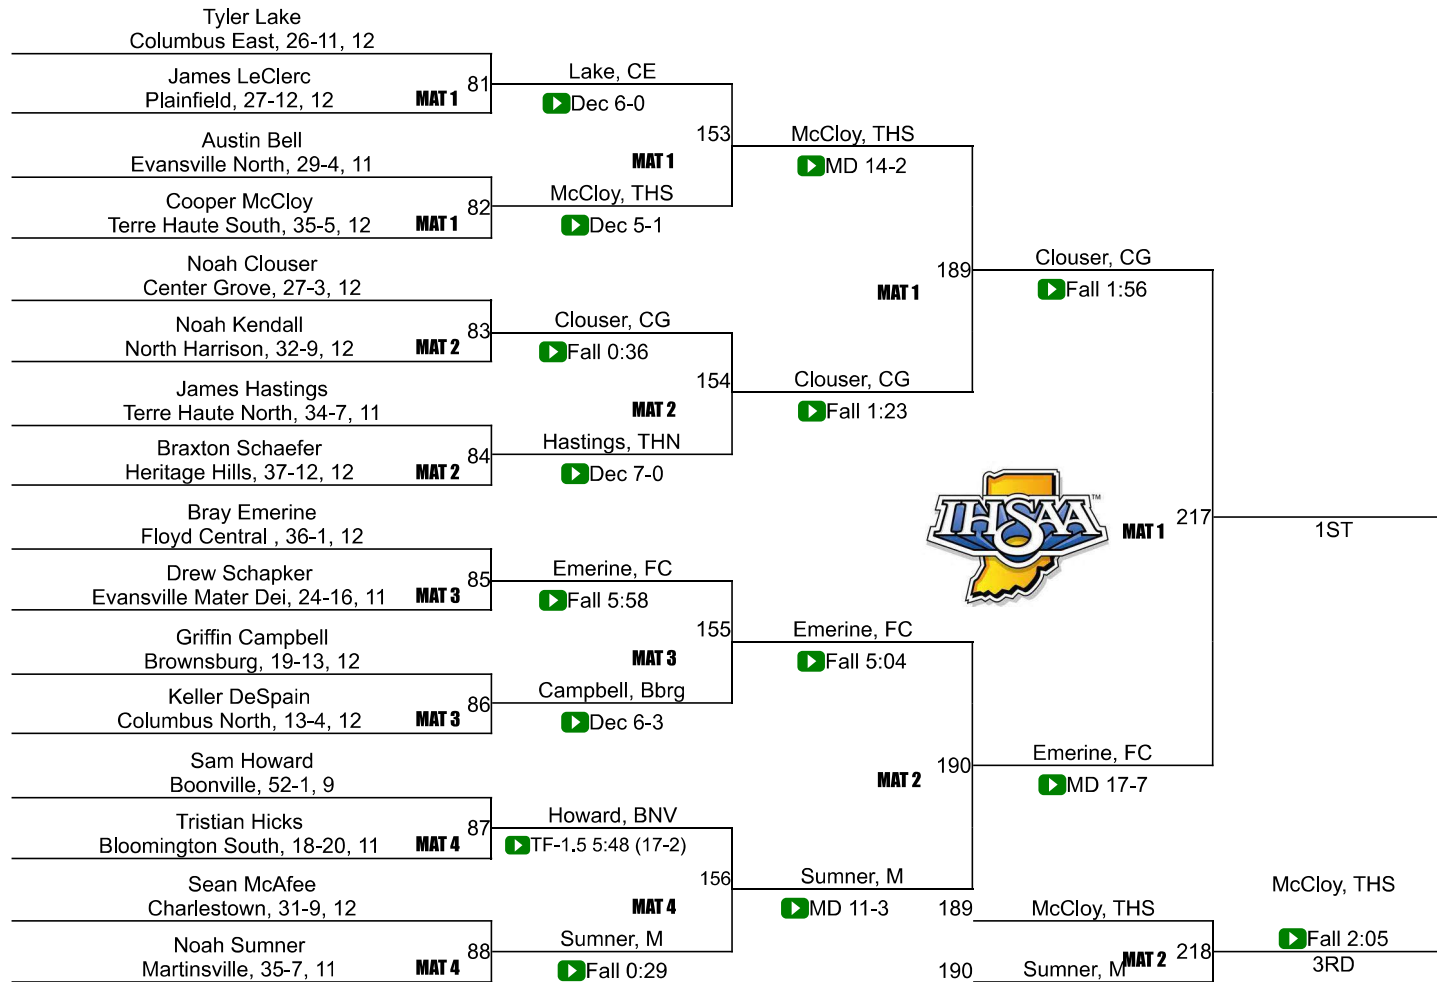

IHSAA Semi-State @ Evansville (Ford Center)

175