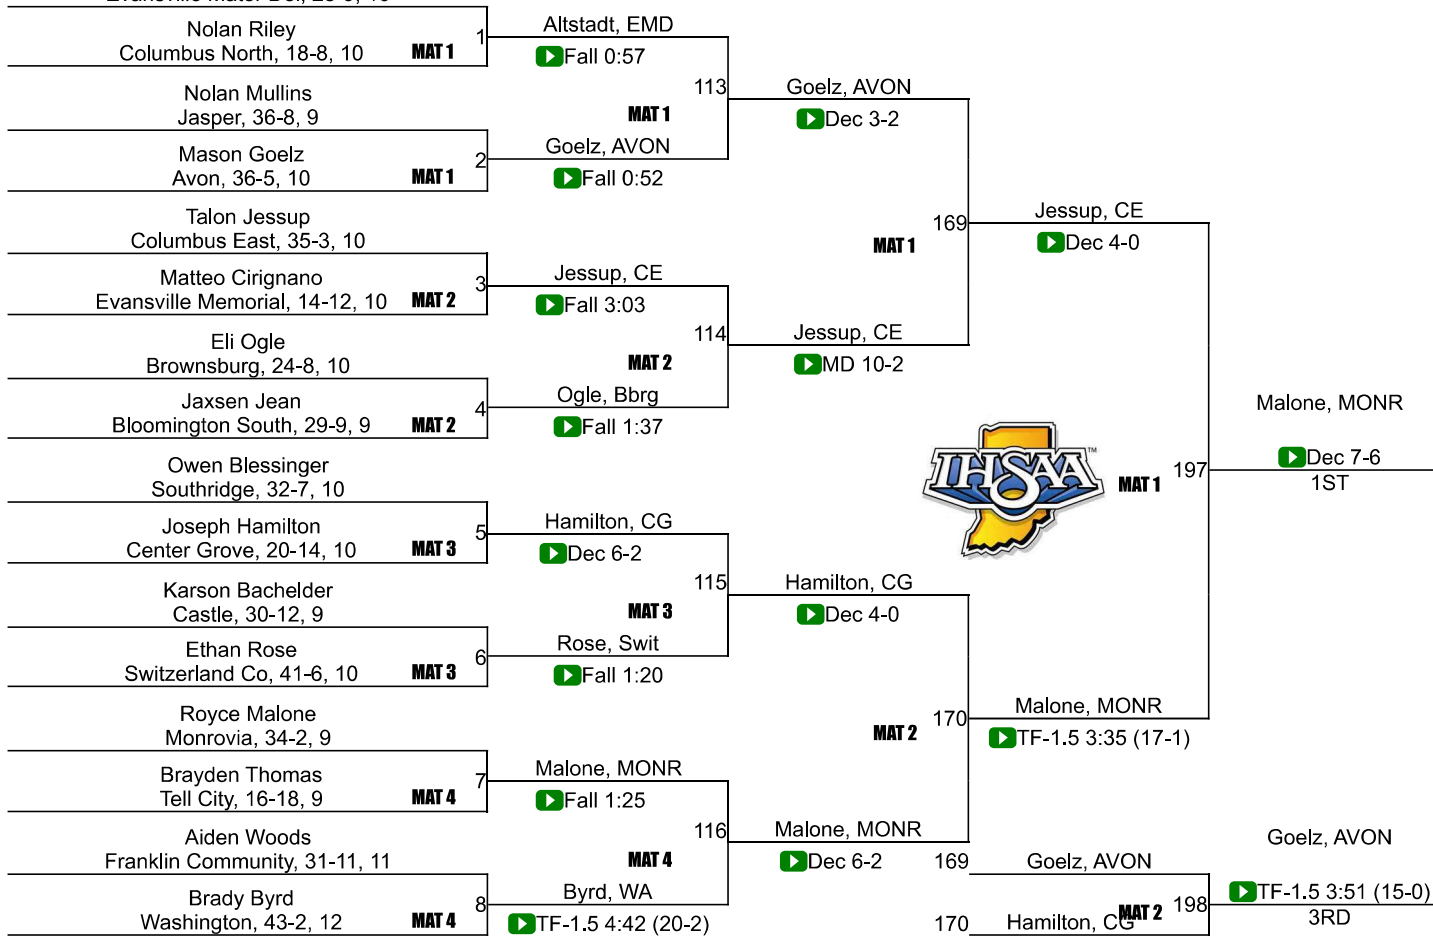

41	Princeton	0.0
41	Providence	0.0
41	Salem	0.0
41	Seymour	0.0
41	Southridge	0.0
41	Vincennes Lincoln	0.0

IHSAA Semi-State @ Evansville (Ford Center)

106

David Altstadt
Evansville Mater Dei, 28-9, 10