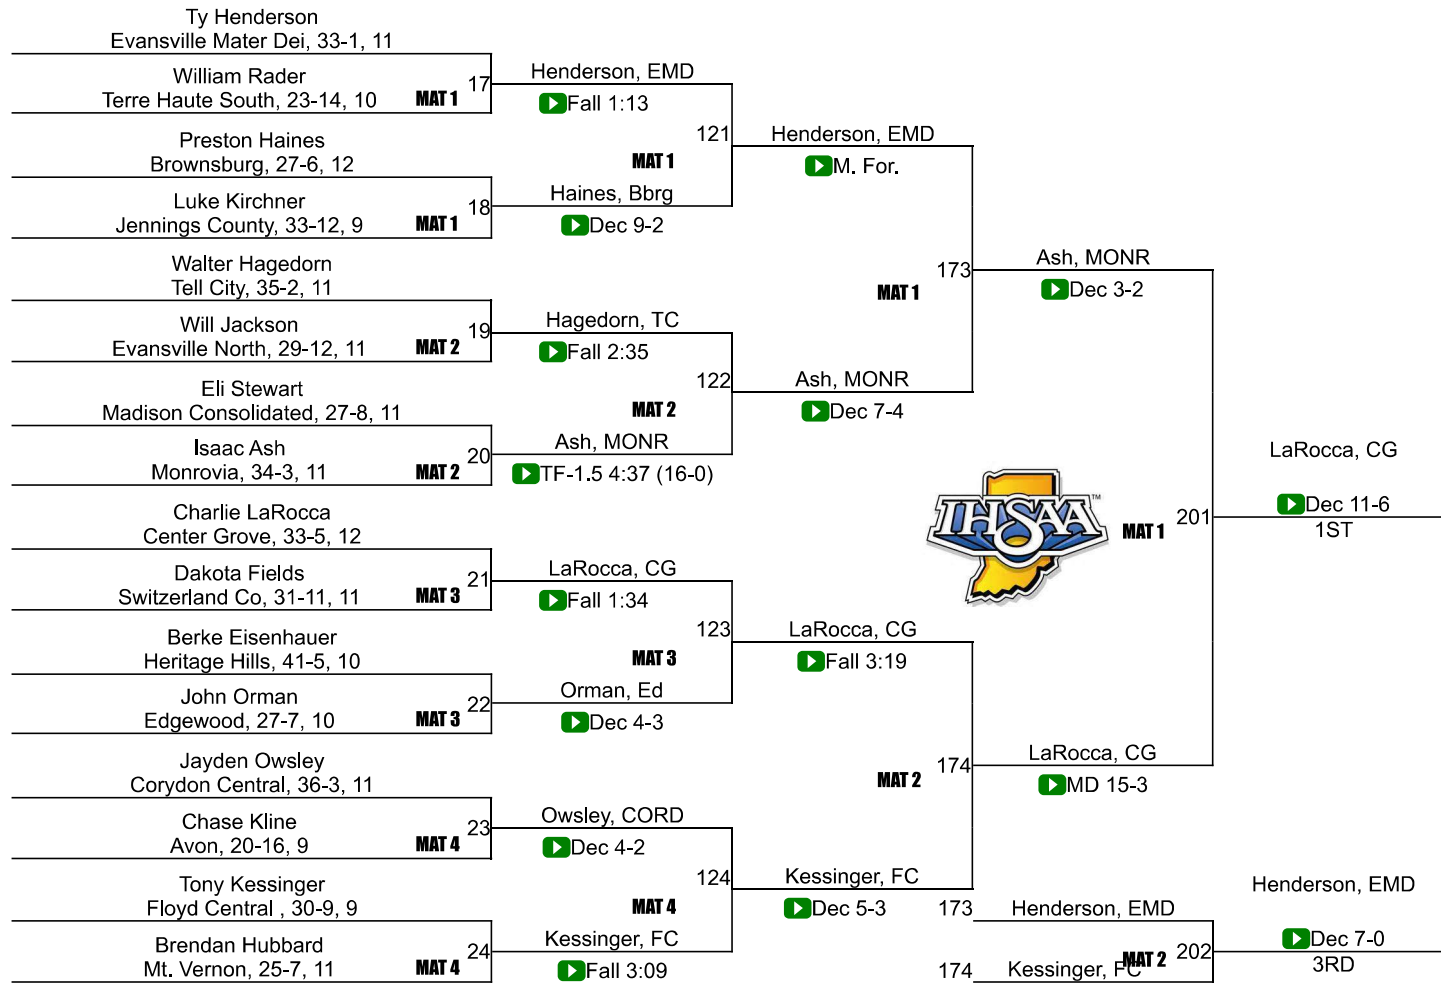

IHSAA Semi-State @ Evansville (Ford Center)

120