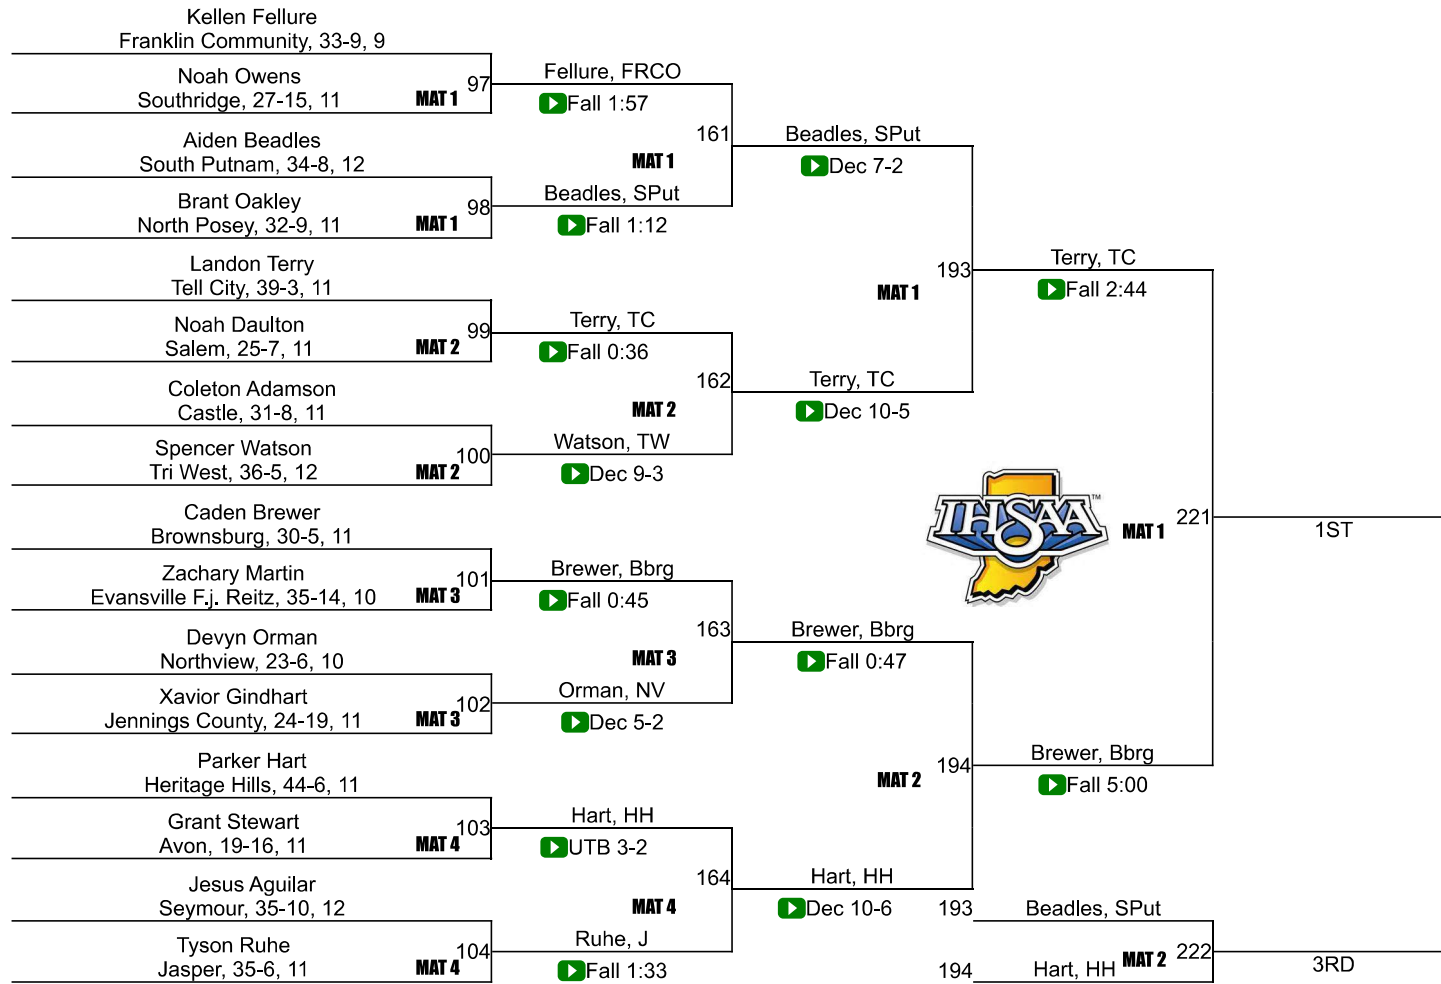

IHSAA Semi-State @ Evansville (Ford Center)

215