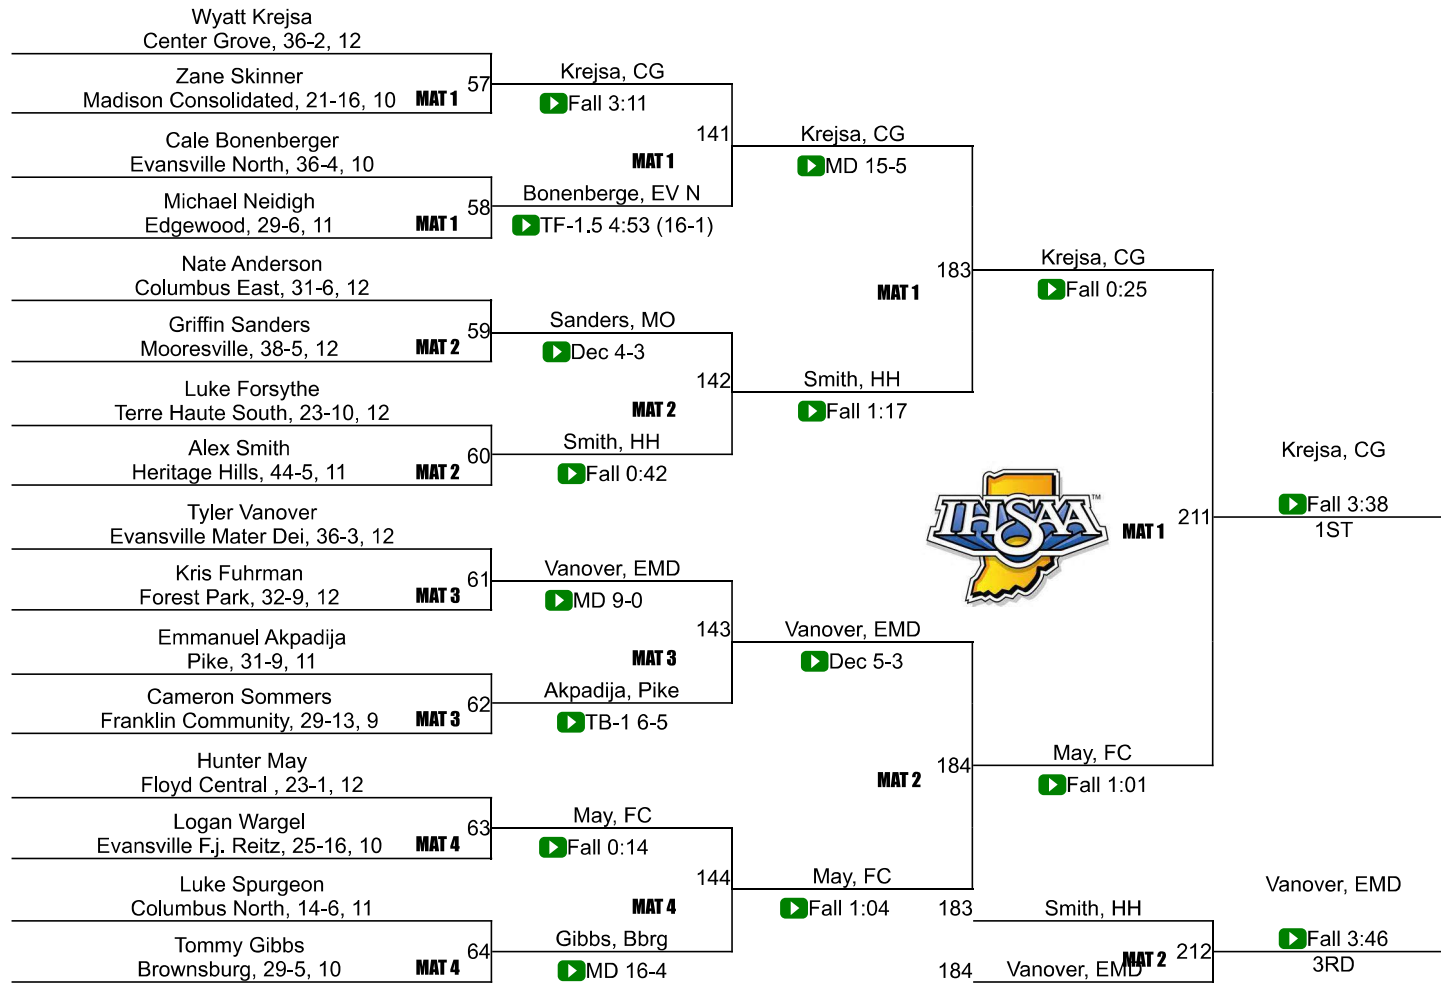

IHSAA Semi-State @ Evansville (Ford Center)

150