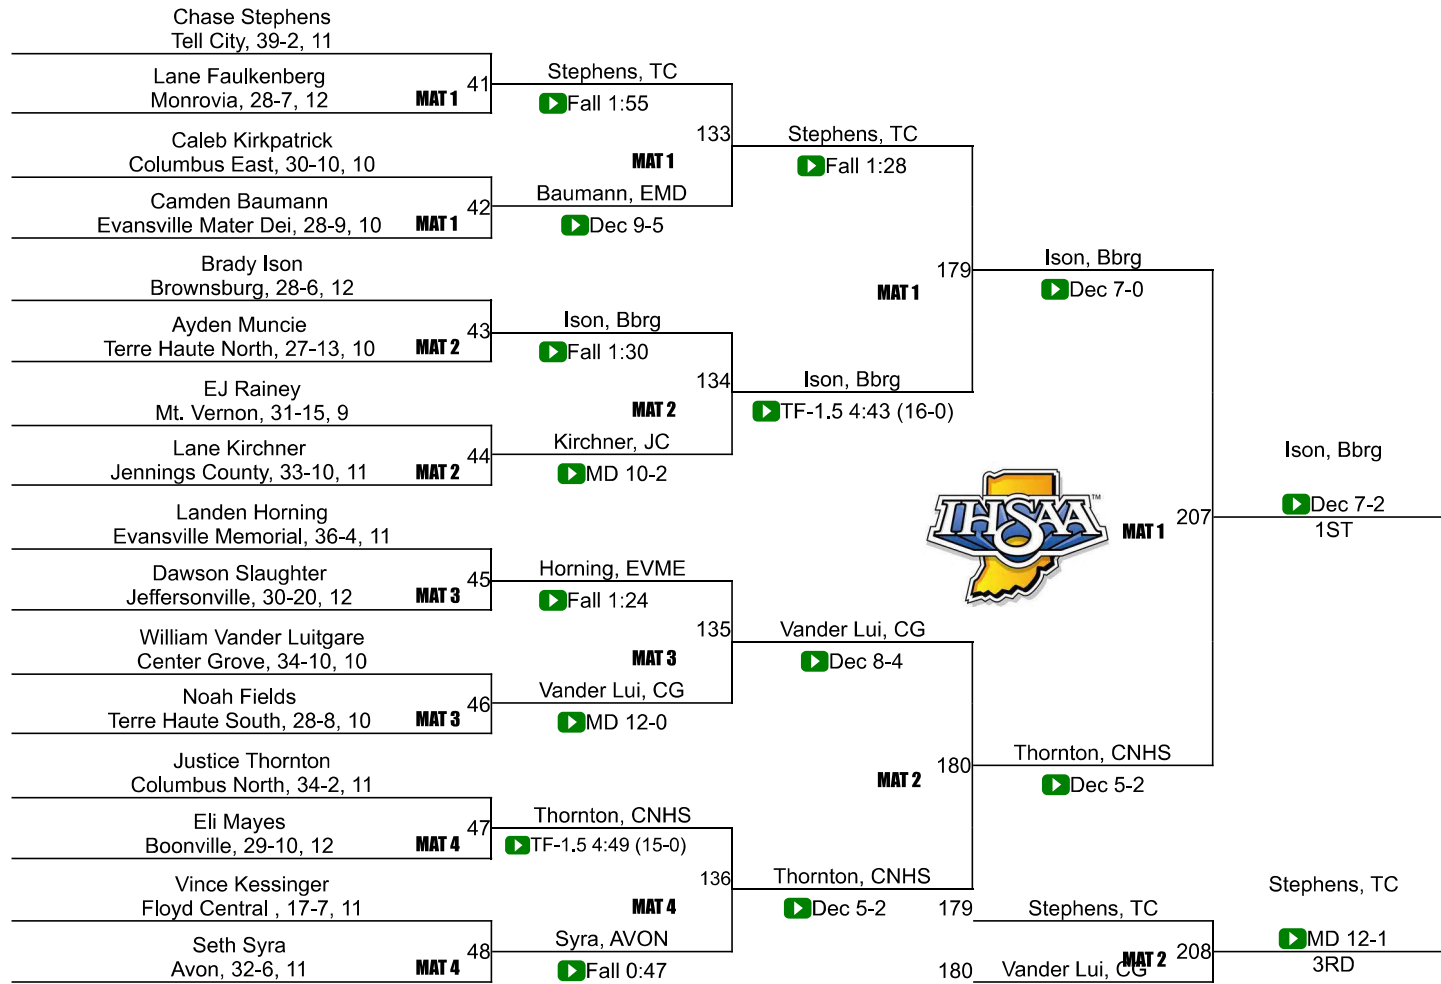

IHSAA Semi-State @ Evansville (Ford Center)

138