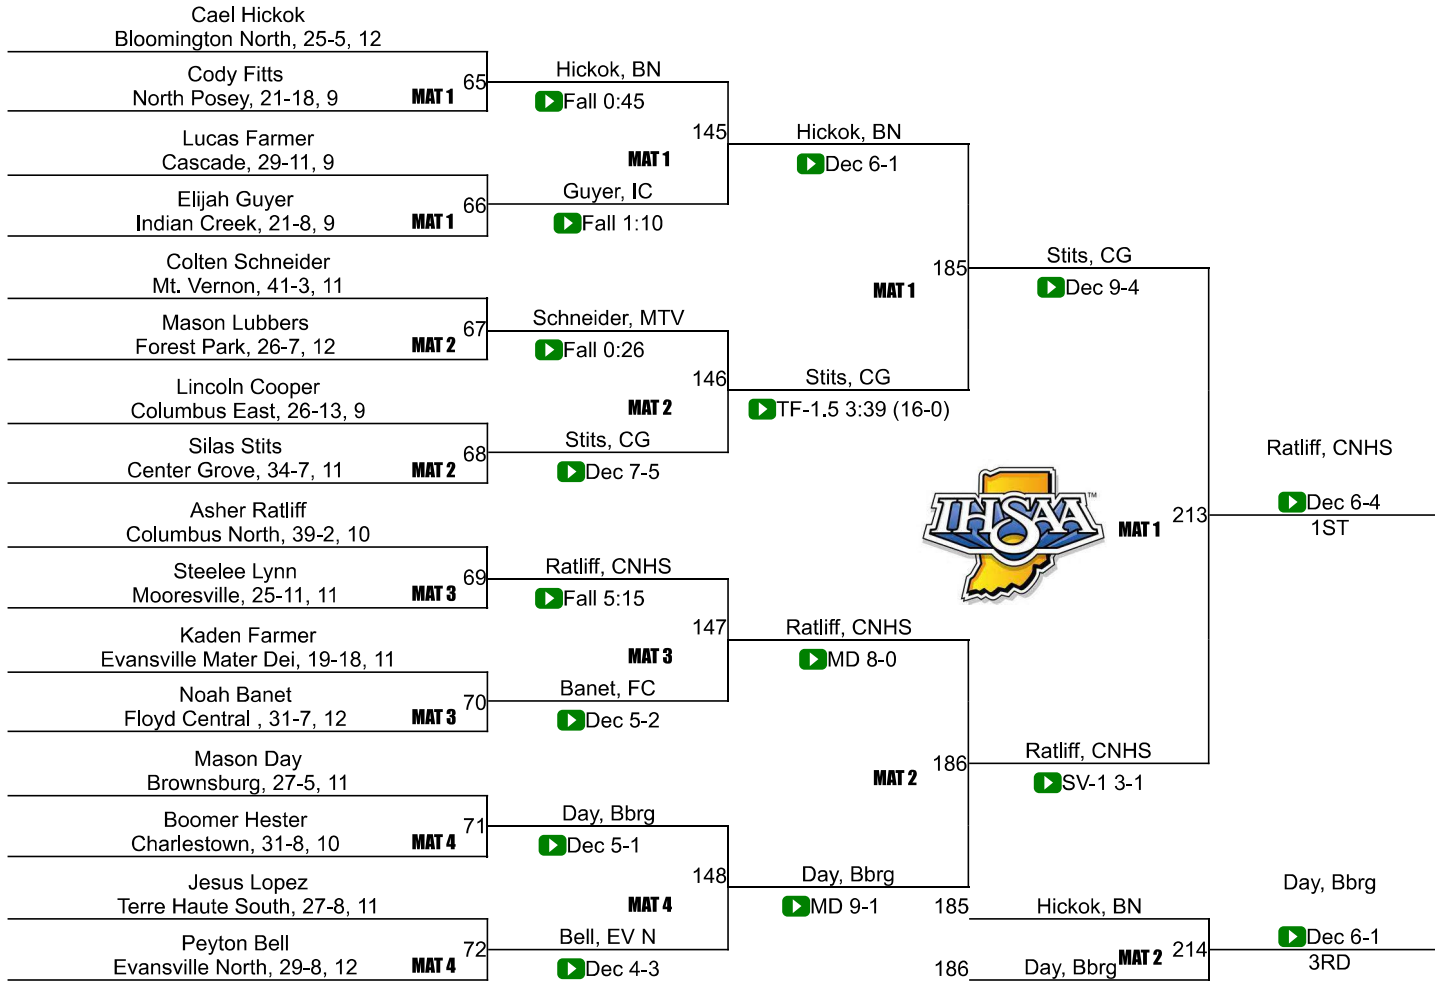

IHSAA Semi-State @ Evansville (Ford Center)

157