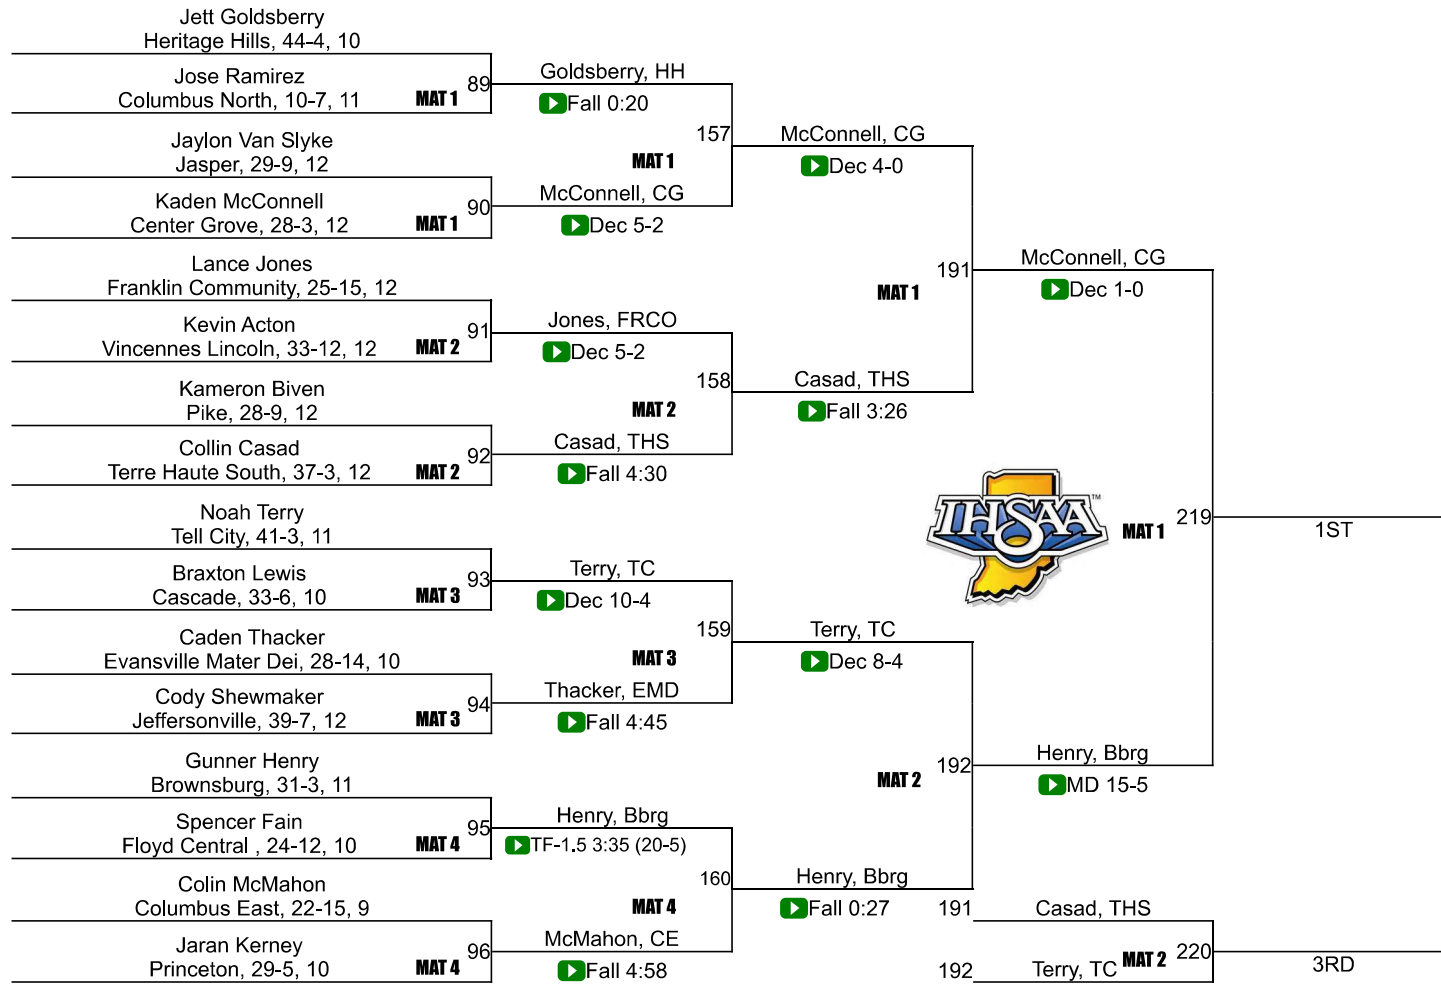

IHSAA Semi-State @ Evansville (Ford Center)

190