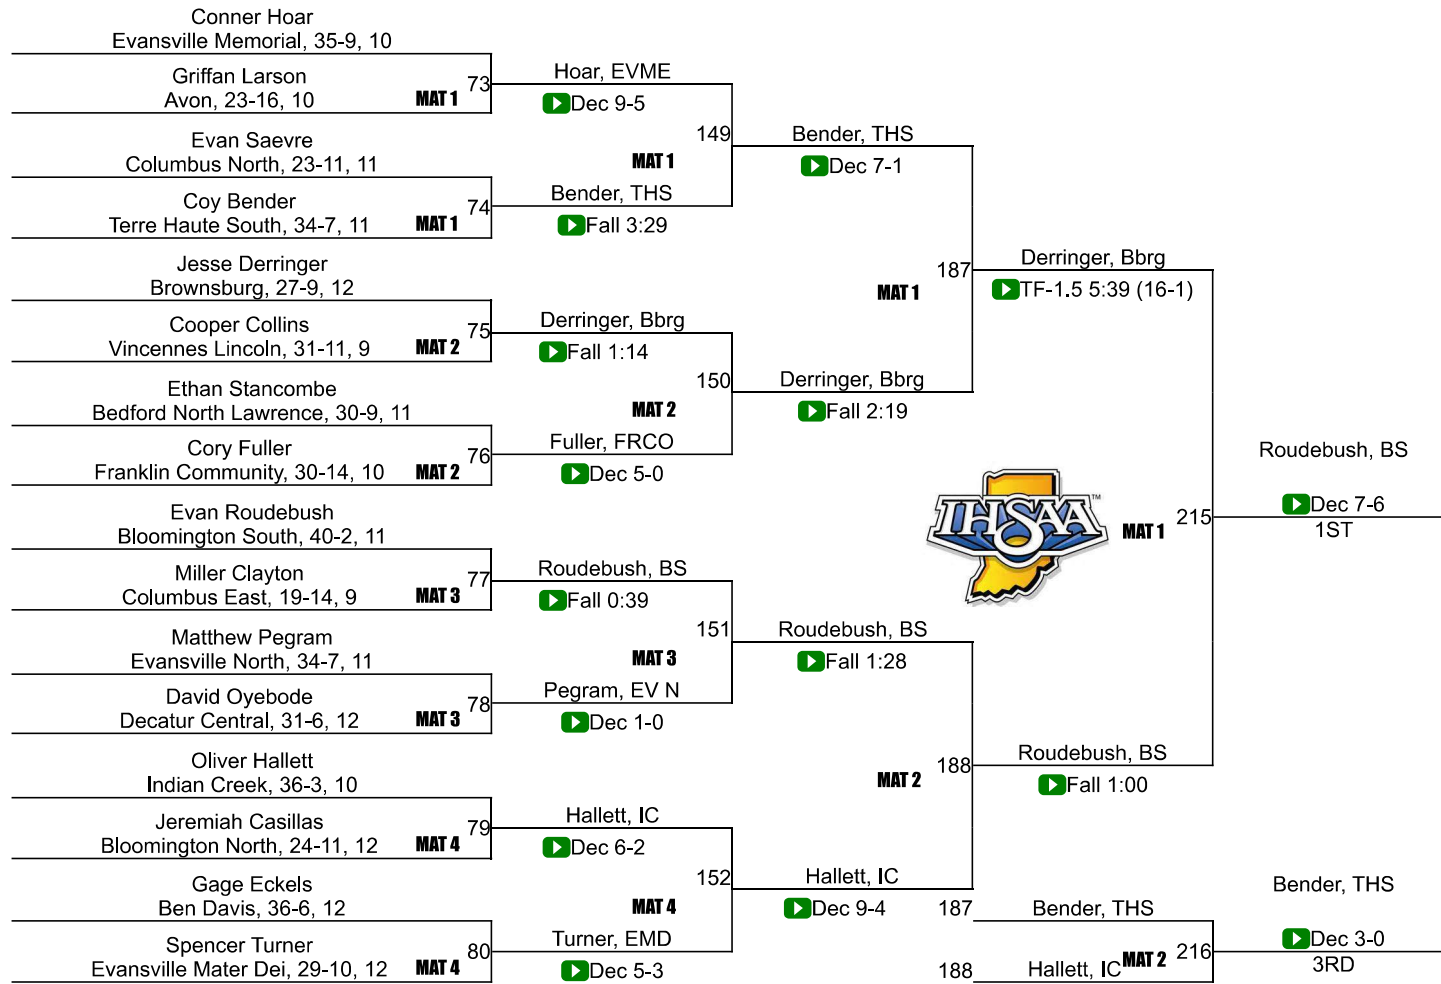

IHSAA Semi-State @ Evansville (Ford Center)

165