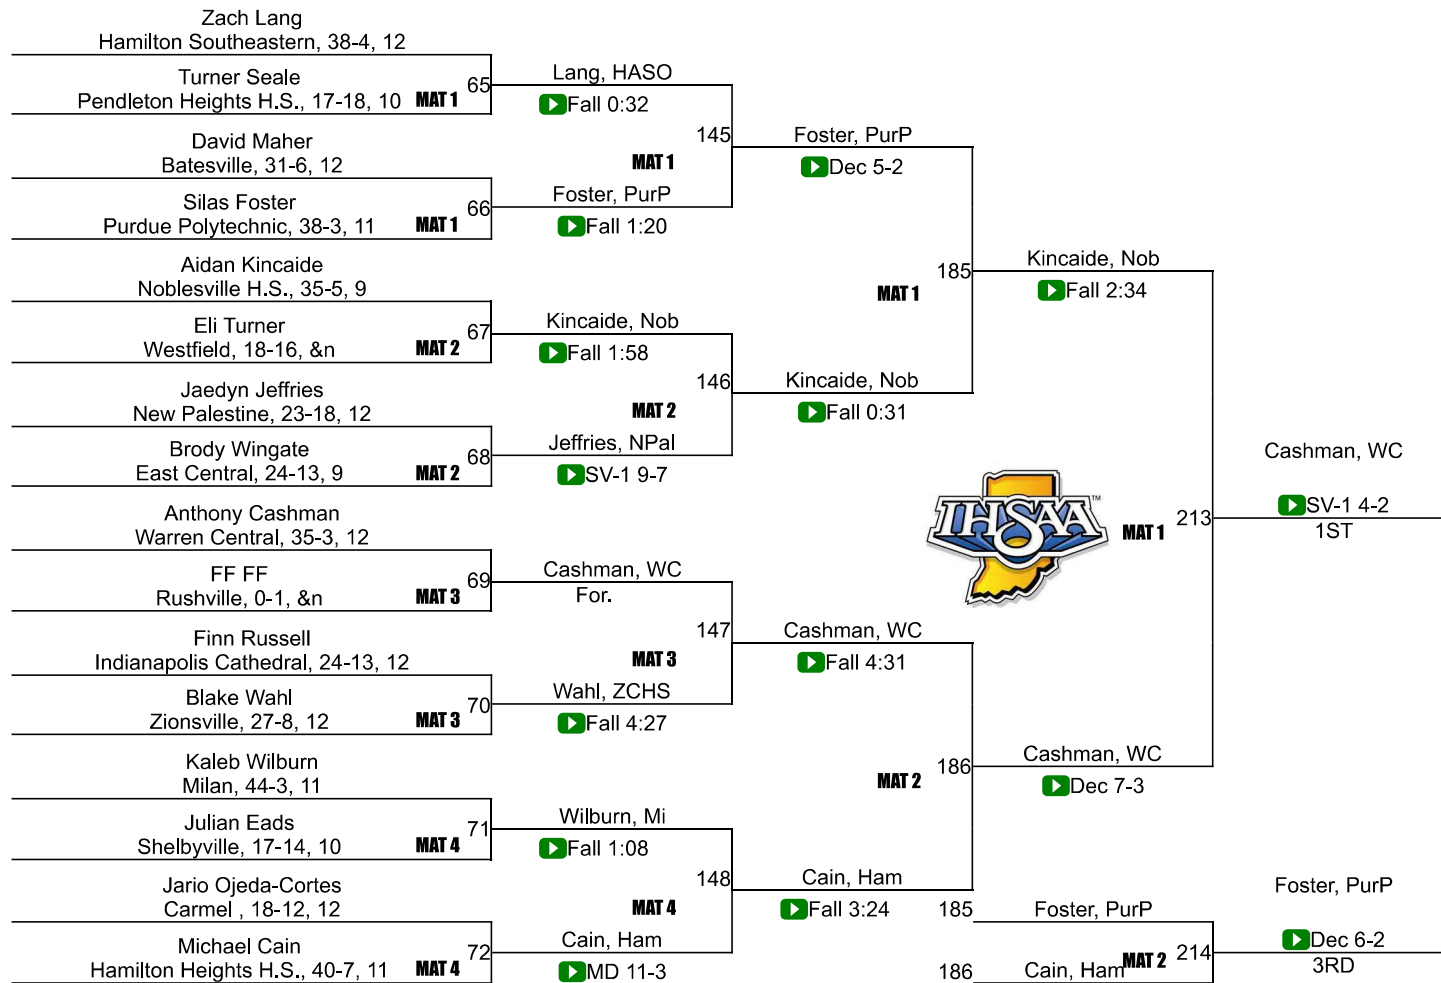

Team Scores

Printed on 02/10/2024 06:14 p.m.

Team Scores		
1	Warren Central	148.5
2	Indianapolis Cathedral	124.5
3	Roncalli	96.0
4	New Palestine	82.0
5	New Castle	52.0
5	Noblesville H.S.	52.0
7	Zionsville	49.0
8	Fishers	42.0
8	Hamilton Heights H.S.	42.0
10	Lawrence North	41.0
11	Perry Meridian	40.5
12	Greenfield Central	40.0
13	Southmont	34.0
14	Mt. Vernon (Fortville)	32.0
15	Franklin Central	27.0
16	Rossville	26.0
17	Eastern Hancock	25.0
17	Indianapolis Bishop Chatard	25.0
19	Northeastern	24.0
20	Pendleton Heights H.S.	15.0
21	Batesville	13.0
21	Purdue Polytechnic	13.0
23	Guerin Catholic H.S.	12.0
23	Indianapolis Lutheran	12.0

126

IHSAA Semi-State @ New Castle

132

IHSAA Semi-State @ New Castle

138

IHSAA Semi-State @ New Castle

144

IHSAA Semi-State @ New Castle

150

IHSAA Semi-State @ New Castle

157

IHSAA Semi-State @ New Castle

165

IHSAA Semi-State @ New Castle

175

IHSAA Semi-State @ New Castle