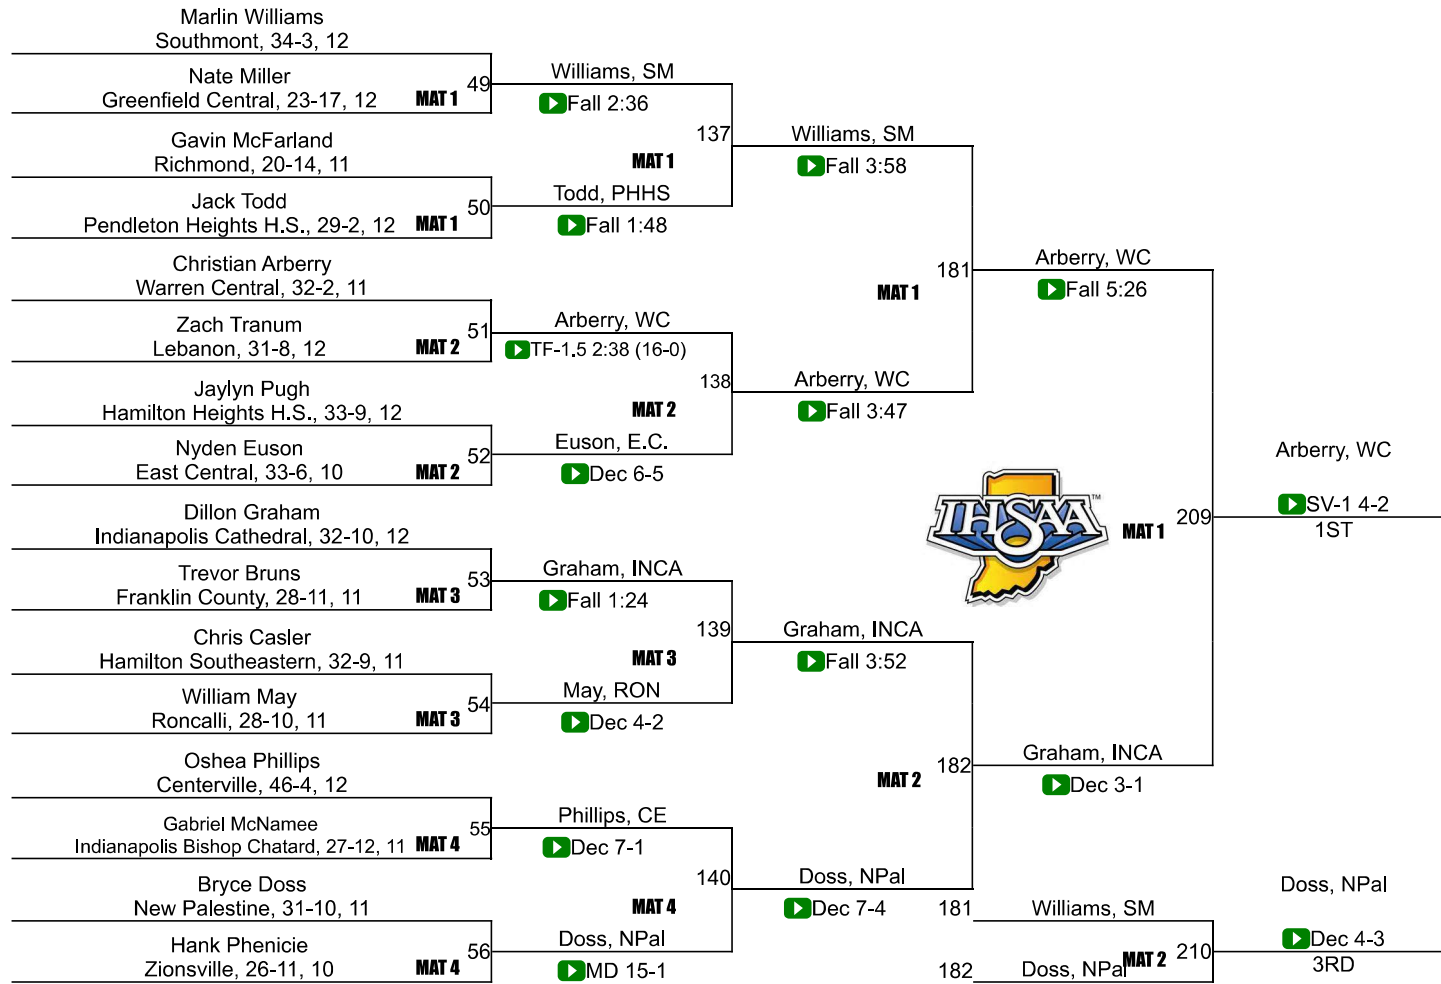

Team Scores

Printed on 02/10/2024 06:14 p.m.

Team Scores		
1	Warren Central	148.5
2	Indianapolis Cathedral	124.5
3	Roncalli	96.0
4	New Palestine	82.0
5	New Castle	52.0
5	Noblesville H.S.	52.0
7	Zionsville	49.0
8	Fishers	42.0
8	Hamilton Heights H.S.	42.0
10	Lawrence North	41.0
11	Perry Meridian	40.5
12	Greenfield Central	40.0
13	Southmont	34.0
14	Mt. Vernon (Fortville)	32.0
15	Franklin Central	27.0
16	Rossville	26.0
17	Eastern Hancock	25.0
17	Indianapolis Bishop Chatard	25.0
19	Northeastern	24.0
20	Pendleton Heights H.S.	15.0
21	Batesville	13.0
21	Purdue Polytechnic	13.0
23	Guerin Catholic H.S.	12.0
23	Indianapolis Lutheran	12.0

25	Western Boone	10.0
26	Hamilton Southeastern	9.5
27	Milan	8.0
28	East Central	6.0
29	Carmel	5.5
30	Westfield	5.0
31	Alexandria Monroe H.S	4.0
31	Anderson High School	4.0
31	Elwood Community H.S	4.0
31	Franklin County	4.0
31	Lebanon	4.0
31	Parke Heritage	4.0
31	Tri	4.0
38	North Central	3.5
39	Crawfordsville	3.0
39	Frankton High School	3.0
39	Southport	3.0
42	Centerville	2.0
42	Shelbyville	2.0
44	Brebeuf Jesuit Preparatory	0.0
44	Clinton Prairie	0.0
44	Connersville	0.0
44	Greensburg	0.0
44	Hagerstown	0.0
44	Indianapolis Arsenal Tech	0.0
44	Lawrenceburg	0.0
44	North Montgomery	0.0
44	North Vermillion	0.0

126

IHSAA Semi-State @ New Castle

132

IHSAA Semi-State @ New Castle

138

IHSAA Semi-State @ New Castle

144

IHSAA Semi-State @ New Castle

150

IHSAA Semi-State @ New Castle

157

IHSAA Semi-State @ New Castle

165

IHSAA Semi-State @ New Castle

175

IHSAA Semi-State @ New Castle