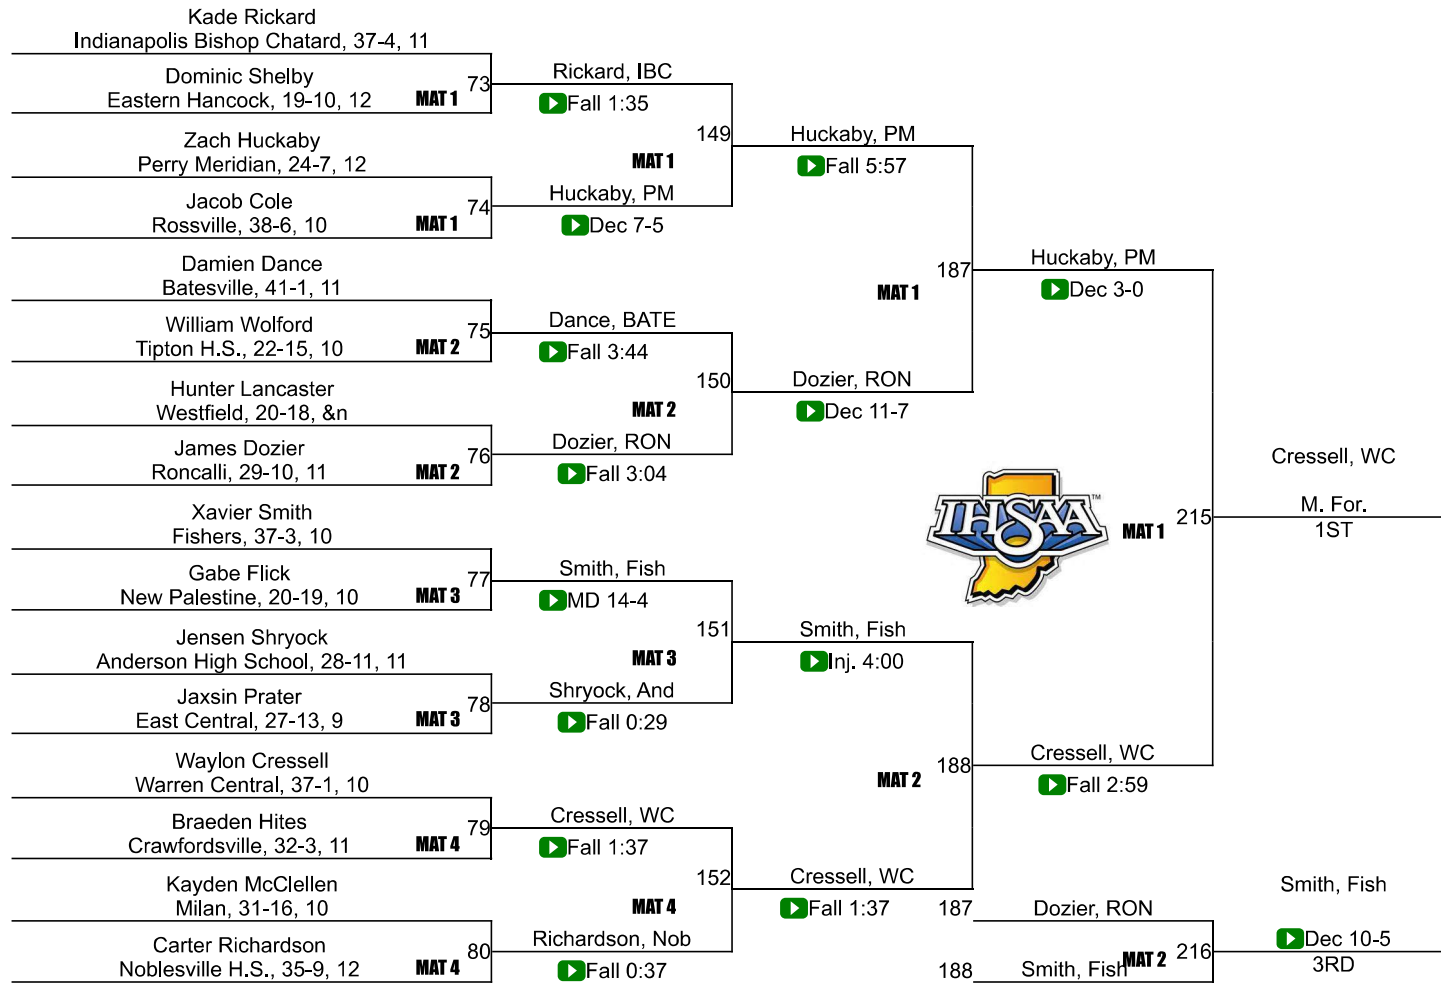

Team Scores

Printed on 02/10/2024 06:14 p.m.

Team Scores		
1	Warren Central	148.5
2	Indianapolis Cathedral	124.5
3	Roncalli	96.0
4	New Palestine	82.0
5	New Castle	52.0
5	Noblesville H.S.	52.0
7	Zionsville	49.0
8	Fishers	42.0
8	Hamilton Heights H.S.	42.0
10	Lawrence North	41.0
11	Perry Meridian	40.5
12	Greenfield Central	40.0
13	Southmont	34.0
14	Mt. Vernon (Fortville)	32.0
15	Franklin Central	27.0
16	Rossville	26.0
17	Eastern Hancock	25.0
17	Indianapolis Bishop Chatard	25.0
19	Northeastern	24.0
20	Pendleton Heights H.S.	15.0
21	Batesville	13.0
21	Purdue Polytechnic	13.0
23	Guerin Catholic H.S.	12.0
23	Indianapolis Lutheran	12.0

150

IHSAA Semi-State @ New Castle

157

IHSAA Semi-State @ New Castle

165

IHSAA Semi-State @ New Castle

175

IHSAA Semi-State @ New Castle