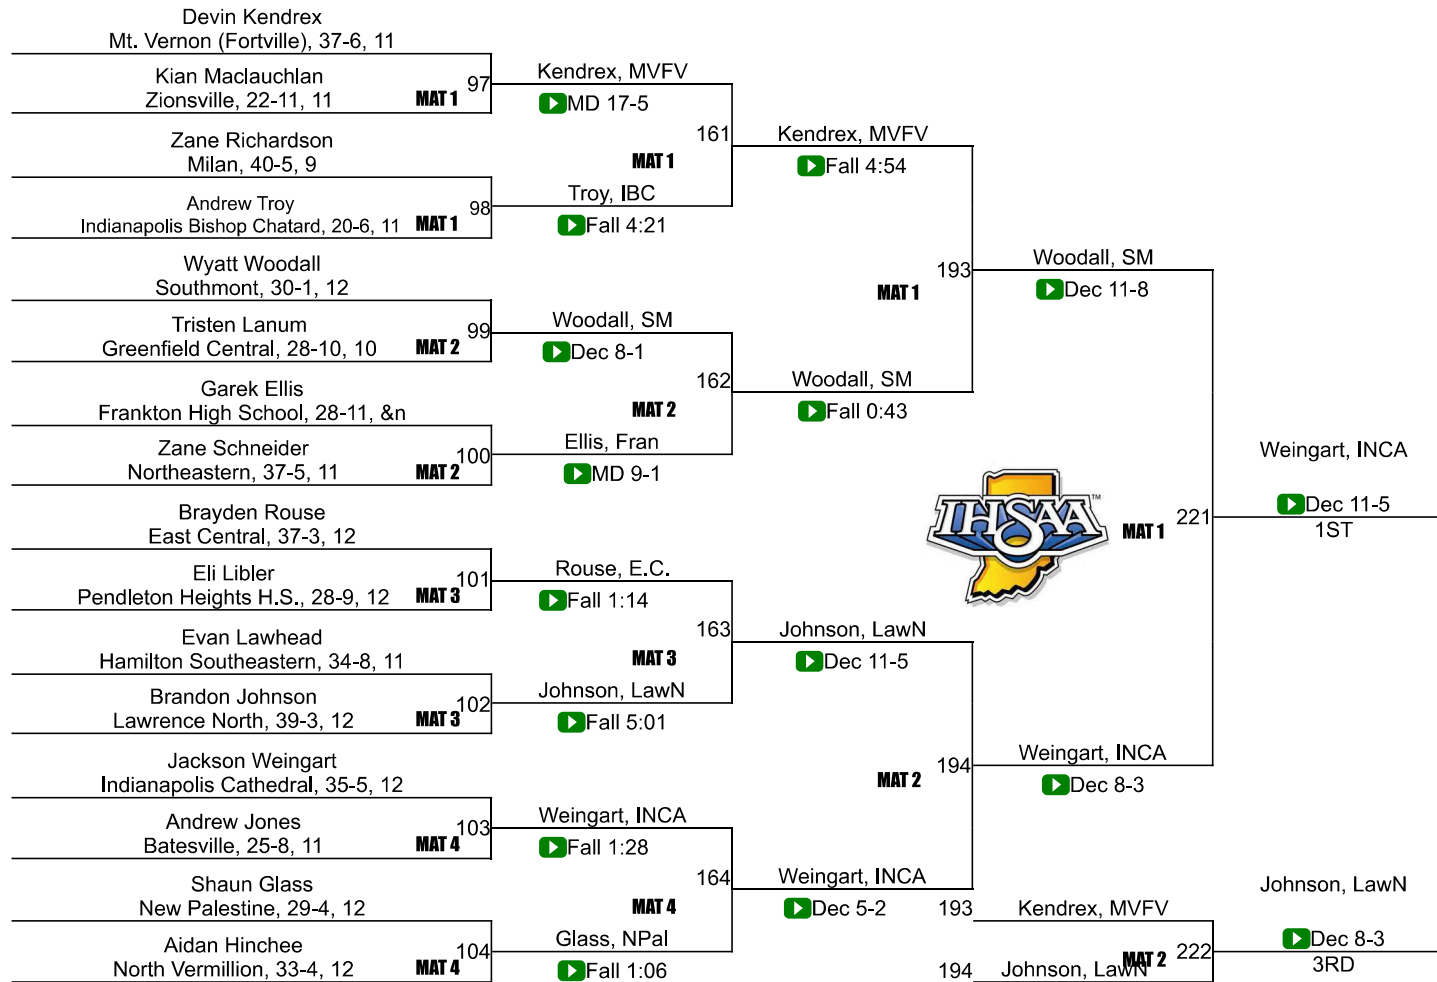

Team Scores

Printed on 02/10/2024 06:14 p.m.

Team Scores		
1	Warren Central	148.5
2	Indianapolis Cathedral	124.5
3	Roncalli	96.0
4	New Palestine	82.0
5	New Castle	52.0
5	Noblesville H.S.	52.0
7	Zionsville	49.0
8	Fishers	42.0
8	Hamilton Heights H.S.	42.0
10	Lawrence North	41.0
11	Perry Meridian	40.5
12	Greenfield Central	40.0
13	Southmont	34.0
14	Mt. Vernon (Fortville)	32.0
15	Franklin Central	27.0
16	Rossville	26.0
17	Eastern Hancock	25.0
17	Indianapolis Bishop Chatard	25.0
19	Northeastern	24.0
20	Pendleton Heights H.S.	15.0
21	Batesville	13.0
21	Purdue Polytechnic	13.0
23	Guerin Catholic H.S.	12.0
23	Indianapolis Lutheran	12.0

25	Western Boone	10.0
26	Hamilton Southeastern	9.5
27	Milan	8.0
28	East Central	6.0
29	Carmel	5.5
30	Westfield	5.0
31	Alexandria Monroe H.S	4.0
31	Anderson High School	4.0
31	Elwood Community H.S	4.0
31	Franklin County	4.0
31	Lebanon	4.0
31	Parke Heritage	4.0
31	Tri	4.0
38	North Central	3.5
39	Crawfordsville	3.0
39	Frankton High School	3.0
39	Southport	3.0
42	Centerville	2.0
42	Shelbyville	2.0
44	Brebeuf Jesuit Preparatory	0.0
44	Clinton Prairie	0.0
44	Connersville	0.0
44	Greensburg	0.0
44	Hagerstown	0.0
44	Indianapolis Arsenal Tech	0.0
44	Lawrenceburg	0.0
44	North Montgomery	0.0
44	North Vermillion	0.0

150

IHSAA Semi-State @ New Castle

157

IHSAA Semi-State @ New Castle

165

IHSAA Semi-State @ New Castle

175

IHSAA Semi-State @ New Castle

190

IHSAA Semi-State @ New Castle

215

IHSAA Semi-State @ New Castle

285

Michael Henderson
Northeastern, 29-3, 12