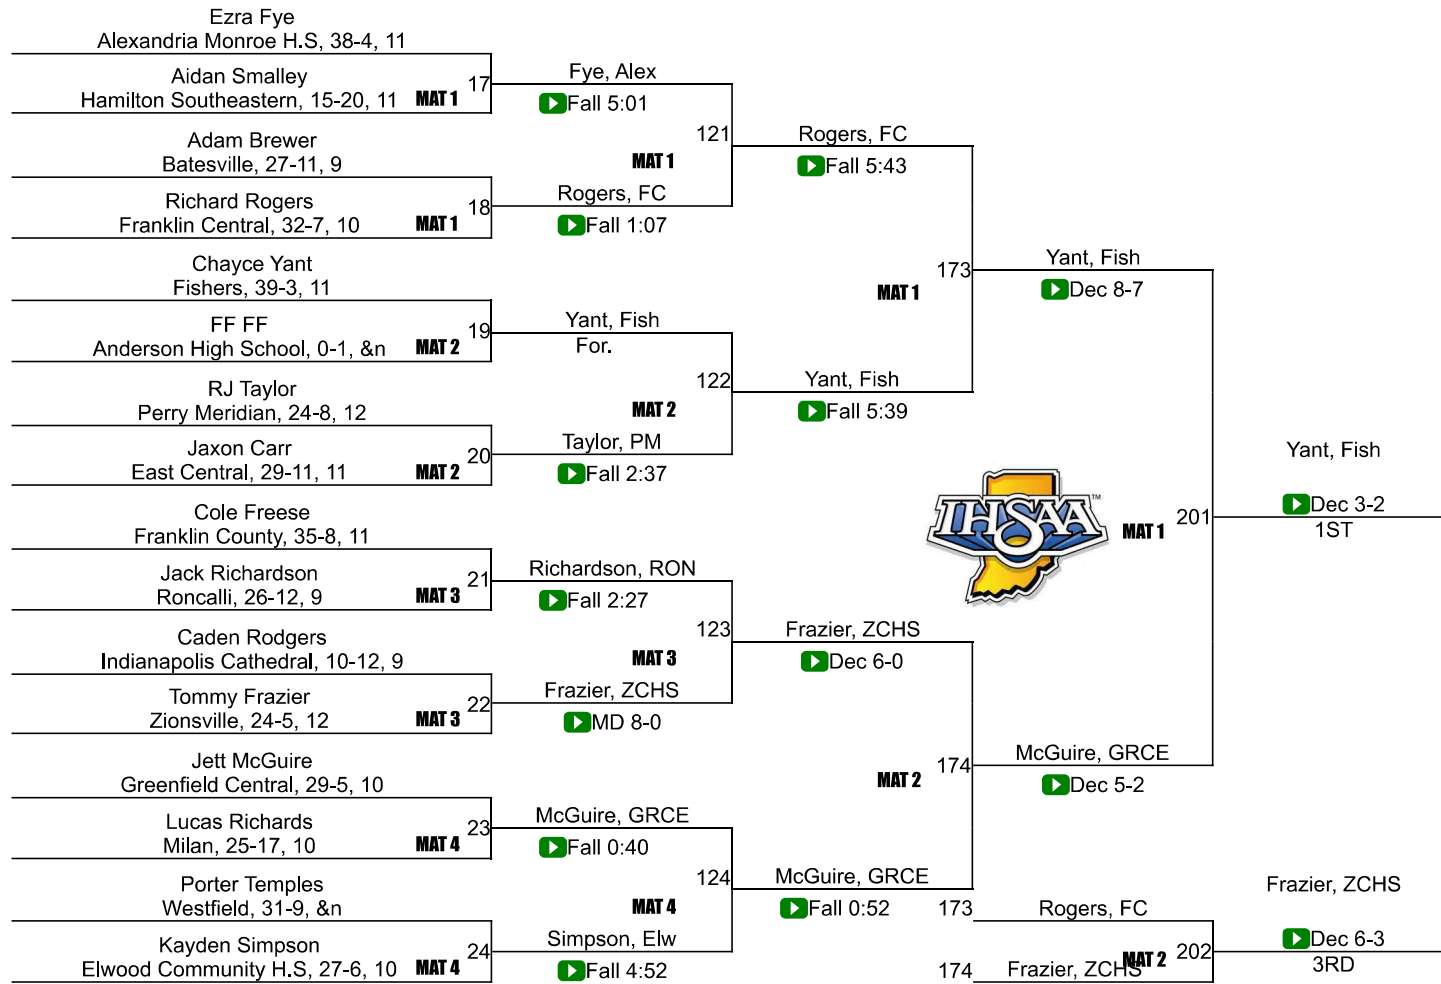

25	Western Boone	10.0
26	Hamilton Southeastern	9.5
27	Milan	8.0
28	East Central	6.0
29	Carmel	5.5
30	Westfield	5.0
31	Alexandria Monroe H.S	4.0
31	Anderson High School	4.0
31	Elwood Community H.S	4.0
31	Franklin County	4.0
31	Lebanon	4.0
31	Parke Heritage	4.0
31	Tri	4.0
38	North Central	3.5
39	Crawfordsville	3.0
39	Frankton High School	3.0
39	Southport	3.0
42	Centerville	2.0
42	Shelbyville	2.0
44	Brebeuf Jesuit Preparatory	0.0
44	Clinton Prairie	0.0
44	Connersville	0.0
44	Greensburg	0.0
44	Hagerstown	0.0
44	Indianapolis Arsenal Tech	0.0
44	Lawrenceburg	0.0
44	North Montgomery	0.0
44	North Vermillion	0.0

44	Providence Cristo Rey	0.0
44	Richmond	0.0
44	Rushville	0.0
44	South Dearborn	0.0
44	Tipton H.S.	0.0

IHSAA Semi-State @ New Castle

106

IHSAA Semi-State @ New Castle

113

IHSAA Semi-State @ New Castle

120

IHSAA Semi-State @ New Castle

126

IHSAA Semi-State @ New Castle

132

IHSAA Semi-State @ New Castle

138

IHSAA Semi-State @ New Castle

144

IHSAA Semi-State @ New Castle