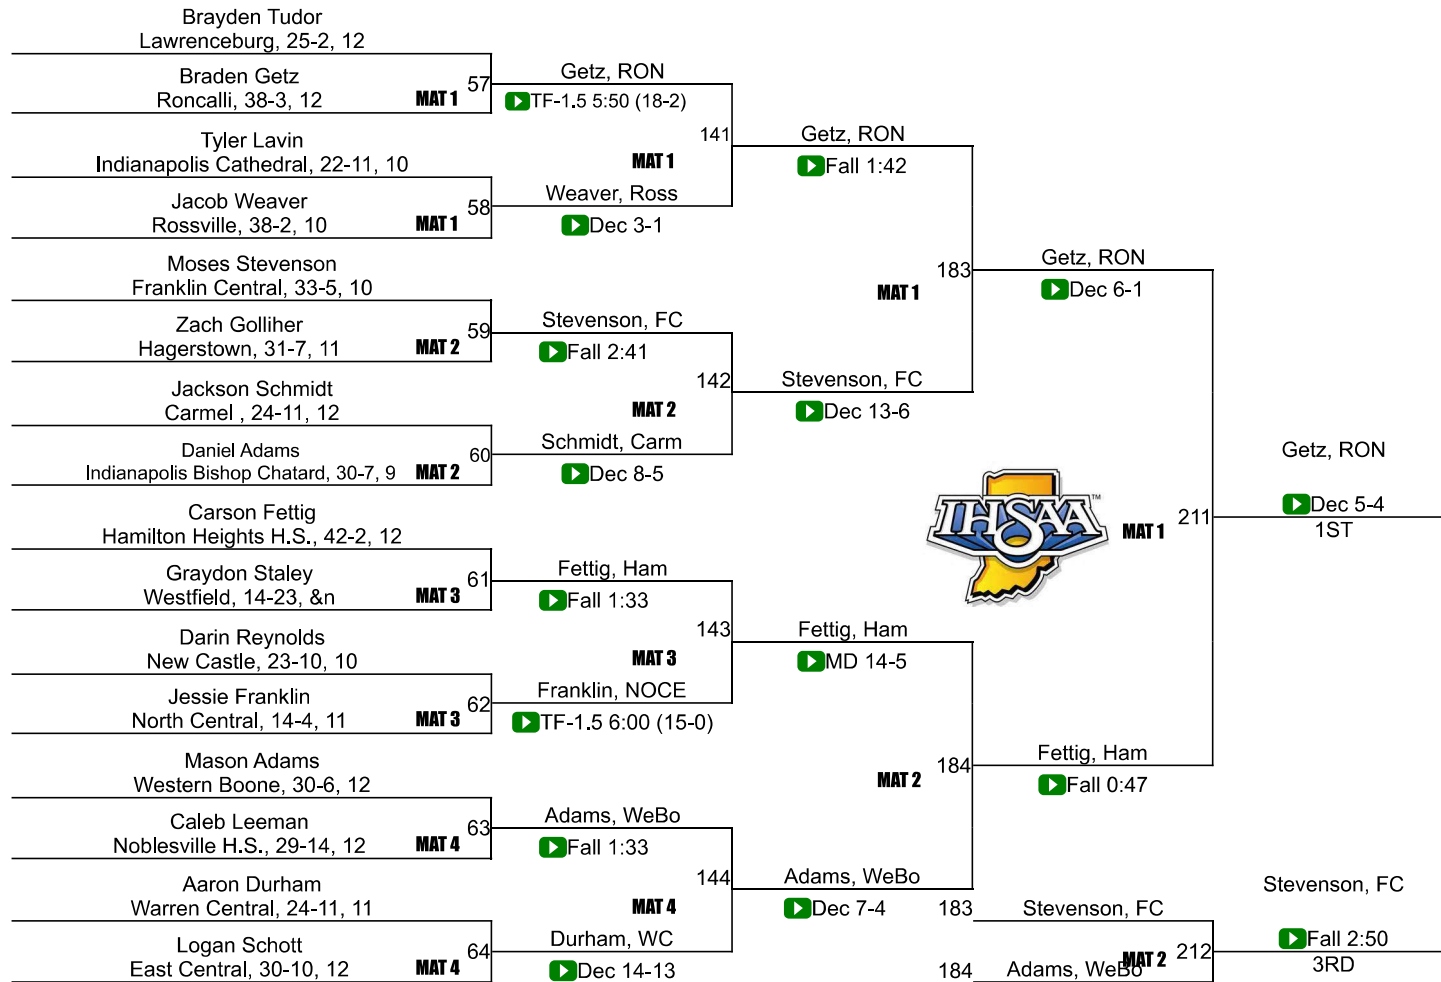

Team Scores

Printed on 02/10/2024 06:14 p.m.

Team Scores		
1	Warren Central	148.5
2	Indianapolis Cathedral	124.5
3	Roncalli	96.0
4	New Palestine	82.0
5	New Castle	52.0
5	Noblesville H.S.	52.0
7	Zionsville	49.0
8	Fishers	42.0
8	Hamilton Heights H.S.	42.0
10	Lawrence North	41.0
11	Perry Meridian	40.5
12	Greenfield Central	40.0
13	Southmont	34.0
14	Mt. Vernon (Fortville)	32.0
15	Franklin Central	27.0
16	Rossville	26.0
17	Eastern Hancock	25.0
17	Indianapolis Bishop Chatard	25.0
19	Northeastern	24.0
20	Pendleton Heights H.S.	15.0
21	Batesville	13.0
21	Purdue Polytechnic	13.0
23	Guerin Catholic H.S.	12.0
23	Indianapolis Lutheran	12.0

126

IHSAA Semi-State @ New Castle

132

IHSAA Semi-State @ New Castle

138

IHSAA Semi-State @ New Castle

144

IHSAA Semi-State @ New Castle

150

IHSAA Semi-State @ New Castle

157

IHSAA Semi-State @ New Castle

165

IHSAA Semi-State @ New Castle

175

IHSAA Semi-State @ New Castle