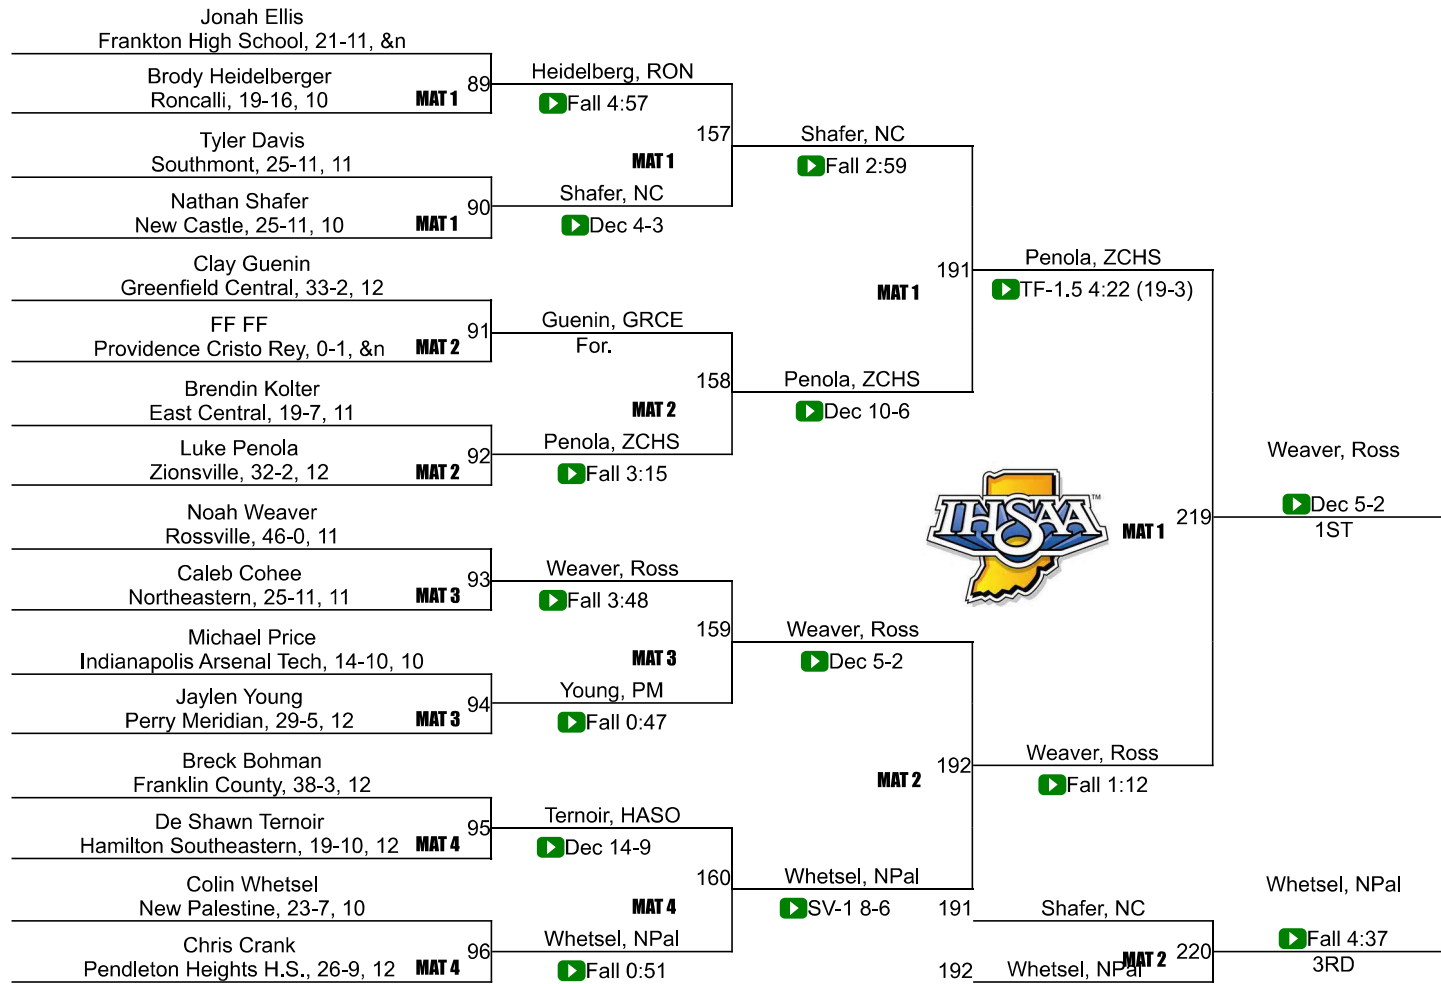

Team Scores

Printed on 02/10/2024 06:14 p.m.

Team Scores		
1	Warren Central	148.5
2	Indianapolis Cathedral	124.5
3	Roncalli	96.0
4	New Palestine	82.0
5	New Castle	52.0
5	Noblesville H.S.	52.0
7	Zionsville	49.0
8	Fishers	42.0
8	Hamilton Heights H.S.	42.0
10	Lawrence North	41.0
11	Perry Meridian	40.5
12	Greenfield Central	40.0
13	Southmont	34.0
14	Mt. Vernon (Fortville)	32.0
15	Franklin Central	27.0
16	Rossville	26.0
17	Eastern Hancock	25.0
17	Indianapolis Bishop Chatard	25.0
19	Northeastern	24.0
20	Pendleton Heights H.S.	15.0
21	Batesville	13.0
21	Purdue Polytechnic	13.0
23	Guerin Catholic H.S.	12.0
23	Indianapolis Lutheran	12.0

25	Western Boone	10.0
26	Hamilton Southeastern	9.5
27	Milan	8.0
28	East Central	6.0
29	Carmel	5.5
30	Westfield	5.0
31	Alexandria Monroe H.S	4.0
31	Anderson High School	4.0
31	Elwood Community H.S	4.0
31	Franklin County	4.0
31	Lebanon	4.0
31	Parke Heritage	4.0
31	Tri	4.0
38	North Central	3.5
39	Crawfordsville	3.0
39	Frankton High School	3.0
39	Southport	3.0
42	Centerville	2.0
42	Shelbyville	2.0
44	Brebeuf Jesuit Preparatory	0.0
44	Clinton Prairie	0.0
44	Connersville	0.0
44	Greensburg	0.0
44	Hagerstown	0.0
44	Indianapolis Arsenal Tech	0.0
44	Lawrenceburg	0.0
44	North Montgomery	0.0
44	North Vermillion	0.0

150

IHSAA Semi-State @ New Castle

157

IHSAA Semi-State @ New Castle

165

IHSAA Semi-State @ New Castle

175

IHSAA Semi-State @ New Castle

190

IHSAA Semi-State @ New Castle

215

IHSAA Semi-State @ New Castle

285

Michael Henderson
Northeastern, 29-3, 12