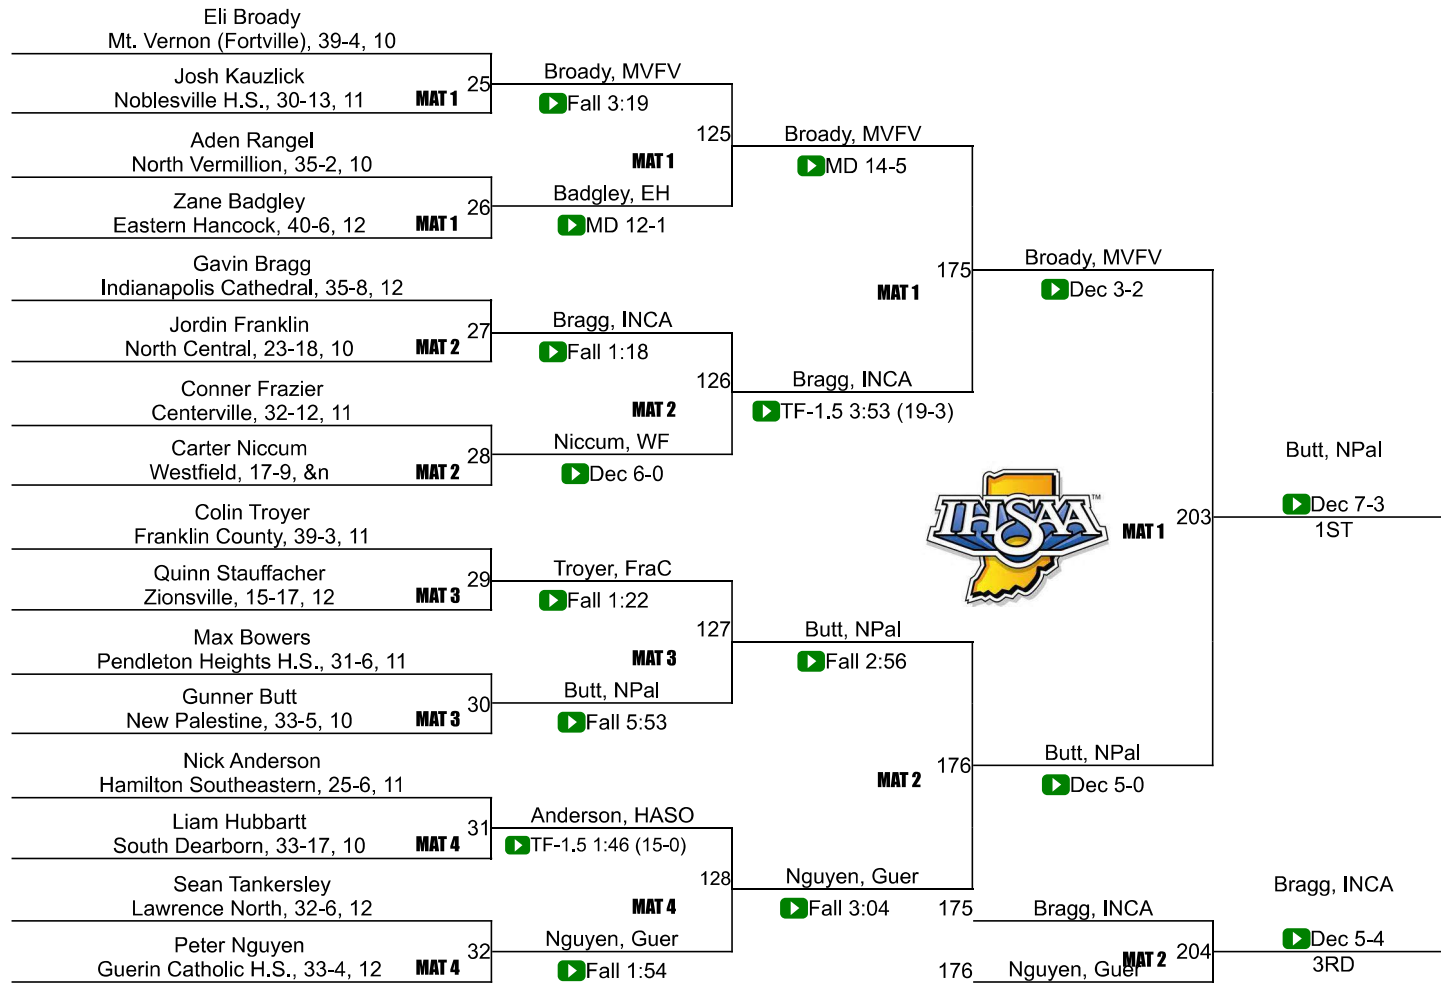

25	Western Boone	10.0
26	Hamilton Southeastern	9.5
27	Milan	8.0
28	East Central	6.0
29	Carmel	5.5
30	Westfield	5.0
31	Alexandria Monroe H.S	4.0
31	Anderson High School	4.0
31	Elwood Community H.S	4.0
31	Franklin County	4.0
31	Lebanon	4.0
31	Parke Heritage	4.0
31	Tri	4.0
38	North Central	3.5
39	Crawfordsville	3.0
39	Frankton High School	3.0
39	Southport	3.0
42	Centerville	2.0
42	Shelbyville	2.0
44	Brebeuf Jesuit Preparatory	0.0
44	Clinton Prairie	0.0
44	Connersville	0.0
44	Greensburg	0.0
44	Hagerstown	0.0
44	Indianapolis Arsenal Tech	0.0
44	Lawrenceburg	0.0
44	North Montgomery	0.0
44	North Vermillion	0.0

44	Providence Cristo Rey	0.0
44	Richmond	0.0
44	Rushville	0.0
44	South Dearborn	0.0
44	Tipton H.S.	0.0

IHSAA Semi-State @ New Castle

106

IHSAA Semi-State @ New Castle

113

IHSAA Semi-State @ New Castle

120

IHSAA Semi-State @ New Castle

126

IHSAA Semi-State @ New Castle

132

IHSAA Semi-State @ New Castle

138

IHSAA Semi-State @ New Castle

144

IHSAA Semi-State @ New Castle