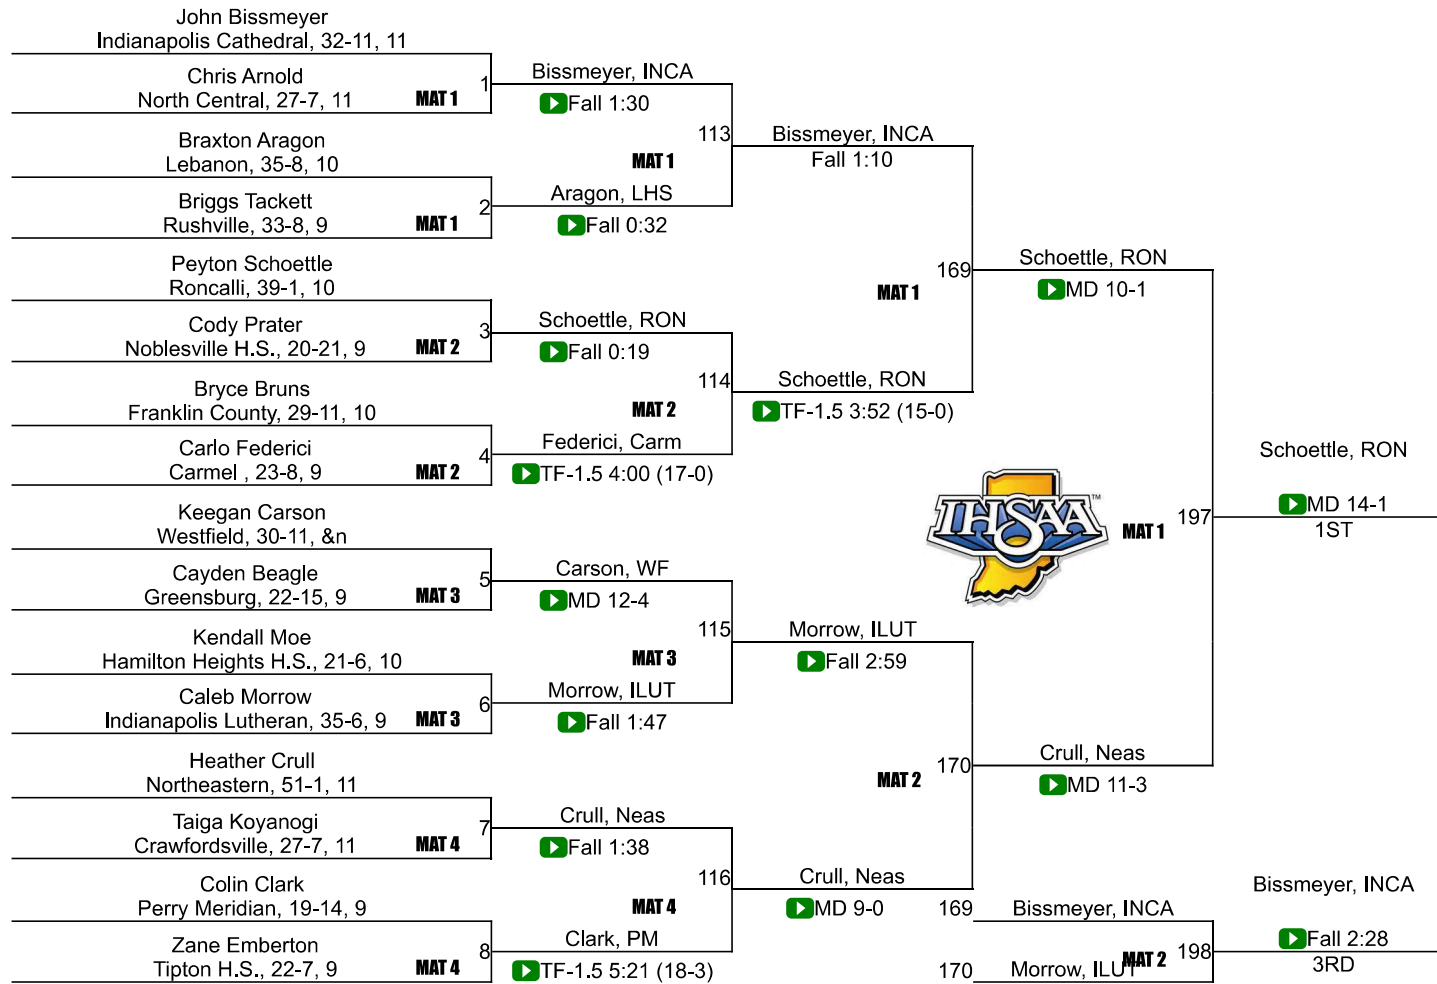

44	Providence Cristo Rey	0.0
44	Richmond	0.0
44	Rushville	0.0
44	South Dearborn	0.0
44	Tipton H.S.	0.0

IHSAA Semi-State @ New Castle

106