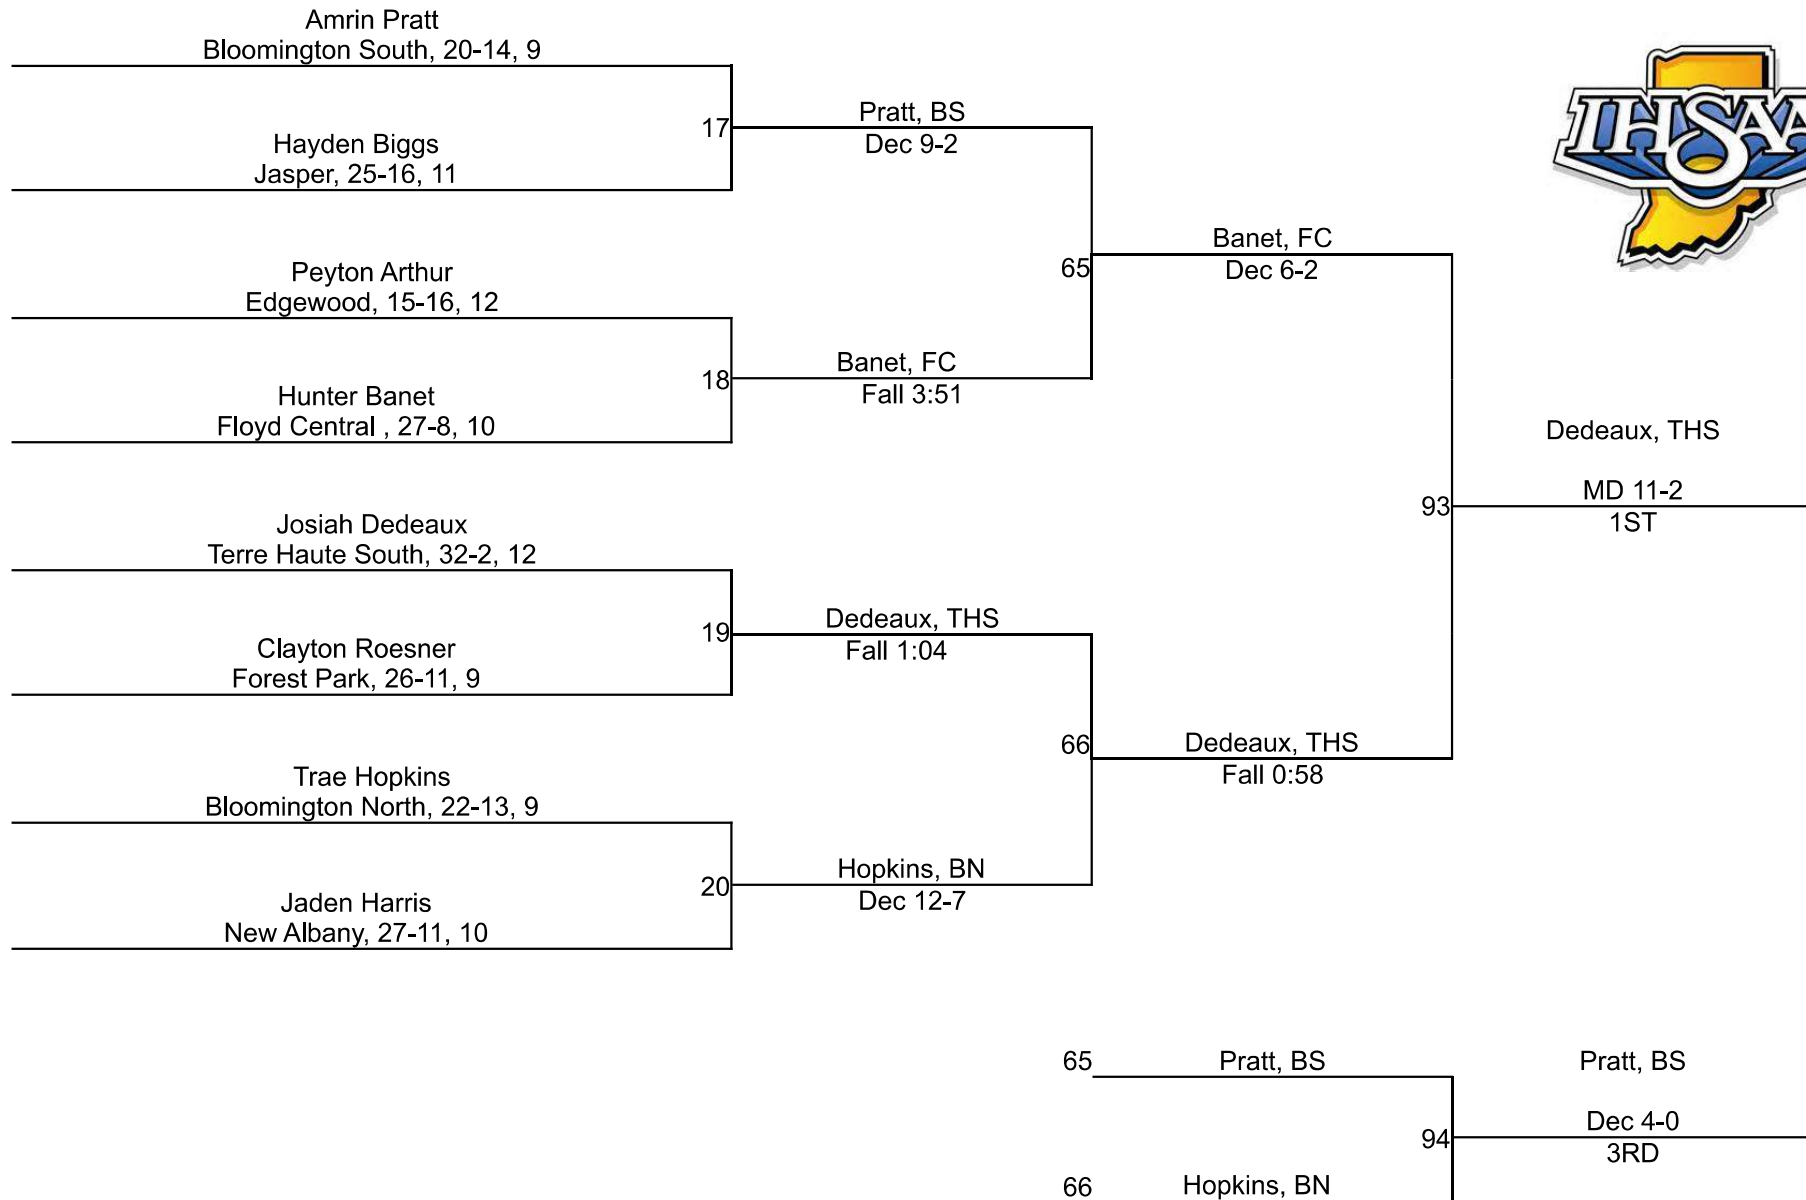

IHSAA Regional @ Bloomington High School South

132