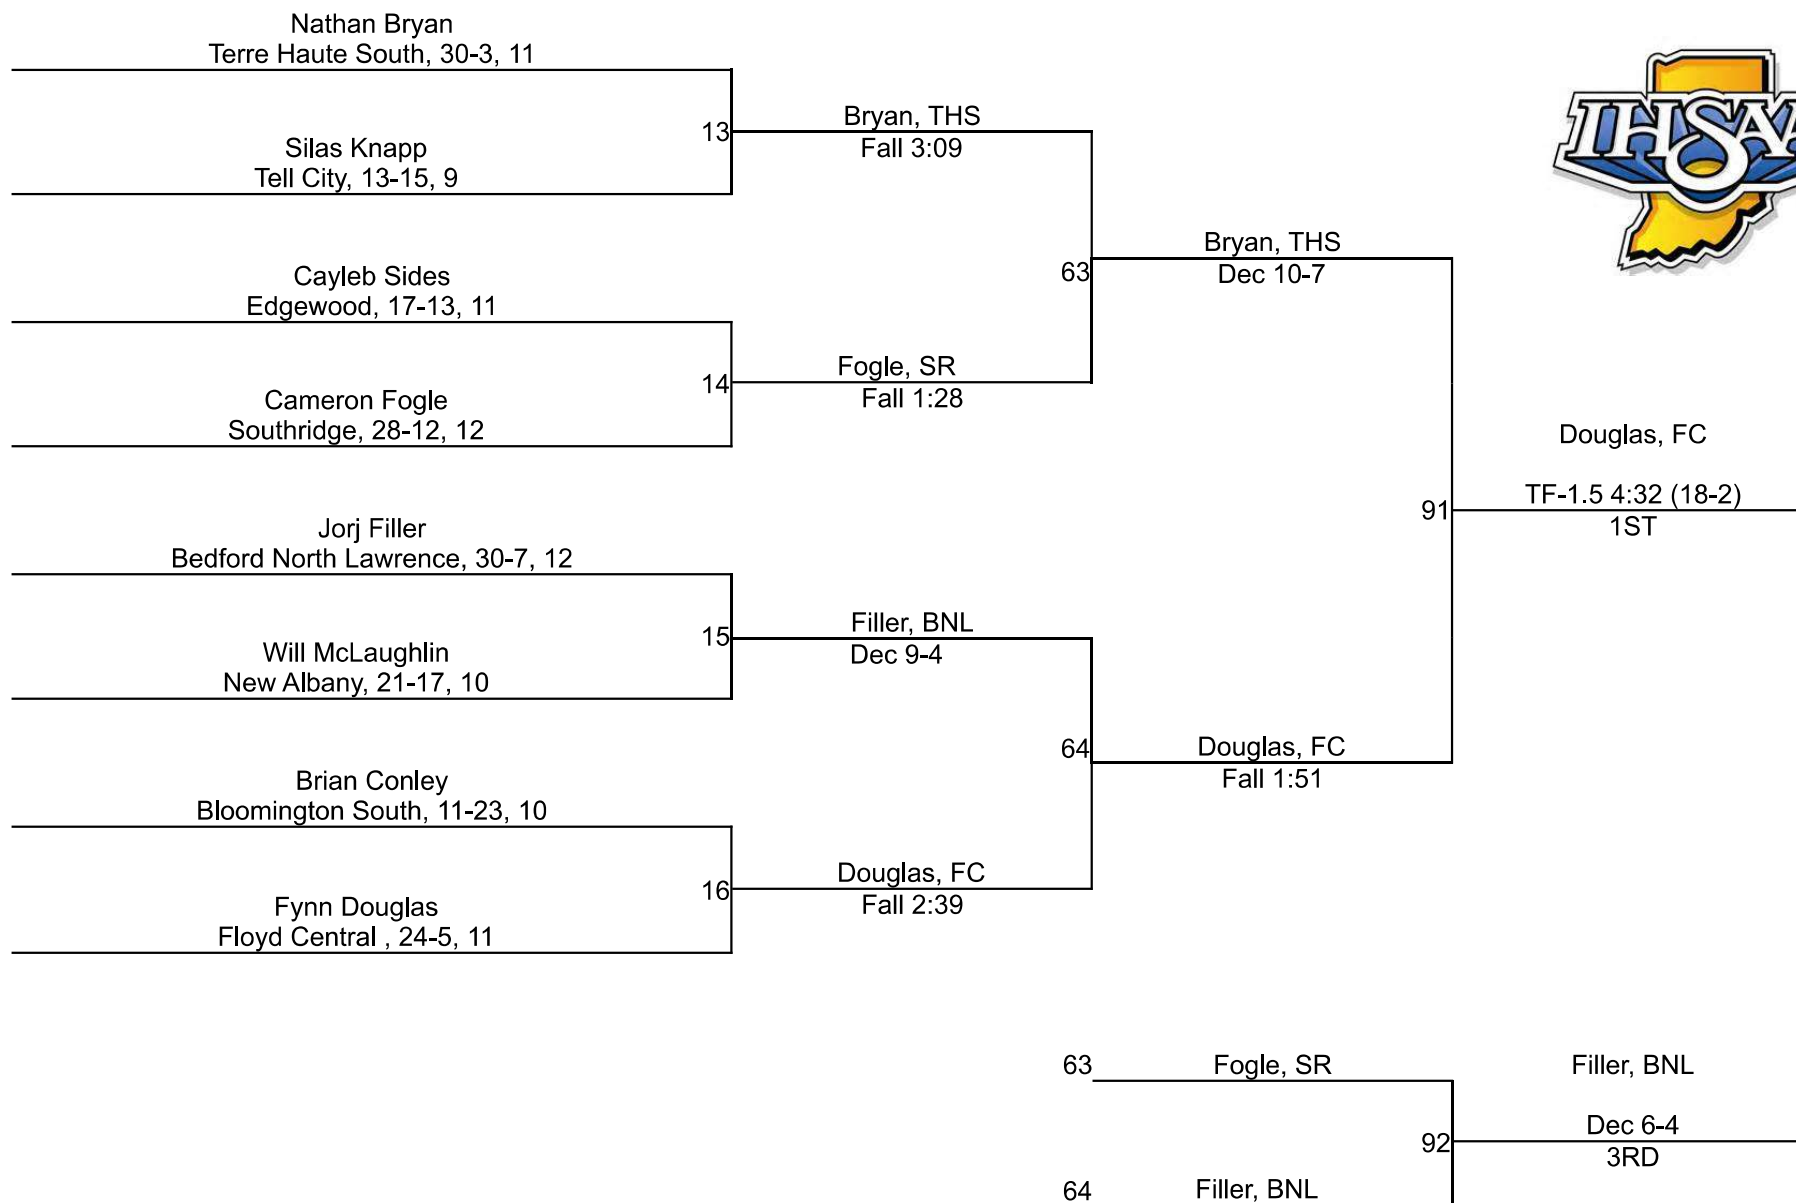

Team Scores

Printed on 02/04/2024 09:57 a.m.

Team Scores		
1	Floyd Central	182.5
2	Terre Haute South	156.0
3	Tell City	93.0
4	Bloomington South	72.0
5	Jasper	52.0
6	Owen Valley	48.0
7	Southridge	40.0
8	Bloomington North	36.0
9	Edgewood	33.5
10	New Albany	23.5
11	Northview	22.0
12	Bedford North Lawrence	20.0
13	Terre Haute North	18.0
14	Forest Park	14.0
15	Brown County	0.0
15	North Knox	0.0
15	Paoli	0.0
15	Pike Central	0.0

IHSAA Regional @ Bloomington High School South

106

IHSAA Regional @ Bloomington High School South

113

IHSAA Regional @ Bloomington High School South

120

IHSAA Regional @ Bloomington High School South

126