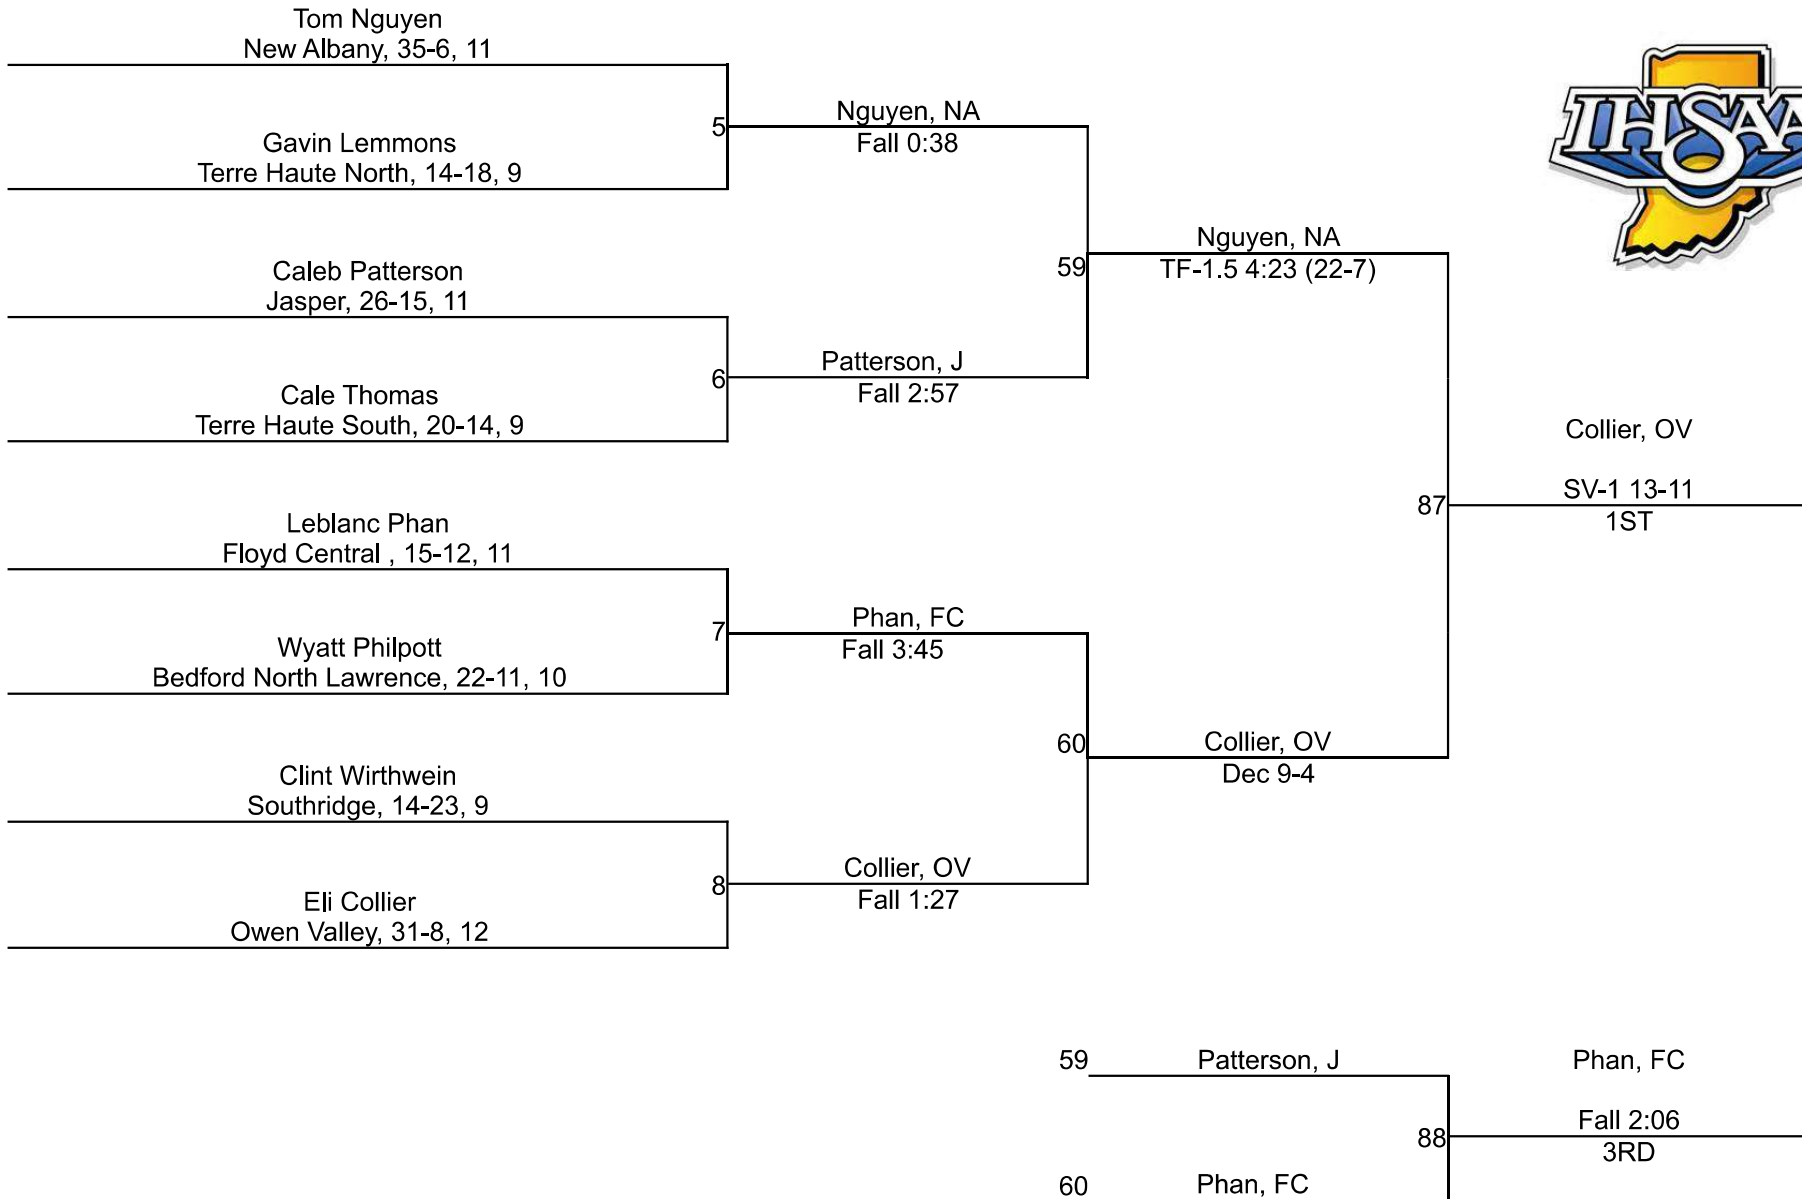

IHSAA Regional @ Bloomington High School South

113