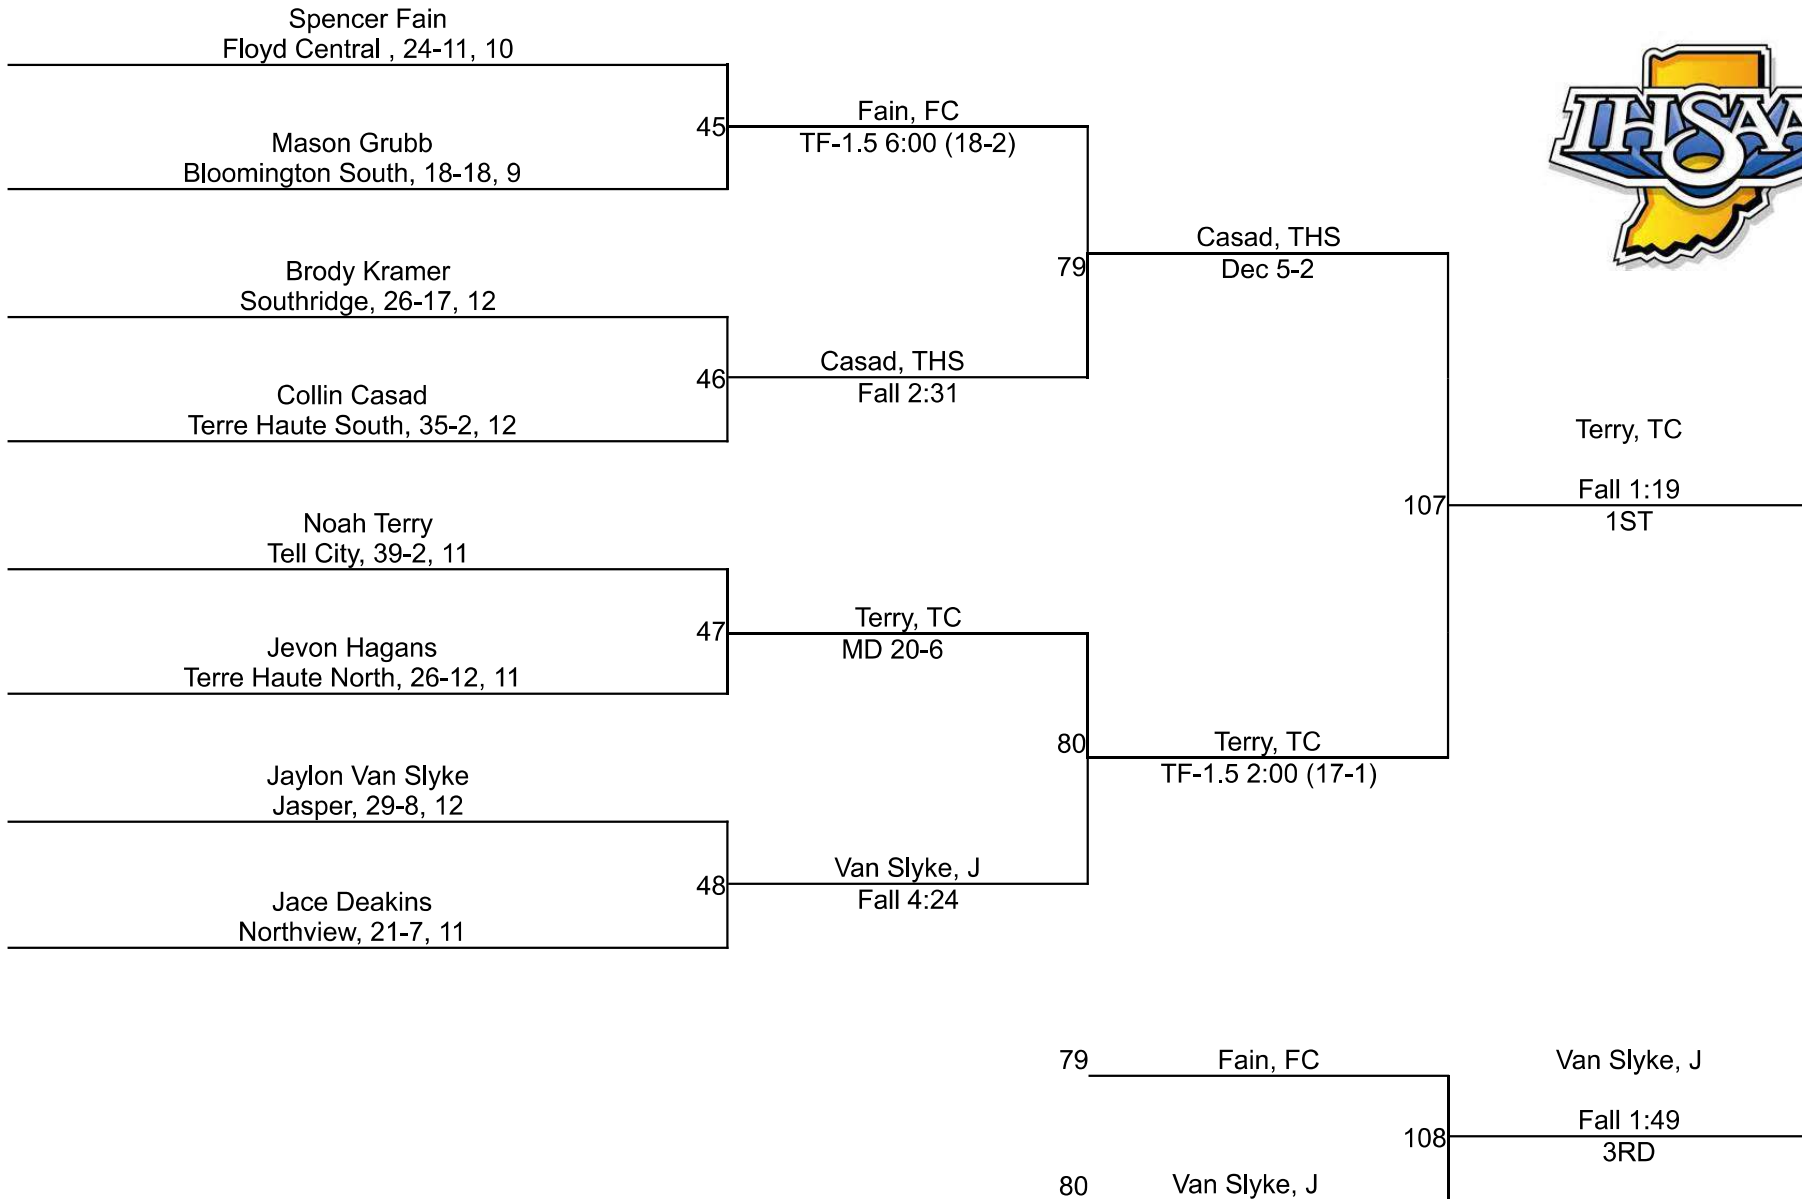

IHSAA Regional @ Bloomington High School South

157

IHSAA Regional @ Bloomington High School South

165

IHSAA Regional @ Bloomington High School South

175

IHSAA Regional @ Bloomington High School South

190