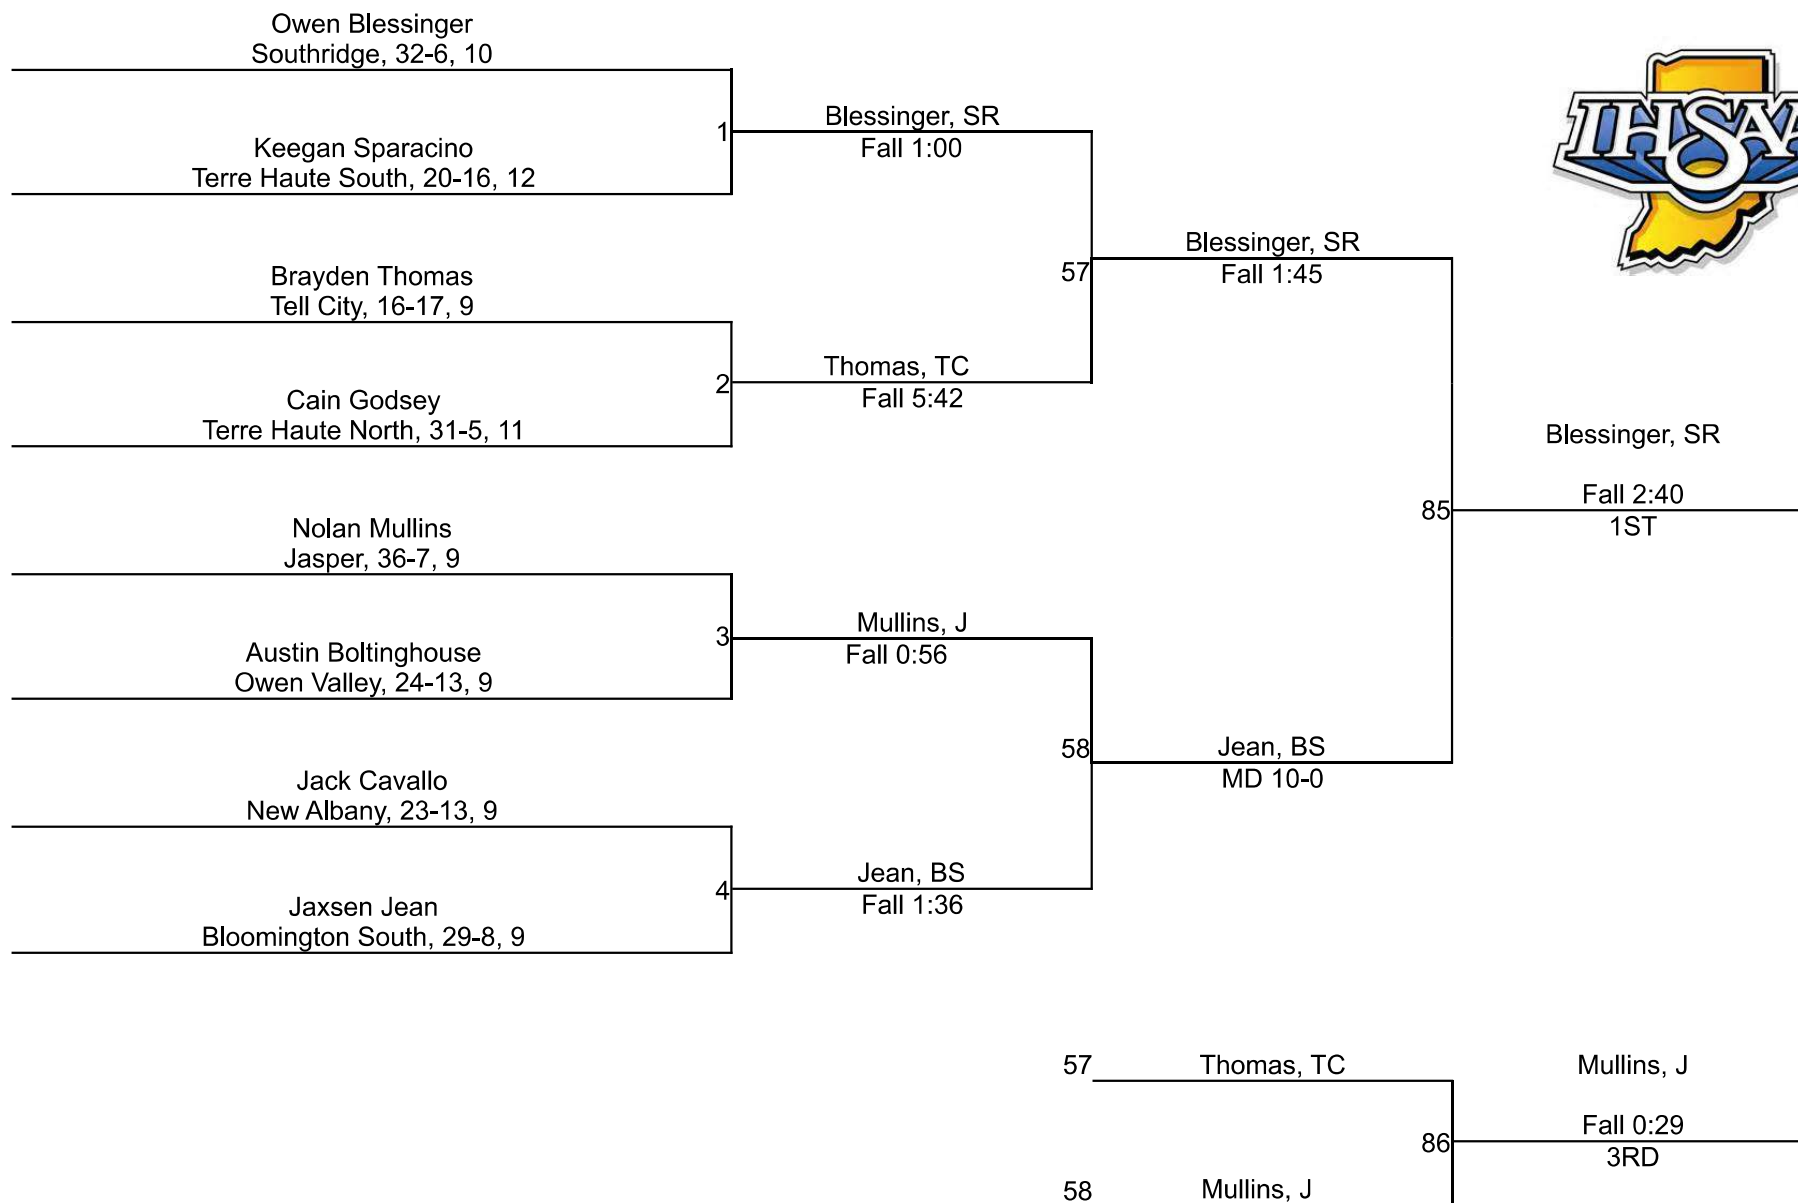

IHSAA Regional @ Bloomington High School South

106