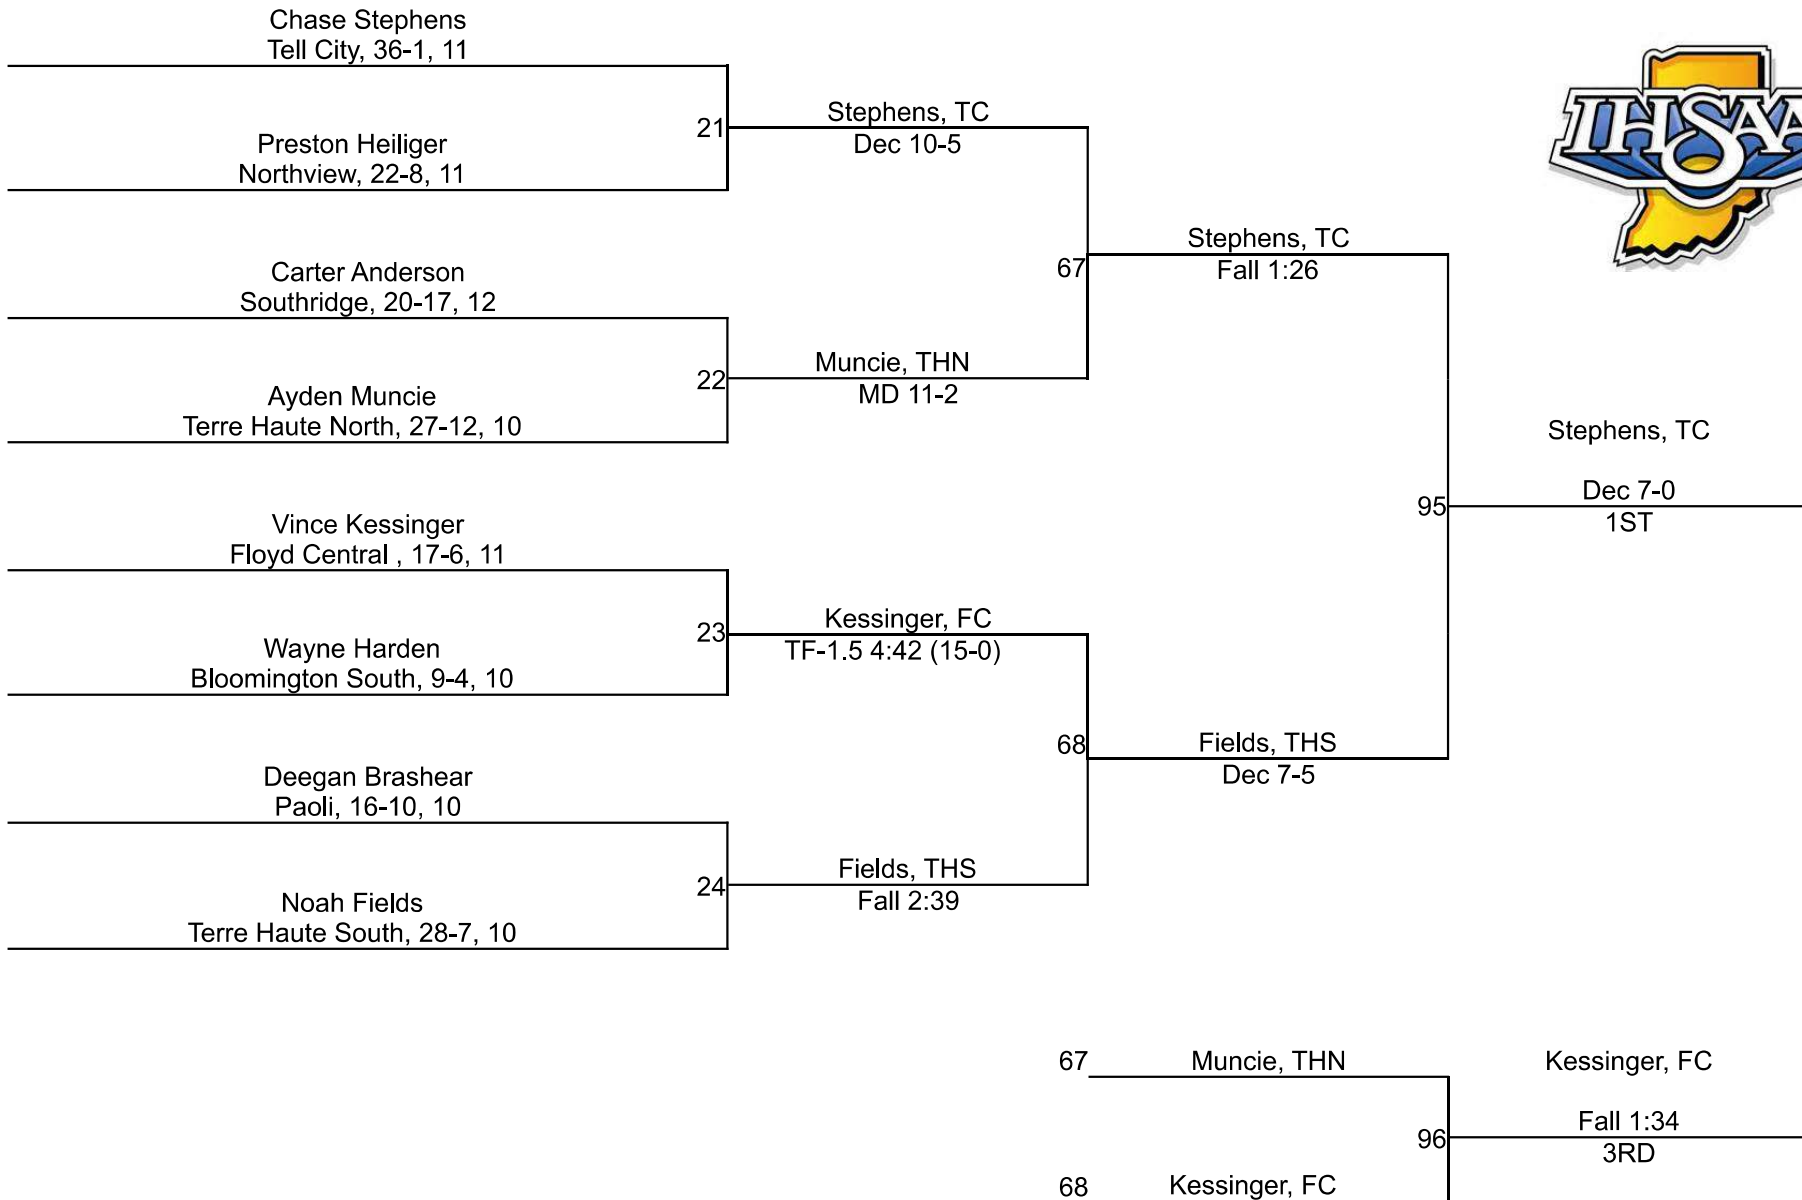

IHSAA Regional @ Bloomington High School South

138