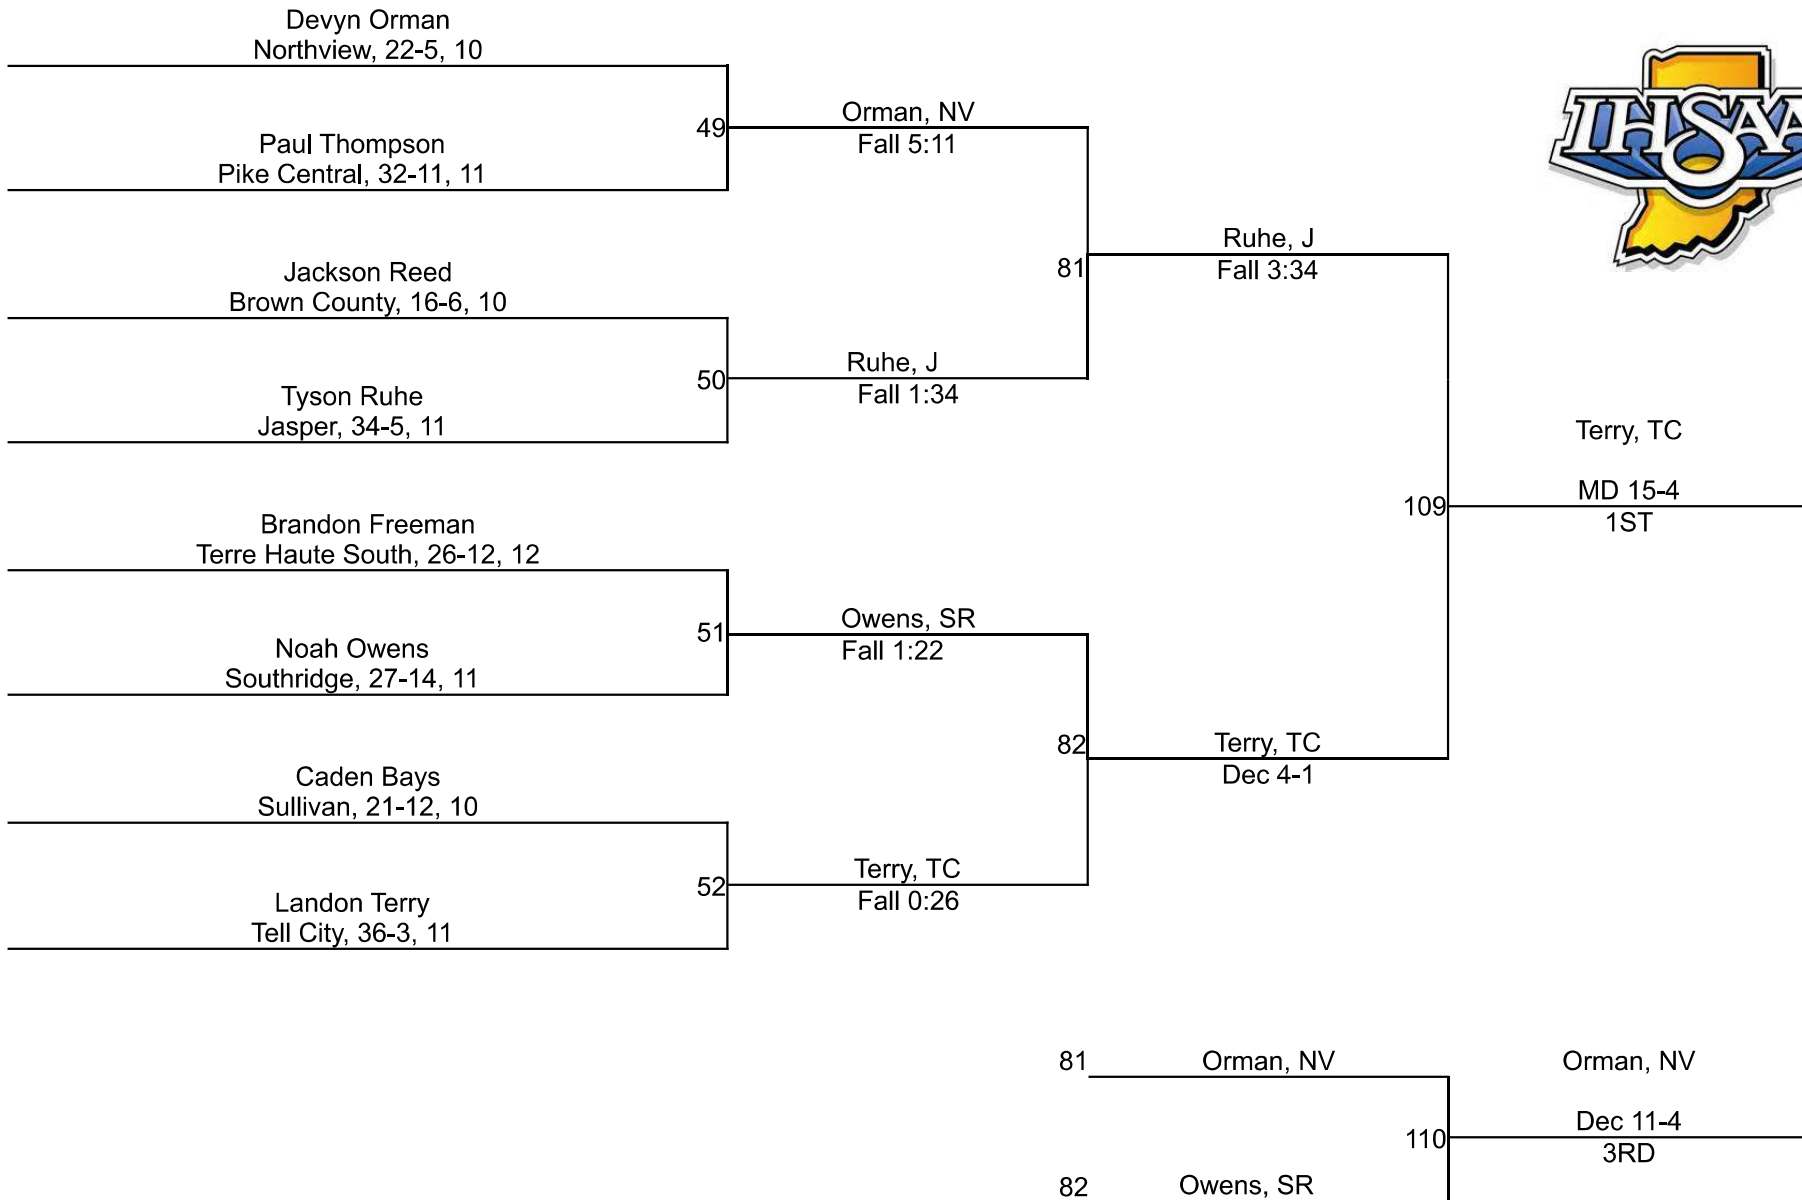

IHSAA Regional @ Bloomington High School South

215