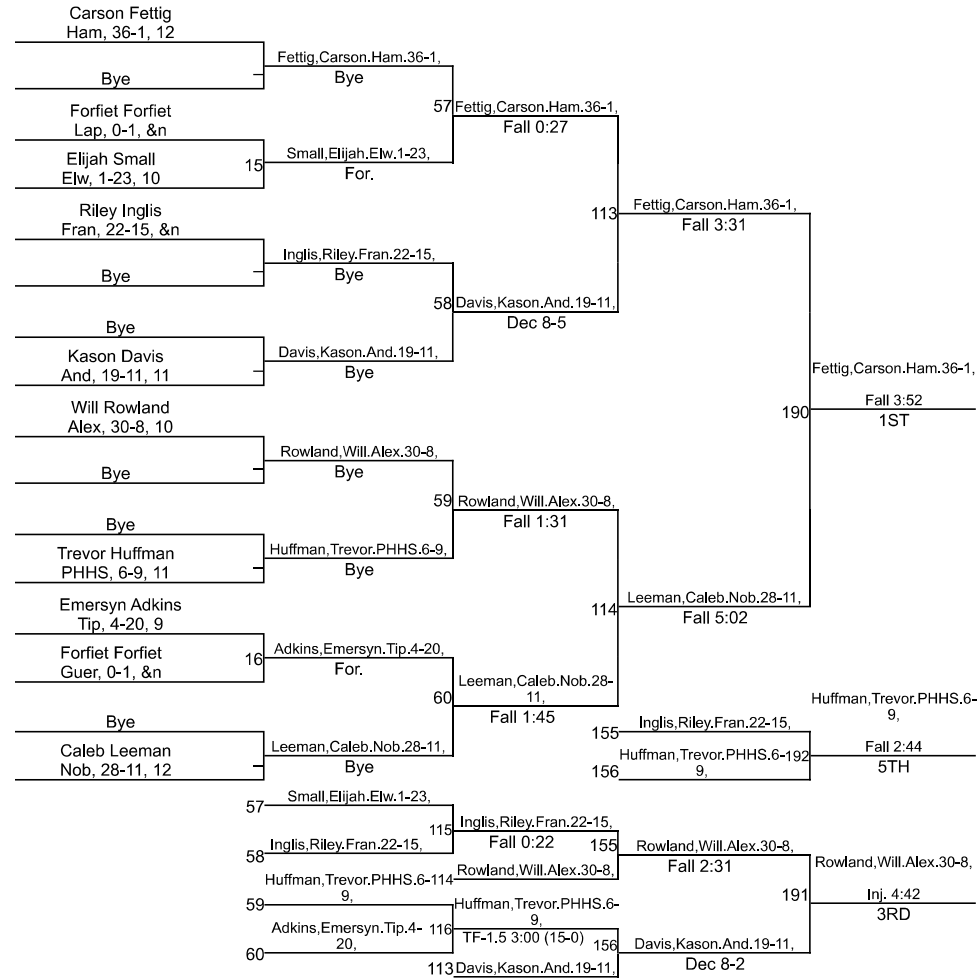

IHSAA Elwood Community Sectional

150