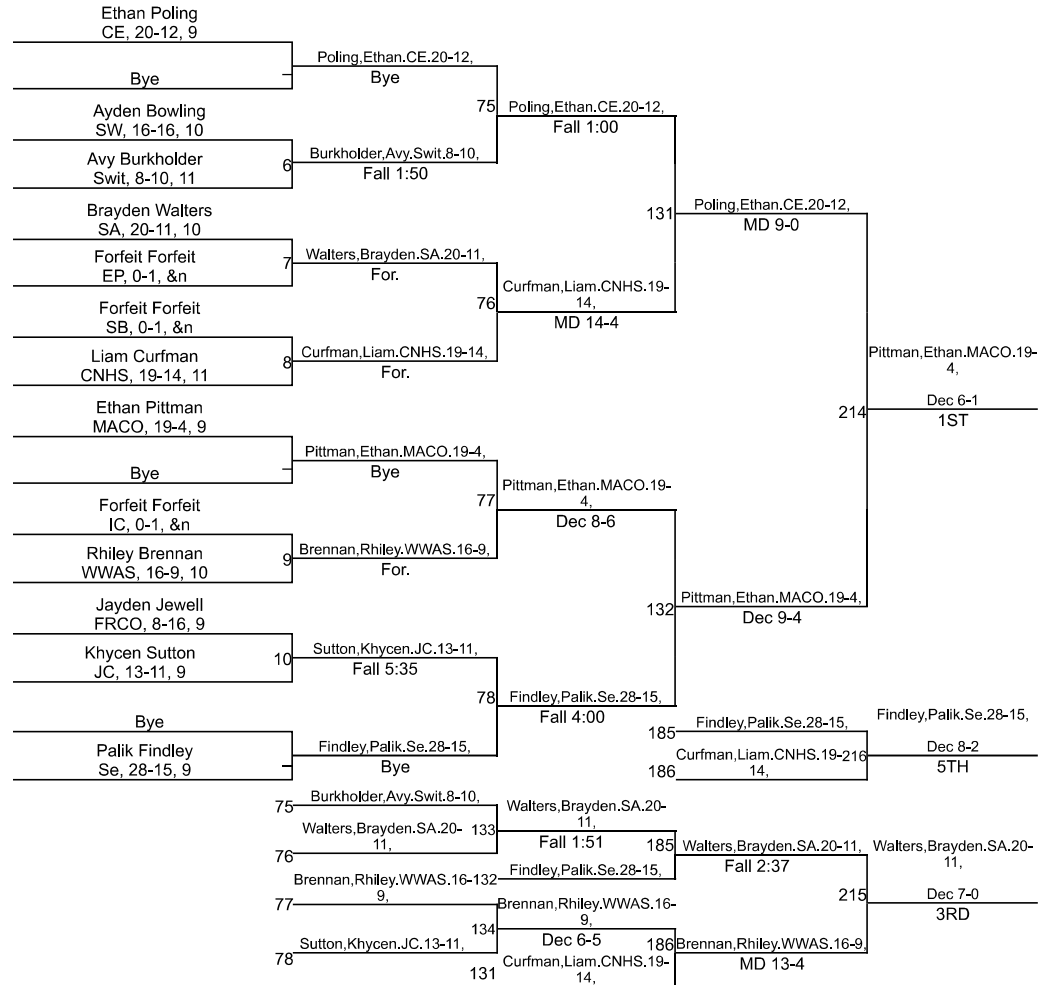

IHSAA Jennings County Sectional

113