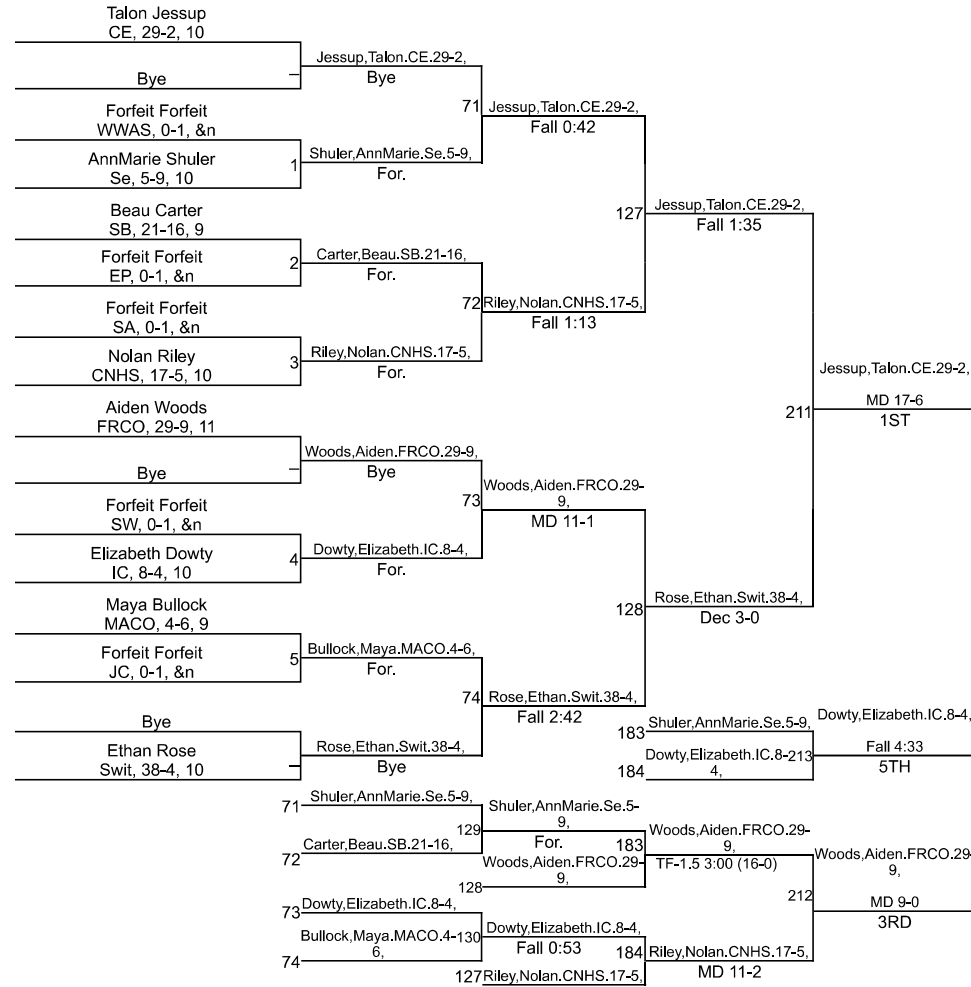

Team Scores

Printed on 01/27/2024 08:19 p.m.

Team Scores		
1	Columbus East	223.0
2	Franklin Community	193.5
3	Columbus North	190.0
4	Switzerland Co	130.0
5	Jennings County	104.0
6	Madison Consolidated	89.0
7	Indian Creek	83.0
8	Salem	67.0
9	Seymour	49.0
10	Scottsburg	32.0
11	Eastern Pekin	22.0
12	West Washington	10.0
13	Southwestern	0.0

IHSAA Jennings County Sectional