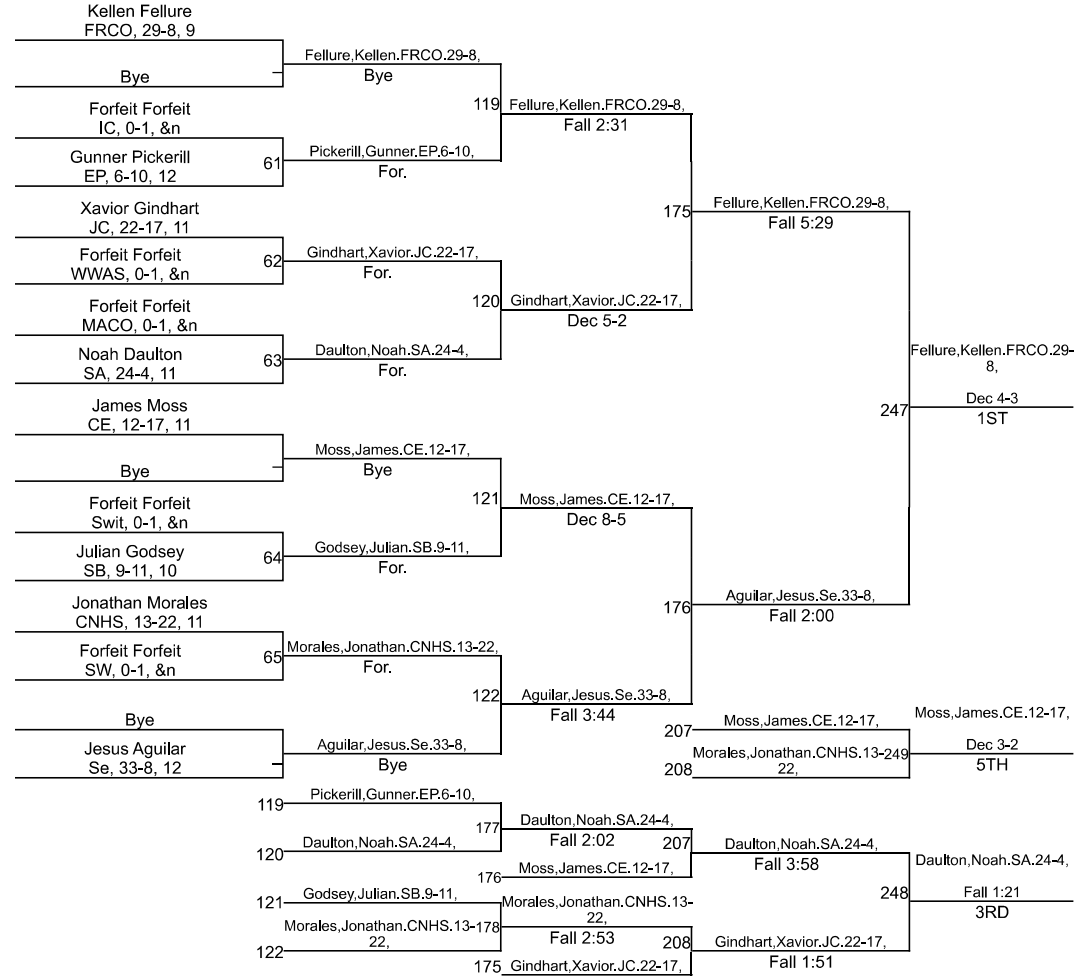

IHSAA Jennings County Sectional

215