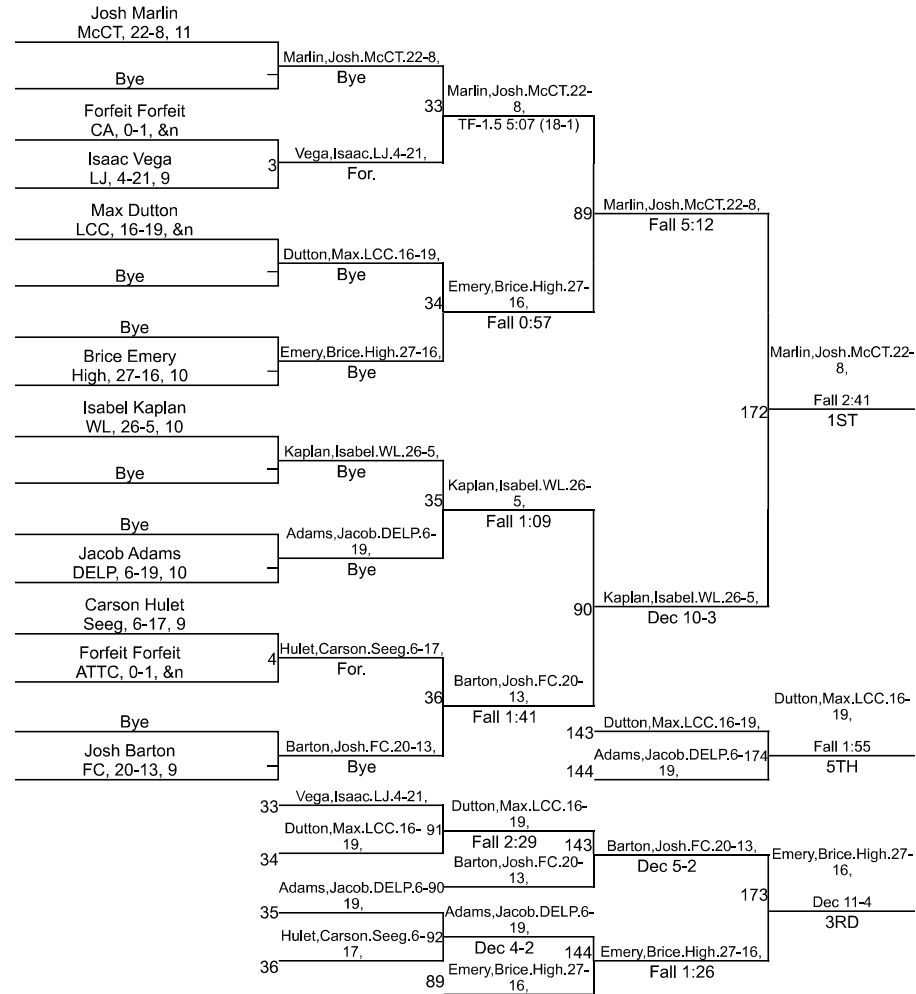

Team Scores

Printed on 01/27/2024 08:21 p.m.

Team Scores		
1	Lafayette Harrison	274.5
2	McCutcheon	254.5
3	Delphi	125.0
3	Faith Christian	125.0
5	West Lafayette	116.5
6	Lafayette Jeff	97.0
7	Seeger	96.0
8	Attica	67.0
9	Lafayette Central Catholic	45.0
10	Carroll	20.0

IHSAA Lafayette Jefferson Sectional

113

IHSAA Lafayette Jefferson Sectional

120

IHSAA Lafayette Jefferson Sectional

126

IHSAA Lafayette Jefferson Sectional

132