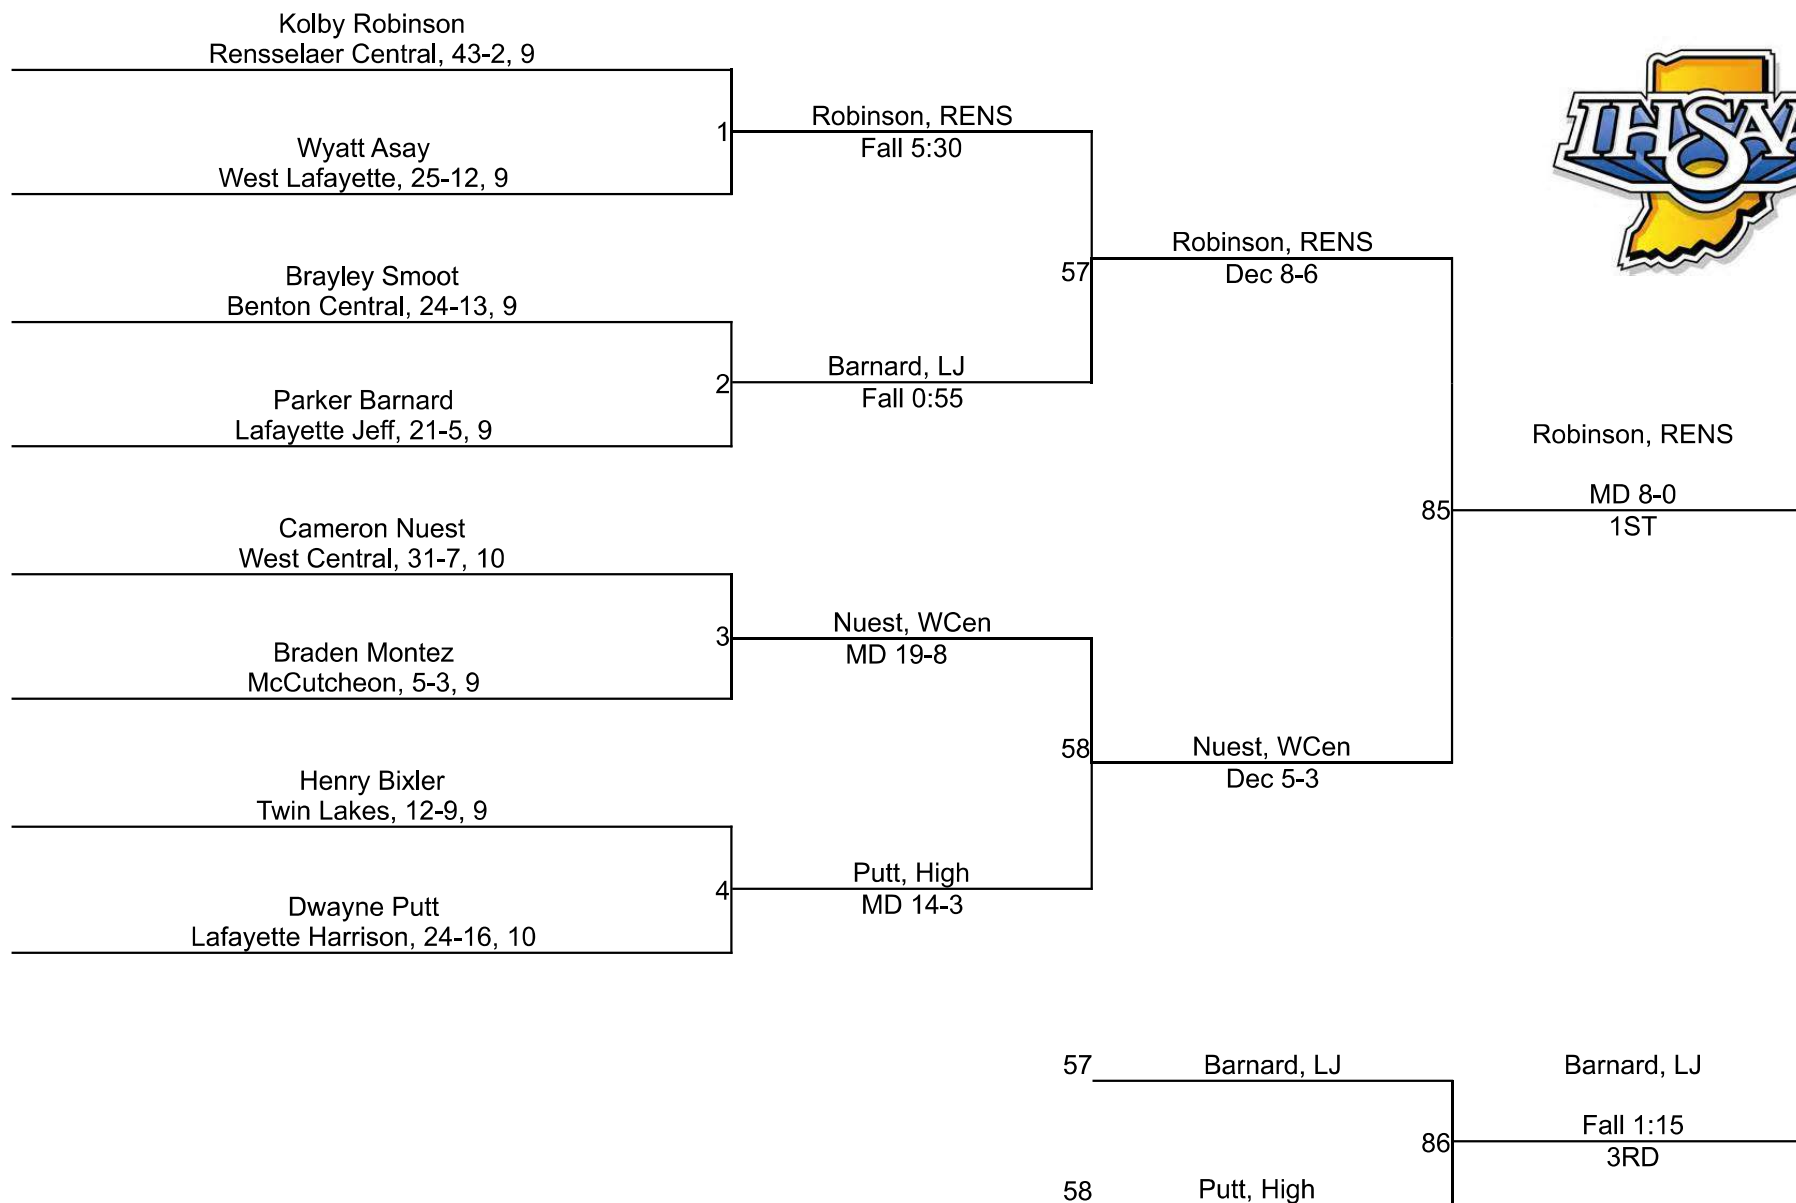

IHSAA Regional @ Logansport

106