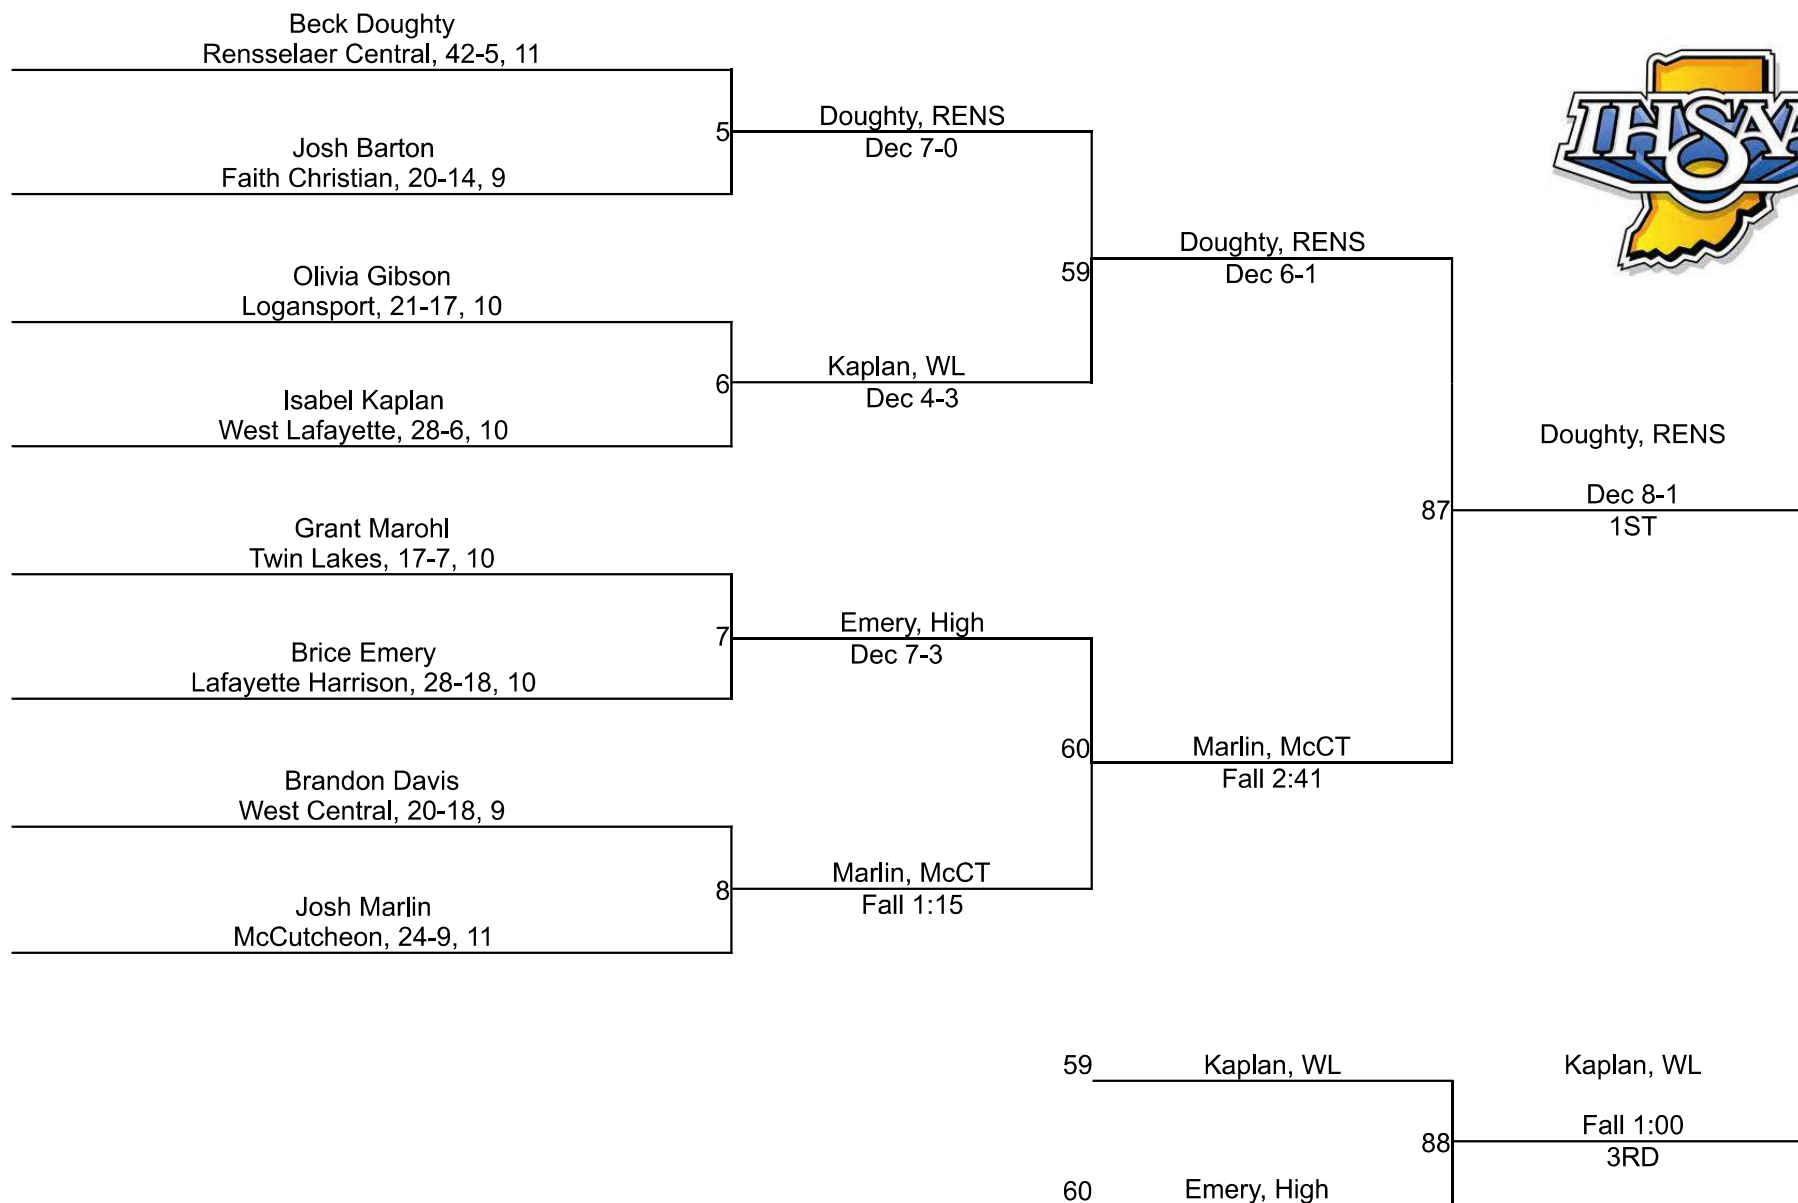

IHSAA Regional @ Logansport

113