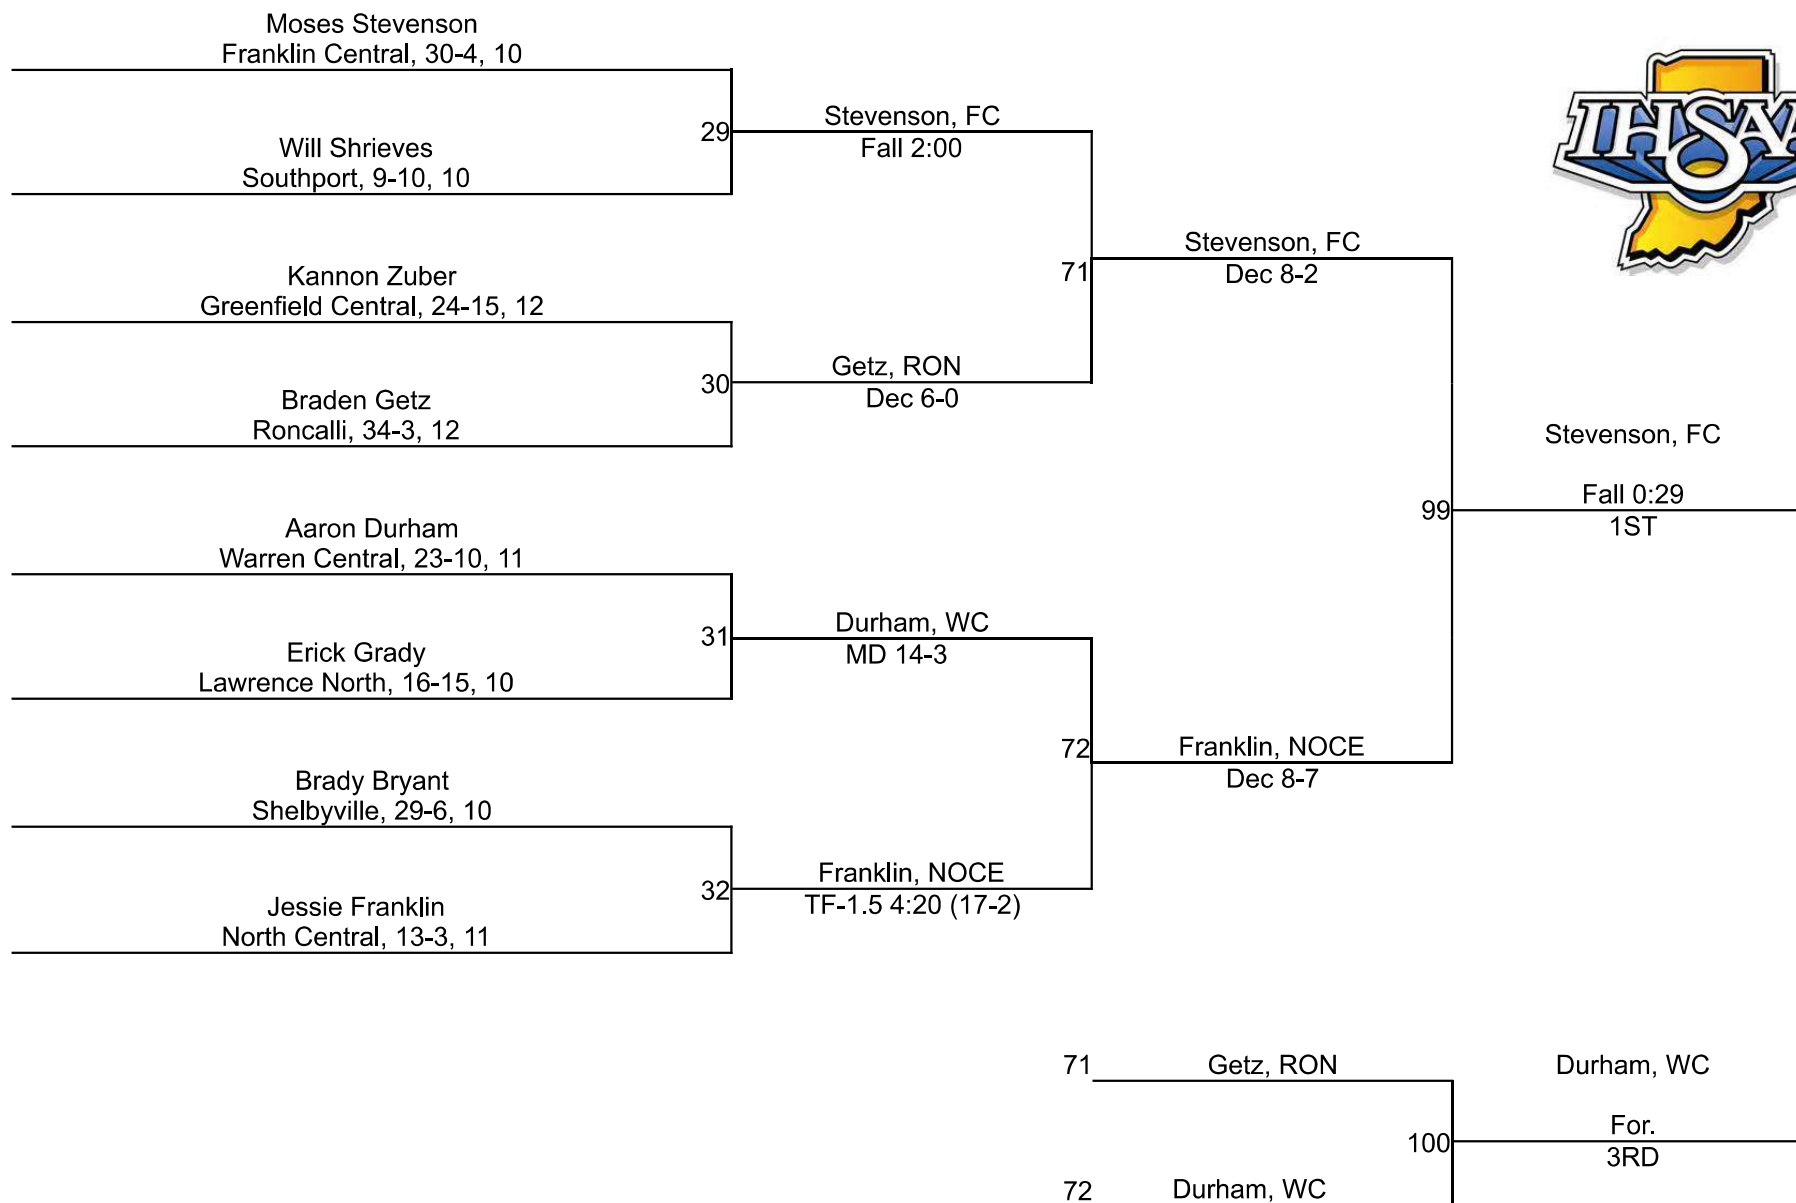

Team Scores

Printed on 02/04/2024 11:23 a.m.

Team Scores		
1	Warren Central	145.0
2	New Palestine	107.5
3	Roncalli	103.0
4	Perry Meridian	90.0
5	Greenfield Central	88.0
6	Lawrence North	54.5
7	Mt. Vernon (Fortville)	51.0
8	Franklin Central	38.0
9	North Central	32.5
10	Southport	21.0
11	Purdue Polytechnic	17.5
12	Indianapolis Lutheran	16.0
12	Shelbyville	16.0
14	Beech Grove	0.0
14	Indianapolis Scecina Memorial	0.0
14	Lawrence Central	0.0

IHSAA Regional @ Perry Meridian

132

IHSAA Regional @ Perry Meridian

138

IHSAA Regional @ Perry Meridian

144

IHSAA Regional @ Perry Meridian

150