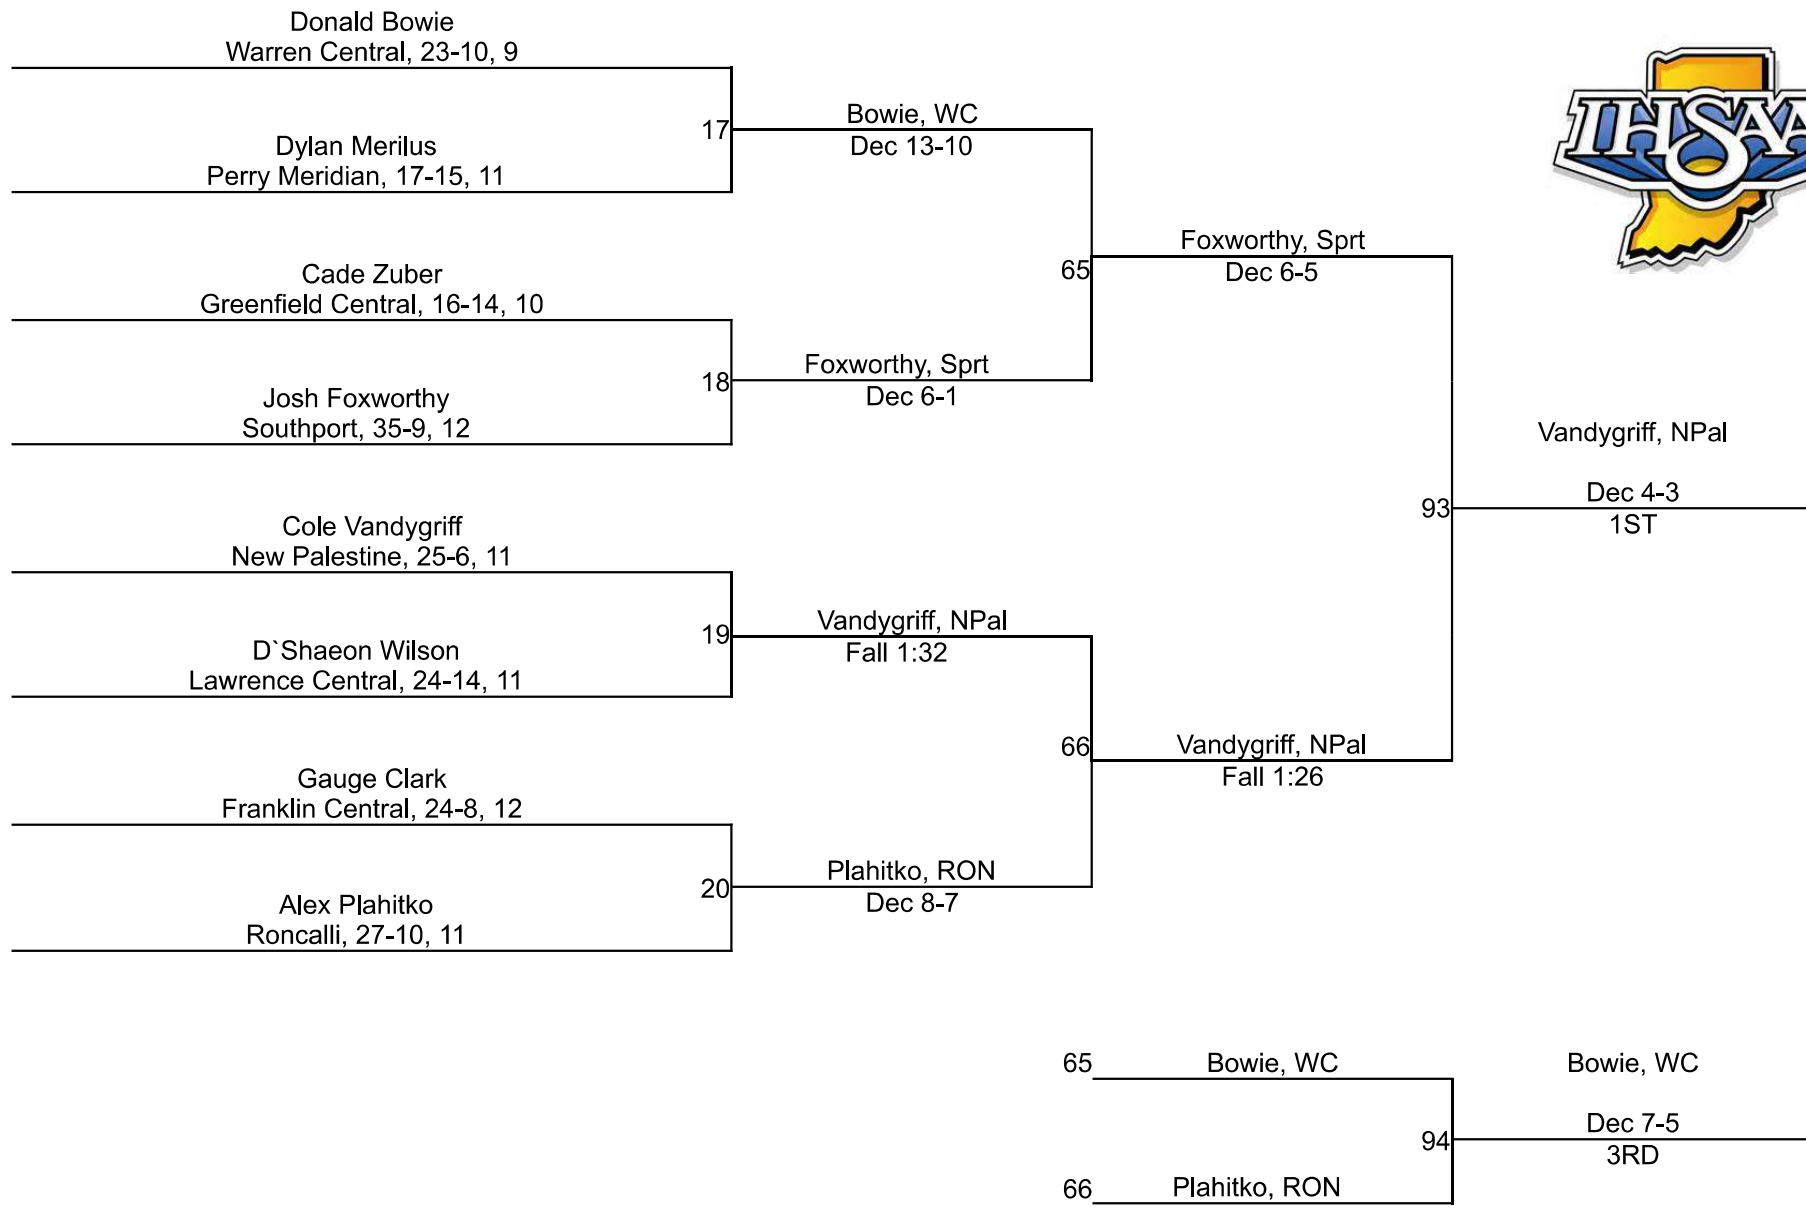

IHSAA Regional @ Perry Meridian

132