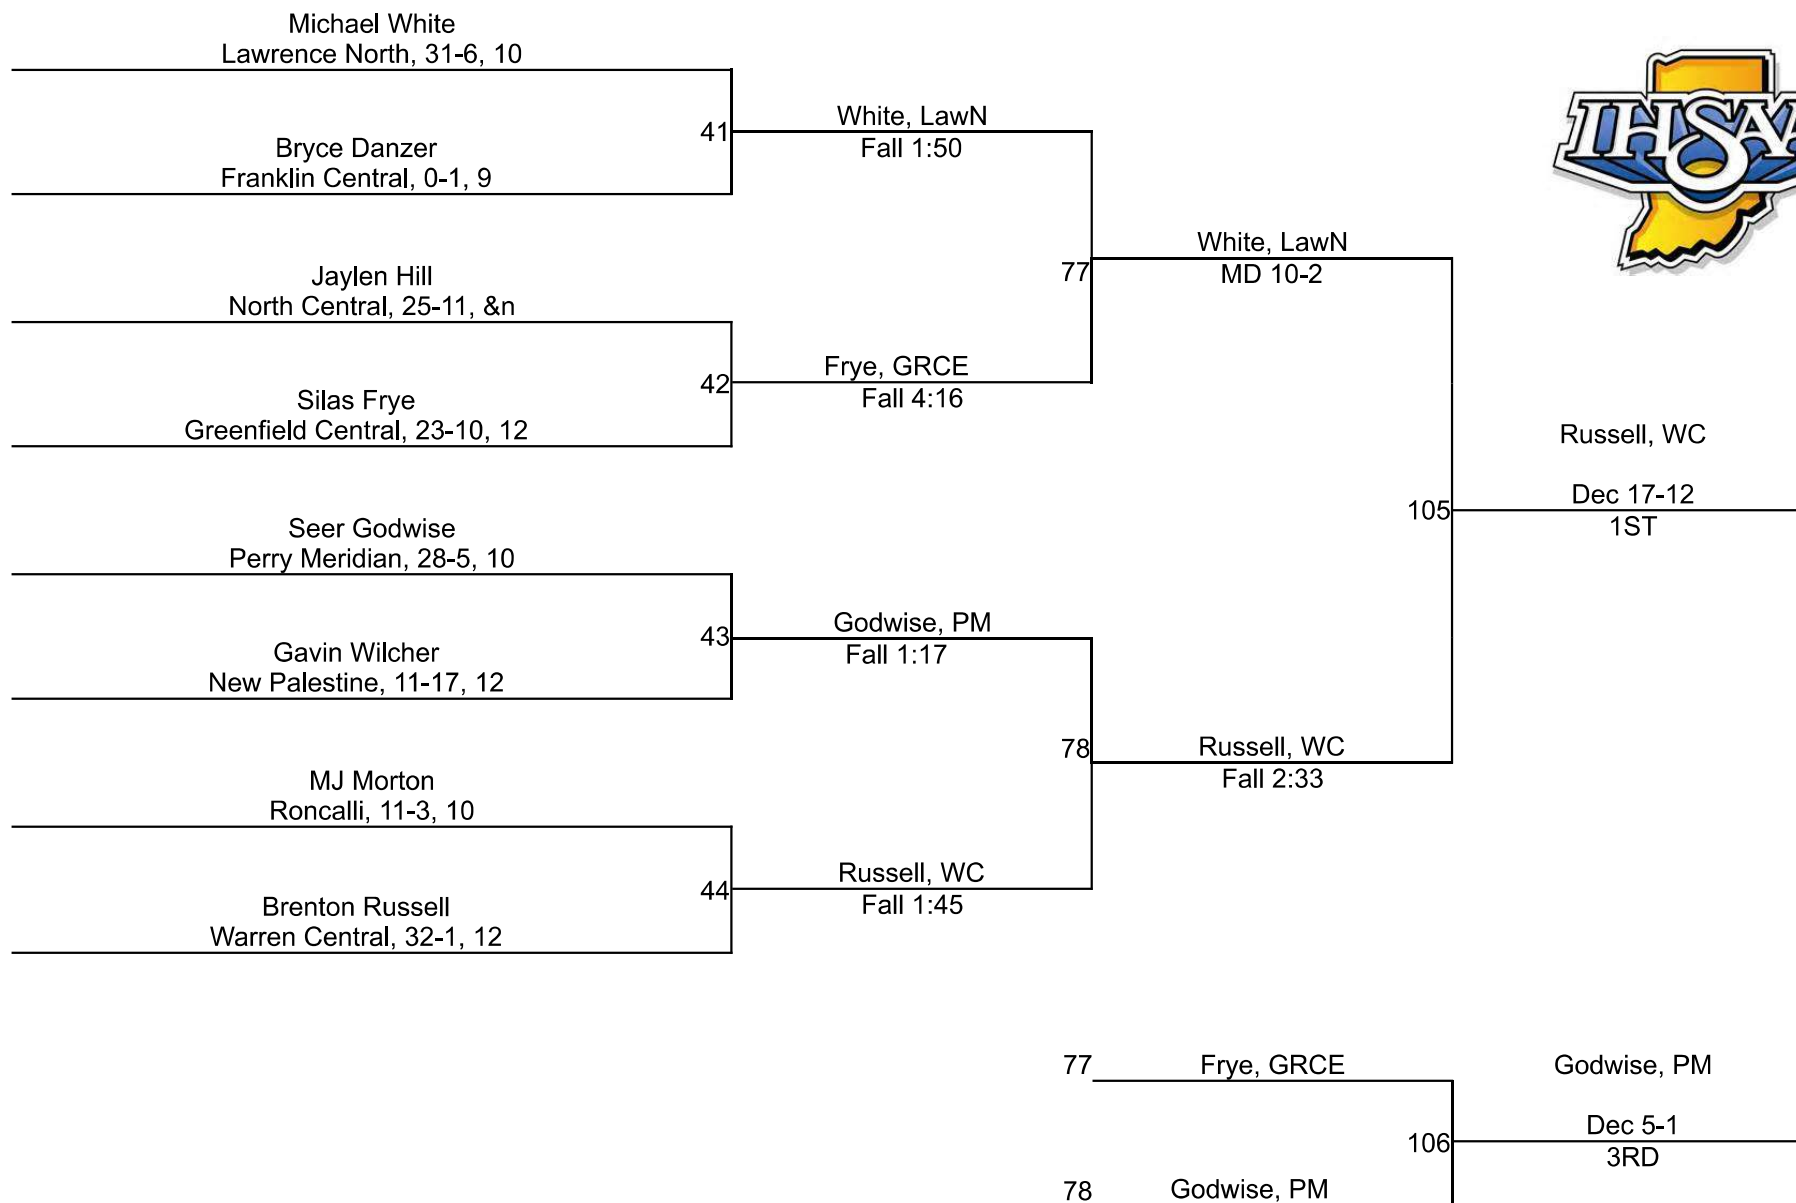

Team Scores

Printed on 02/04/2024 11:23 a.m.

Team Scores		
1	Warren Central	145.0
2	New Palestine	107.5
3	Roncalli	103.0
4	Perry Meridian	90.0
5	Greenfield Central	88.0
6	Lawrence North	54.5
7	Mt. Vernon (Fortville)	51.0
8	Franklin Central	38.0
9	North Central	32.5
10	Southport	21.0
11	Purdue Polytechnic	17.5
12	Indianapolis Lutheran	16.0
12	Shelbyville	16.0
14	Beech Grove	0.0
14	Indianapolis Scecina Memorial	0.0
14	Lawrence Central	0.0

IHSAA Regional @ Perry Meridian

157

IHSAA Regional @ Perry Meridian

165

IHSAA Regional @ Perry Meridian

175

IHSAA Regional @ Perry Meridian

190