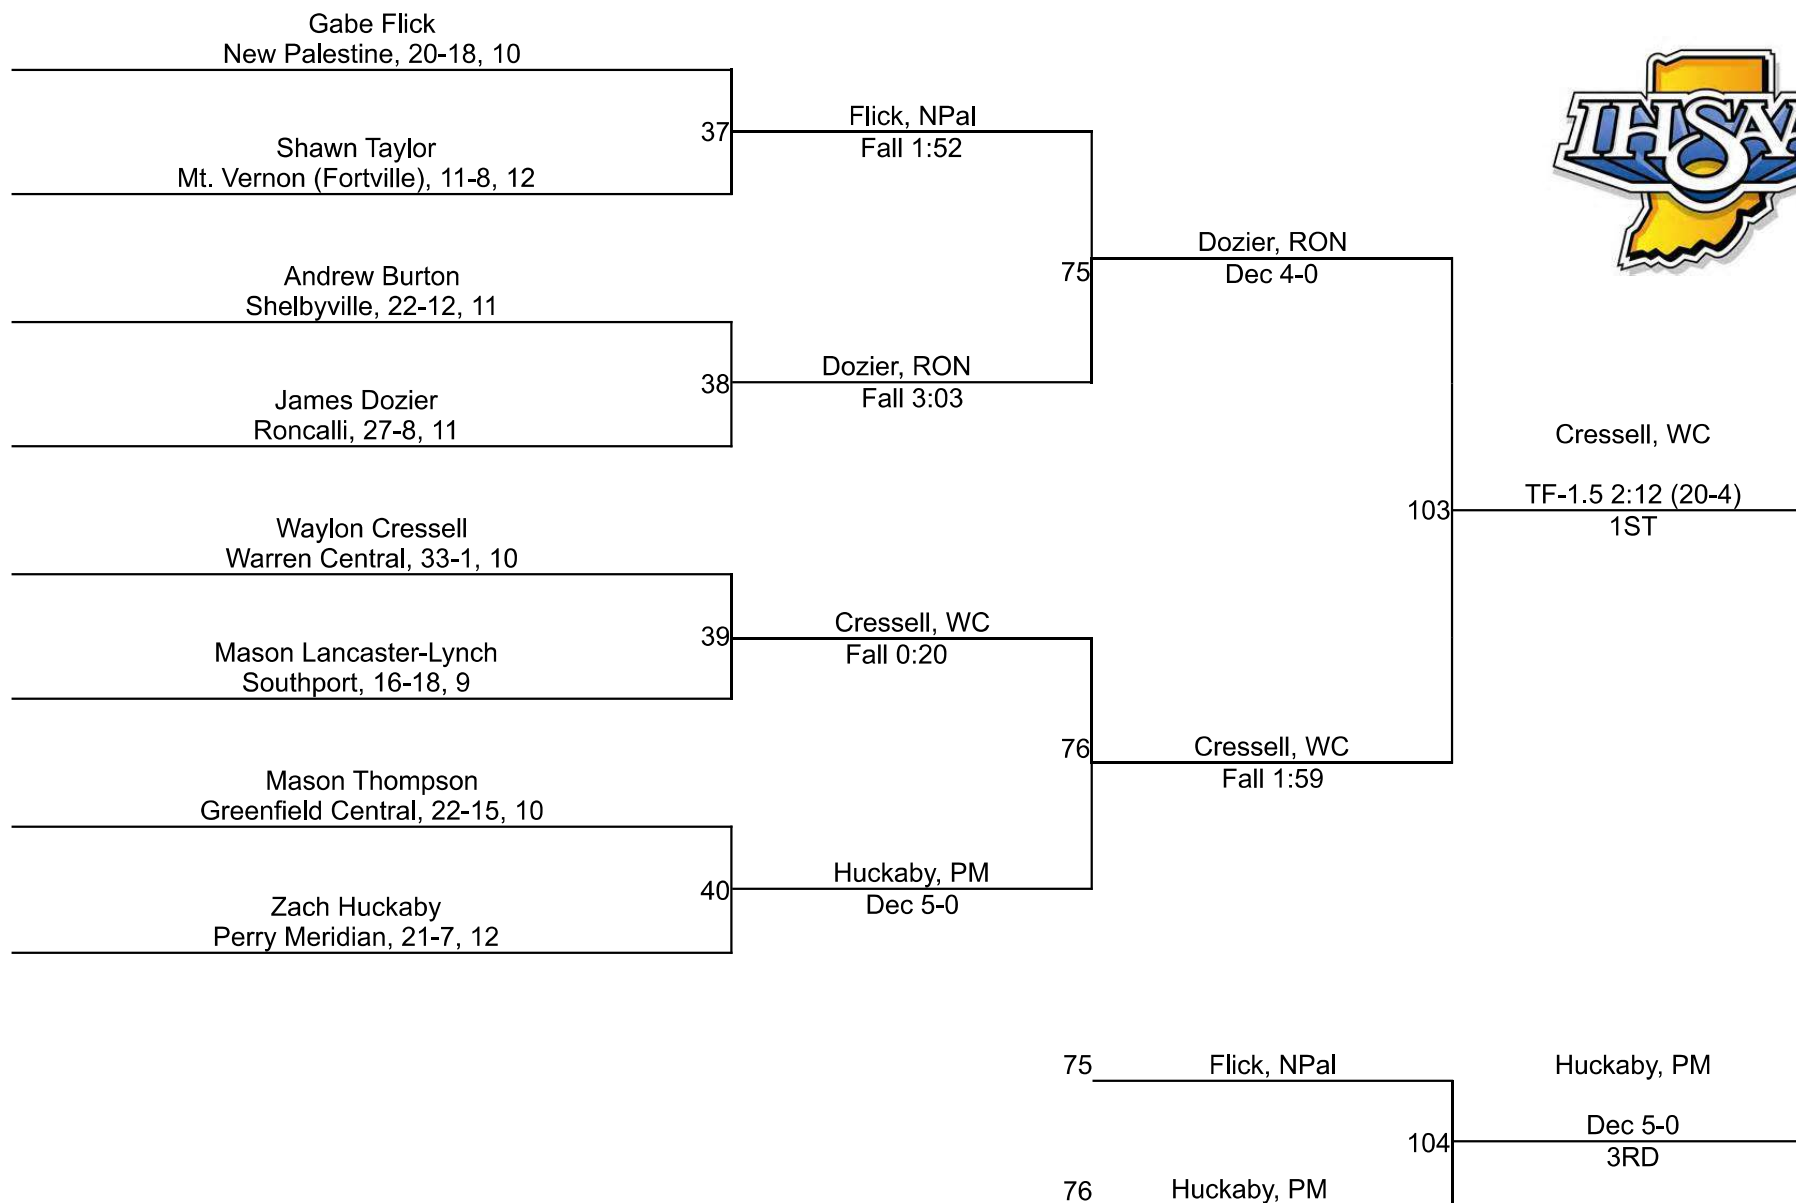

IHSAA Regional @ Perry Meridian

165