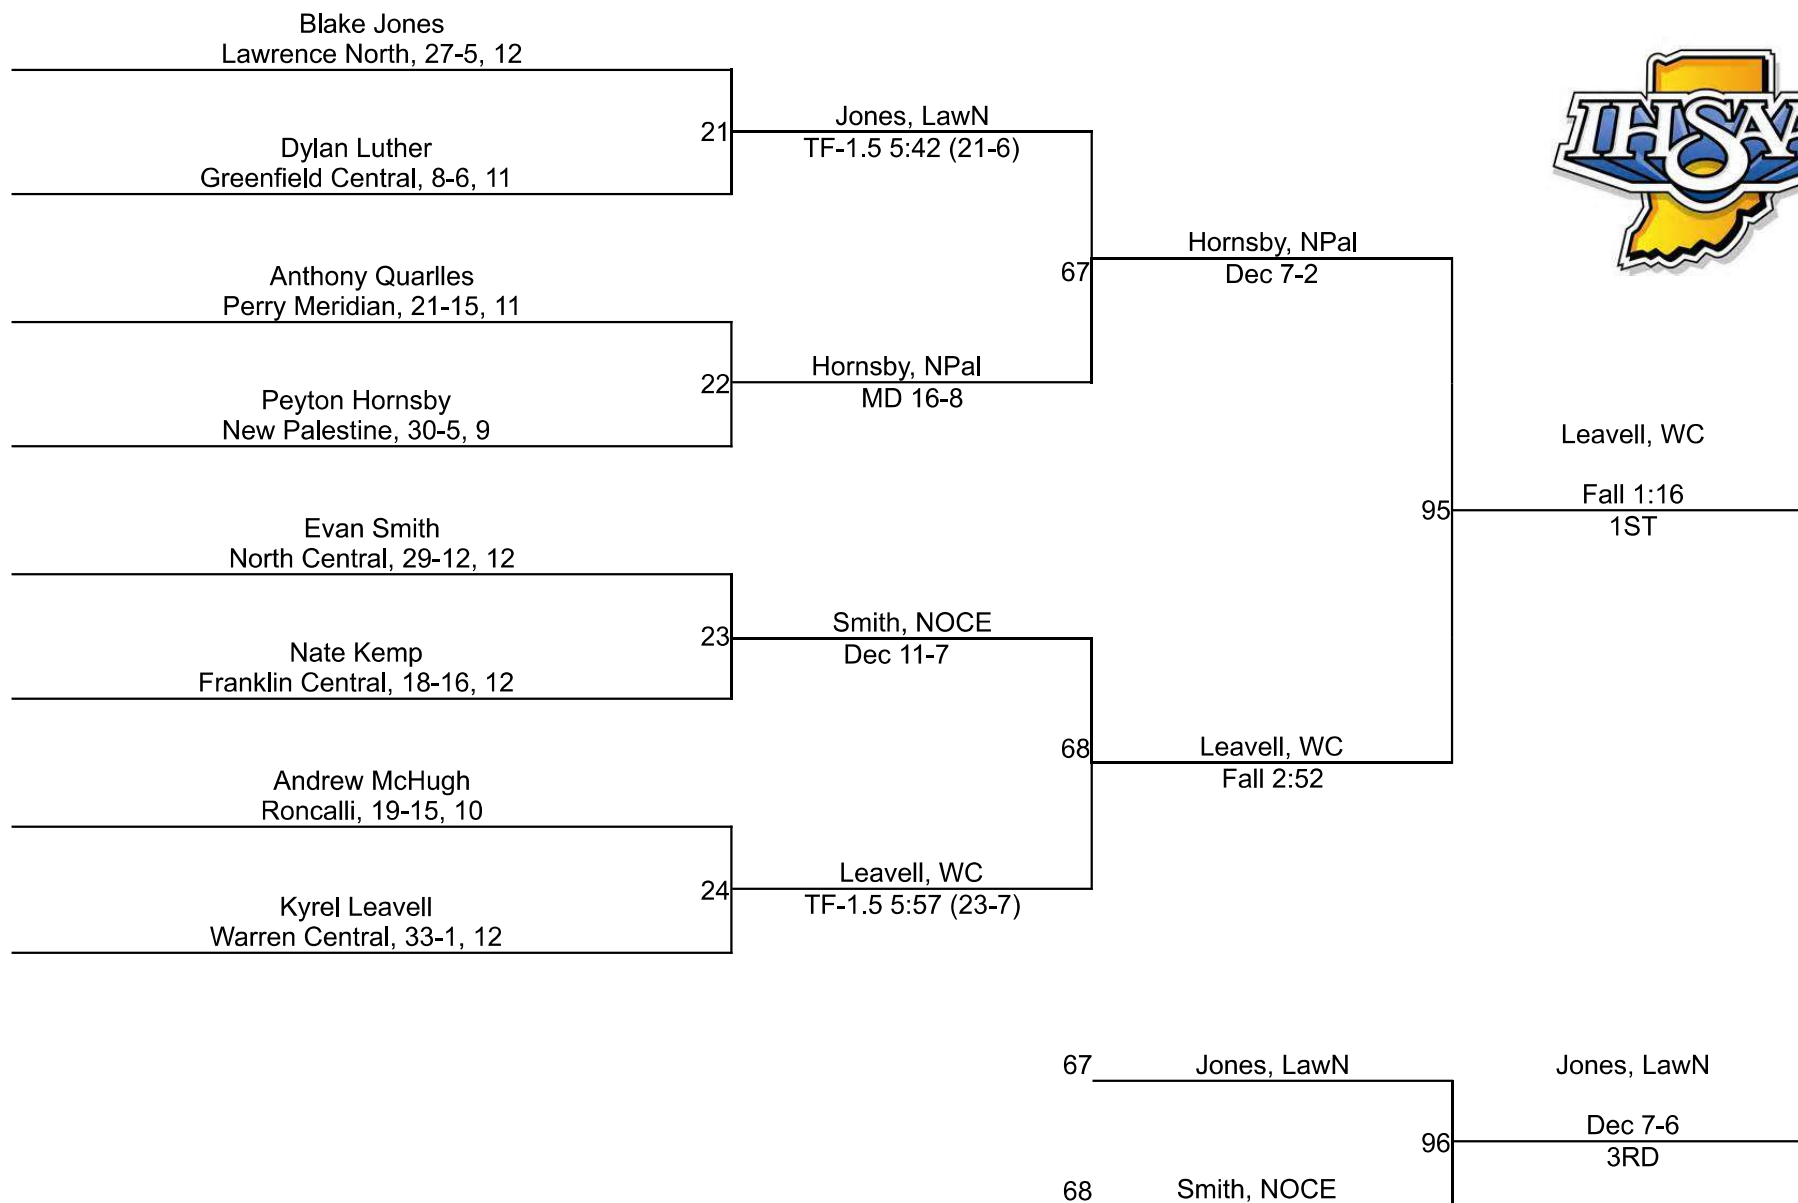

Team Scores

Printed on 02/04/2024 11:23 a.m.

Team Scores		
1	Warren Central	145.0
2	New Palestine	107.5
3	Roncalli	103.0
4	Perry Meridian	90.0
5	Greenfield Central	88.0
6	Lawrence North	54.5
7	Mt. Vernon (Fortville)	51.0
8	Franklin Central	38.0
9	North Central	32.5
10	Southport	21.0
11	Purdue Polytechnic	17.5
12	Indianapolis Lutheran	16.0
12	Shelbyville	16.0
14	Beech Grove	0.0
14	Indianapolis Scecina Memorial	0.0
14	Lawrence Central	0.0

IHSAA Regional @ Perry Meridian

106

IHSAA Regional @ Perry Meridian

113

IHSAA Regional @ Perry Meridian

120

IHSAA Regional @ Perry Meridian

126

IHSAA Regional @ Perry Meridian

132

IHSAA Regional @ Perry Meridian

138

IHSAA Regional @ Perry Meridian

144

IHSAA Regional @ Perry Meridian

150