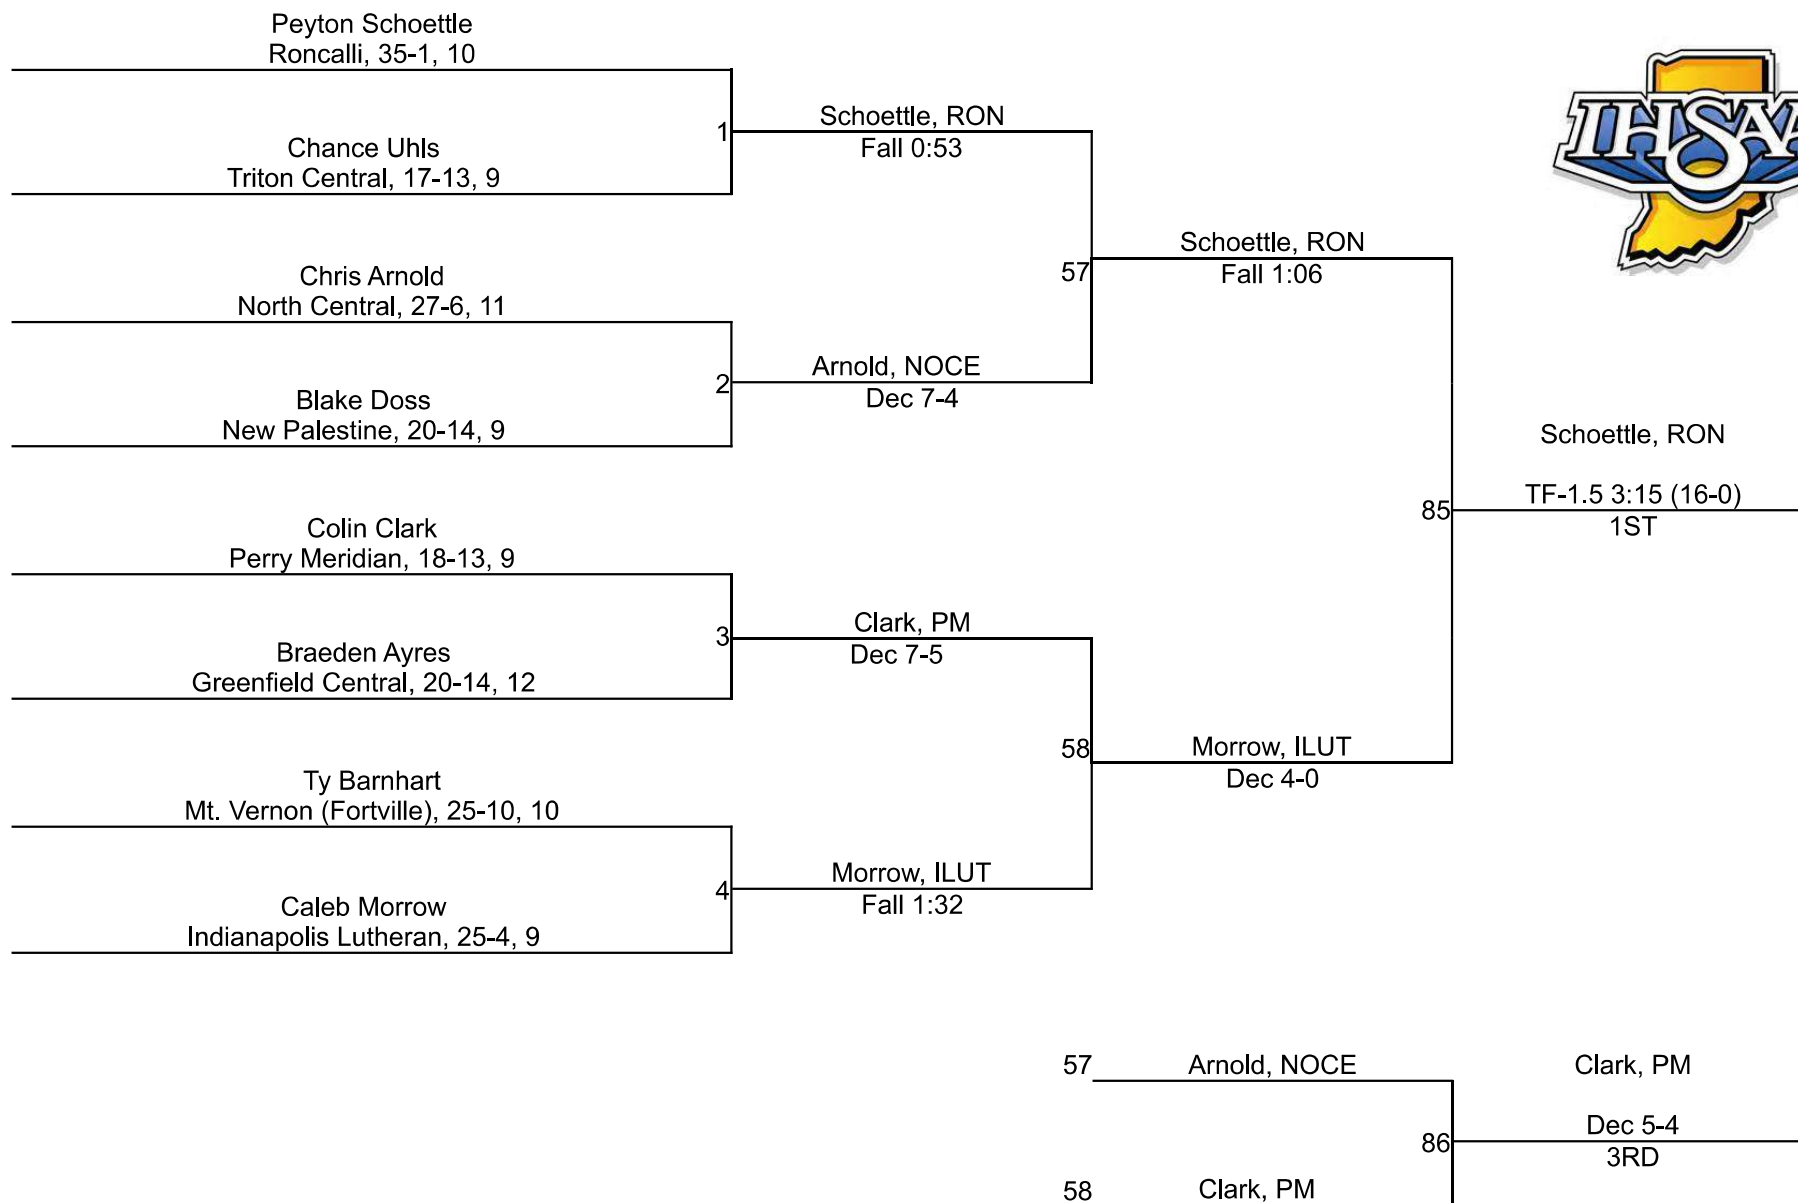

Team Scores

Printed on 02/04/2024 11:23 a.m.

Team Scores		
1	Warren Central	145.0
2	New Palestine	107.5
3	Roncalli	103.0
4	Perry Meridian	90.0
5	Greenfield Central	88.0
6	Lawrence North	54.5
7	Mt. Vernon (Fortville)	51.0
8	Franklin Central	38.0
9	North Central	32.5
10	Southport	21.0
11	Purdue Polytechnic	17.5
12	Indianapolis Lutheran	16.0
12	Shelbyville	16.0
14	Beech Grove	0.0
14	Indianapolis Scecina Memorial	0.0
14	Lawrence Central	0.0

IHSAA Regional @ Perry Meridian

106

IHSAA Regional @ Perry Meridian

113

IHSAA Regional @ Perry Meridian

120

IHSAA Regional @ Perry Meridian

126