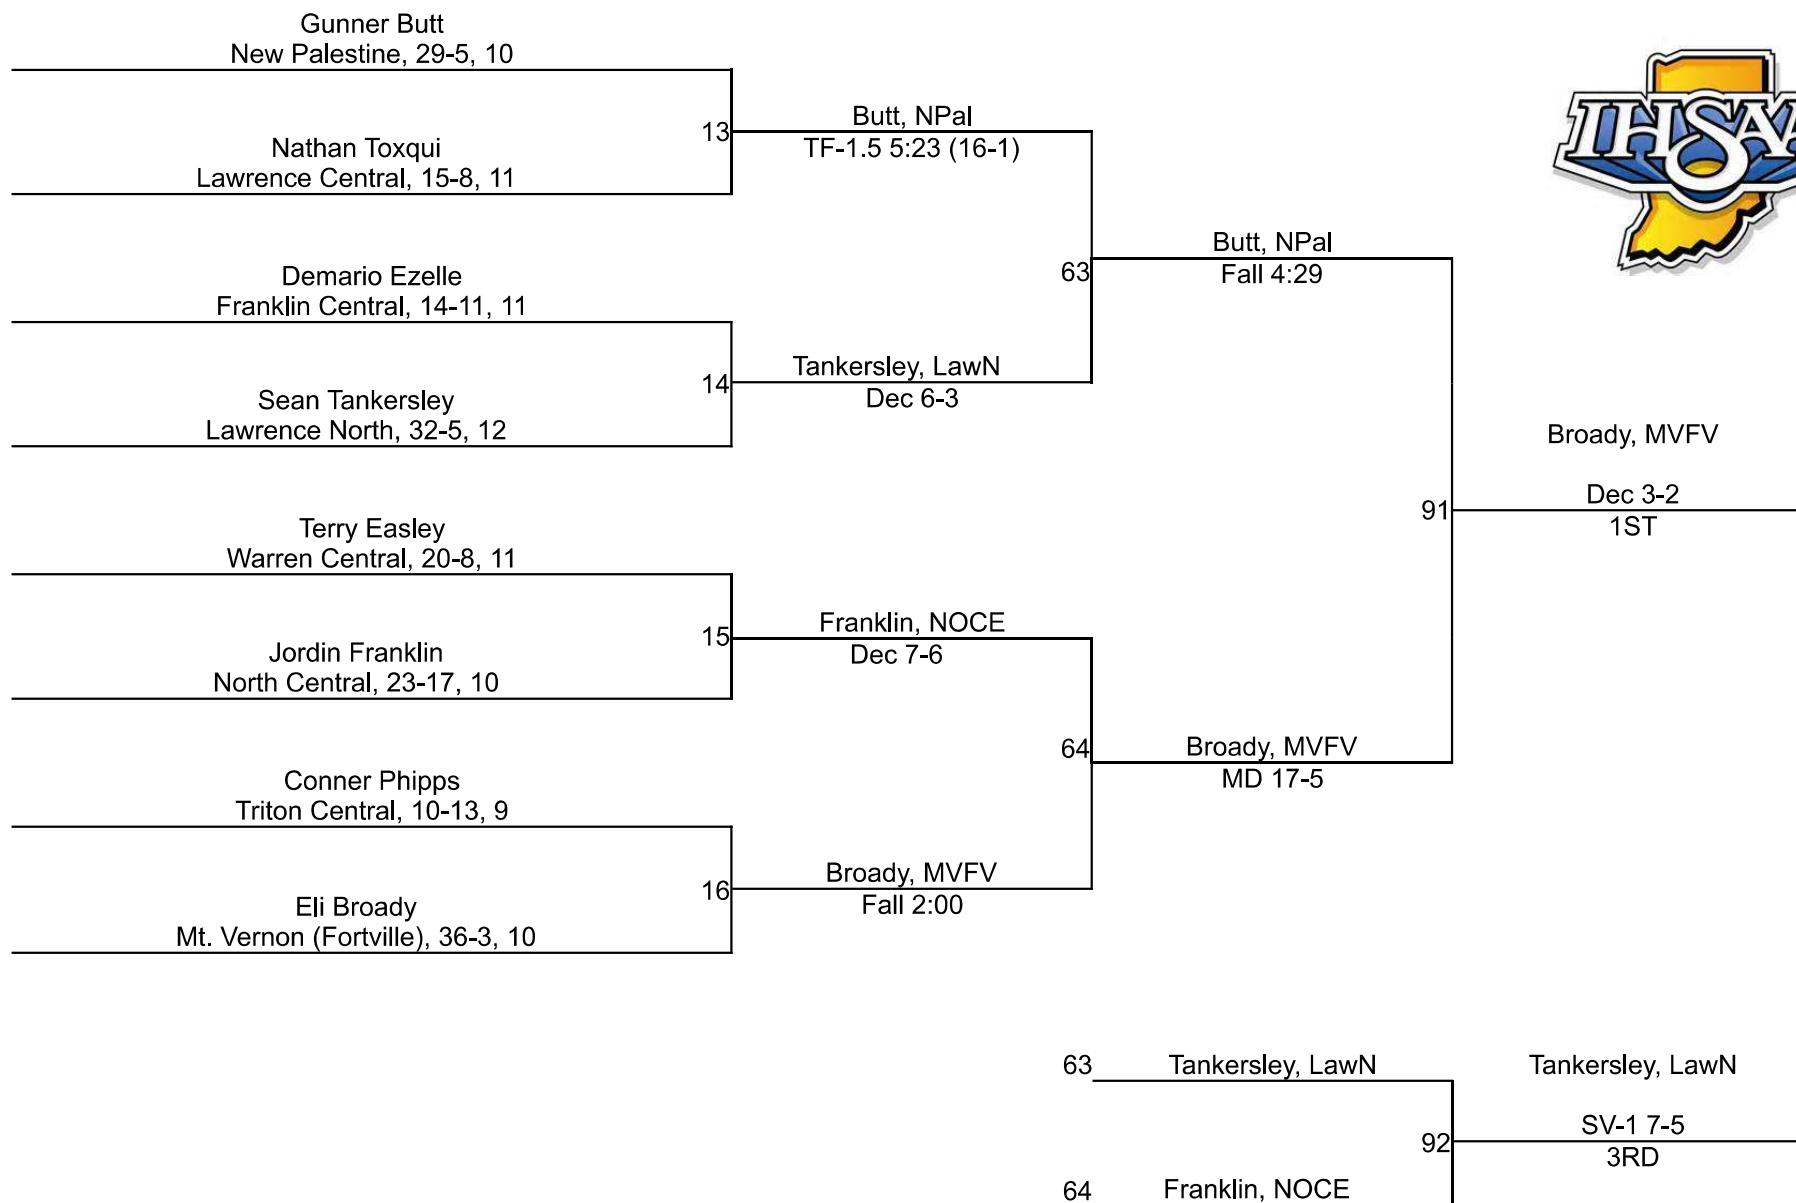

Team Scores

Printed on 02/04/2024 11:23 a.m.

Team Scores		
1	Warren Central	145.0
2	New Palestine	107.5
3	Roncalli	103.0
4	Perry Meridian	90.0
5	Greenfield Central	88.0
6	Lawrence North	54.5
7	Mt. Vernon (Fortville)	51.0
8	Franklin Central	38.0
9	North Central	32.5
10	Southport	21.0
11	Purdue Polytechnic	17.5
12	Indianapolis Lutheran	16.0
12	Shelbyville	16.0
14	Beech Grove	0.0
14	Indianapolis Scecina Memorial	0.0
14	Lawrence Central	0.0

IHSAA Regional @ Perry Meridian

106

IHSAA Regional @ Perry Meridian

113

IHSAA Regional @ Perry Meridian

120

IHSAA Regional @ Perry Meridian

126