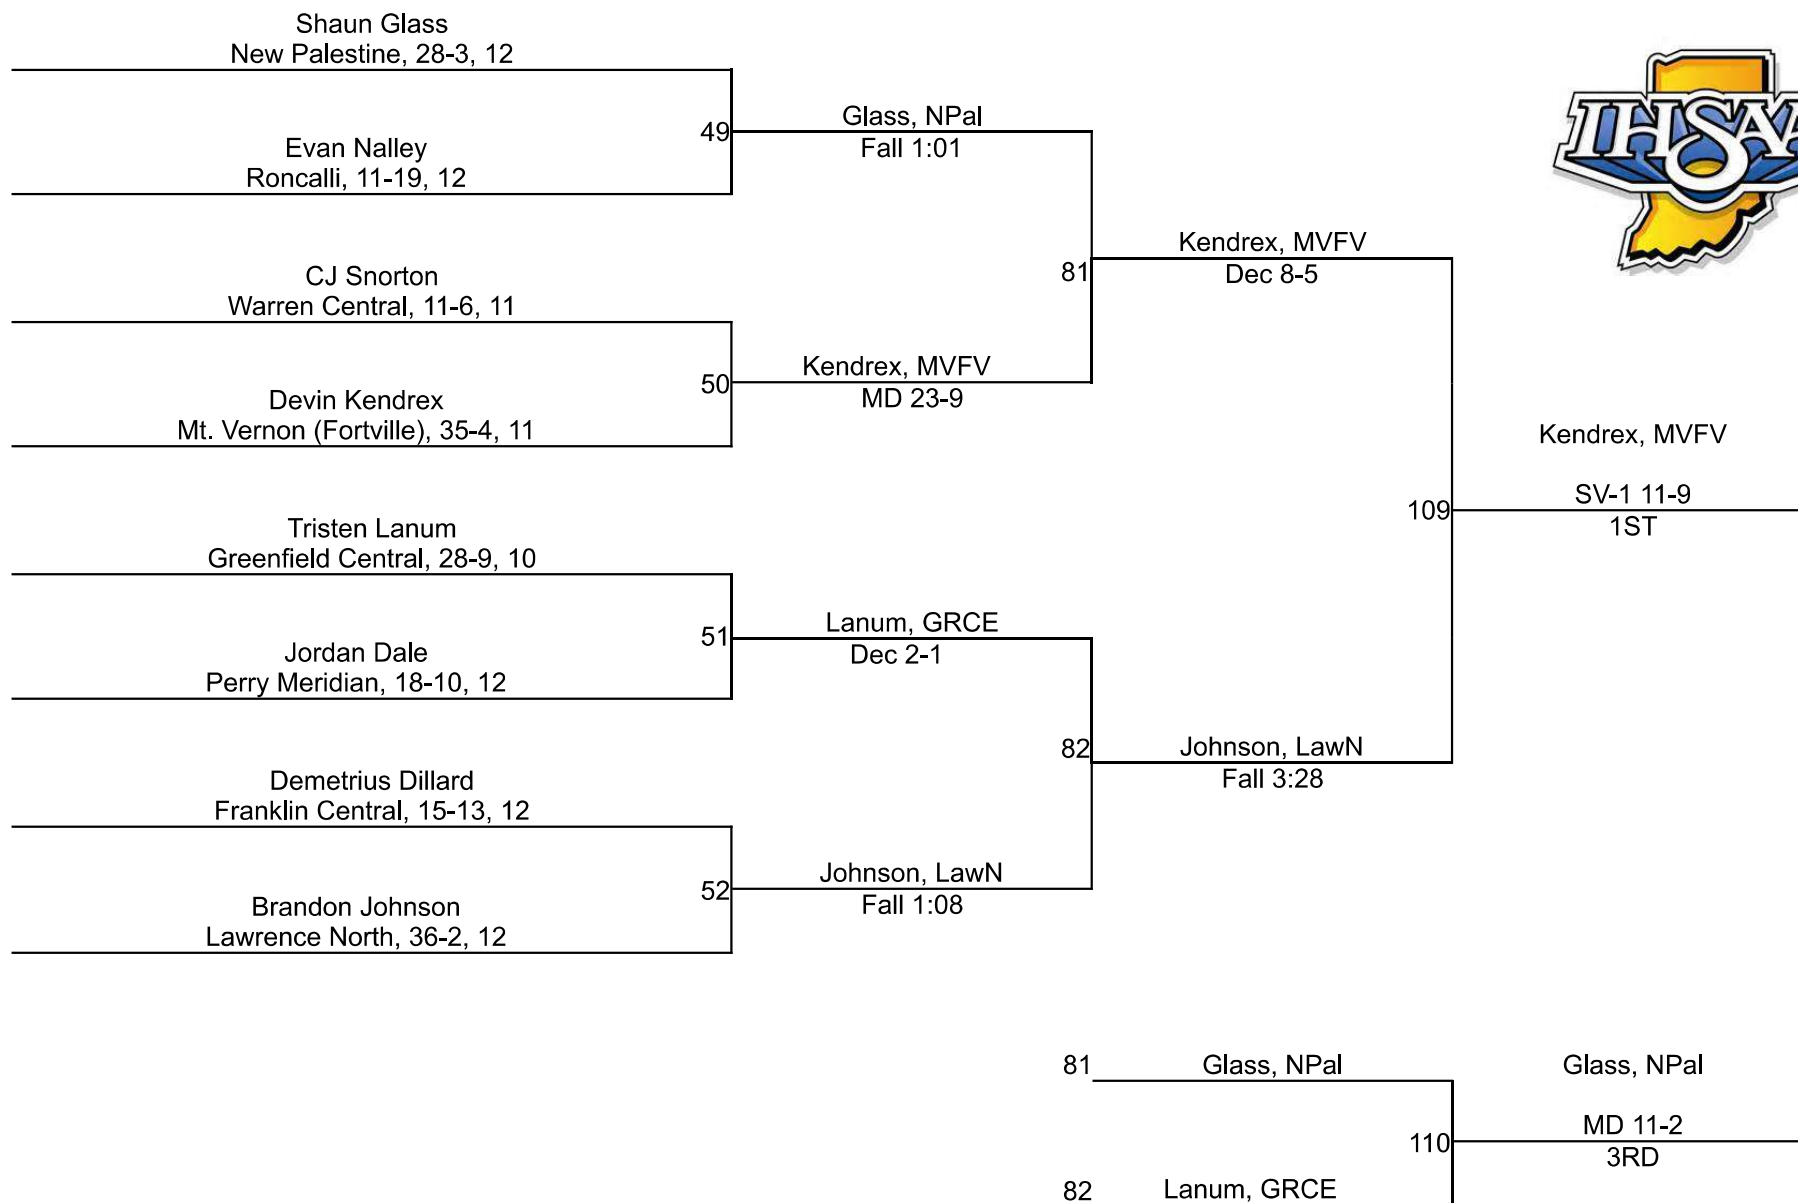

IHSAA Regional @ Perry Meridian

215