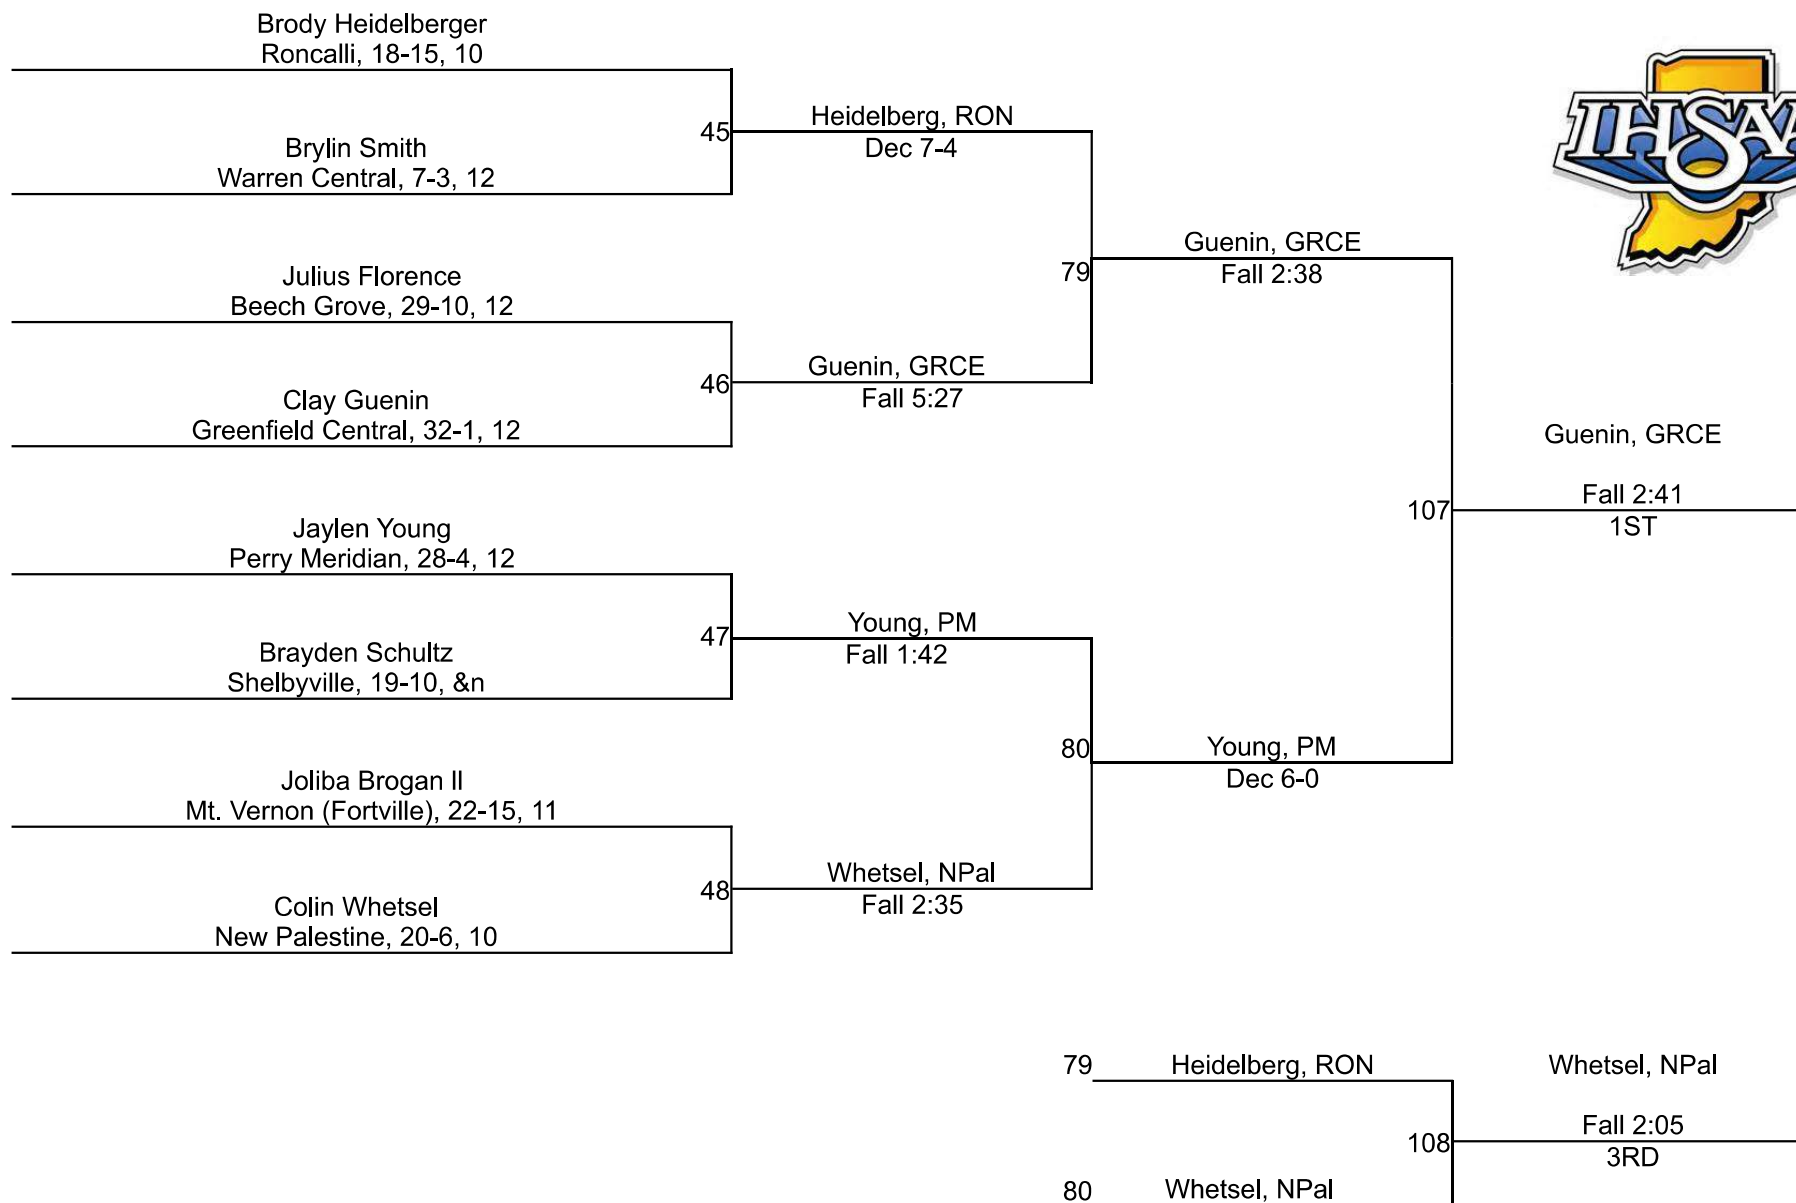

Team Scores

Printed on 02/04/2024 11:23 a.m.

Team Scores		
1	Warren Central	145.0
2	New Palestine	107.5
3	Roncalli	103.0
4	Perry Meridian	90.0
5	Greenfield Central	88.0
6	Lawrence North	54.5
7	Mt. Vernon (Fortville)	51.0
8	Franklin Central	38.0
9	North Central	32.5
10	Southport	21.0
11	Purdue Polytechnic	17.5
12	Indianapolis Lutheran	16.0
12	Shelbyville	16.0
14	Beech Grove	0.0
14	Indianapolis Scecina Memorial	0.0
14	Lawrence Central	0.0

IHSAA Regional @ Perry Meridian

157

IHSAA Regional @ Perry Meridian

165

IHSAA Regional @ Perry Meridian

175

IHSAA Regional @ Perry Meridian

190