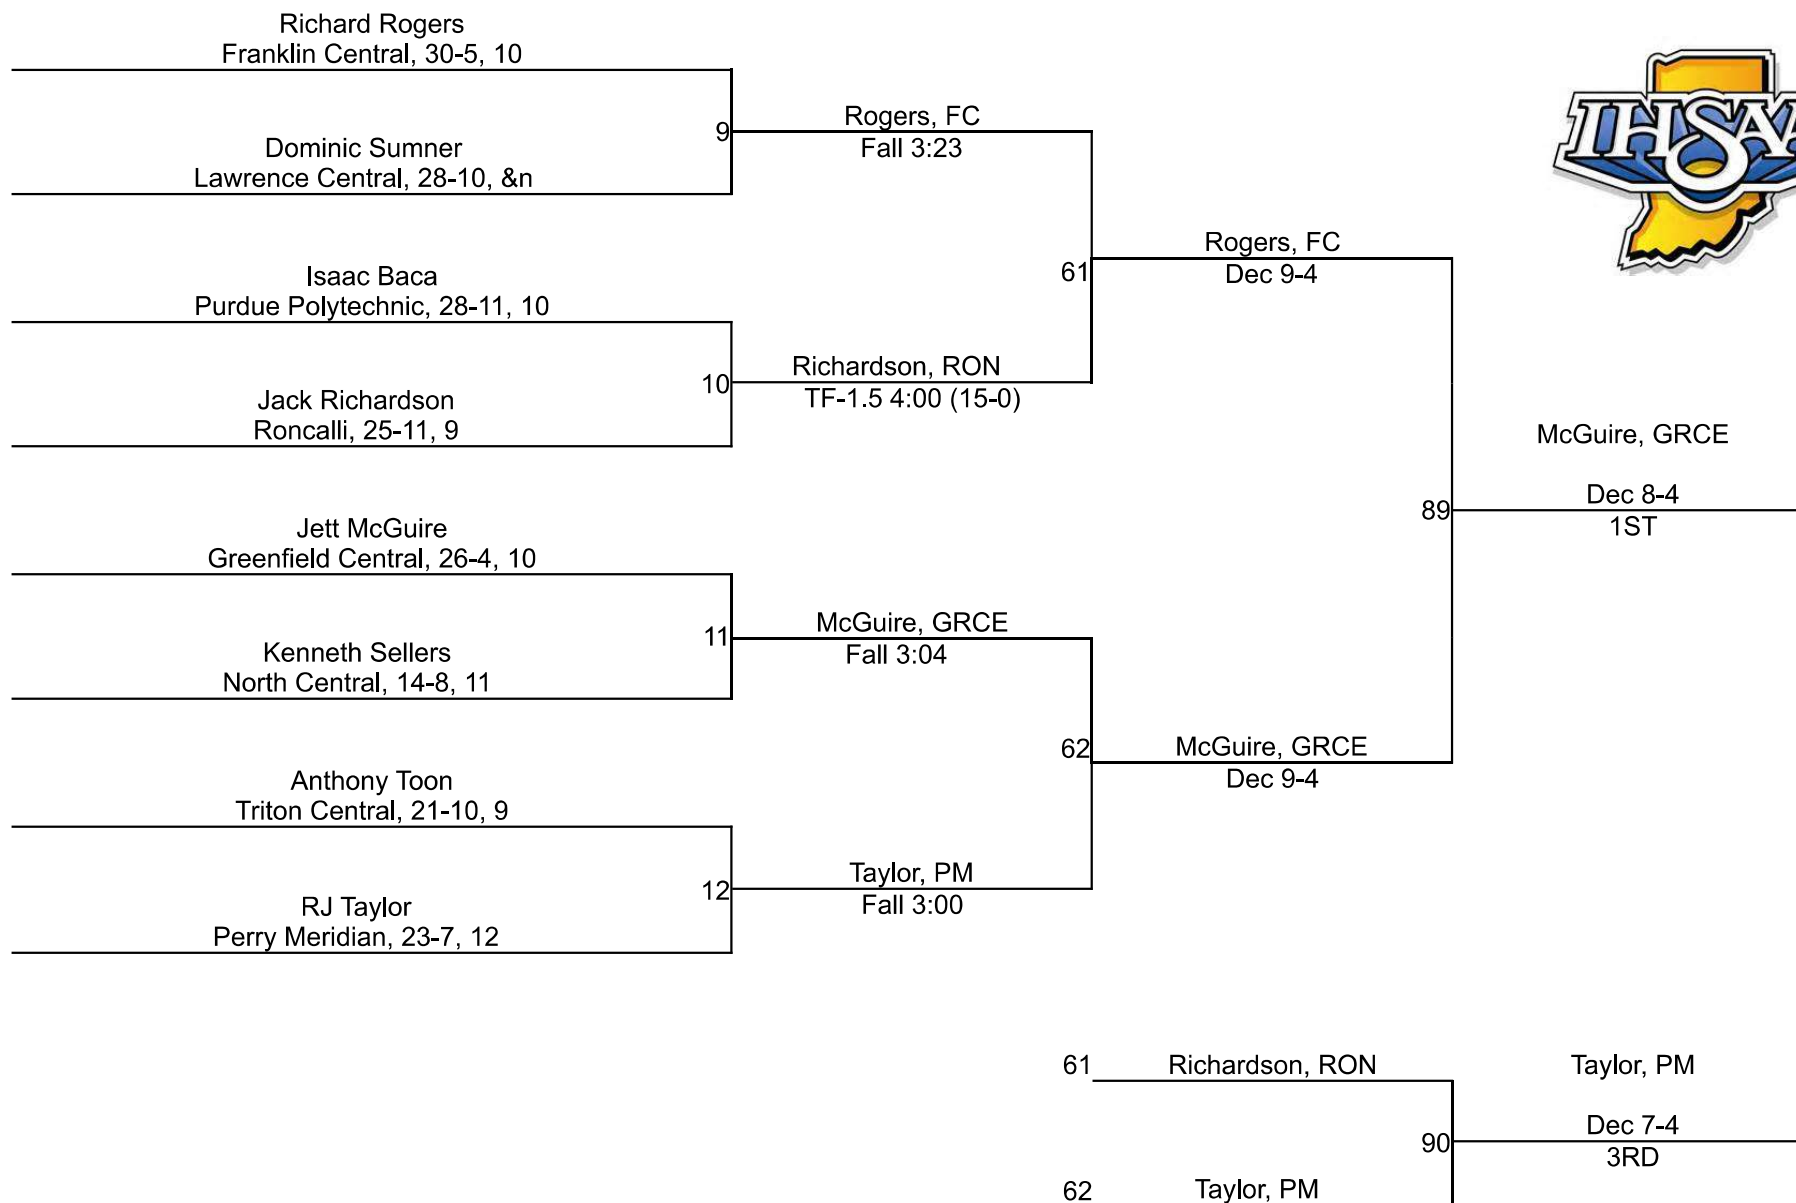

Team Scores

Printed on 02/04/2024 11:23 a.m.

Team Scores		
1	Warren Central	145.0
2	New Palestine	107.5
3	Roncalli	103.0
4	Perry Meridian	90.0
5	Greenfield Central	88.0
6	Lawrence North	54.5
7	Mt. Vernon (Fortville)	51.0
8	Franklin Central	38.0
9	North Central	32.5
10	Southport	21.0
11	Purdue Polytechnic	17.5
12	Indianapolis Lutheran	16.0
12	Shelbyville	16.0
14	Beech Grove	0.0
14	Indianapolis Scecina Memorial	0.0
14	Lawrence Central	0.0

IHSAA Regional @ Perry Meridian

106

IHSAA Regional @ Perry Meridian

113

IHSAA Regional @ Perry Meridian

120

IHSAA Regional @ Perry Meridian

126