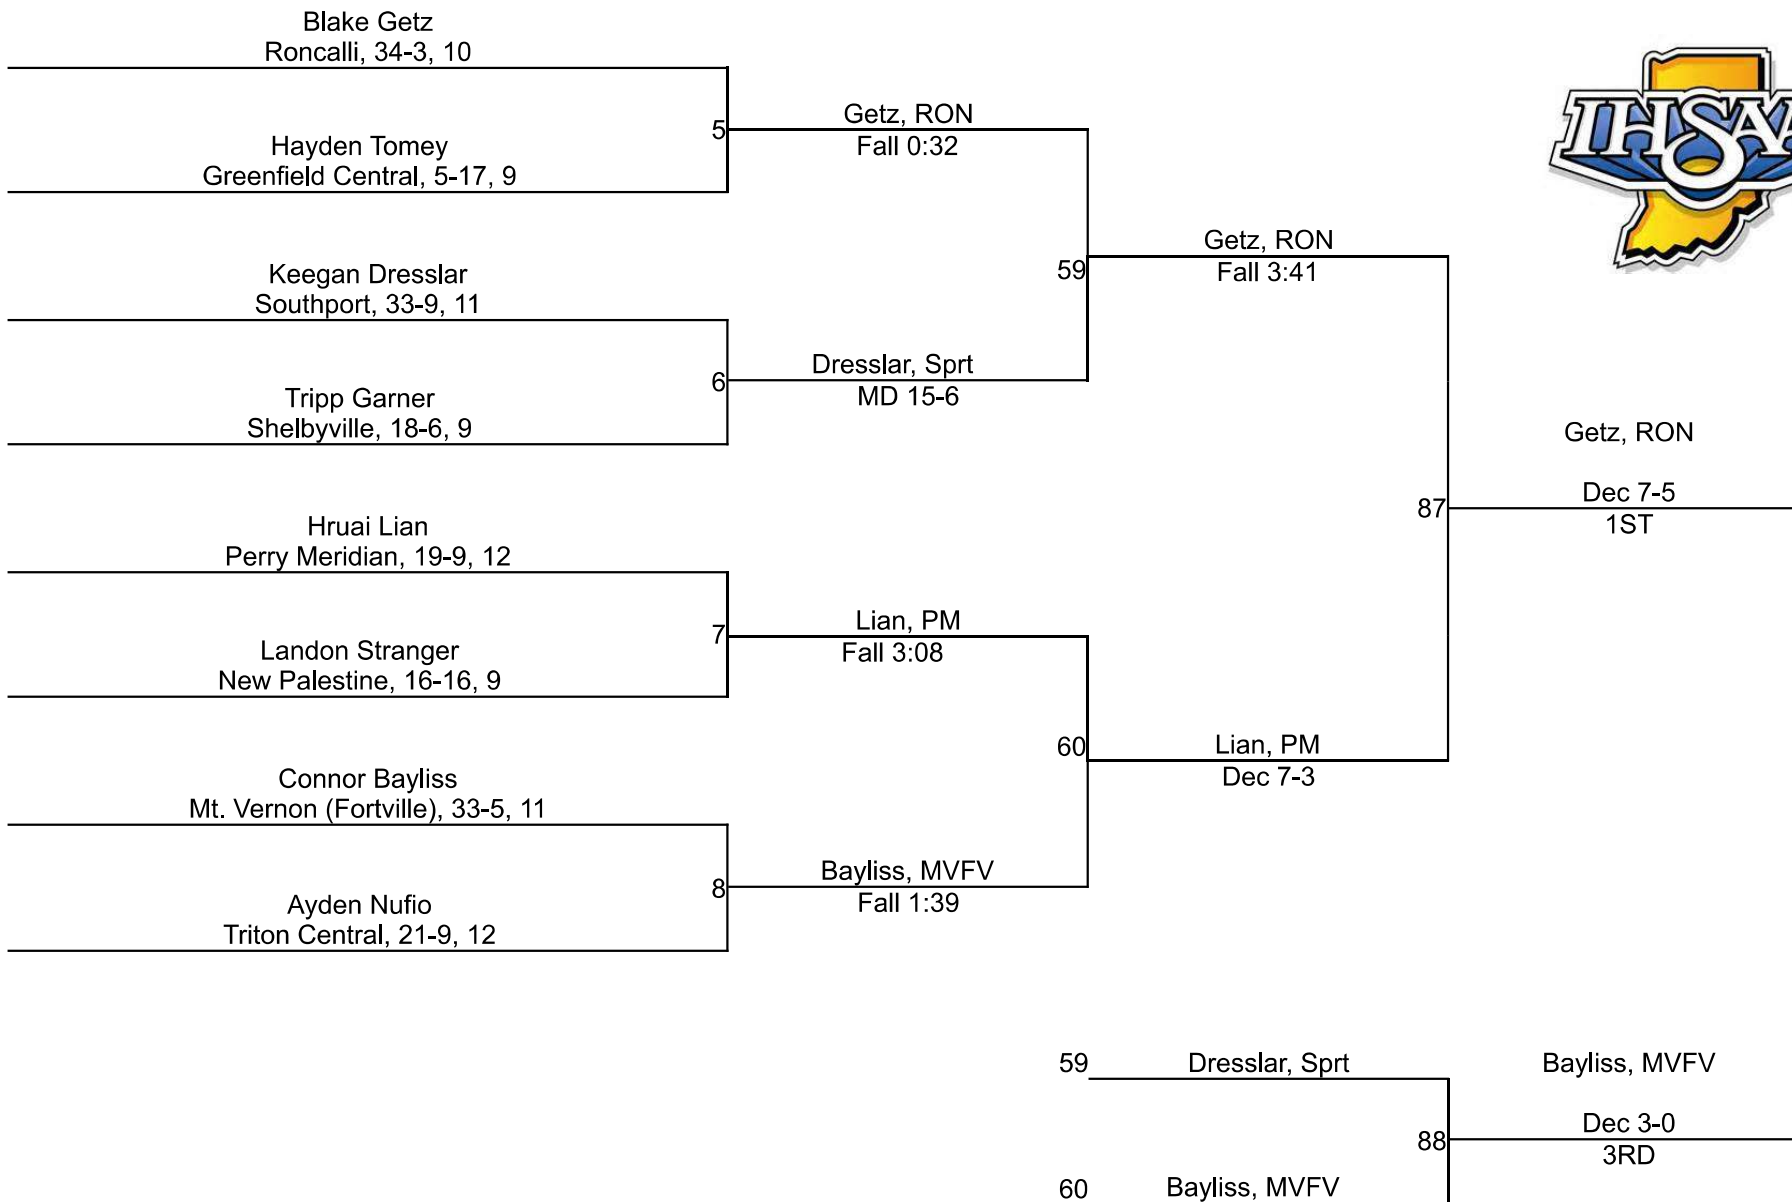

IHSAA Regional @ Perry Meridian

113