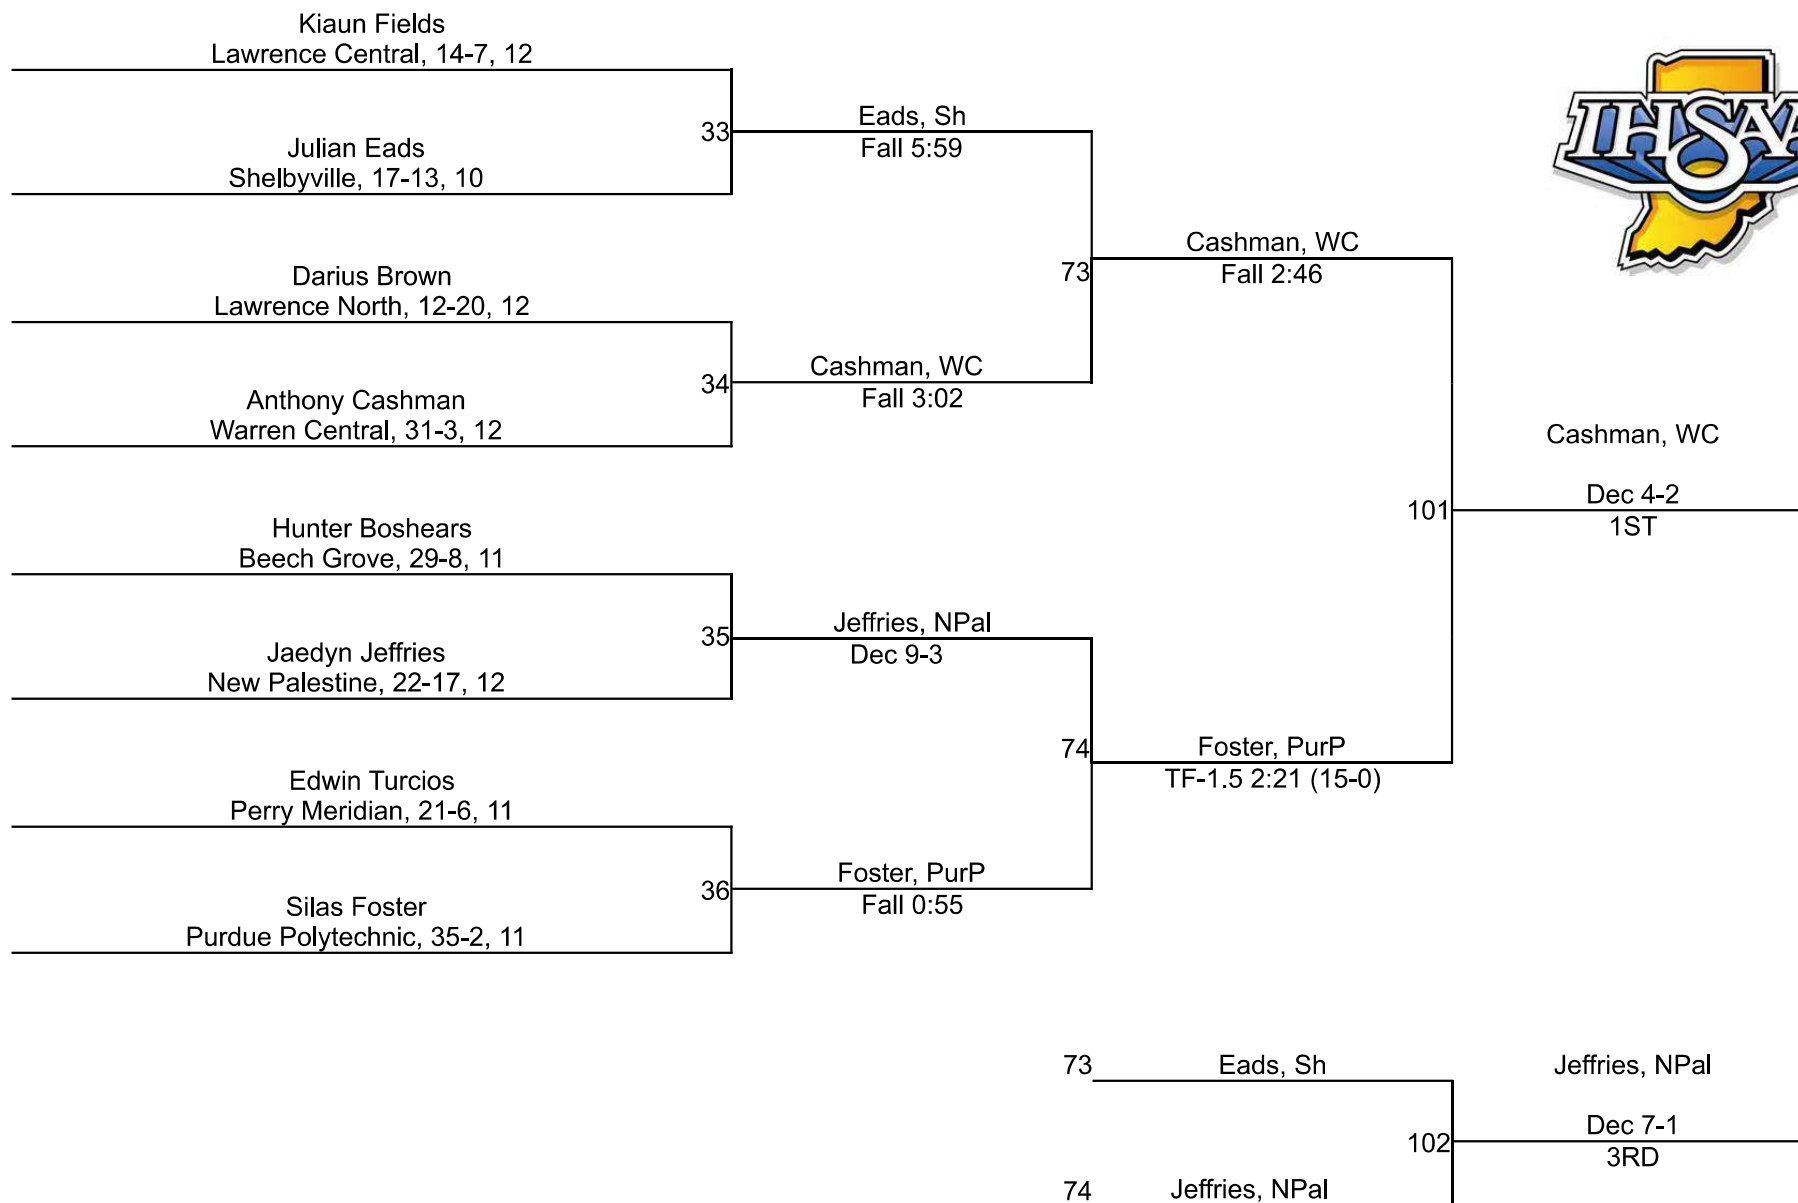

IHSAA Regional @ Perry Meridian

157