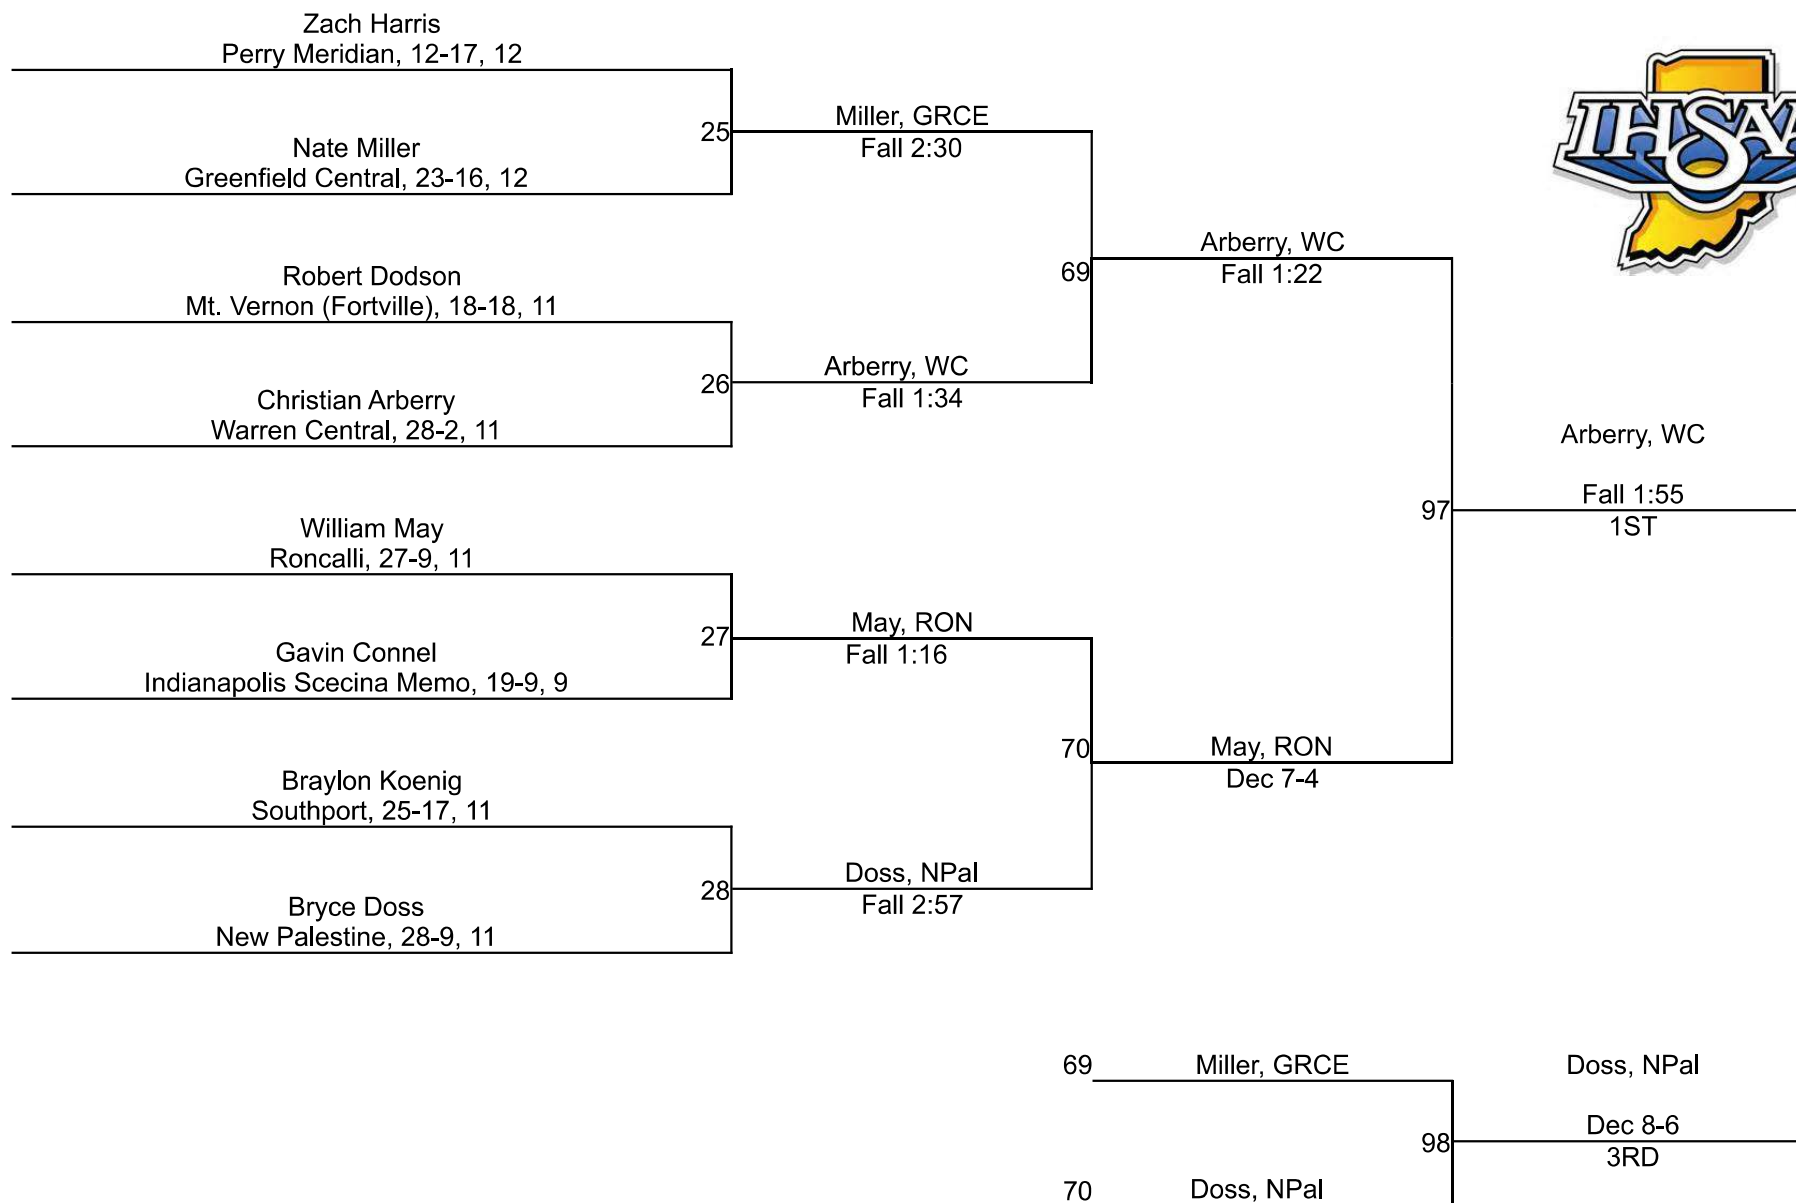

Team Scores

Printed on 02/04/2024 11:23 a.m.

Team Scores		
1	Warren Central	145.0
2	New Palestine	107.5
3	Roncalli	103.0
4	Perry Meridian	90.0
5	Greenfield Central	88.0
6	Lawrence North	54.5
7	Mt. Vernon (Fortville)	51.0
8	Franklin Central	38.0
9	North Central	32.5
10	Southport	21.0
11	Purdue Polytechnic	17.5
12	Indianapolis Lutheran	16.0
12	Shelbyville	16.0
14	Beech Grove	0.0
14	Indianapolis Scecina Memorial	0.0
14	Lawrence Central	0.0

IHSAA Regional @ Perry Meridian

132

IHSAA Regional @ Perry Meridian

138

IHSAA Regional @ Perry Meridian

144

IHSAA Regional @ Perry Meridian

150