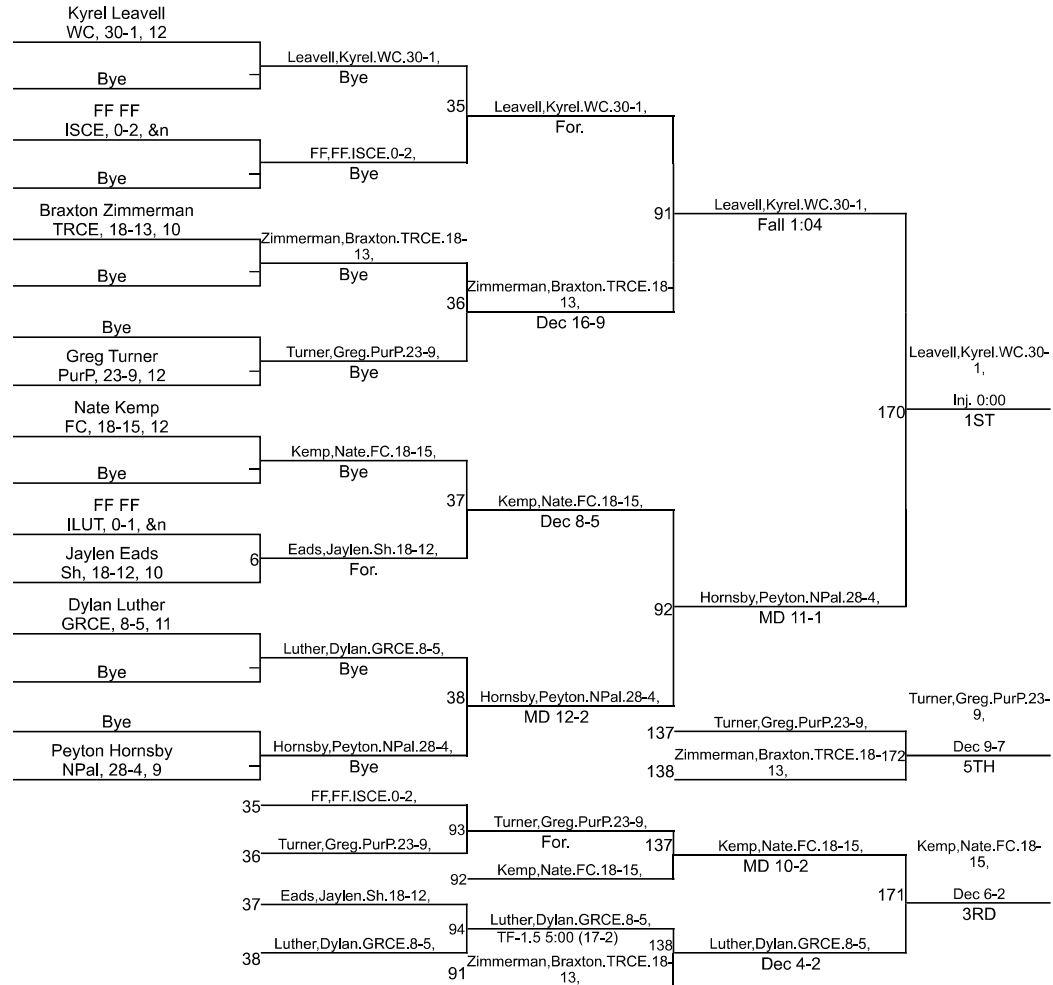

Team Scores

Printed on 01/27/2024 09:40 p.m.

Team Scores		
1	Warren Central	265.0
2	New Palestine	223.0
3	Greenfield Central	216.0
4	Franklin Central	167.0
5	Shelbyville	109.0
6	Purdue Polytechnic	82.5
7	Triton Central	78.0
8	Indianapolis Lutheran	57.0
9	Indianapolis Sccecina Memorial	20.0

IHSAA Shelbyville High School Sectional

IHSAA Shelbyville High School Sectional

126

IHSAA Shelbyville High School Sectional

138

IHSAA Shelbyville High School Sectional

144

IHSAA Shelbyville High School Sectional

157

IHSAA Shelbyville High School Sectional

175

IHSAA Shelbyville High School Sectional

190

IHSAA Shelbyville High School Sectional

215

IHSAA Shelbyville High School Sectional