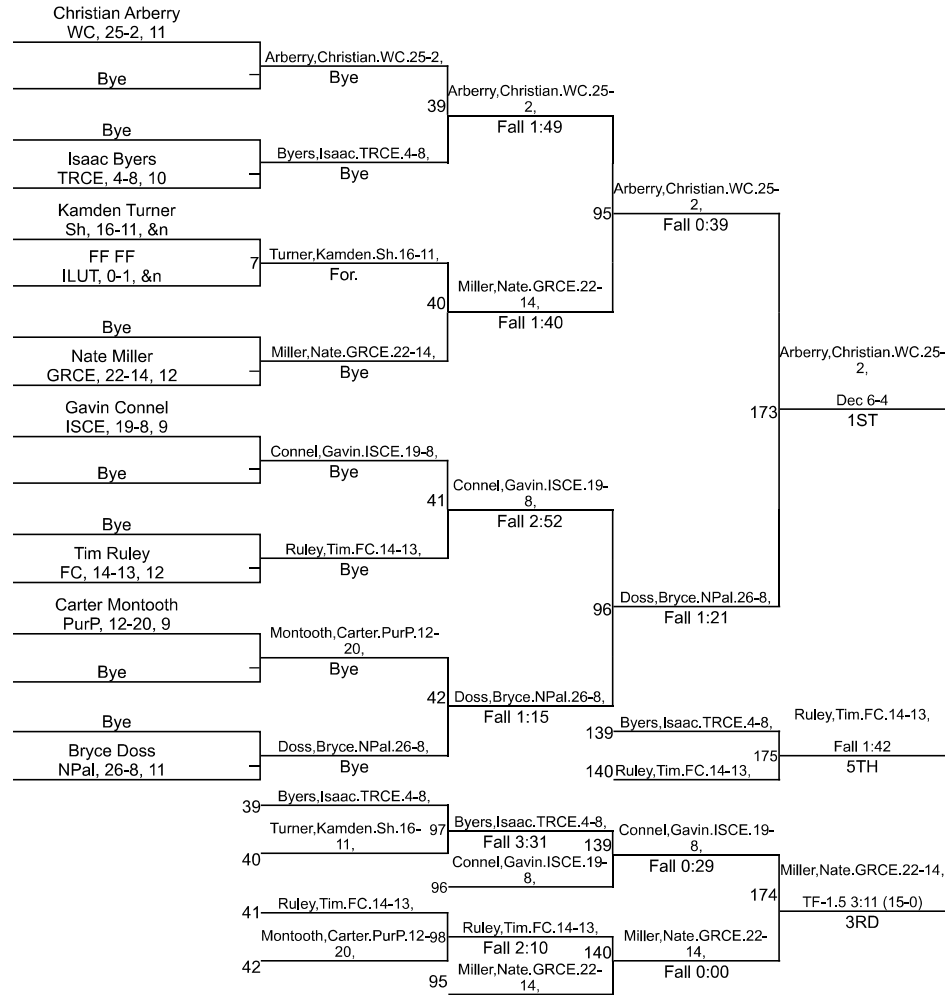

Team Scores

Printed on 01/27/2024 09:40 p.m.

Team Scores		
1	Warren Central	265.0
2	New Palestine	223.0
3	Greenfield Central	216.0
4	Franklin Central	167.0
5	Shelbyville	109.0
6	Purdue Polytechnic	82.5
7	Triton Central	78.0
8	Indianapolis Lutheran	57.0
9	Indianapolis Sccecina Memorial	20.0

IHSAA Shelbyville High School Sectional

IHSAA Shelbyville High School Sectional

126

IHSAA Shelbyville High School Sectional

138

IHSAA Shelbyville High School Sectional

144

IHSAA Shelbyville High School Sectional

157

IHSAA Shelbyville High School Sectional

175

IHSAA Shelbyville High School Sectional

190

IHSAA Shelbyville High School Sectional

215

IHSAA Shelbyville High School Sectional