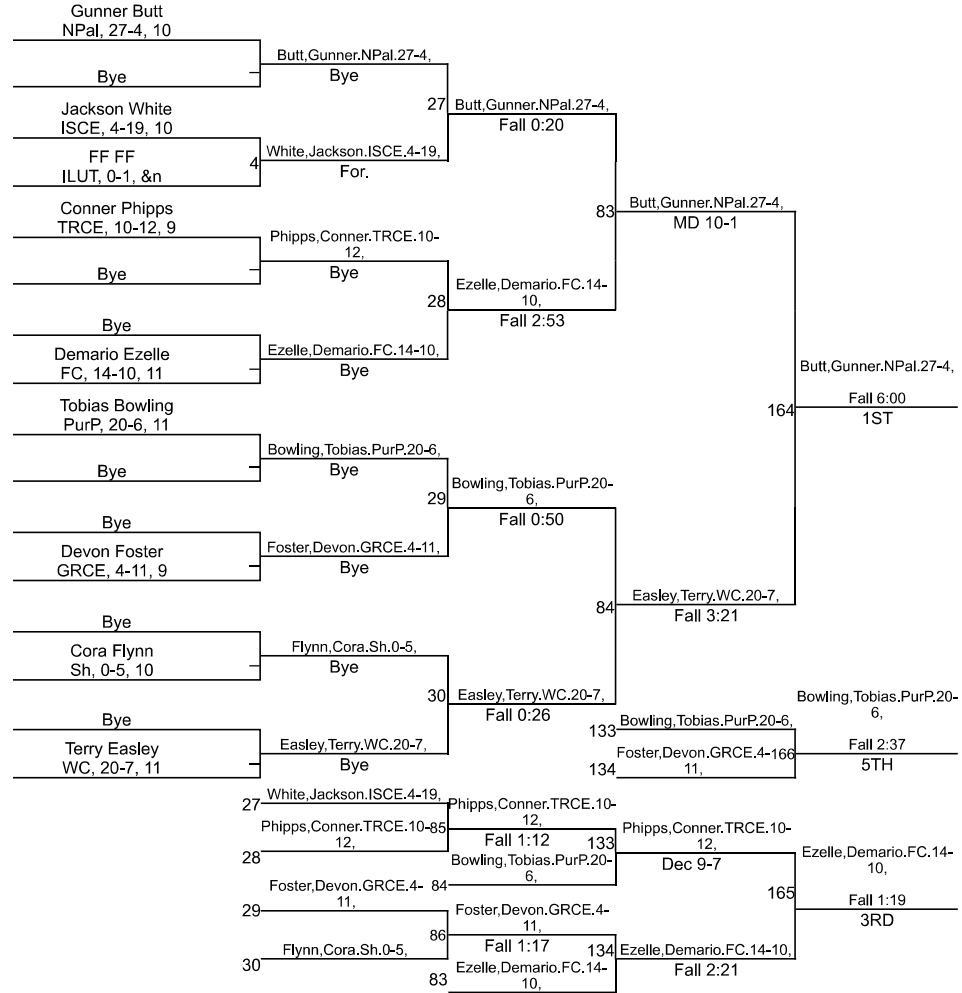

Team Scores

Printed on 01/27/2024 09:40 p.m.

Team Scores		
1	Warren Central	265.0
2	New Palestine	223.0
3	Greenfield Central	216.0
4	Franklin Central	167.0
5	Shelbyville	109.0
6	Purdue Polytechnic	82.5
7	Triton Central	78.0
8	Indianapolis Lutheran	57.0
9	Indianapolis Sccecina Memorial	20.0

IHSAA Shelbyville High School Sectional

IHSAA Shelbyville High School Sectional

126

IHSAA Shelbyville High School Sectional

138

IHSAA Shelbyville High School Sectional

144

IHSAA Shelbyville High School Sectional