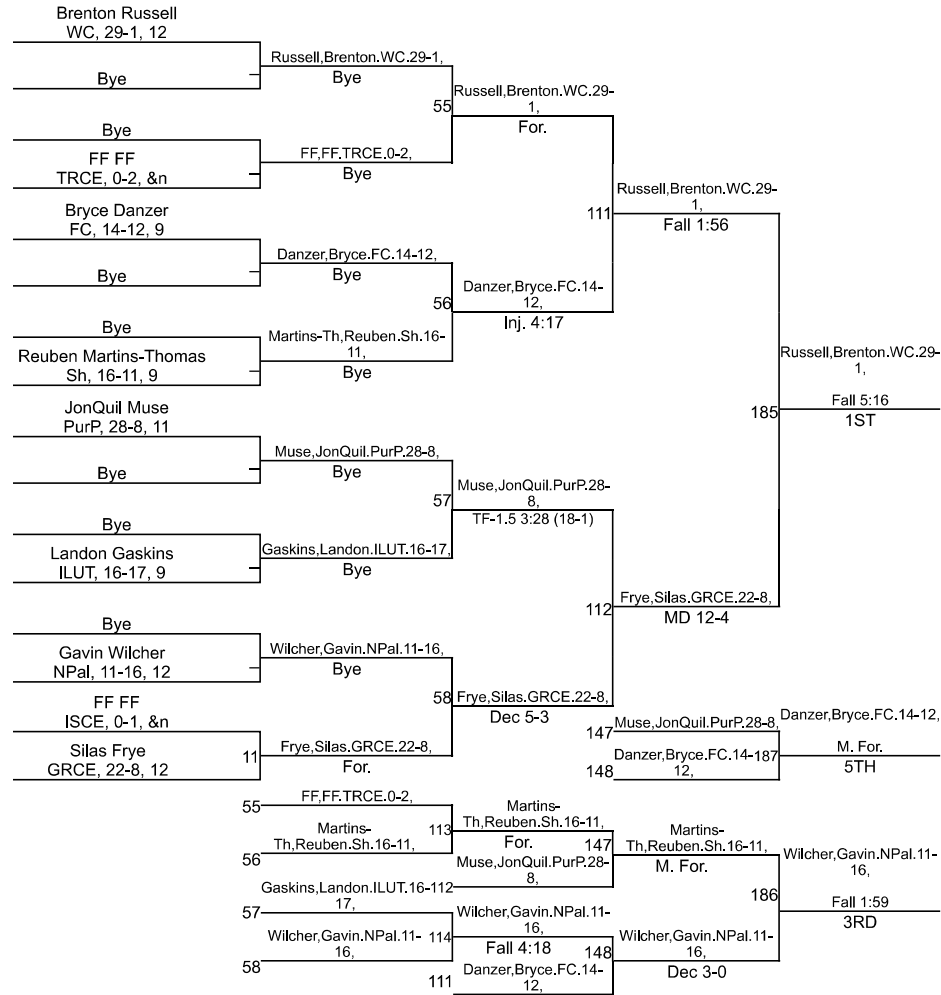

Team Scores

Printed on 01/27/2024 09:40 p.m.

Team Scores		
1	Warren Central	265.0
2	New Palestine	223.0
3	Greenfield Central	216.0
4	Franklin Central	167.0
5	Shelbyville	109.0
6	Purdue Polytechnic	82.5
7	Triton Central	78.0
8	Indianapolis Lutheran	57.0
9	Indianapolis Sccecina Memorial	20.0

IHSAA Shelbyville High School Sectional

IHSAA Shelbyville High School Sectional

126

IHSAA Shelbyville High School Sectional

138

IHSAA Shelbyville High School Sectional

144

IHSAA Shelbyville High School Sectional

157

IHSAA Shelbyville High School Sectional

175

IHSAA Shelbyville High School Sectional

190

IHSAA Shelbyville High School Sectional

215

IHSAA Shelbyville High School Sectional