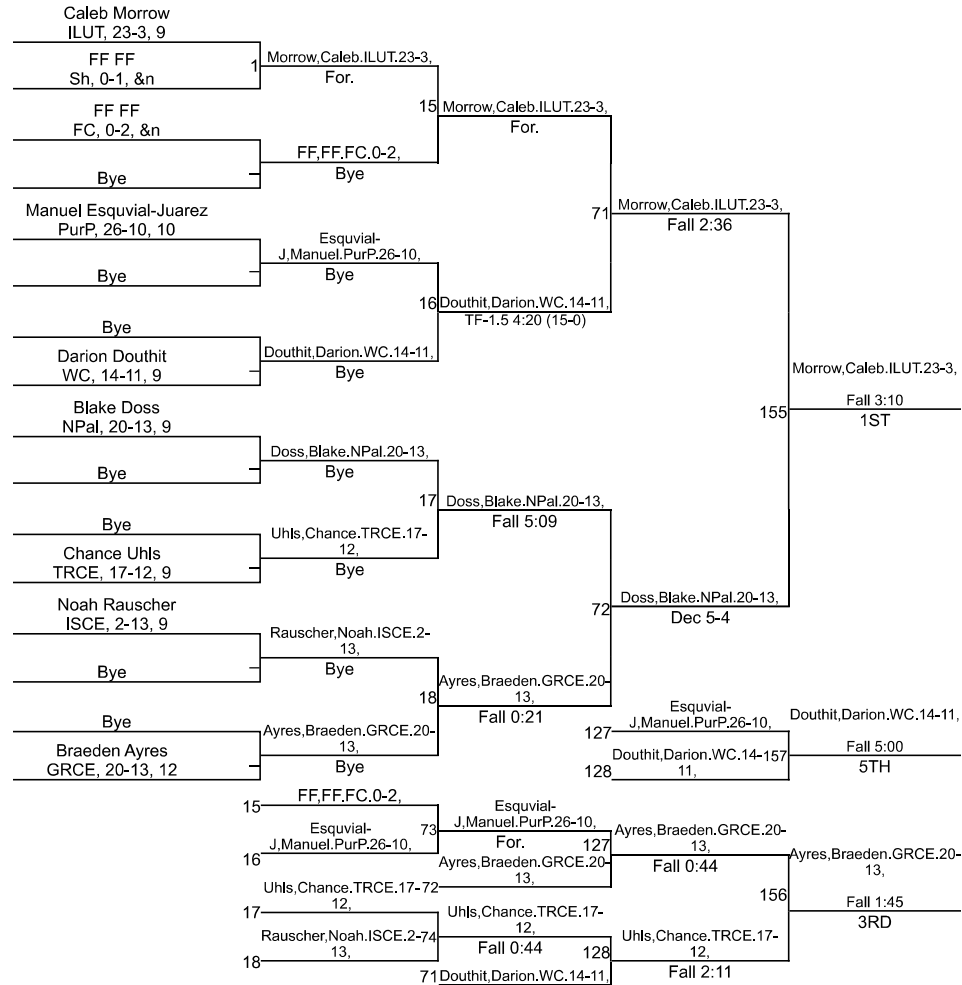

Team Scores

Printed on 01/27/2024 09:40 p.m.

Team Scores		
1	Warren Central	265.0
2	New Palestine	223.0
3	Greenfield Central	216.0
4	Franklin Central	167.0
5	Shelbyville	109.0
6	Purdue Polytechnic	82.5
7	Triton Central	78.0
8	Indianapolis Lutheran	57.0
9	Indianapolis Sccecina Memorial	20.0

IHSAA Shelbyville High School Sectional

IHSAA Shelbyville High School Sectional

126

IHSAA Shelbyville High School Sectional

138

IHSAA Shelbyville High School Sectional

144

IHSAA Shelbyville High School Sectional