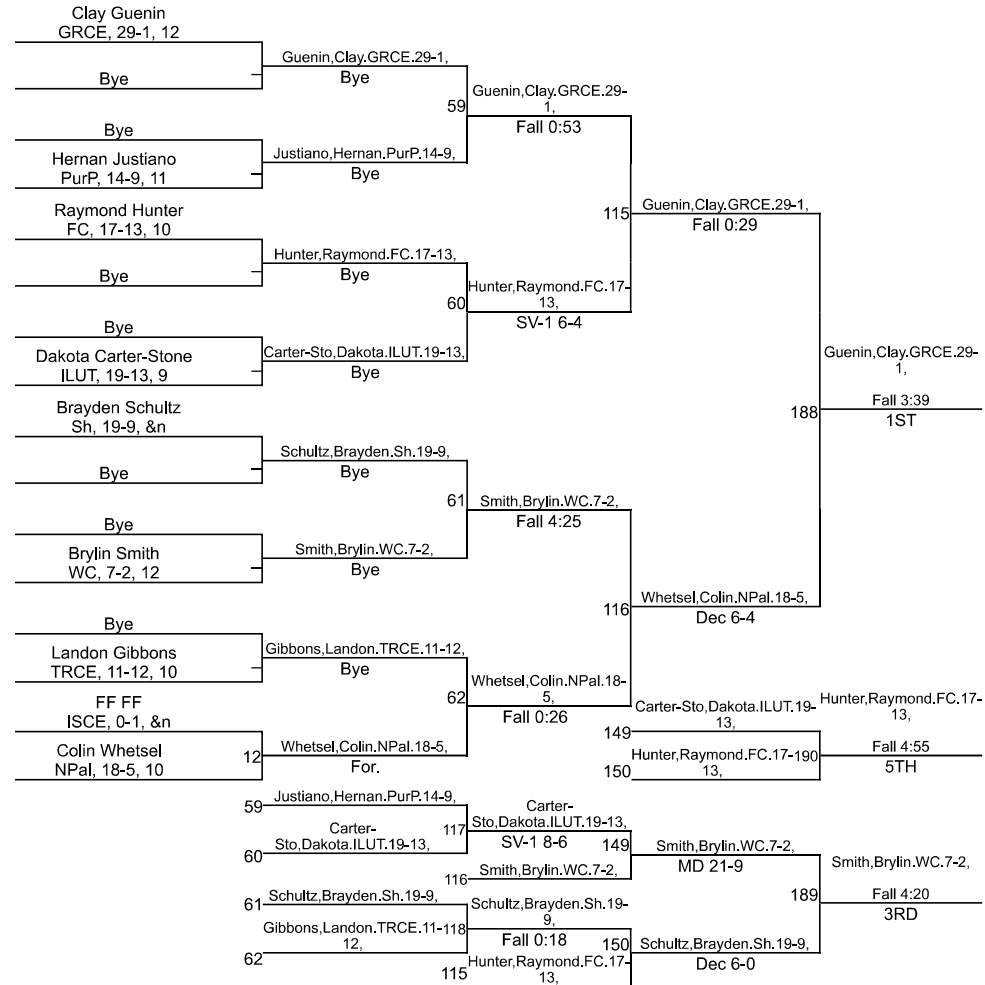

Team Scores

Printed on 01/27/2024 09:40 p.m.

Team Scores		
1	Warren Central	265.0
2	New Palestine	223.0
3	Greenfield Central	216.0
4	Franklin Central	167.0
5	Shelbyville	109.0
6	Purdue Polytechnic	82.5
7	Triton Central	78.0
8	Indianapolis Lutheran	57.0
9	Indianapolis Sccecina Memorial	20.0

IHSAA Shelbyville High School Sectional

IHSAA Shelbyville High School Sectional

126

IHSAA Shelbyville High School Sectional

138

IHSAA Shelbyville High School Sectional

144

IHSAA Shelbyville High School Sectional

157

IHSAA Shelbyville High School Sectional

175

IHSAA Shelbyville High School Sectional

190

IHSAA Shelbyville High School Sectional

215

IHSAA Shelbyville High School Sectional