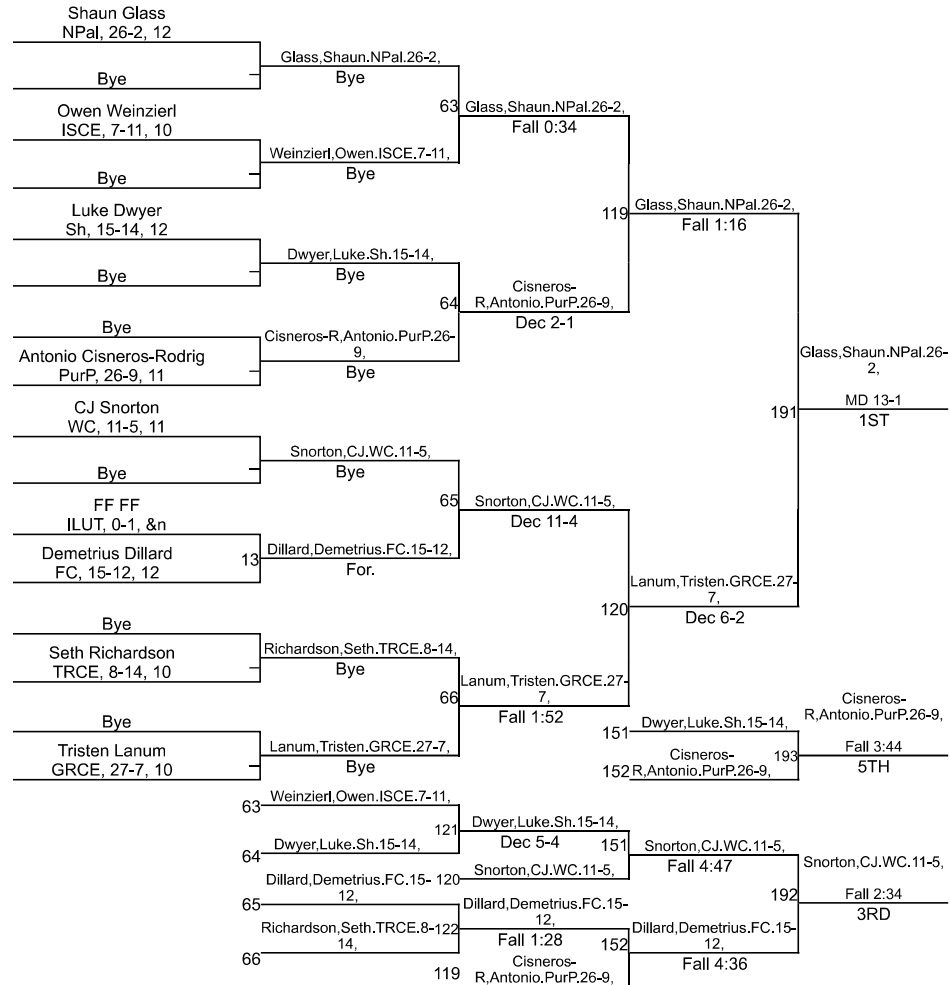

Team Scores

Printed on 01/27/2024 09:40 p.m.

Team Scores		
1	Warren Central	265.0
2	New Palestine	223.0
3	Greenfield Central	216.0
4	Franklin Central	167.0
5	Shelbyville	109.0
6	Purdue Polytechnic	82.5
7	Triton Central	78.0
8	Indianapolis Lutheran	57.0
9	Indianapolis Sccecina Memorial	20.0

IHSAA Shelbyville High School Sectional

IHSAA Shelbyville High School Sectional

126

IHSAA Shelbyville High School Sectional

138

IHSAA Shelbyville High School Sectional

144

IHSAA Shelbyville High School Sectional

157

IHSAA Shelbyville High School Sectional

175

IHSAA Shelbyville High School Sectional

190

IHSAA Shelbyville High School Sectional

215

IHSAA Shelbyville High School Sectional