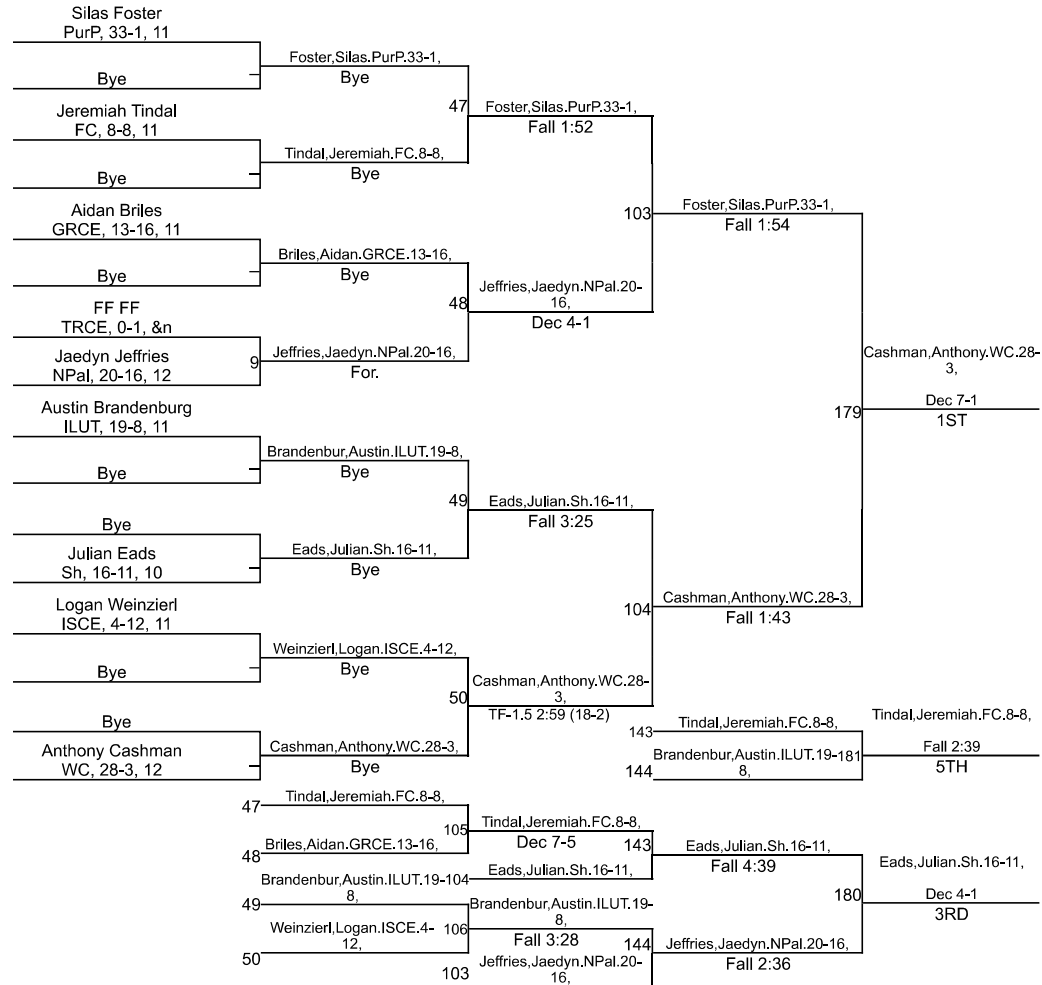

Team Scores

Printed on 01/27/2024 09:40 p.m.

Team Scores		
1	Warren Central	265.0
2	New Palestine	223.0
3	Greenfield Central	216.0
4	Franklin Central	167.0
5	Shelbyville	109.0
6	Purdue Polytechnic	82.5
7	Triton Central	78.0
8	Indianapolis Lutheran	57.0
9	Indianapolis Sccecina Memorial	20.0

IHSAA Shelbyville High School Sectional

IHSAA Shelbyville High School Sectional

126

IHSAA Shelbyville High School Sectional

138

IHSAA Shelbyville High School Sectional

144

IHSAA Shelbyville High School Sectional

157

IHSAA Shelbyville High School Sectional

175

IHSAA Shelbyville High School Sectional

190

IHSAA Shelbyville High School Sectional

215

IHSAA Shelbyville High School Sectional