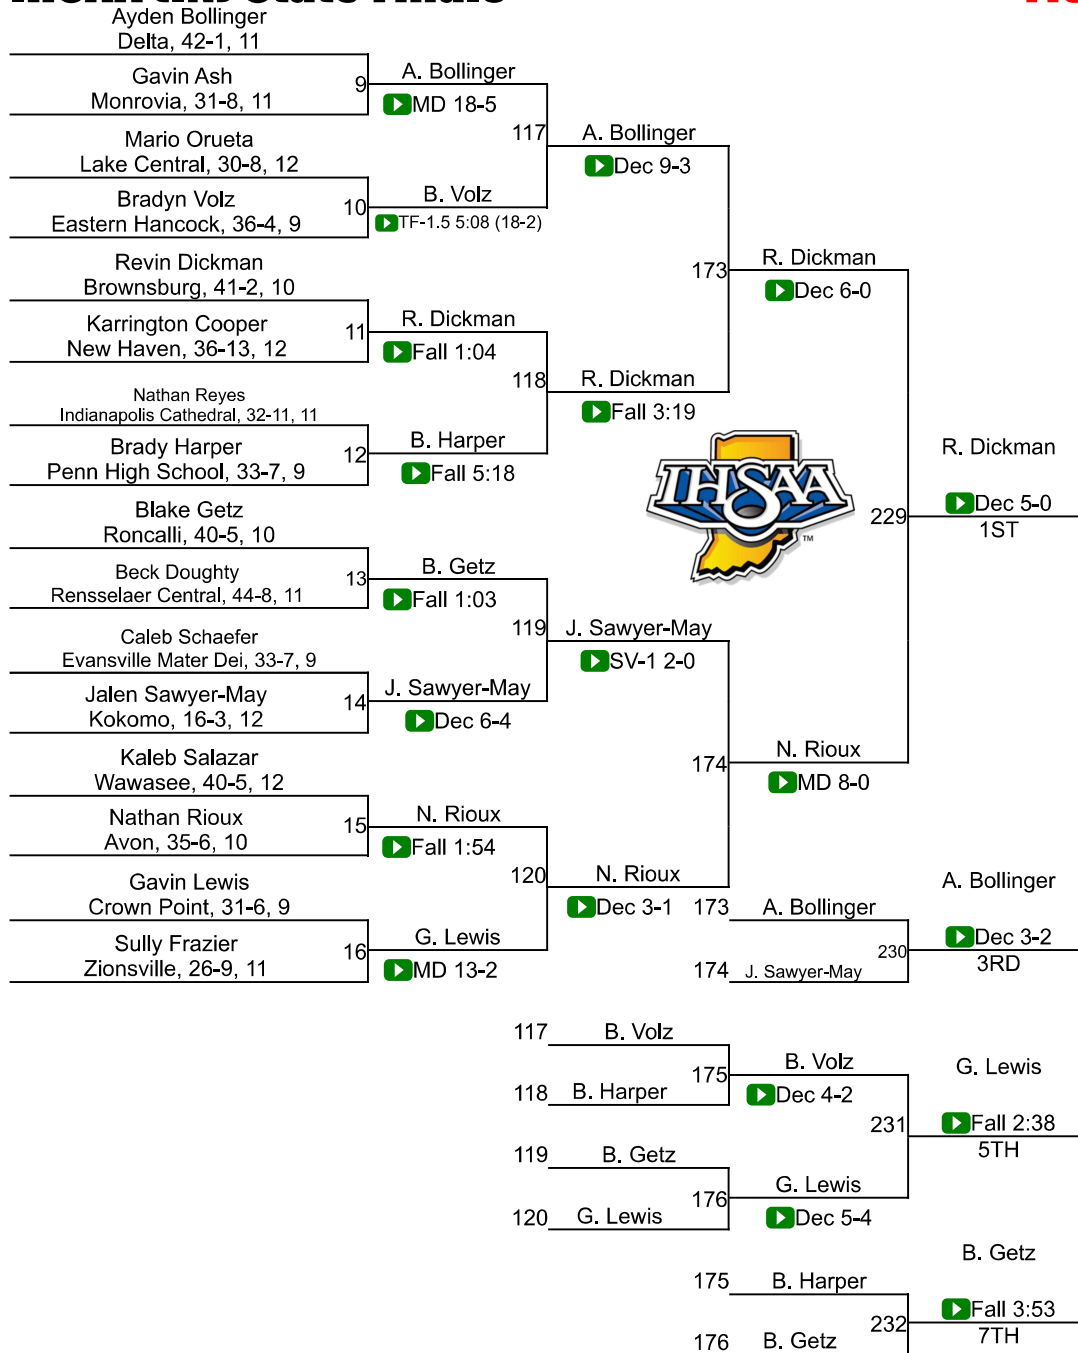

IHSAA (IN) State Finals

113