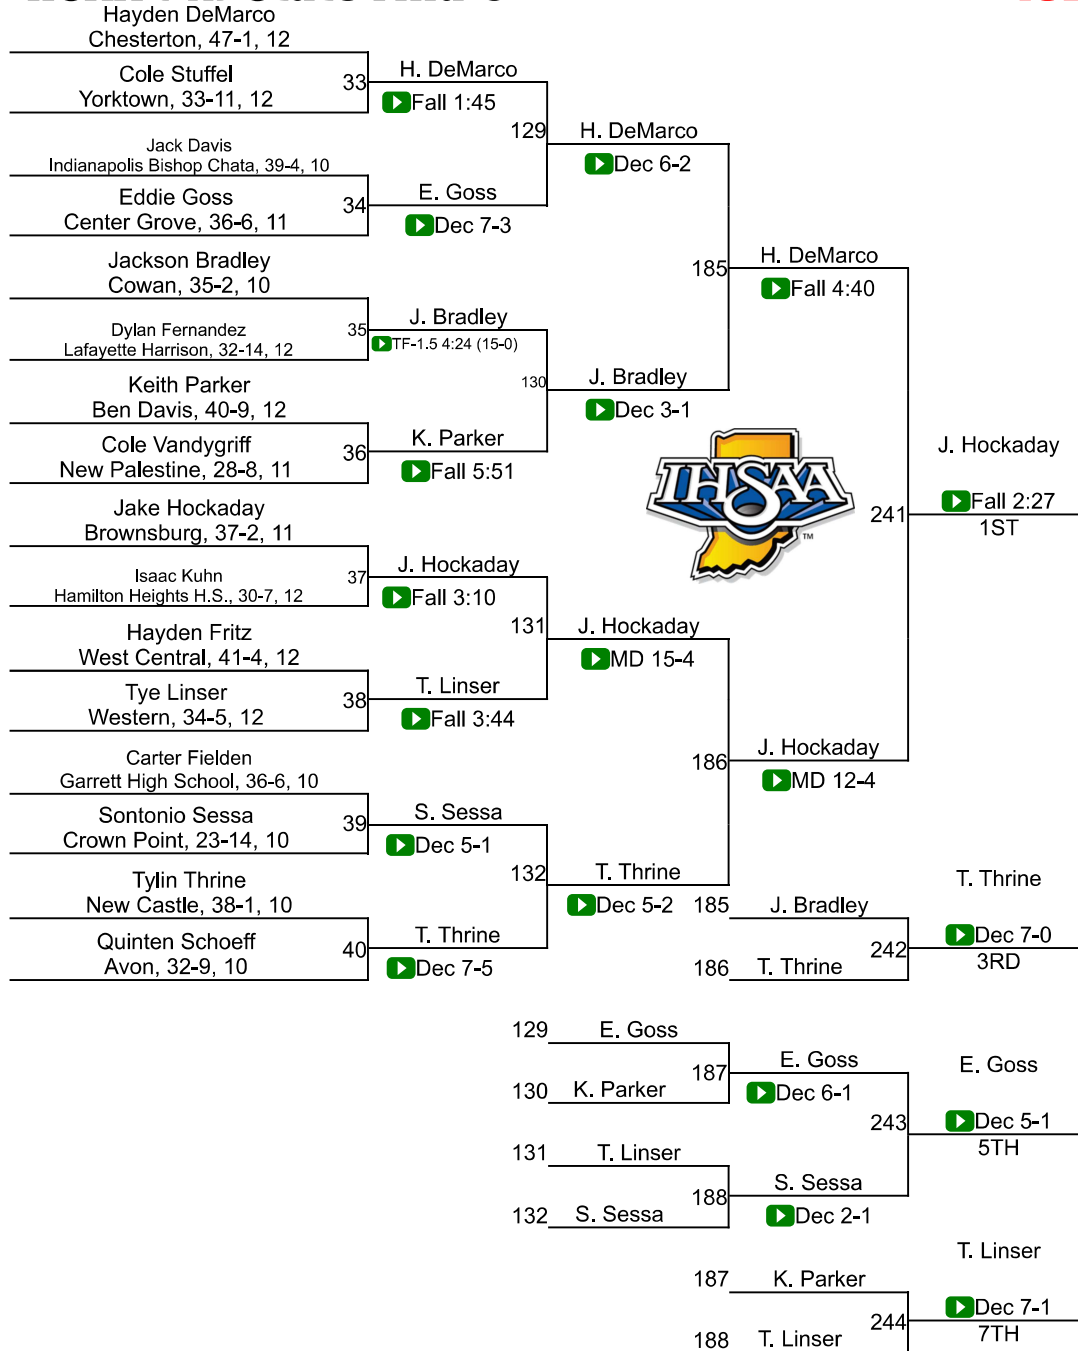

IHSAA (IN) State Finals

132