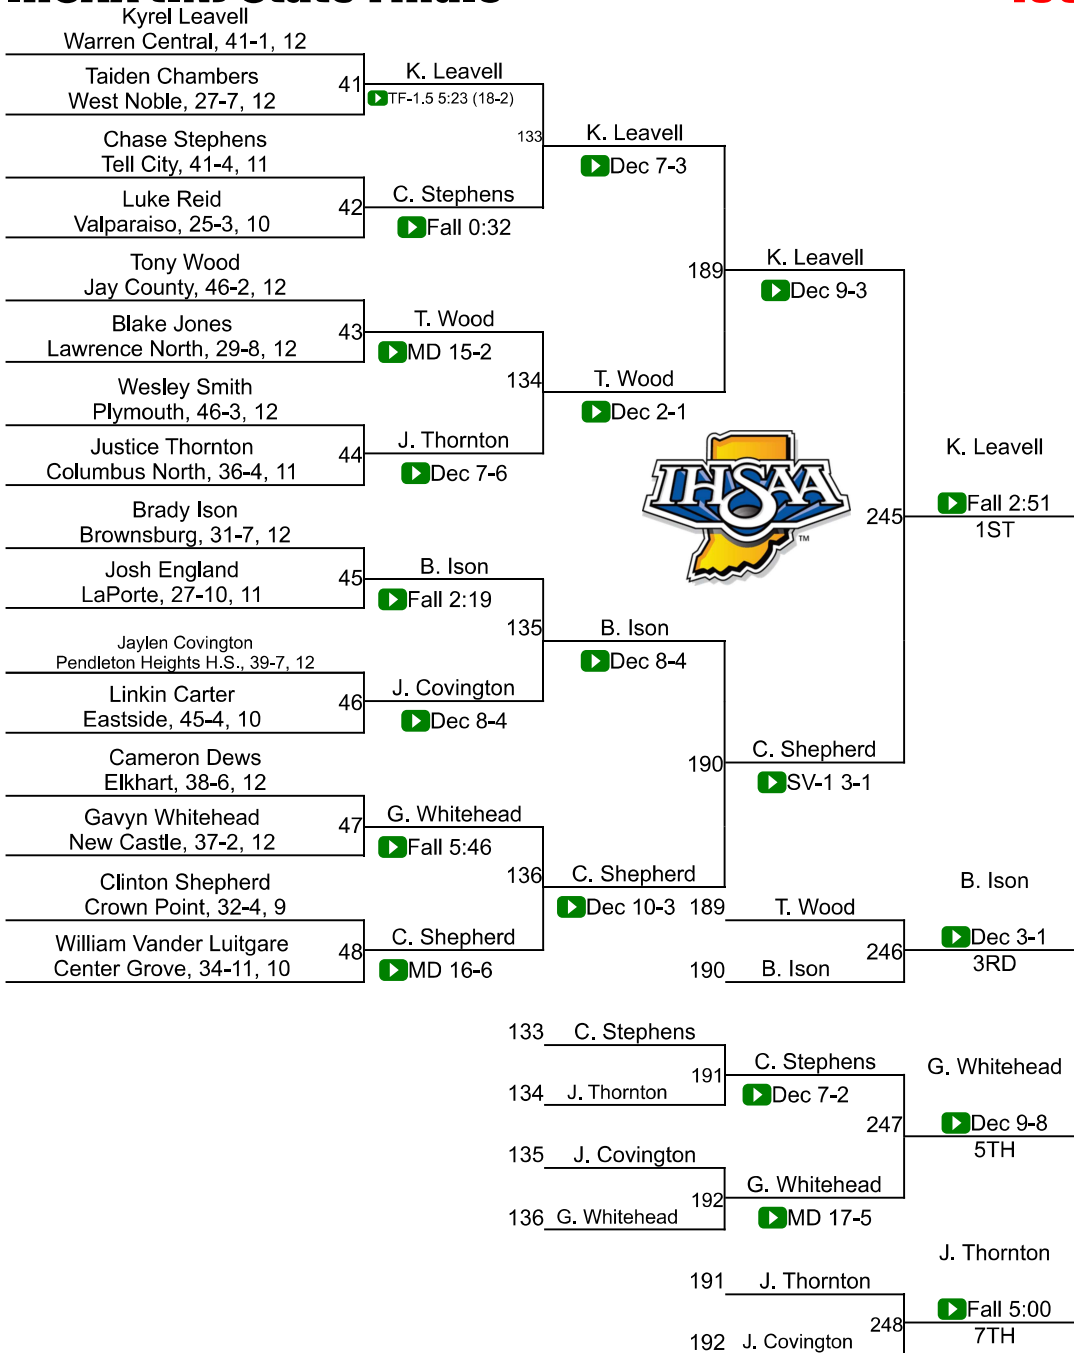

IHSAA (IN) State Finals

138