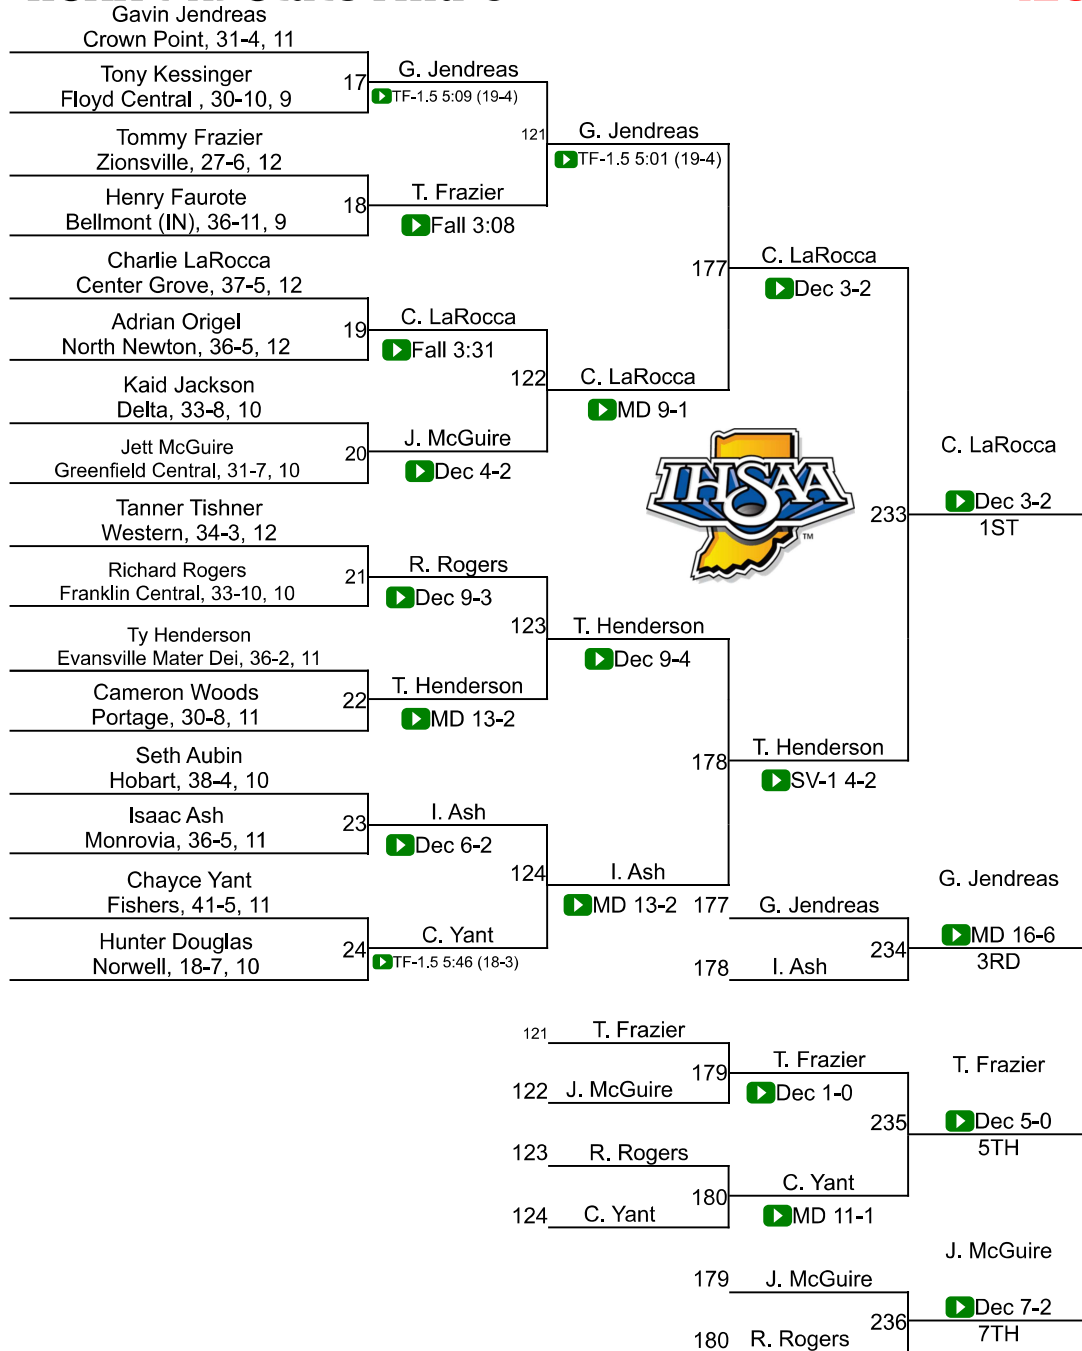

Team Scores

Printed on 02/19/2024 03:13 p.m.

Team Scores		
1	Brownsburg	124.5
2	Center Grove	121.5
3	Crown Point	121.0
4	Warren Central	71.0
5	Avon	52.0
6	Evansville Mater Dei	50.0
7	Floyd Central	42.0
8	Roncalli	39.5
9	Indianapolis Cathedral	39.0
10	Delta	32.5
11	Monrovia	29.0
12	New Haven	28.5
13	Bellmont (IN)	28.0
13	Merrillville	28.0
13	Mishawaka High School	28.0
13	Western	28.0
17	Lawrence North	26.0
17	Rossville	26.0
17	Tell City	26.0
20	New Castle	24.0
21	Rochester	23.0
22	Chesterton	22.0
23	Garrett High School	21.0
23	Lake Central	21.0

57	North Newton	0.0
57	Northeastern	0.0
57	Northwood	0.0
57	Norwell	0.0
57	Oak Hill	0.0
57	Perry Meridian	0.0
57	Portage	0.0
57	Prairie Heights	0.0
57	Rensselaer Central	0.0
57	South Adams	0.0
57	South Putnam	0.0
57	Switzerland Co	0.0
57	Valparaiso	0.0
57	Wawasee	0.0
57	West Central	0.0
57	West Noble	0.0
57	Western Boone	0.0
57	Yorktown	0.0

IHSAA (IN) State Finals

106

IHSAA (IN) State Finals

113

IHSAA (IN) State Finals

120

IHSAA (IN) State Finals

126