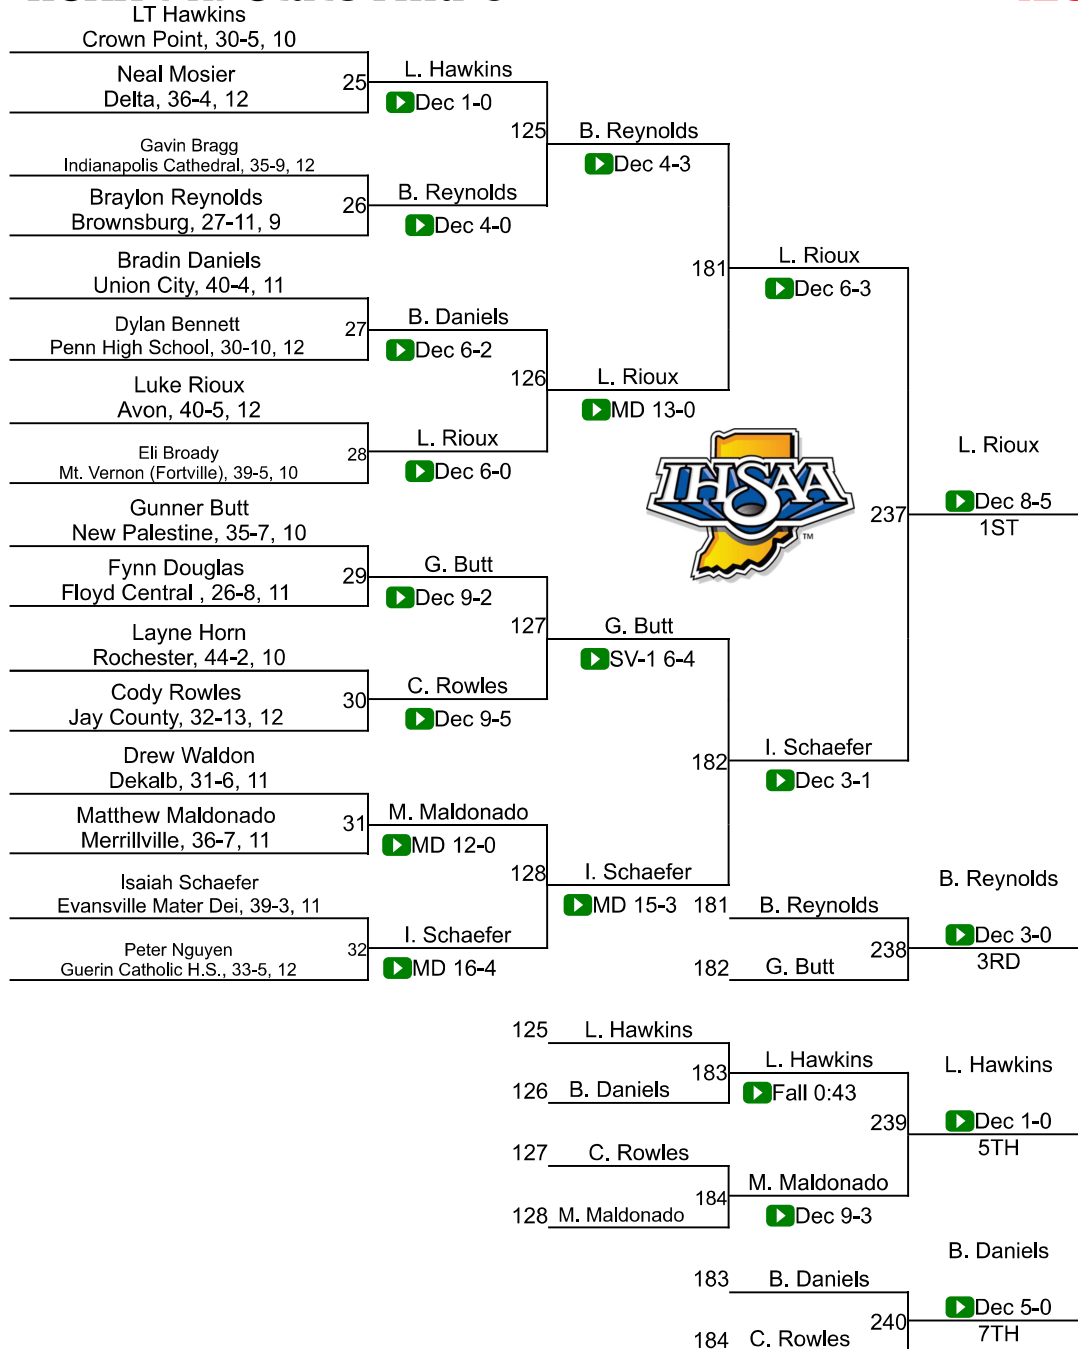

Team Scores

Printed on 02/19/2024 03:13 p.m.

Team Scores		
1	Brownsburg	124.5
2	Center Grove	121.5
3	Crown Point	121.0
4	Warren Central	71.0
5	Avon	52.0
6	Evansville Mater Dei	50.0
7	Floyd Central	42.0
8	Roncalli	39.5
9	Indianapolis Cathedral	39.0
10	Delta	32.5
11	Monrovia	29.0
12	New Haven	28.5
13	Bellmont (IN)	28.0
13	Merrillville	28.0
13	Mishawaka High School	28.0
13	Western	28.0
17	Lawrence North	26.0
17	Rossville	26.0
17	Tell City	26.0
20	New Castle	24.0
21	Rochester	23.0
22	Chesterton	22.0
23	Garrett High School	21.0
23	Lake Central	21.0

25	New Palestine	17.0
26	Dekalb	16.0
26	Zionsville	16.0
28	Jay County	15.0
28	Penn High School	15.0
30	Hobart	14.0
30	Wabash	14.0
32	Cowan	12.5
33	Bloomington South	12.0
34	Kokomo	11.0
34	Maconaquah	11.0
34	Munster	11.0
34	Noblesville H.S.	11.0
34	Owen Valley	11.0
34	Plymouth	11.0
40	Bluffton	10.0
40	New Prairie	10.0
40	Purdue Polytechnic	10.0
43	Columbus North	9.0
44	Fishers	8.5
45	Heritage Hills	8.0
46	Eastern Hancock	7.5
47	Columbus East	6.0
47	Northridge	6.0
47	Terre Haute South	6.0
50	Ben Davis	5.0
51	Lowell	4.5
52	Greenfield Central	4.0

57	North Newton	0.0
57	Northeastern	0.0
57	Northwood	0.0
57	Norwell	0.0
57	Oak Hill	0.0
57	Perry Meridian	0.0
57	Portage	0.0
57	Prairie Heights	0.0
57	Rensselaer Central	0.0
57	South Adams	0.0
57	South Putnam	0.0
57	Switzerland Co	0.0
57	Valparaiso	0.0
57	Wawasee	0.0
57	West Central	0.0
57	West Noble	0.0
57	Western Boone	0.0
57	Yorktown	0.0

IHSAA (IN) State Finals

106

IHSAA (IN) State Finals

113

IHSAA (IN) State Finals

120

IHSAA (IN) State Finals

126