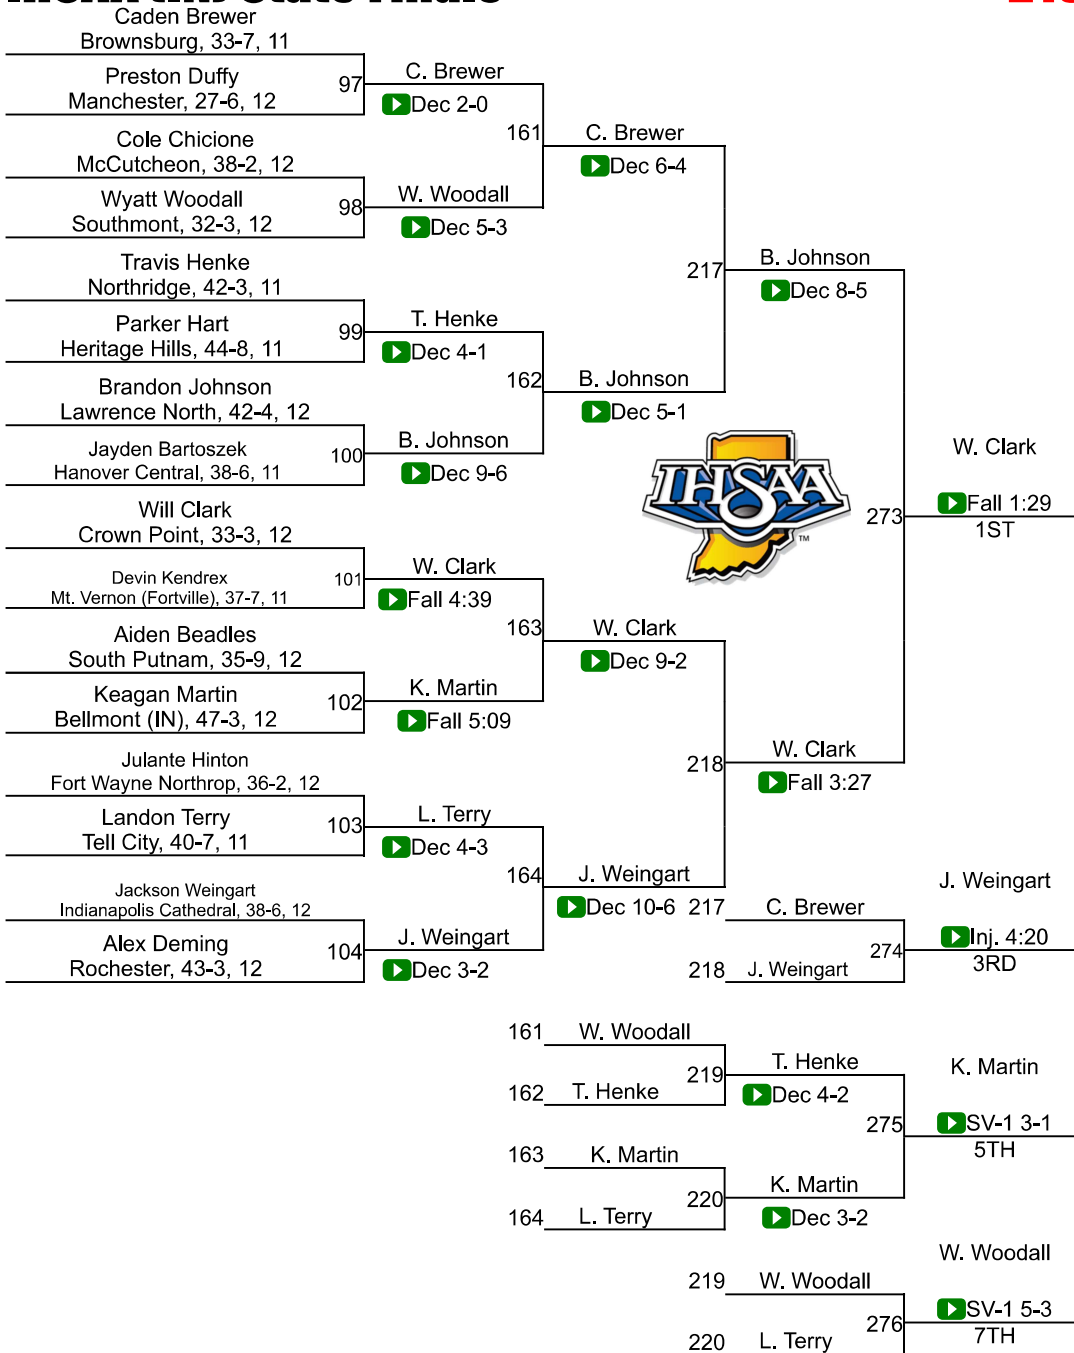

IHSAA (IN) State Finals

215