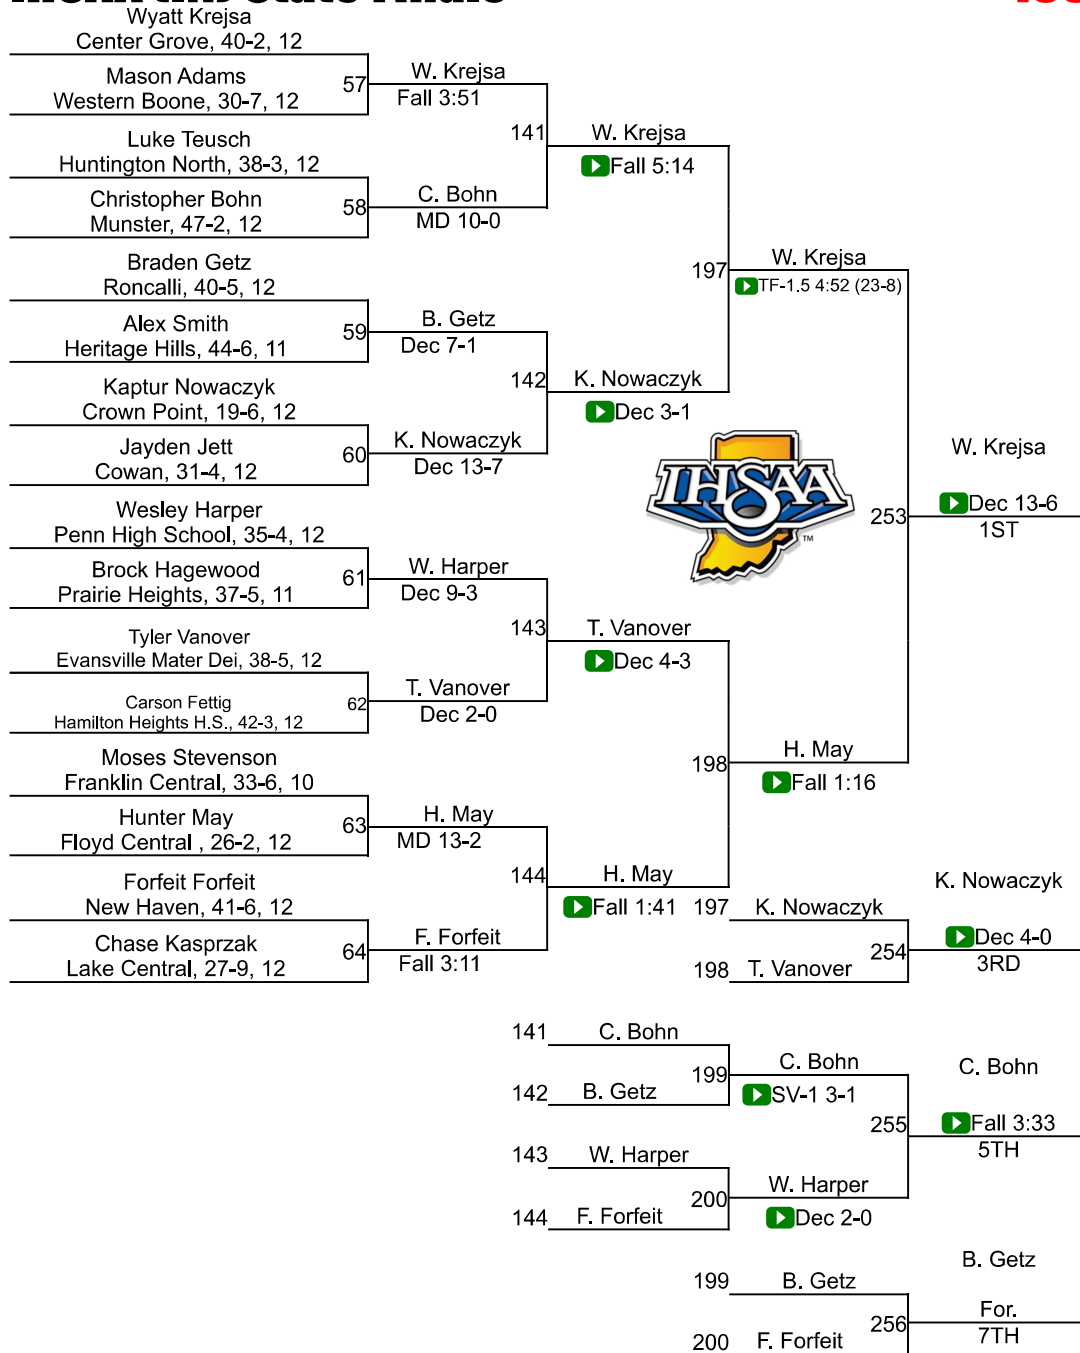

Team Scores

Printed on 02/19/2024 03:13 p.m.

Team Scores		
1	Brownsburg	124.5
2	Center Grove	121.5
3	Crown Point	121.0
4	Warren Central	71.0
5	Avon	52.0
6	Evansville Mater Dei	50.0
7	Floyd Central	42.0
8	Roncalli	39.5
9	Indianapolis Cathedral	39.0
10	Delta	32.5
11	Monrovia	29.0
12	New Haven	28.5
13	Bellmont (IN)	28.0
13	Merrillville	28.0
13	Mishawaka High School	28.0
13	Western	28.0
17	Lawrence North	26.0
17	Rossville	26.0
17	Tell City	26.0
20	New Castle	24.0
21	Rochester	23.0
22	Chesterton	22.0
23	Garrett High School	21.0
23	Lake Central	21.0

IHSAA (IN) State Finals

132

IHSAA (IN) State Finals

138

IHSAA (IN) State Finals

144

IHSAA (IN) State Finals

150