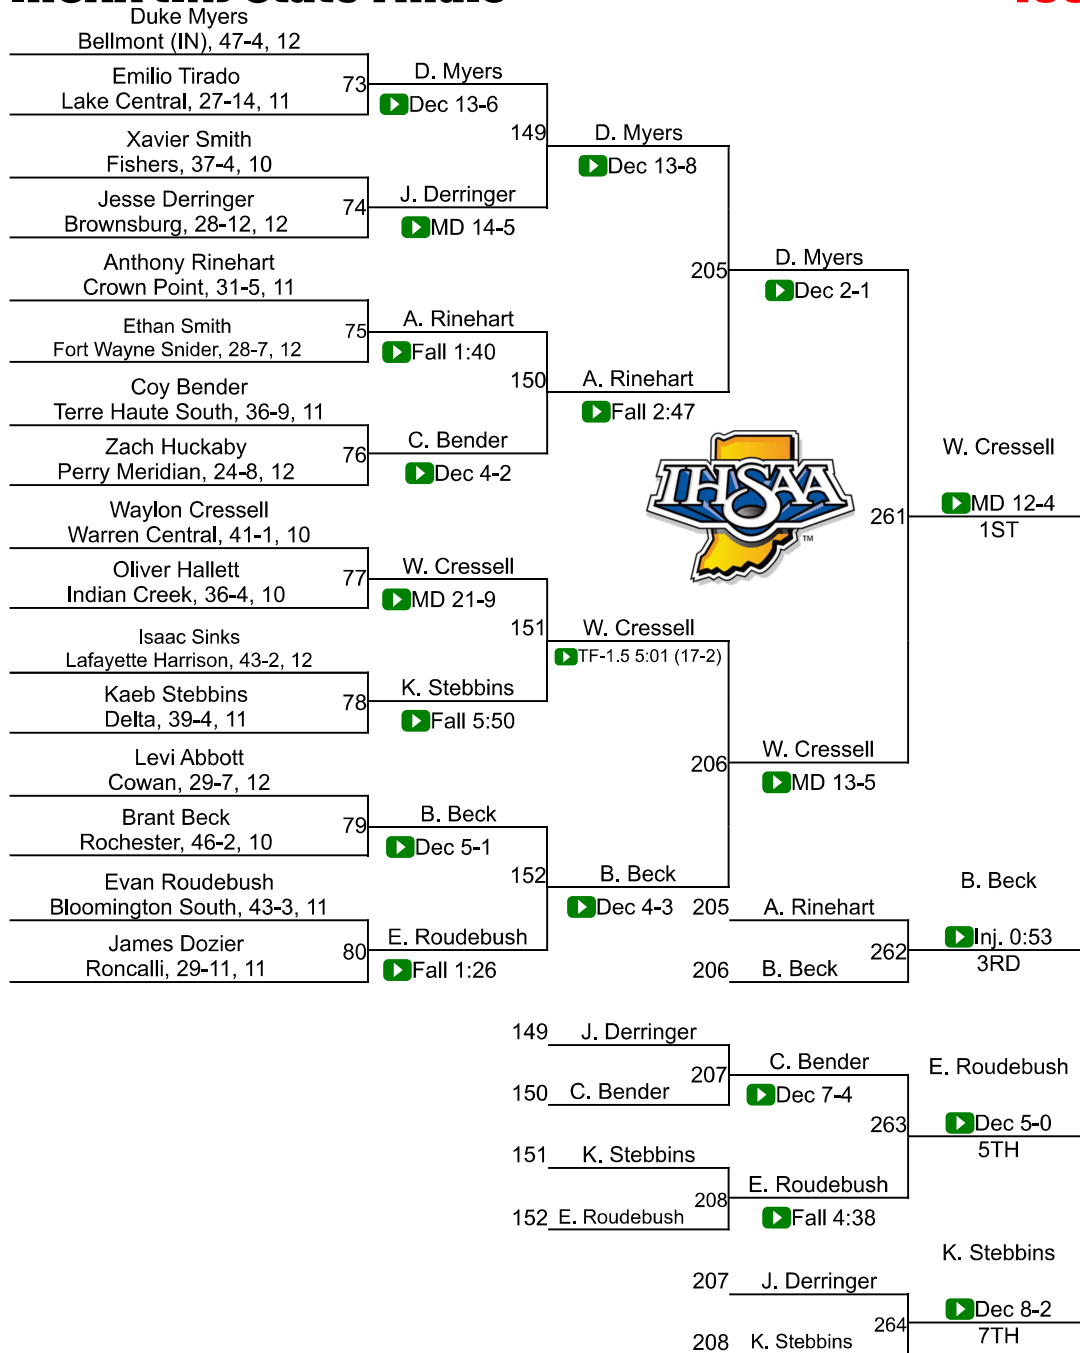

IHSAA (IN) State Finals

165