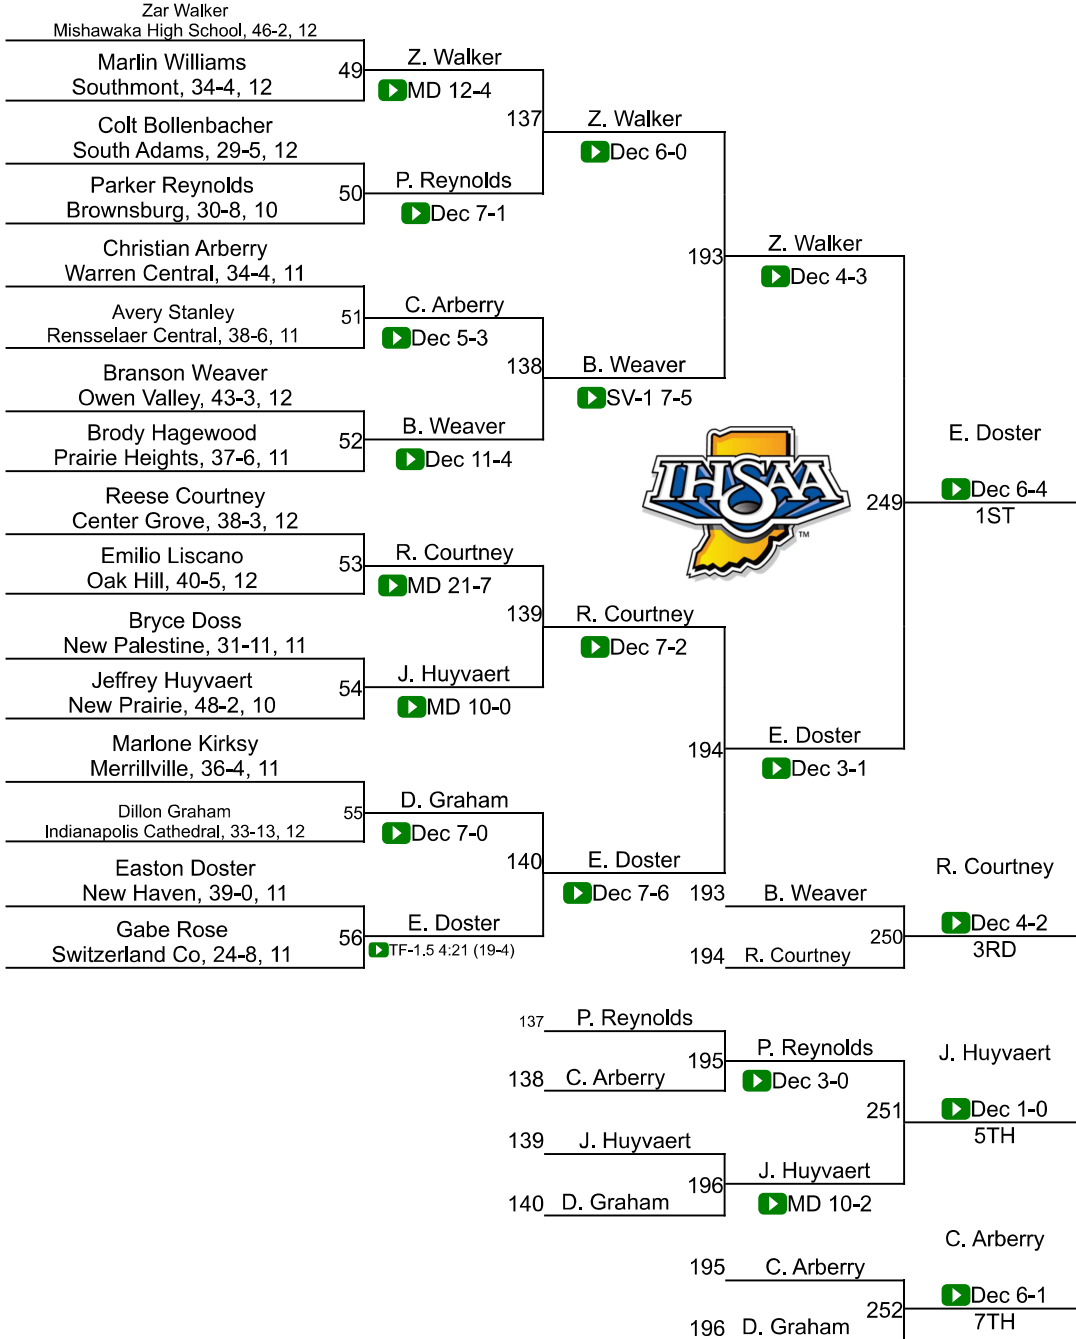

Team Scores

Printed on 02/19/2024 03:13 p.m.

Team Scores		
1	Brownsburg	124.5
2	Center Grove	121.5
3	Crown Point	121.0
4	Warren Central	71.0
5	Avon	52.0
6	Evansville Mater Dei	50.0
7	Floyd Central	42.0
8	Roncalli	39.5
9	Indianapolis Cathedral	39.0
10	Delta	32.5
11	Monrovia	29.0
12	New Haven	28.5
13	Bellmont (IN)	28.0
13	Merrillville	28.0
13	Mishawaka High School	28.0
13	Western	28.0
17	Lawrence North	26.0
17	Rossville	26.0
17	Tell City	26.0
20	New Castle	24.0
21	Rochester	23.0
22	Chesterton	22.0
23	Garrett High School	21.0
23	Lake Central	21.0

IHSAA (IN) State Finals

132

IHSAA (IN) State Finals

138

IHSAA (IN) State Finals

144

IHSAA (IN) State Finals

150