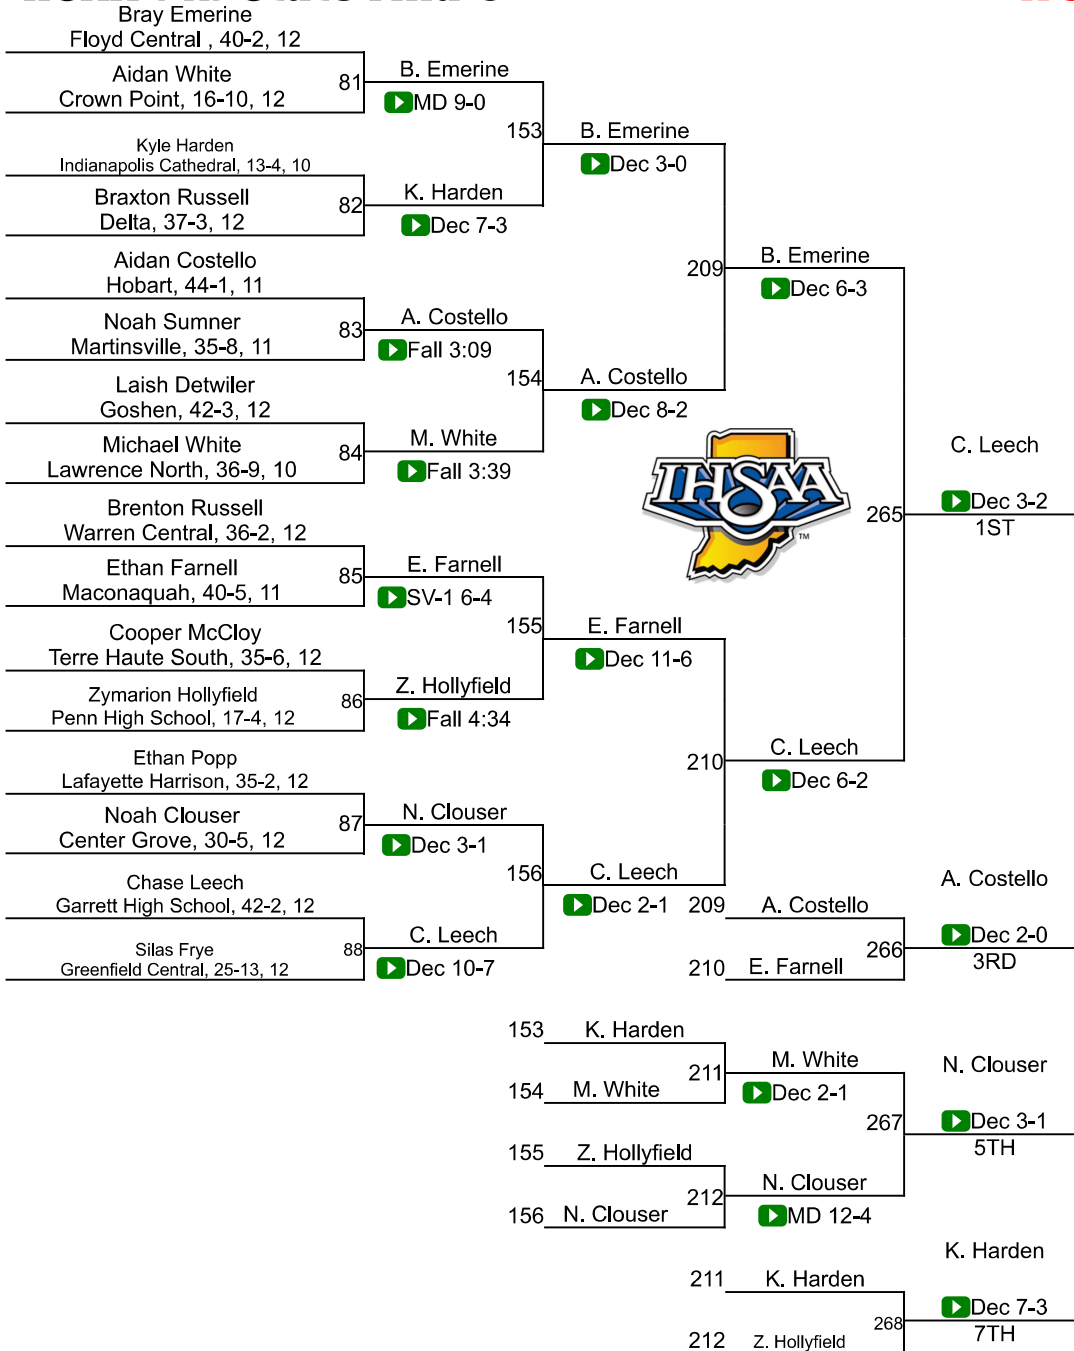

Team Scores

Printed on 02/19/2024 03:13 p.m.

Team Scores		
1	Brownsburg	124.5
2	Center Grove	121.5
3	Crown Point	121.0
4	Warren Central	71.0
5	Avon	52.0
6	Evansville Mater Dei	50.0
7	Floyd Central	42.0
8	Roncalli	39.5
9	Indianapolis Cathedral	39.0
10	Delta	32.5
11	Monrovia	29.0
12	New Haven	28.5
13	Bellmont (IN)	28.0
13	Merrillville	28.0
13	Mishawaka High School	28.0
13	Western	28.0
17	Lawrence North	26.0
17	Rossville	26.0
17	Tell City	26.0
20	New Castle	24.0
21	Rochester	23.0
22	Chesterton	22.0
23	Garrett High School	21.0
23	Lake Central	21.0

IHSAA (IN) State Finals

157

IHSAA (IN) State Finals

165

IHSAA (IN) State Finals

175

IHSAA (IN) State Finals

190