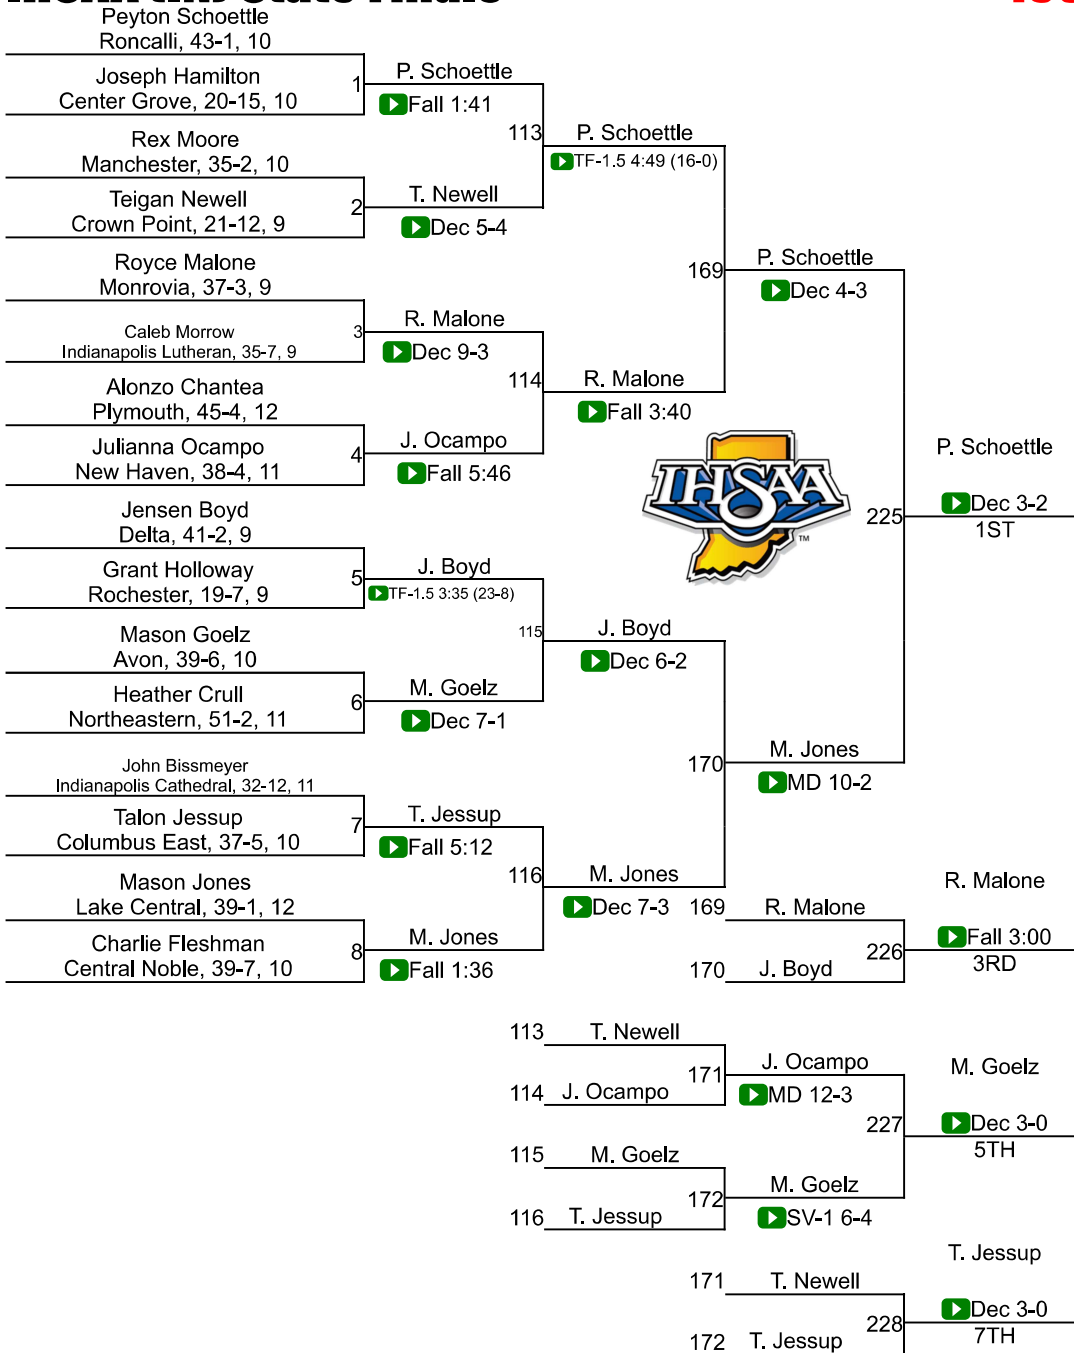

57	North Newton	0.0
57	Northeastern	0.0
57	Northwood	0.0
57	Norwell	0.0
57	Oak Hill	0.0
57	Perry Meridian	0.0
57	Portage	0.0
57	Prairie Heights	0.0
57	Rensselaer Central	0.0
57	South Adams	0.0
57	South Putnam	0.0
57	Switzerland Co	0.0
57	Valparaiso	0.0
57	Wawasee	0.0
57	West Central	0.0
57	West Noble	0.0
57	Western Boone	0.0
57	Yorktown	0.0

IHSAA (IN) State Finals

106