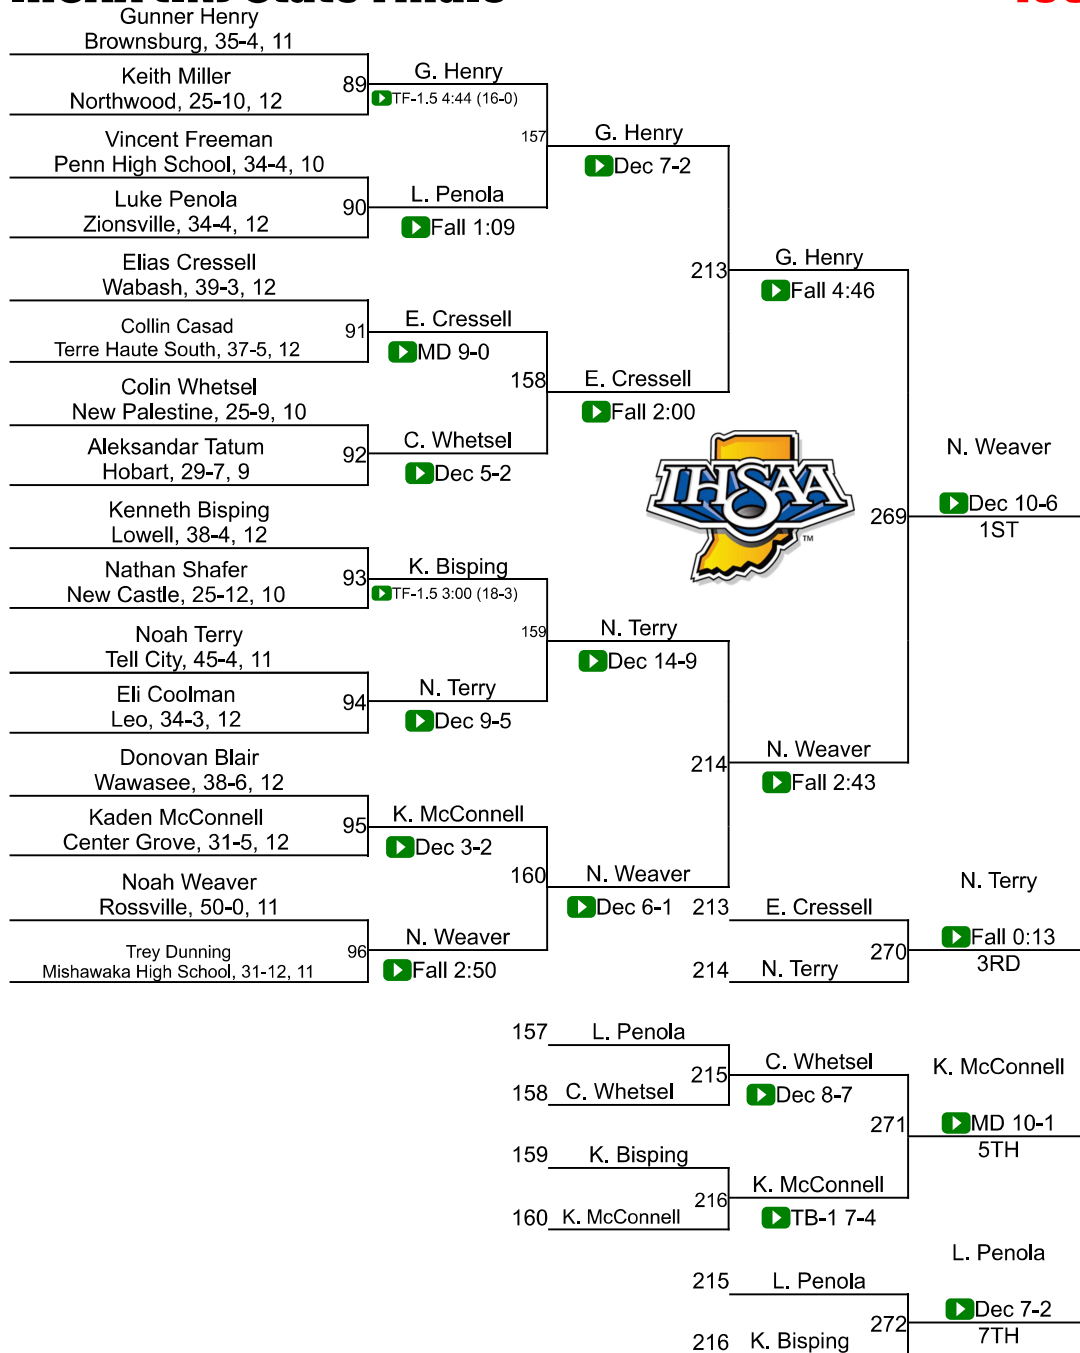

Team Scores

Printed on 02/19/2024 03:13 p.m.

Team Scores		
1	Brownsburg	124.5
2	Center Grove	121.5
3	Crown Point	121.0
4	Warren Central	71.0
5	Avon	52.0
6	Evansville Mater Dei	50.0
7	Floyd Central	42.0
8	Roncalli	39.5
9	Indianapolis Cathedral	39.0
10	Delta	32.5
11	Monrovia	29.0
12	New Haven	28.5
13	Bellmont (IN)	28.0
13	Merrillville	28.0
13	Mishawaka High School	28.0
13	Western	28.0
17	Lawrence North	26.0
17	Rossville	26.0
17	Tell City	26.0
20	New Castle	24.0
21	Rochester	23.0
22	Chesterton	22.0
23	Garrett High School	21.0
23	Lake Central	21.0

25	New Palestine	17.0
26	Dekalb	16.0
26	Zionsville	16.0
28	Jay County	15.0
28	Penn High School	15.0
30	Hobart	14.0
30	Wabash	14.0
32	Cowan	12.5
33	Bloomington South	12.0
34	Kokomo	11.0
34	Maconaquah	11.0
34	Munster	11.0
34	Noblesville H.S.	11.0
34	Owen Valley	11.0
34	Plymouth	11.0
40	Bluffton	10.0
40	New Prairie	10.0
40	Purdue Polytechnic	10.0
43	Columbus North	9.0
44	Fishers	8.5
45	Heritage Hills	8.0
46	Eastern Hancock	7.5
47	Columbus East	6.0
47	Northridge	6.0
47	Terre Haute South	6.0
50	Ben Davis	5.0
51	Lowell	4.5
52	Greenfield Central	4.0

57	North Newton	0.0
57	Northeastern	0.0
57	Northwood	0.0
57	Norwell	0.0
57	Oak Hill	0.0
57	Perry Meridian	0.0
57	Portage	0.0
57	Prairie Heights	0.0
57	Rensselaer Central	0.0
57	South Adams	0.0
57	South Putnam	0.0
57	Switzerland Co	0.0
57	Valparaiso	0.0
57	Wawasee	0.0
57	West Central	0.0
57	West Noble	0.0
57	Western Boone	0.0
57	Yorktown	0.0

IHSAA (IN) State Finals

157

IHSAA (IN) State Finals

165

IHSAA (IN) State Finals

175

IHSAA (IN) State Finals

190