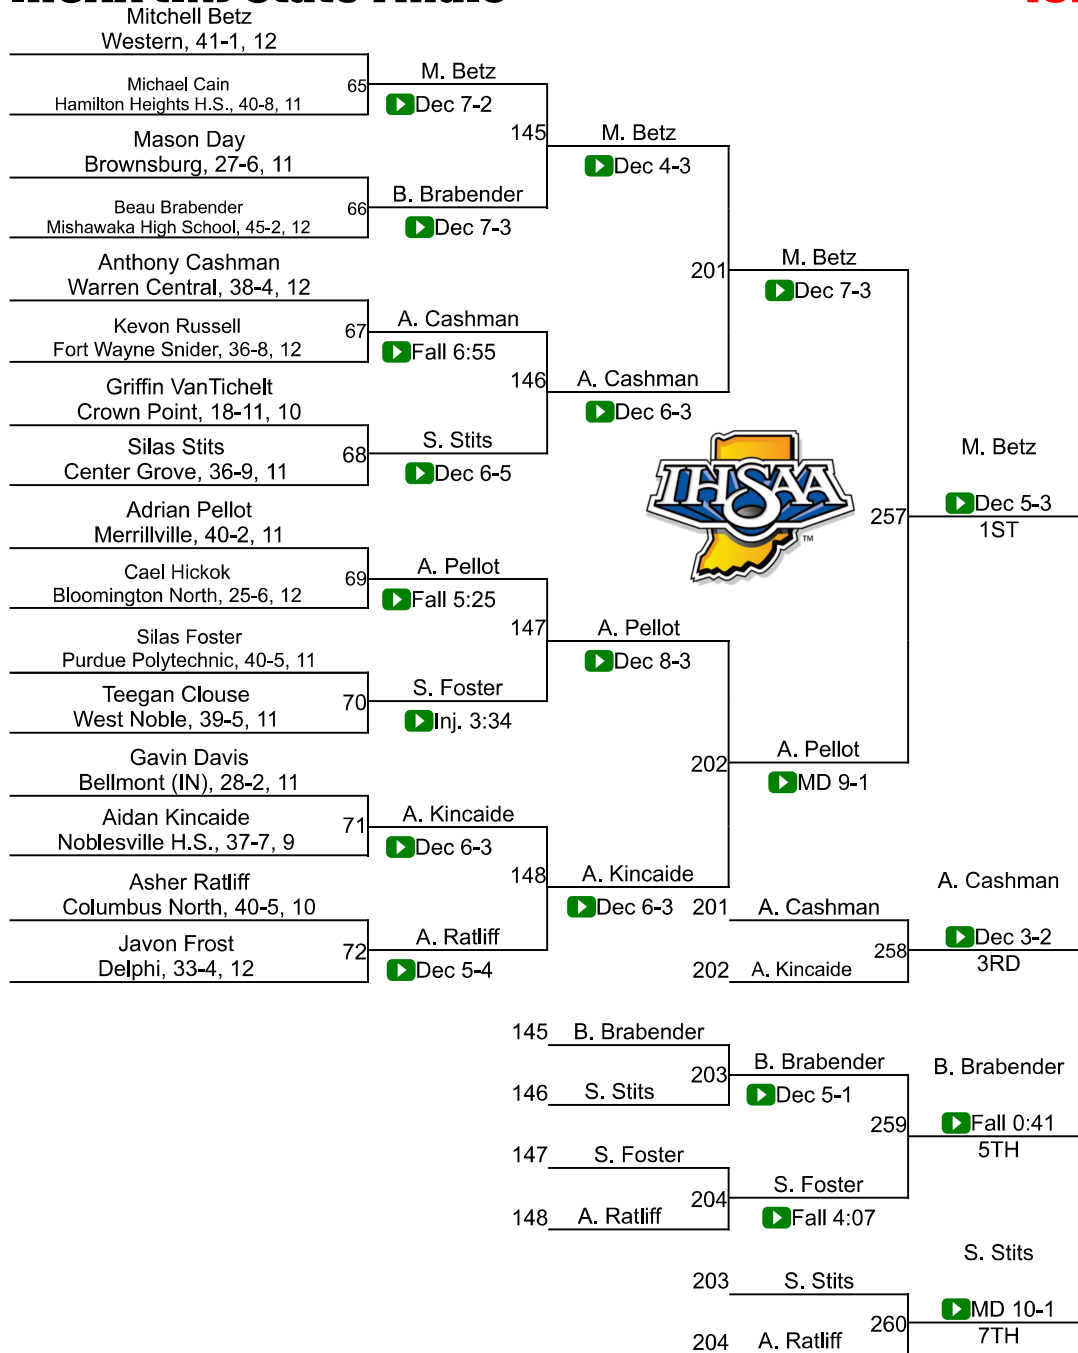

IHSAA (IN) State Finals

157