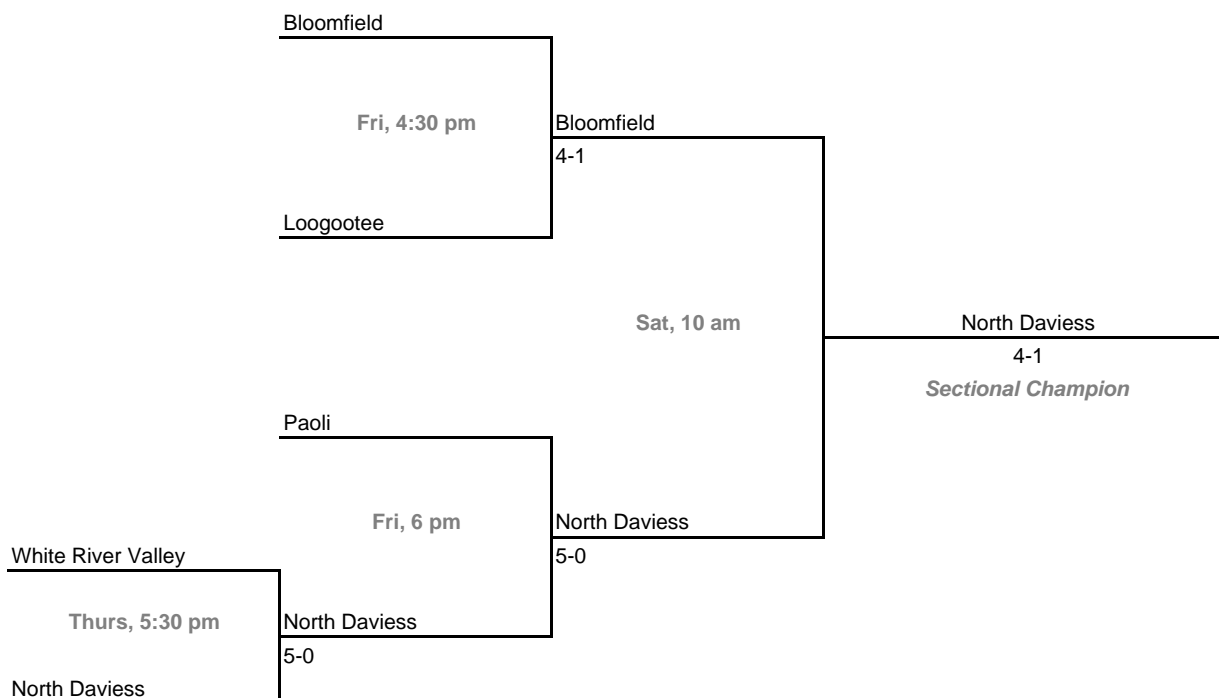

**2008-09 IHSAA Boys Tennis**  
**42nd Annual Team State Tournament Series**

**Sectionals**

**Dates:** October 2-4, 2008

**Sectional 33 -- Logansport (5 teams)**

**Sectional 34 -- Loogootee (5 teams)**

**2008-09 IHSAA Boys Tennis  
42nd Annual Team State Tournament Series**

**Sectionals**

**Dates:** October 2-4, 2008

**Sectional 35 -- Marion (5 teams)**

**Sectional 36 -- Merrillville (4 teams)**

**2008-09 IHSAA Boys Tennis**  
**42nd Annual Team State Tournament Series**

**Sectionals**