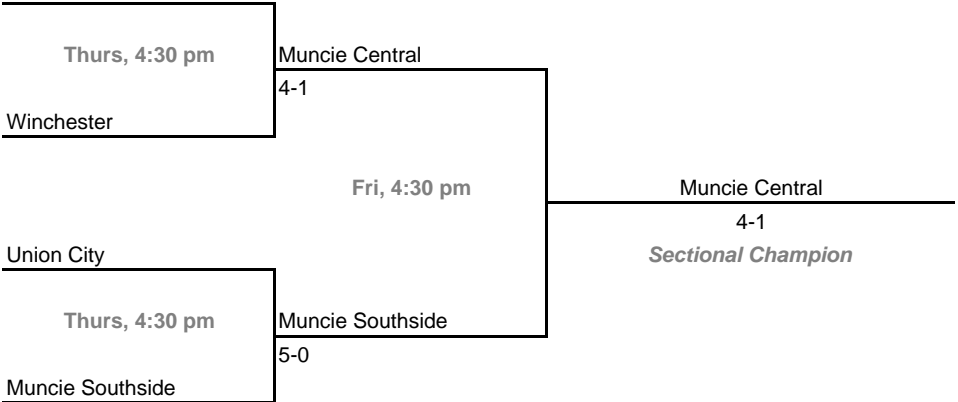

Sectional 39 -- Muncie Central (4 teams)

Muncie Central