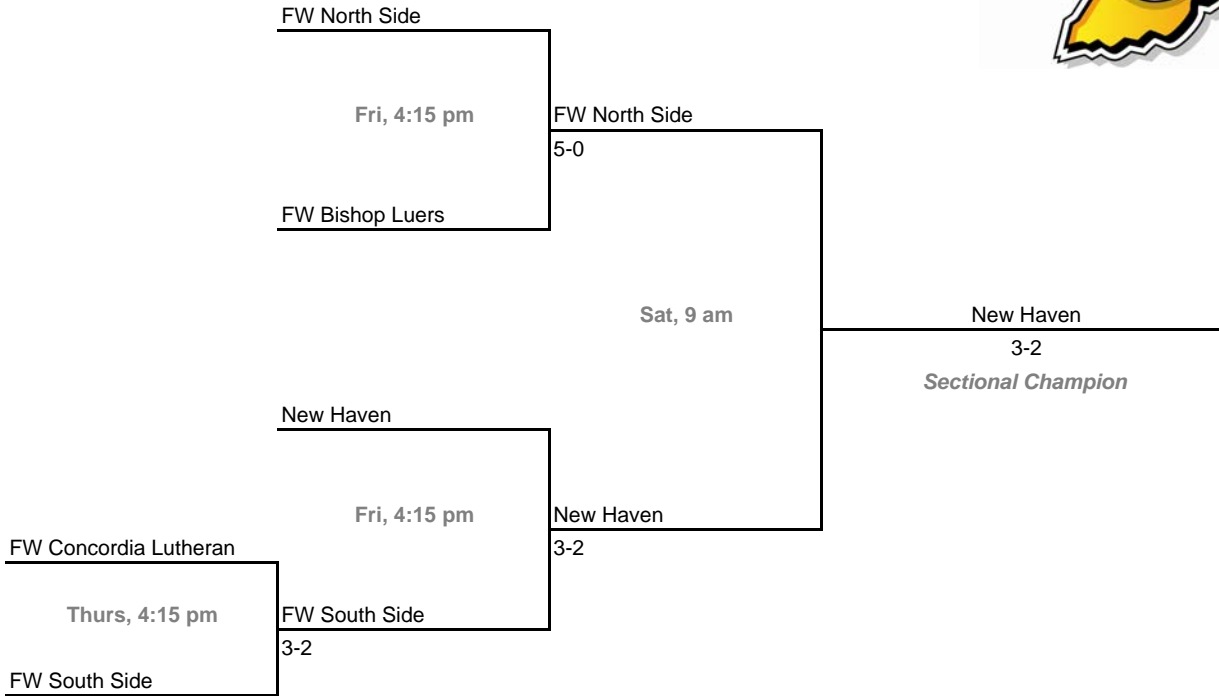

Sectional 21 -- Fort Wayne Concordia Lutheran (5 teams)