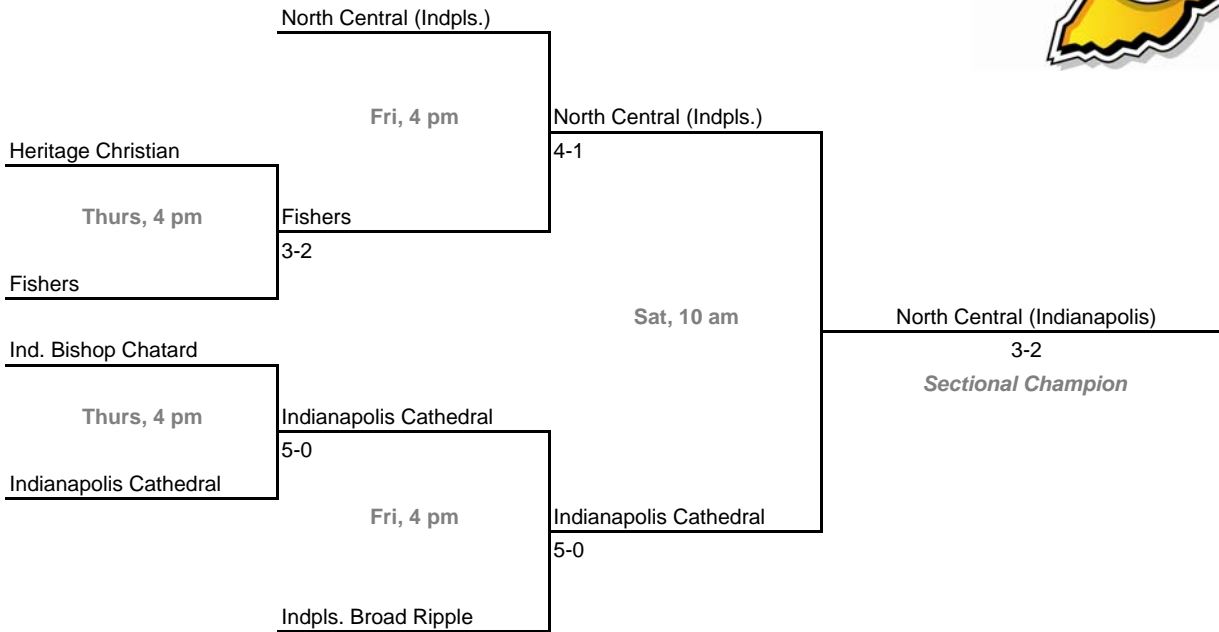

**Sectionals**

**Dates:** October 2-4, 2008

**Sectional 41 -- New Albany (4 teams)**

**Sectional 42 -- New Castle (6 teams)**

**2008-09 IHSAA Boys Tennis**  
**42nd Annual Team State Tournament Series**

**Sectionals**

**Dates:** October 2-4, 2008

**Sectional 43 -- North Central (Indianapolis) (6 teams)**

**Sectional 44 -- Northview (4 teams)**

**2008-09 IHSAA Boys Tennis**  
**42nd Annual Team State Tournament Series**