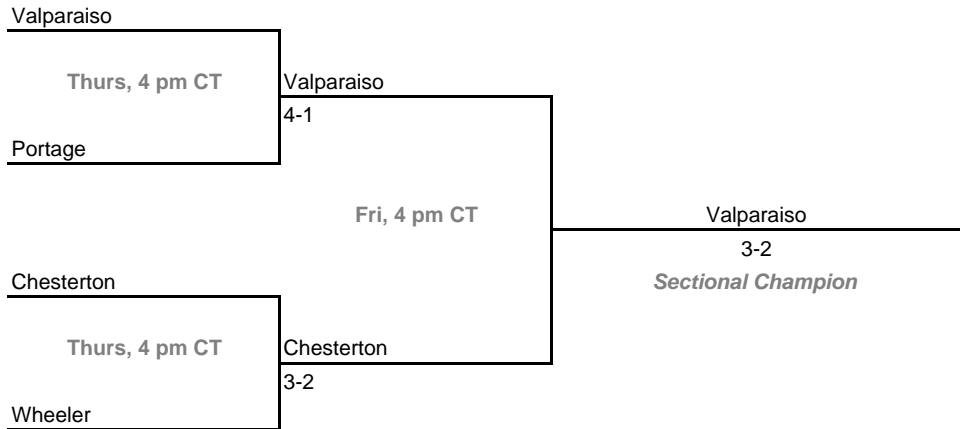

**Dates:** October 2-4, 2008

**Sectional 47 -- Penn (4 teams)**

**Sectional 48 -- Peru (4 teams)**

**2008-09 IHSAA Boys Tennis**  
**42nd Annual Team State Tournament Series**

**Sectionals**

**Dates:** October 2-4, 2008

**Sectional 49 -- Pike (5 teams)**

**Sectional 50 -- Pike Central (5 teams)**

**2008-09 IHSAA Boys Tennis**  
**42nd Annual Team State Tournament Series**

**Sectionals**

**Dates:** October 2-4, 2008

**Sectional 51 -- Portage (4 teams)**

**Sectional 52 -- Richmond (6 teams)**

**2008-09 IHSAA Boys Tennis**  
**42nd Annual Team State Tournament Series**

**Sectionals**

**Dates:** October 2-4, 2008

**Sectional 53 -- River Forest (4 teams)**

**Sectional 54 -- Seymour (4 teams)**