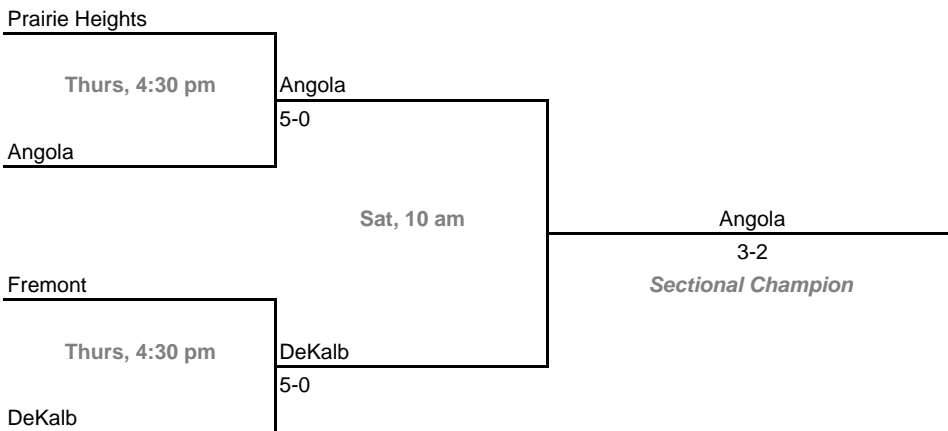

**Sectionals**

**Dates:** October 2-4, 2008

**Sectional 9 -- Center Grove (5 teams)**

**Sectional 10 -- Columbus North (5 teams)**

**2008-09 IHSAA Boys Tennis**  
**42nd Annual Team State Tournament Series**

**Dates:** October 2-4, 2008

**Sectional 13 -- Crawfordsville (5 teams)**

**Sectional 14 -- Crown Point (4 teams)**

**2008-09 IHSAA Boys Tennis**  
**42nd Annual Team State Tournament Series**

**Sectionals**

**Dates:** October 2-4, 2008

**Sectional 15 -- Culver Academies (4 teams)**

**Sectional 16 -- DeKalb (4 teams)**

**2008-09 IHSAA Boys Tennis**  
**42nd Annual Team State Tournament Series**

**Sectionals**