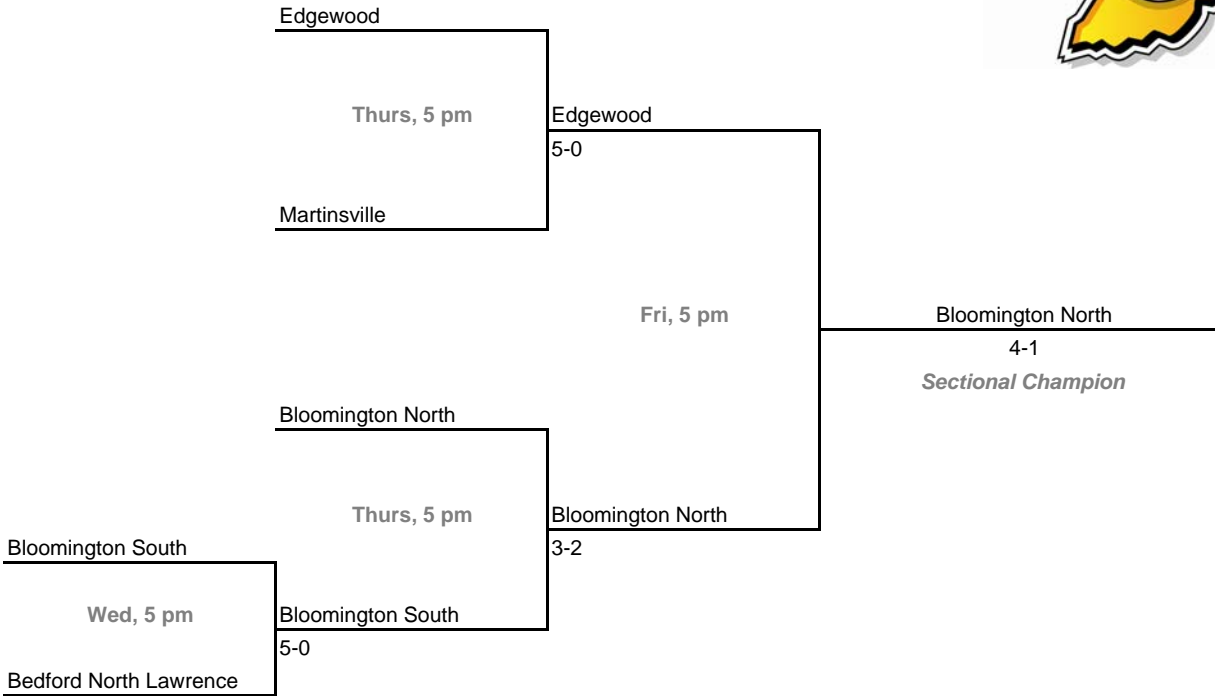

**2008-09 IHSAA Boys Tennis**  
**42nd Annual Team State Tournament Series**

**Sectionals**

**Dates:** October 2-4, 2008

**Sectional 1 -- Anderson Highland (4 teams)**

**Sectional 2 -- Ben Davis (4 teams)**

**2008-09 IHSAA Boys Tennis**  
**42nd Annual Team State Tournament Series**

**Sectionals**

**Dates:** October 2-4, 2008

**Sectional 3 -- Bloomington South (5 teams)**

**Sectional 4 -- Boonville (5 teams)**

**2008-09 IHSAA Boys Tennis**  
**42nd Annual Team State Tournament Series**

**Sectionals**

**Dates:** October 2-4, 2008

**Sectional 5 -- Bremen (5 teams)**

**Sectional 6 -- Brownsburg (5 teams)**

**2008-09 IHSAA Boys Tennis**  
**42nd Annual Team State Tournament Series**