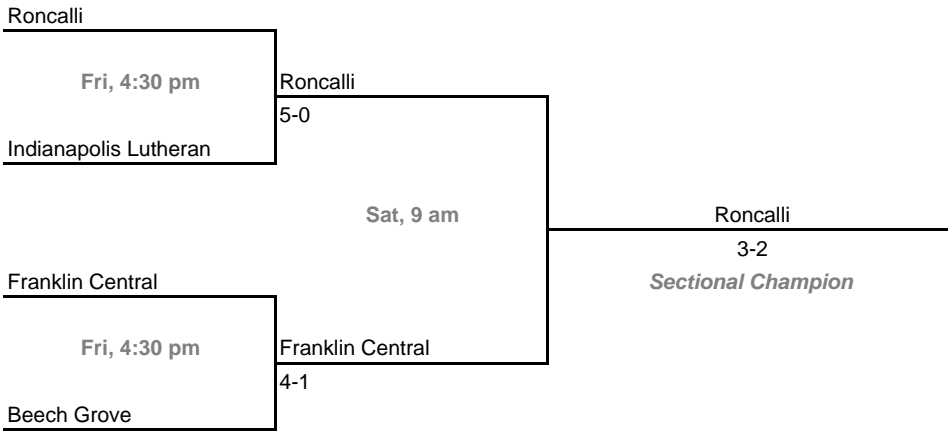

**Sectional 21 -- Fort Wayne Concordia Lutheran (5 teams)**

**Sectional 22 -- Fountain Central (5 teams)**

**2008-09 IHSAA Boys Tennis**  
**42nd Annual Team State Tournament Series**

**Sectionals**

**Dates:** October 2-4, 2008

**Sectional 23 -- Franklin Central (4 teams)**

**Sectional 24 -- Hammond Clark (3 teams)**

**2008-09 IHSAA Boys Tennis**  
**42nd Annual Team State Tournament Series**

**Sectionals**

**Dates:** October 2-4, 2008