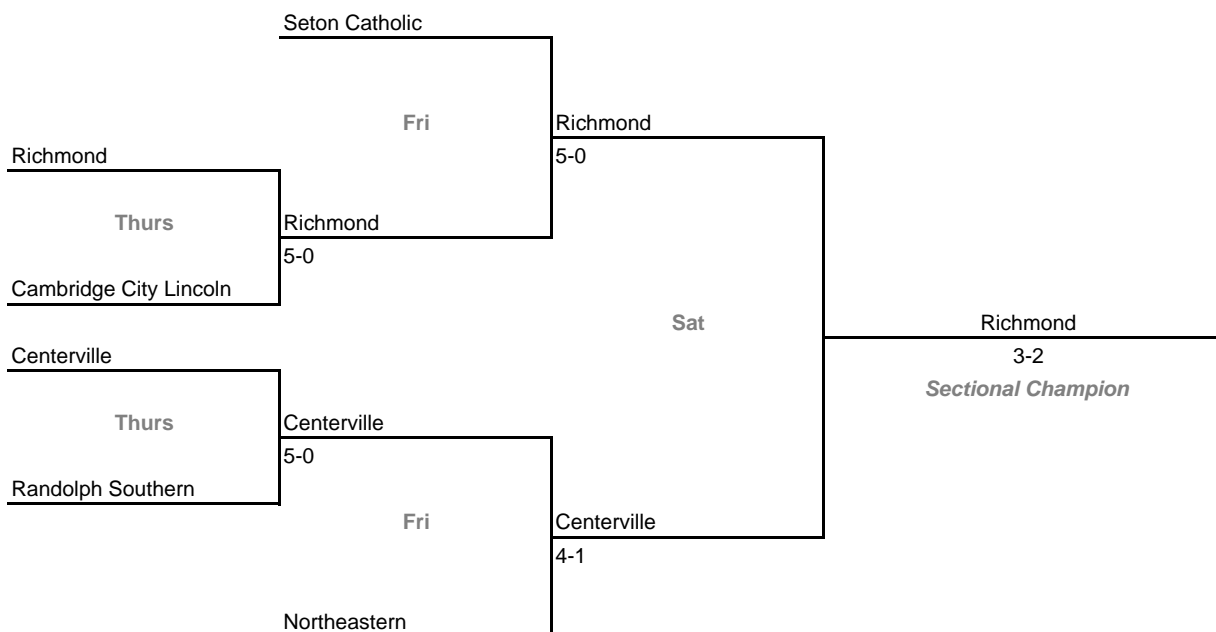

Sectional 52 -- Richmond (6 teams)