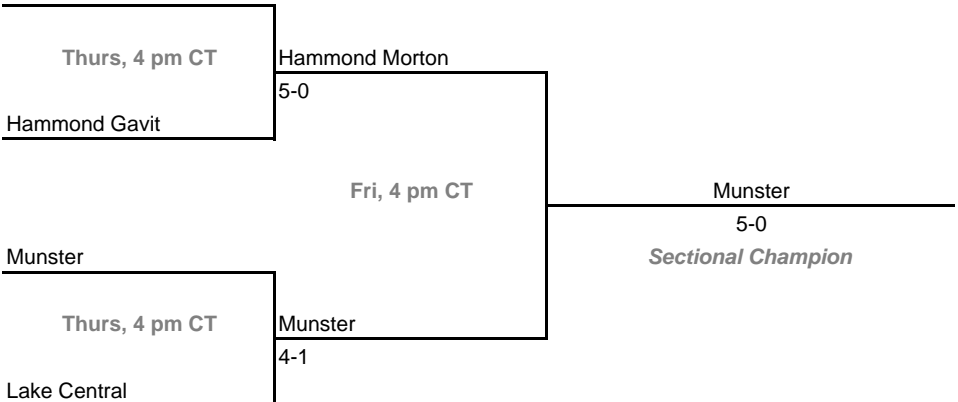

**Dates:** October 2-4, 2008

**Sectional 37 -- Mount Vernon (5 teams)**

**Sectional 38 -- Mount Vernon (Fortville) (6 teams)**

**2008-09 IHSAA Boys Tennis**  
**42nd Annual Team State Tournament Series**

**Sectionals**

**Dates:** October 2-4, 2008

**Sectional 39 -- Muncie Central (4 teams)**

Muncie Central

**Sectional 40 -- Munster (4 teams)**

Hammond Morton

**2008-09 IHSAA Boys Tennis**  
**42nd Annual Team State Tournament Series**

**Sectionals**

**Dates:** October 2-4, 2008

**Sectional 41 -- New Albany (4 teams)**

**Sectional 42 -- New Castle (6 teams)**

**2008-09 IHSAA Boys Tennis**  
**42nd Annual Team State Tournament Series**

**Sectionals**