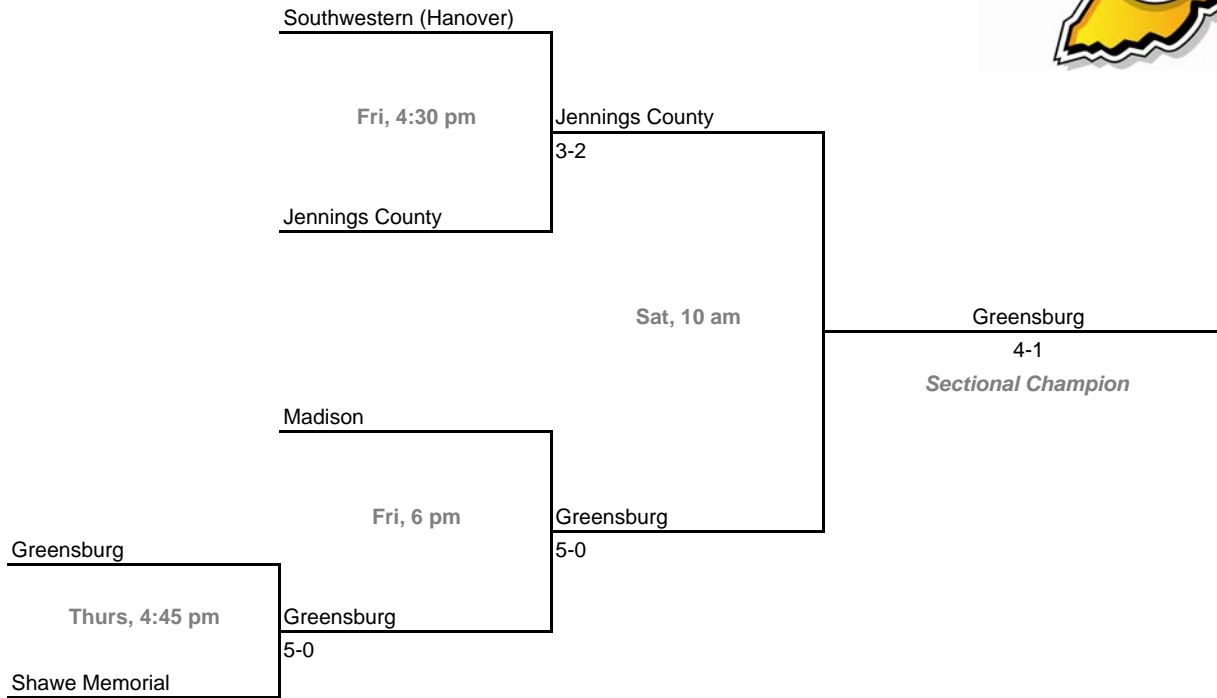

Sectional 55 -- Shawe Memorial (5 teams)