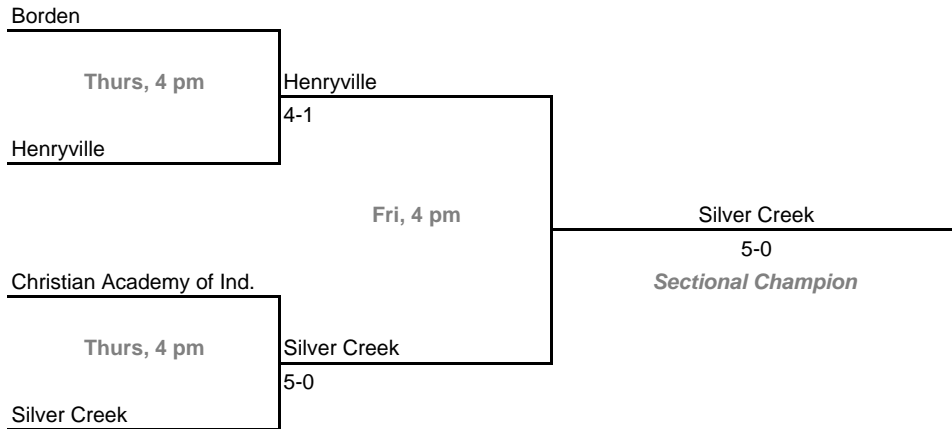

**2008-09 IHSAA Boys Tennis**  
**42nd Annual Team State Tournament Series**

**Sectionals**

**Dates:** October 2-4, 2008

**Sectional 55 -- Shawe Memorial (5 teams)**

**Sectional 56 -- Shelbyville (5 teams)**

**2008-09 IHSAA Boys Tennis**  
**42nd Annual Team State Tournament Series**

**Sectionals**

**Dates:** October 2-4, 2008

**Sectional 57 -- Silver Creek (4 teams)**

**Sectional 58 -- South Bend Clay (4 teams)**