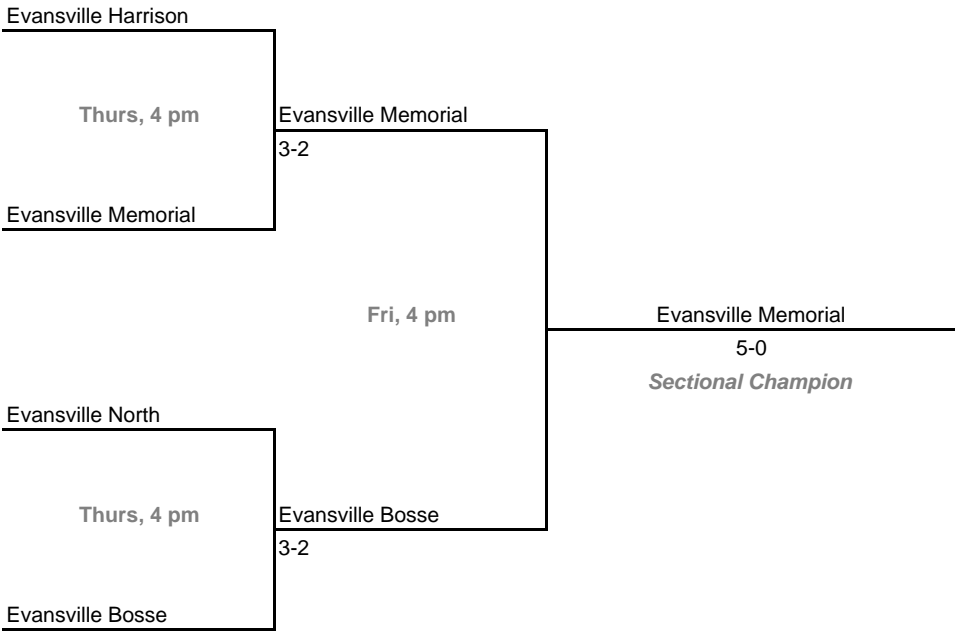

Sectional 19 -- Evansville Memorial (4 teams)