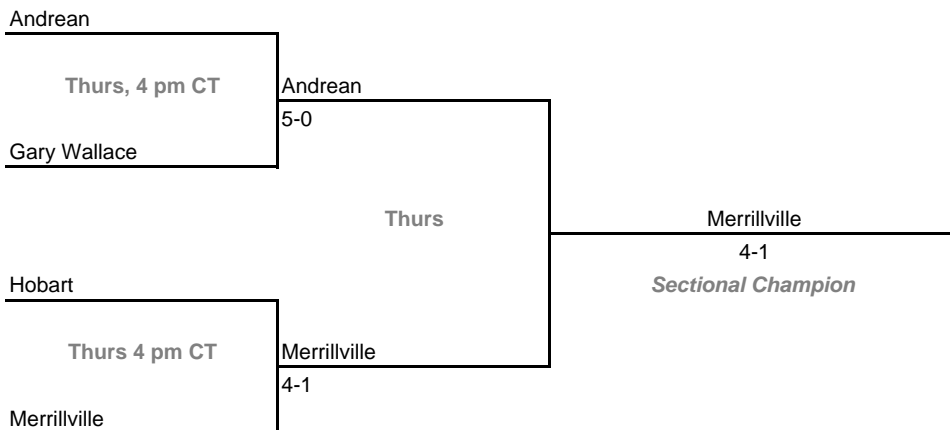

**2008-09 IHSAA Boys Tennis**  
**42nd Annual Team State Tournament Series**

**Sectionals**

**Dates:** October 2-4, 2008

**Sectional 33 -- Logansport (5 teams)**

**Sectional 34 -- Loogootee (5 teams)**

**2008-09 IHSAA Boys Tennis  
42nd Annual Team State Tournament Series**

**Sectionals**

**Dates:** October 2-4, 2008

**Sectional 35 -- Marion (5 teams)**

**Sectional 36 -- Merrillville (4 teams)**

**2008-09 IHSAA Boys Tennis**  
**42nd Annual Team State Tournament Series**

**Sectionals**

**Dates:** October 2-4, 2008

**Sectional 37 -- Mount Vernon (5 teams)**

**Sectional 38 -- Mount Vernon (Fortville) (6 teams)**

**2008-09 IHSAA Boys Tennis**  
**42nd Annual Team State Tournament Series**