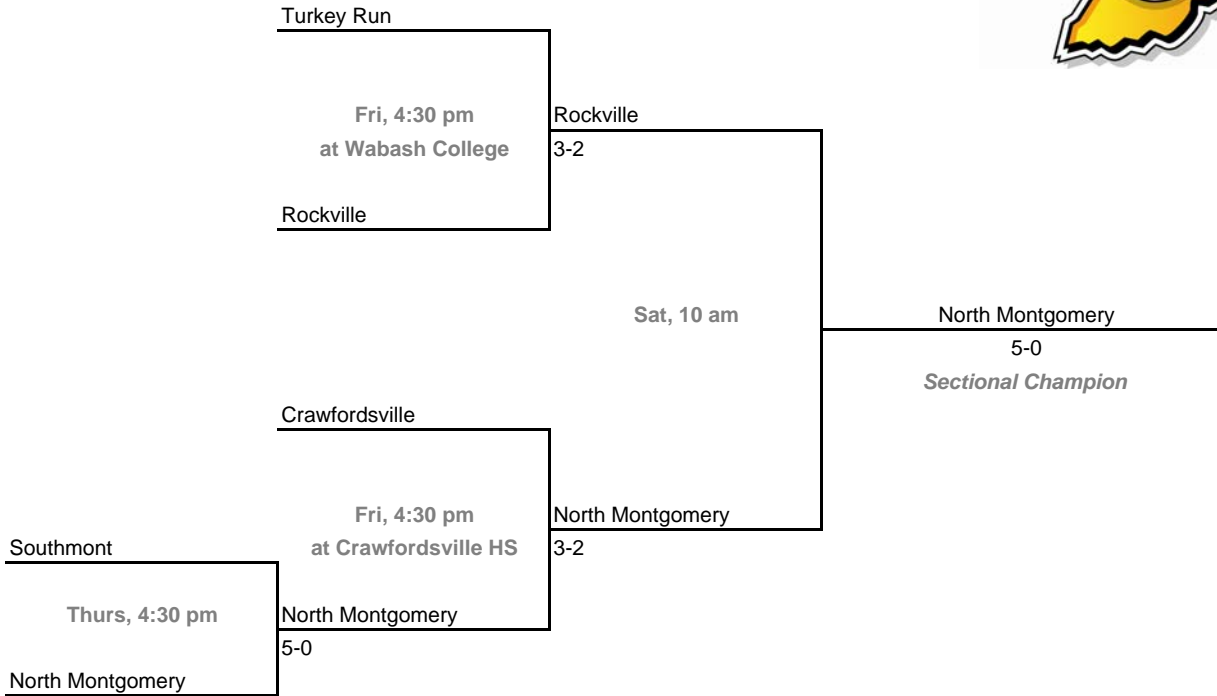

Sectional 13 -- Crawfordsville (5 teams)