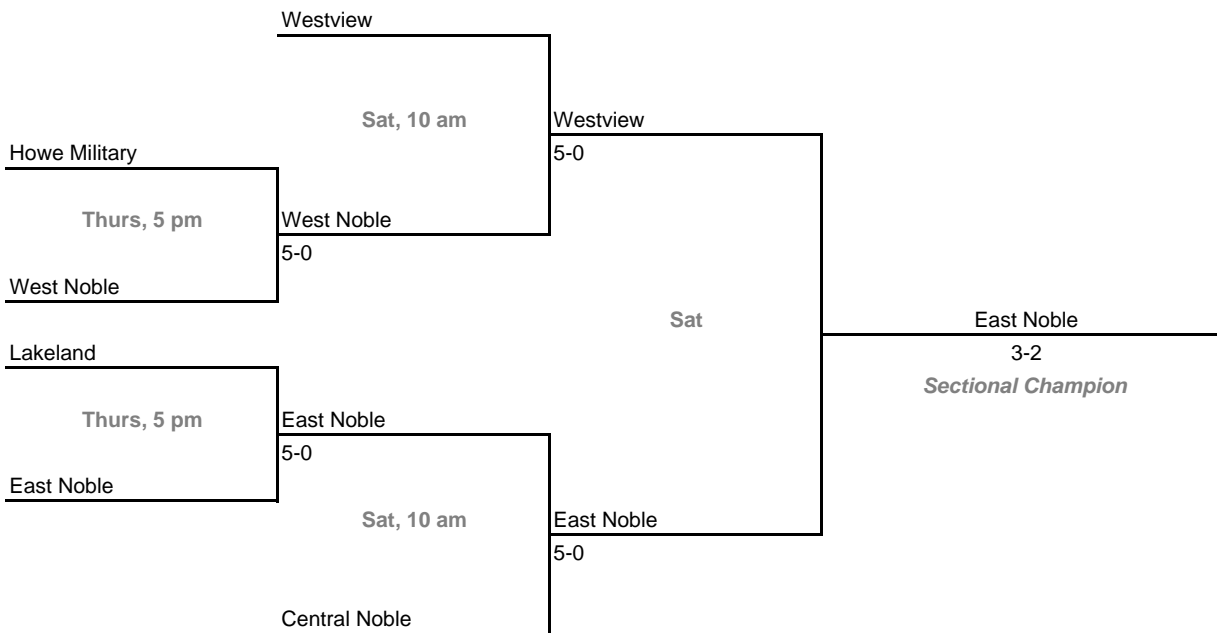

**Dates:** October 2-4, 2008

**Sectional 15 -- Culver Academies (4 teams)**

**Sectional 16 -- DeKalb (4 teams)**

**2008-09 IHSAA Boys Tennis**  
**42nd Annual Team State Tournament Series**

**Sectionals**

**Dates:** October 2-4, 2008

**Sectional 17 -- Delta (4 teams)**

**Sectional 18 -- East Noble (6 teams)**

**2008-09 IHSAA Boys Tennis**  
**42nd Annual Team State Tournament Series**

**Sectionals**

**Dates:** October 2-4, 2008