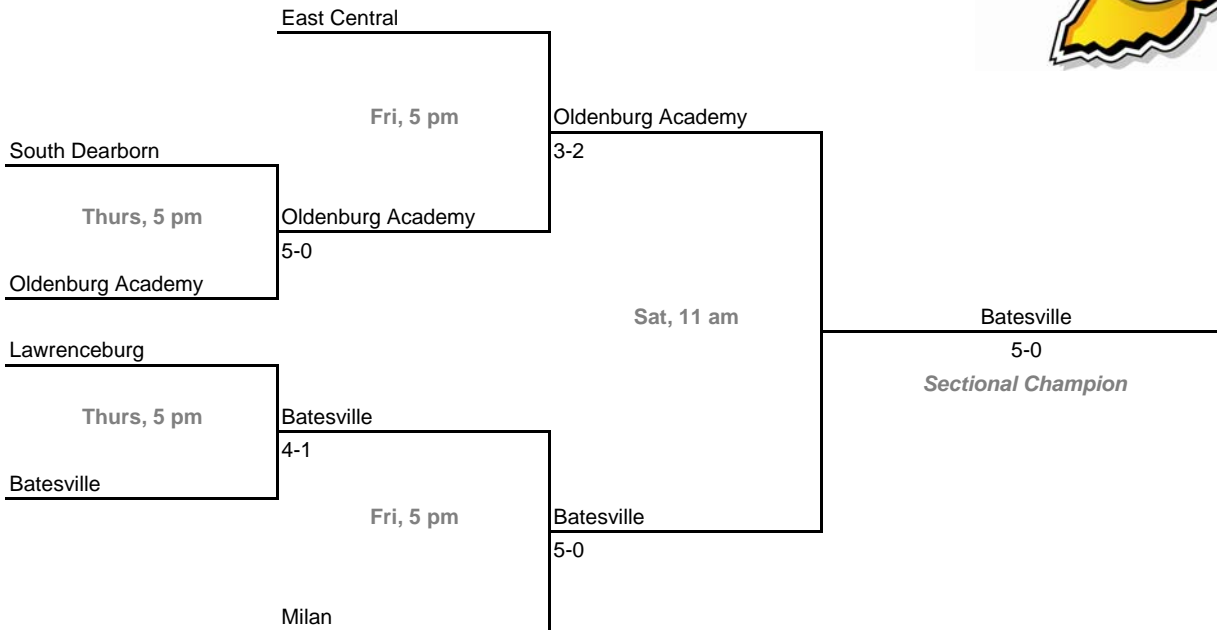

**2008-09 IHSAA Boys Tennis**  
**42nd Annual Team State Tournament Series**

**Sectionals**

**Dates:** October 2-4, 2008

**Sectional 59 -- South Dearborn (6 teams)**

*Note: All matches being played at Lawrenceburg*