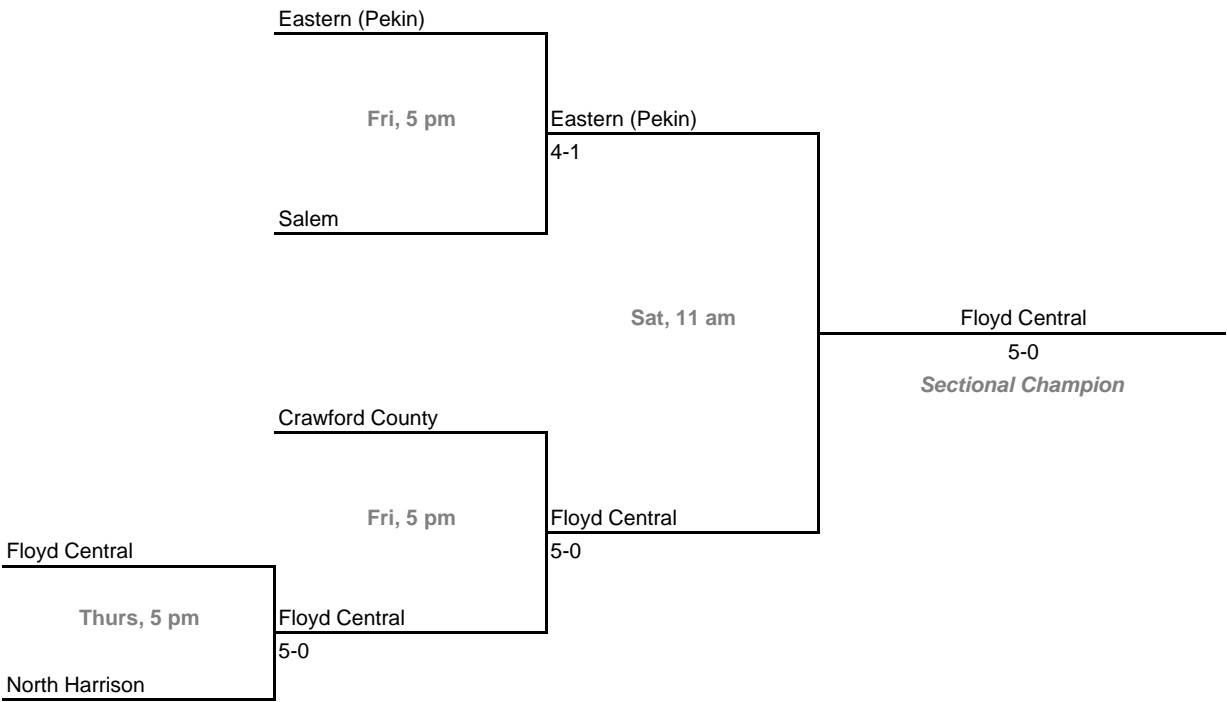

Sectional 20 -- Floyd Central (5 teams)