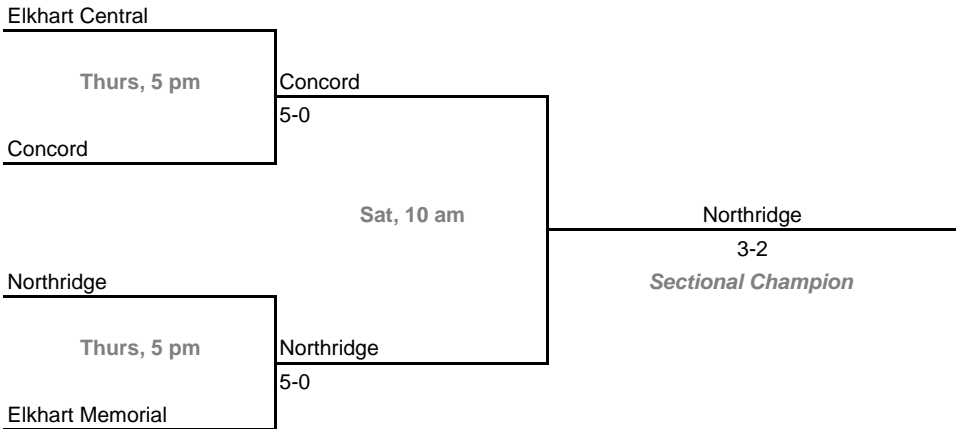

**Sectionals**

**Dates:** October 2-4, 2008

**Sectional 9 -- Center Grove (5 teams)**

**Sectional 10 -- Columbus North (5 teams)**

**2008-09 IHSAA Boys Tennis**  
**42nd Annual Team State Tournament Series**

**Sectionals**

**Dates:** October 2-4, 2008

**Sectional 11 -- Concord (4 teams)**

**Sectional 12 -- Connersville (4 teams)**

**2008-09 IHSAA Boys Tennis**  
**42nd Annual Team State Tournament Series**

**Sectionals**