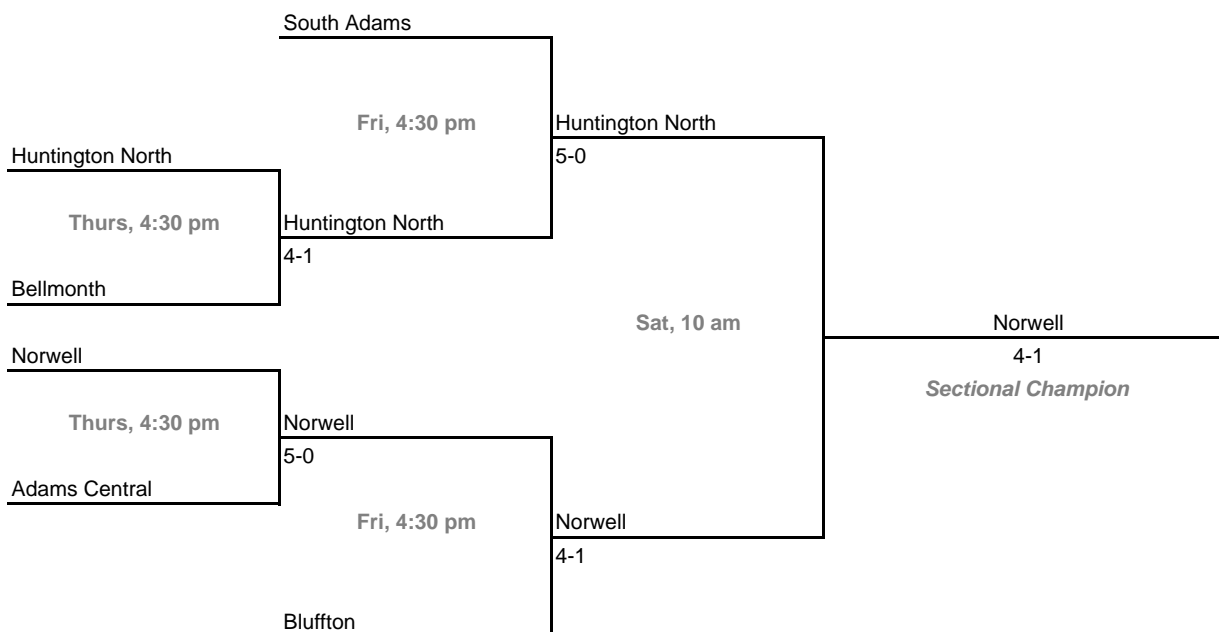

**Sectionals**

**Dates:** October 2-4, 2008

**Sectional 45 -- Goshen (5 teams)**

**Sectional 46 -- Norwell (6 teams)**

**2008-09 IHSAA Boys Tennis**  
**42nd Annual Team State Tournament Series**

**Sectionals**