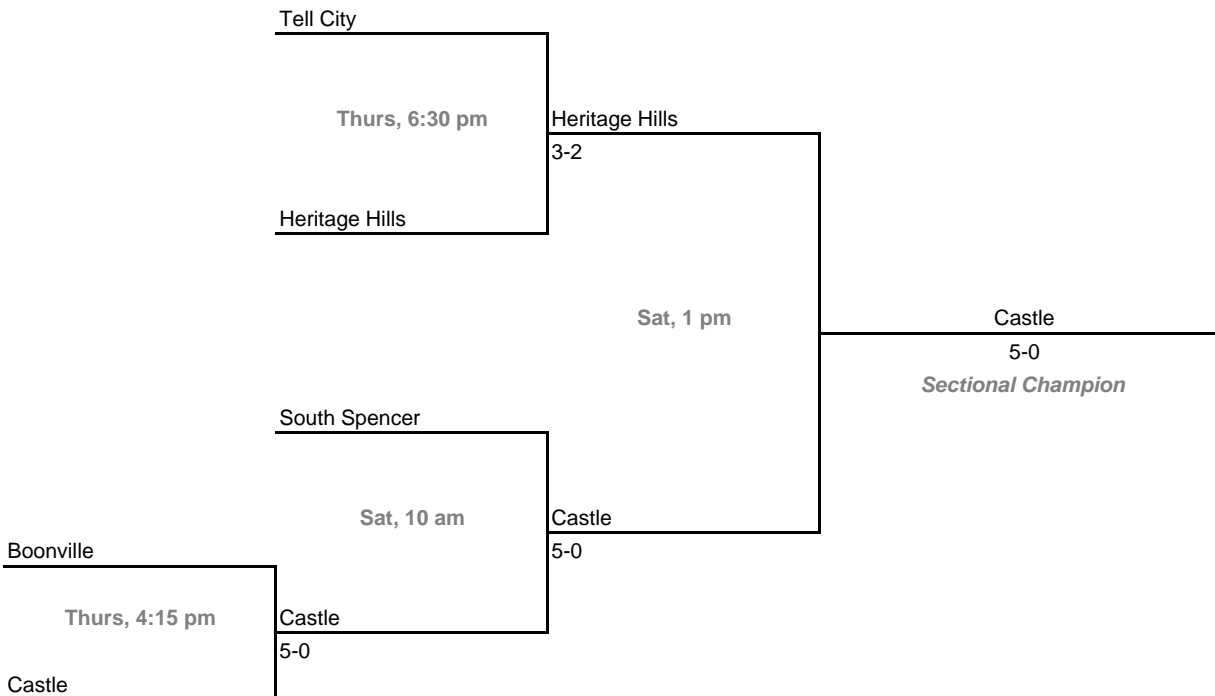

**2008-09 IHSAA Boys Tennis**  
**42nd Annual Team State Tournament Series**

**Sectionals**

**Dates:** October 2-4, 2008

**Sectional 3 -- Bloomington South (5 teams)**

**Sectional 4 -- Boonville (5 teams)**

**2008-09 IHSAA Boys Tennis**  
**42nd Annual Team State Tournament Series**

**Sectionals**

**Dates:** October 2-4, 2008

**Sectional 5 -- Bremen (5 teams)**

**Sectional 6 -- Brownsburg (5 teams)**

**2008-09 IHSAA Boys Tennis**  
**42nd Annual Team State Tournament Series**

**Sectionals**

**Dates:** October 2-4, 2008

**Sectional 9 -- Center Grove (5 teams)**

**Sectional 10 -- Columbus North (5 teams)**

**2008-09 IHSAA Boys Tennis**  
**42nd Annual Team State Tournament Series**