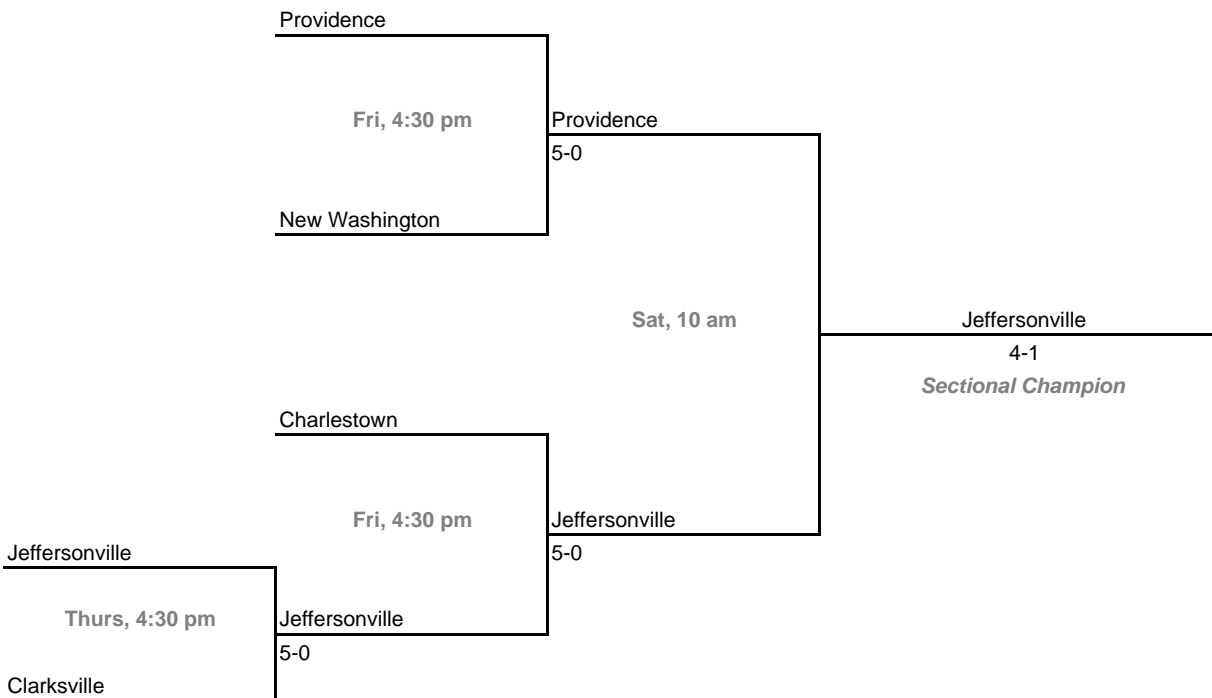

**Sectional 23 -- Franklin Central (4 teams)**

**Sectional 24 -- Hammond Clark (3 teams)**

**2008-09 IHSAA Boys Tennis**  
**42nd Annual Team State Tournament Series**

**Sectionals**

**Dates:** October 2-4, 2008

**Sectional 25 -- Highland (4 teams)**

**Sectional 26 -- Homestead (6 teams)**

**2008-09 IHSAA Boys Tennis**  
**42nd Annual Team State Tournament Series**

**Sectionals**

**Dates:** October 2-4, 2008

**Sectional 27 -- Jasper (4 teams)**

**Sectional 28 -- Jeffersonville (5 teams)**

**2008-09 IHSAA Boys Tennis**  
**42nd Annual Team State Tournament Series**

**Sectionals**

**Dates:** October 2-4, 2008

**Sectional 29 -- Kokomo (6 teams)**

**Sectional 30 -- LaPorte (4 teams)**