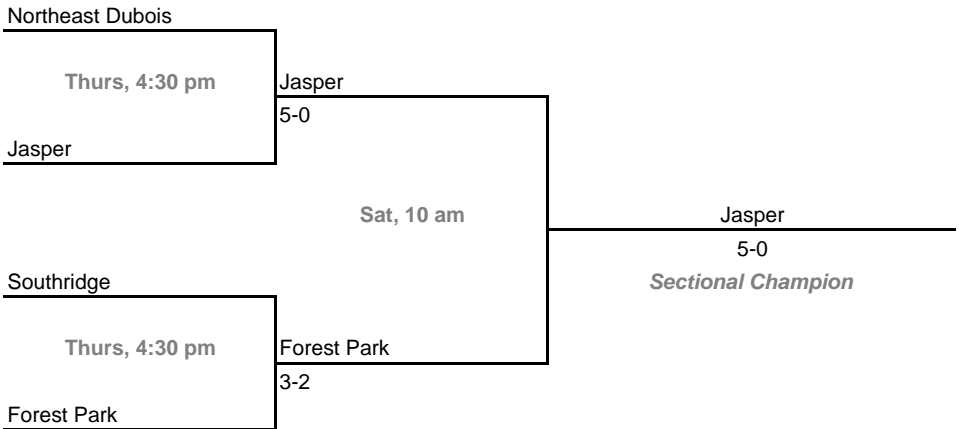

**Sectional 23 -- Franklin Central (4 teams)**

**Sectional 24 -- Hammond Clark (3 teams)**

**2008-09 IHSAA Boys Tennis**  
**42nd Annual Team State Tournament Series**

**Sectionals**

**Dates:** October 2-4, 2008

**Sectional 25 -- Highland (4 teams)**

**Sectional 26 -- Homestead (6 teams)**

**2008-09 IHSAA Boys Tennis**  
**42nd Annual Team State Tournament Series**

**Sectionals**

**Dates:** October 2-4, 2008

**Sectional 27 -- Jasper (4 teams)**

**Sectional 28 -- Jeffersonville (5 teams)**

**2008-09 IHSAA Boys Tennis**  
**42nd Annual Team State Tournament Series**

**Sectionals**

**Dates:** October 2-4, 2008

**Sectional 29 -- Kokomo (6 teams)**

**Sectional 30 -- LaPorte (4 teams)**