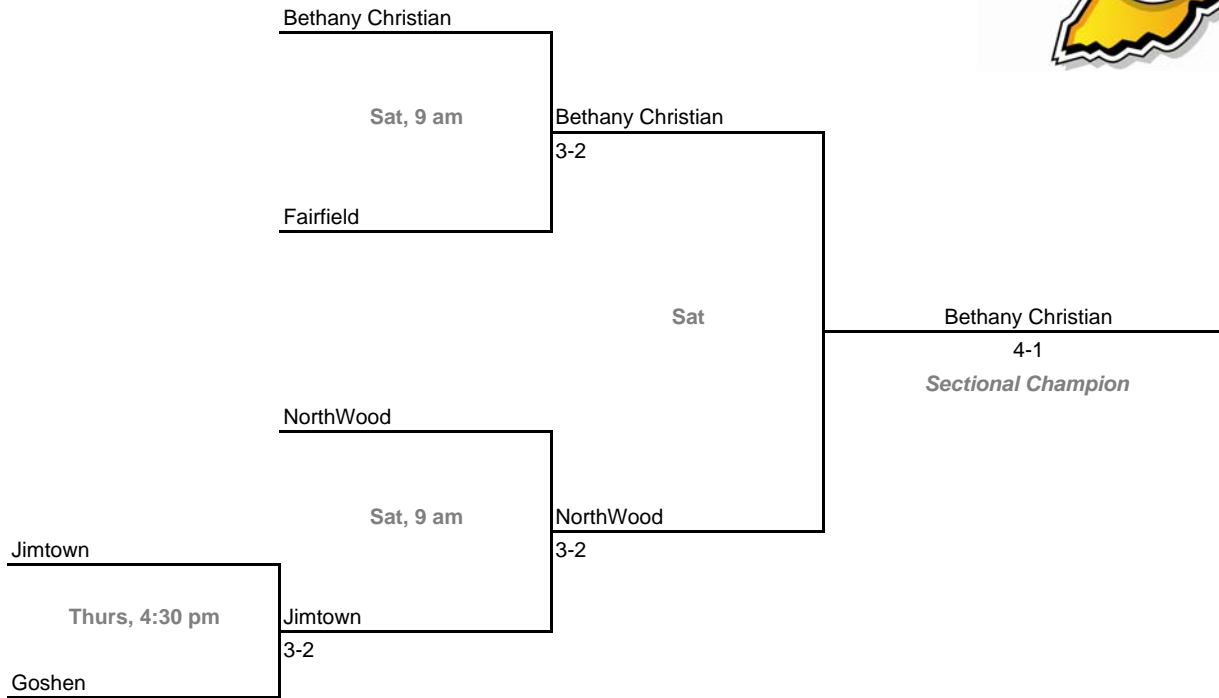

Sectional 45 -- Goshen (5 teams)