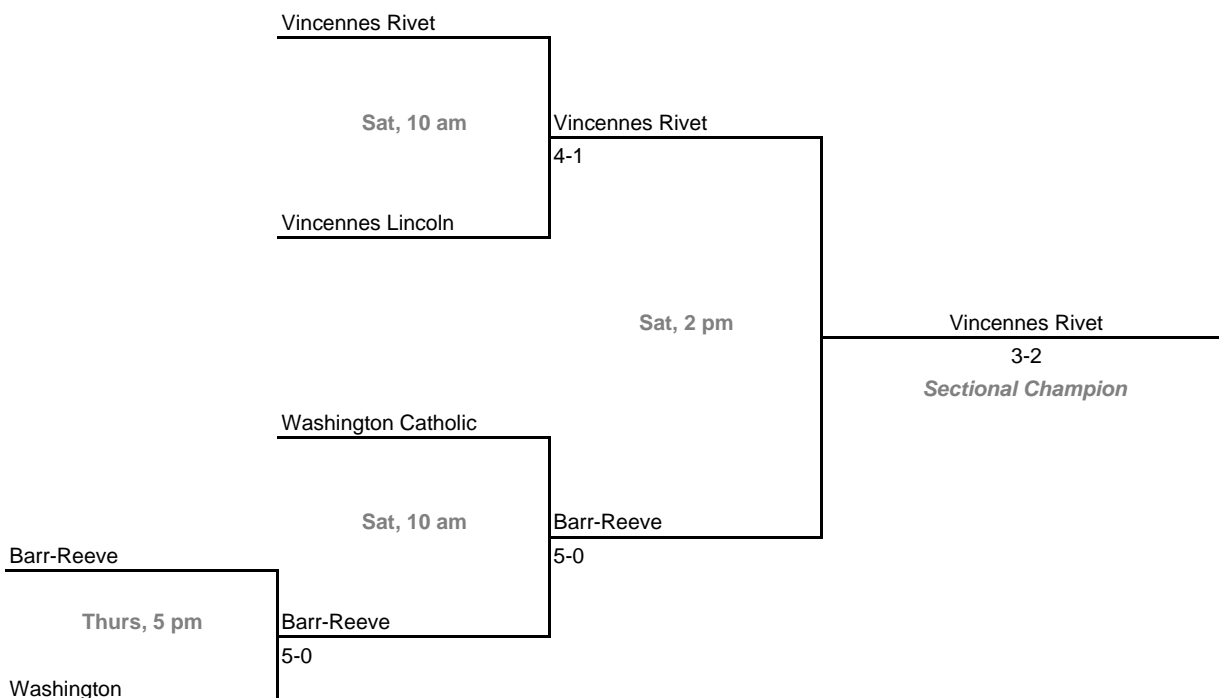

Sectional 62 -- Vincennes Lincoln (5 teams)