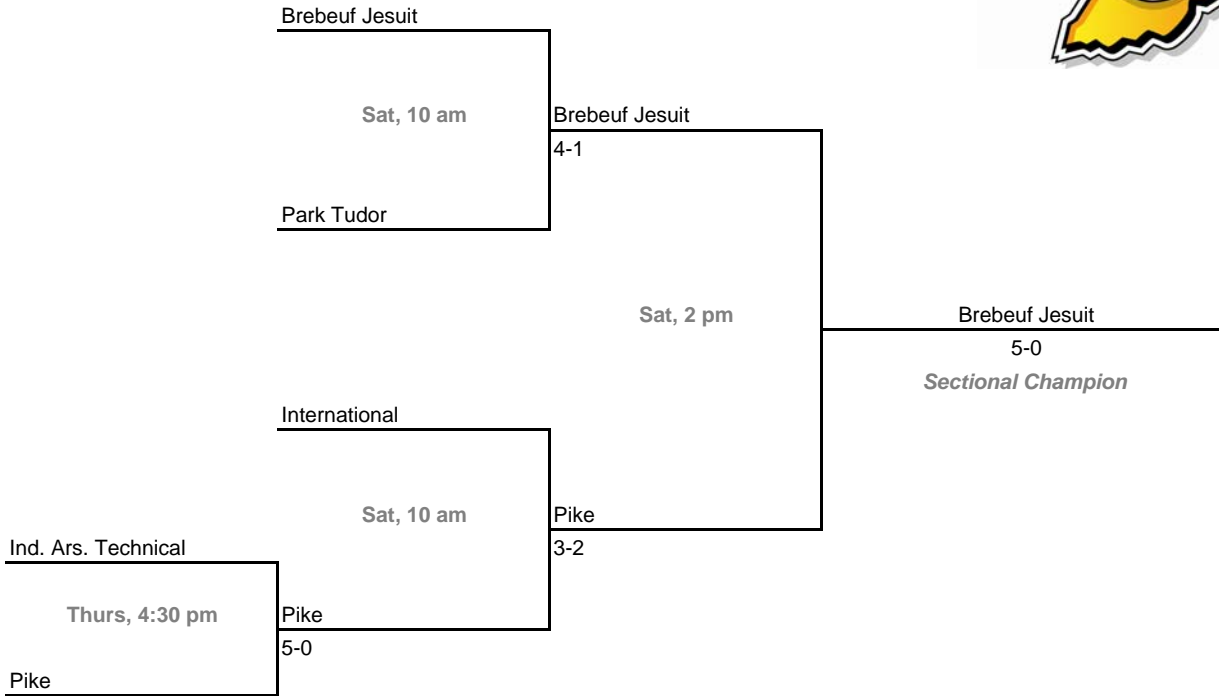

Sectional 49 -- Pike (5 teams)