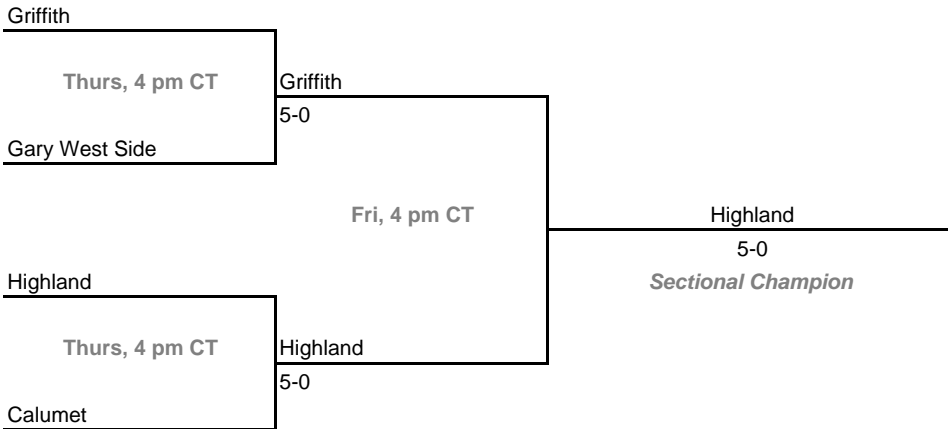

**Sectional 23 -- Franklin Central (4 teams)**

**Sectional 24 -- Hammond Clark (3 teams)**

**2008-09 IHSAA Boys Tennis**  
**42nd Annual Team State Tournament Series**

**Sectionals**

**Dates:** October 2-4, 2008

**Sectional 25 -- Highland (4 teams)**

**Sectional 26 -- Homestead (6 teams)**

**2008-09 IHSAA Boys Tennis**  
**42nd Annual Team State Tournament Series**

**Sectionals**

**Dates:** October 2-4, 2008

**Sectional 27 -- Jasper (4 teams)**