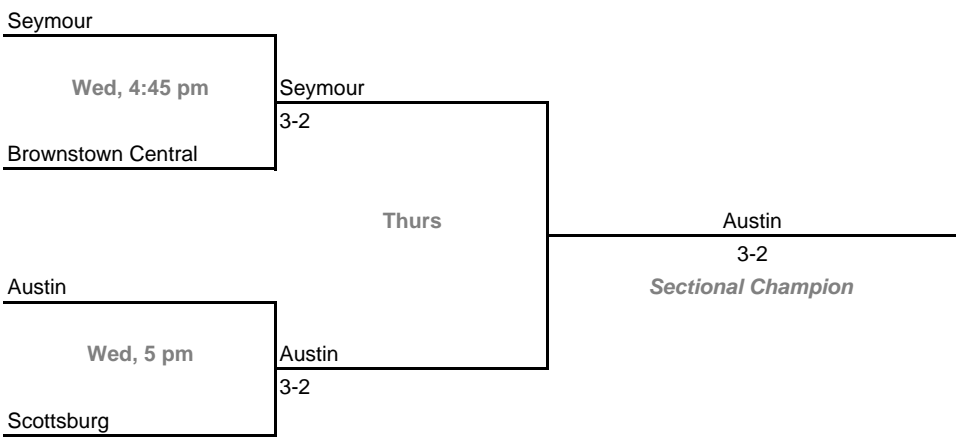

**Sectional 49 -- Pike (5 teams)**

**Sectional 50 -- Pike Central (5 teams)**

**2008-09 IHSAA Boys Tennis**  
**42nd Annual Team State Tournament Series**

**Sectionals**

**Dates:** October 2-4, 2008

**Sectional 51 -- Portage (4 teams)**

**Sectional 52 -- Richmond (6 teams)**

**2008-09 IHSAA Boys Tennis**  
**42nd Annual Team State Tournament Series**

**Sectionals**

**Dates:** October 2-4, 2008

**Sectional 53 -- River Forest (4 teams)**

**Sectional 54 -- Seymour (4 teams)**