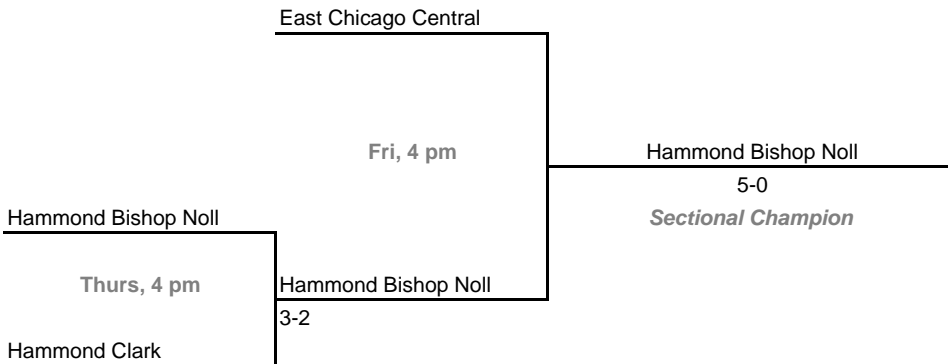

**Sectional 21 -- Fort Wayne Concordia Lutheran (5 teams)**

**Sectional 22 -- Fountain Central (5 teams)**

**2008-09 IHSAA Boys Tennis**  
**42nd Annual Team State Tournament Series**

**Sectionals**

**Dates:** October 2-4, 2008

**Sectional 23 -- Franklin Central (4 teams)**

**Sectional 24 -- Hammond Clark (3 teams)**

**2008-09 IHSAA Boys Tennis**  
**42nd Annual Team State Tournament Series**

**Sectionals**

**Dates:** October 2-4, 2008