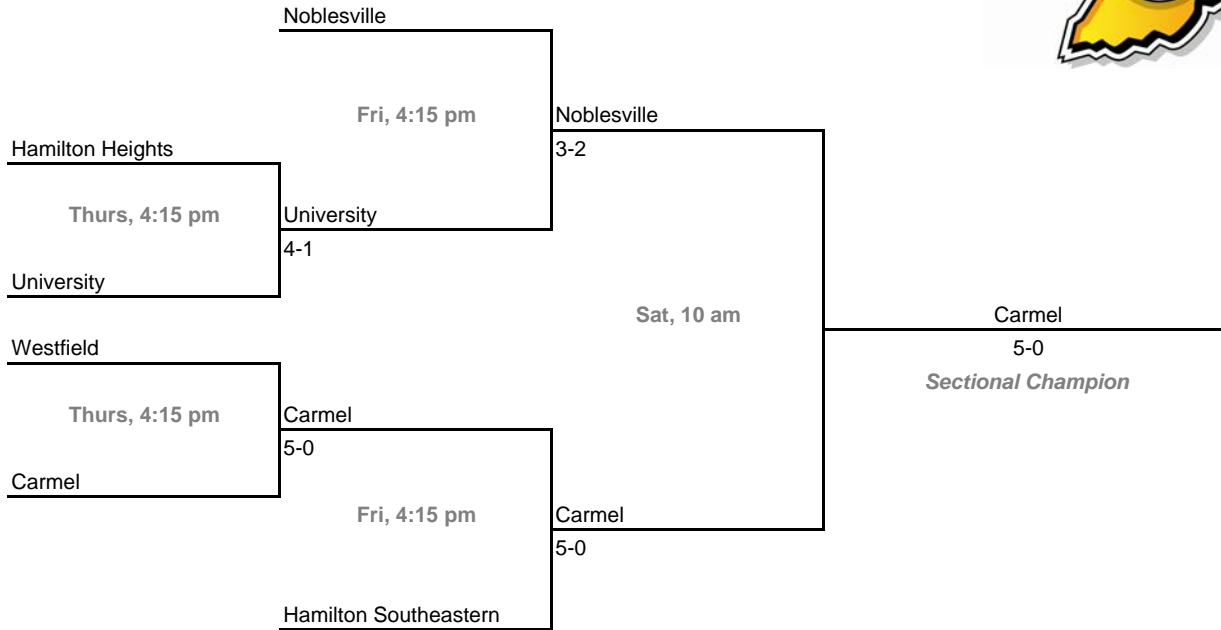

**2008-09 IHSAA Boys Tennis**  
**42nd Annual Team State Tournament Series**

**Sectionals**

**Dates:** October 2-4, 2008

**Sectional 3 -- Bloomington South (5 teams)**

**Sectional 4 -- Boonville (5 teams)**

**2008-09 IHSAA Boys Tennis**  
**42nd Annual Team State Tournament Series**

**Sectionals**

**Dates:** October 2-4, 2008

**Sectional 5 -- Bremen (5 teams)**

**Sectional 6 -- Brownsburg (5 teams)**

**2008-09 IHSAA Boys Tennis**  
**42nd Annual Team State Tournament Series**

**Sectionals**

**Dates:** October 2-4, 2008

**Sectional 7 -- Carmel (6 teams)**

**Sectional 8 -- Carroll (Fort Wayne) (6 teams)**

**2008-09 IHSAA Boys Tennis**  
**42nd Annual Team State Tournament Series**

**Sectionals**

**Dates:** October 2-4, 2008

**Sectional 9 -- Center Grove (5 teams)**

**Sectional 10 -- Columbus North (5 teams)**

**2008-09 IHSAA Boys Tennis**  
**42nd Annual Team State Tournament Series**