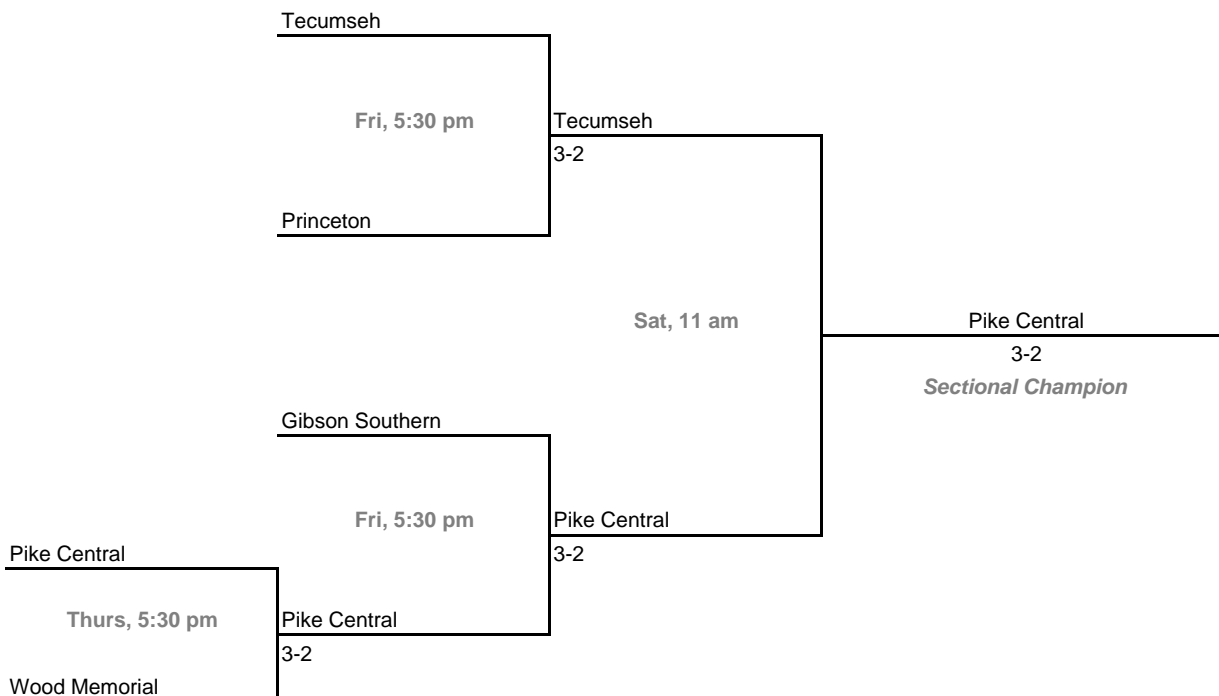

Sectional 50 -- Pike Central (5 teams)