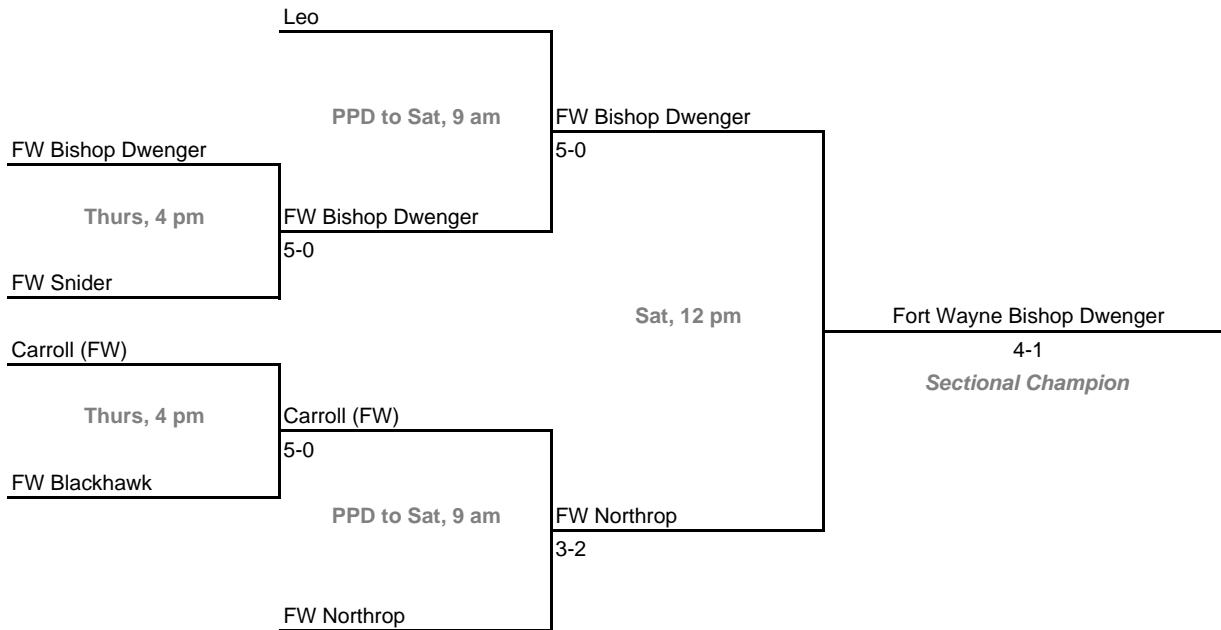

**Sectionals**

**Dates:** October 2-4, 2008

**Sectional 7 -- Carmel (6 teams)**

**Sectional 8 -- Carroll (Fort Wayne) (6 teams)**

**2008-09 IHSAA Boys Tennis**  
**42nd Annual Team State Tournament Series**

**Sectionals**

**Dates:** October 2-4, 2008

**Sectional 9 -- Center Grove (5 teams)**

**Sectional 10 -- Columbus North (5 teams)**

**2008-09 IHSAA Boys Tennis**  
**42nd Annual Team State Tournament Series**