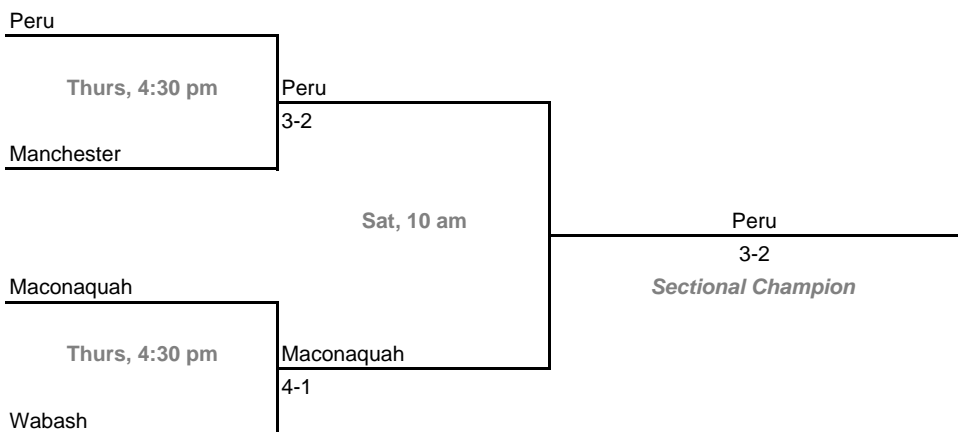

**Dates:** October 2-4, 2008

**Sectional 43 -- North Central (Indianapolis) (6 teams)**

**Sectional 44 -- Northview (4 teams)**

**2008-09 IHSAA Boys Tennis**  
**42nd Annual Team State Tournament Series**

**Sectionals**

**Dates:** October 2-4, 2008

**Sectional 45 -- Goshen (5 teams)**

**Sectional 46 -- Norwell (6 teams)**

**2008-09 IHSAA Boys Tennis**  
**42nd Annual Team State Tournament Series**

**Sectionals**

**Dates:** October 2-4, 2008

**Sectional 47 -- Penn (4 teams)**

**Sectional 48 -- Peru (4 teams)**

**2008-09 IHSAA Boys Tennis**  
**42nd Annual Team State Tournament Series**

**Sectionals**

**Dates:** October 2-4, 2008