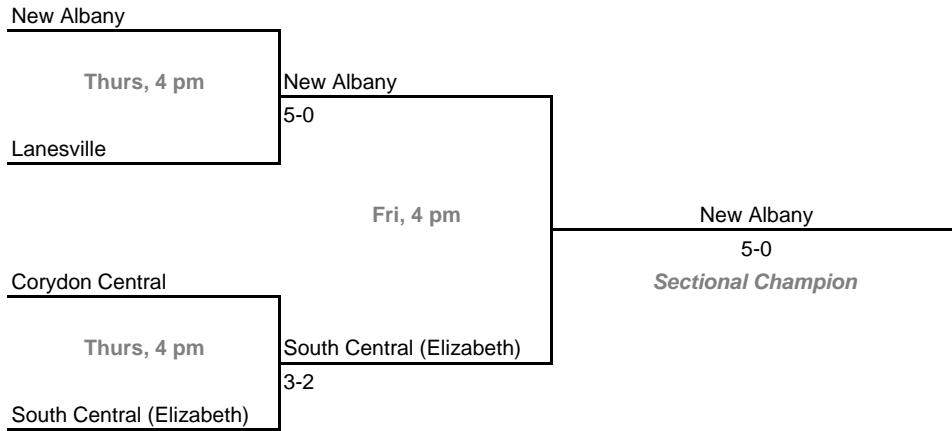

Sectional 41 -- New Albany (4 teams)