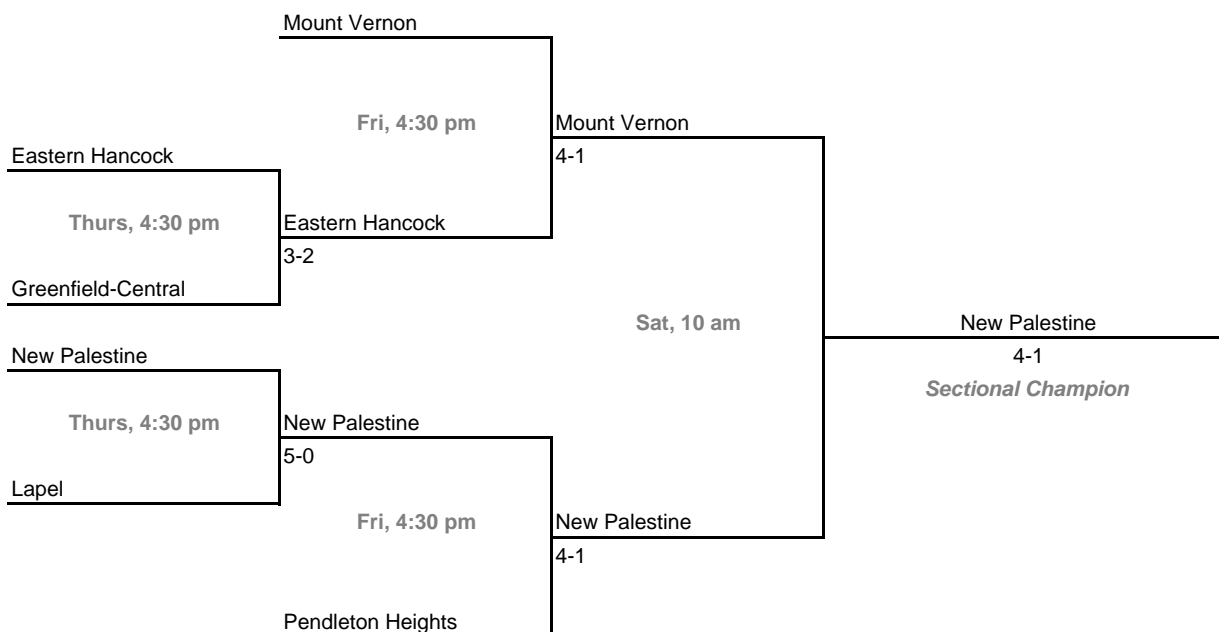

Sectional 38 -- Mount Vernon (Fortville) (6 teams)