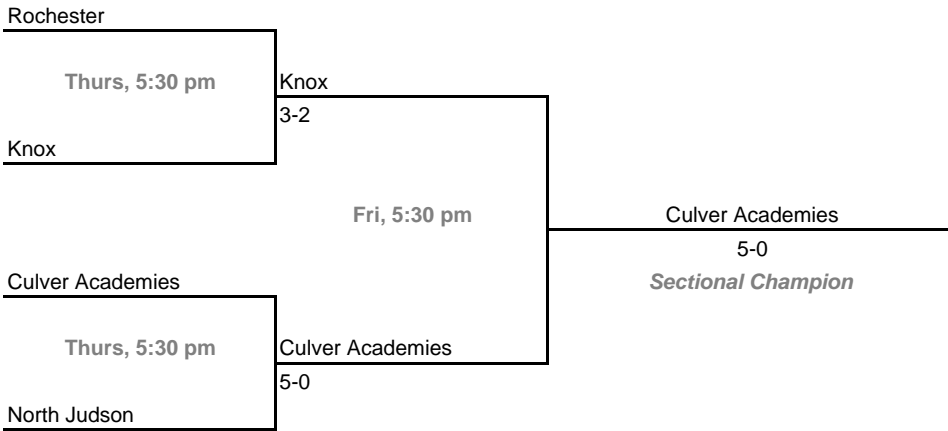

**Sectionals**

**Dates:** October 2-4, 2008

**Sectional 9 -- Center Grove (5 teams)**

**Sectional 10 -- Columbus North (5 teams)**

**2008-09 IHSAA Boys Tennis**  
**42nd Annual Team State Tournament Series**

**Sectionals**

**Dates:** October 2-4, 2008

**Sectional 11 -- Concord (4 teams)**

**Sectional 12 -- Connersville (4 teams)**

**2008-09 IHSAA Boys Tennis**  
**42nd Annual Team State Tournament Series**

**Sectionals**

**Dates:** October 2-4, 2008

**Sectional 13 -- Crawfordsville (5 teams)**

**Sectional 14 -- Crown Point (4 teams)**

**2008-09 IHSAA Boys Tennis**  
**42nd Annual Team State Tournament Series**

**Sectionals**

**Dates:** October 2-4, 2008

**Sectional 15 -- Culver Academies (4 teams)**

**Sectional 16 -- DeKalb (4 teams)**

**2008-09 IHSAA Boys Tennis**  
**42nd Annual Team State Tournament Series**

**Sectionals**