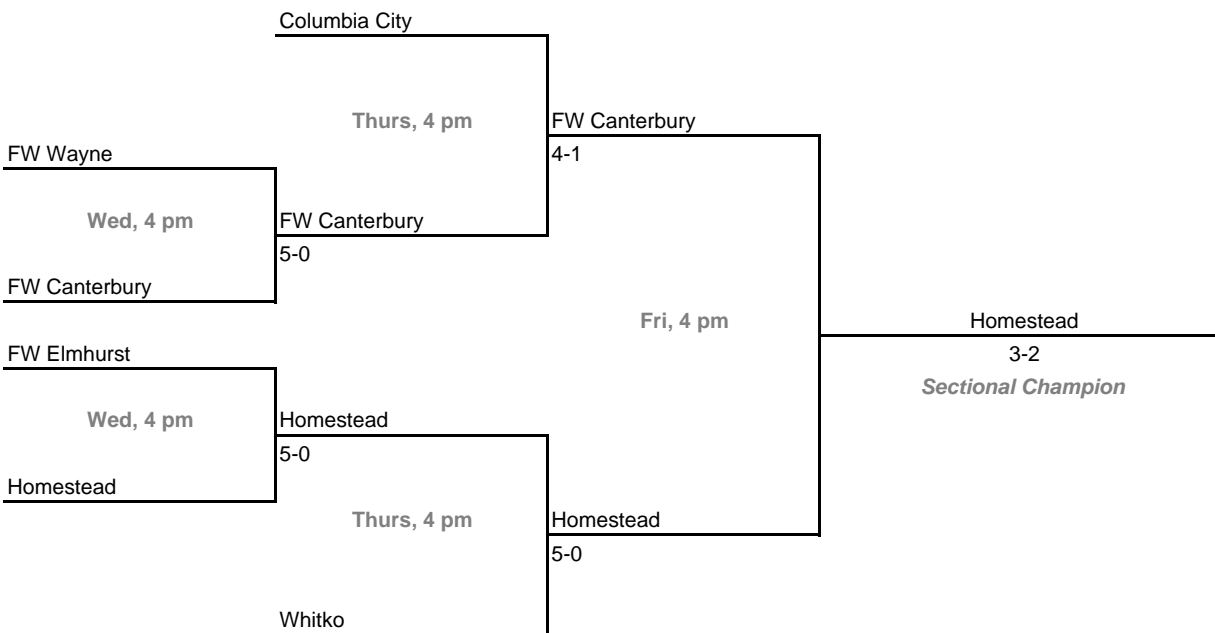

**Sectional 23 -- Franklin Central (4 teams)**

**Sectional 24 -- Hammond Clark (3 teams)**

**2008-09 IHSAA Boys Tennis**  
**42nd Annual Team State Tournament Series**

**Sectionals**

**Dates:** October 2-4, 2008

**Sectional 25 -- Highland (4 teams)**

**Sectional 26 -- Homestead (6 teams)**

**2008-09 IHSAA Boys Tennis**  
**42nd Annual Team State Tournament Series**

**Sectionals**

**Dates:** October 2-4, 2008

**Sectional 27 -- Jasper (4 teams)**