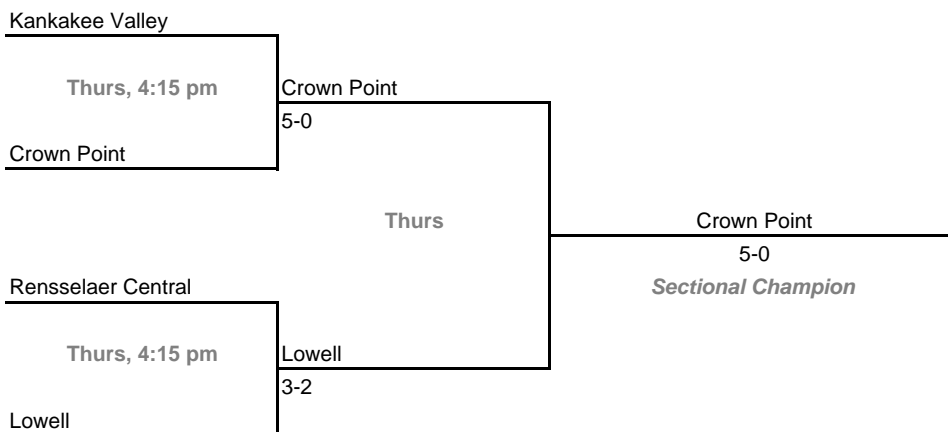

**Sectionals**

**Dates:** October 2-4, 2008

**Sectional 9 -- Center Grove (5 teams)**

**Sectional 10 -- Columbus North (5 teams)**

**2008-09 IHSAA Boys Tennis**  
**42nd Annual Team State Tournament Series**

**Sectionals**

**Dates:** October 2-4, 2008

**Sectional 11 -- Concord (4 teams)**

**Sectional 12 -- Connersville (4 teams)**

**2008-09 IHSAA Boys Tennis**  
**42nd Annual Team State Tournament Series**

**Sectionals**

**Dates:** October 2-4, 2008

**Sectional 13 -- Crawfordsville (5 teams)**

**Sectional 14 -- Crown Point (4 teams)**

**2008-09 IHSAA Boys Tennis**  
**42nd Annual Team State Tournament Series**

**Sectionals**