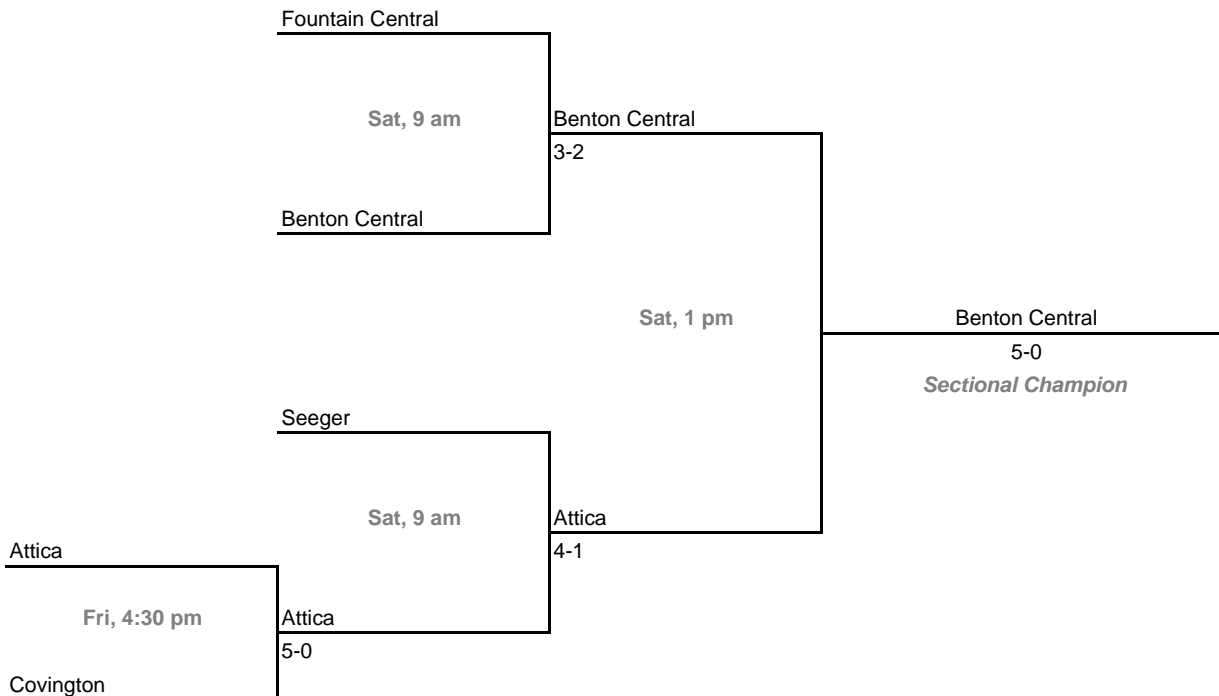

Sectional 22 -- Fountain Central (5 teams)