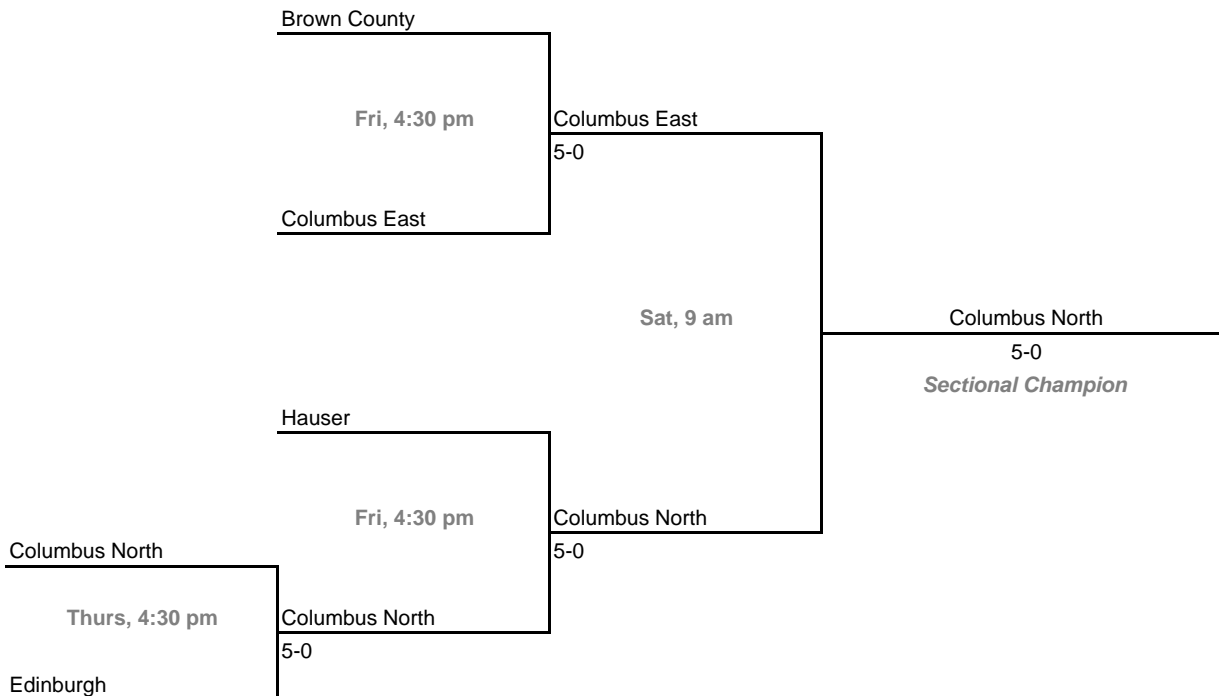

**Sectionals**

**Dates:** October 2-4, 2008

**Sectional 9 -- Center Grove (5 teams)**

**Sectional 10 -- Columbus North (5 teams)**

**2008-09 IHSAA Boys Tennis**  
**42nd Annual Team State Tournament Series**

**Sectionals**

**Dates:** October 2-4, 2008

**Sectional 11 -- Concord (4 teams)**

**Sectional 12 -- Connersville (4 teams)**

**2008-09 IHSAA Boys Tennis**  
**42nd Annual Team State Tournament Series**

**Sectionals**