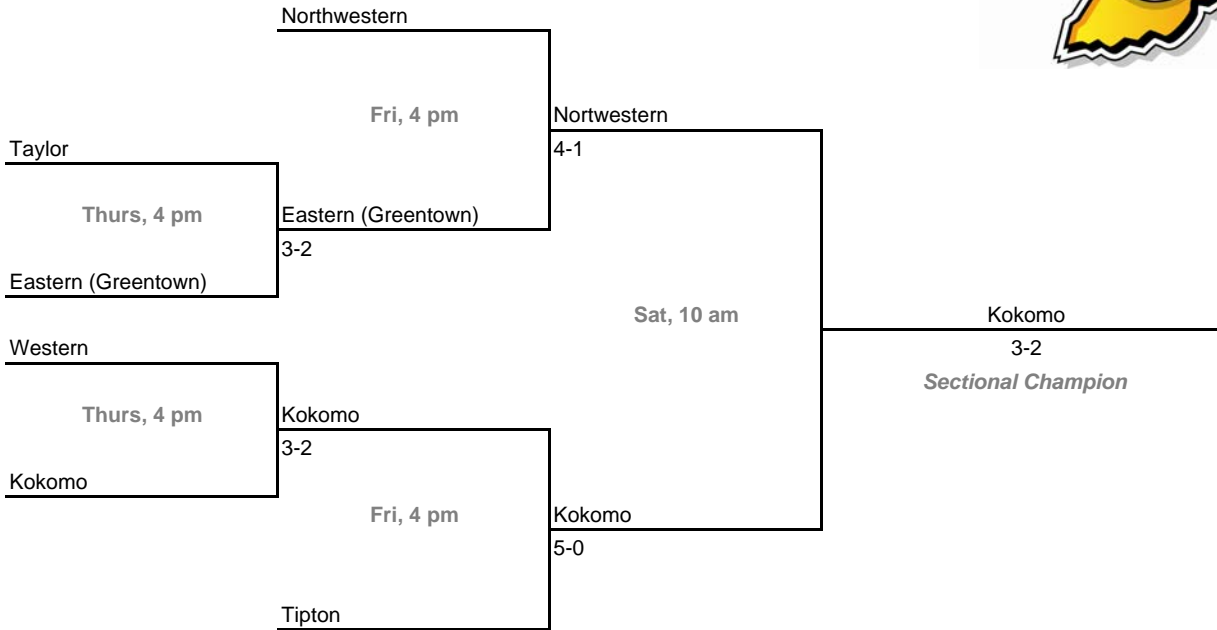

**Sectional 28 -- Jeffersonville (5 teams)**

**2008-09 IHSAA Boys Tennis**  
**42nd Annual Team State Tournament Series**

**Sectionals**

**Dates:** October 2-4, 2008

**Sectional 29 -- Kokomo (6 teams)**

**Sectional 30 -- LaPorte (4 teams)**