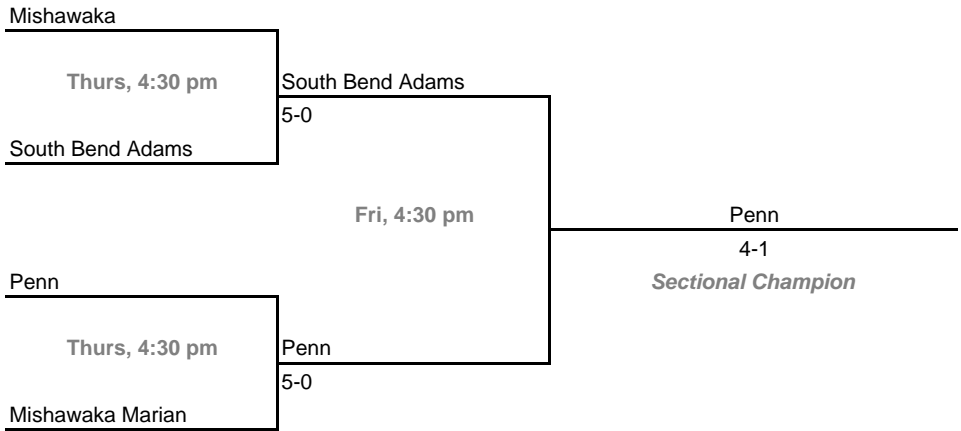

**Dates:** October 2-4, 2008

**Sectional 43 -- North Central (Indianapolis) (6 teams)**

**Sectional 44 -- Northview (4 teams)**

**2008-09 IHSAA Boys Tennis**  
**42nd Annual Team State Tournament Series**

**Sectionals**

**Dates:** October 2-4, 2008

**Sectional 45 -- Goshen (5 teams)**

**Sectional 46 -- Norwell (6 teams)**

**2008-09 IHSAA Boys Tennis**  
**42nd Annual Team State Tournament Series**

**Sectionals**

**Dates:** October 2-4, 2008

**Sectional 47 -- Penn (4 teams)**

**Sectional 48 -- Peru (4 teams)**

**2008-09 IHSAA Boys Tennis**  
**42nd Annual Team State Tournament Series**

**Sectionals**

**Dates:** October 2-4, 2008