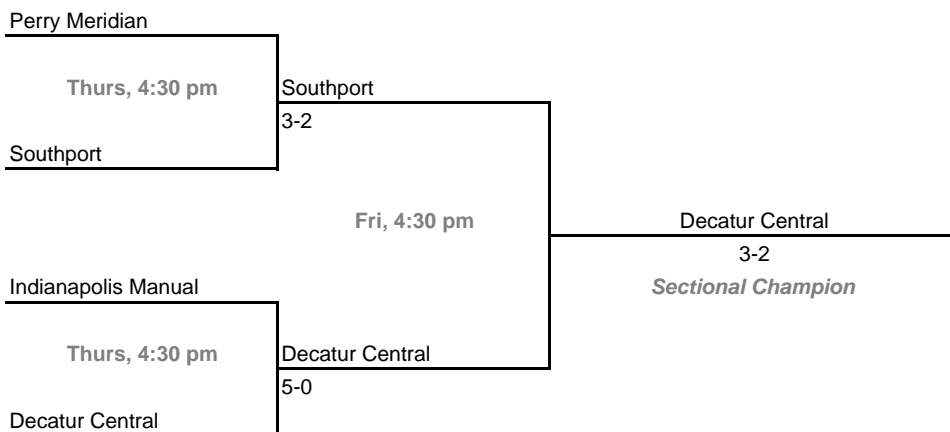

Sectional 60 -- Southport (4 teams)