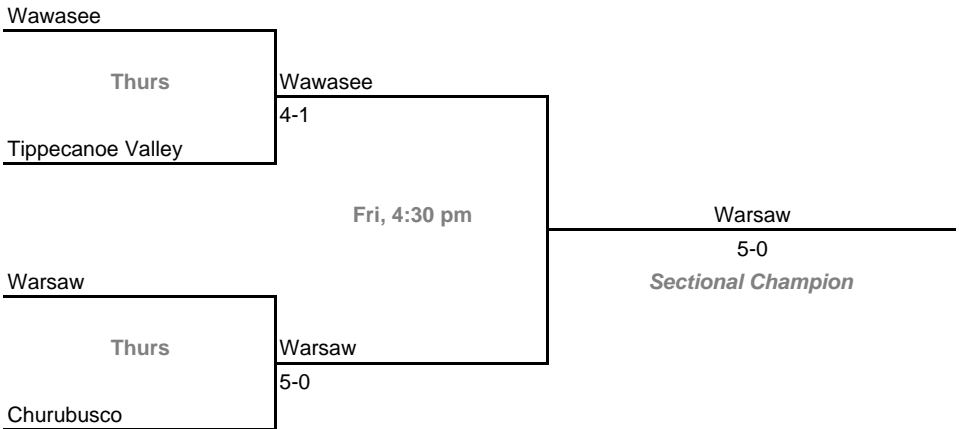

**Sectional 62 -- Vincennes Lincoln (5 teams)**

**2008-09 IHSAA Boys Tennis**  
**42nd Annual Team State Tournament Series**

**Sectionals**

**Dates:** October 2-4, 2008

**Sectional 63 -- Warsaw (4 teams)**

**Sectional 64 -- West Lafayette (5 teams)**