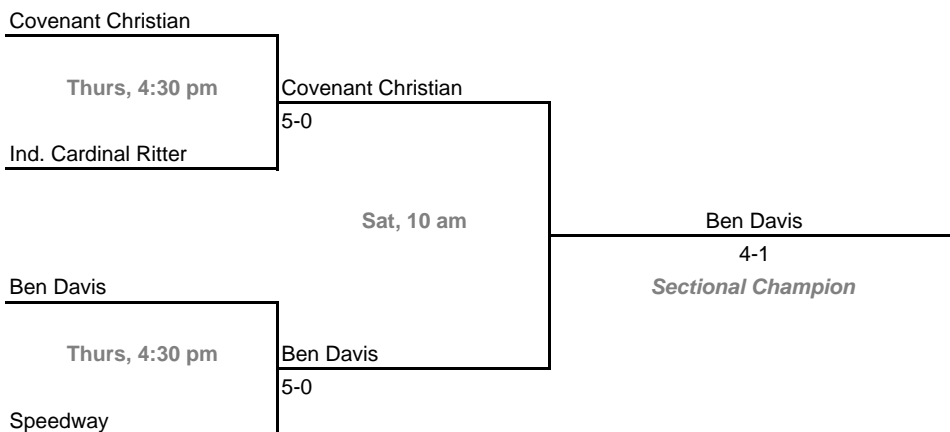

**2008-09 IHSAA Boys Tennis**  
**42nd Annual Team State Tournament Series**

**Sectionals**

**Dates:** October 2-4, 2008

**Sectional 1 -- Anderson Highland (4 teams)**

**Sectional 2 -- Ben Davis (4 teams)**

**2008-09 IHSAA Boys Tennis**  
**42nd Annual Team State Tournament Series**

**Sectionals**

**Dates:** October 2-4, 2008

**Sectional 3 -- Bloomington South (5 teams)**

**Sectional 4 -- Boonville (5 teams)**