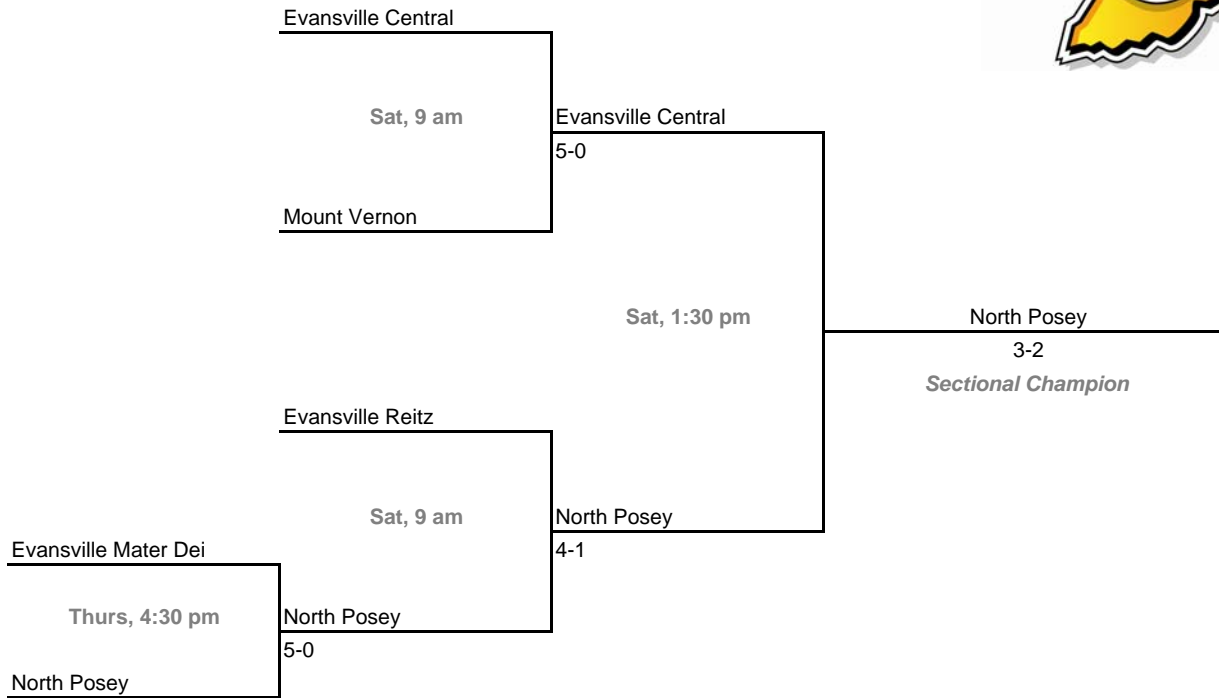

Sectional 37 -- Mount Vernon (5 teams)