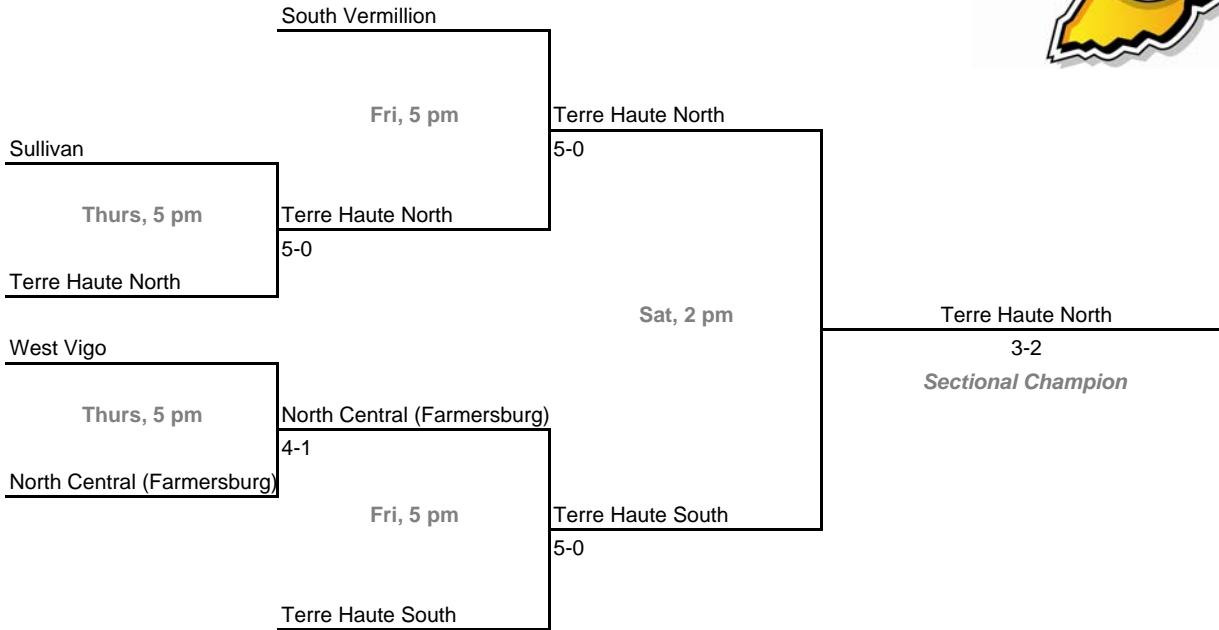

**Sectional 60 -- Southport (4 teams)**

**2008-09 IHSAA Boys Tennis**  
**42nd Annual Team State Tournament Series**

**Sectionals**

**Dates:** October 2-4, 2008

**Sectional 61 -- Terre Haute South (6 teams)**