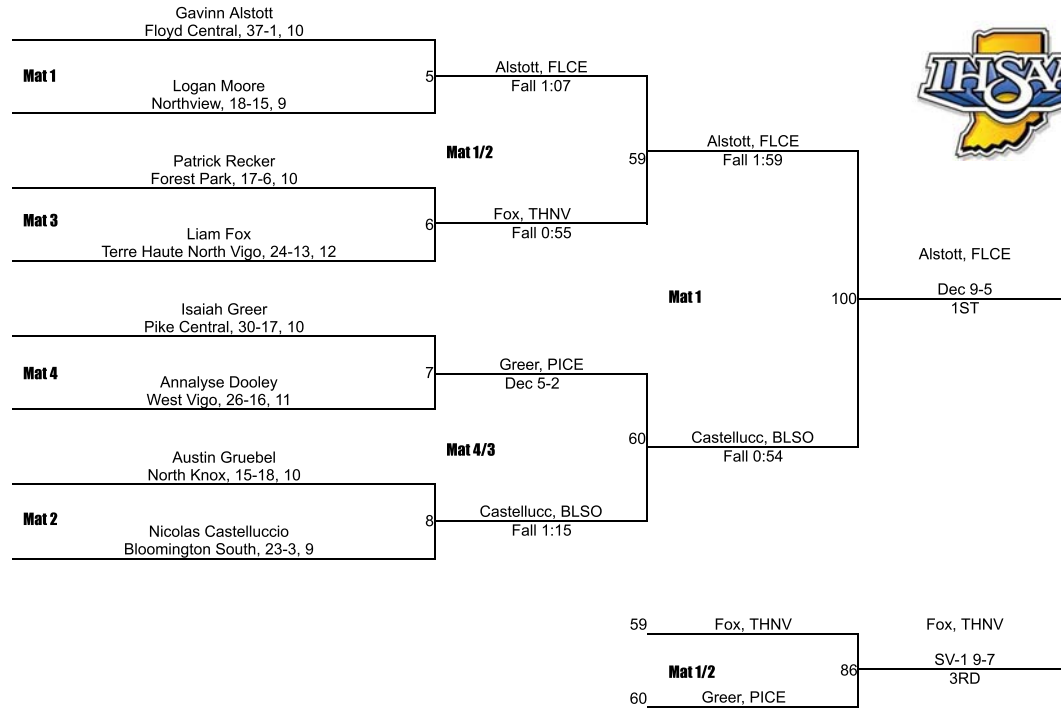

Team Scores

Printed on 02/02/2019 05:19 p.m.

Team Scores		
1	Bloomington South	174.5
2	Southridge	92.5
3	Terre Haute South Vigo	85.5
4	Edgewood	81.5
5	Floyd Central	77.5
6	Jasper	74.0
7	West Vigo	39.0
8	Indian Creek	35.0
9	North Knox	27.0
10	Terre Haute North Vigo	22.0
11	Bloomington North	18.0
12	Owen Valley	14.0
12	Paoli	14.0
14	Sullivan	11.0
15	Forest Park	9.0
16	New Albany	7.5
17	Pike Central	6.0
18	Bedford North Lawrence	0.0
18	Mitchell	0.0
18	Northview	0.0

IHSAA Regional @ Bloomington South

106

IHSAA Regional @ Bloomington South

113

IHSAA Regional @ Bloomington South

120

IHSAA Regional @ Bloomington South

126