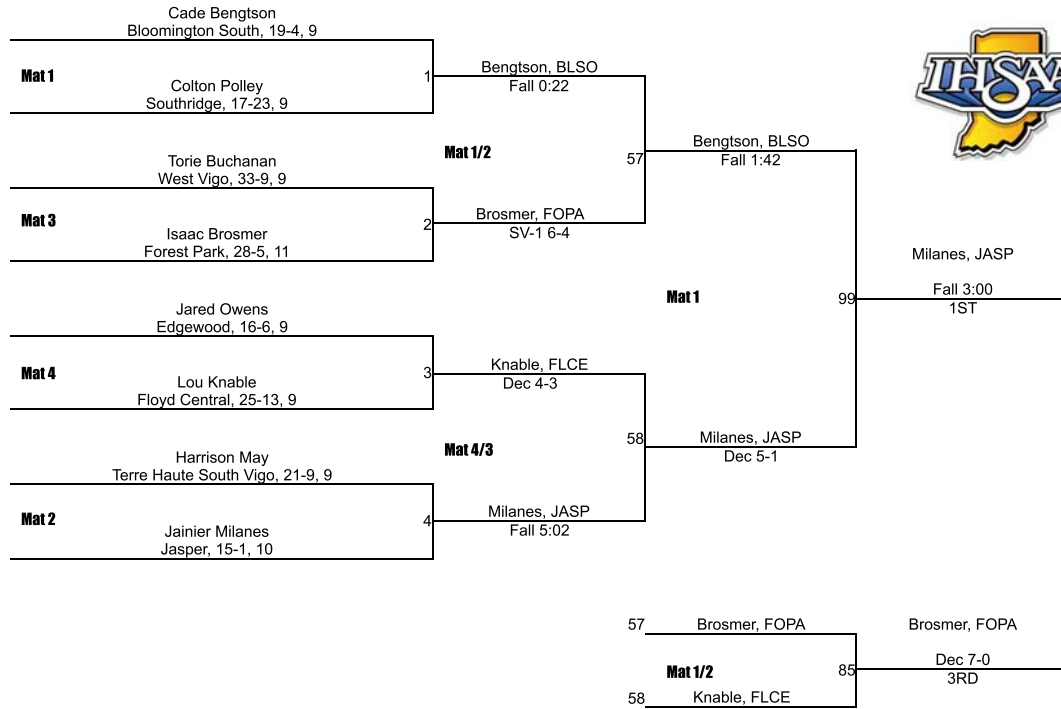

Team Scores

Printed on 02/02/2019 05:19 p.m.

Team Scores		
1	Bloomington South	174.5
2	Southridge	92.5
3	Terre Haute South Vigo	85.5
4	Edgewood	81.5
5	Floyd Central	77.5
6	Jasper	74.0
7	West Vigo	39.0
8	Indian Creek	35.0
9	North Knox	27.0
10	Terre Haute North Vigo	22.0
11	Bloomington North	18.0
12	Owen Valley	14.0
12	Paoli	14.0
14	Sullivan	11.0
15	Forest Park	9.0
16	New Albany	7.5
17	Pike Central	6.0
18	Bedford North Lawrence	0.0
18	Mitchell	0.0
18	Northview	0.0

IHSAA Regional @ Bloomington South

106

IHSAA Regional @ Bloomington South

113

IHSAA Regional @ Bloomington South

120

IHSAA Regional @ Bloomington South

126