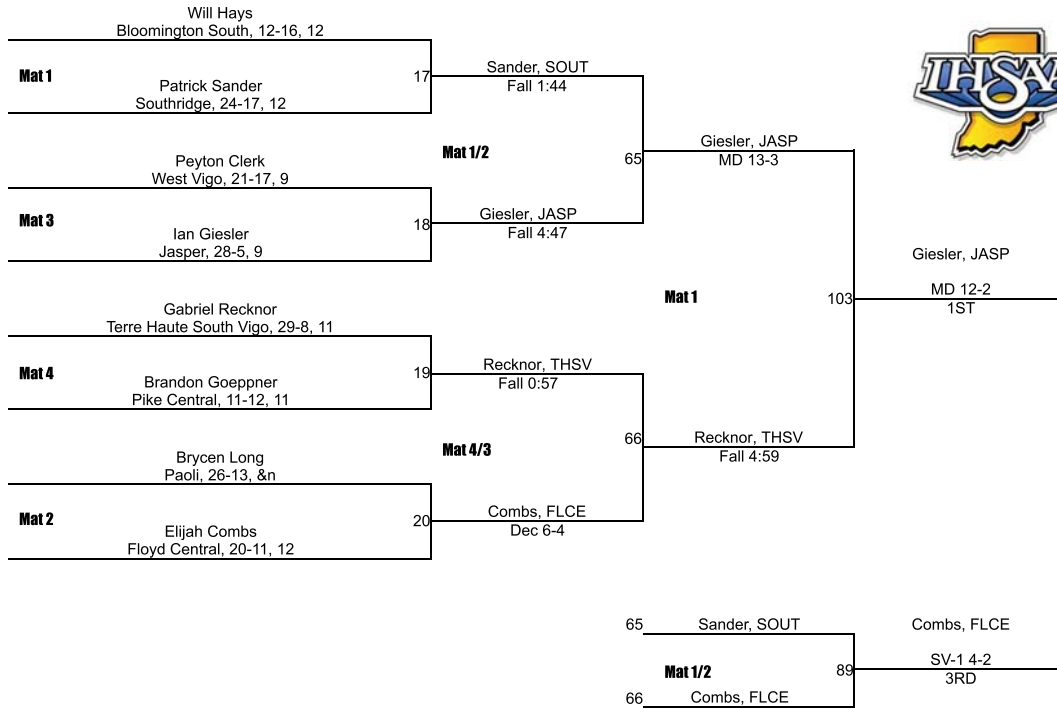

IHSAA Regional @ Bloomington South

132