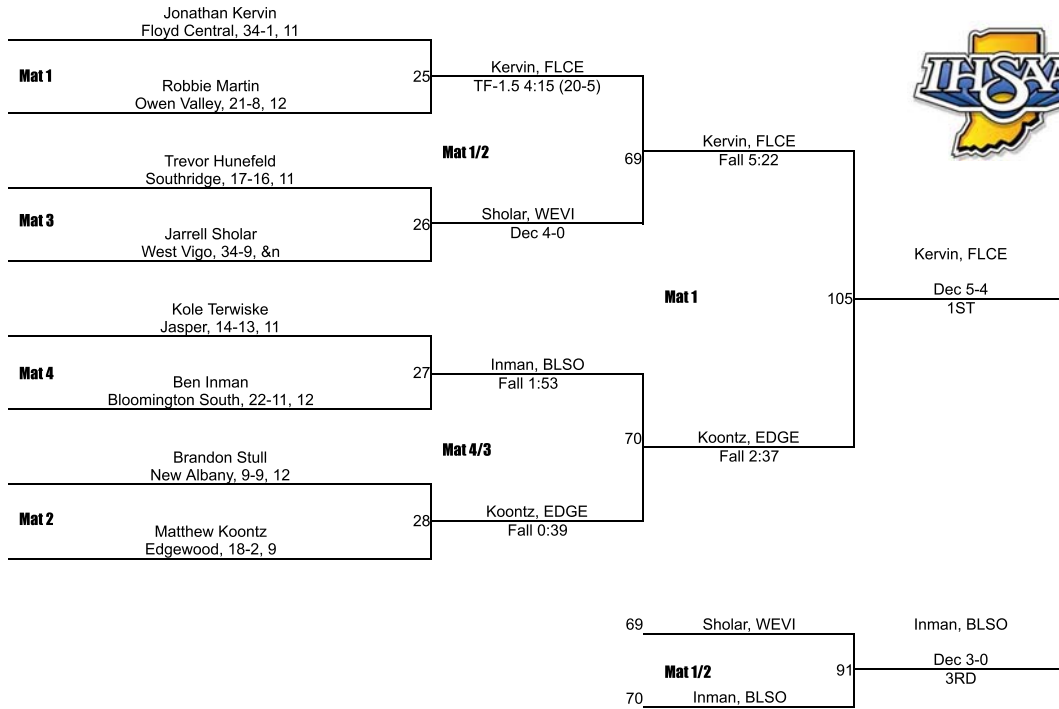

Team Scores

Printed on 02/02/2019 05:19 p.m.

Team Scores		
1	Bloomington South	174.5
2	Southridge	92.5
3	Terre Haute South Vigo	85.5
4	Edgewood	81.5
5	Floyd Central	77.5
6	Jasper	74.0
7	West Vigo	39.0
8	Indian Creek	35.0
9	North Knox	27.0
10	Terre Haute North Vigo	22.0
11	Bloomington North	18.0
12	Owen Valley	14.0
12	Paoli	14.0
14	Sullivan	11.0
15	Forest Park	9.0
16	New Albany	7.5
17	Pike Central	6.0
18	Bedford North Lawrence	0.0
18	Mitchell	0.0
18	Northview	0.0

IHSAA Regional @ Bloomington South

106

IHSAA Regional @ Bloomington South

113

IHSAA Regional @ Bloomington South

120

IHSAA Regional @ Bloomington South

126

IHSAA Regional @ Bloomington South

132

IHSAA Regional @ Bloomington South

138

IHSAA Regional @ Bloomington South

145

IHSAA Regional @ Bloomington South

152