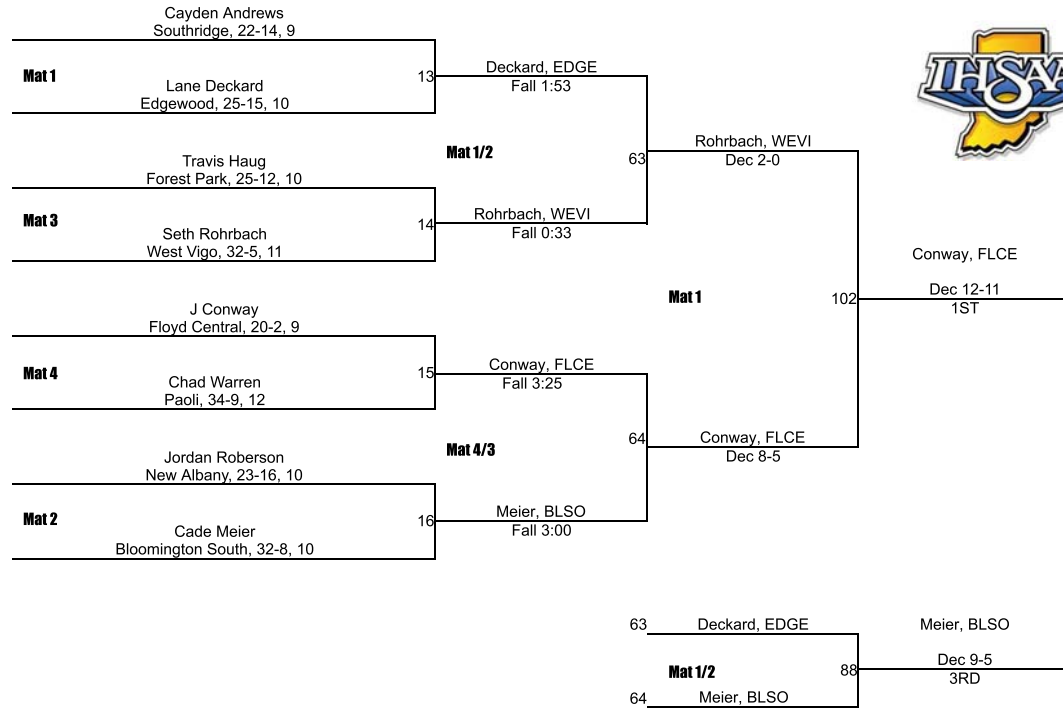

Team Scores

Printed on 02/02/2019 05:19 p.m.

Team Scores		
1	Bloomington South	174.5
2	Southridge	92.5
3	Terre Haute South Vigo	85.5
4	Edgewood	81.5
5	Floyd Central	77.5
6	Jasper	74.0
7	West Vigo	39.0
8	Indian Creek	35.0
9	North Knox	27.0
10	Terre Haute North Vigo	22.0
11	Bloomington North	18.0
12	Owen Valley	14.0
12	Paoli	14.0
14	Sullivan	11.0
15	Forest Park	9.0
16	New Albany	7.5
17	Pike Central	6.0
18	Bedford North Lawrence	0.0
18	Mitchell	0.0
18	Northview	0.0

IHSAA Regional @ Bloomington South

106

IHSAA Regional @ Bloomington South

113

IHSAA Regional @ Bloomington South

120

IHSAA Regional @ Bloomington South

126