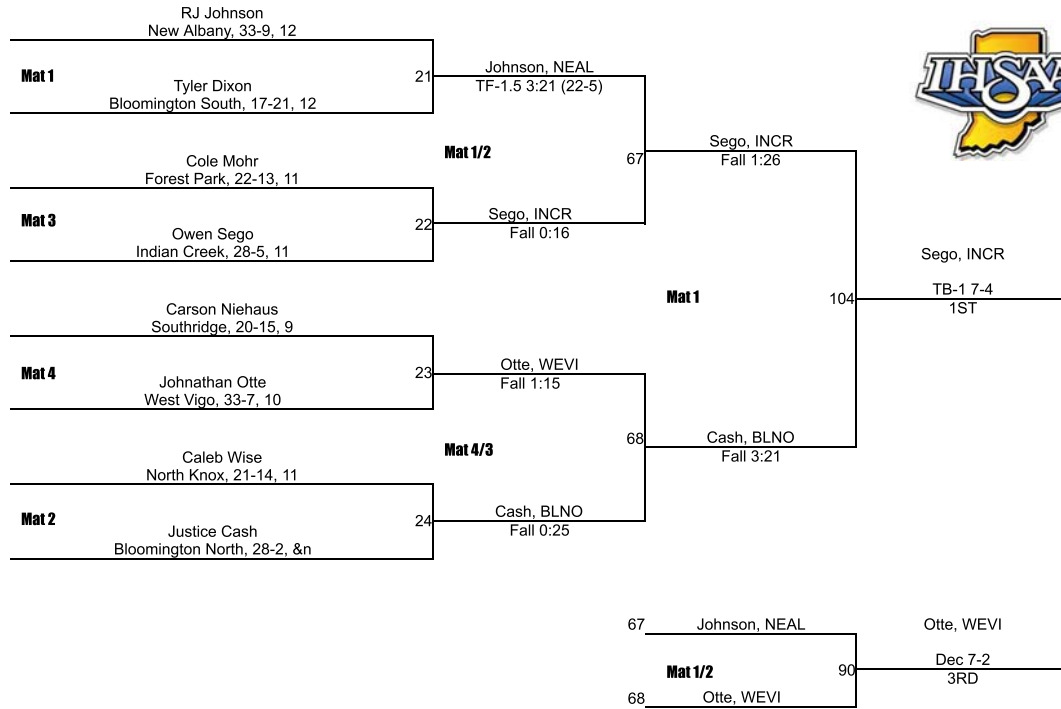

IHSAA Regional @ Bloomington South

138