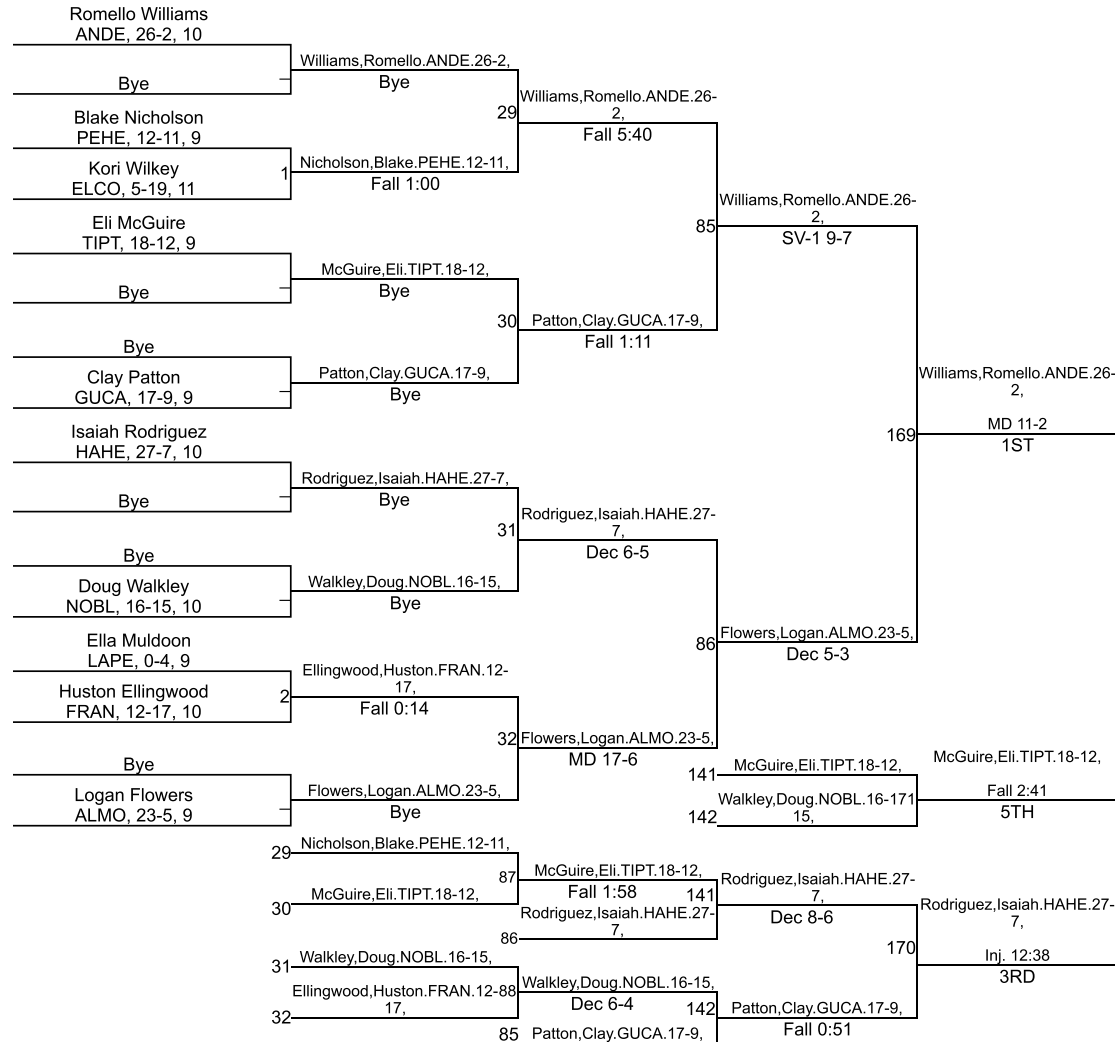

Team Scores

Printed on 01/26/2019 06:26 p.m.

Team Scores		
1	Pendleton Heights	230.0
2	Noblesville	168.5
3	Frankton	127.0
4	Anderson	126.0
5	Hamilton Heights	115.0
6	Alexandria Monroe	107.5
7	Elwood Community	96.0
8	Tipton	83.0
9	Lapel	82.0
10	Guerin Catholic	67.0

IHSAA Sectional @ Elwood

106

IHSAA Sectional @ Elwood

113

IHSAA Sectional @ Elwood

120

IHSAA Sectional @ Elwood

132