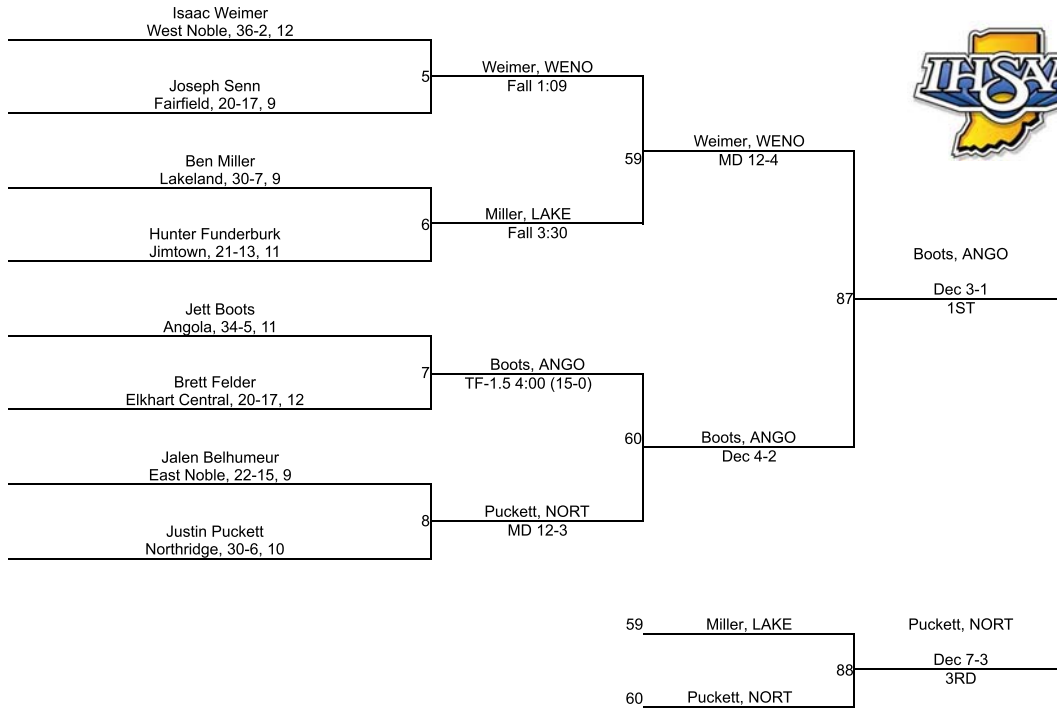

Team Scores

Printed on 02/02/2019 05:29 p.m.

Team Scores		
1	Central Noble	100.0
2	Jimtown	87.0
3	Northridge	86.0
4	Prairie Heights	75.0
5	Elkhart Central	64.0
6	Goshen	60.0
7	NorthWood	54.0
8	East Noble	46.0
9	Lakeland	44.0
10	West Noble	42.0
11	Elkhart Memorial	40.0
12	Angola	35.5
13	Fairfield	24.0
14	Concord	18.0
15	DeKalb	9.0
16	Fremont	6.0

IHSAA Regional @ Goshen

106

IHSAA Regional @ Goshen

113

IHSAA Regional @ Goshen

120

IHSAA Regional @ Goshen

126