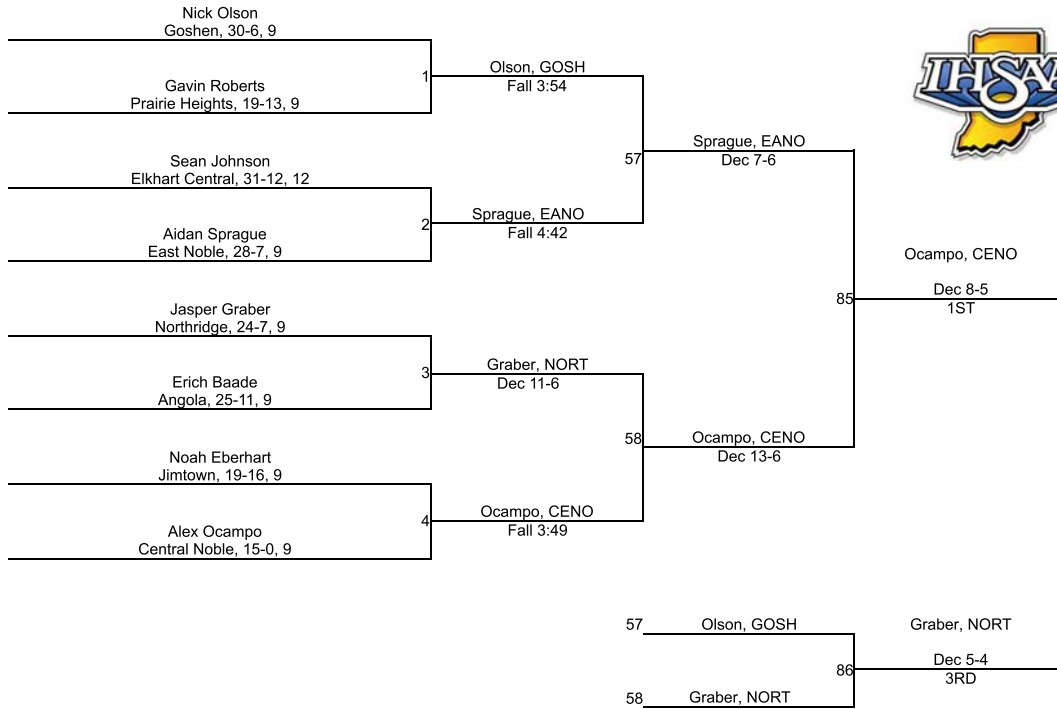

Team Scores

Printed on 02/02/2019 05:29 p.m.

Team Scores		
1	Central Noble	100.0
2	Jimtown	87.0
3	Northridge	86.0
4	Prairie Heights	75.0
5	Elkhart Central	64.0
6	Goshen	60.0
7	NorthWood	54.0
8	East Noble	46.0
9	Lakeland	44.0
10	West Noble	42.0
11	Elkhart Memorial	40.0
12	Angola	35.5
13	Fairfield	24.0
14	Concord	18.0
15	DeKalb	9.0
16	Fremont	6.0

IHSAA Regional @ Goshen

106