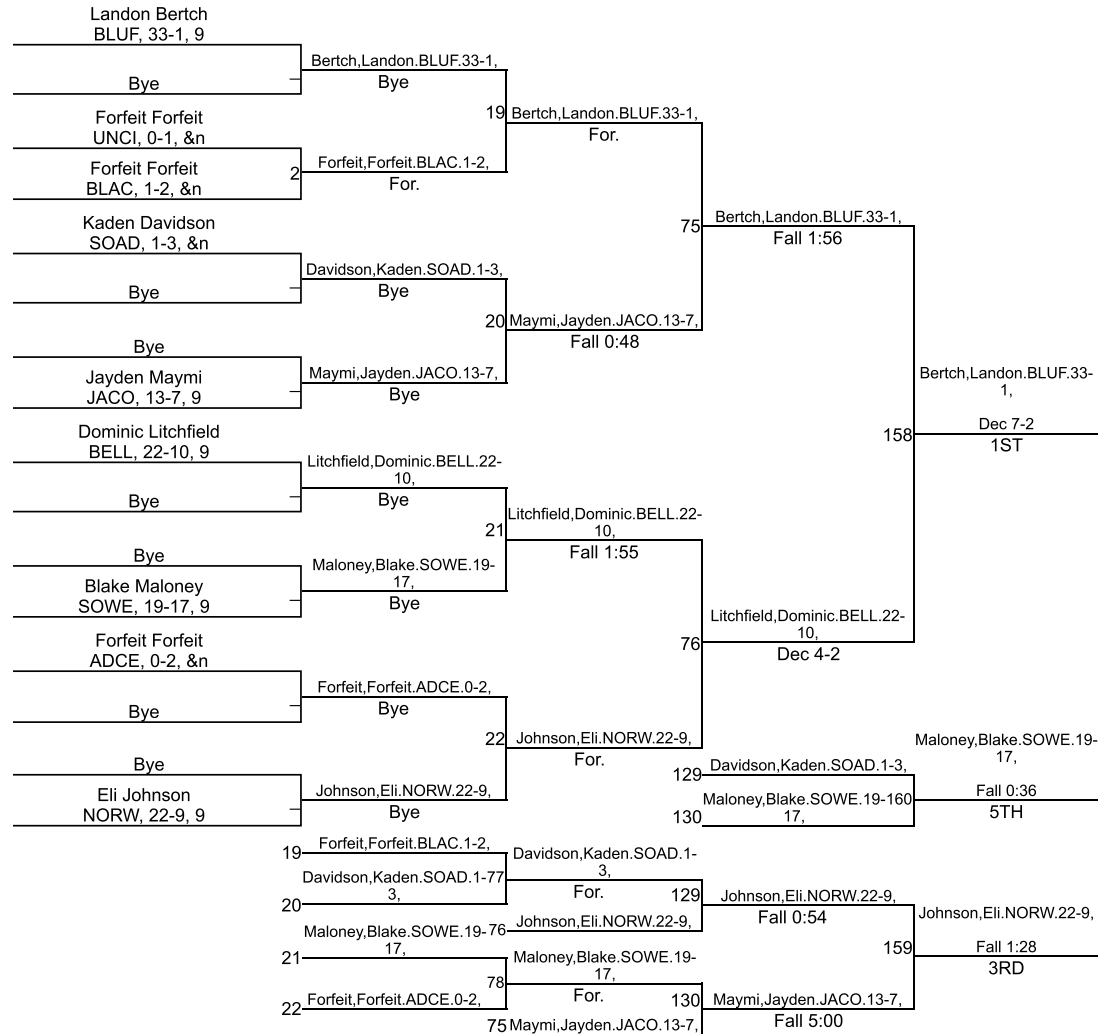

Team Scores

Printed on 01/26/2019 07:34 p.m.

Team Scores		
1	Adams Central	231.0
2	Jay County	210.0
3	Norwell	174.0
4	Bellmont	157.5
5	South Adams	132.5
6	Southern Wells	114.0
7	Bluffton	97.0
8	Union City	68.0
9	Blackford	28.0

IHSAA Sectional @ Jay County

106

IHSAA Sectional @ Jay County

113

IHSAA Sectional @ Jay County

120

IHSAA Sectional @ Jay County

126