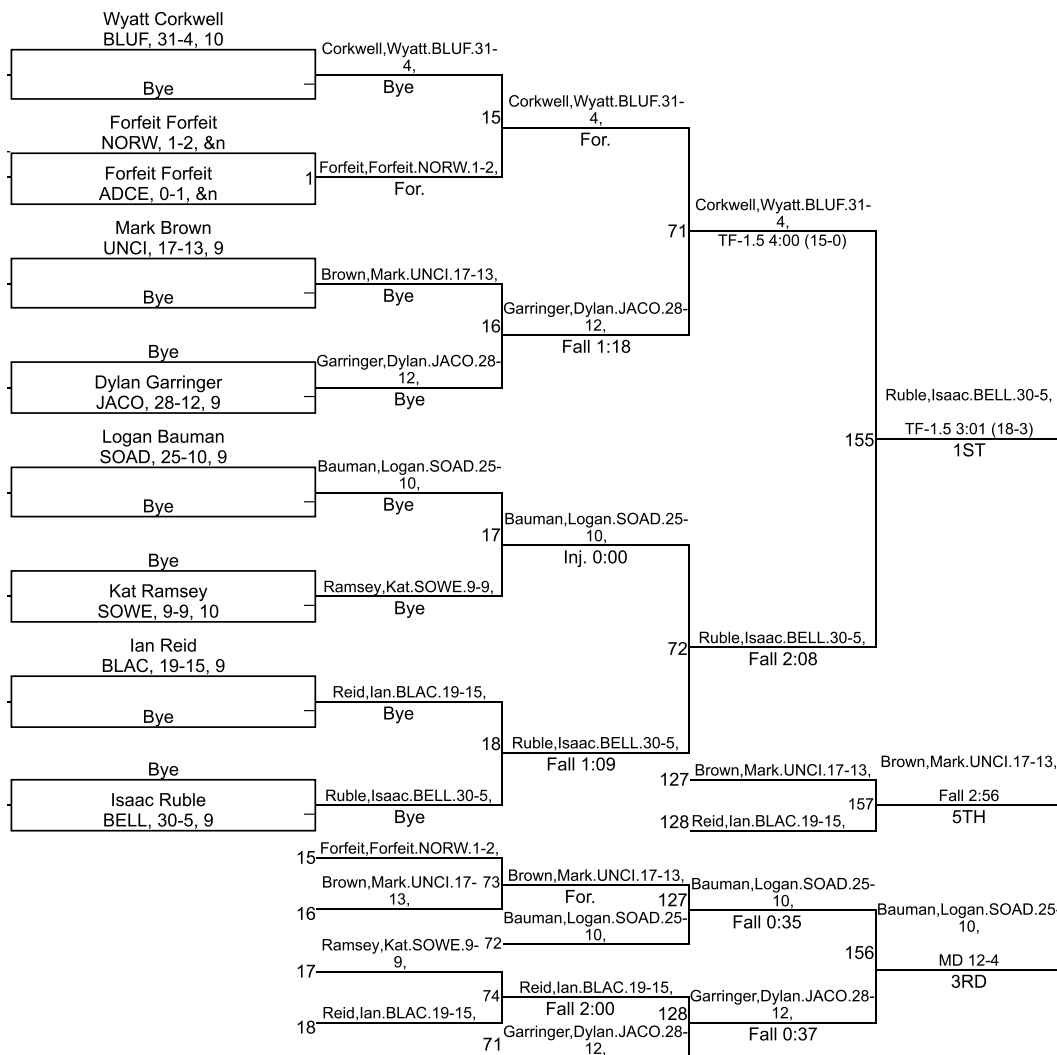

Team Scores

Printed on 01/26/2019 07:34 p.m.

Team Scores		
1	Adams Central	231.0
2	Jay County	210.0
3	Norwell	174.0
4	Bellmont	157.5
5	South Adams	132.5
6	Southern Wells	114.0
7	Bluffton	97.0
8	Union City	68.0
9	Blackford	28.0

IHSAA Sectional @ Jay County

106

IHSAA Sectional @ Jay County

113

IHSAA Sectional @ Jay County

120

IHSAA Sectional @ Jay County

126