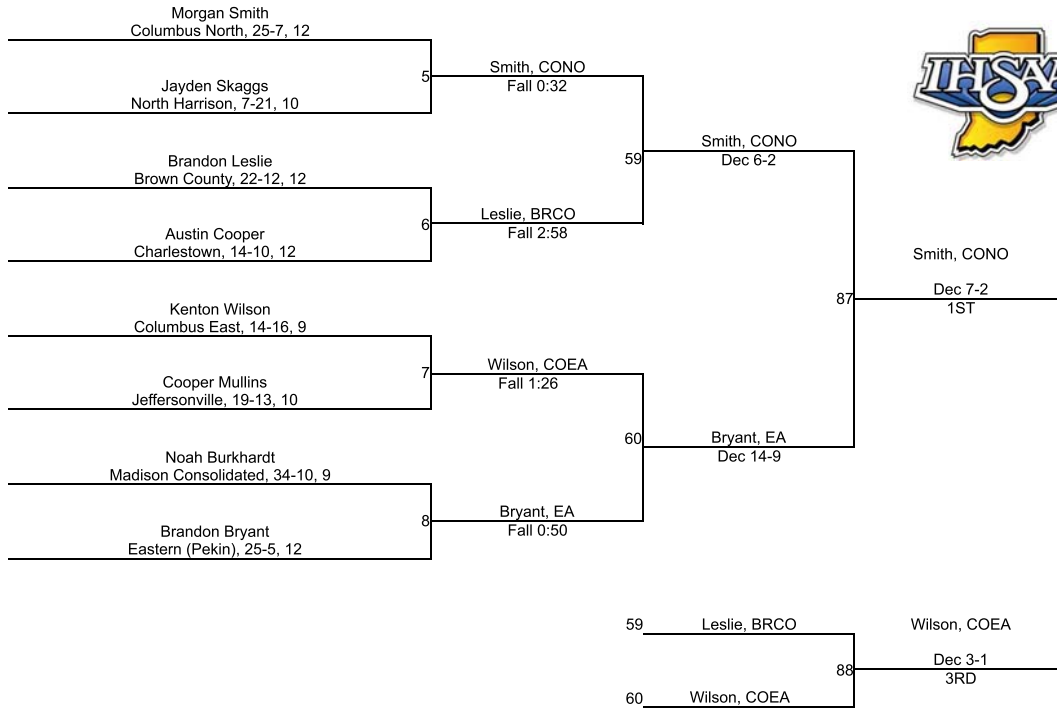

IHSAA Regional @ Jeffersonville

113