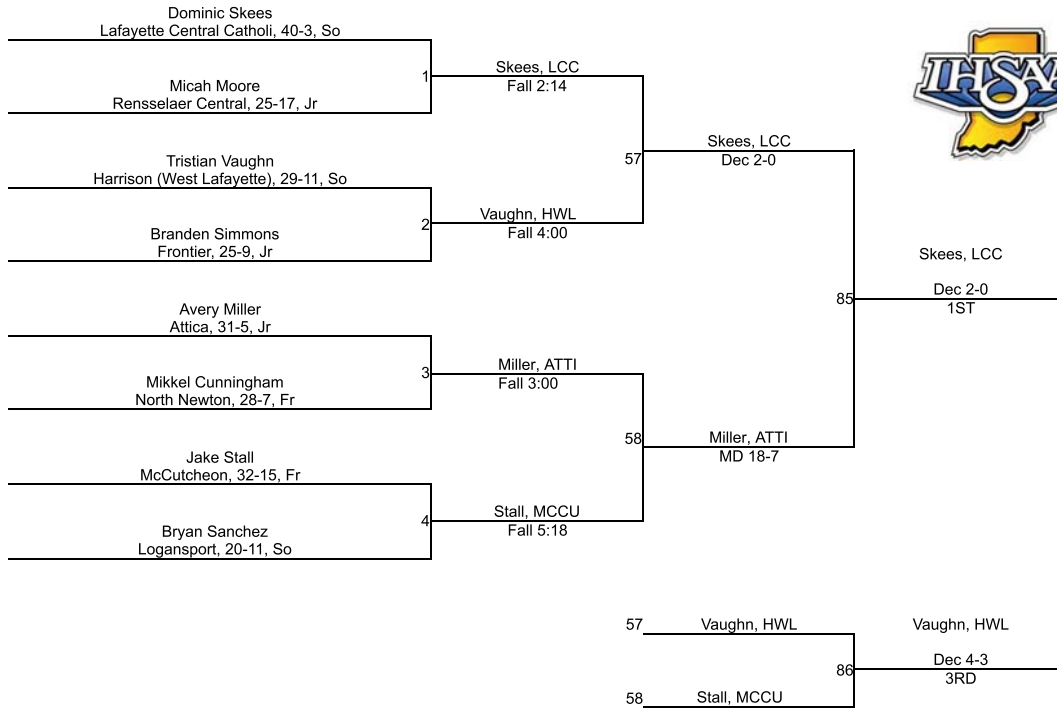

Team Scores

Printed on 02/02/2019 04:49 p.m.

Team Scores		
1	Harrison (West Lafayette)	165.5
2	McCutcheon	120.0
3	Attica	117.0
4	Lafayette Jefferson	63.5
5	West Central	54.5
6	Frontier	52.5
7	Lafayette Central Catholic	47.0
8	West Lafayette	46.0
9	Rensselaer Central	43.5
10	Winamac Community.	29.0
11	North White	21.0
12	Twin Lakes	17.0
13	Logansport	14.0
14	Benton Central	8.0
14	North Newton	8.0
16	Carroll (Flora)	0.0
16	Delphi Community	0.0
16	Faith Christian	0.0
16	Pioneer	0.0
16	Seeger	0.0
16	South Newton	0.0
16	Tri-County	0.0

IHSAA Regional @ Logansport

106

IHSAA Regional @ Logansport

113

IHSAA Regional @ Logansport

120

IHSAA Regional @ Logansport

126