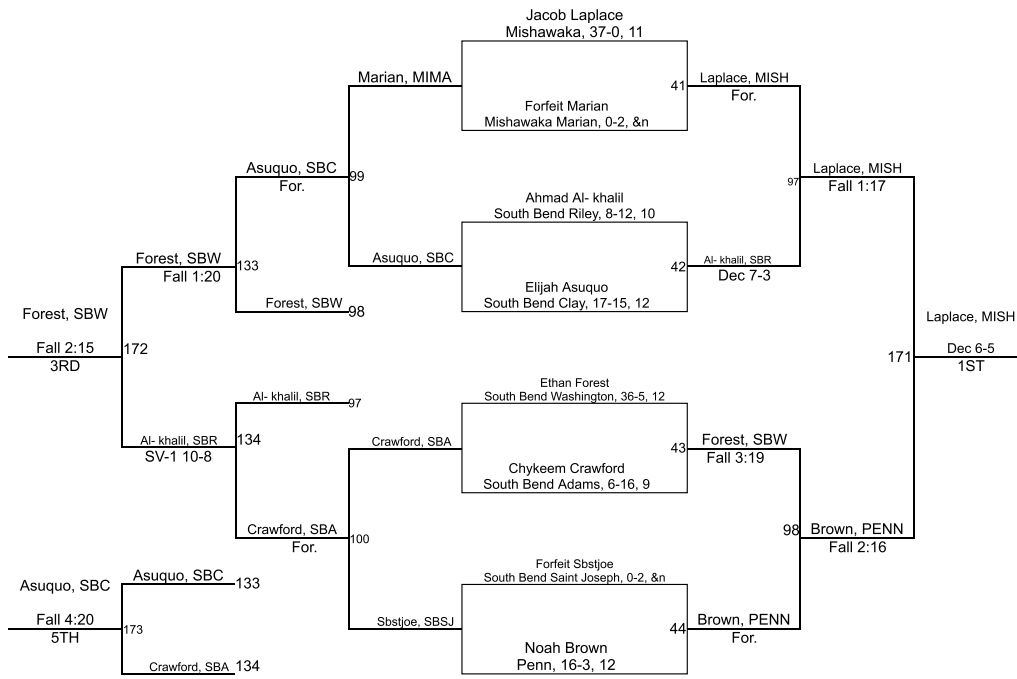

IHSAA Sectional @ Mishawaka

182