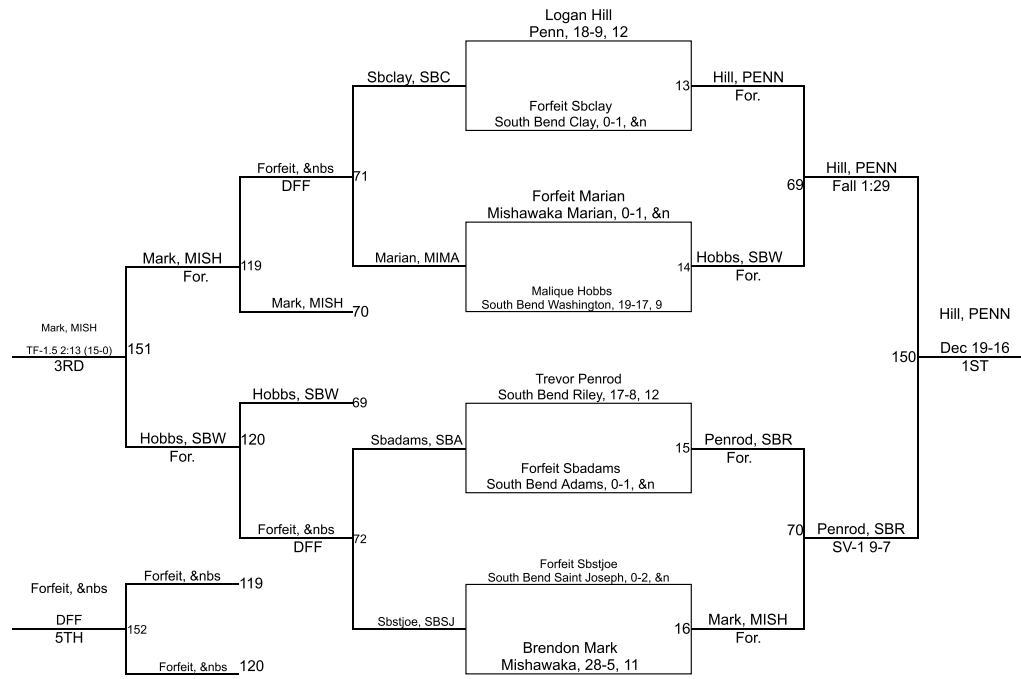

# Team Scores

Printed on 01/26/2019 06:35 p.m.

Team Scores		
1	Penn	293.5
2	Mishawaka	274.5
3	South Bend Riley	237.0
4	South Bend Washington	103.0
5	South Bend Adams	97.0
6	South Bend Clay	66.0
7	South Bend Saint Joseph	52.0
8	Mishawaka Marian	21.0

# IHSAA Sectional @ Mishawaka

126