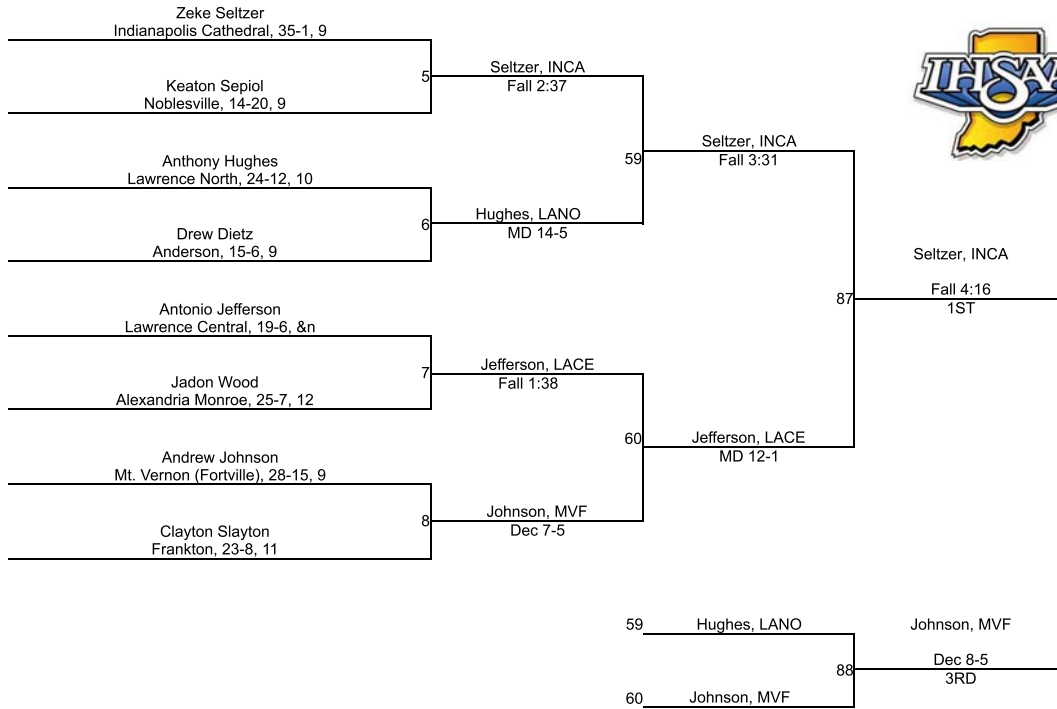

Team Scores

Printed on 02/02/2019 05:23 p.m.

Team Scores		
1	Indianapolis Cathedral	181.5
2	Mt. Vernon (Fortville)	113.5
3	North Central (Indianapolis).	103.5
4	Pendleton Heights	82.0
5	Lawrence Central	43.5
6	Elwood Community	41.0
7	Lawrence North	38.5
8	Anderson	32.0
9	Noblesville	24.0
10	Frankton	20.0
11	Hamilton Heights	19.0
11	Lapel	19.0
13	Tipton	18.0
14	Alexandria Monroe	14.0
14	Indianapolis Bishop Chatard	14.0
16	Guerin Catholic	11.0
17	Indiana School For The Deaf	8.0
17	Indianapolis Arsenal Technical	8.0

IHSAA Regional @ Pendleton Heights

106

IHSAA Regional @ Pendleton Heights

113

IHSAA Regional @ Pendleton Heights

120

IHSAA Regional @ Pendleton Heights

126