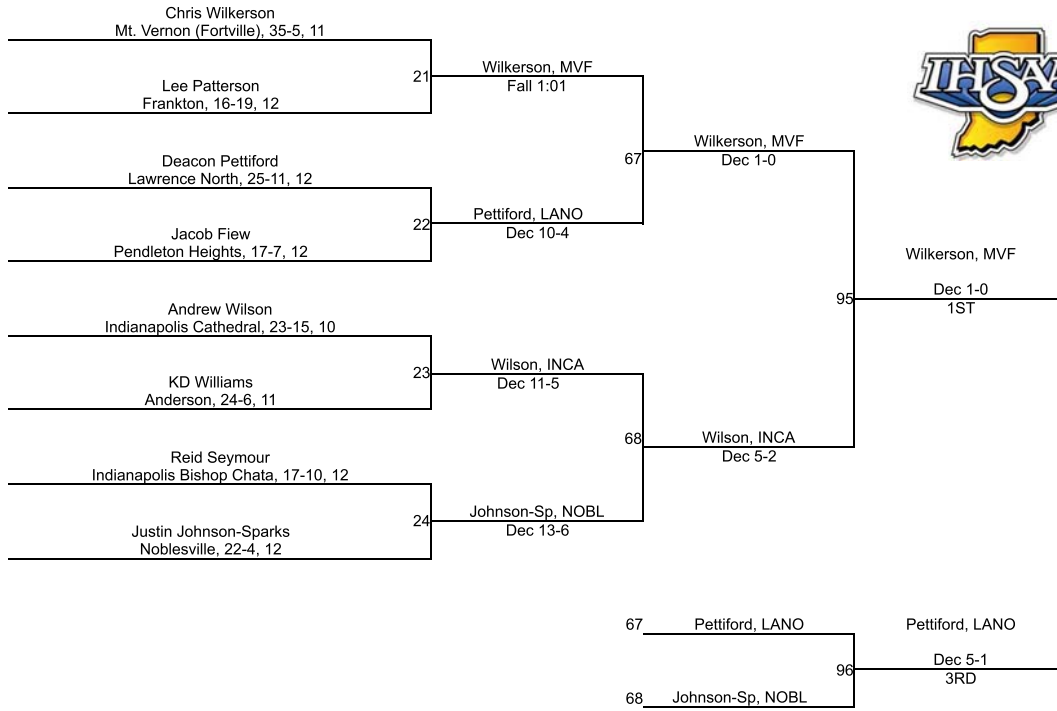

Team Scores

Printed on 02/02/2019 05:23 p.m.

Team Scores		
1	Indianapolis Cathedral	181.5
2	Mt. Vernon (Fortville)	113.5
3	North Central (Indianapolis).	103.5
4	Pendleton Heights	82.0
5	Lawrence Central	43.5
6	Elwood Community	41.0
7	Lawrence North	38.5
8	Anderson	32.0
9	Noblesville	24.0
10	Frankton	20.0
11	Hamilton Heights	19.0
11	Lapel	19.0
13	Tipton	18.0
14	Alexandria Monroe	14.0
14	Indianapolis Bishop Chatard	14.0
16	Guerin Catholic	11.0
17	Indiana School For The Deaf	8.0
17	Indianapolis Arsenal Technical	8.0

IHSAA Regional @ Pendleton Heights

106

IHSAA Regional @ Pendleton Heights

113

IHSAA Regional @ Pendleton Heights

120

IHSAA Regional @ Pendleton Heights

126

IHSAA Regional @ Pendleton Heights

132

IHSAA Regional @ Pendleton Heights

138

IHSAA Regional @ Pendleton Heights

145

IHSAA Regional @ Pendleton Heights

152