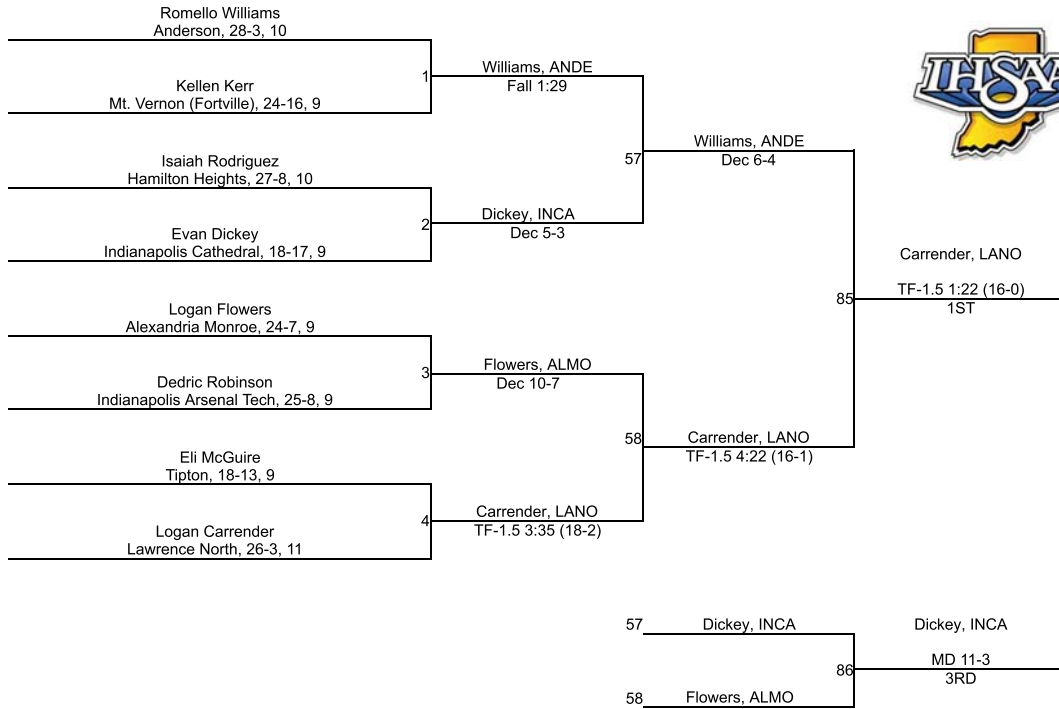

Team Scores

Printed on 02/02/2019 05:23 p.m.

Team Scores		
1	Indianapolis Cathedral	181.5
2	Mt. Vernon (Fortville)	113.5
3	North Central (Indianapolis).	103.5
4	Pendleton Heights	82.0
5	Lawrence Central	43.5
6	Elwood Community	41.0
7	Lawrence North	38.5
8	Anderson	32.0
9	Noblesville	24.0
10	Frankton	20.0
11	Hamilton Heights	19.0
11	Lapel	19.0
13	Tipton	18.0
14	Alexandria Monroe	14.0
14	Indianapolis Bishop Chatard	14.0
16	Guerin Catholic	11.0
17	Indiana School For The Deaf	8.0
17	Indianapolis Arsenal Technical	8.0

IHSAA Regional @ Pendleton Heights

106

IHSAA Regional @ Pendleton Heights

113

IHSAA Regional @ Pendleton Heights

120

IHSAA Regional @ Pendleton Heights

126