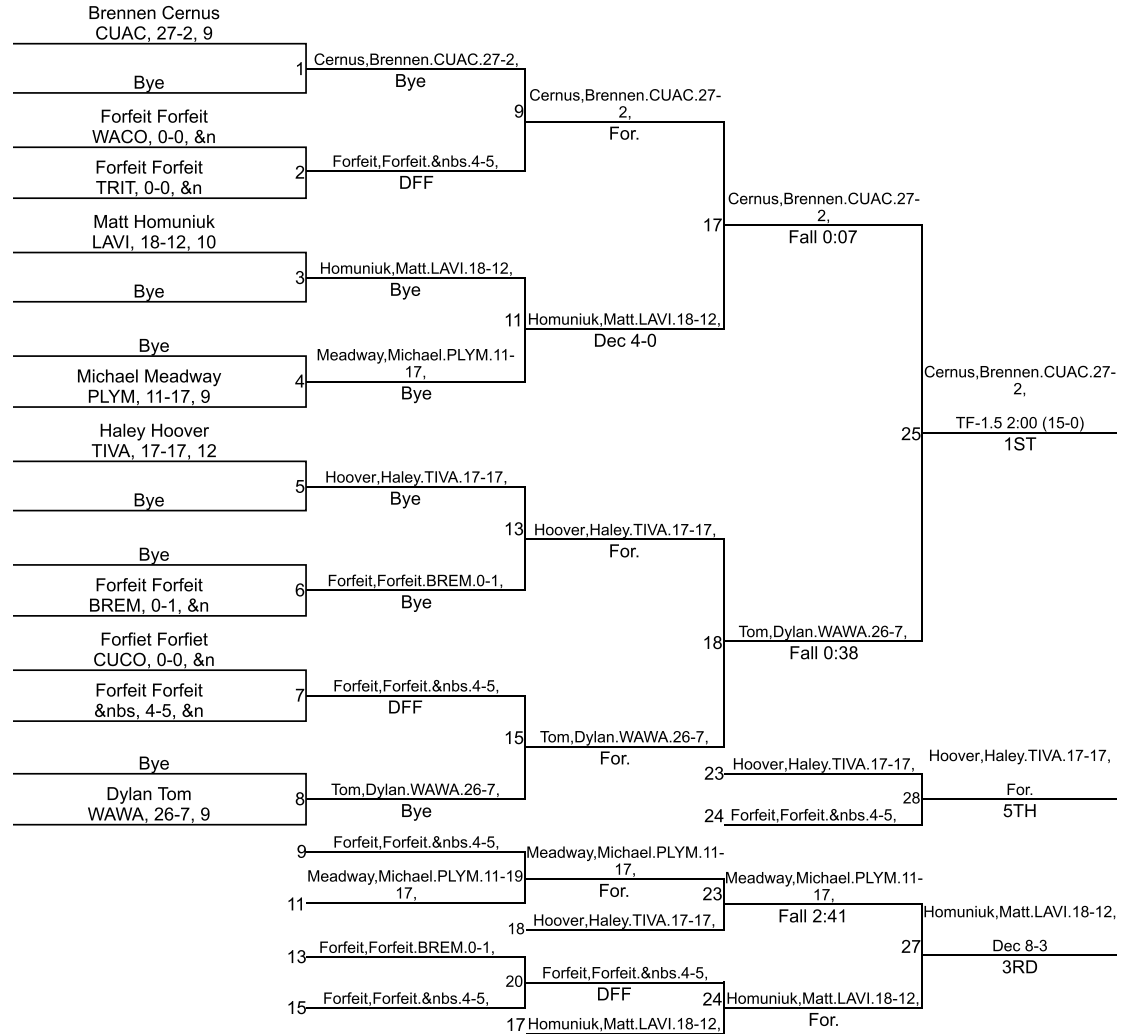

Team Scores

Printed on 01/26/2019 06:33 p.m.

Team Scores		
1	Wawasee	263.0
2	Culver Academies	227.5
3	Warsaw Community	171.5
4	Plymouth	169.5
5	Tippecanoe Valley	157.0
6	LaVille	113.0
7	Triton	52.0
8	Culver Community	38.5
9	Bremen	28.0

IHSAA Sectional @ Plymouth

106