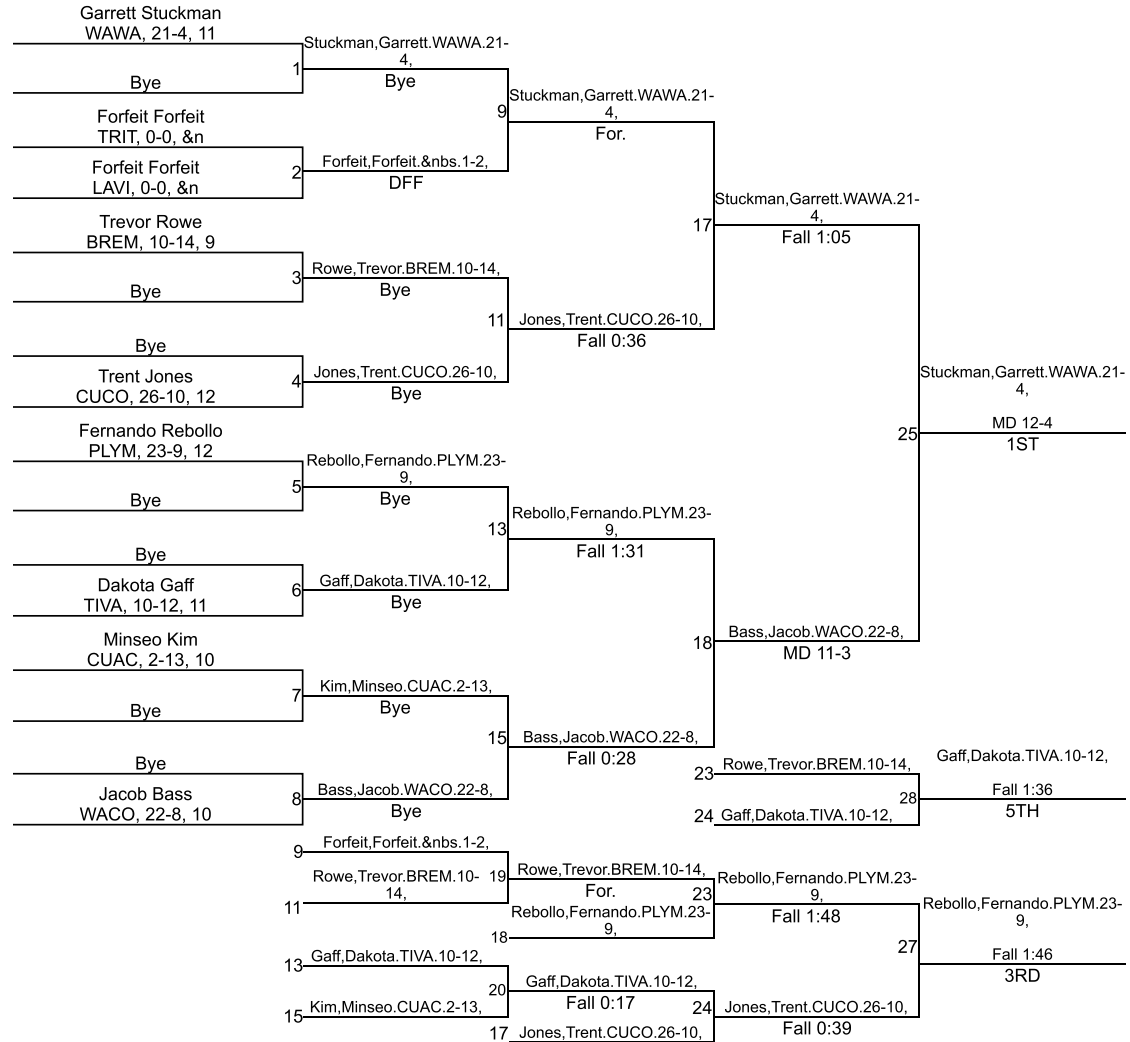

Team Scores

Printed on 01/26/2019 06:33 p.m.

Team Scores		
1	Wawasee	263.0
2	Culver Academies	227.5
3	Warsaw Community	171.5
4	Plymouth	169.5
5	Tippecanoe Valley	157.0
6	LaVille	113.0
7	Triton	52.0
8	Culver Community	38.5
9	Bremen	28.0

IHSAA Sectional @ Plymouth

106

IHSAA Sectional @ Plymouth

145

IHSAA Sectional @ Plymouth

152

IHSAA Sectional @ Plymouth

160