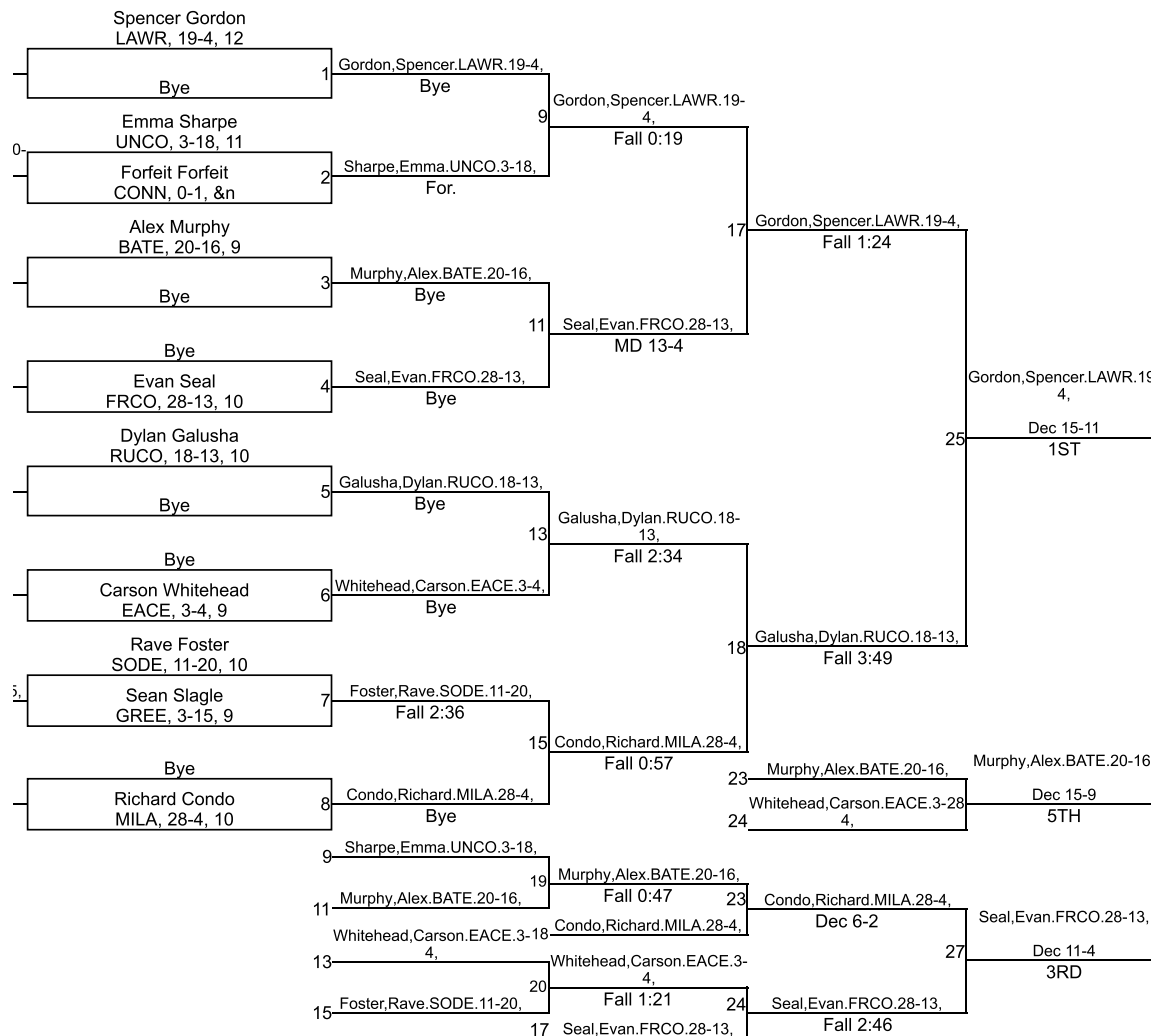

Team Scores

Printed on 01/26/2019 06:03 p.m.

Team Scores		
1	East Central	230.5
2	Lawrenceburg	210.0
3	South Dearborn	175.0
4	Milan	135.0
5	Rushville Consolidated	129.0
6	Connersville	113.0
7	Franklin County	103.5
8	Union County.	72.0
9	Batesville	34.0
10	Greensburg	26.0

IHSAA Sectional @ South Dearborn

106

IHSAA Sectional @ South Dearborn

113

IHSAA Sectional @ South Dearborn

120

IHSAA Sectional @ South Dearborn

126