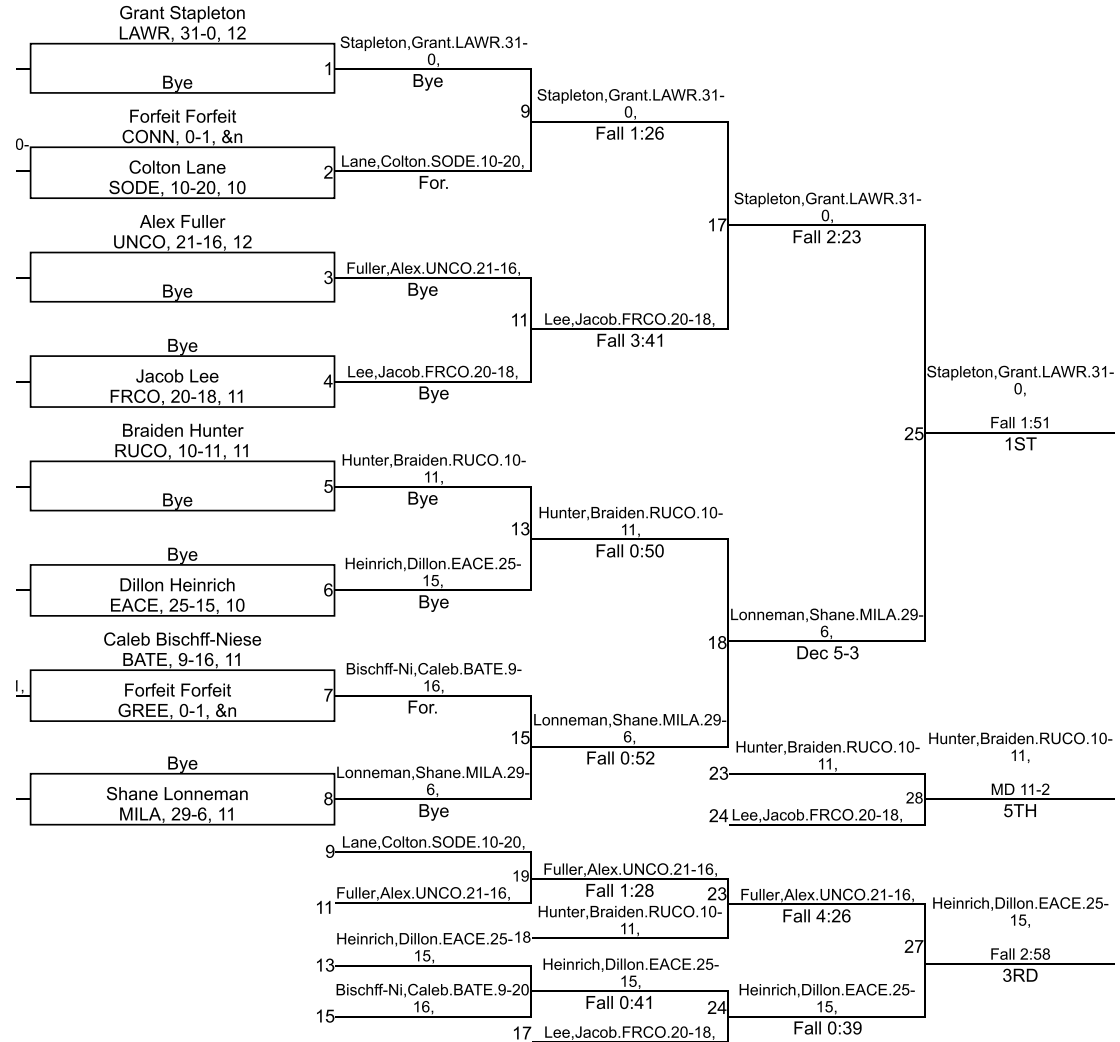

Team Scores

Printed on 01/26/2019 06:03 p.m.

Team Scores		
1	East Central	230.5
2	Lawrenceburg	210.0
3	South Dearborn	175.0
4	Milan	135.0
5	Rushville Consolidated	129.0
6	Connersville	113.0
7	Franklin County	103.5
8	Union County.	72.0
9	Batesville	34.0
10	Greensburg	26.0

IHSAA Sectional @ South Dearborn

106

IHSAA Sectional @ South Dearborn

113

IHSAA Sectional @ South Dearborn

120

IHSAA Sectional @ South Dearborn

126

IHSAA Sectional @ South Dearborn

132

IHSAA Sectional @ South Dearborn

138

IHSAA Sectional @ South Dearborn

145

IHSAA Sectional @ South Dearborn

152