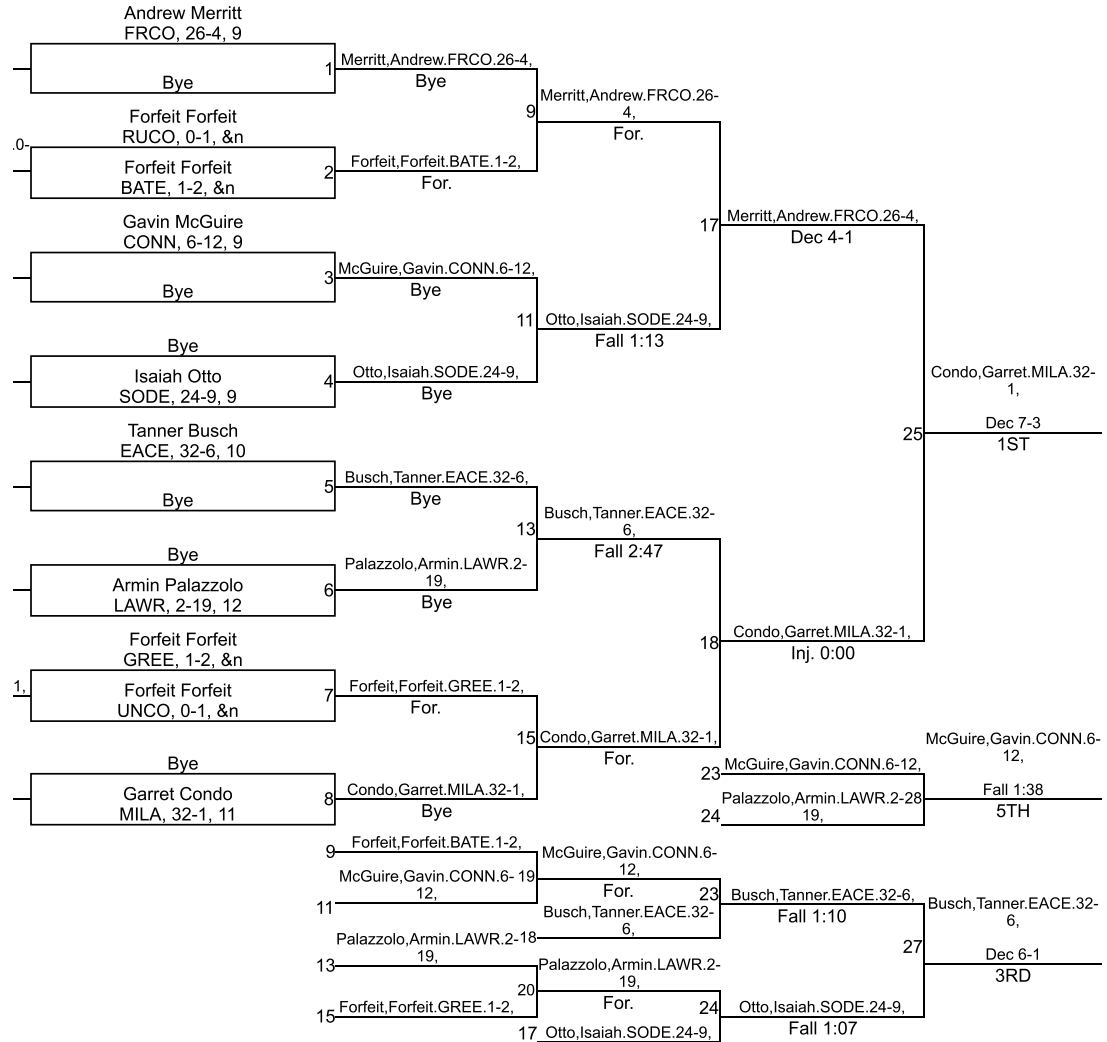

Team Scores

Printed on 01/26/2019 06:03 p.m.

Team Scores		
1	East Central	230.5
2	Lawrenceburg	210.0
3	South Dearborn	175.0
4	Milan	135.0
5	Rushville Consolidated	129.0
6	Connersville	113.0
7	Franklin County	103.5
8	Union County.	72.0
9	Batesville	34.0
10	Greensburg	26.0

IHSAA Sectional @ South Dearborn

106

IHSAA Sectional @ South Dearborn

113

IHSAA Sectional @ South Dearborn

120

IHSAA Sectional @ South Dearborn

126