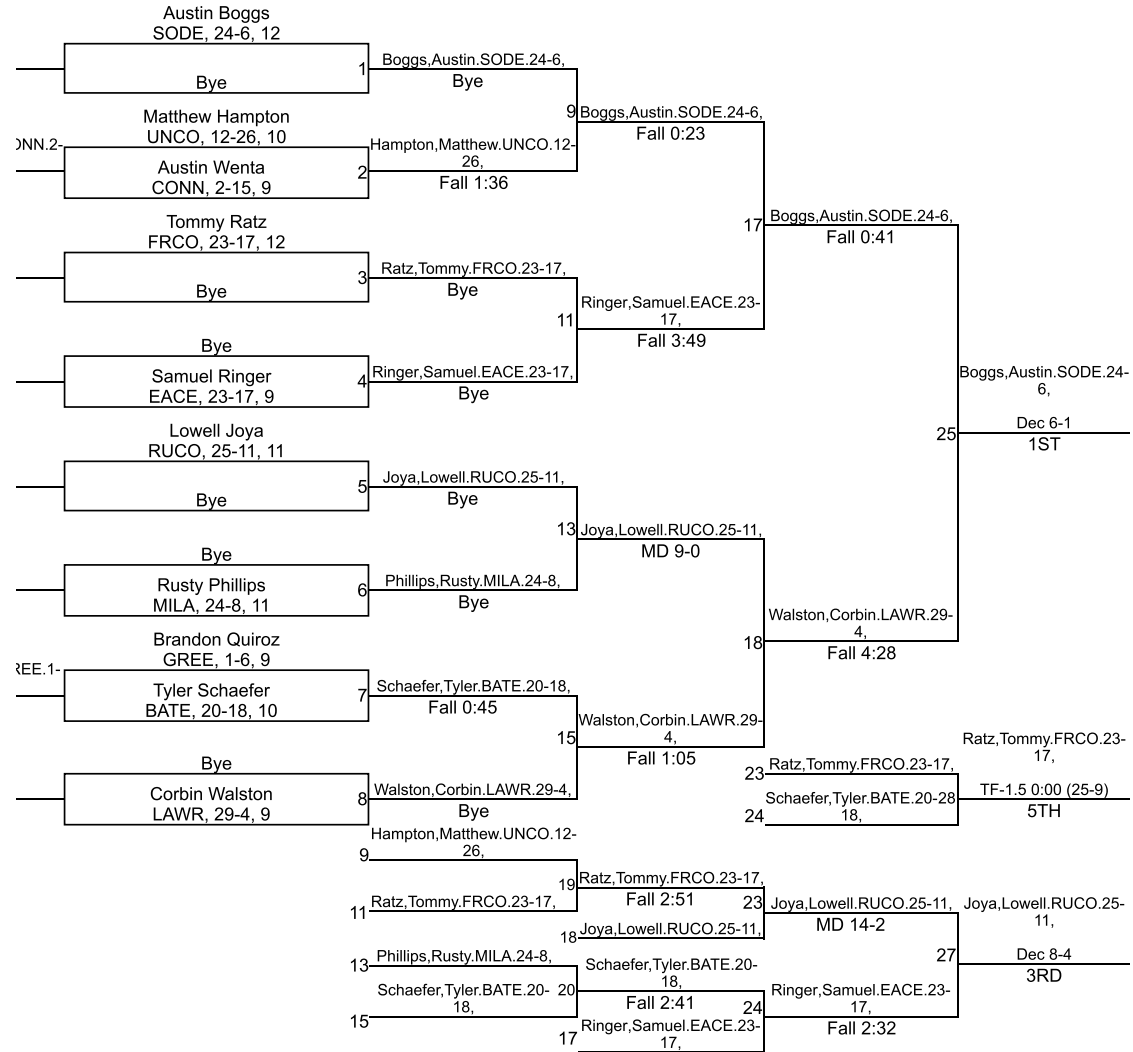

Team Scores

Printed on 01/26/2019 06:03 p.m.

Team Scores		
1	East Central	230.5
2	Lawrenceburg	210.0
3	South Dearborn	175.0
4	Milan	135.0
5	Rushville Consolidated	129.0
6	Connersville	113.0
7	Franklin County	103.5
8	Union County.	72.0
9	Batesville	34.0
10	Greensburg	26.0

IHSAA Sectional @ South Dearborn

106

IHSAA Sectional @ South Dearborn

113

IHSAA Sectional @ South Dearborn

120

IHSAA Sectional @ South Dearborn

126

IHSAA Sectional @ South Dearborn

132

IHSAA Sectional @ South Dearborn

138

IHSAA Sectional @ South Dearborn

145

IHSAA Sectional @ South Dearborn

152