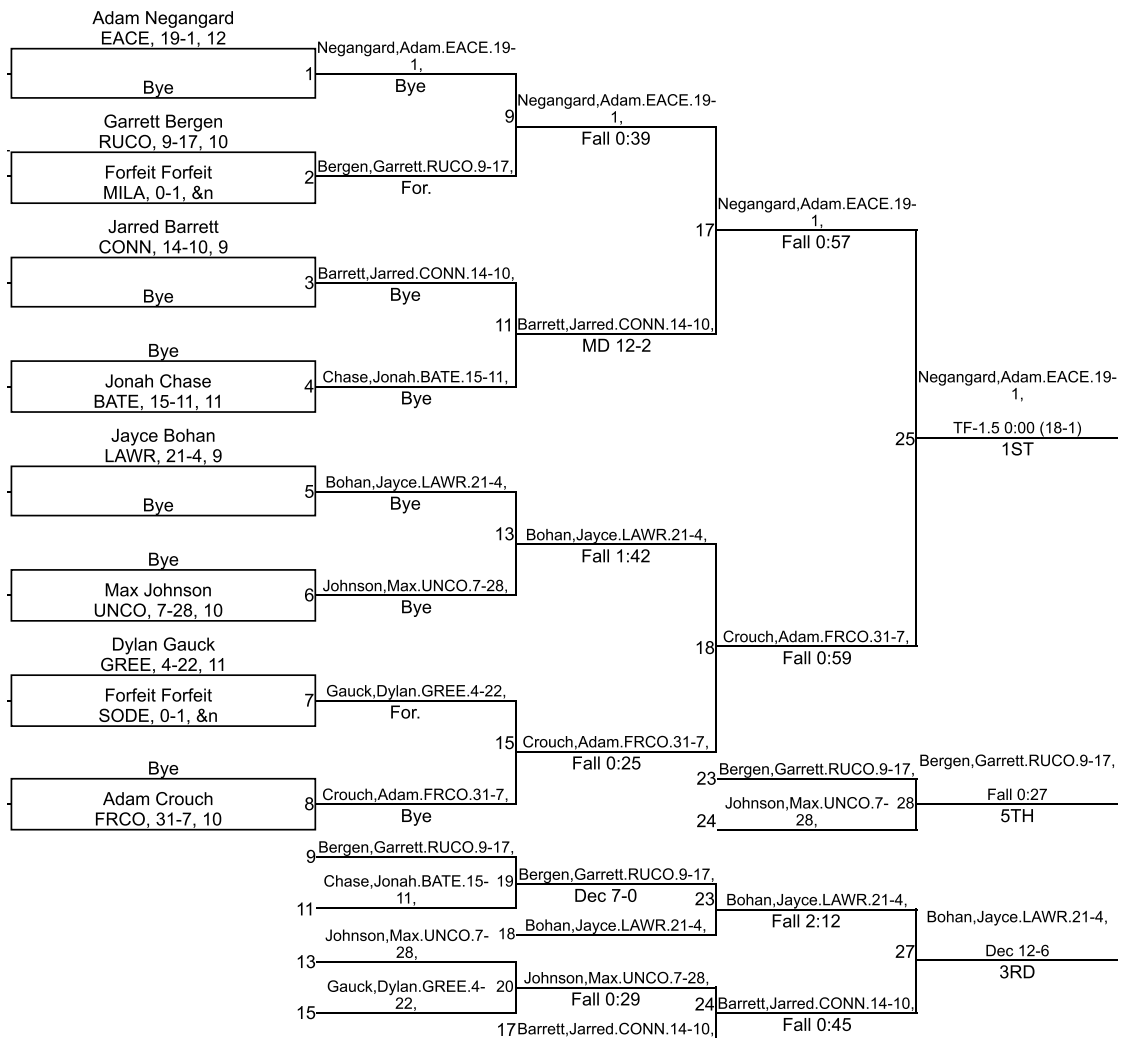

Team Scores

Printed on 01/26/2019 06:03 p.m.

Team Scores		
1	East Central	230.5
2	Lawrenceburg	210.0
3	South Dearborn	175.0
4	Milan	135.0
5	Rushville Consolidated	129.0
6	Connersville	113.0
7	Franklin County	103.5
8	Union County.	72.0
9	Batesville	34.0
10	Greensburg	26.0

IHSAA Sectional @ South Dearborn

106

IHSAA Sectional @ South Dearborn

113

IHSAA Sectional @ South Dearborn

120

IHSAA Sectional @ South Dearborn

126

IHSAA Sectional @ South Dearborn

132

IHSAA Sectional @ South Dearborn

138

IHSAA Sectional @ South Dearborn

145

IHSAA Sectional @ South Dearborn

152