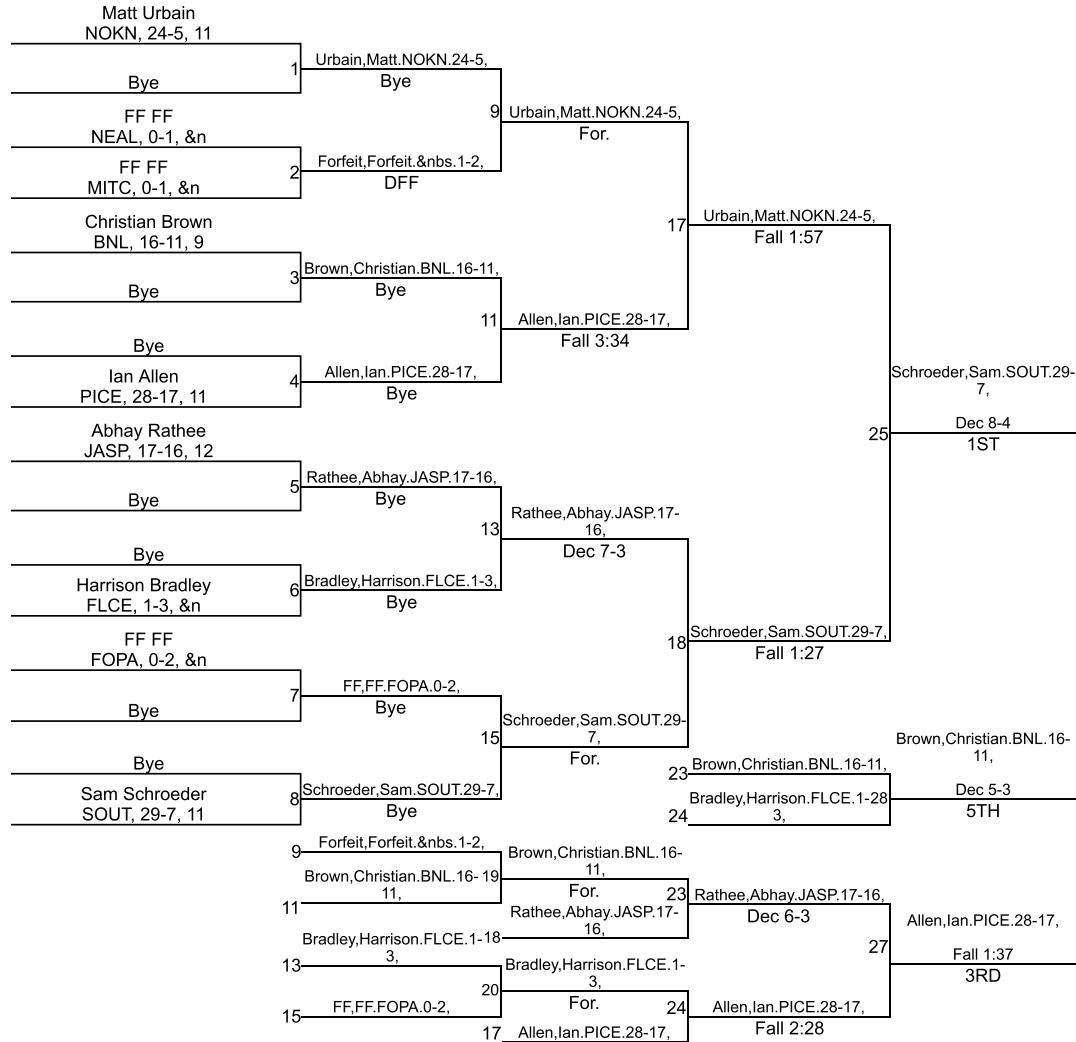

Team Scores

Printed on 01/26/2019 07:48 p.m.

Team Scores		
1	Southridge	264.0
2	Jasper	228.0
3	Floyd Central	218.0
4	North Knox	143.0
5	Pike Central	92.0
6	Forest Park	83.5
7	New Albany	72.0
8	Bedford North Lawrence	66.0
9	Mitchell	50.0

IHSAA Sectional @ Southridge

132

IHSAA Sectional @ Southridge

170

IHSAA Sectional @ Southridge

195