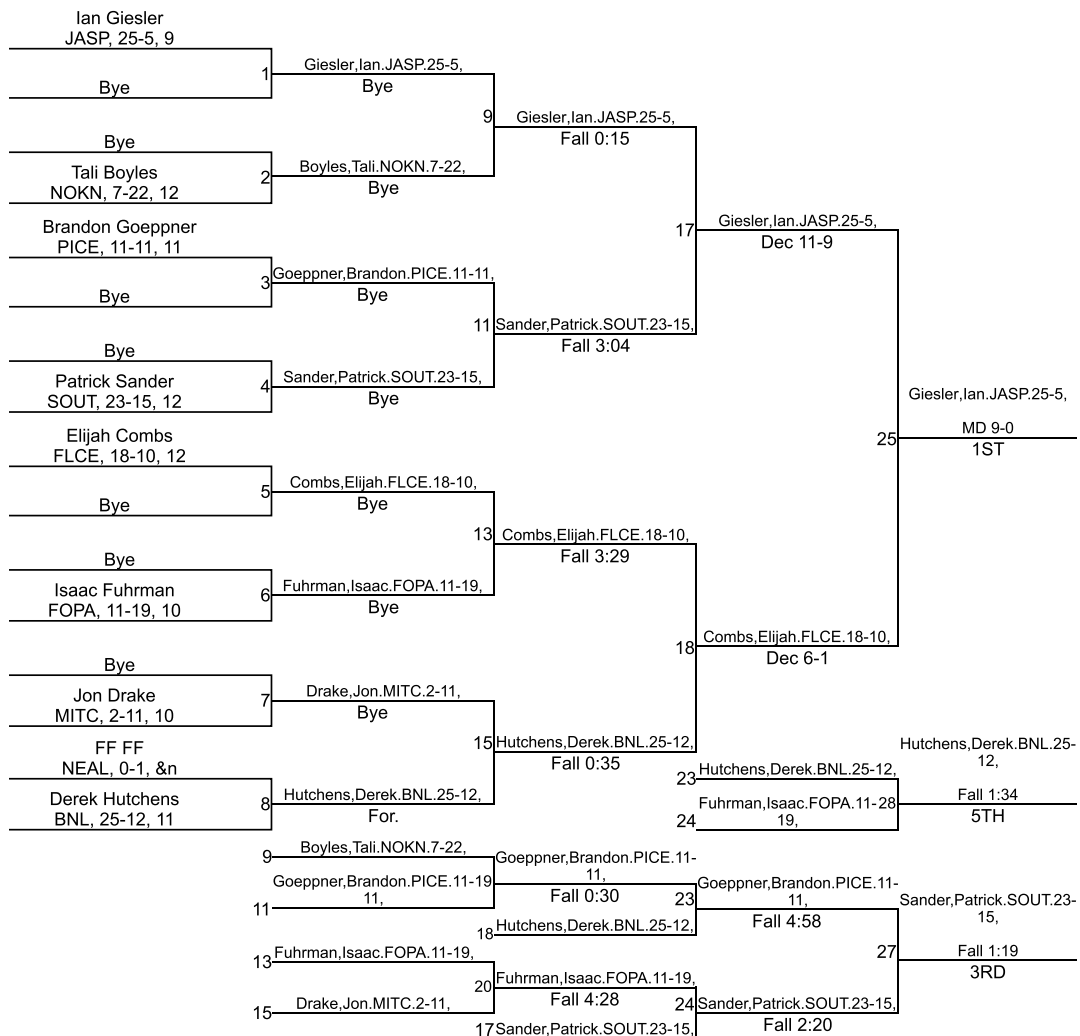

Team Scores

Printed on 01/26/2019 07:48 p.m.

Team Scores		
1	Southridge	264.0
2	Jasper	228.0
3	Floyd Central	218.0
4	North Knox	143.0
5	Pike Central	92.0
6	Forest Park	83.5
7	New Albany	72.0
8	Bedford North Lawrence	66.0
9	Mitchell	50.0

IHSAA Sectional @ Southridge

132

IHSAA Sectional @ Southridge

170

IHSAA Sectional @ Southridge

195