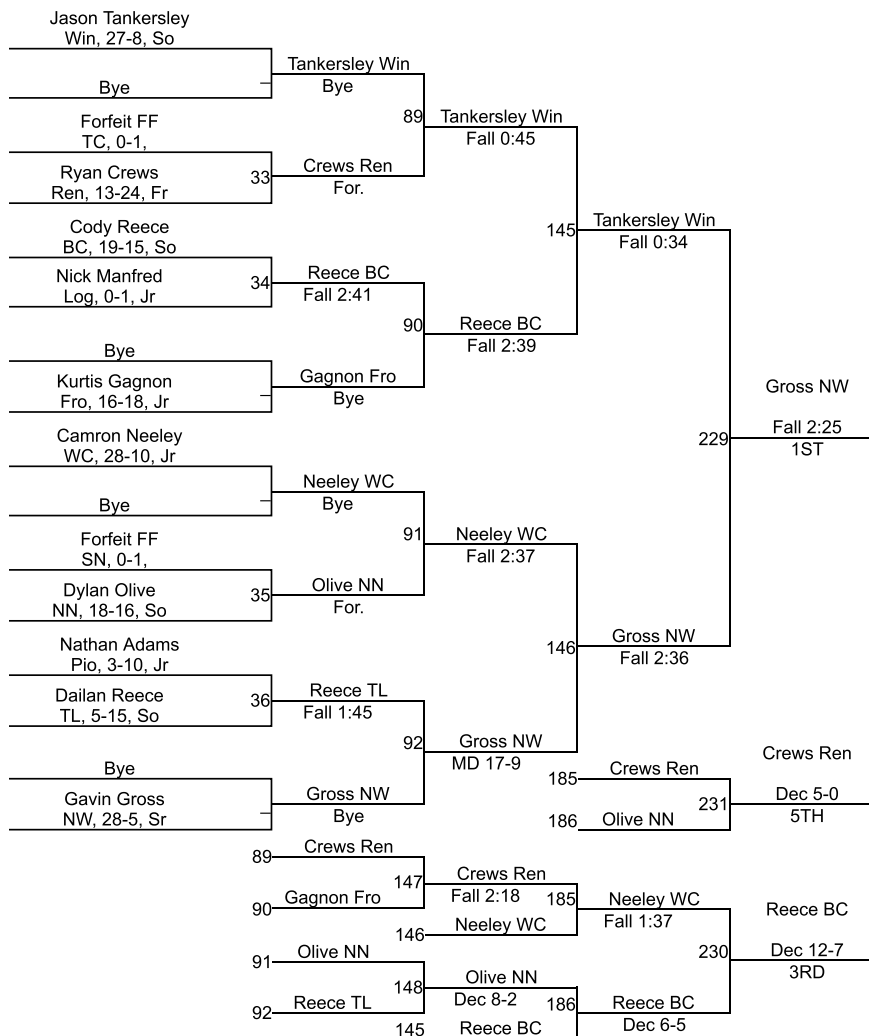

Team Scores

Printed on 01/26/2019 07:17 p.m.

Team Scores		
1	Rensselaer Central	164.0
2	North Newton	160.0
3	West Central	134.0
4	North White	130.5
5	Logansport	112.0
6	Frontier	108.5
7	Twin Lakes	104.0
8	Winamac Community.	99.0
9	Benton Central	86.0
10	South Newton	70.0
11	Tri-County	22.0
12	Pioneer	20.0

IHSAA Sectional @ Twin Lakes

160

IHSAA Sectional @ Twin Lakes

195