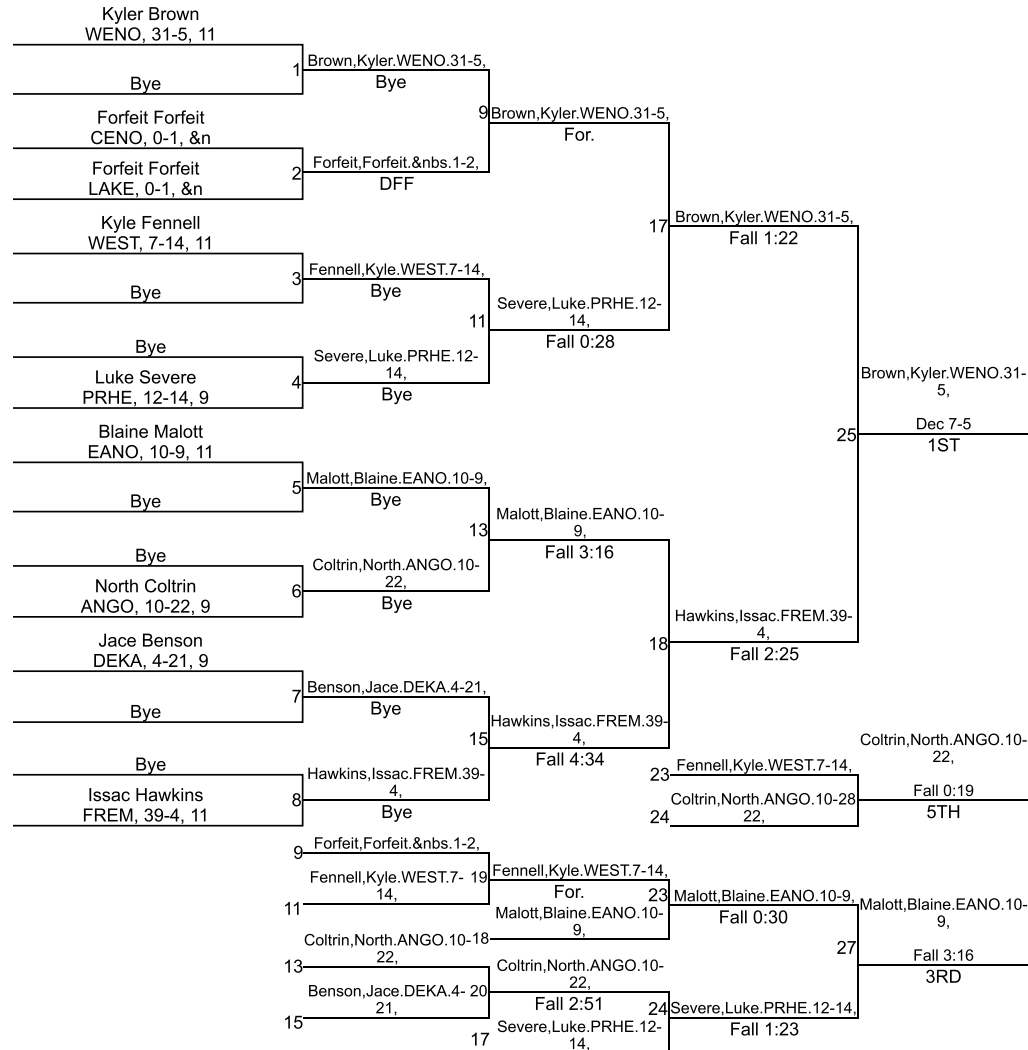

Team Scores

Printed on 01/26/2019 07:19 p.m.

Team Scores		
1	Prairie Heights	232.0
2	Central Noble	186.0
3	East Noble	167.0
4	Lakeland	141.5
5	DeKalb	134.0
6	Angola	123.0
7	West Noble	121.5
8	Fremont	87.0
9	Westview	12.0

IHSAA Sectional @ Westview

106

IHSAA Sectional @ Westview

113

IHSAA Sectional @ Westview

120

Nick Buchanan PRHE, 31-4, 11	Buchanan,Nick.PRHE.31-4,	1	Bye	Buchanan,Nick.PRHE.31-4,	9
Bye	Bye	2	Forfeit,Forfeit.LAKE,0-1, &n	For.	17
Forfeit Forfeit LAKE, 0-1, &n	Forfeit,Forfeit.&nbs.2-4,	4	Forfeit,Forfeit.ANGO,0-1, &n	Fall 0:56	25
Forfeit Forfeit ANGO, 0-1, &n	DFF	5	Mitch Snyder DEKA, 7-13, 9	Fall 2:43	23
Mitch Snyder DEKA, 7-13, 9	Snyder,Mitch.DEKA.7-13,	7	Bye	Snyder,Mitch.DEKA.7-13,	24
Bye	Bye	8	Bye	For.	27
Bye	Bye	9	Wes Combs EANO, 20-9, 12	Fall 1:27	3RD
Wes Combs EANO, 20-9, 12	Combs,Wes.EANO.20-9,	11	Anthony Baker FREM, 32-9, 12	Fall 2:15	
Anthony Baker FREM, 32-9, 12	Bye	13	Bye		
Bye	Bye	15	Forfeit Forfeit WEST, 0-2, 14		
Forfeit Forfeit WEST, 0-2, 14	Baker,Anthony.FREM.32-9,	17	Forfeit Forfeit WENO, 0-2, 14		
Forfeit Forfeit WENO, 0-2, 14	For.	19	Bye		
Bye	Baker,Anthony.FREM.32-9,	21	Tanner Schoeff CENO, 31-3, 12		
Tanner Schoeff CENO, 31-3, 12	For.	23	Schoeff,Tanner.CENO.31-3,		
Bye	Schoeff,Tanner.CENO.31-3,	25	Bye		
Forfeit,Forfeit.&nbs.2-4,	For.	27	Forfeit,Forfeit.WEST.0-2,		
Snyder,Mitch.DEKA.7-13,	Snyder,Mitch.DEKA.7-13,	29	Bye		
Snyder,Mitch.DEKA.7-13,	For.	31	Forfeit,Forfeit.WENO.0-2,		
For.	Baker,Anthony.FREM.32-9,	33	Bye		
Baker,Anthony.FREM.32-9,	Fall 1:27	35	Tanner Schoeff CENO, 31-3, 12		
For.	Fall 2:15	37	Schoeff,Tanner.CENO.31-3,		
Baker,Anthony.FREM.32-9,	3RD	39	Bye		
Fall 1:27		41	Forfeit,Forfeit.&nbs.2-4,		
Fall 2:15		43	Snyder,Mitch.DEKA.7-13,		
3RD		45	Forfeit,Forfeit.&nbs.2-4,		
		47	DFF		
		49	Combs,Wes.EANO.20-9,		
		51	Combs,Wes.EANO.20-9,		

IHSAA Sectional @ Westview

145

IHSAA Sectional @ Westview

160

IHSAA Sectional @ Westview

170

IHSAA Sectional @ Westview

182