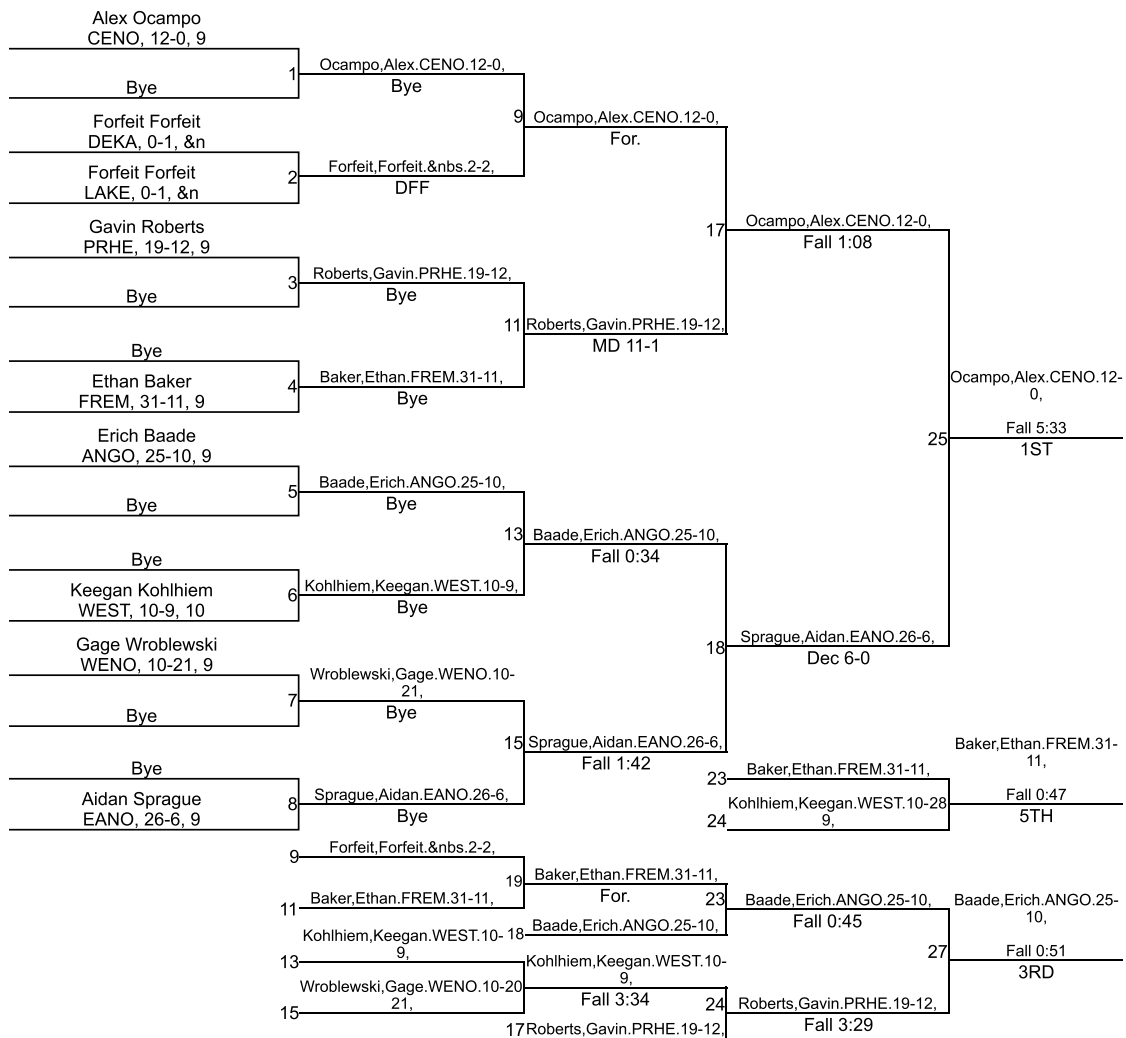

Team Scores

Printed on 01/26/2019 07:19 p.m.

Team Scores		
1	Prairie Heights	232.0
2	Central Noble	186.0
3	East Noble	167.0
4	Lakeland	141.5
5	DeKalb	134.0
6	Angola	123.0
7	West Noble	121.5
8	Fremont	87.0
9	Westview	12.0

IHSAA Sectional @ Westview

106

IHSAA Sectional @ Westview

113

IHSAA Sectional @ Westview

120

Nick Buchanan PRHE, 31-4, 11	Buchanan,Nick.PRHE.31-4,	1	Bye	Buchanan,Nick.PRHE.31-4,	9
Bye	Bye	2	Forfeit,Forfeit.LAKE,0-1, &n	For.	17
Forfeit Forfeit LAKE, 0-1, &n	Forfeit,Forfeit.&nbs.2-4,	4	Forfeit,Forfeit.ANGO,0-1, &n	Fall 0:56	25
Forfeit Forfeit ANGO, 0-1, &n	DFF	5	Mitch Snyder DEKA, 7-13, 9	Fall 2:43	23
Mitch Snyder DEKA, 7-13, 9	Snyder,Mitch.DEKA.7-13,	7	Bye	Snyder,Mitch.DEKA.7-13,	24
Bye	Bye	8	Bye	For.	27
Bye	Bye	9	Wes Combs EANO, 20-9, 12	Fall 1:27	3RD
Wes Combs EANO, 20-9, 12	Combs,Wes.EANO.20-9,	11	Anthony Baker FREM, 32-9, 12	Fall 2:15	
Anthony Baker FREM, 32-9, 12	Bye	13	Bye		
Bye	Bye	15	Forfeit Forfeit WEST, 0-2, 14		
Forfeit Forfeit WEST, 0-2, 14	Baker,Anthony.FREM.32-9,	17	Forfeit Forfeit WENO, 0-2, 14		
Forfeit Forfeit WENO, 0-2, 14	For.	19	Bye		
Bye	Baker,Anthony.FREM.32-9,	21	Tanner Schoeff CENO, 31-3, 12		
Tanner Schoeff CENO, 31-3, 12	For.	23	Schoeff,Tanner.CENO.31-3,		
Bye	Schoeff,Tanner.CENO.31-3,	25	Bye		
Forfeit,Forfeit.&nbs.2-4,	For.	27	Forfeit,Forfeit.WEST.0-2,		
Snyder,Mitch.DEKA.7-13,	Snyder,Mitch.DEKA.7-13,	29	Bye		
Snyder,Mitch.DEKA.7-13,	For.	31	Forfeit,Forfeit.WENO.0-2,		
For.	Baker,Anthony.FREM.32-9,	33	Bye		
Baker,Anthony.FREM.32-9,	Fall 1:27	35	Tanner Schoeff CENO, 31-3, 12		
For.	Fall 2:15	37	Schoeff,Tanner.CENO.31-3,		
Baker,Anthony.FREM.32-9,	3RD	39	Bye		
Fall 1:27		41	Forfeit,Forfeit.&nbs.2-4,		
Fall 2:15		43	Snyder,Mitch.DEKA.7-13,		
3RD		45	Forfeit,Forfeit.&nbs.2-4,		
		47	DFF		
		49	Combs,Wes.EANO.20-9,		
		51	Combs,Wes.EANO.20-9,		