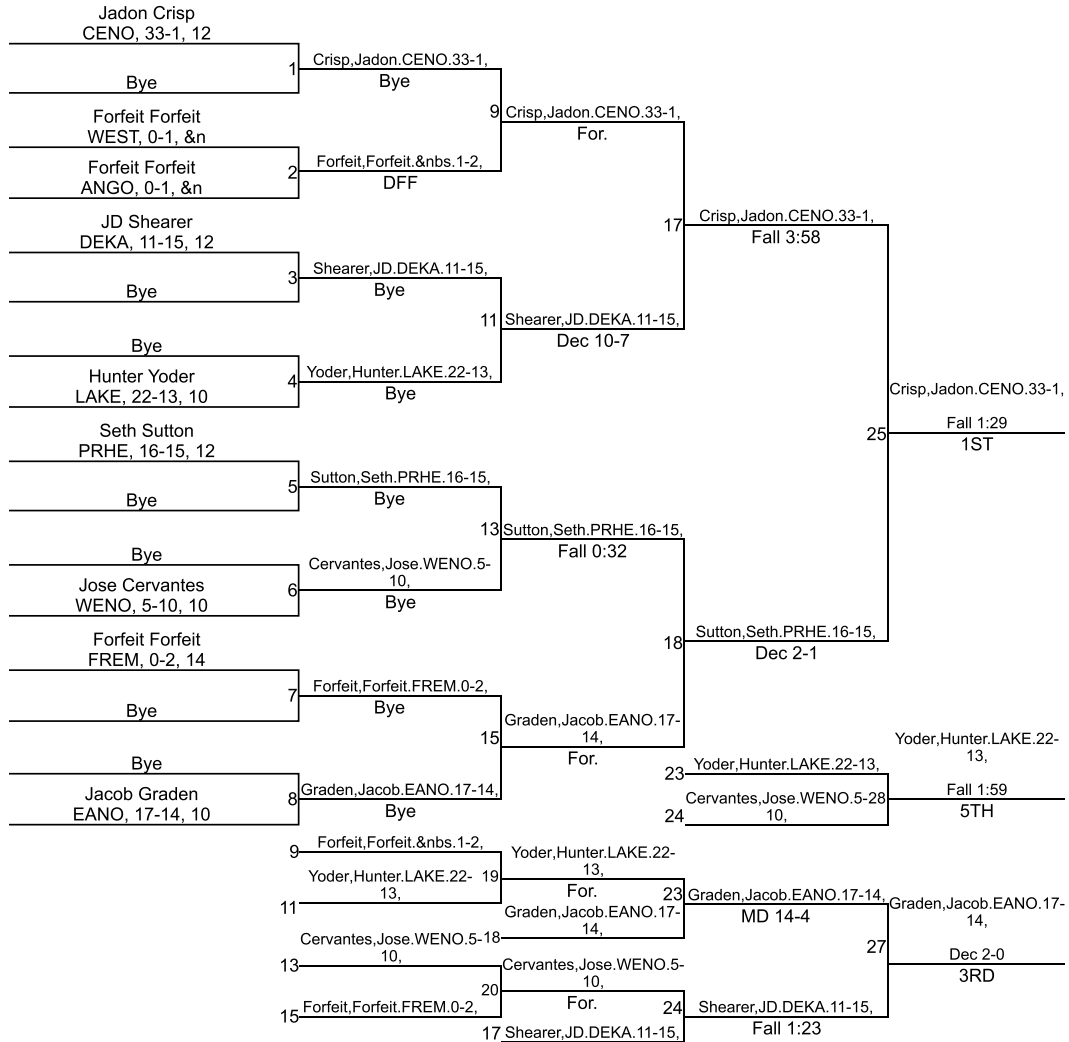

Team Scores

Printed on 01/26/2019 07:19 p.m.

Team Scores		
1	Prairie Heights	232.0
2	Central Noble	186.0
3	East Noble	167.0
4	Lakeland	141.5
5	DeKalb	134.0
6	Angola	123.0
7	West Noble	121.5
8	Fremont	87.0
9	Westview	12.0

IHSAA Sectional @ Westview

106

IHSAA Sectional @ Westview

113

IHSAA Sectional @ Westview

120

Nick Buchanan PRHE, 31-4, 11	Buchanan,Nick.PRHE.31-4,	1	Bye	Buchanan,Nick.PRHE.31-4,	9
Bye	Bye	2	Forfeit,Forfeit.LAKE,0-1, &n	For.	17
Forfeit Forfeit LAKE, 0-1, &n	Forfeit,Forfeit.&nbs.2-4,	4	Forfeit,Forfeit.ANGO,0-1, &n	Fall 0:56	25
Forfeit Forfeit ANGO, 0-1, &n	DFF	5	Mitch Snyder DEKA, 7-13, 9	Fall 2:43	23
Mitch Snyder DEKA, 7-13, 9	Snyder,Mitch.DEKA.7-13,	7	Bye	Snyder,Mitch.DEKA.7-13,	24
Bye	Bye	8	Bye	For.	27
Bye	Bye	9	Wes Combs EANO, 20-9, 12	Fall 1:27	3RD
Wes Combs EANO, 20-9, 12	Combs,Wes.EANO.20-9,	11	Anthony Baker FREM, 32-9, 12	Fall 2:15	
Anthony Baker FREM, 32-9, 12	Bye	13	Bye		
Bye	Bye	15	Forfeit Forfeit WEST, 0-2, 14		
Forfeit Forfeit WEST, 0-2, 14	Baker,Anthony.FREM.32-9,	17	Forfeit Forfeit WENO, 0-2, 14		
Forfeit Forfeit WENO, 0-2, 14	For.	19	Bye		
Bye	Baker,Anthony.FREM.32-9,	21	Tanner Schoeff CENO, 31-3, 12		
Tanner Schoeff CENO, 31-3, 12	For.	23	Schoeff,Tanner.CENO.31-3,		
Bye	Schoeff,Tanner.CENO.31-3,	25	Bye		
Forfeit,Forfeit.&nbs.2-4,	For.	27	Forfeit,Forfeit.WEST.0-2,		
Snyder,Mitch.DEKA.7-13,	Snyder,Mitch.DEKA.7-13,	29	Bye		
Snyder,Mitch.DEKA.7-13,	For.	31	Forfeit,Forfeit.WENO.0-2,		
For.	Baker,Anthony.FREM.32-9,	33	Bye		
Baker,Anthony.FREM.32-9,	Fall 1:27	35	Tanner Schoeff CENO, 31-3, 12		
For.	Fall 2:15	37	Schoeff,Tanner.CENO.31-3,		
Baker,Anthony.FREM.32-9,	3RD	39	Bye		
Fall 1:27		41	Forfeit,Forfeit.&nbs.2-4,		
Fall 2:15		43	Snyder,Mitch.DEKA.7-13,		
3RD		45	Forfeit,Forfeit.&nbs.2-4,		
		47	DFF		
		49	Combs,Wes.EANO.20-9,		
		51	Combs,Wes.EANO.20-9,		

IHSAA Sectional @ Westview

145

IHSAA Sectional @ Westview

160

IHSAA Sectional @ Westview

170

IHSAA Sectional @ Westview

182