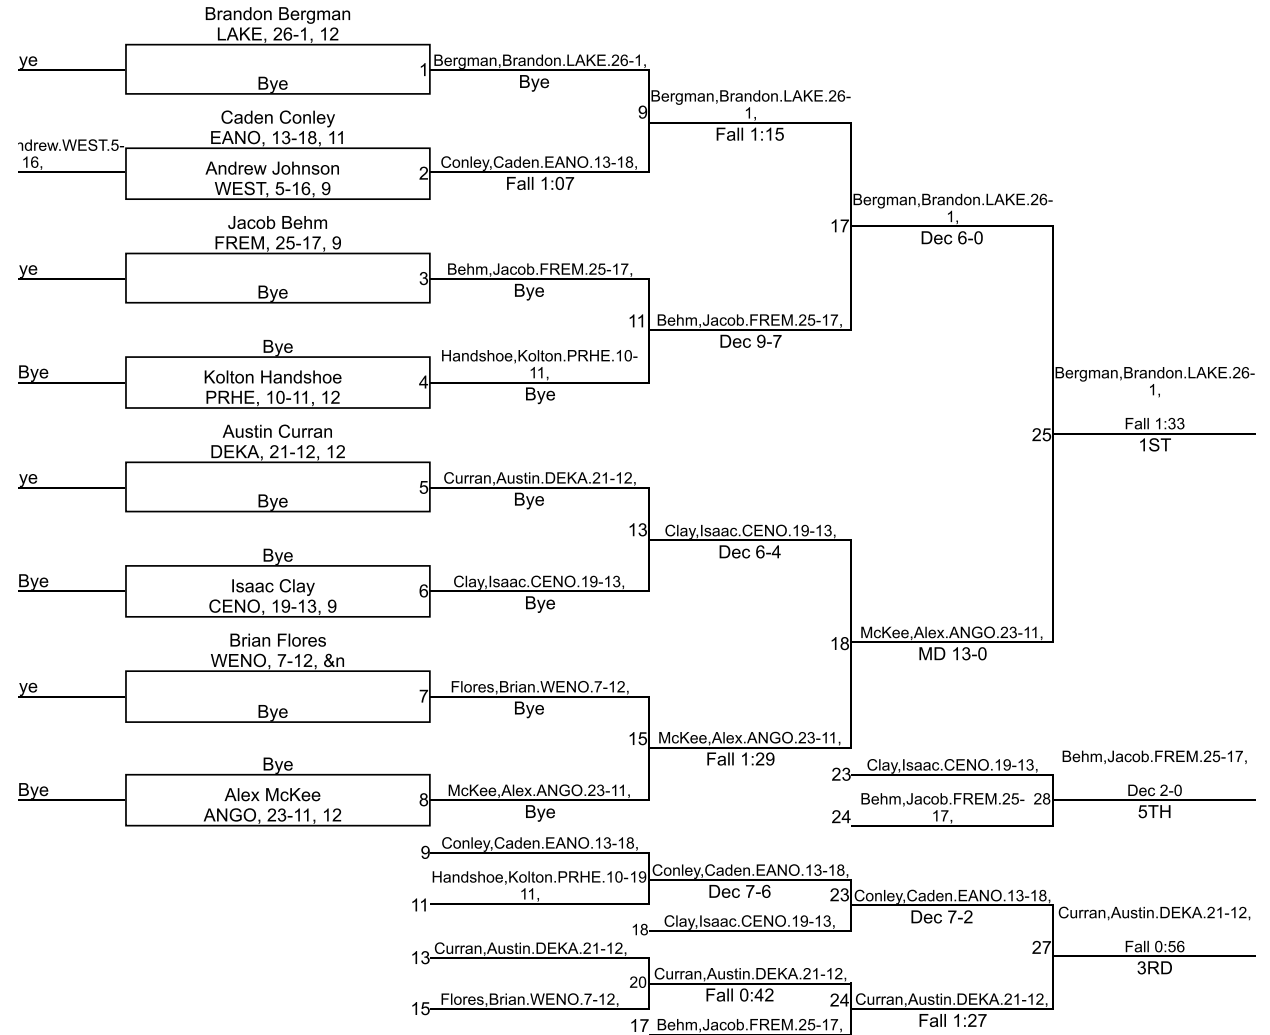

IHSAA Sectional @ Westview

106

IHSAA Sectional @ Westview

113

IHSAA Sectional @ Westview

120

Nick Buchanan PRHE, 31-4, 11	Buchanan,Nick.PRHE.31-4,	1	Bye	Buchanan,Nick.PRHE.31-4,	9
Bye	Bye	2	Forfeit,Forfeit.LAKE,0-1, &n	For.	17
Forfeit Forfeit LAKE, 0-1, &n	Forfeit,Forfeit.&nbs.2-4,	4	Forfeit,Forfeit.ANGO,0-1, &n	Fall 0:56	25
Forfeit Forfeit ANGO, 0-1, &n	DFF	5	Mitch Snyder DEKA, 7-13, 9	Fall 2:43	23
Mitch Snyder DEKA, 7-13, 9	Snyder,Mitch.DEKA.7-13,	7	Bye	Snyder,Mitch.DEKA.7-13,	24
Bye	Bye	8	Bye	For.	27
Bye	Bye	9	Wes Combs EANO, 20-9, 12	Fall 1:27	3RD
Wes Combs EANO, 20-9, 12	Combs,Wes.EANO.20-9,	11	Anthony Baker FREM, 32-9, 12	Fall 2:15	
Anthony Baker FREM, 32-9, 12	Bye	13	Bye		
Bye	Bye	15	Forfeit Forfeit WEST, 0-2, 14		
Forfeit Forfeit WEST, 0-2, 14	Baker,Anthony.FREM.32-9,	17	Forfeit Forfeit WENO, 0-2, 14		
Forfeit Forfeit WENO, 0-2, 14	For.	19	Bye		
Bye	Baker,Anthony.FREM.32-9,	21	Tanner Schoeff CENO, 31-3, 12		
Tanner Schoeff CENO, 31-3, 12	For.	23	Schoeff,Tanner.CENO.31-3,		
Bye	Schoeff,Tanner.CENO.31-3,	25	Bye		
Forfeit,Forfeit.&nbs.2-4,	For.	27	Forfeit,Forfeit.WEST.0-2,		
Snyder,Mitch.DEKA.7-13,	Snyder,Mitch.DEKA.7-13,	29	Bye		
Snyder,Mitch.DEKA.7-13,	For.	31	Forfeit,Forfeit.WENO.0-2,		
For.	Baker,Anthony.FREM.32-9,	33	Bye		
Baker,Anthony.FREM.32-9,	Fall 1:27	35	Tanner Schoeff CENO, 31-3, 12		
For.	Fall 2:15	37	Schoeff,Tanner.CENO.31-3,		
Baker,Anthony.FREM.32-9,	3RD	39	Bye		
Fall 1:27		41	Forfeit,Forfeit.&nbs.2-4,		
Fall 2:15		43	Snyder,Mitch.DEKA.7-13,		
3RD		45	Forfeit,Forfeit.&nbs.2-4,		
		47	DFF		
		49	Combs,Wes.EANO.20-9,		
		51	Combs,Wes.EANO.20-9,		

IHSAA Sectional @ Westview

145

IHSAA Sectional @ Westview

160

IHSAA Sectional @ Westview

170

IHSAA Sectional @ Westview

182

IHSAA Sectional @ Westview

195

IHSAA Sectional @ Westview

220

IHSAA Sectional @ Westview

285