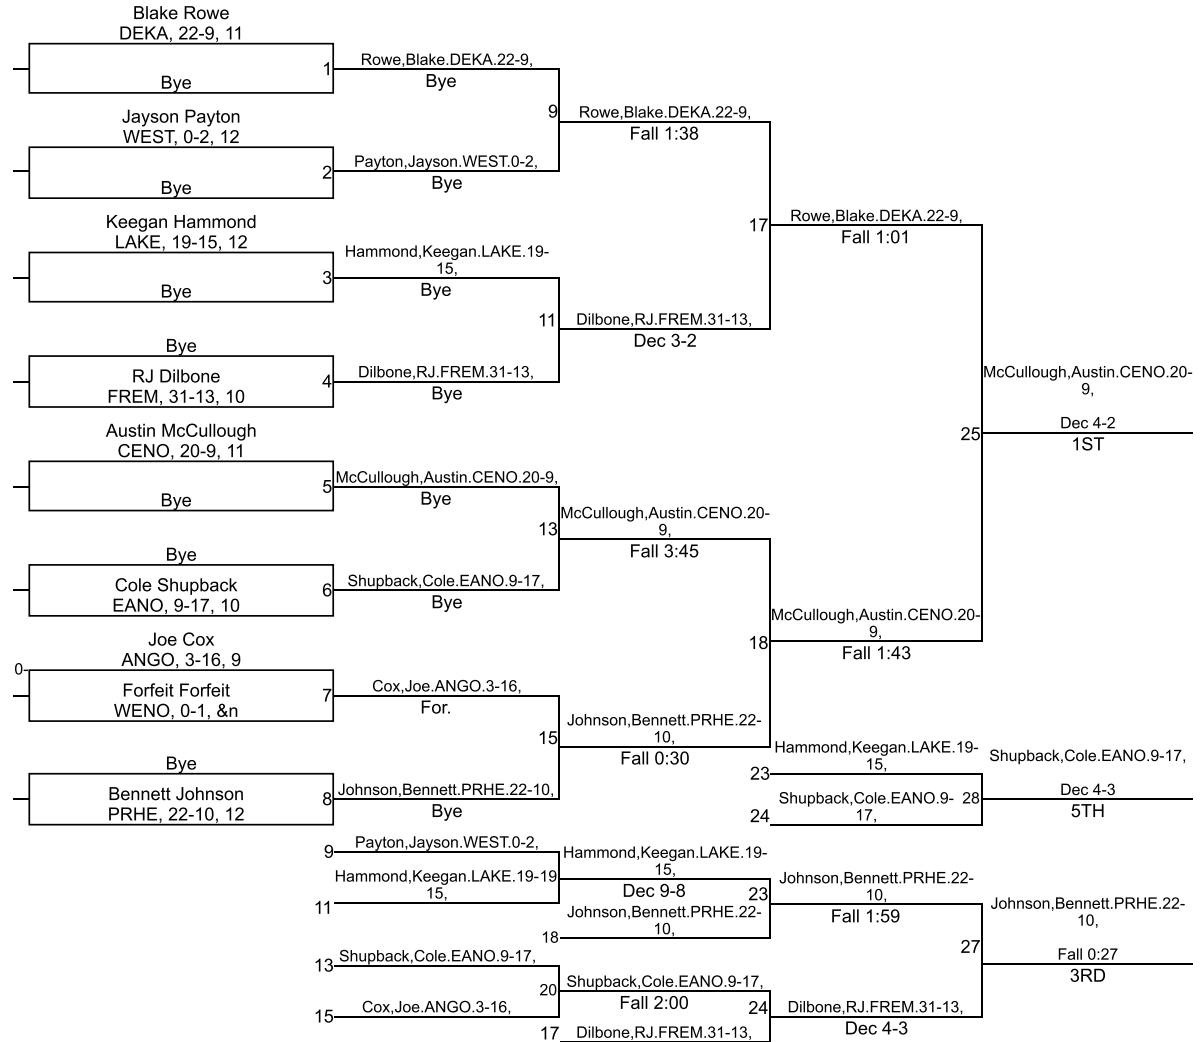

IHSAA Sectional @ Westview

106

IHSAA Sectional @ Westview

113

IHSAA Sectional @ Westview

120

Nick Buchanan PRHE, 31-4, 11	Buchanan,Nick.PRHE.31-4,	1	Bye	Buchanan,Nick.PRHE.31-4,	9
Bye	Bye	2	Forfeit,Forfeit.LAKE,0-1, &n	For.	17
Forfeit Forfeit LAKE, 0-1, &n	Forfeit,Forfeit.&nbs.2-4,	4	Forfeit,Forfeit.ANGO,0-1, &n	Fall 0:56	25
Forfeit Forfeit ANGO, 0-1, &n	DFF	5	Mitch Snyder DEKA, 7-13, 9	Fall 2:43	23
Mitch Snyder DEKA, 7-13, 9	Snyder,Mitch.DEKA.7-13,	7	Bye	Snyder,Mitch.DEKA.7-13,	24
Bye	Bye	8	Bye	For.	27
Bye	Bye	9	Wes Combs EANO, 20-9, 12	Fall 1:27	3RD
Wes Combs EANO, 20-9, 12	Combs,Wes.EANO.20-9,	11	Anthony Baker FREM, 32-9, 12	Fall 2:15	
Anthony Baker FREM, 32-9, 12	Bye	13	Bye		
Bye	Bye	15	Forfeit Forfeit WEST, 0-2, 14		
Forfeit Forfeit WEST, 0-2, 14	Baker,Anthony.FREM.32-9,	17	Forfeit Forfeit WENO, 0-2, 14		
Forfeit Forfeit WENO, 0-2, 14	For.	19	Bye		
Bye	Baker,Anthony.FREM.32-9,	21	Tanner Schoeff CENO, 31-3, 12		
Tanner Schoeff CENO, 31-3, 12	For.	23	Schoeff,Tanner.CENO.31-3,		
Bye	Schoeff,Tanner.CENO.31-3,	25	Bye		
Forfeit,Forfeit.&nbs.2-4,	For.	27	Forfeit,Forfeit.WEST.0-2,		
Snyder,Mitch.DEKA.7-13,	Snyder,Mitch.DEKA.7-13,	29	Bye		
Snyder,Mitch.DEKA.7-13,	For.	31	Forfeit,Forfeit.WENO.0-2,		
For.	Baker,Anthony.FREM.32-9,	33	Bye		
Baker,Anthony.FREM.32-9,	Fall 1:27	35	Tanner Schoeff CENO, 31-3, 12		
For.	Fall 2:15	37	Schoeff,Tanner.CENO.31-3,		
Baker,Anthony.FREM.32-9,	3RD	39	Bye		
Fall 1:27		41	Forfeit,Forfeit.&nbs.2-4,		
Fall 2:15		43	Snyder,Mitch.DEKA.7-13,		
3RD		45	Forfeit,Forfeit.&nbs.2-4,		
		47	DFF		
		49	Combs,Wes.EANO.20-9,		
		51	Combs,Wes.EANO.20-9,		

IHSAA Sectional @ Westview

145

IHSAA Sectional @ Westview

160

IHSAA Sectional @ Westview

170

IHSAA Sectional @ Westview

182

IHSAA Sectional @ Westview

195

IHSAA Sectional @ Westview

220

IHSAA Sectional @ Westview

285