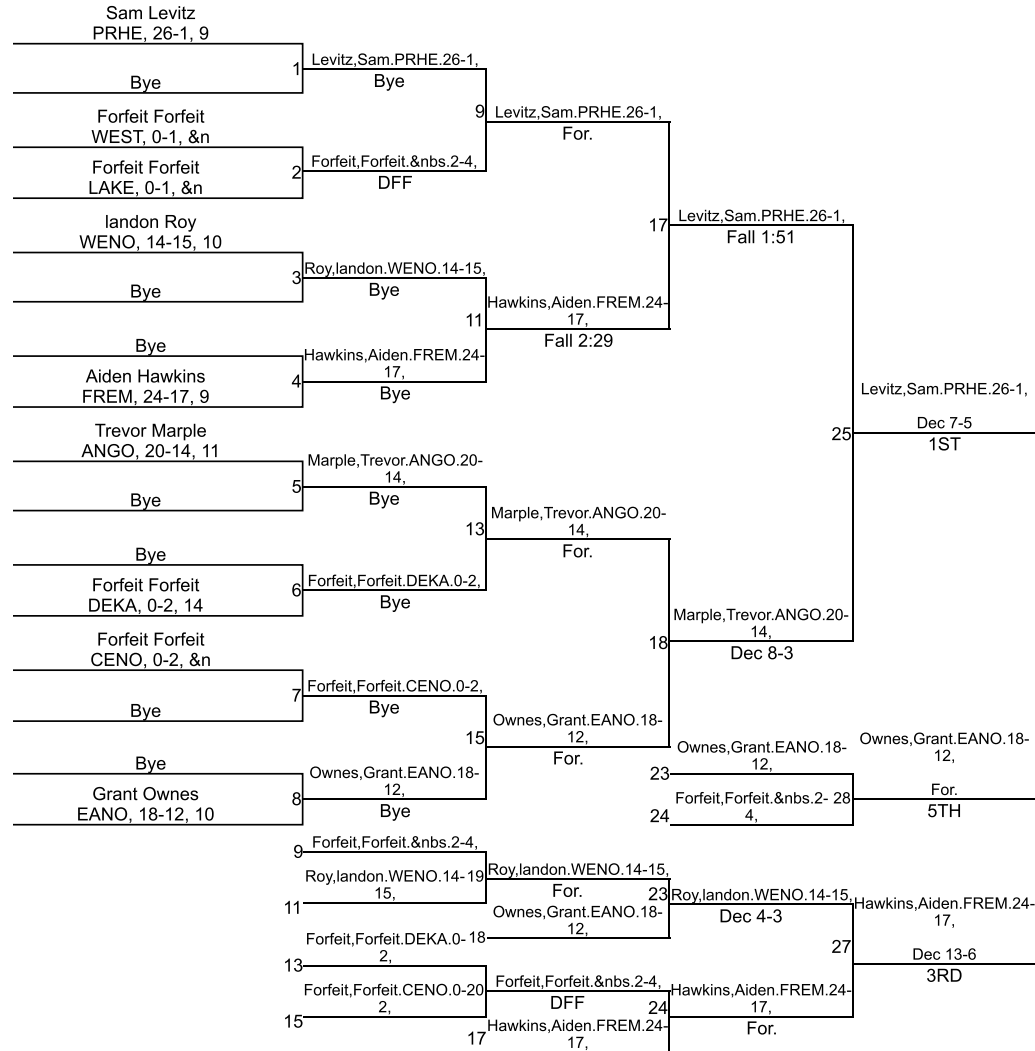

Team Scores

Printed on 01/26/2019 07:19 p.m.

Team Scores		
1	Prairie Heights	232.0
2	Central Noble	186.0
3	East Noble	167.0
4	Lakeland	141.5
5	DeKalb	134.0
6	Angola	123.0
7	West Noble	121.5
8	Fremont	87.0
9	Westview	12.0

IHSAA Sectional @ Westview

106

IHSAA Sectional @ Westview

113

IHSAA Sectional @ Westview

120

Nick Buchanan PRHE, 31-4, 11	Buchanan,Nick.PRHE.31-4,	1	Bye	Buchanan,Nick.PRHE.31-4,	9
Bye	Bye	2	Forfeit,Forfeit.LAKE,0-1, &n	For.	17
Forfeit Forfeit LAKE, 0-1, &n	Forfeit,Forfeit.&nbs.2-4,	4	Forfeit,Forfeit.ANGO,0-1, &n	Fall 0:56	25
Forfeit Forfeit ANGO, 0-1, &n	DFF	5	Mitch Snyder DEKA, 7-13, 9	Fall 2:43	23
Mitch Snyder DEKA, 7-13, 9	Snyder,Mitch.DEKA.7-13,	7	Bye	Snyder,Mitch.DEKA.7-13,	24
Bye	Bye	8	Bye	For.	27
Bye	Bye	9	Wes Combs EANO, 20-9, 12	Fall 1:27	3RD
Wes Combs EANO, 20-9, 12	Combs,Wes.EANO.20-9,	11	Anthony Baker FREM, 32-9, 12	Fall 2:15	
Anthony Baker FREM, 32-9, 12	Bye	13	Bye		
Bye	Bye	15	Forfeit Forfeit WEST, 0-2, 14		
Forfeit Forfeit WEST, 0-2, 14	Baker,Anthony.FREM.32-9,	17	Forfeit Forfeit WENO, 0-2, 14		
Forfeit Forfeit WENO, 0-2, 14	For.	19	Bye		
Bye	Baker,Anthony.FREM.32-9,	21	Tanner Schoeff CENO, 31-3, 12		
Tanner Schoeff CENO, 31-3, 12	For.	23	Schoeff,Tanner.CENO.31-3,		
Bye	Schoeff,Tanner.CENO.31-3,	25	Bye		
Forfeit,Forfeit.&nbs.2-4,	For.	27	Forfeit,Forfeit.WEST.0-2,		
Snyder,Mitch.DEKA.7-13,	Snyder,Mitch.DEKA.7-13,	29	Bye		
Snyder,Mitch.DEKA.7-13,	For.	31	Forfeit,Forfeit.WENO.0-2,		
For.	Baker,Anthony.FREM.32-9,	33	Bye		
Baker,Anthony.FREM.32-9,	Fall 1:27	35	Tanner Schoeff CENO, 31-3, 12		
For.	Fall 2:15	37	Schoeff,Tanner.CENO.31-3,		
Baker,Anthony.FREM.32-9,	3RD	39	Bye		
Fall 1:27		41	Forfeit,Forfeit.&nbs.2-4,		
Fall 2:15		43	Snyder,Mitch.DEKA.7-13,		
3RD		45	Forfeit,Forfeit.&nbs.2-4,		
		47	DFF		
		49	Combs,Wes.EANO.20-9,		
		51	Combs,Wes.EANO.20-9,		

IHSAA Sectional @ Westview

145

IHSAA Sectional @ Westview

160

IHSAA Sectional @ Westview

170

IHSAA Sectional @ Westview

182