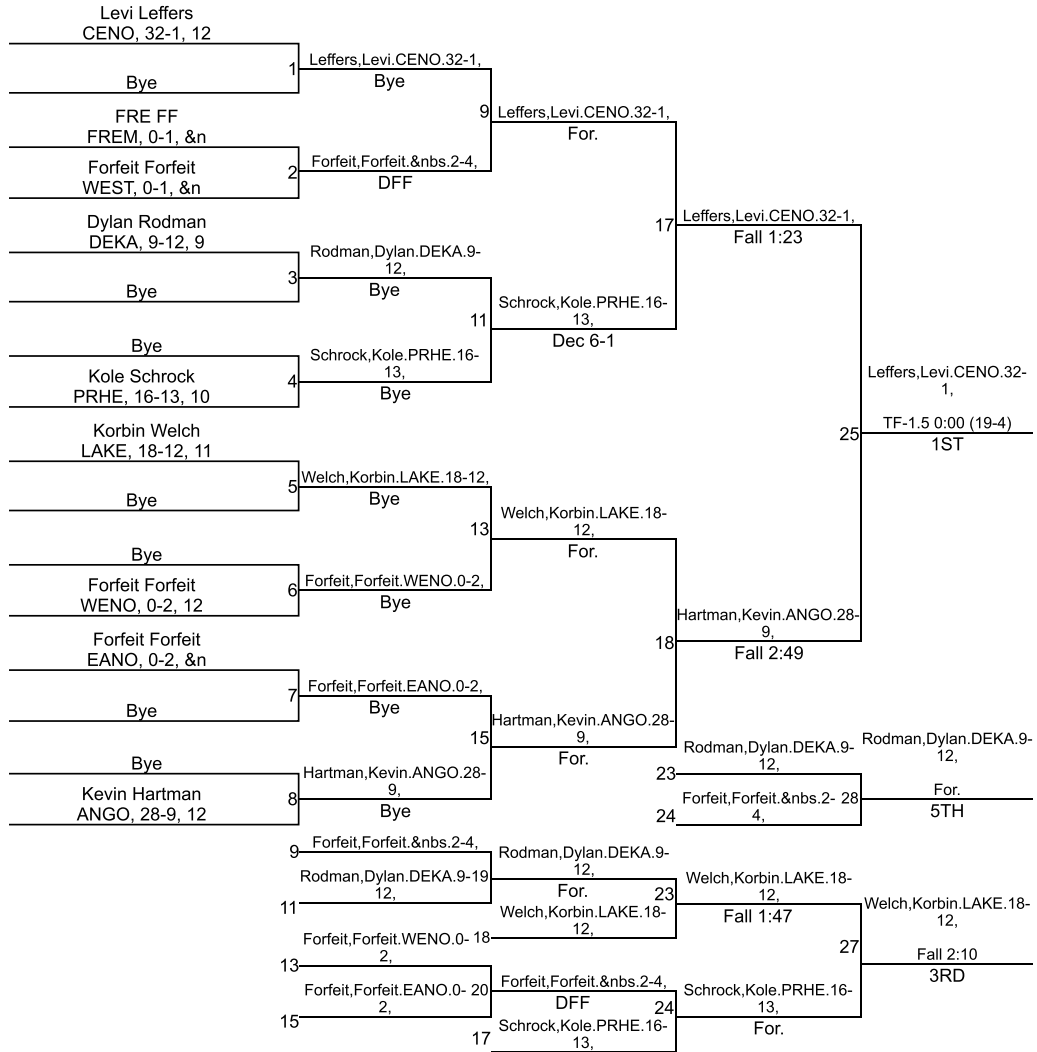

IHSAA Sectional @ Westview

106

IHSAA Sectional @ Westview

113

IHSAA Sectional @ Westview

120

Nick Buchanan PRHE, 31-4, 11	Buchanan,Nick.PRHE.31-4,	1	Bye	Buchanan,Nick.PRHE.31-4,	9
Bye	Bye	2	Forfeit,Forfeit.LAKE,0-1, &n	For.	17
Forfeit Forfeit LAKE, 0-1, &n	Forfeit,Forfeit.&nbs.2-4,	4	Forfeit,Forfeit.ANGO,0-1, &n	Fall 0:56	25
Forfeit Forfeit ANGO, 0-1, &n	DFF	5	Mitch Snyder DEKA, 7-13, 9	Fall 2:43	23
Mitch Snyder DEKA, 7-13, 9	Snyder,Mitch.DEKA.7-13,	7	Bye	Snyder,Mitch.DEKA.7-13,	24
Bye	Bye	8	Bye	For.	27
Bye	Bye	9	Wes Combs EANO, 20-9, 12	Fall 1:27	3RD
Wes Combs EANO, 20-9, 12	Combs,Wes.EANO.20-9,	11	Anthony Baker FREM, 32-9, 12	Fall 2:15	
Anthony Baker FREM, 32-9, 12	Bye	13	Bye		
Bye	Bye	15	Forfeit Forfeit WEST, 0-2, 14		
Forfeit Forfeit WEST, 0-2, 14	Baker,Anthony.FREM.32-9,	17	Forfeit Forfeit WENO, 0-2, 14		
Forfeit Forfeit WENO, 0-2, 14	For.	19	Bye		
Bye	Baker,Anthony.FREM.32-9,	21	Tanner Schoeff CENO, 31-3, 12		
Tanner Schoeff CENO, 31-3, 12	For.	23	Schoeff,Tanner.CENO.31-3,		
Bye	Schoeff,Tanner.CENO.31-3,	25	Bye		
Forfeit,Forfeit.&nbs.2-4,	For.	27	Forfeit,Forfeit.WEST.0-2,		
Snyder,Mitch.DEKA.7-13,	Snyder,Mitch.DEKA.7-13,	29	Bye		
Snyder,Mitch.DEKA.7-13,	For.	31	Forfeit,Forfeit.WENO.0-2,		
For.	Baker,Anthony.FREM.32-9,	33	Bye		
Baker,Anthony.FREM.32-9,	Fall 1:27	35	Tanner Schoeff CENO, 31-3, 12		
For.	Fall 2:15	37	Schoeff,Tanner.CENO.31-3,		
Baker,Anthony.FREM.32-9,	3RD	39	Bye		
Fall 1:27		41	Forfeit,Forfeit.&nbs.2-4,		
Fall 2:15		43	Snyder,Mitch.DEKA.7-13,		
3RD		45	Forfeit,Forfeit.&nbs.2-4,		
		47	DFF		
		49	Combs,Wes.EANO.20-9,		
		51	Combs,Wes.EANO.20-9,		

IHSAA Sectional @ Westview

145

IHSAA Sectional @ Westview

160

IHSAA Sectional @ Westview

170

IHSAA Sectional @ Westview

182

IHSAA Sectional @ Westview

195

IHSAA Sectional @ Westview

220

IHSAA Sectional @ Westview

285