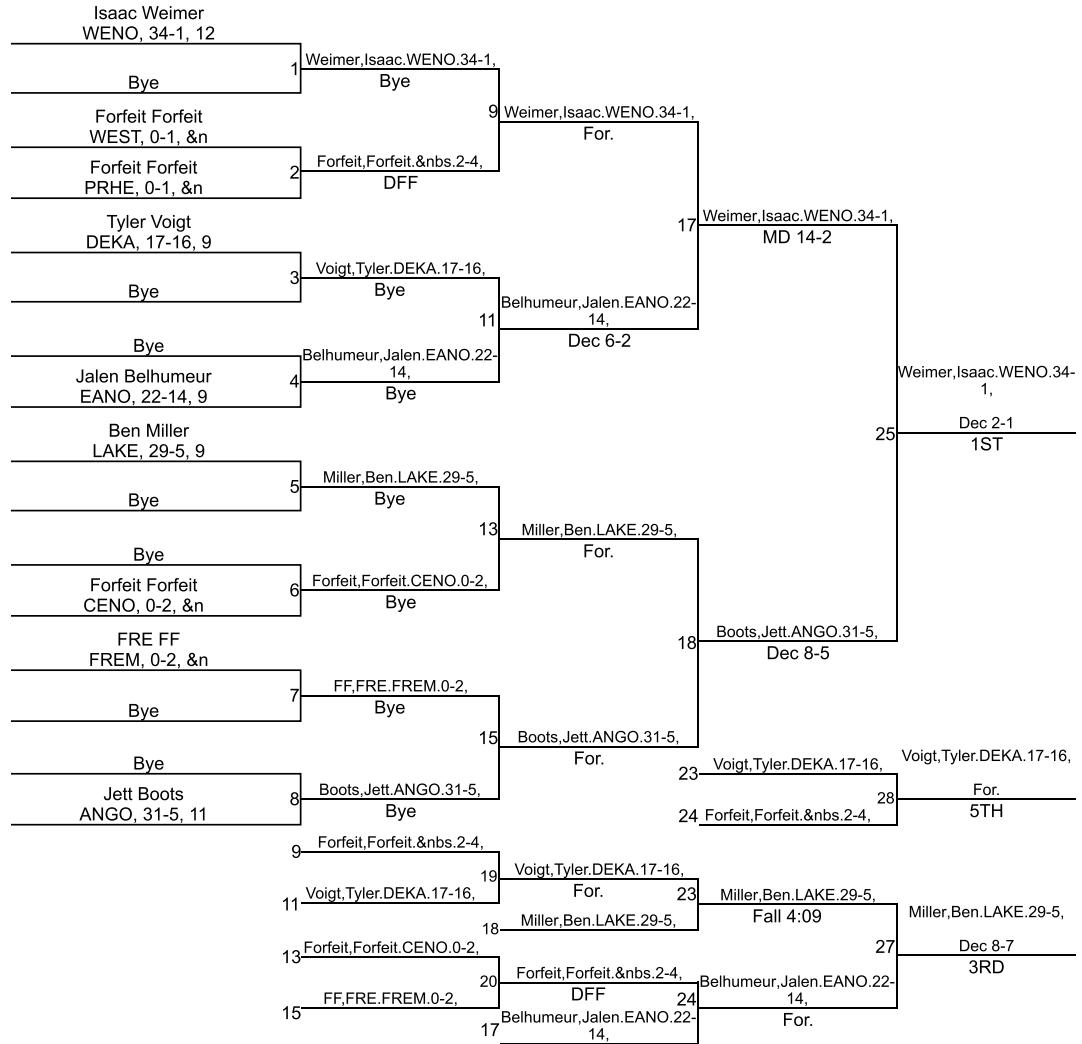

Team Scores

Printed on 01/26/2019 07:19 p.m.

Team Scores		
1	Prairie Heights	232.0
2	Central Noble	186.0
3	East Noble	167.0
4	Lakeland	141.5
5	DeKalb	134.0
6	Angola	123.0
7	West Noble	121.5
8	Fremont	87.0
9	Westview	12.0

IHSAA Sectional @ Westview

106

IHSAA Sectional @ Westview

113

IHSAA Sectional @ Westview

120

Nick Buchanan PRHE, 31-4, 11	Buchanan,Nick.PRHE.31-4,	1	Bye	Buchanan,Nick.PRHE.31-4,	9
Bye	Bye	2	Forfeit,Forfeit.LAKE,0-1, &n	For.	17
Forfeit Forfeit LAKE, 0-1, &n	Forfeit,Forfeit.&nbs.2-4,	4	Forfeit,Forfeit.ANGO,0-1, &n	Fall 0:56	25
Forfeit Forfeit ANGO, 0-1, &n	DFF	5	Mitch Snyder DEKA, 7-13, 9	Fall 2:43	23
Mitch Snyder DEKA, 7-13, 9	Snyder,Mitch.DEKA.7-13,	7	Bye	Snyder,Mitch.DEKA.7-13,	24
Bye	Bye	8	Bye	For.	27
Bye	Bye	9	Wes Combs EANO, 20-9, 12	Fall 1:27	3RD
Wes Combs EANO, 20-9, 12	Combs,Wes.EANO.20-9,	11	Anthony Baker FREM, 32-9, 12	Fall 2:15	
Anthony Baker FREM, 32-9, 12	Bye	13	Bye		
Bye	Bye	15	Forfeit Forfeit WEST, 0-2, 14		
Forfeit Forfeit WEST, 0-2, 14	Baker,Anthony.FREM.32-9,	17	Forfeit Forfeit WENO, 0-2, 14		
Forfeit Forfeit WENO, 0-2, 14	For.	19	Bye		
Bye	Baker,Anthony.FREM.32-9,	21	Tanner Schoeff CENO, 31-3, 12		
Tanner Schoeff CENO, 31-3, 12	For.	23	Schoeff,Tanner.CENO.31-3,		
Bye	Schoeff,Tanner.CENO.31-3,	25	Bye		
Forfeit,Forfeit.&nbs.2-4,	For.	27	Forfeit,Forfeit.WEST.0-2,		
Snyder,Mitch.DEKA.7-13,	Snyder,Mitch.DEKA.7-13,	29	Bye		
Snyder,Mitch.DEKA.7-13,	For.	31	Forfeit,Forfeit.WENO.0-2,		
For.	Baker,Anthony.FREM.32-9,	33	Bye		
Baker,Anthony.FREM.32-9,	Fall 1:27	35	Tanner Schoeff CENO, 31-3, 12		
For.	Fall 2:15	37	Schoeff,Tanner.CENO.31-3,		
Baker,Anthony.FREM.32-9,	3RD	39	Bye		
Fall 1:27		41	Forfeit,Forfeit.&nbs.2-4,		
Fall 2:15		43	Snyder,Mitch.DEKA.7-13,		
3RD		45	Forfeit,Forfeit.&nbs.2-4,		
		47	DFF		
		49	Combs,Wes.EANO.20-9,		
		51	Combs,Wes.EANO.20-9,		