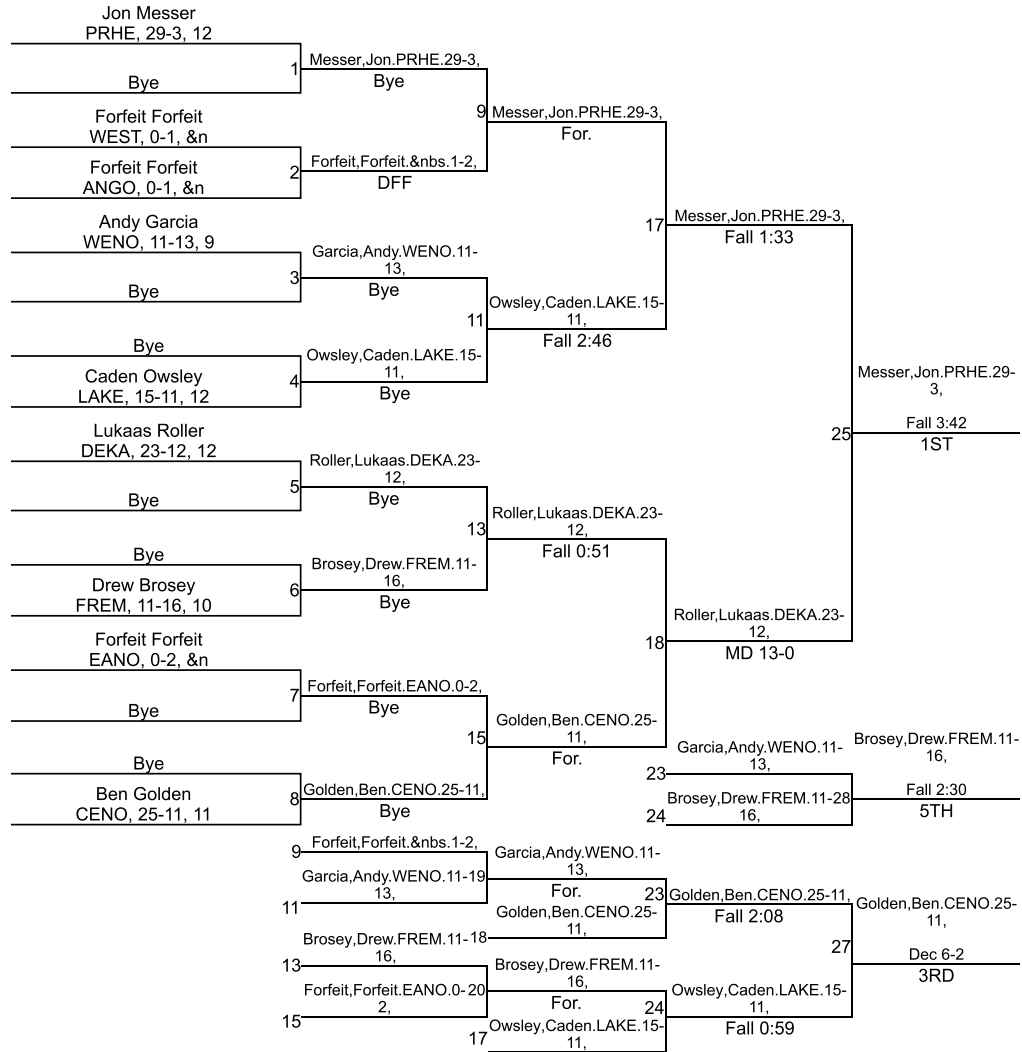

IHSAA Sectional @ Westview

106

IHSAA Sectional @ Westview

113

IHSAA Sectional @ Westview

120

Nick Buchanan PRHE, 31-4, 11	Buchanan,Nick.PRHE.31-4,	1	Bye	Buchanan,Nick.PRHE.31-4,	9
Bye	Bye	2	Forfeit,Forfeit.LAKE,0-1, &n	For.	17
Forfeit Forfeit LAKE, 0-1, &n	Forfeit,Forfeit.&nbs.2-4,	4	Forfeit,Forfeit.ANGO,0-1, &n	Fall 0:56	25
Forfeit Forfeit ANGO, 0-1, &n	DFF	5	Mitch Snyder DEKA, 7-13, 9	Fall 2:43	23
Mitch Snyder DEKA, 7-13, 9	Snyder,Mitch.DEKA.7-13,	7	Bye	Snyder,Mitch.DEKA.7-13,	24
Bye	Bye	8	Bye	For.	27
Bye	Bye	9	Wes Combs EANO, 20-9, 12	Fall 1:27	3RD
Wes Combs EANO, 20-9, 12	Combs,Wes.EANO.20-9,	11	Anthony Baker FREM, 32-9, 12	Fall 2:15	
Anthony Baker FREM, 32-9, 12	Bye	13	Bye		
Bye	Bye	15	Forfeit Forfeit WEST, 0-2, 14		
Forfeit Forfeit WEST, 0-2, 14	Baker,Anthony.FREM.32-9,	17	Forfeit Forfeit WENO, 0-2, 14		
Forfeit Forfeit WENO, 0-2, 14	For.	19	Bye		
Bye	Baker,Anthony.FREM.32-9,	21	Tanner Schoeff CENO, 31-3, 12		
Tanner Schoeff CENO, 31-3, 12	For.	23	Schoeff,Tanner.CENO.31-3,		
Bye	Schoeff,Tanner.CENO.31-3,	25	Bye		
Forfeit,Forfeit.&nbs.2-4,	For.	27	Forfeit,Forfeit.WEST.0-2,		
Snyder,Mitch.DEKA.7-13,	Snyder,Mitch.DEKA.7-13,	29	Bye		
Snyder,Mitch.DEKA.7-13,	For.	31	Forfeit,Forfeit.WENO.0-2,		
For.	Baker,Anthony.FREM.32-9,	33	Bye		
Baker,Anthony.FREM.32-9,	Fall 1:27	35	Tanner Schoeff CENO, 31-3, 12		
For.	Fall 2:15	37	Schoeff,Tanner.CENO.31-3,		
Baker,Anthony.FREM.32-9,	3RD	39	Bye		
Fall 1:27		41	Forfeit,Forfeit.&nbs.2-4,		
Fall 2:15		43	Snyder,Mitch.DEKA.7-13,		
3RD		45	Forfeit,Forfeit.&nbs.2-4,		
		47	DFF		
		49	Combs,Wes.EANO.20-9,		
		51	Combs,Wes.EANO.20-9,		

IHSAA Sectional @ Westview

145

IHSAA Sectional @ Westview

160

IHSAA Sectional @ Westview

170

IHSAA Sectional @ Westview

182

IHSAA Sectional @ Westview

195

IHSAA Sectional @ Westview

220

IHSAA Sectional @ Westview

285