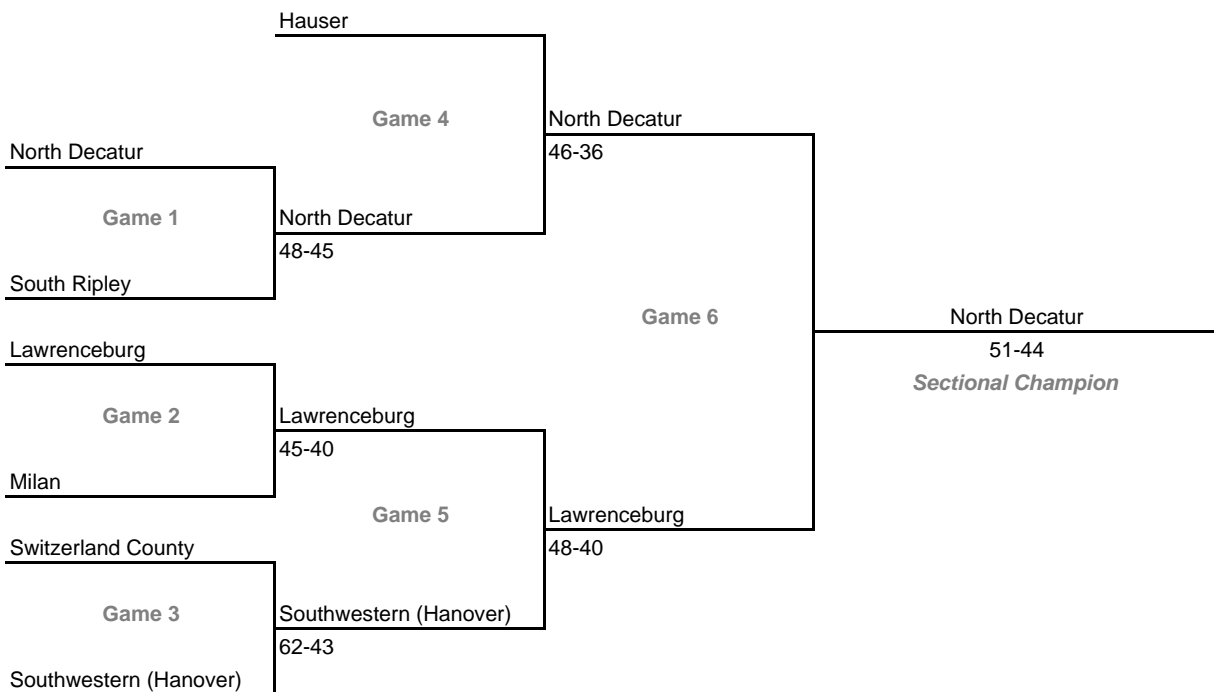

Class 2A, Sectional 41 -- Winchester (7 teams)

Class 2A, Sectional 42 -- Knightstown (8 teams)

**2008-09 IHSAA Class 2A Girls Basketball
34th Annual State Tournament Series**

Sectionals

Dates: Feb. 9-14, 2009; **Admission:** \$5 per session or \$9 all sessions

Class 2A, Sectional 43 -- Triton Central (7 teams)

Class 2A, Sectional 44 -- Milan (7 teams)

**2008-09 IHSAA Class 2A Girls Basketball
34th Annual State Tournament Series**

Sectionals

Dates: Feb. 9-14, 2009; **Admission:** \$5 per session or \$9 all sessions