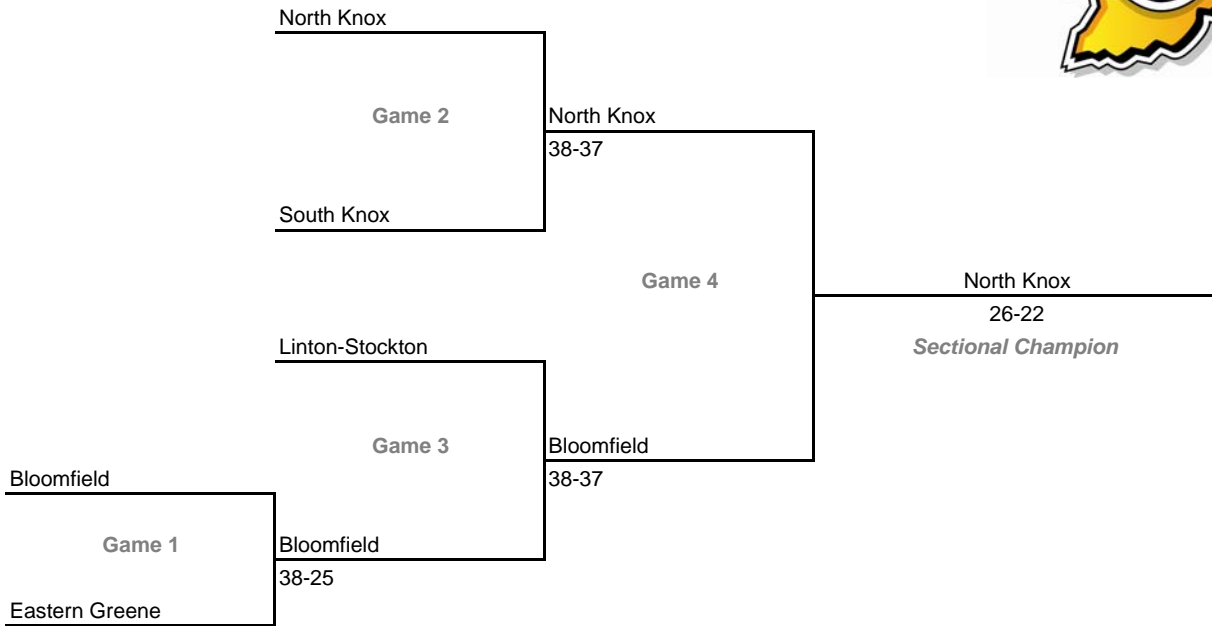

Class 2A, Sectional 45 -- Linton-Stockton (5 teams)