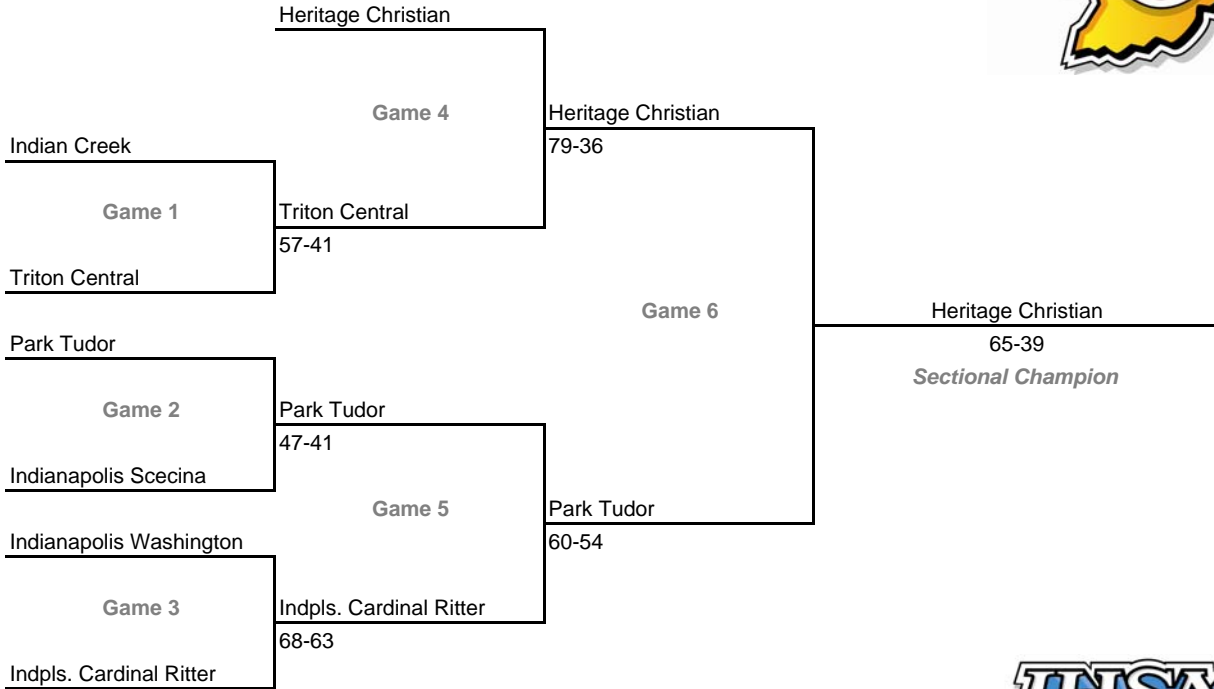

Class 2A, Sectional 43 -- Triton Central (7 teams)