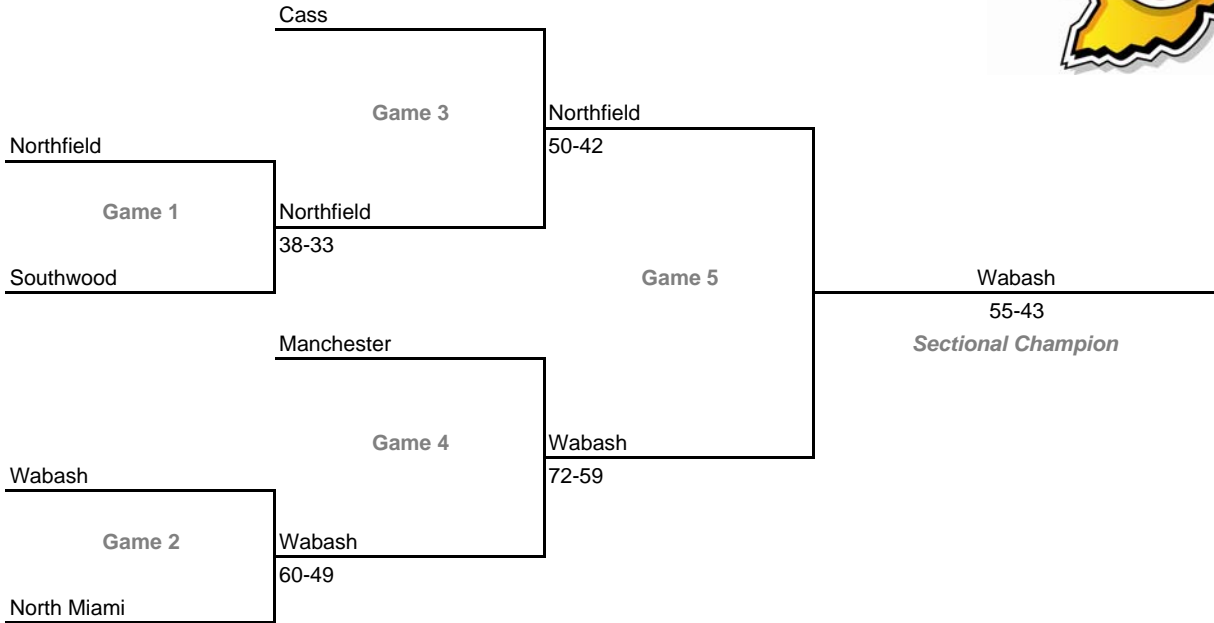

Class 2A, Sectional 37 -- Delphi (5 teams)

Class 2A, Sectional 38 -- South Adams (5 teams)

**2008-09 IHSAA Class 2A Girls Basketball
34th Annual State Tournament Series**

Sectionals

Dates: Feb. 9-14, 2009; **Admission:** \$5 per session or \$9 all sessions

Class 2A, Sectional 39 -- Wabash (6 teams)

Class 2A, Sectional 40 -- Eastern (Greentown) (7 teams)

**2008-09 IHSAA Class 2A Girls Basketball
34th Annual State Tournament Series**

Sectionals

Dates: Feb. 9-14, 2009; **Admission:** \$5 per session or \$9 all sessions