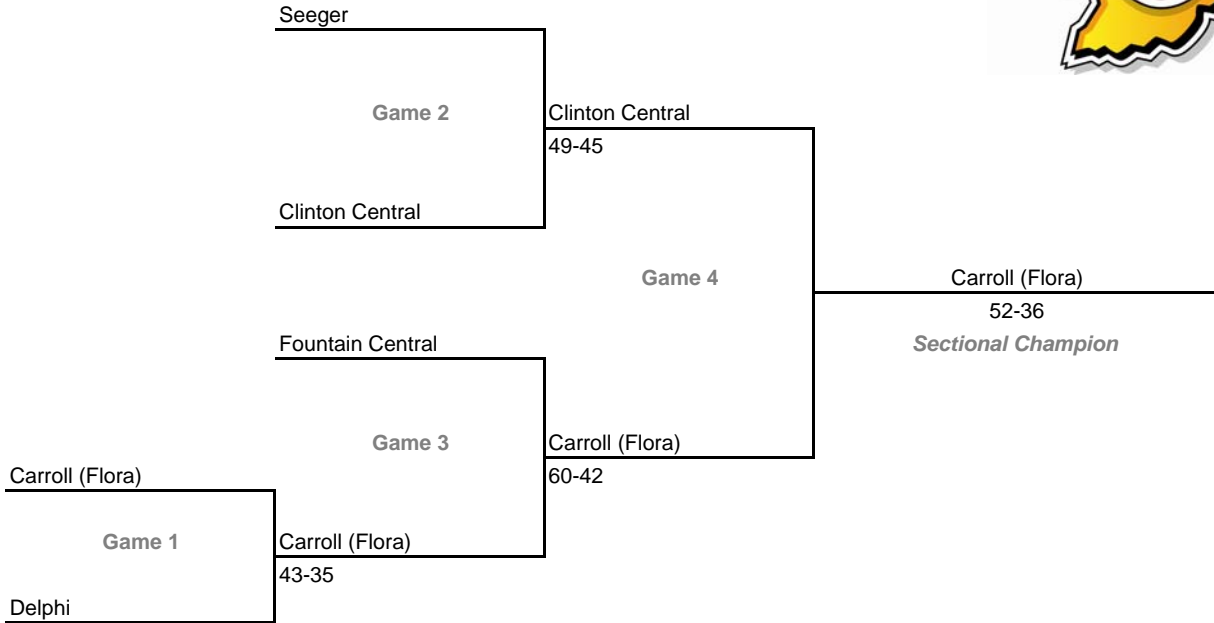

Class 2A, Sectional 37 -- Delphi (5 teams)