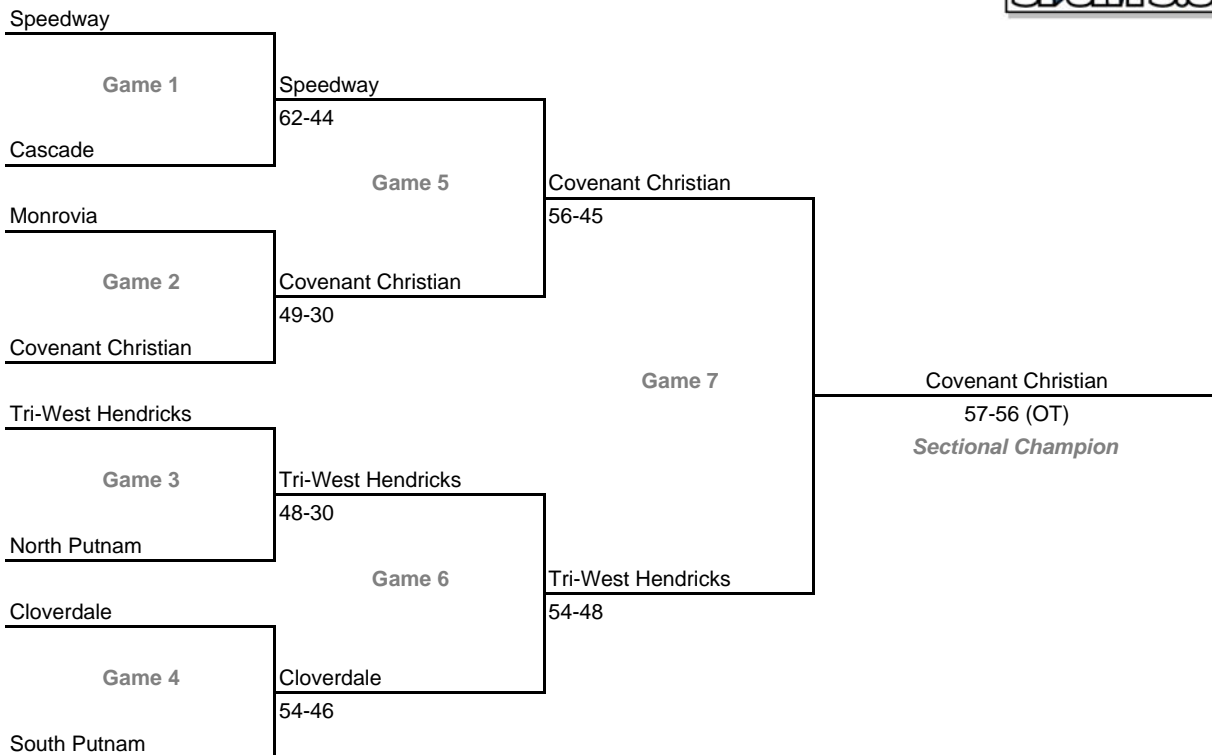

Class 2A, Sectional 46 -- Speedway (8 teams)