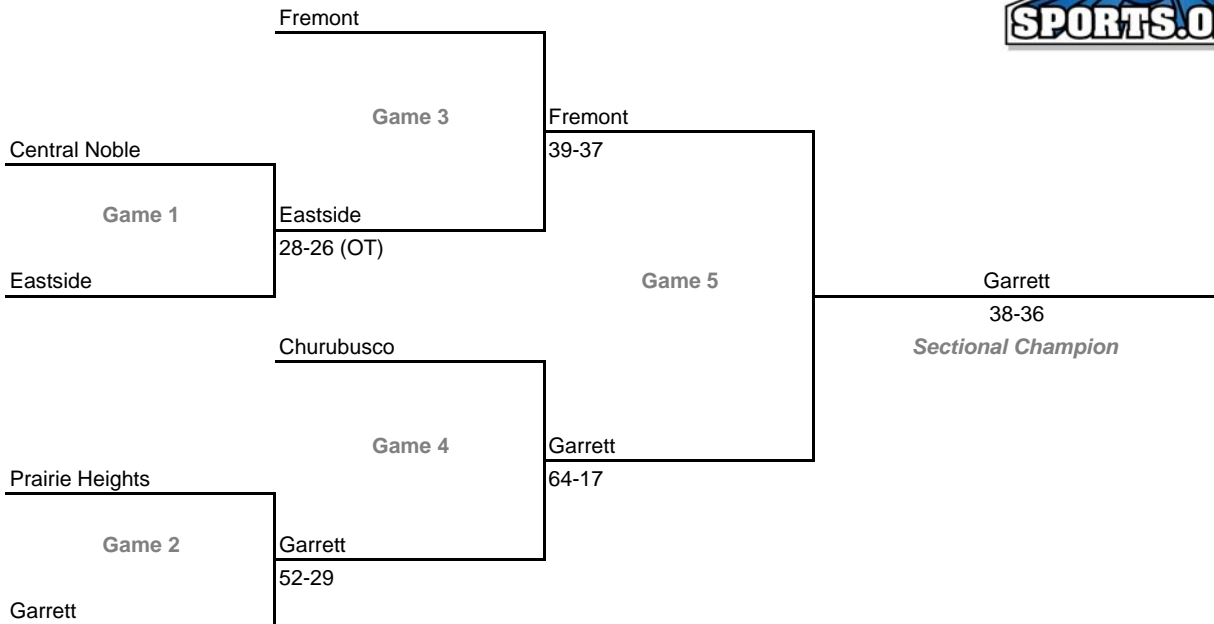

Class 2A, Sectional 36 -- Churubusco (6 teams)