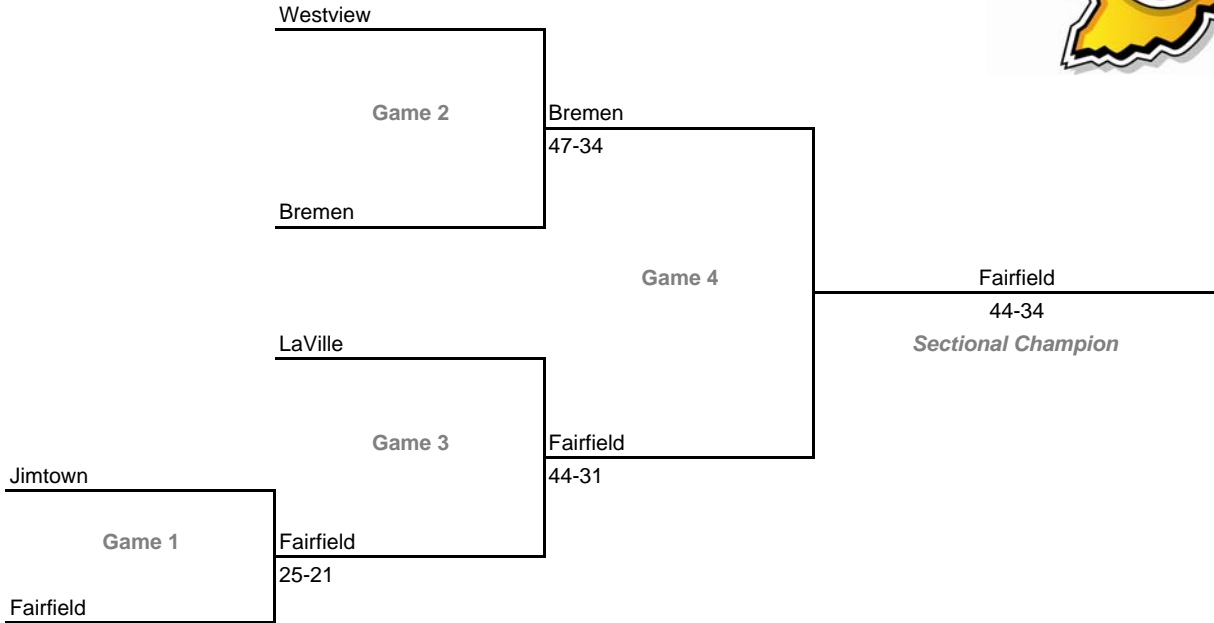

Class 2A, Sectional 35 -- Bremen (5 teams)