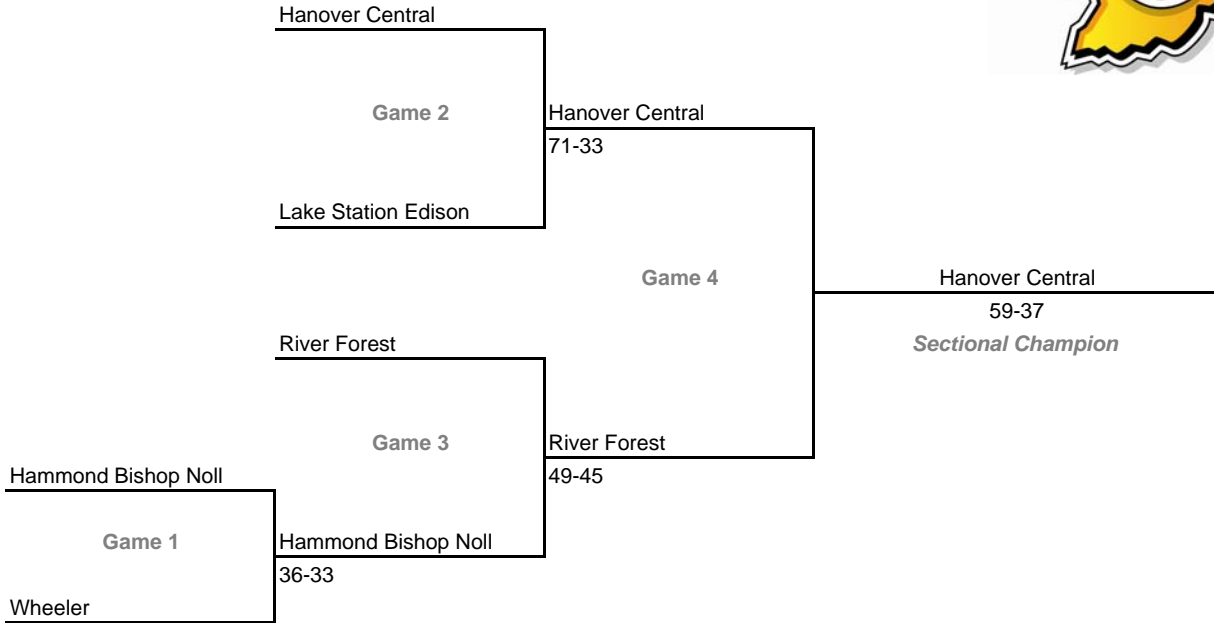

**2008-09 IHSAA Class 2A Girls Basketball
34th Annual State Tournament Series**

Sectionals

Dates: Feb. 9-14, 2009; **Admission:** \$5 per session or \$9 all sessions

Class 2A, Sectional 33 -- River Forest (5 teams)

Class 2A, Sectional 34 -- Winamac (6 teams)

**2008-09 IHSAA Class 2A Girls Basketball
34th Annual State Tournament Series**

Sectionals

Dates: Feb. 9-14, 2009; **Admission:** \$5 per session or \$9 all sessions