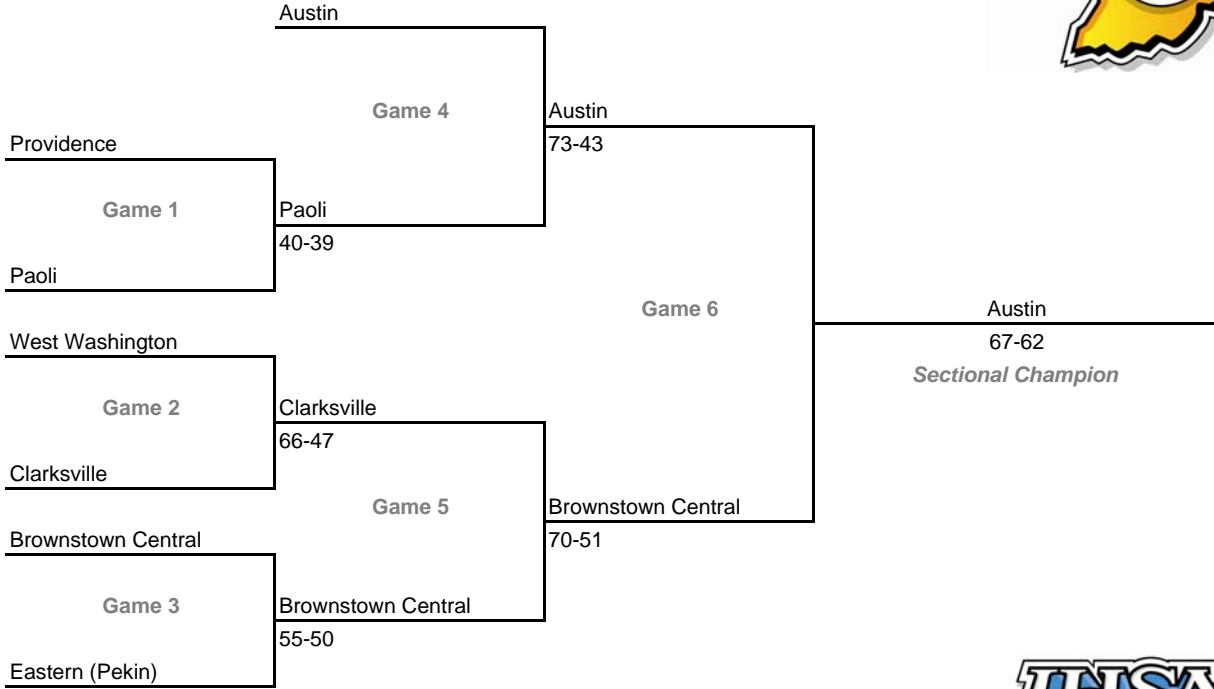

Class 2A, Sectional 47 -- Austin (7 teams)