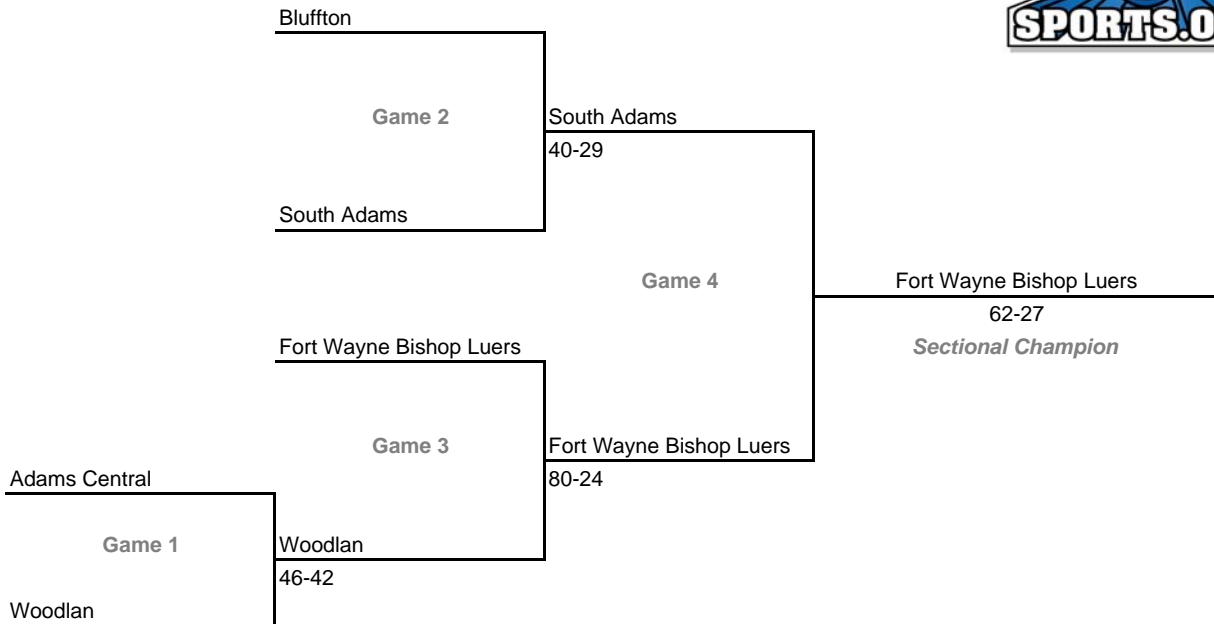

Class 2A, Sectional 38 -- South Adams (5 teams)