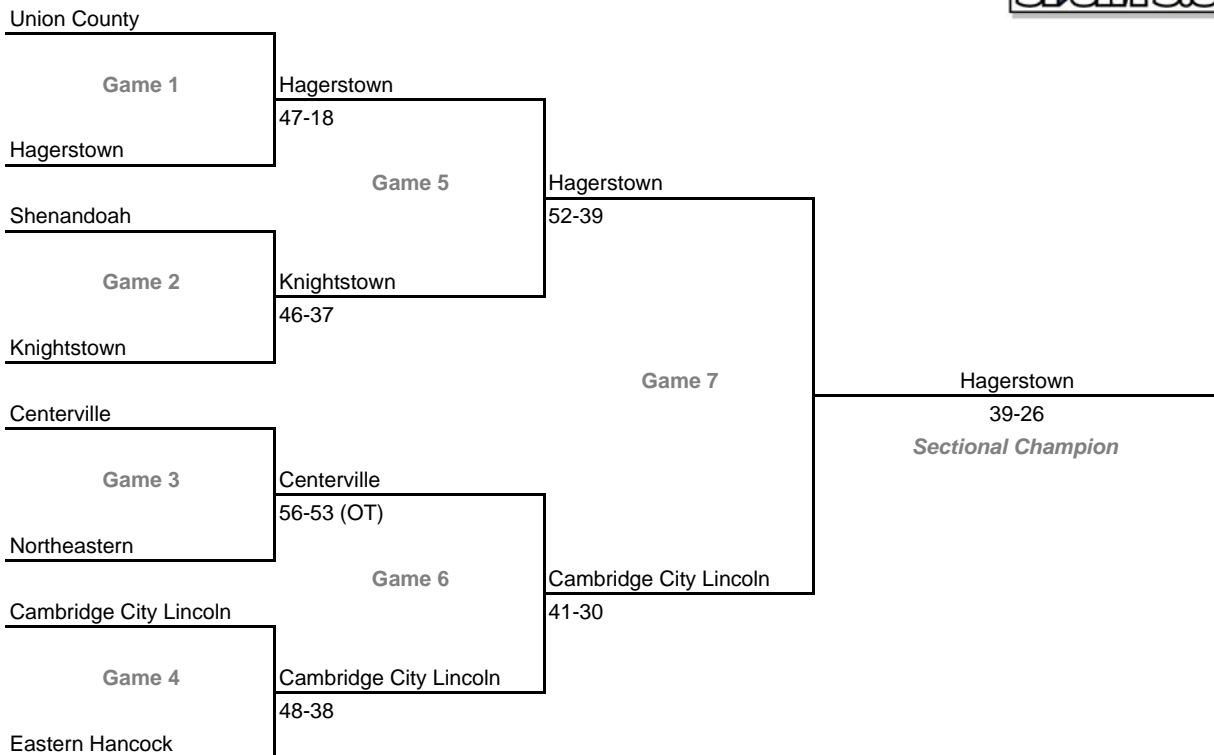

Class 2A, Sectional 42 -- Knightstown (8 teams)