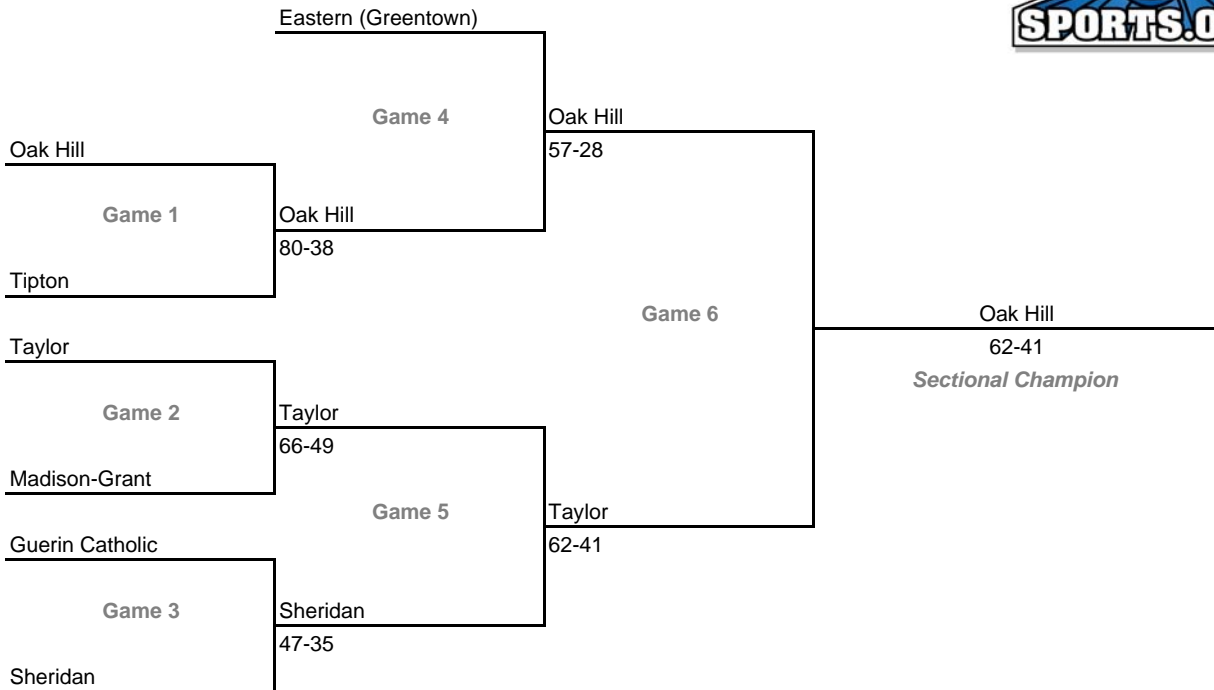

Class 2A, Sectional 40 -- Eastern (Greentown) (7 teams)