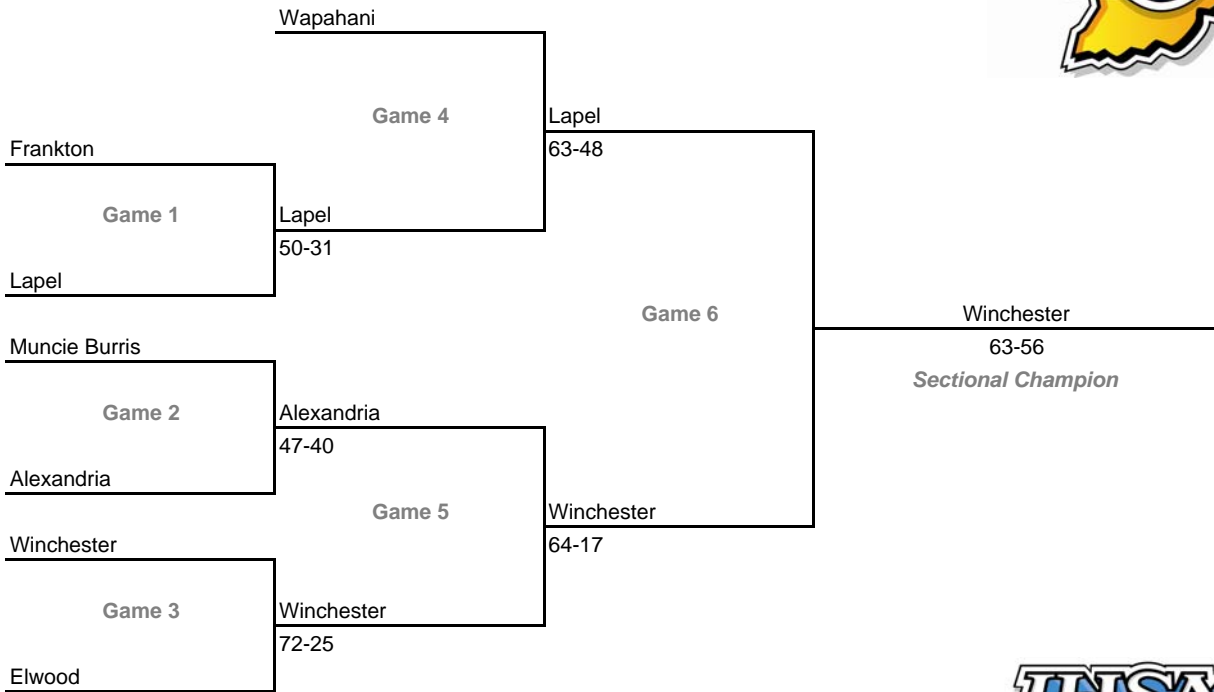

Class 2A, Sectional 41 -- Winchester (7 teams)