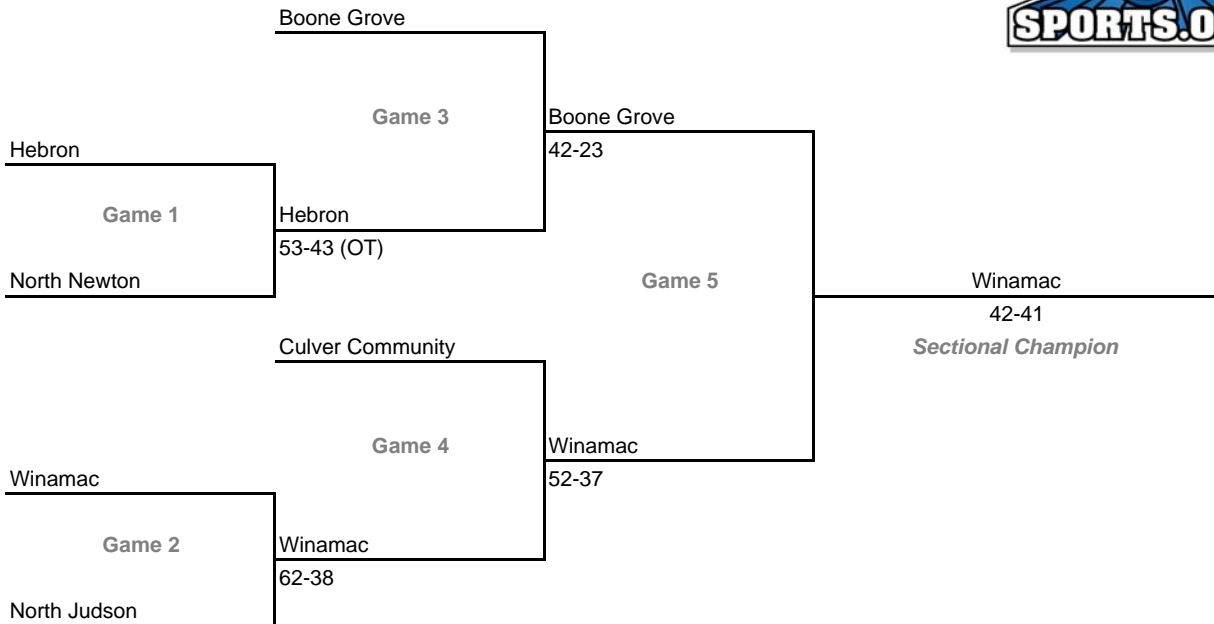

**2008-09 IHSAA Class 2A Girls Basketball
34th Annual State Tournament Series**

Sectionals

Dates: Feb. 9-14, 2009; **Admission:** \$5 per session or \$9 all sessions

Class 2A, Sectional 33 -- River Forest (5 teams)

Class 2A, Sectional 34 -- Winamac (6 teams)

**2008-09 IHSAA Class 2A Girls Basketball
34th Annual State Tournament Series**

Sectionals

Dates: Feb. 9-14, 2009; **Admission:** \$5 per session or \$9 all sessions