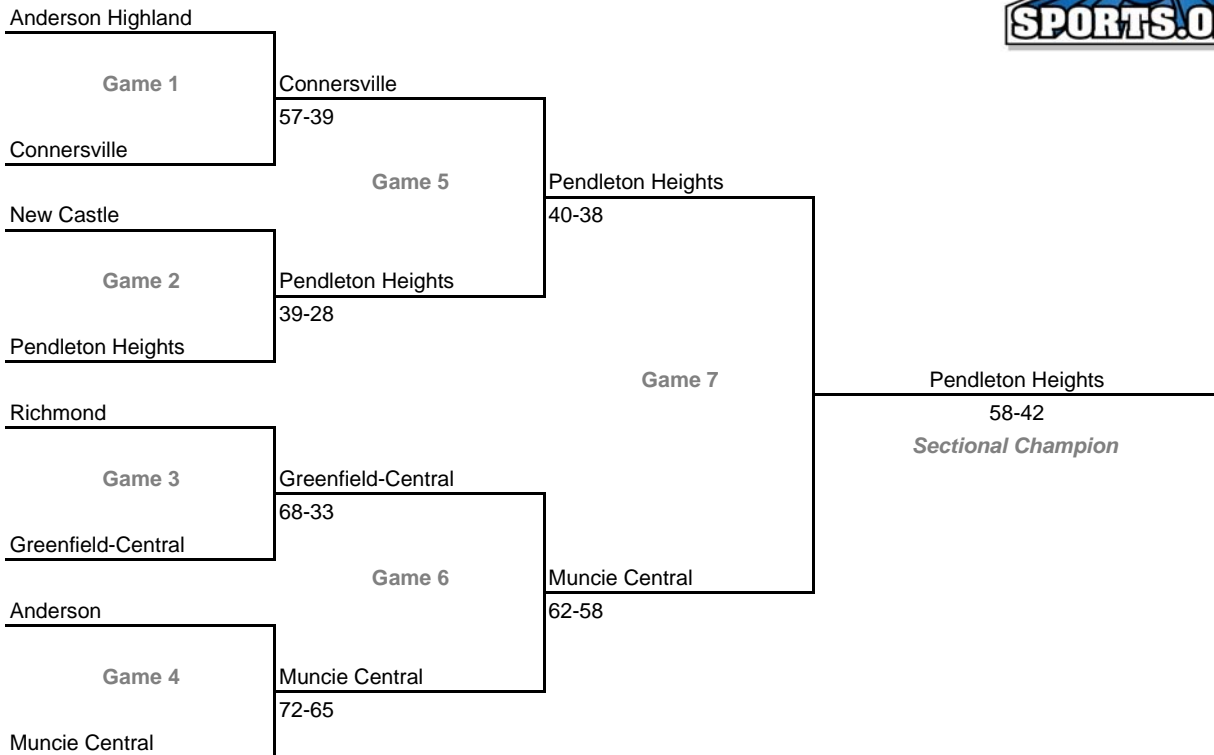

Class 4A, Sectional 8 -- Connersville (8 teams)