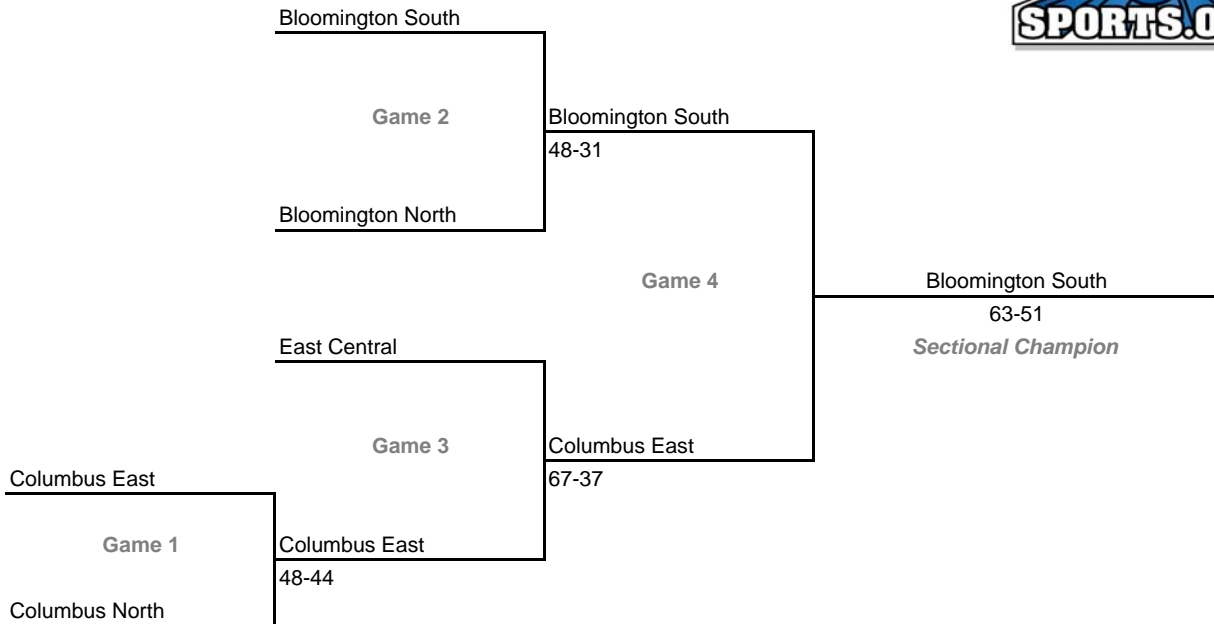

Class 4A, Sectional 9 -- Zionsville (6 teams)

Class 4A, Sectional 10 -- Lawrence North (7 teams)

**2008-09 IHSAA Class 4A Girls Basketball
34th Annual State Tournament Series**

Sectionals

Dates: Feb. 9-14, 2009; **Admission:** \$5 per session or \$9 all sessions

Class 4A, Sectional 11 -- Whiteland (7 teams)

Class 4A, Sectional 12 -- Ben Davis (7 teams)

**2008-09 IHSAA Class 4A Girls Basketball
34th Annual State Tournament Series**

Sectionals

Dates: Feb. 9-14, 2009; **Admission:** \$5 per session or \$9 all sessions

Class 4A, Sectional 13 -- Plainfield (6 teams)

Class 4A, Sectional 14 -- Columbus East (5 teams)

**2008-09 IHSAA Class 4A Girls Basketball
34th Annual State Tournament Series**

Sectionals

Dates: Feb. 9-14, 2009; **Admission:** \$5 per session or \$9 all sessions