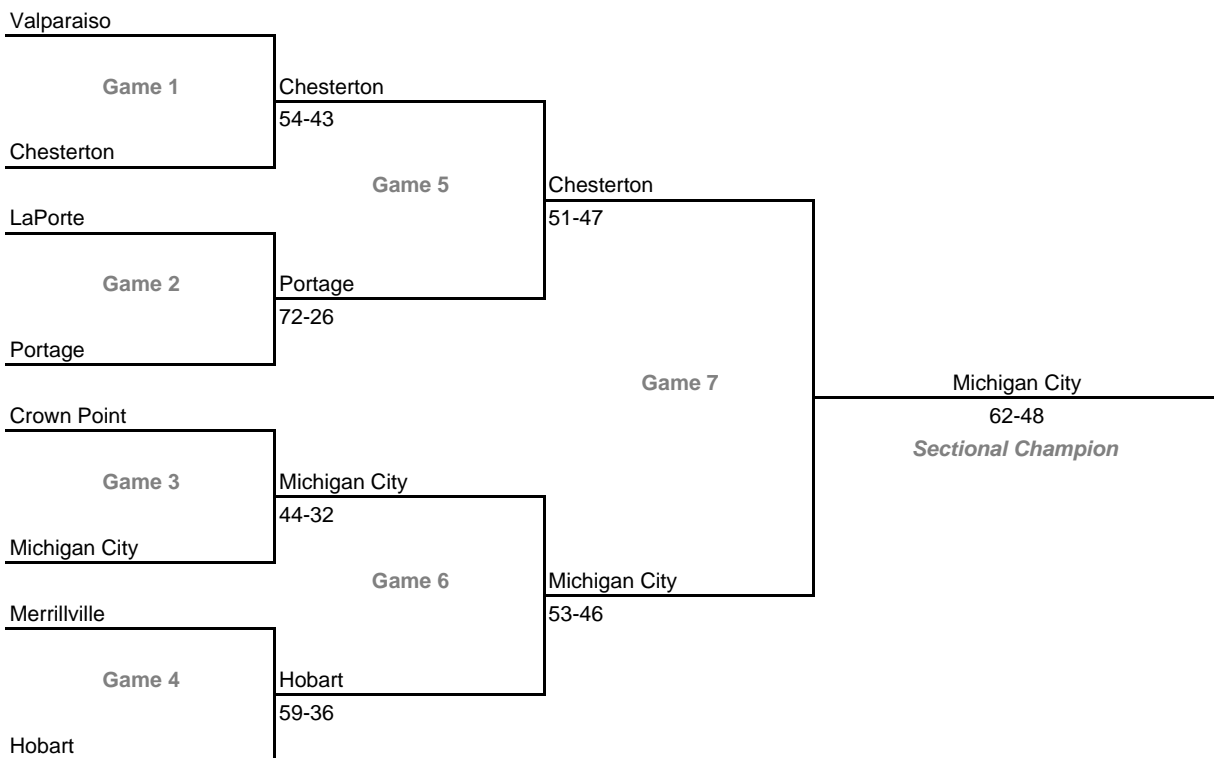

**2008-09 IHSAA Class 4A Girls Basketball
34th Annual State Tournament Series**

Sectionals

Dates: Feb. 9-14, 2009; **Admission:** \$5 per session or \$9 all sessions

Class 4A, Sectional 1 -- Munster (7 teams)

Class 4A, Sectional 2 -- Chesterton (8 teams)

**2008-09 IHSAA Class 4A Girls Basketball
34th Annual State Tournament Series**

Sectionals

Dates: Feb. 9-14, 2009; **Admission:** \$5 per session or \$9 all sessions

Class 4A, Sectional 3 -- Penn (6 teams)

Class 4A, Sectional 4 -- Warsaw (6 teams)

**2008-09 IHSAA Class 4A Girls Basketball
34th Annual State Tournament Series**

Sectionals

Dates: Feb. 9-14, 2009; **Admission:** \$5 per session or \$9 all sessions

Class 4A, Sectional 5 -- Fort Wayne Northrop (5 teams)

Class 4A, Sectional 6 -- Fort Wayne North Side (6 teams)

**2008-09 IHSAA Class 4A Girls Basketball
34th Annual State Tournament Series**

Sectionals

Dates: Feb. 9-14, 2009; **Admission:** \$5 per session or \$9 all sessions