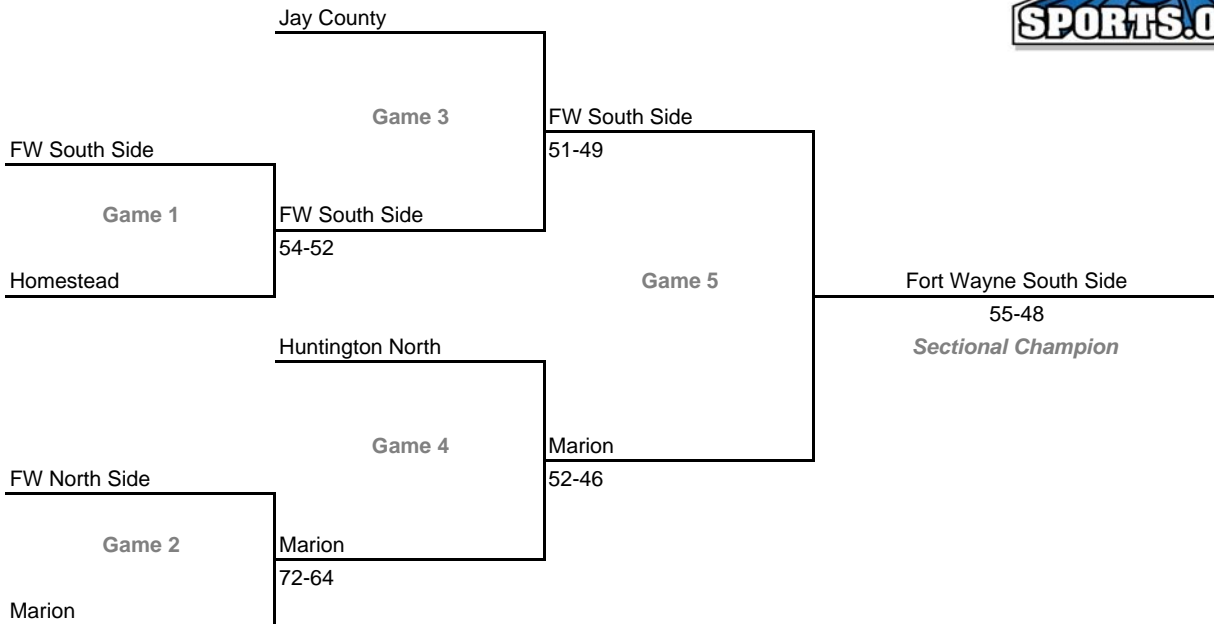

Class 4A, Sectional 2 -- Chesterton (8 teams)

**2008-09 IHSAA Class 4A Girls Basketball
34th Annual State Tournament Series**

Sectionals

Dates: Feb. 9-14, 2009; **Admission:** \$5 per session or \$9 all sessions

Class 4A, Sectional 3 -- Penn (6 teams)

Class 4A, Sectional 4 -- Warsaw (6 teams)

**2008-09 IHSAA Class 4A Girls Basketball
34th Annual State Tournament Series**

Sectionals

Dates: Feb. 9-14, 2009; **Admission:** \$5 per session or \$9 all sessions

Class 4A, Sectional 5 -- Fort Wayne Northrop (5 teams)

Class 4A, Sectional 6 -- Fort Wayne North Side (6 teams)

**2008-09 IHSAA Class 4A Girls Basketball
34th Annual State Tournament Series**

Sectionals

Dates: Feb. 9-14, 2009; **Admission:** \$5 per session or \$9 all sessions