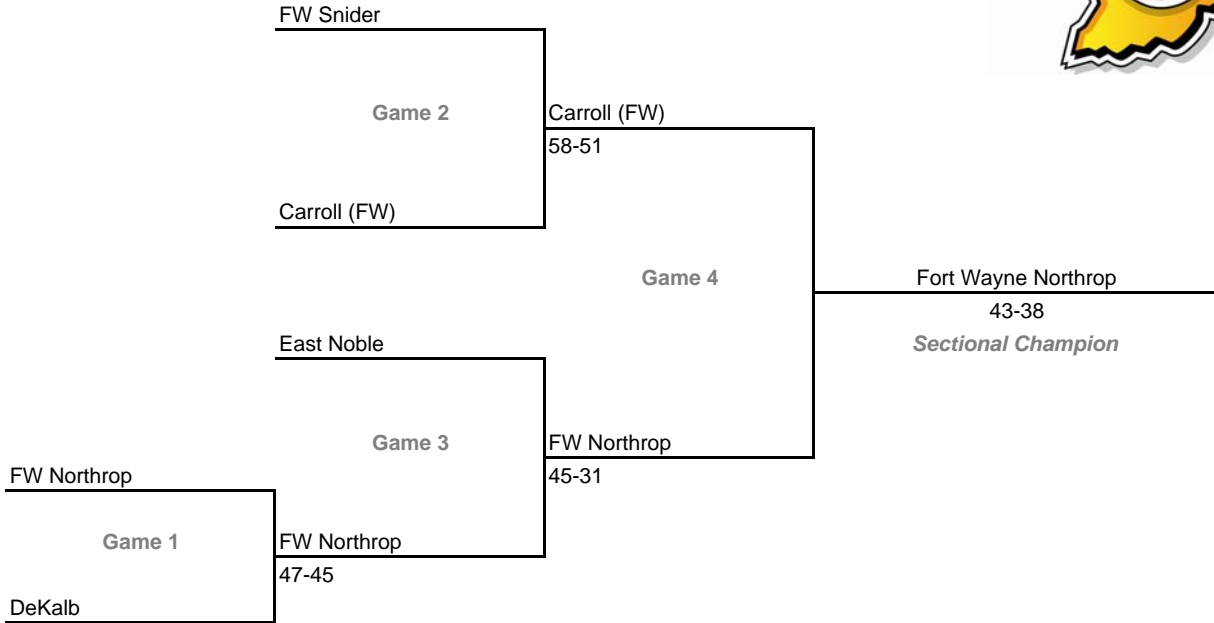

Class 4A, Sectional 3 -- Penn (6 teams)

Class 4A, Sectional 4 -- Warsaw (6 teams)

**2008-09 IHSAA Class 4A Girls Basketball
34th Annual State Tournament Series**

Sectionals

Dates: Feb. 9-14, 2009; **Admission:** \$5 per session or \$9 all sessions

Class 4A, Sectional 5 -- Fort Wayne Northrop (5 teams)

Class 4A, Sectional 6 -- Fort Wayne North Side (6 teams)

**2008-09 IHSAA Class 4A Girls Basketball
34th Annual State Tournament Series**

Sectionals

Dates: Feb. 9-14, 2009; **Admission:** \$5 per session or \$9 all sessions