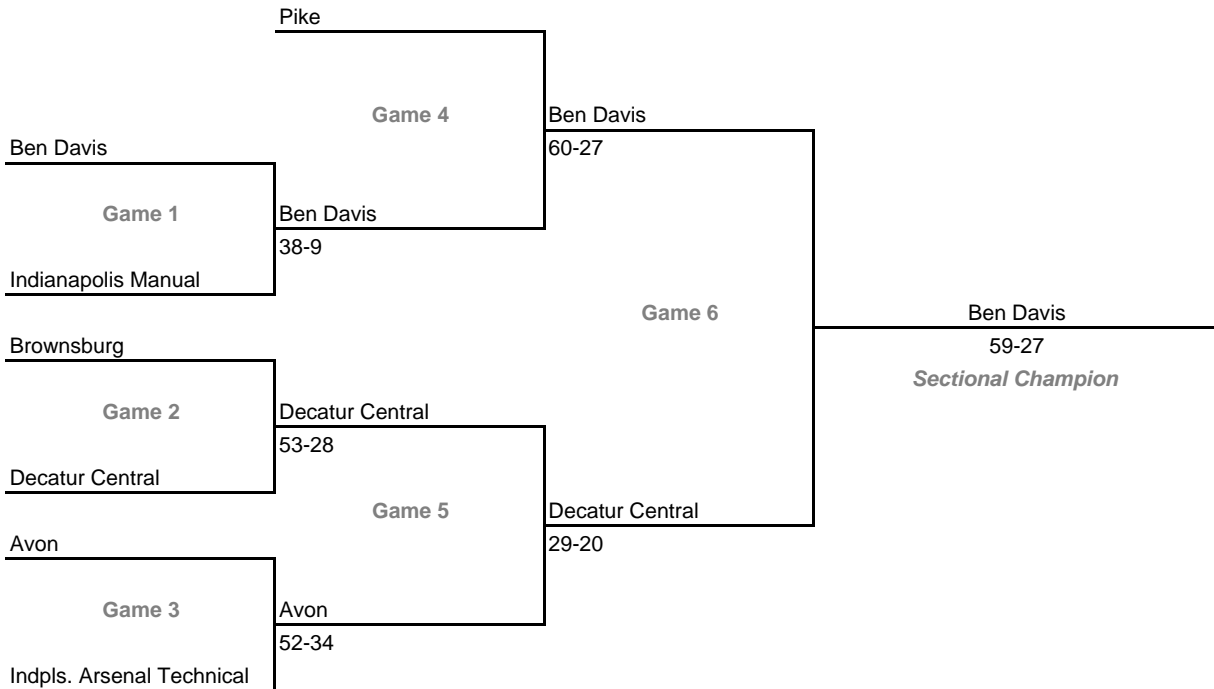

Class 4A, Sectional 12 -- Ben Davis (7 teams)