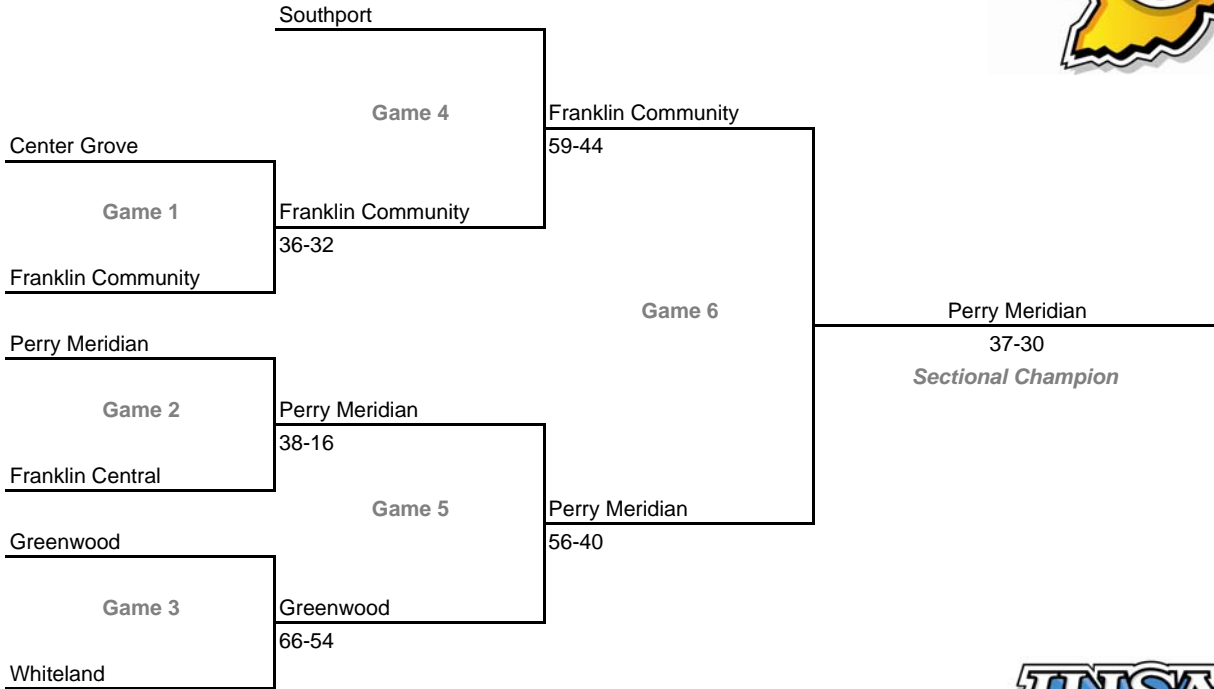

Class 4A, Sectional 11 -- Whiteland (7 teams)