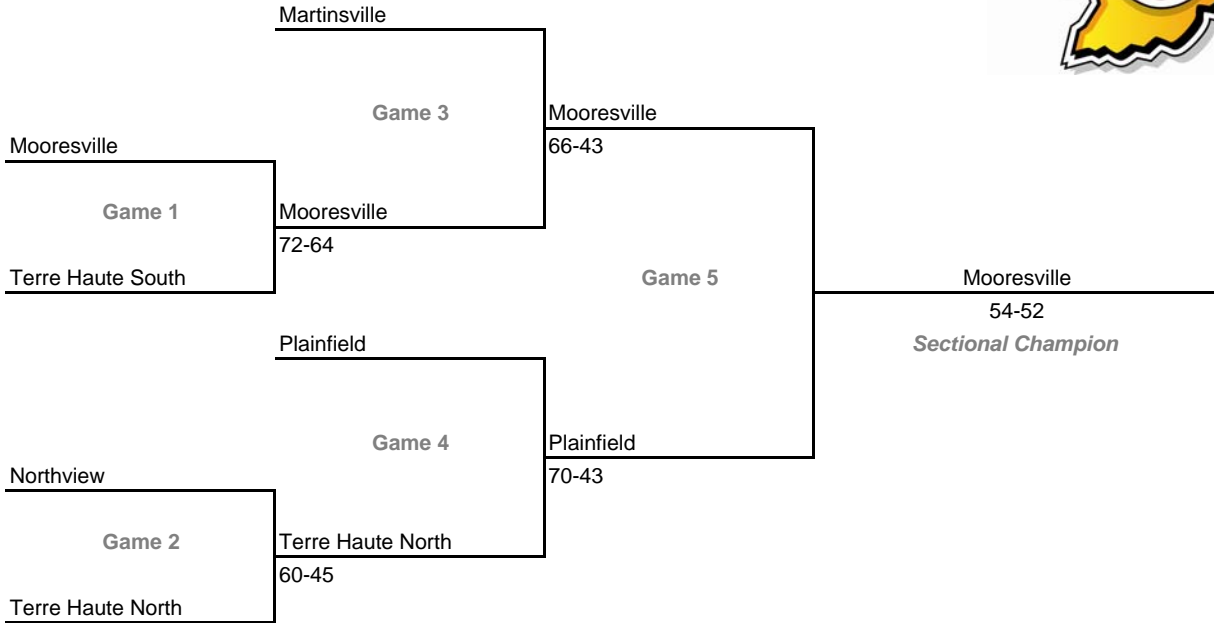

Class 4A, Sectional 9 -- Zionsville (6 teams)

Class 4A, Sectional 10 -- Lawrence North (7 teams)

**2008-09 IHSAA Class 4A Girls Basketball
34th Annual State Tournament Series**

Sectionals

Dates: Feb. 9-14, 2009; **Admission:** \$5 per session or \$9 all sessions

Class 4A, Sectional 11 -- Whiteland (7 teams)

Class 4A, Sectional 12 -- Ben Davis (7 teams)

**2008-09 IHSAA Class 4A Girls Basketball
34th Annual State Tournament Series**

Sectionals

Dates: Feb. 9-14, 2009; **Admission:** \$5 per session or \$9 all sessions

Class 4A, Sectional 13 -- Plainfield (6 teams)

Class 4A, Sectional 14 -- Columbus East (5 teams)

**2008-09 IHSAA Class 4A Girls Basketball
34th Annual State Tournament Series**

Sectionals

Dates: Feb. 9-14, 2009; **Admission:** \$5 per session or \$9 all sessions