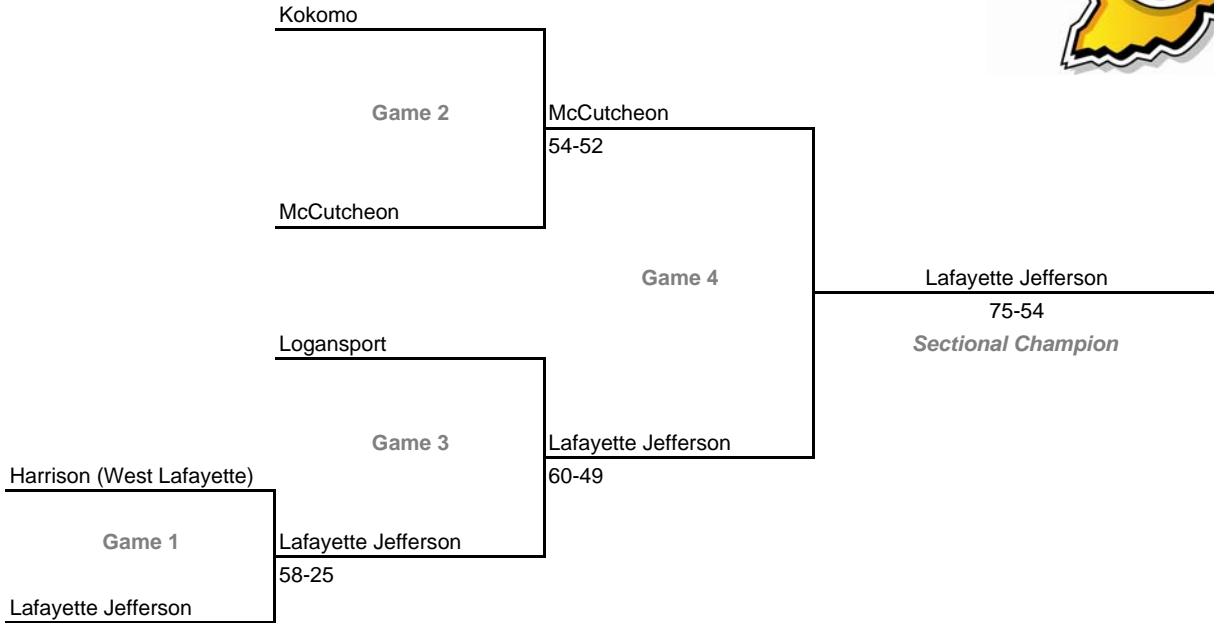

Class 4A, Sectional 7 -- McCutcheon (5 teams)