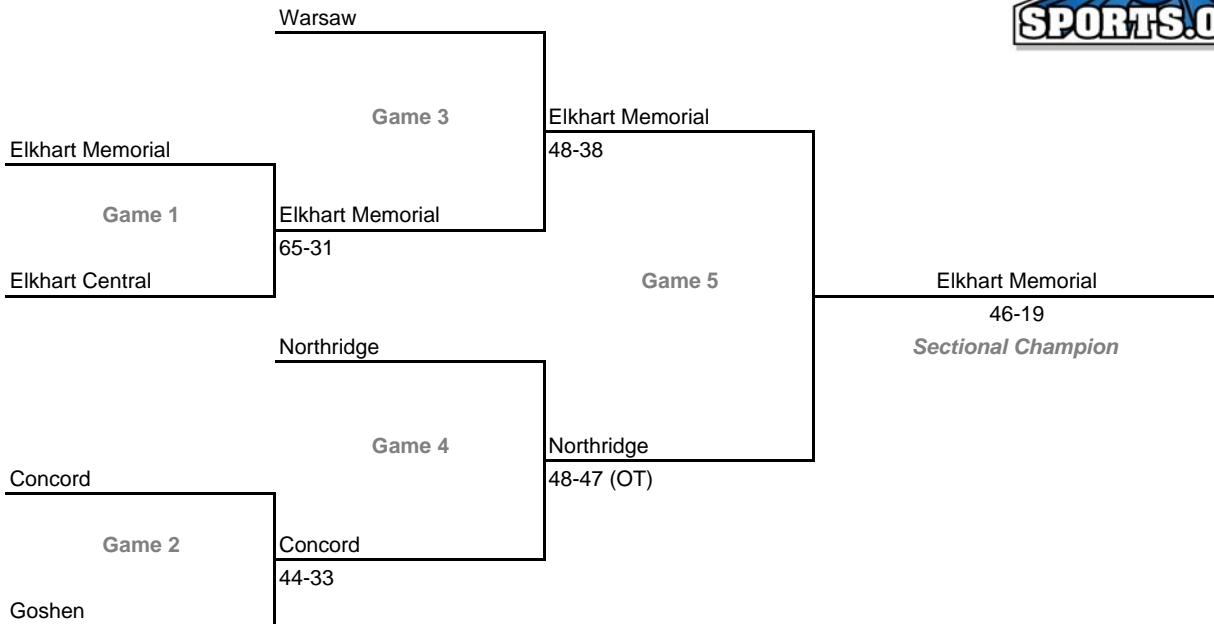

**2008-09 IHSAA Class 4A Girls Basketball
34th Annual State Tournament Series**

Sectionals

Dates: Feb. 9-14, 2009; **Admission:** \$5 per session or \$9 all sessions

Class 4A, Sectional 1 -- Munster (7 teams)

Class 4A, Sectional 2 -- Chesterton (8 teams)

**2008-09 IHSAA Class 4A Girls Basketball
34th Annual State Tournament Series**

Sectionals

Dates: Feb. 9-14, 2009; **Admission:** \$5 per session or \$9 all sessions

Class 4A, Sectional 3 -- Penn (6 teams)

Class 4A, Sectional 4 -- Warsaw (6 teams)

**2008-09 IHSAA Class 4A Girls Basketball
34th Annual State Tournament Series**

Sectionals

Dates: Feb. 9-14, 2009; **Admission:** \$5 per session or \$9 all sessions

Class 4A, Sectional 5 -- Fort Wayne Northrop (5 teams)

Class 4A, Sectional 6 -- Fort Wayne North Side (6 teams)

**2008-09 IHSAA Class 4A Girls Basketball
34th Annual State Tournament Series**

Sectionals

Dates: Feb. 9-14, 2009; **Admission:** \$5 per session or \$9 all sessions