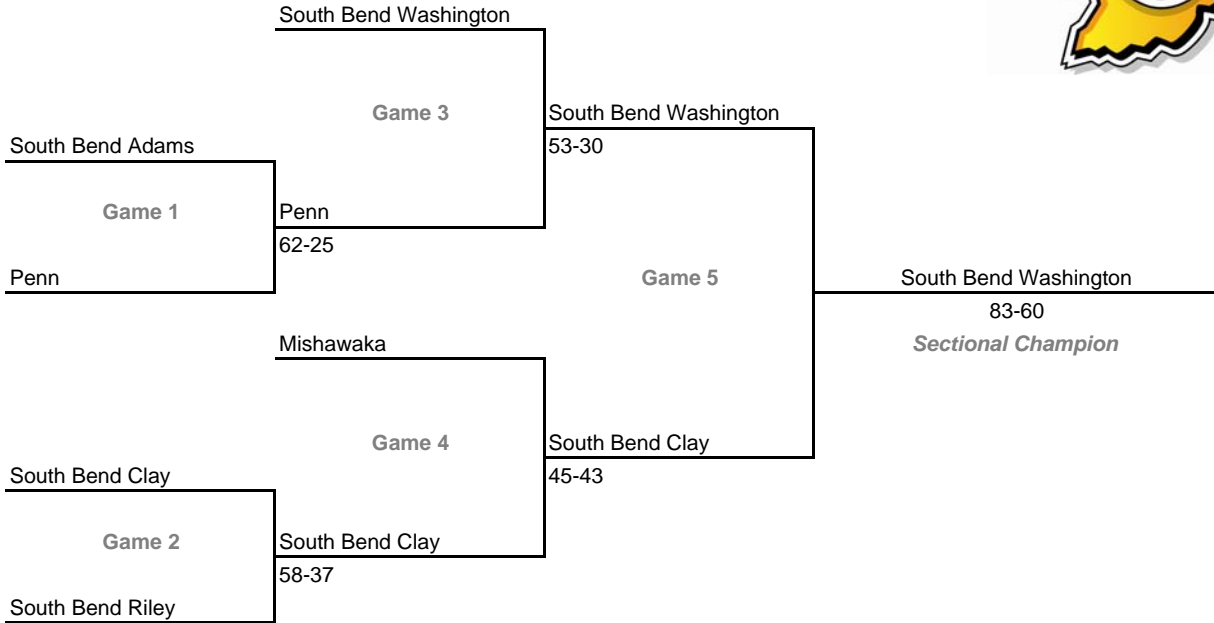

**2008-09 IHSAA Class 4A Girls Basketball
34th Annual State Tournament Series**

Sectionals

Dates: Feb. 9-14, 2009; **Admission:** \$5 per session or \$9 all sessions

Class 4A, Sectional 1 -- Munster (7 teams)

Class 4A, Sectional 2 -- Chesterton (8 teams)

**2008-09 IHSAA Class 4A Girls Basketball
34th Annual State Tournament Series**

Sectionals

Dates: Feb. 9-14, 2009; **Admission:** \$5 per session or \$9 all sessions

Class 4A, Sectional 3 -- Penn (6 teams)

Class 4A, Sectional 4 -- Warsaw (6 teams)

**2008-09 IHSAA Class 4A Girls Basketball
34th Annual State Tournament Series**

Sectionals

Dates: Feb. 9-14, 2009; **Admission:** \$5 per session or \$9 all sessions

Class 4A, Sectional 5 -- Fort Wayne Northrop (5 teams)

Class 4A, Sectional 6 -- Fort Wayne North Side (6 teams)

**2008-09 IHSAA Class 4A Girls Basketball
34th Annual State Tournament Series**

Sectionals

Dates: Feb. 9-14, 2009; **Admission:** \$5 per session or \$9 all sessions