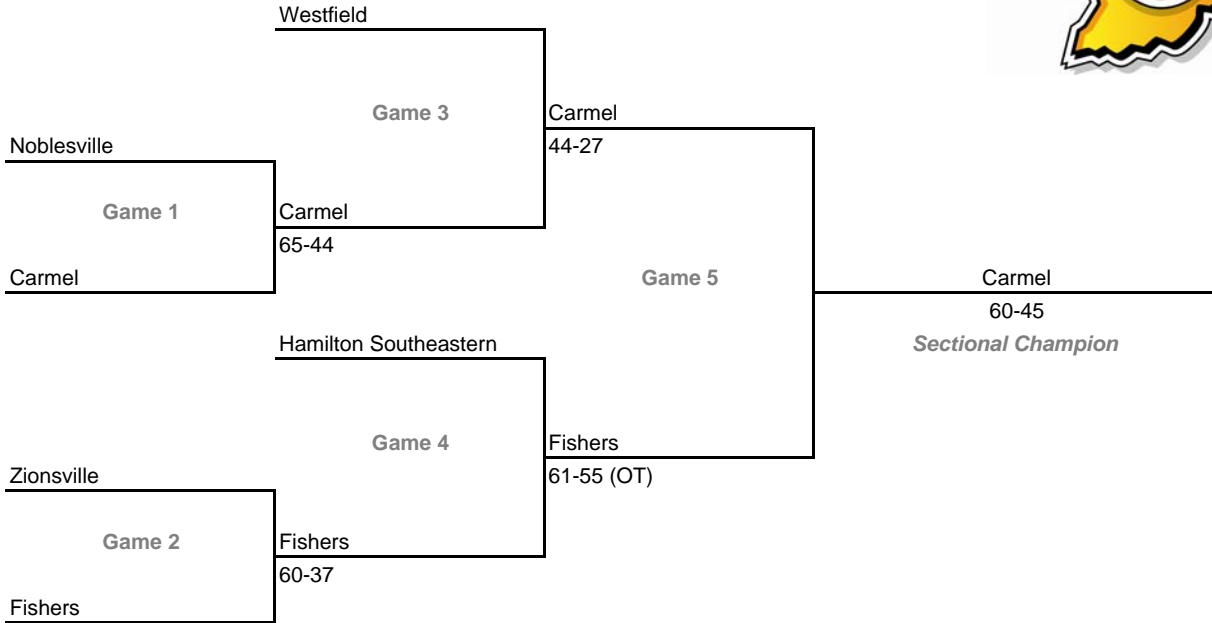

Class 4A, Sectional 5 -- Fort Wayne Northrop (5 teams)

Class 4A, Sectional 6 -- Fort Wayne North Side (6 teams)

**2008-09 IHSAA Class 4A Girls Basketball
34th Annual State Tournament Series**

Sectionals

Dates: Feb. 9-14, 2009; **Admission:** \$5 per session or \$9 all sessions

Class 4A, Sectional 7 -- McCutcheon (5 teams)

Class 4A, Sectional 8 -- Connersville (8 teams)

**2008-09 IHSAA Class 4A Girls Basketball
34th Annual State Tournament Series**

Sectionals

Dates: Feb. 9-14, 2009; **Admission:** \$5 per session or \$9 all sessions

Class 4A, Sectional 9 -- Zionsville (6 teams)

Class 4A, Sectional 10 -- Lawrence North (7 teams)

**2008-09 IHSAA Class 4A Girls Basketball
34th Annual State Tournament Series**

Sectionals

Dates: Feb. 9-14, 2009; **Admission:** \$5 per session or \$9 all sessions