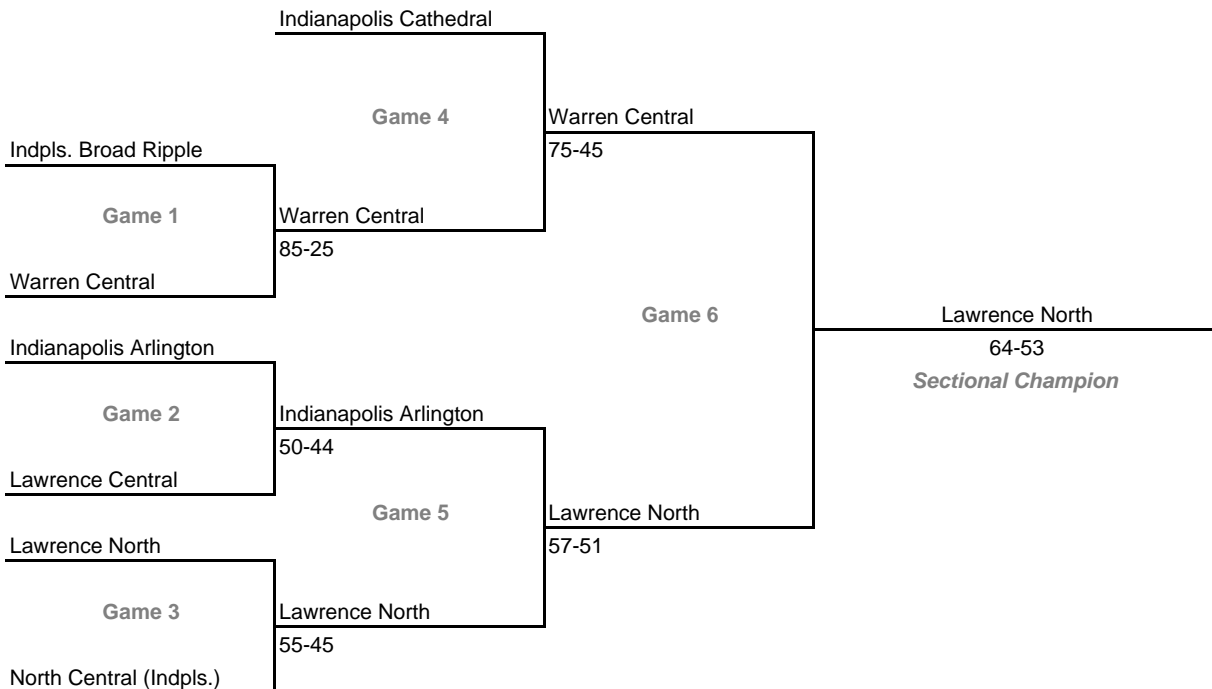

Class 4A, Sectional 5 -- Fort Wayne Northrop (5 teams)

Class 4A, Sectional 6 -- Fort Wayne North Side (6 teams)

**2008-09 IHSAA Class 4A Girls Basketball
34th Annual State Tournament Series**

Sectionals

Dates: Feb. 9-14, 2009; **Admission:** \$5 per session or \$9 all sessions

Class 4A, Sectional 7 -- McCutcheon (5 teams)

Class 4A, Sectional 8 -- Connersville (8 teams)

**2008-09 IHSAA Class 4A Girls Basketball
34th Annual State Tournament Series**

Sectionals

Dates: Feb. 9-14, 2009; **Admission:** \$5 per session or \$9 all sessions

Class 4A, Sectional 9 -- Zionsville (6 teams)

Class 4A, Sectional 10 -- Lawrence North (7 teams)

**2008-09 IHSAA Class 4A Girls Basketball
34th Annual State Tournament Series**

Sectionals

Dates: Feb. 9-14, 2009; **Admission:** \$5 per session or \$9 all sessions