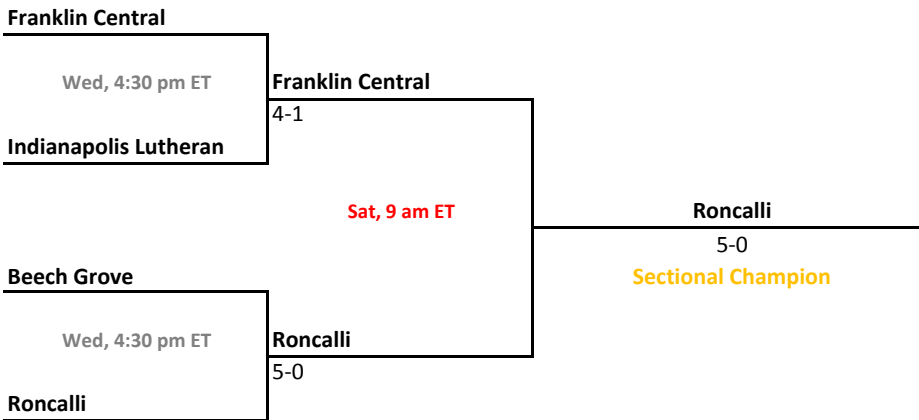

2012-13 IHSAA Girls Tennis

39th Annual Team State Tournament Series

Sectionals
May 15-18, 2013

Sectional 23 | Fountain Central (5 teams)

Sectional 24 | Franklin Central (4 teams)

2012-13 IHSAA Girls Tennis