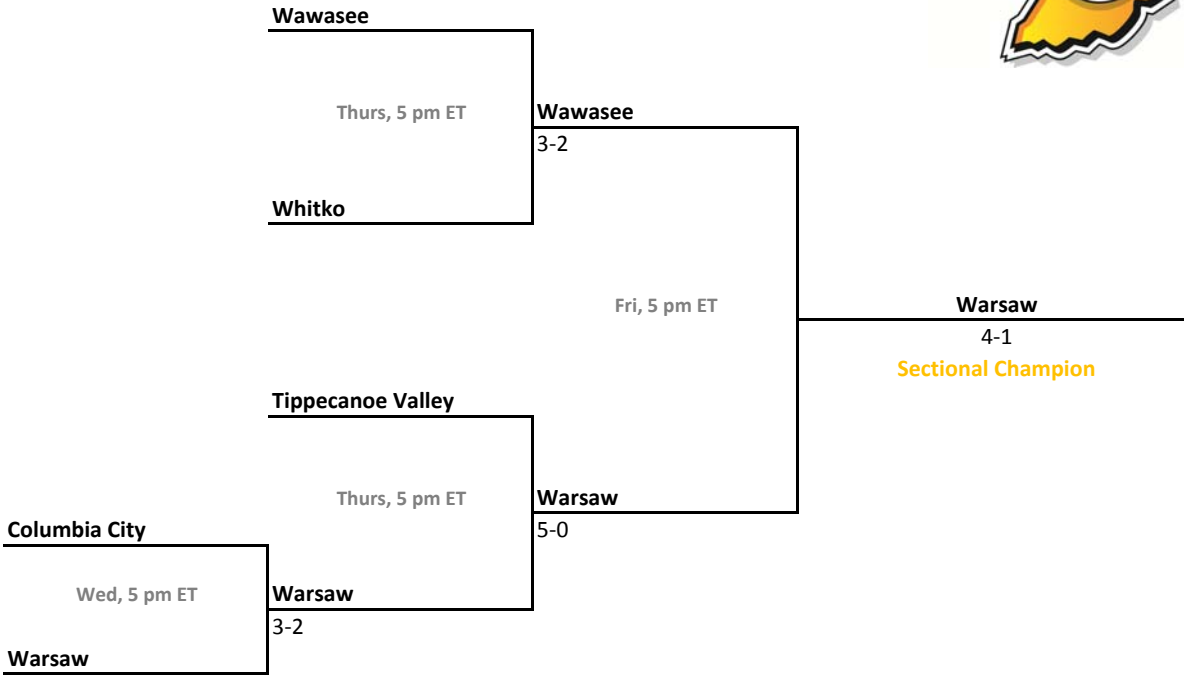

Sectional 64 | West Lafayette (5 teams)