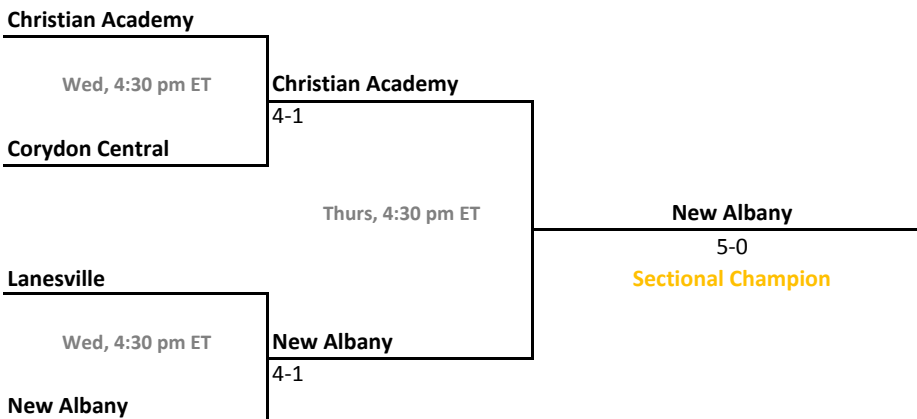

39th Annual Team State Tournament Series

Sectionals
May 15-18, 2013

Sectional 41 | Munster (6 teams)

Sectional 42 | New Albany (4 teams)

2012-13 IHSAA Girls Tennis

39th Annual Team State Tournament Series

Sectionals
May 15-18, 2013