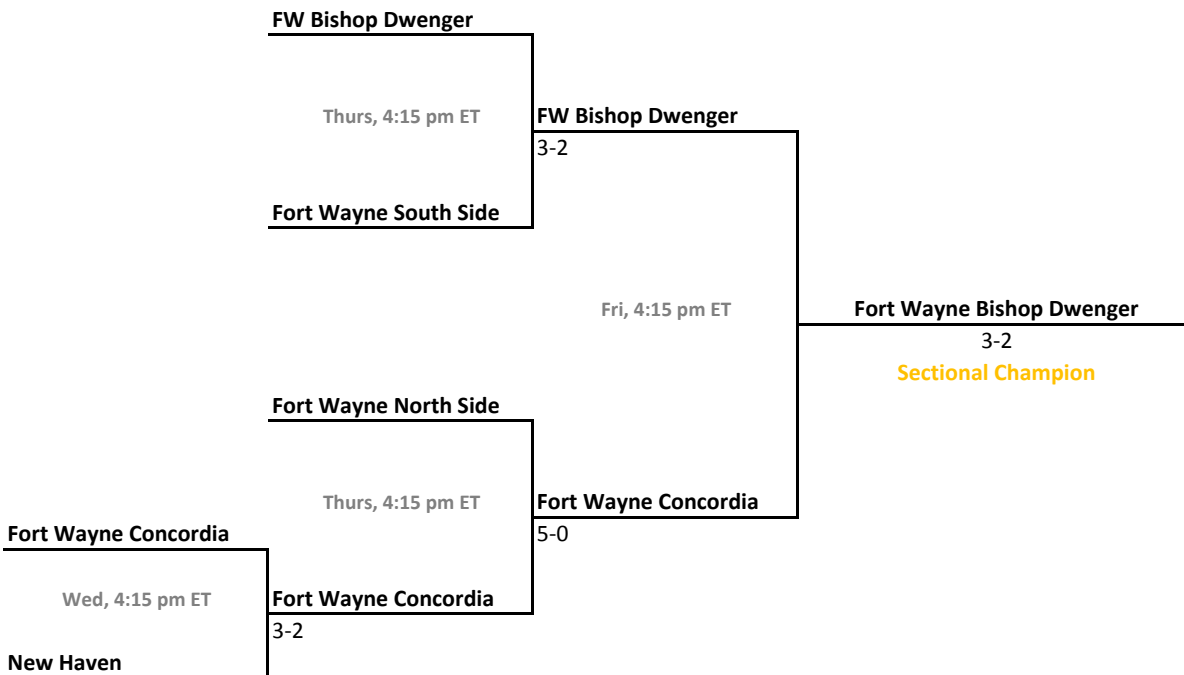

Sectional 18 | East Chicago Central (6 teams)

2012-13 IHSAA Girls Tennis

39th Annual Team State Tournament Series

Sectionals
May 15-18, 2013

Sectional 21 | Floyd Central (5 teams)

Sectional 22 | Fort Wayne Concordia Lutheran (5 teams)