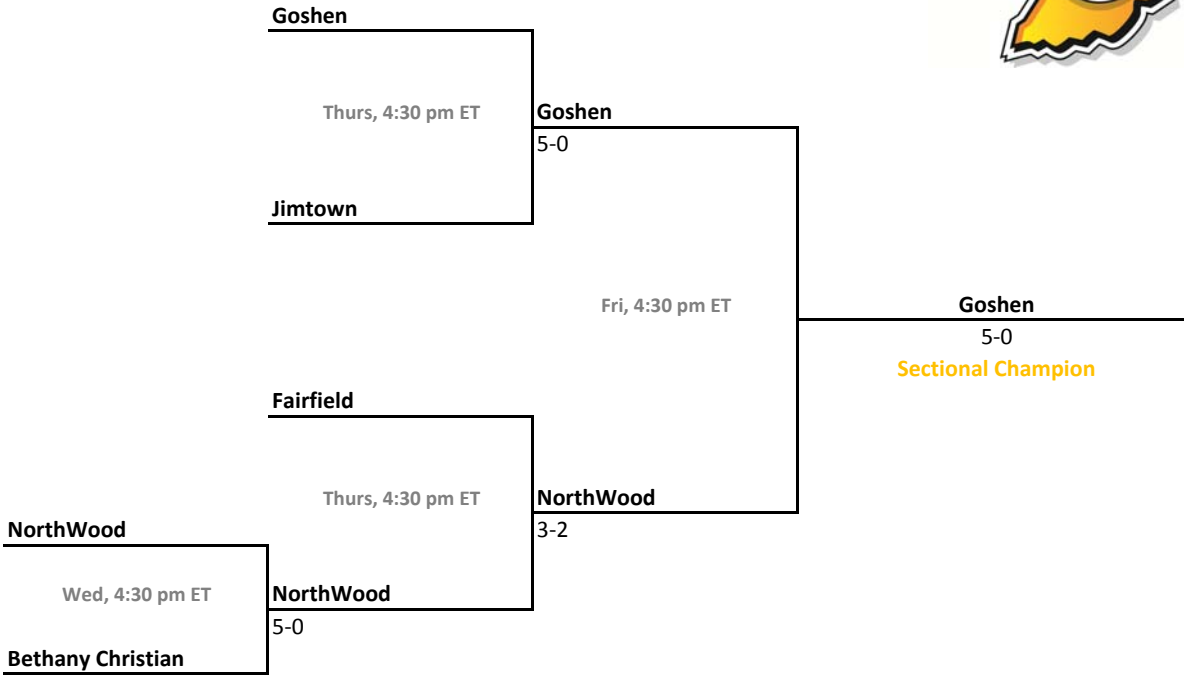

Sectional 25 | Goshen (5 teams)