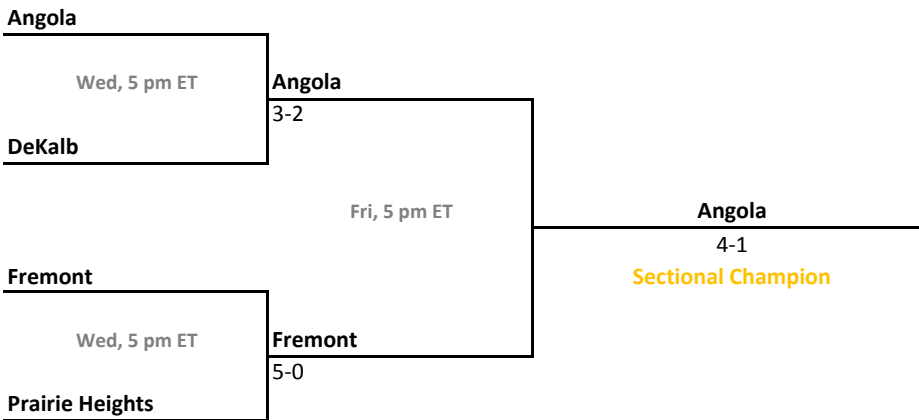

Sectional 16 | Angola (4 teams)