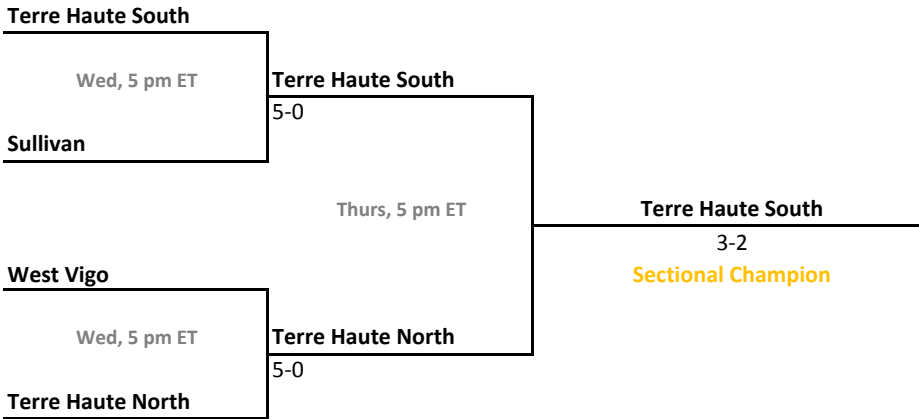

Sectional 61 | Terre Haute North (4 teams)