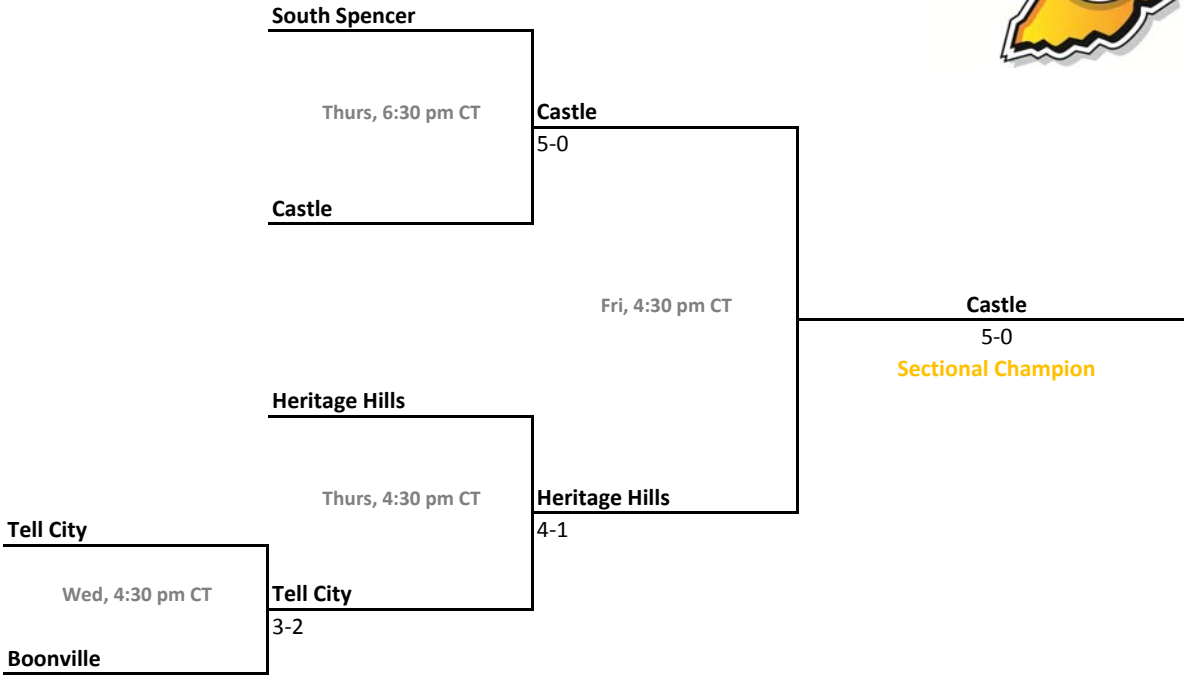

Sectionals
May 15-18, 2013

Sectional 5 | Carmel (4 teams)

Sectional 6 | Carroll (Fort Wayne) (6 teams)

2012-13 IHSAA Girls Tennis

39th Annual Team State Tournament Series

Sectionals
May 15-18, 2013

Sectional 7 | Castle (5 teams)