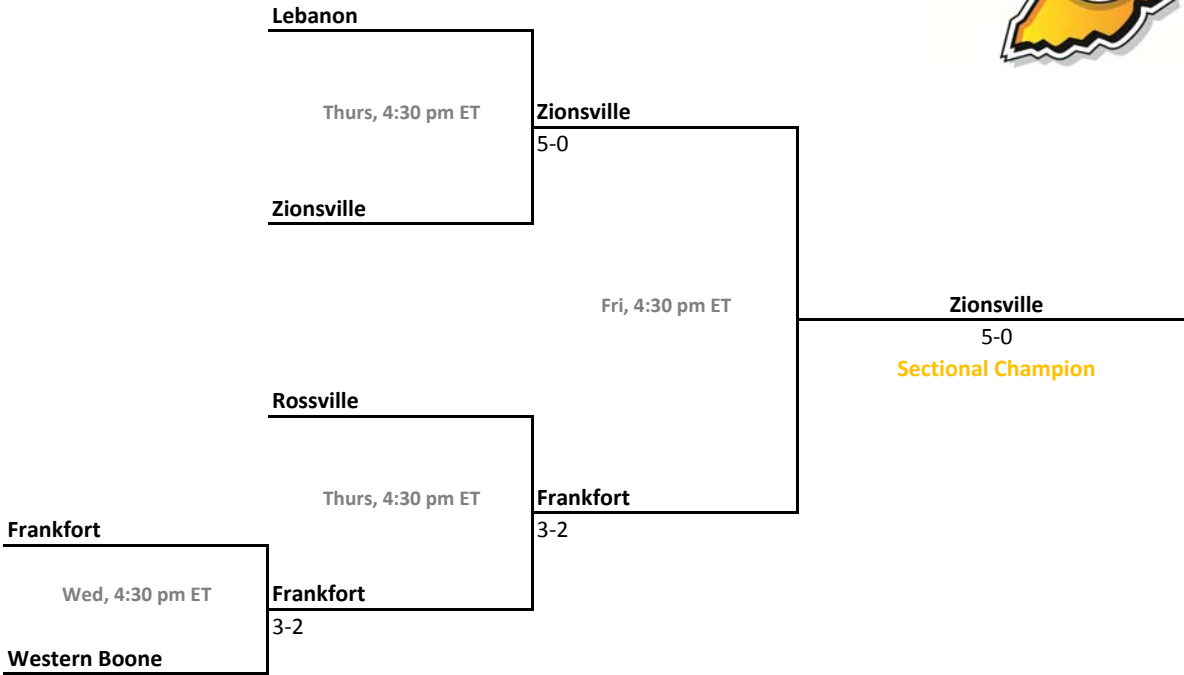

Sectionals
May 15-18, 2013

Sectional 33 | LaPorte (4 teams)

Sectional 34 | Lawrence North (5 teams)

2012-13 IHSAA Girls Tennis

39th Annual Team State Tournament Series

Sectionals
May 15-18, 2013

Sectional 35 | Lebanon (5 teams)