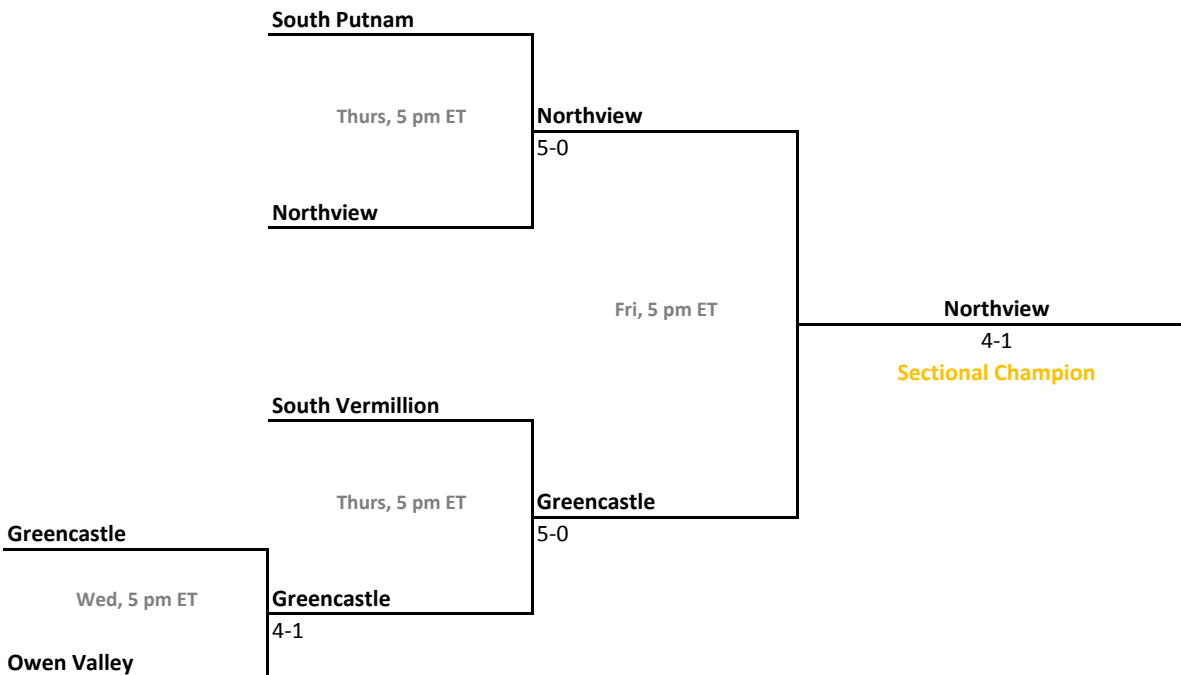

Sectional 48 | Northview (5 teams)