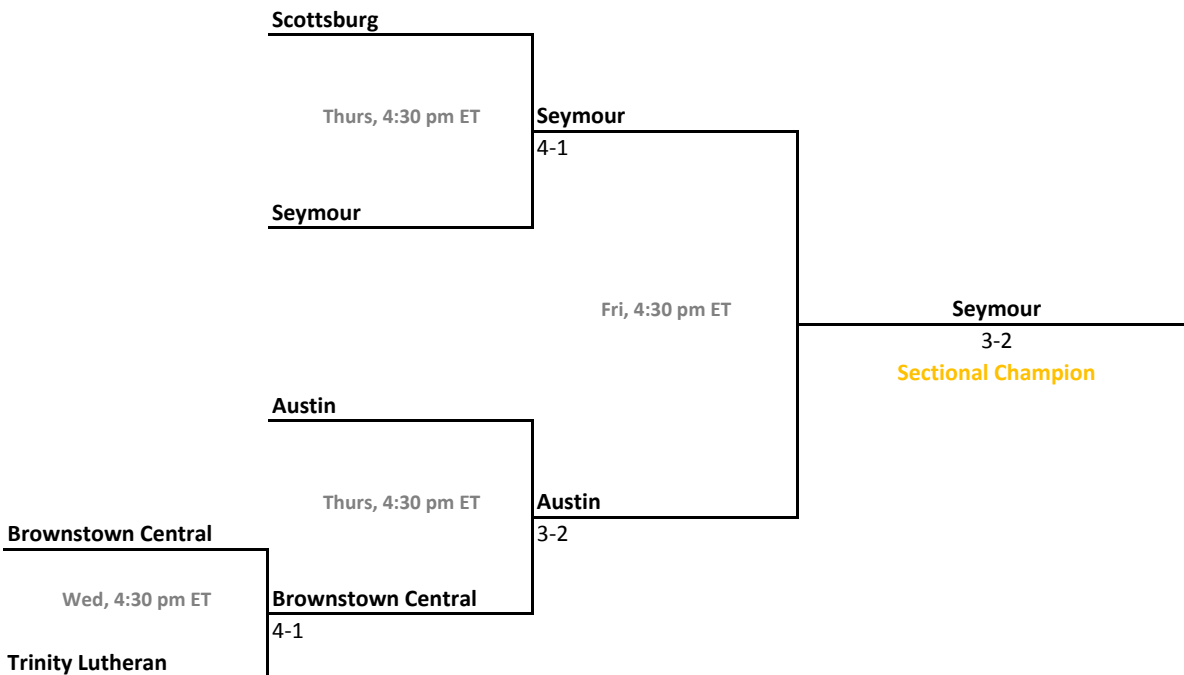

Sectional 53 | Portage (5 teams)

Sectional 54 | Princeton (4 teams)

2012-13 IHSAA Girls Tennis

39th Annual Team State Tournament Series

Sectionals
May 15-18, 2013

Sectional 55 | Richmond (6 teams)

Sectional 56 | Seymour (5 teams)