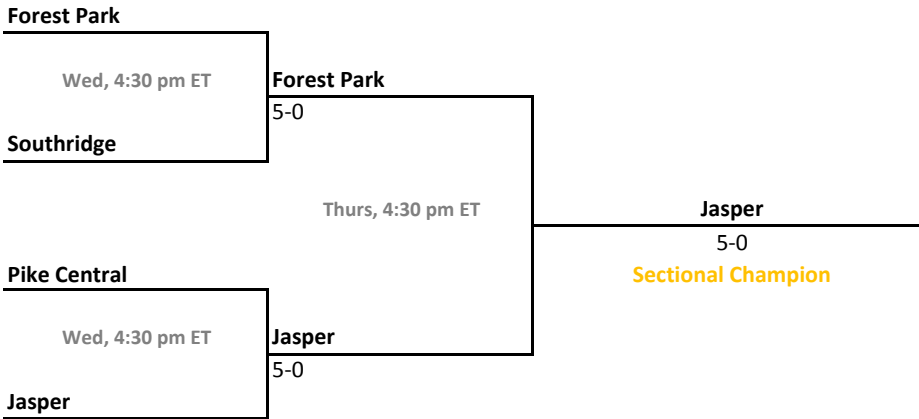

Sectional 27 | Hobart (5 teams)

Sectional 28 | Homestead (4 teams)

2012-13 IHSAA Girls Tennis

39th Annual Team State Tournament Series

Sectionals
May 15-18, 2013

Sectional 29 | Jasper (4 teams)

Sectional 30 | Jay County (4 teams)