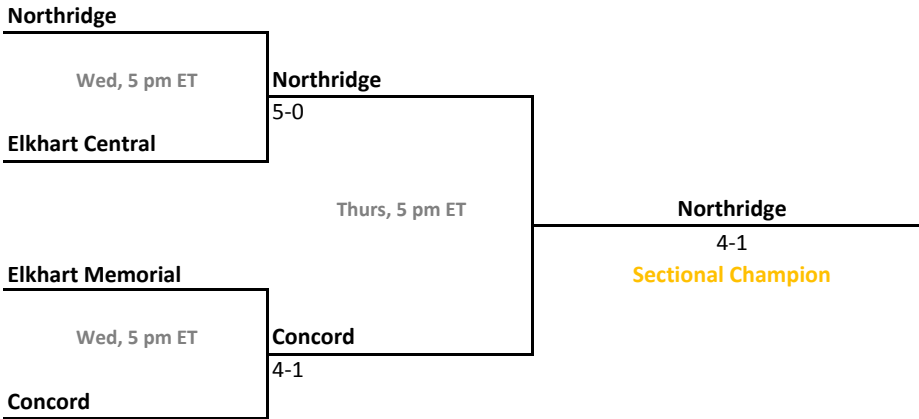

North Central (Indianapolis)

Sectional 46 | North Daviess (4 teams)

North Daviess

2012-13 IHSAA Girls Tennis

39th Annual Team State Tournament Series

Sectionals
May 15-18, 2013

Sectional 47 | Northridge (4 teams)