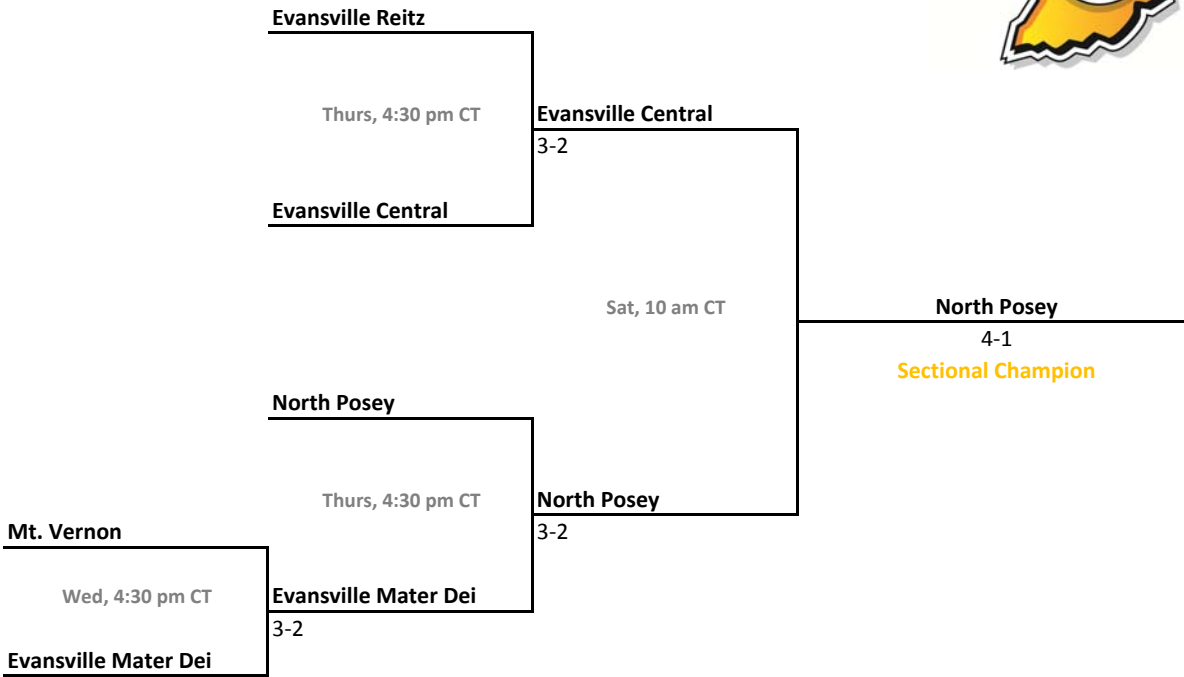

Marion

2012-13 IHSAA Girls Tennis

39th Annual Team State Tournament Series

Sectionals
May 15-18, 2013

Sectional 39 | Mt. Vernon (5 teams)

Sectional 40 | Mt. Vernon (Fortville) (4 teams)

2012-13 IHSAA Girls Tennis