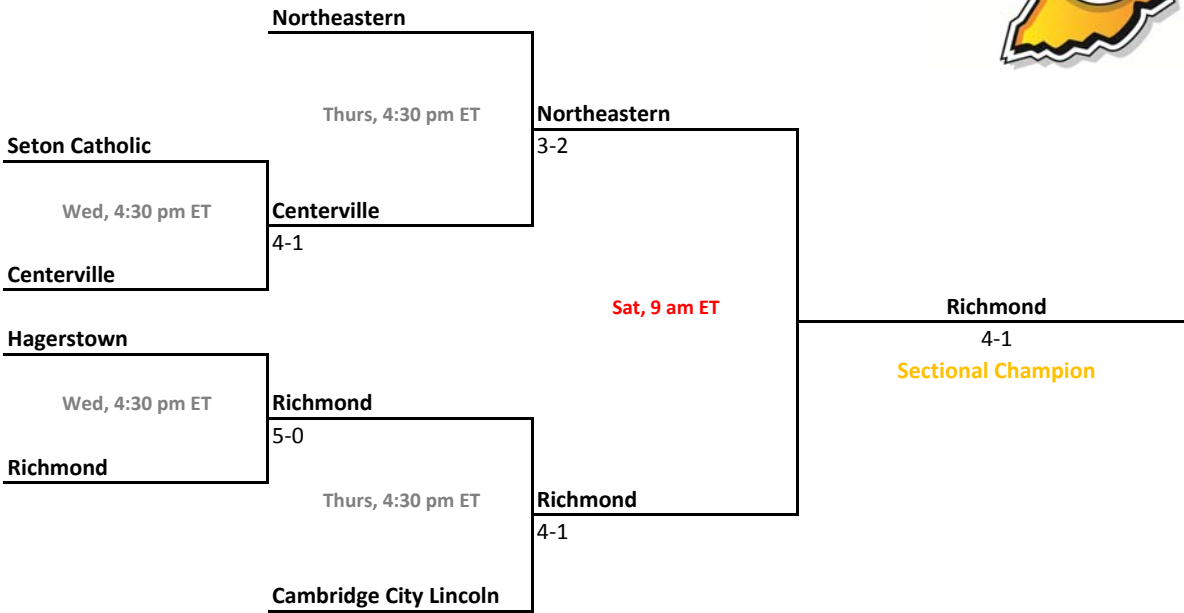

Sectional 53 | Portage (5 teams)

Sectional 54 | Princeton (4 teams)

2012-13 IHSAA Girls Tennis

39th Annual Team State Tournament Series

Sectionals
May 15-18, 2013

Sectional 55 | Richmond (6 teams)

Sectional 56 | Seymour (5 teams)