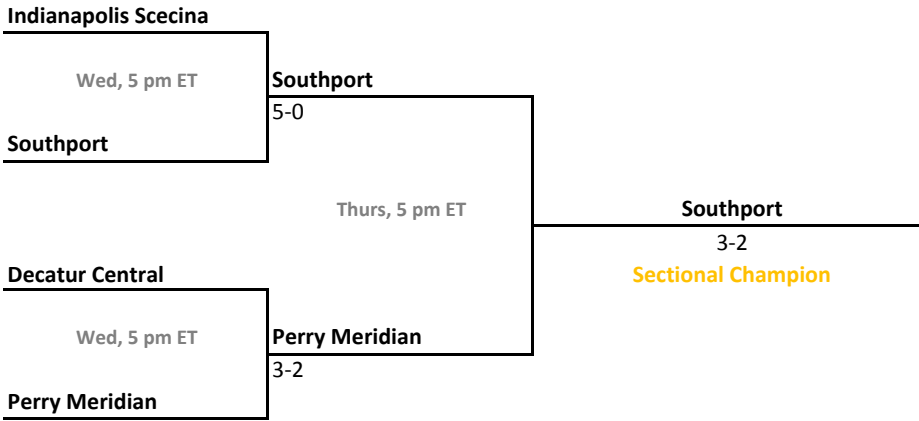

Sectional 15 | Decatur Central (4 teams)