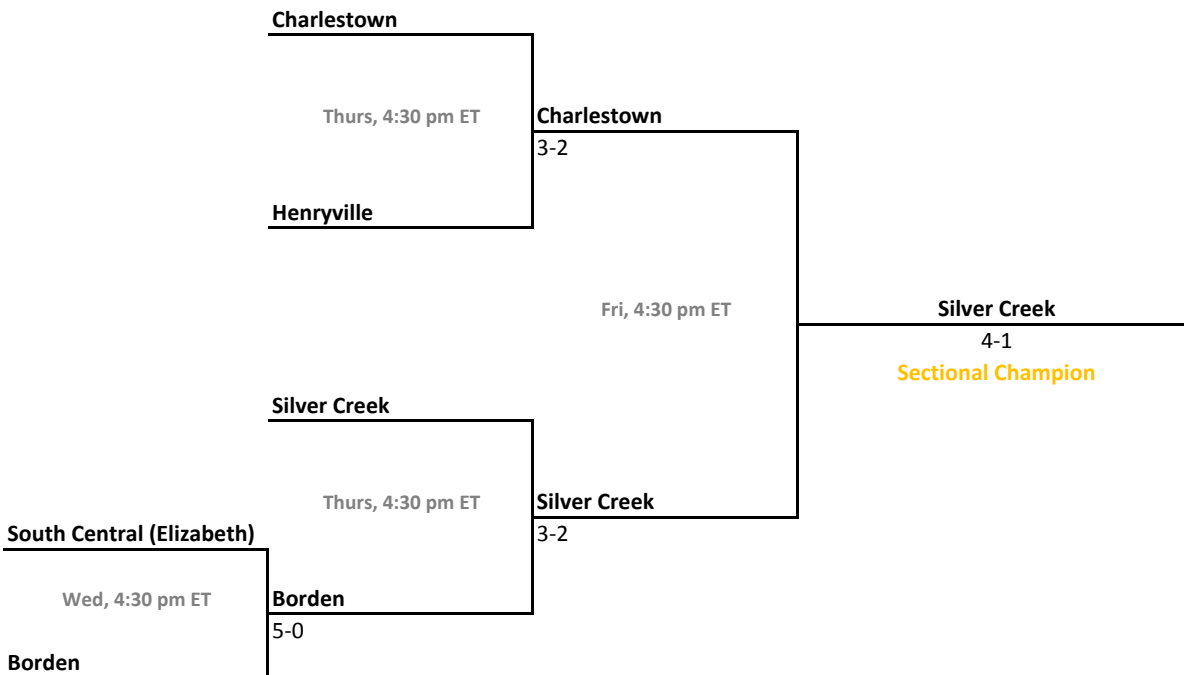

2012-13 IHSAA Girls Tennis

39th Annual Team State Tournament Series

Sectionals
May 15-18, 2013

Sectional 57 | Shelbyville (5 teams)

Sectional 58 | Silver Creek (5 teams)

2012-13 IHSAA Girls Tennis

39th Annual Team State Tournament Series