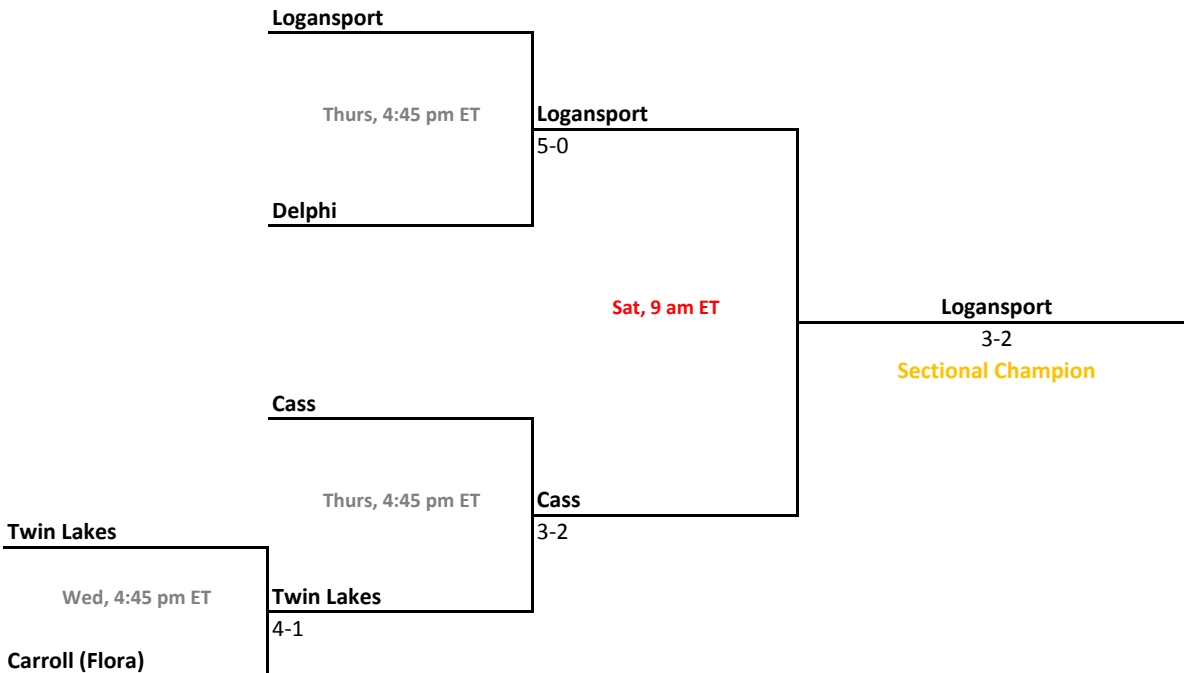

Sectional 36 | Logansport (5 teams)