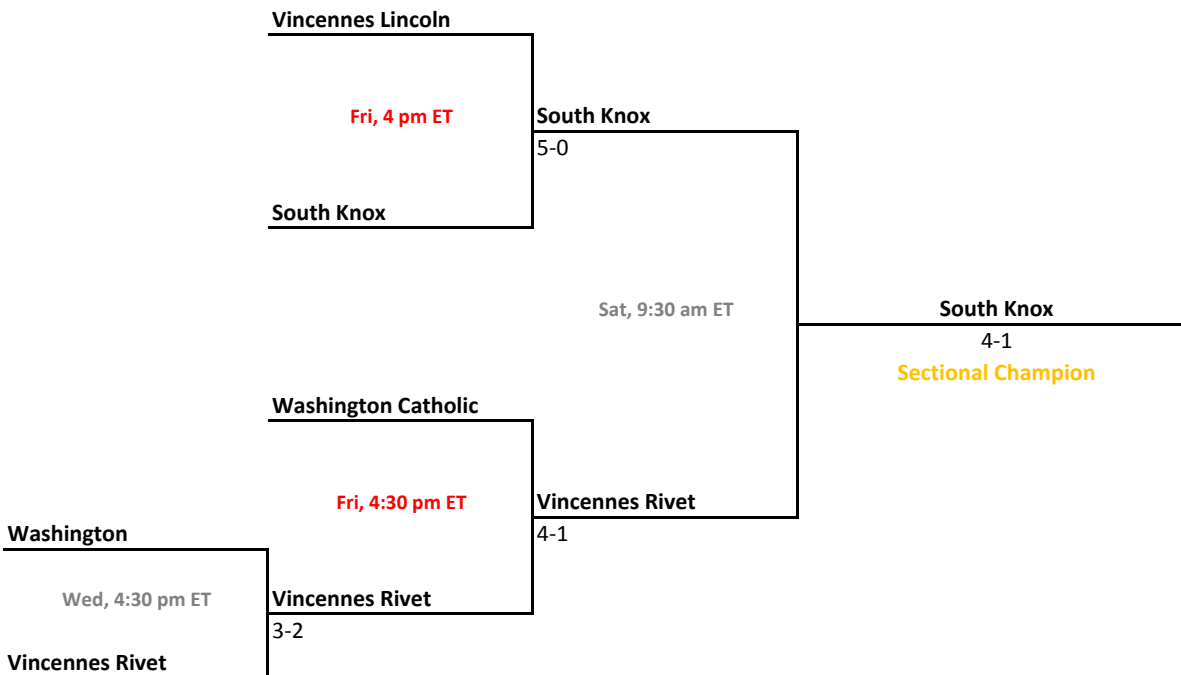

Sectional 62 | Vincennes Lincoln (5 teams)