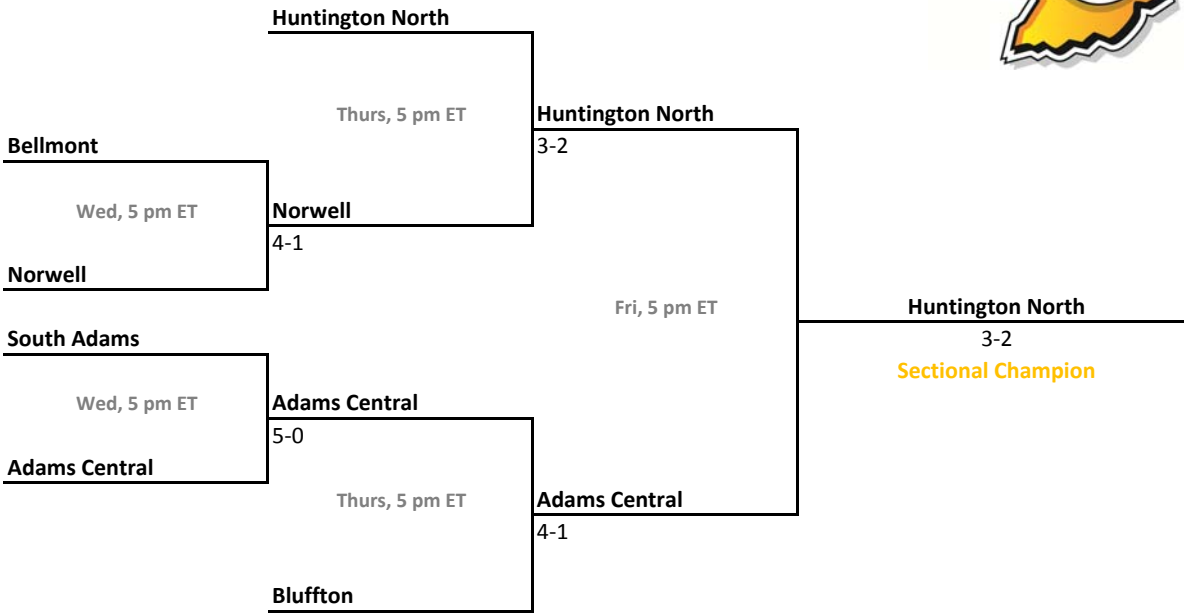

Sectional 48 | Northview (5 teams)

2012-13 IHSAA Girls Tennis

39th Annual Team State Tournament Series

Sectionals
May 15-18, 2013

Sectional 49 | Norwell (6 teams)

Sectional 50 | Penn (4 teams)

2012-13 IHSAA Girls Tennis