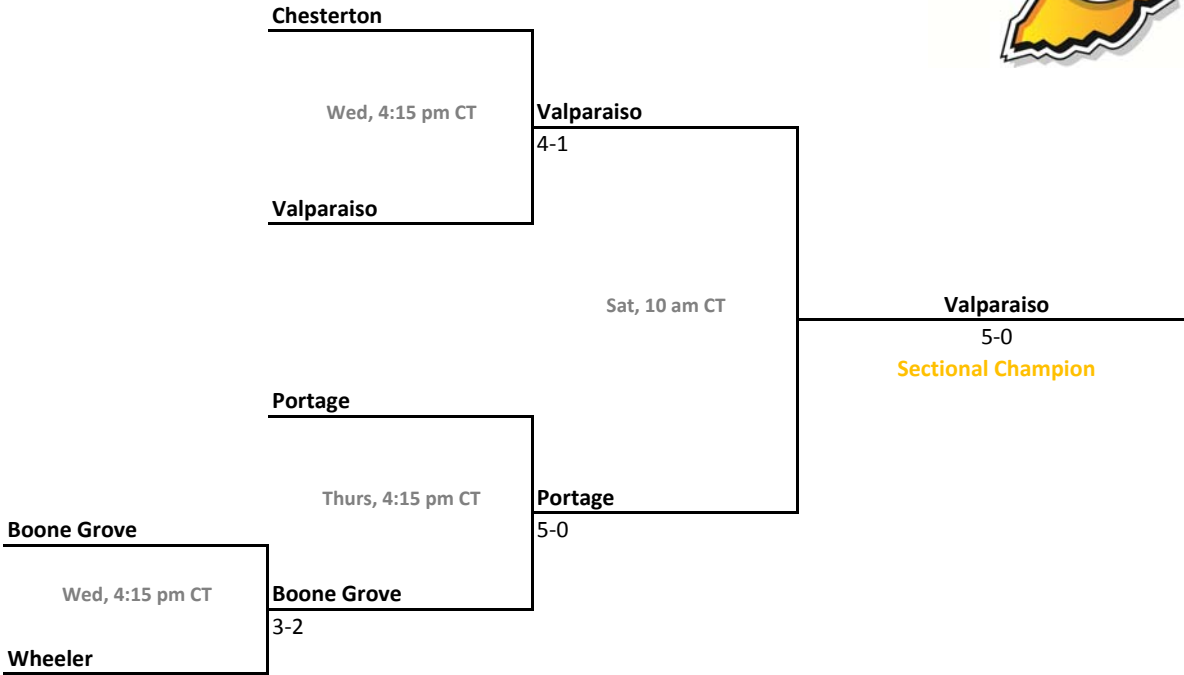

Sectional 53 | Portage (5 teams)