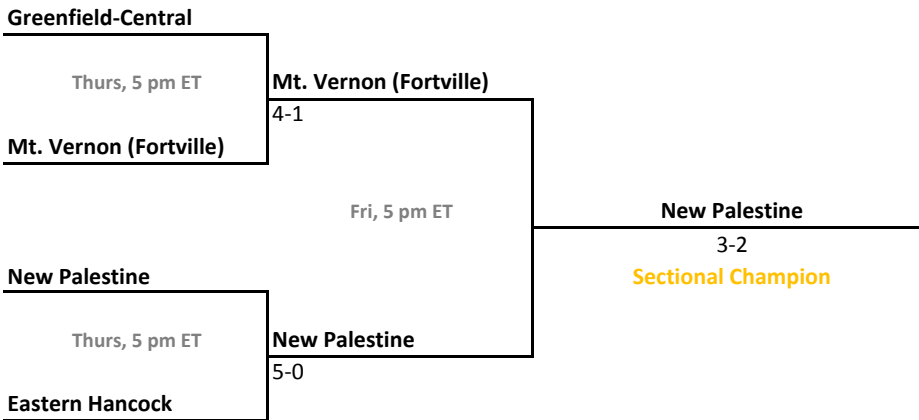

Marion

2012-13 IHSAA Girls Tennis

39th Annual Team State Tournament Series

Sectionals
May 15-18, 2013

Sectional 39 | Mt. Vernon (5 teams)

Sectional 40 | Mt. Vernon (Fortville) (4 teams)

2012-13 IHSAA Girls Tennis