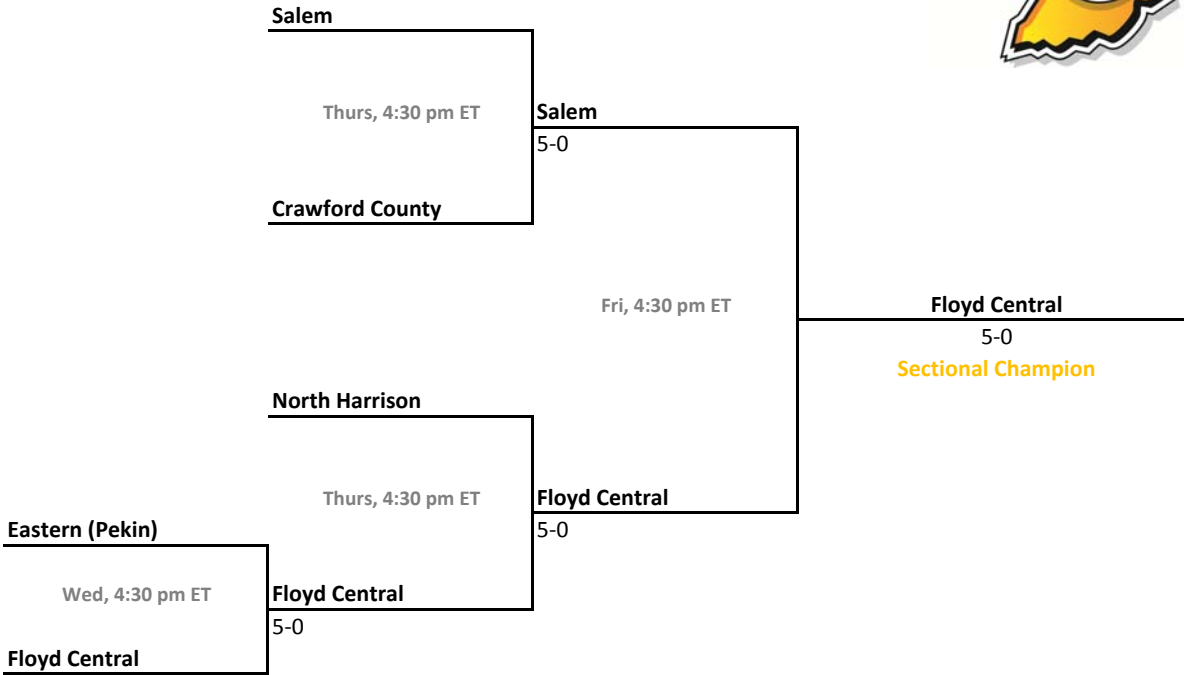

Sectional 18 | East Chicago Central (6 teams)

2012-13 IHSAA Girls Tennis

39th Annual Team State Tournament Series

Sectionals
May 15-18, 2013

Sectional 21 | Floyd Central (5 teams)

Sectional 22 | Fort Wayne Concordia Lutheran (5 teams)