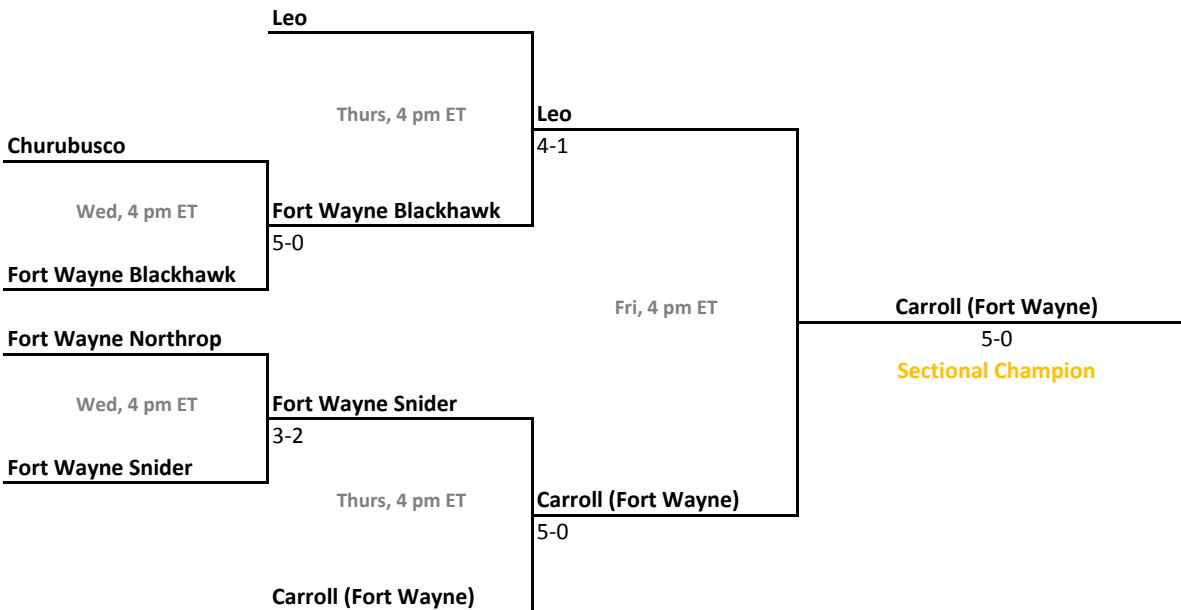

Sectional 6 | Carroll (Fort Wayne) (6 teams)