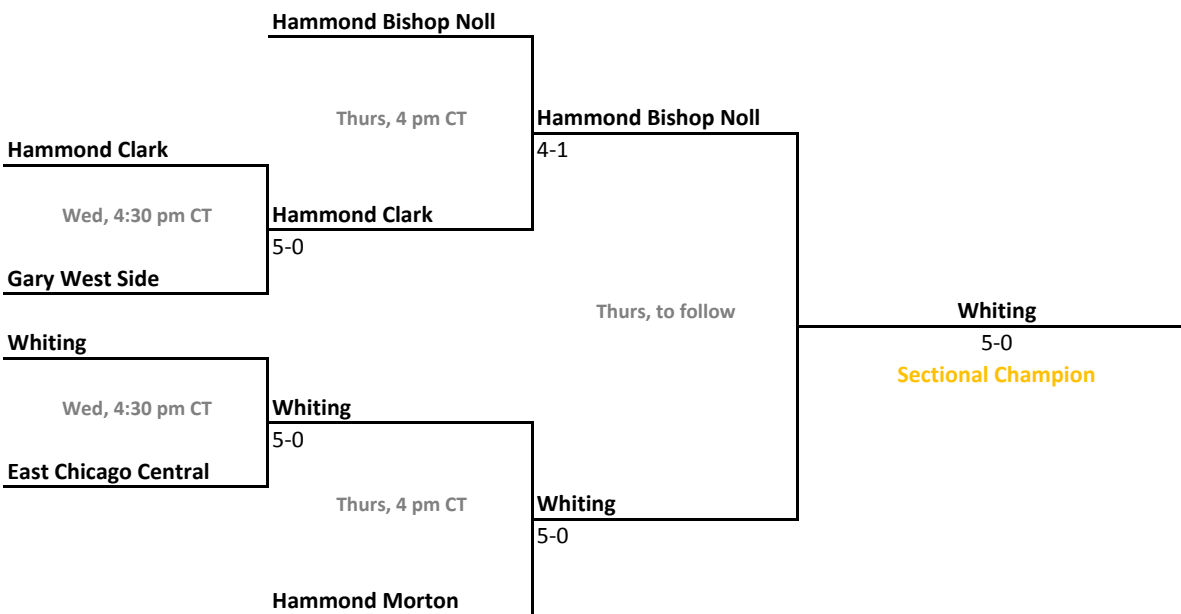

Sectional 18 | East Chicago Central (6 teams)