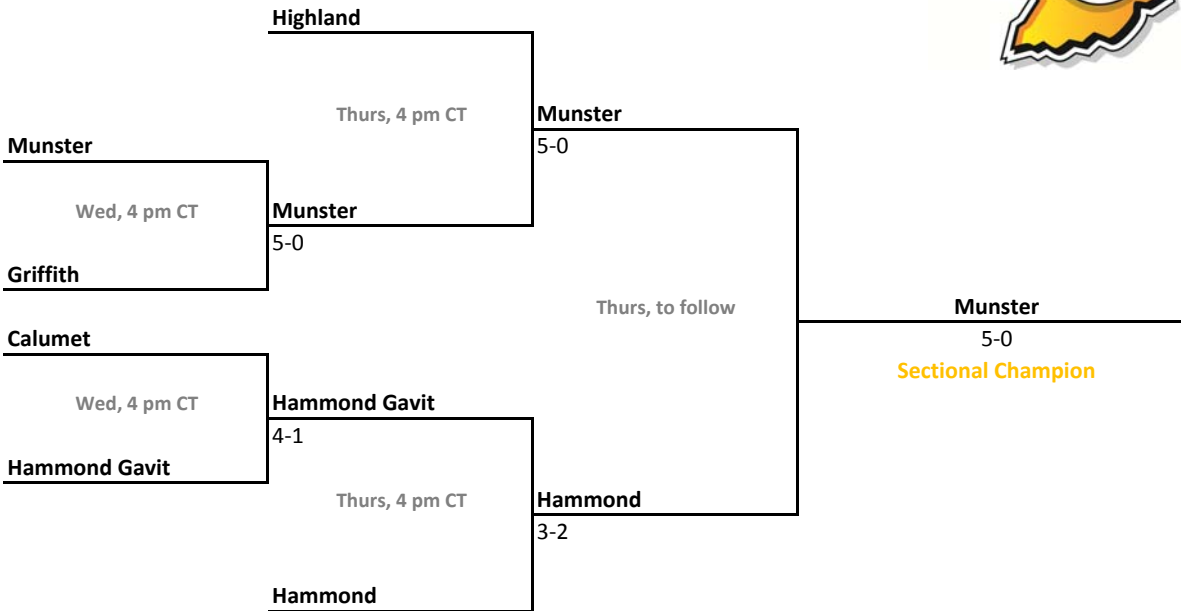

Sectional 41 | Munster (6 teams)