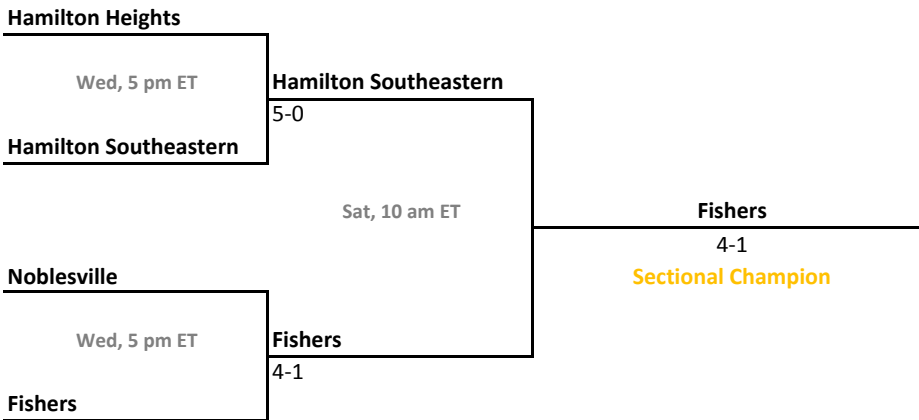

Sectional 44 | Noblesville (4 teams)