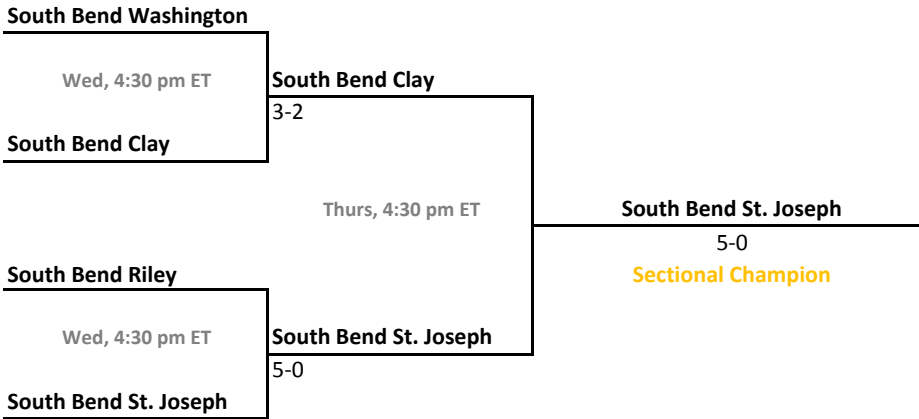

Sectional 59 | South Bend St. Joseph (4 teams)