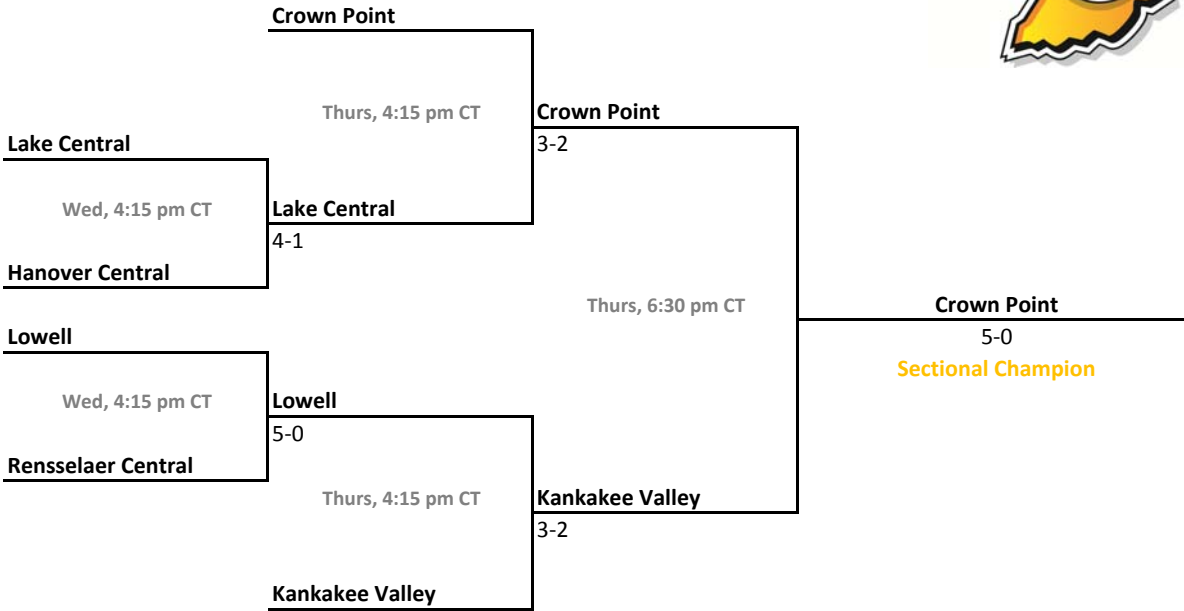

Sectional 13 | Crown Point (6 teams)