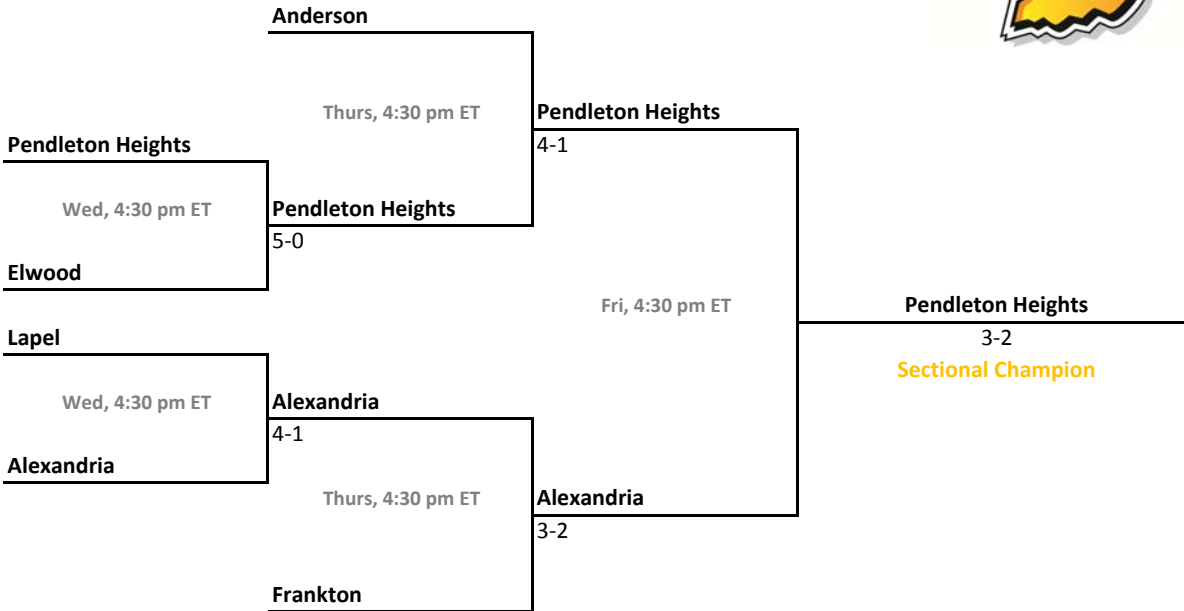

2012-13 IHSAA Girls Tennis

39th Annual Team State Tournament Series

Sectionals
May 15-18, 2013

Sectional 1 | Anderson (6 teams)

Sectional 2 | Avon (5 teams)

2012-13 IHSAA Girls Tennis

39th Annual Team State Tournament Series