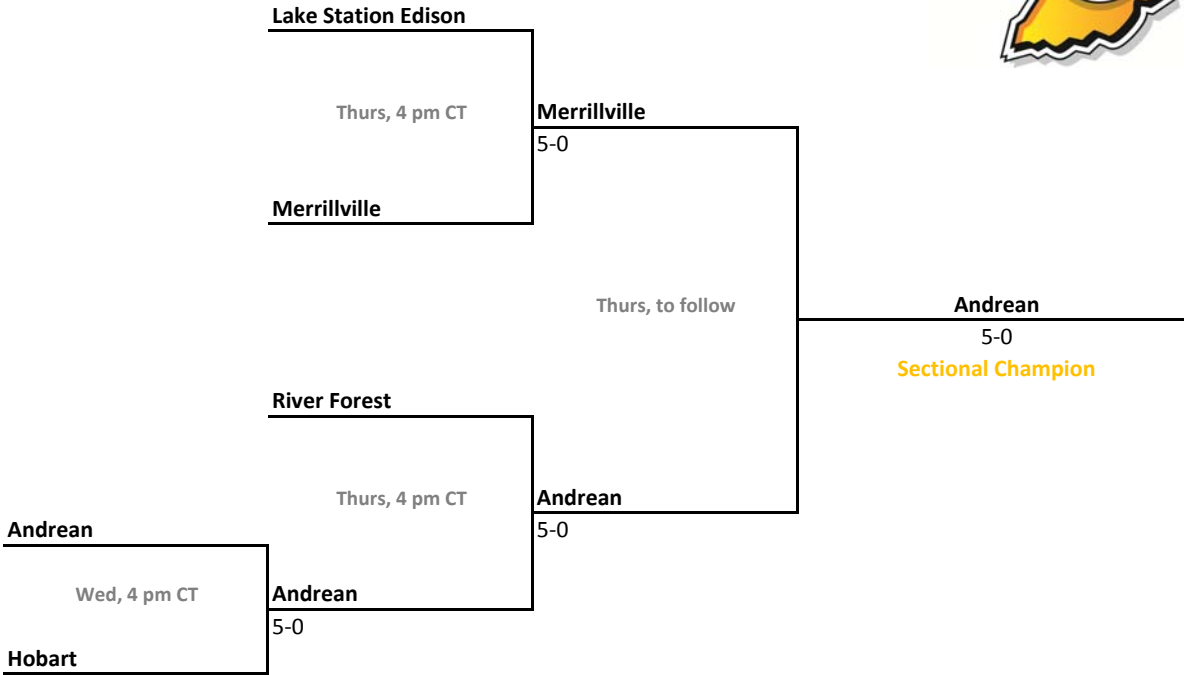

Sectional 27 | Hobart (5 teams)