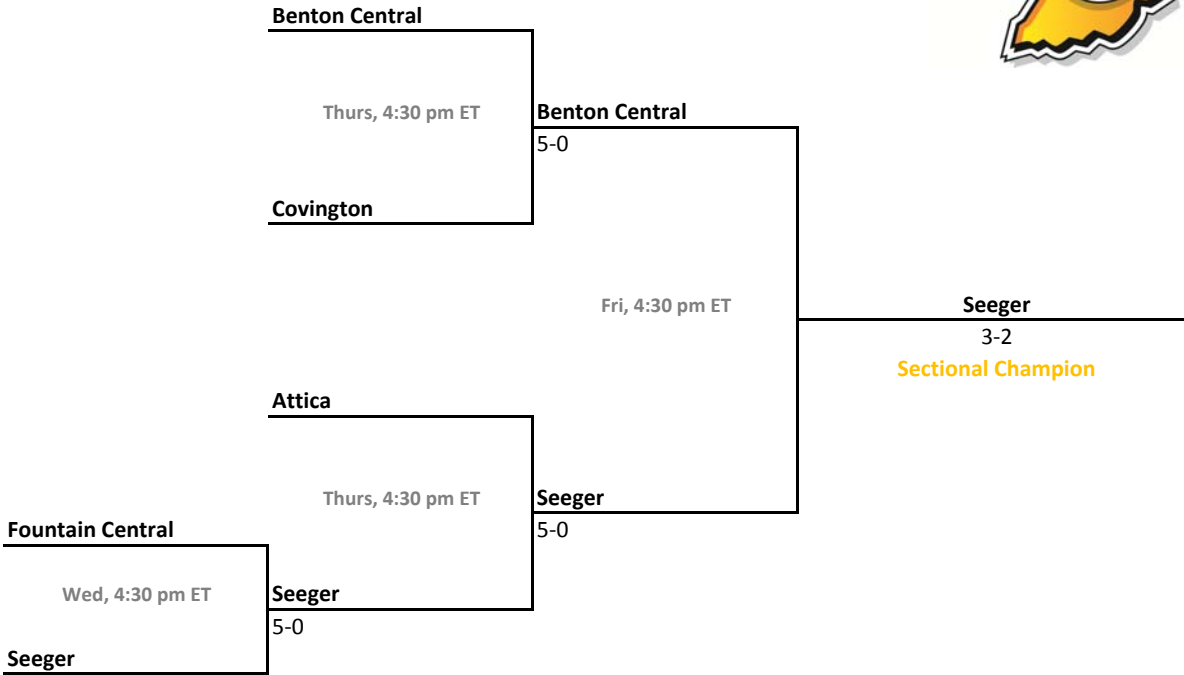

Sectional 23 | Fountain Central (5 teams)