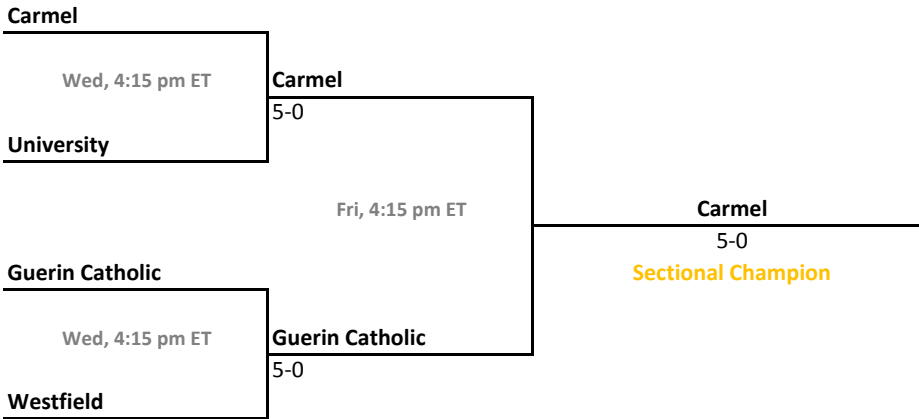

Sectional 5 | Carmel (4 teams)