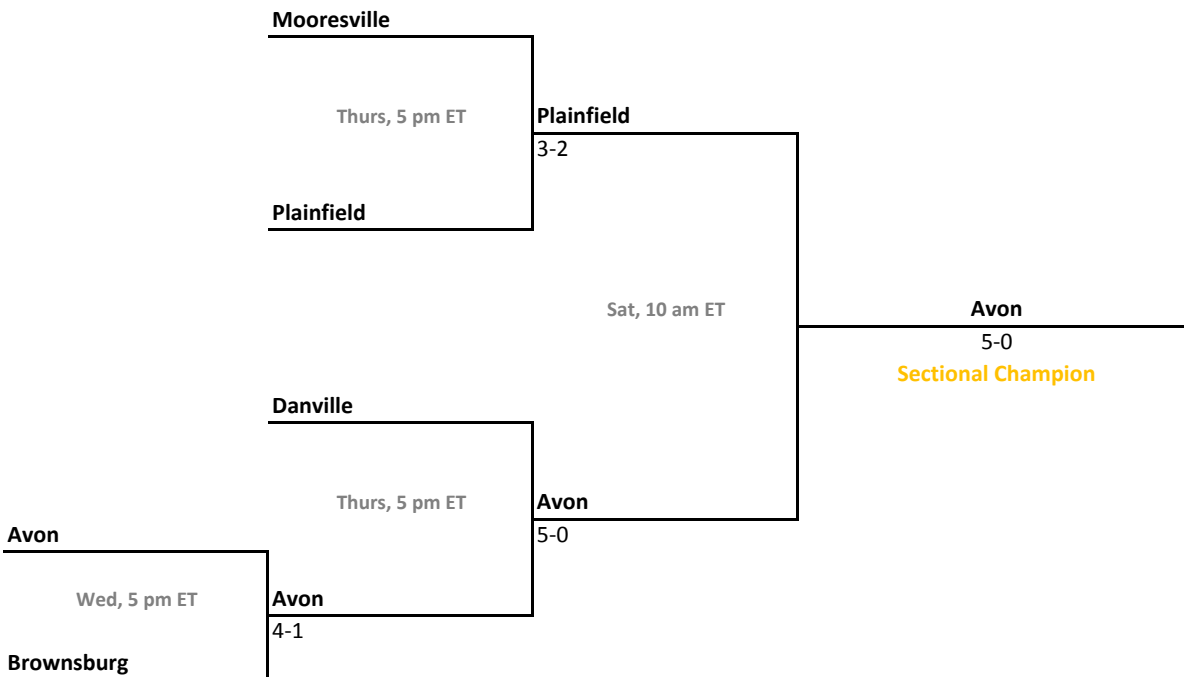

2012-13 IHSAA Girls Tennis

39th Annual Team State Tournament Series

Sectionals
May 15-18, 2013

Sectional 1 | Anderson (6 teams)

Sectional 2 | Avon (5 teams)

2012-13 IHSAA Girls Tennis

39th Annual Team State Tournament Series