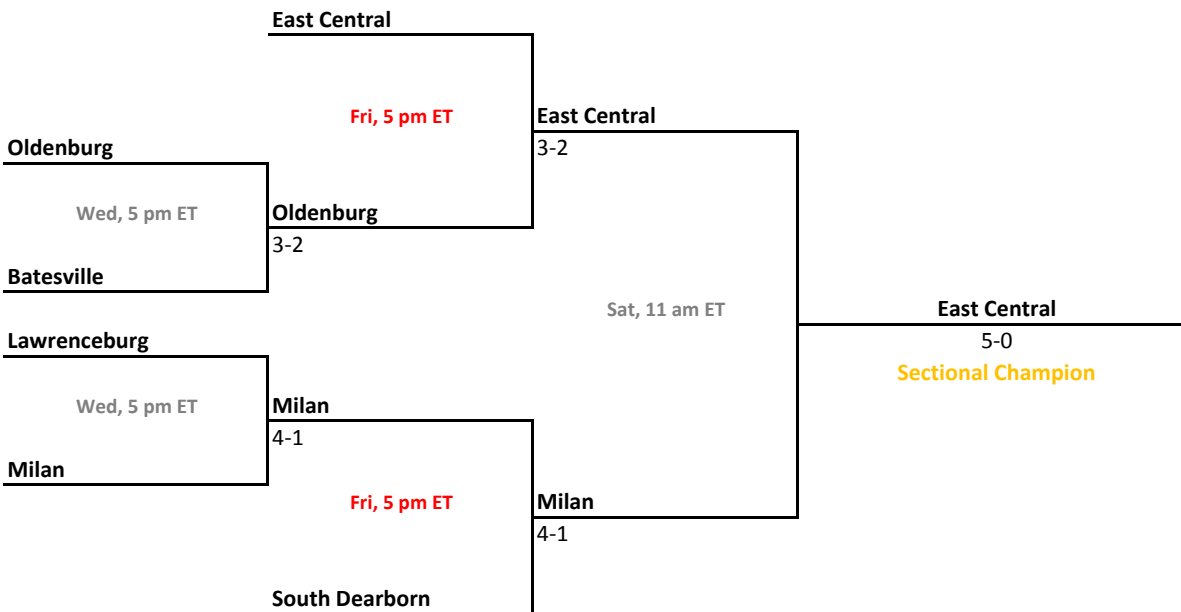

Sectional 60 | South Dearborn (6 teams)