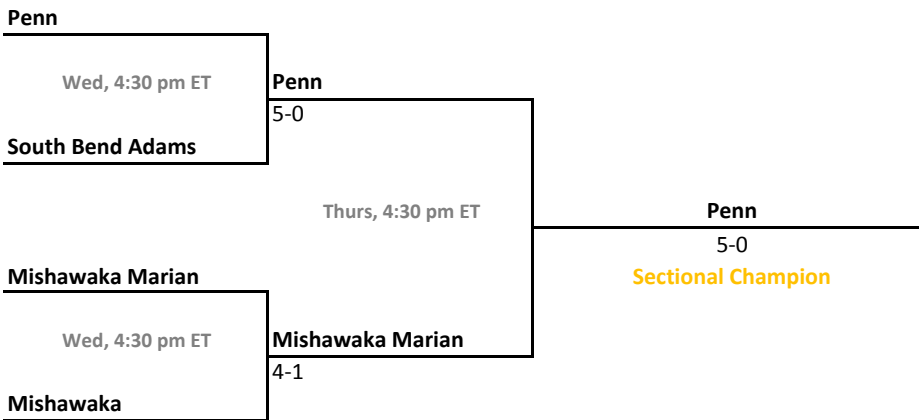

Sectional 48 | Northview (5 teams)

2012-13 IHSAA Girls Tennis

39th Annual Team State Tournament Series

Sectionals
May 15-18, 2013

Sectional 49 | Norwell (6 teams)

Sectional 50 | Penn (4 teams)

2012-13 IHSAA Girls Tennis