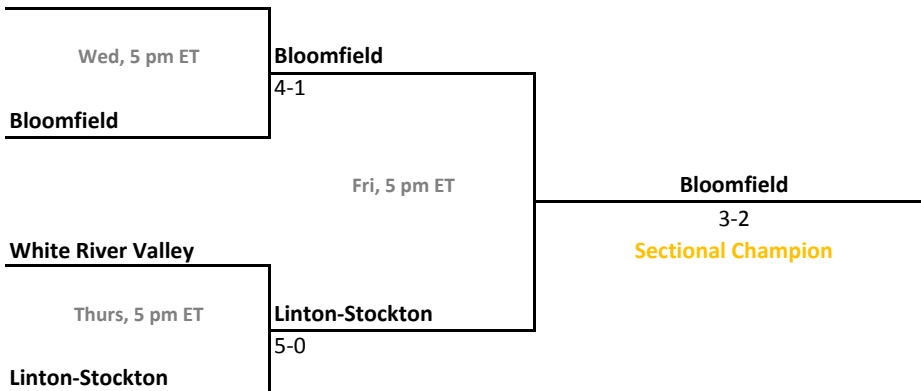

Sectional 46 | North Daviess (4 teams)

North Daviess