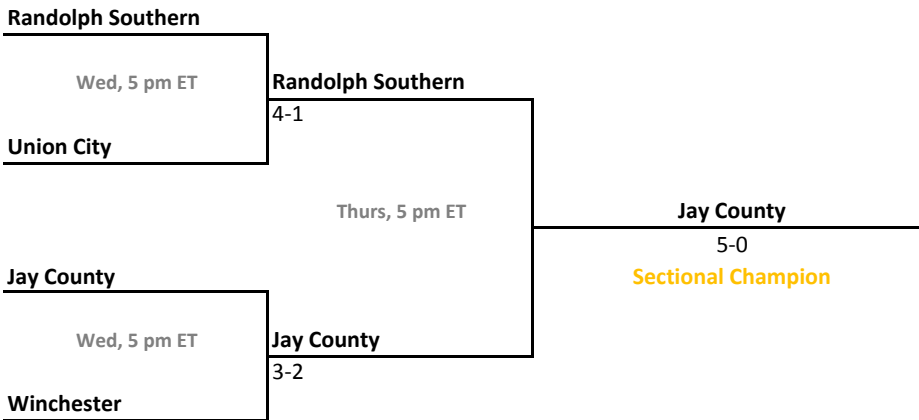

Sectional 27 | Hobart (5 teams)

Sectional 28 | Homestead (4 teams)

2012-13 IHSAA Girls Tennis

39th Annual Team State Tournament Series

Sectionals
May 15-18, 2013

Sectional 29 | Jasper (4 teams)

Sectional 30 | Jay County (4 teams)