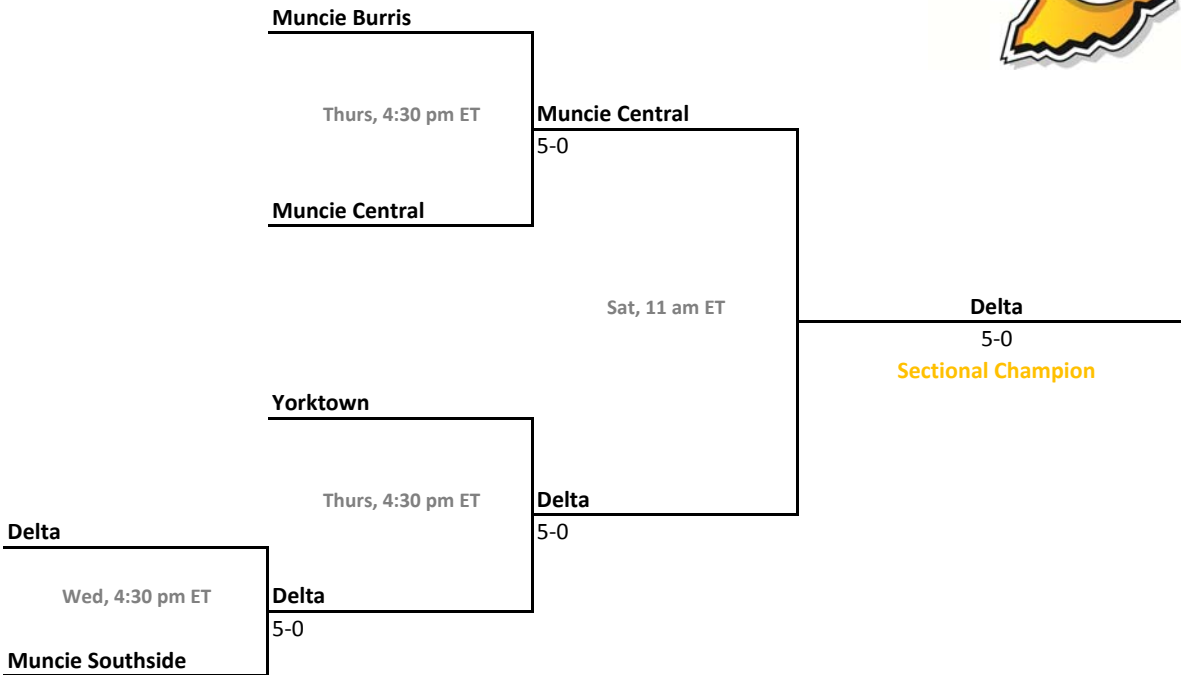

Sectionals
May 15-18, 2013

Sectional 15 | Decatur Central (4 teams)

Sectional 16 | Angola (4 teams)

2012-13 IHSAA Girls Tennis

39th Annual Team State Tournament Series

Sectionals
May 15-18, 2013

Sectional 17 | Delta (5 teams)