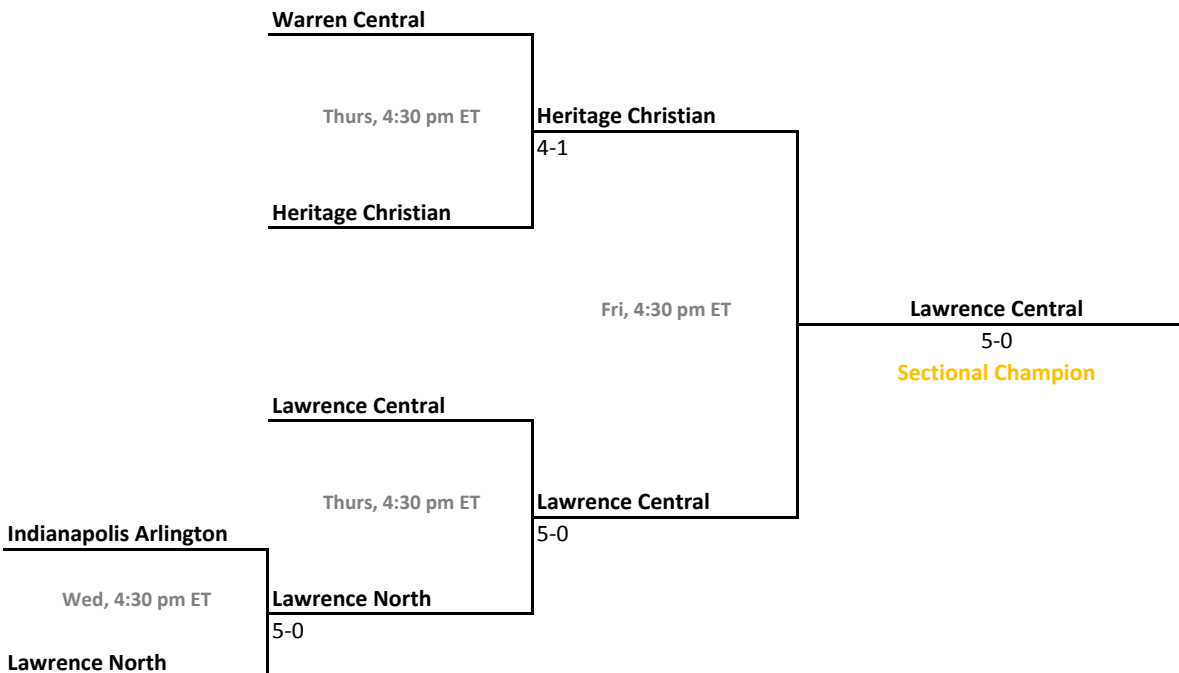

Sectional 34 | Lawrence North (5 teams)