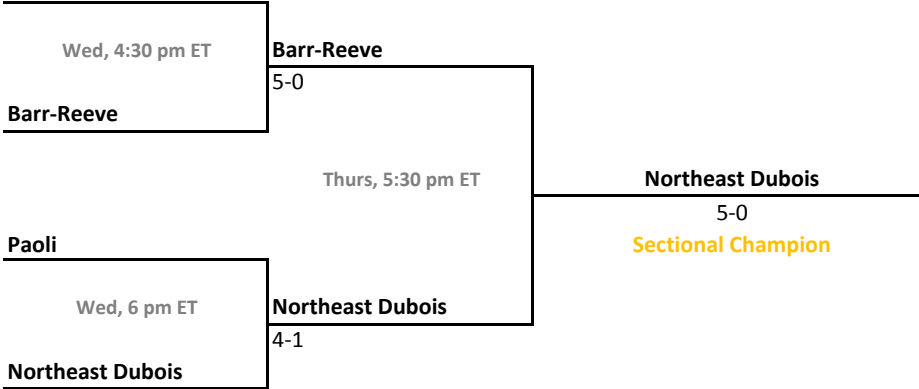

Sectional 36 | Logansport (5 teams)

2012-13 IHSAA Girls Tennis

39th Annual Team State Tournament Series

Sectionals
May 15-18, 2013

Sectional 37 | Loogootee (4 teams)

Loogootee

Sectional 38 | Marion (4 teams)