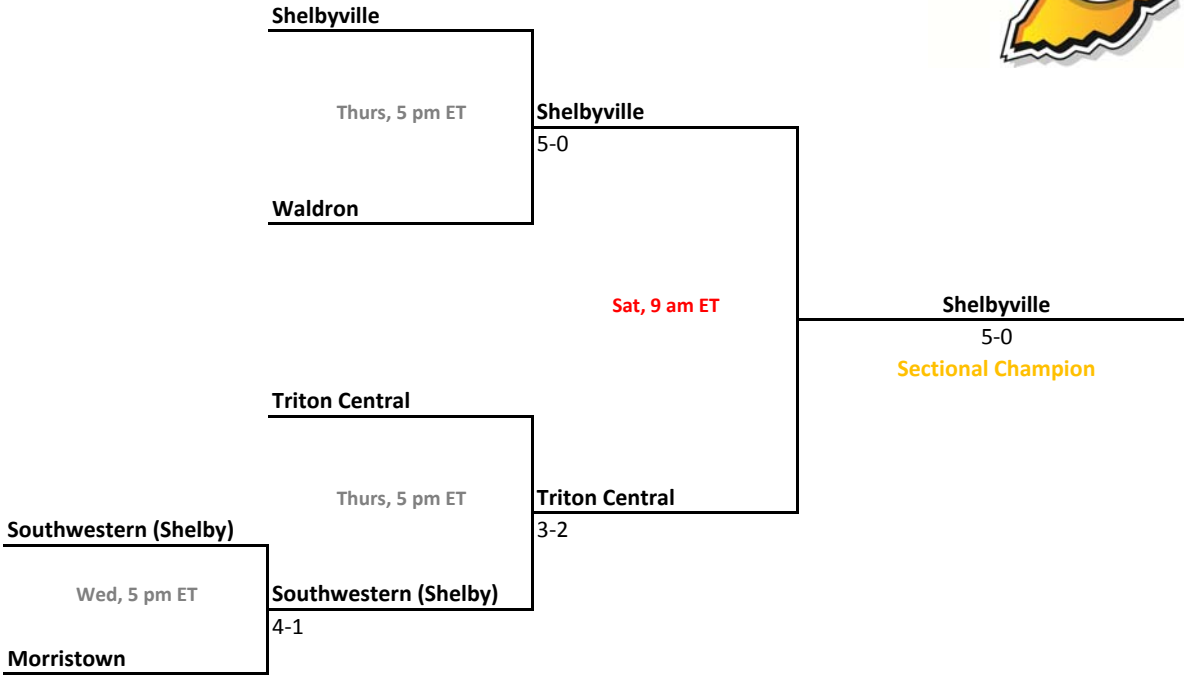

Sectional 57 | Shelbyville (5 teams)