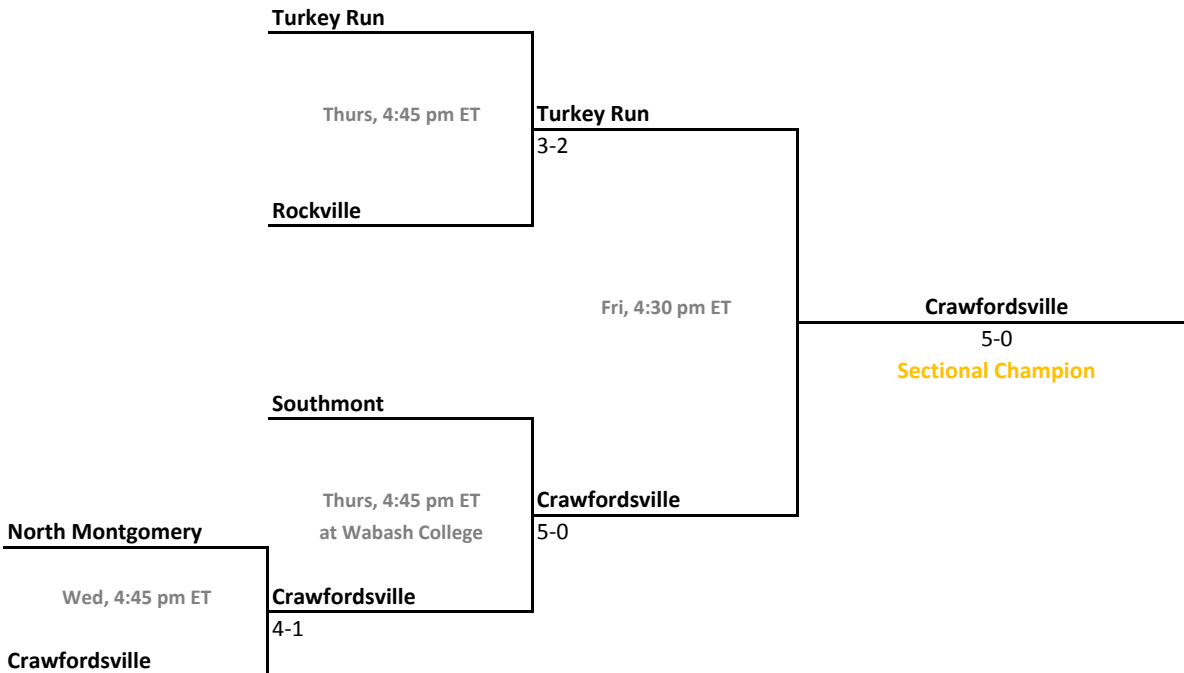

Sectional 8 | Center Grove (5 teams)

2012-13 IHSAA Girls Tennis

39th Annual Team State Tournament Series

Sectionals
May 15-18, 2013

Sectional 11 | Ben Davis (6 teams)

Sectional 12 | Crawfordsville (5 teams)