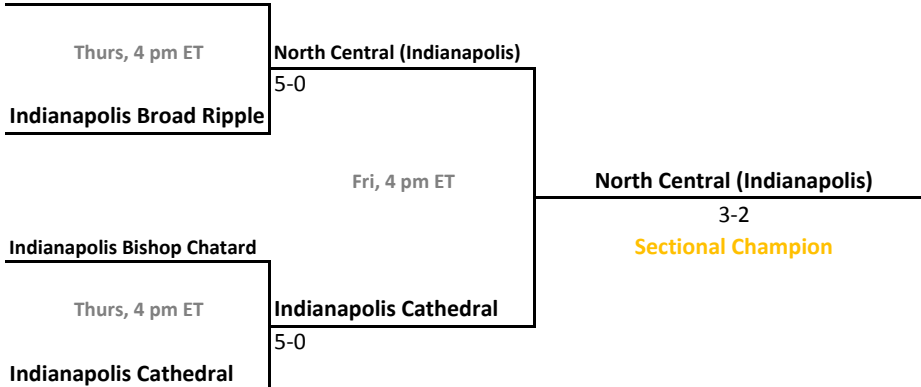

Sectional 45 | North Central (Indianapolis) (4 teams)

North Central (Indianapolis)