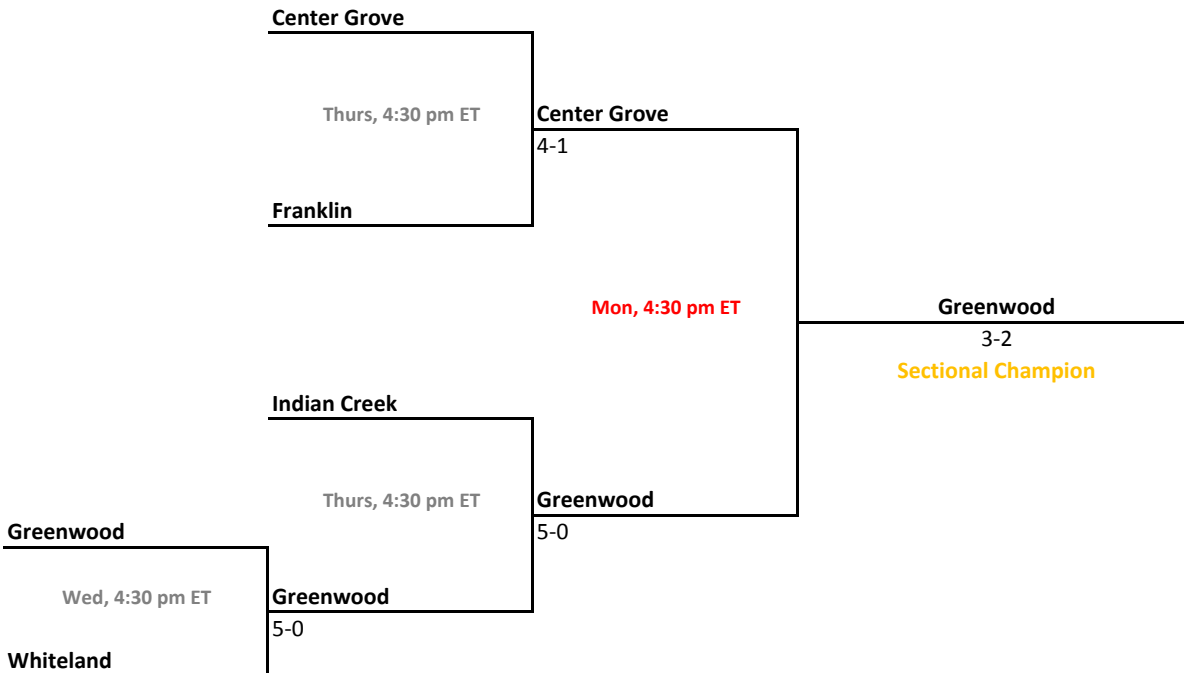

Sectional 8 | Center Grove (5 teams)