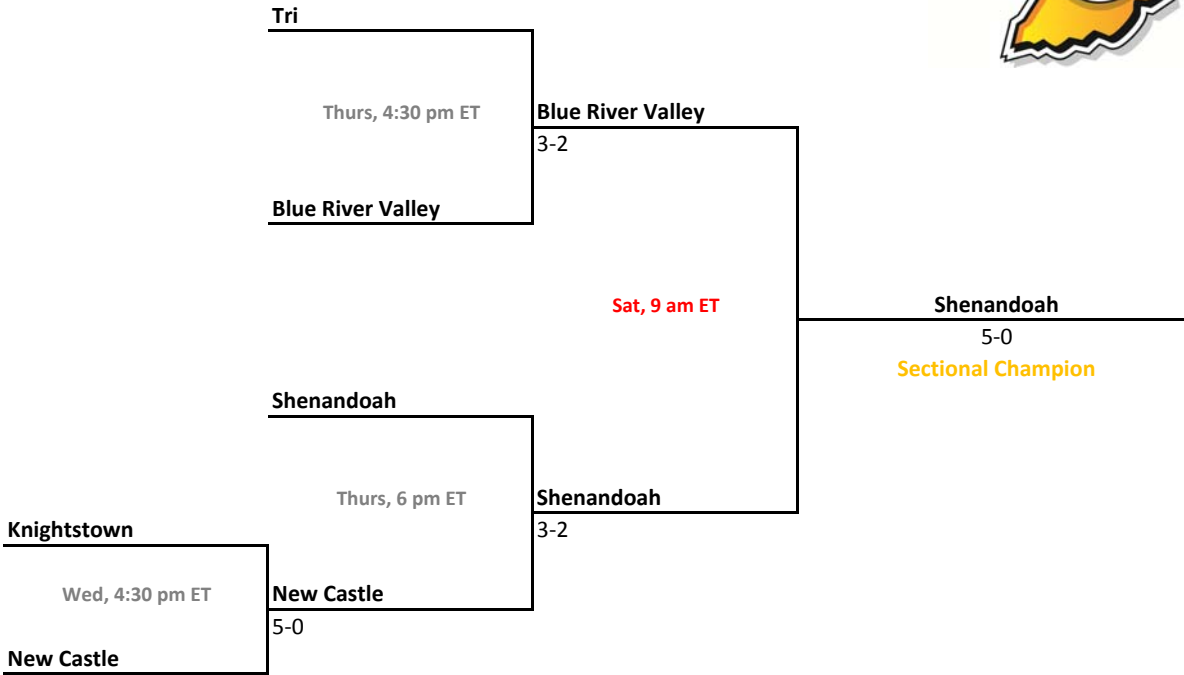

Sectional 43 | New Castle (5 teams)