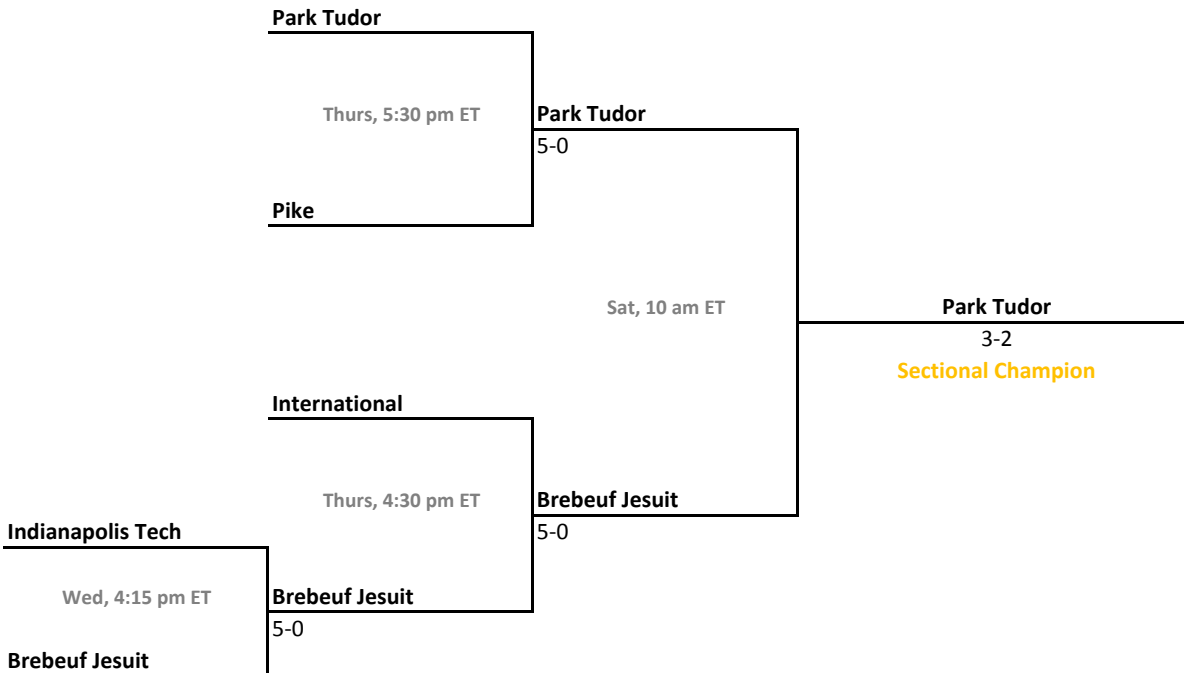

39th Annual Team State Tournament Series

Sectionals
May 15-18, 2013

Sectional 51 | Peru (6 teams)

Sectional 52 | Pike (5 teams)

2012-13 IHSAA Girls Tennis

39th Annual Team State Tournament Series

Sectionals
May 15-18, 2013