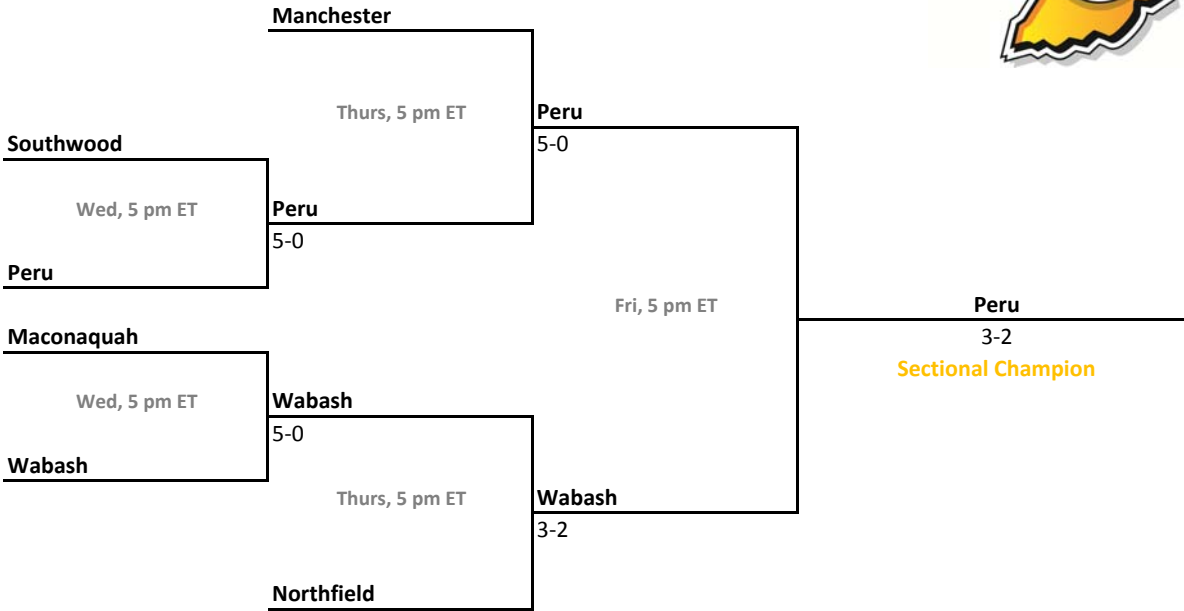

Sectional 51 | Peru (6 teams)