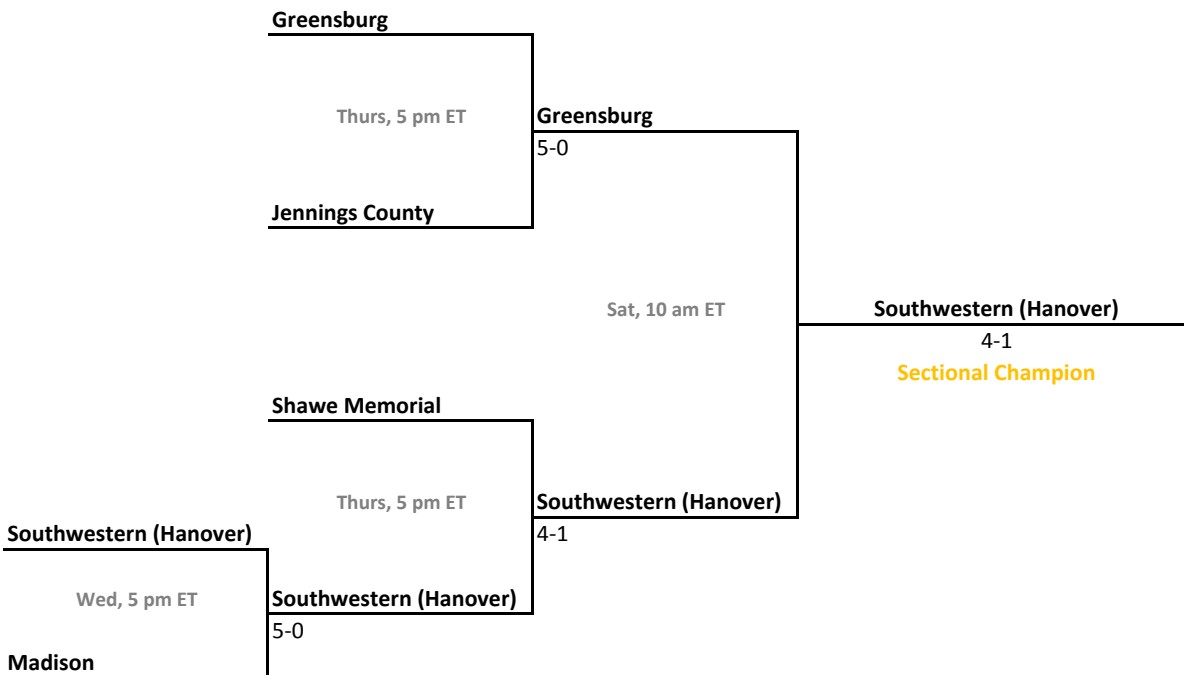

39th Annual Team State Tournament Series

Sectionals
May 15-18, 2013

Sectional 25 | Goshen (5 teams)

Sectional 26 | Greensburg (5 teams)

2012-13 IHSAA Girls Tennis

39th Annual Team State Tournament Series

Sectionals
May 15-18, 2013