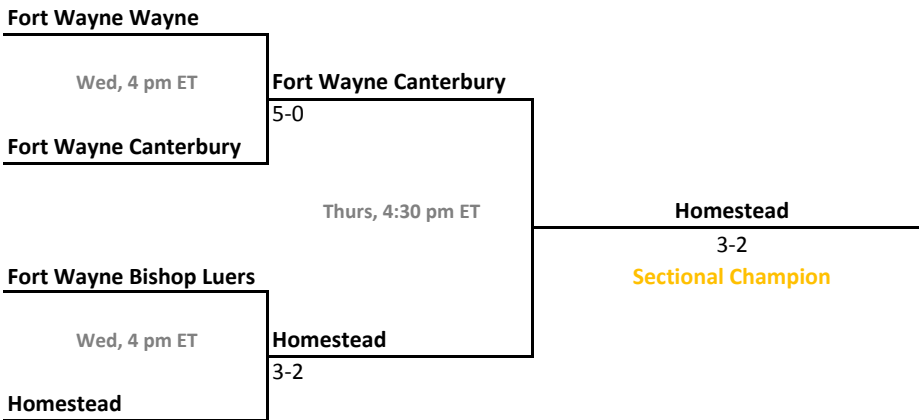

39th Annual Team State Tournament Series

Sectionals
May 15-18, 2013

Sectional 25 | Goshen (5 teams)

Sectional 26 | Greensburg (5 teams)

2012-13 IHSAA Girls Tennis

39th Annual Team State Tournament Series

Sectionals
May 15-18, 2013

Sectional 27 | Hobart (5 teams)

Sectional 28 | Homestead (4 teams)

2012-13 IHSAA Girls Tennis

39th Annual Team State Tournament Series

Sectionals
May 15-18, 2013

Sectional 29 | Jasper (4 teams)

Sectional 30 | Jay County (4 teams)