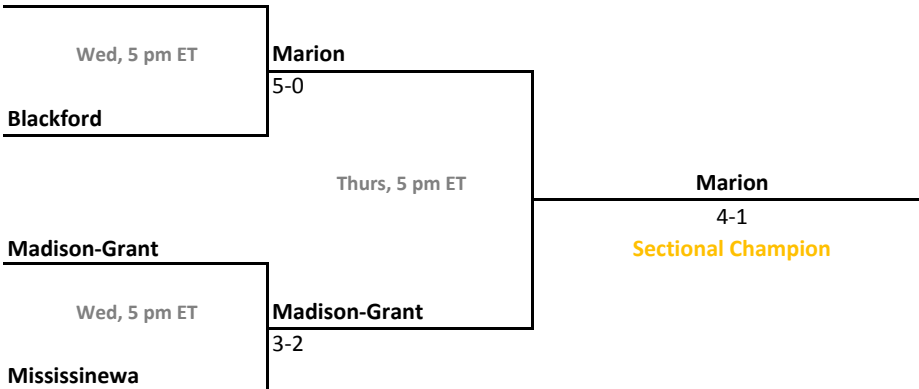

Sectional 38 | Marion (4 teams)

Marion