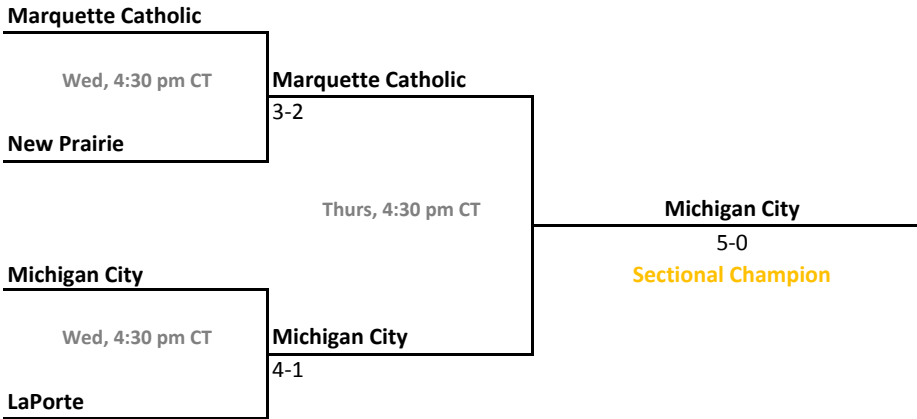

2012-13 IHSAA Girls Tennis

39th Annual Team State Tournament Series

Sectionals
May 15-18, 2013

Sectional 31 | Jeffersonville (4 teams)

Sectional 32 | Kokomo (6 teams)

2012-13 IHSAA Girls Tennis

39th Annual Team State Tournament Series

Sectionals
May 15-18, 2013

Sectional 33 | LaPorte (4 teams)

Sectional 34 | Lawrence North (5 teams)

2012-13 IHSAA Girls Tennis

39th Annual Team State Tournament Series

Sectionals
May 15-18, 2013

Sectional 35 | Lebanon (5 teams)