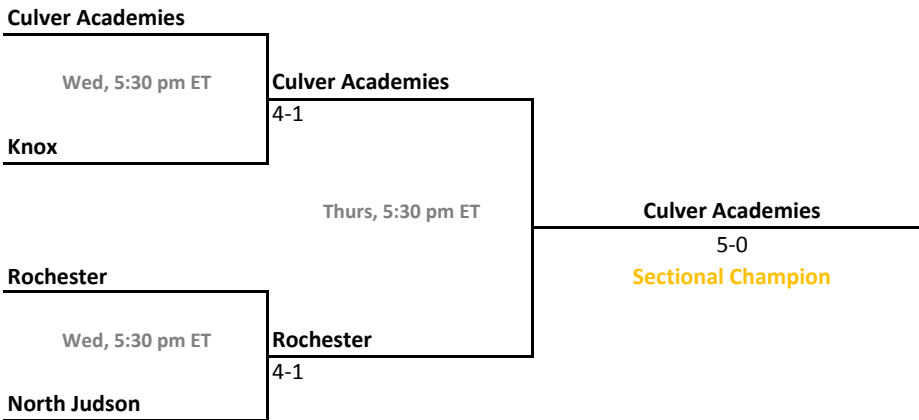

2012-13 IHSAA Girls Tennis

39th Annual Team State Tournament Series

Sectionals
May 15-18, 2013

Sectional 13 | Crown Point (6 teams)

Sectional 14 | Culver Academies (4 teams)

2012-13 IHSAA Girls Tennis

39th Annual Team State Tournament Series

Sectionals
May 15-18, 2013

Sectional 15 | Decatur Central (4 teams)

Sectional 16 | Angola (4 teams)

2012-13 IHSAA Girls Tennis

39th Annual Team State Tournament Series

Sectionals
May 15-18, 2013

Sectional 17 | Delta (5 teams)