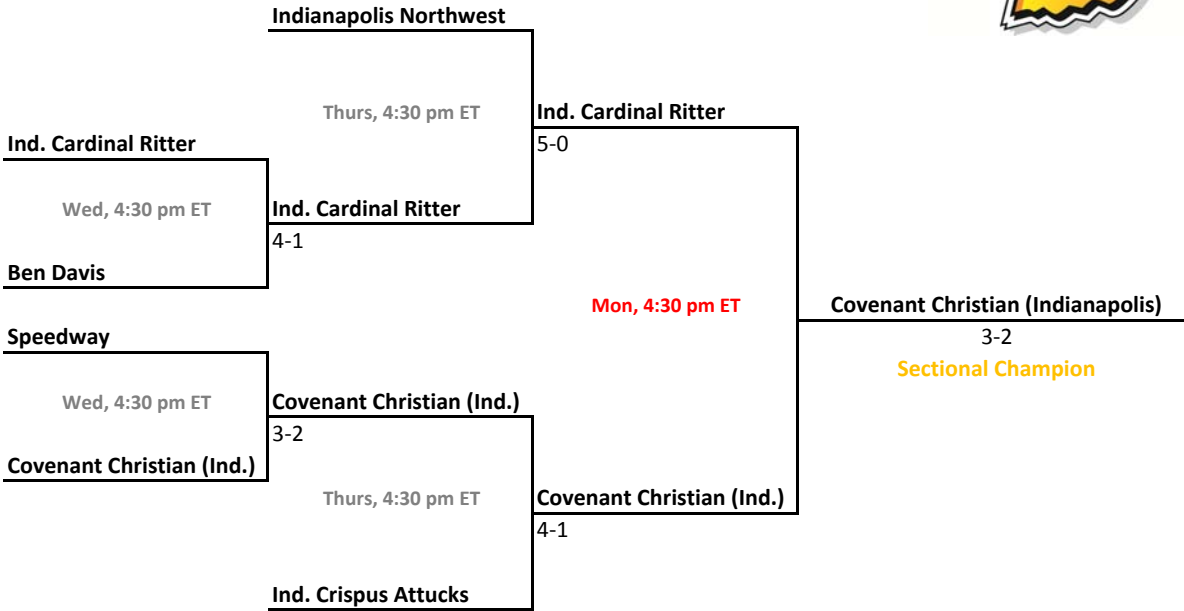

Sectional 8 | Center Grove (5 teams)

2012-13 IHSAA Girls Tennis

39th Annual Team State Tournament Series

Sectionals
May 15-18, 2013

Sectional 11 | Ben Davis (6 teams)

Sectional 12 | Crawfordsville (5 teams)