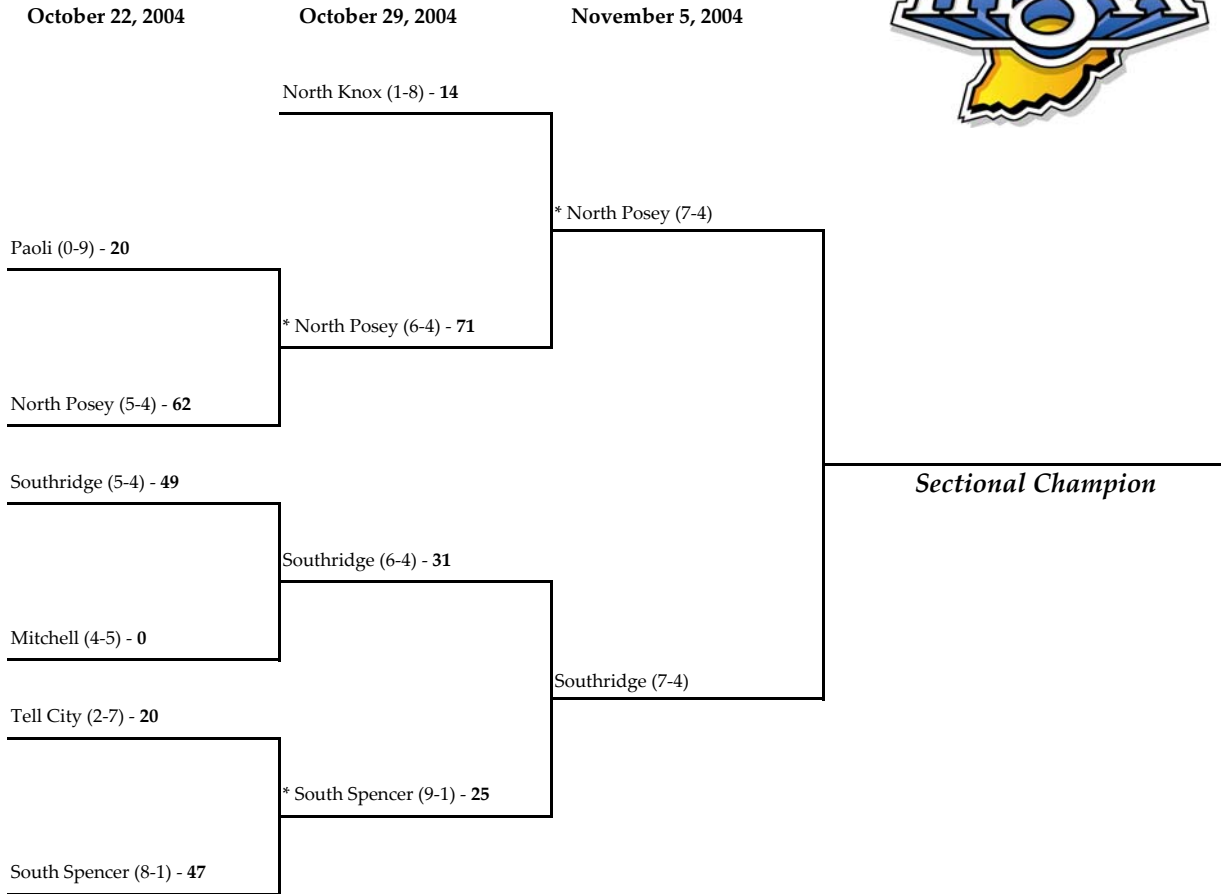

The 32nd Annual IHSAA Football State Tournament Series

Class 2A - Sectional #32

Note: For First Round games only, the first team drawn in each pairing will be the home team. The team that draws a first round bye will always be the visiting team.

All games begin at 7:00 p.m. local time unless otherwise indicated.

* - indicates the home team for second round and sectional championship games.