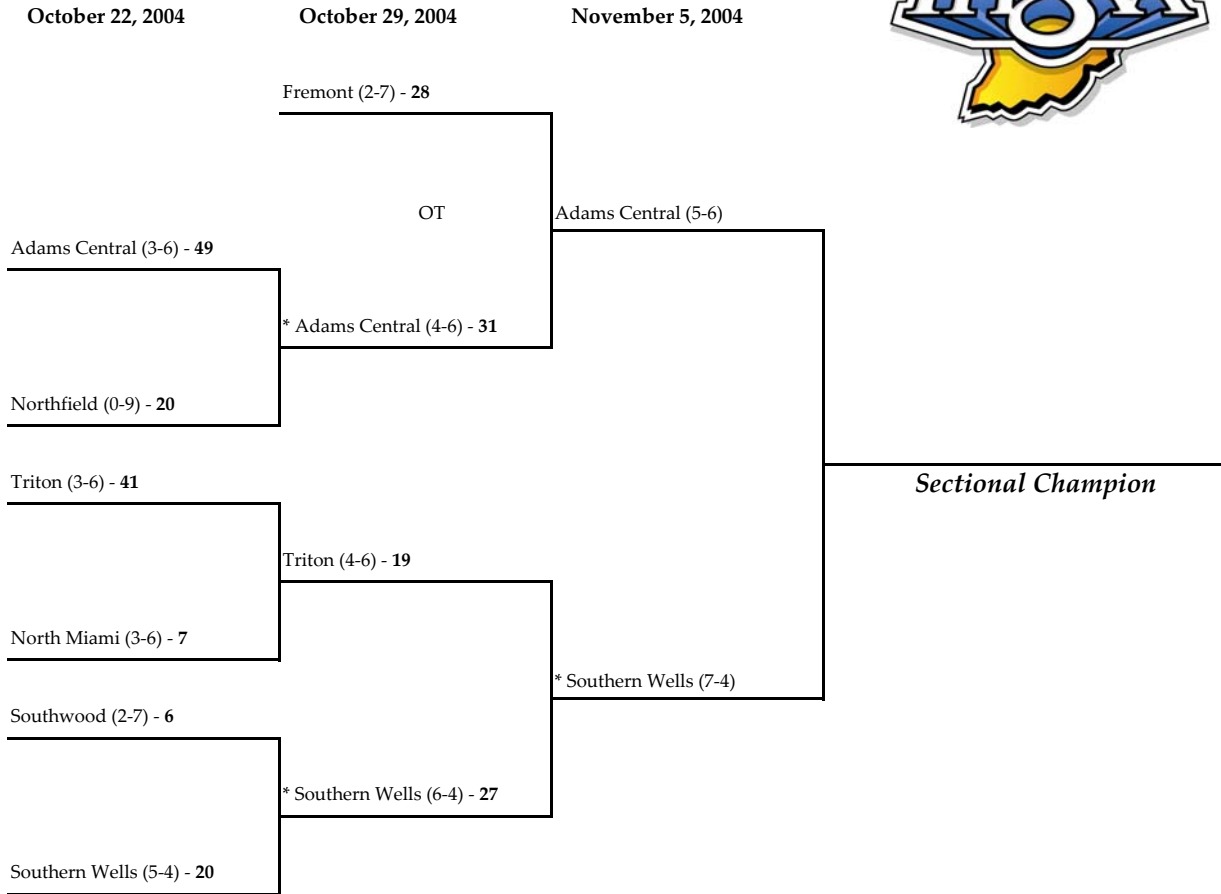

The 32nd Annual IHSAA Football State Tournament Series

Class 1A - Sectional #34

Note: For First Round games only, the first team drawn in each pairing will be the home team. The team that draws a first round bye will always be the visiting team.

All games begin at 7:00 p.m. local time unless otherwise indicated.

* - indicates the home team for second round and sectional championship games.