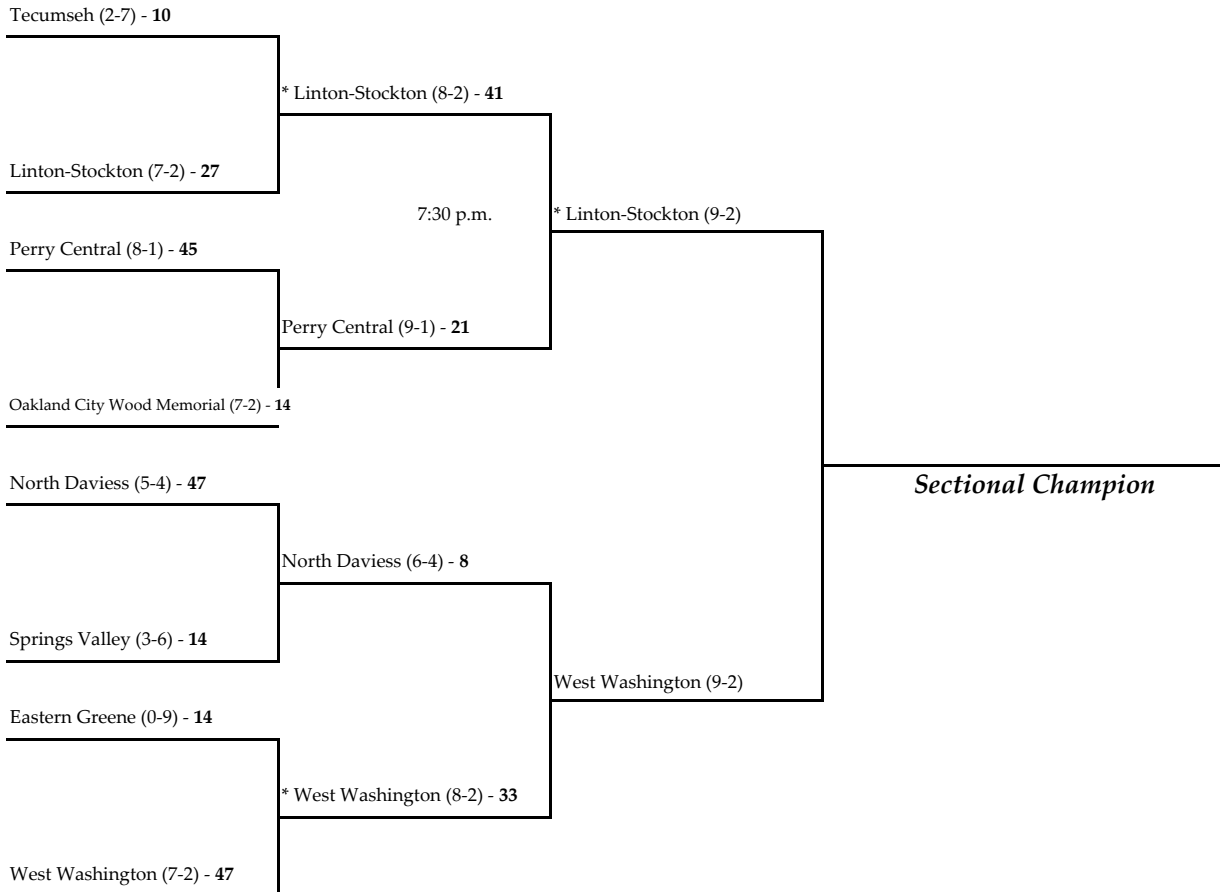

The 32nd Annual IHSAA Football State Tournament Series

Class 1A - Sectional #40

October 22, 2004

October 29, 2004

November 5, 2004

Note: For First Round games only, the first team drawn in each pairing will be the home team.

All games begin at 7:00 p.m. local time unless otherwise indicated.

* - indicates the home team for second round and sectional championship games.