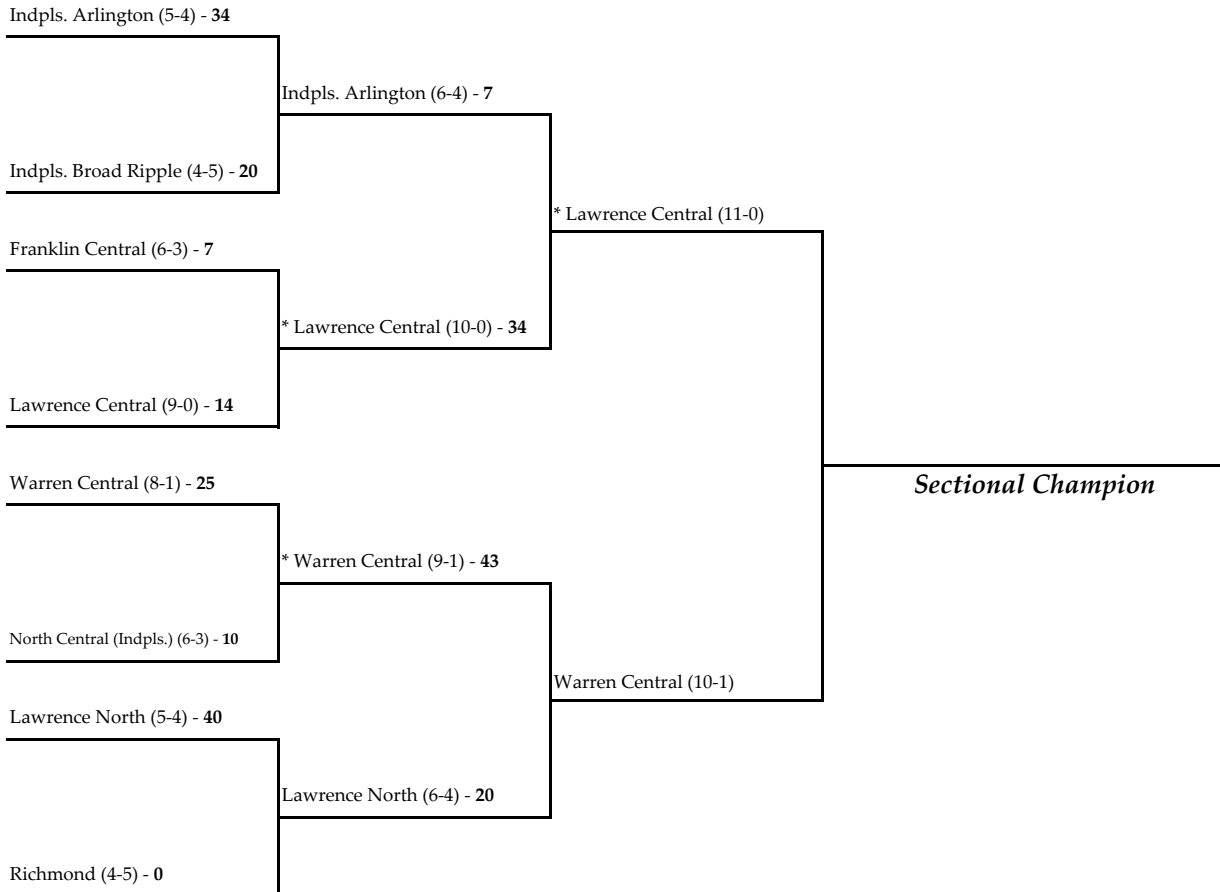

The 32nd Annual IHSAA Football State Tournament Series

Class 5A - Sectional #5

October 22, 2004

October 29, 2004

November 5, 2004

Note: For First Round games only, the first team drawn in each pairing will be the home team.

All games begin at 7:00 p.m. local time unless otherwise indicated.

* - indicates the home team for second round and sectional championship games.