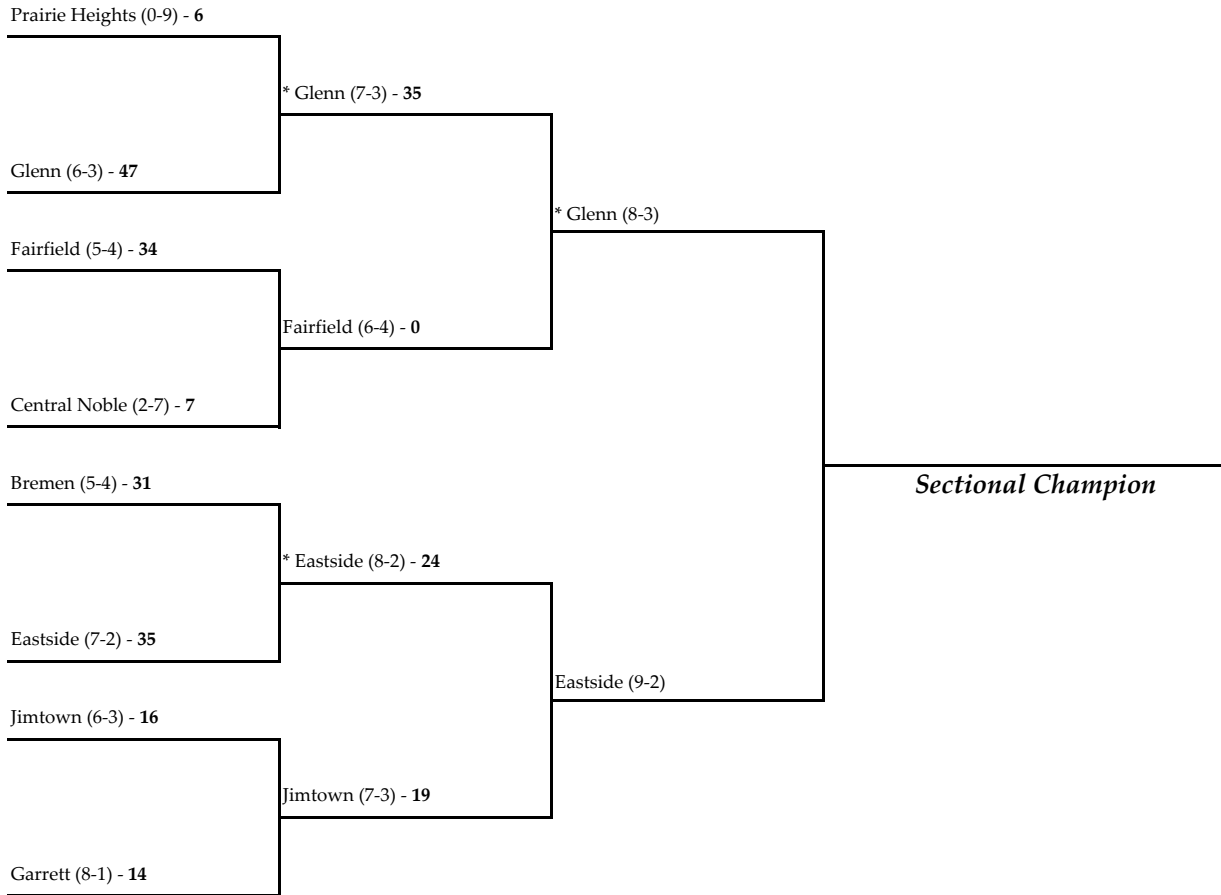

The 32nd Annual IHSAA Football State Tournament Series

Class 2A - Sectional #26

October 22, 2004

October 29, 2004

November 5, 2004

Note: For First Round games only, the first team drawn in each pairing will be the home team.

All games begin at 7:00 p.m. local time unless otherwise indicated.

* - indicates the home team for second round and sectional championship games.