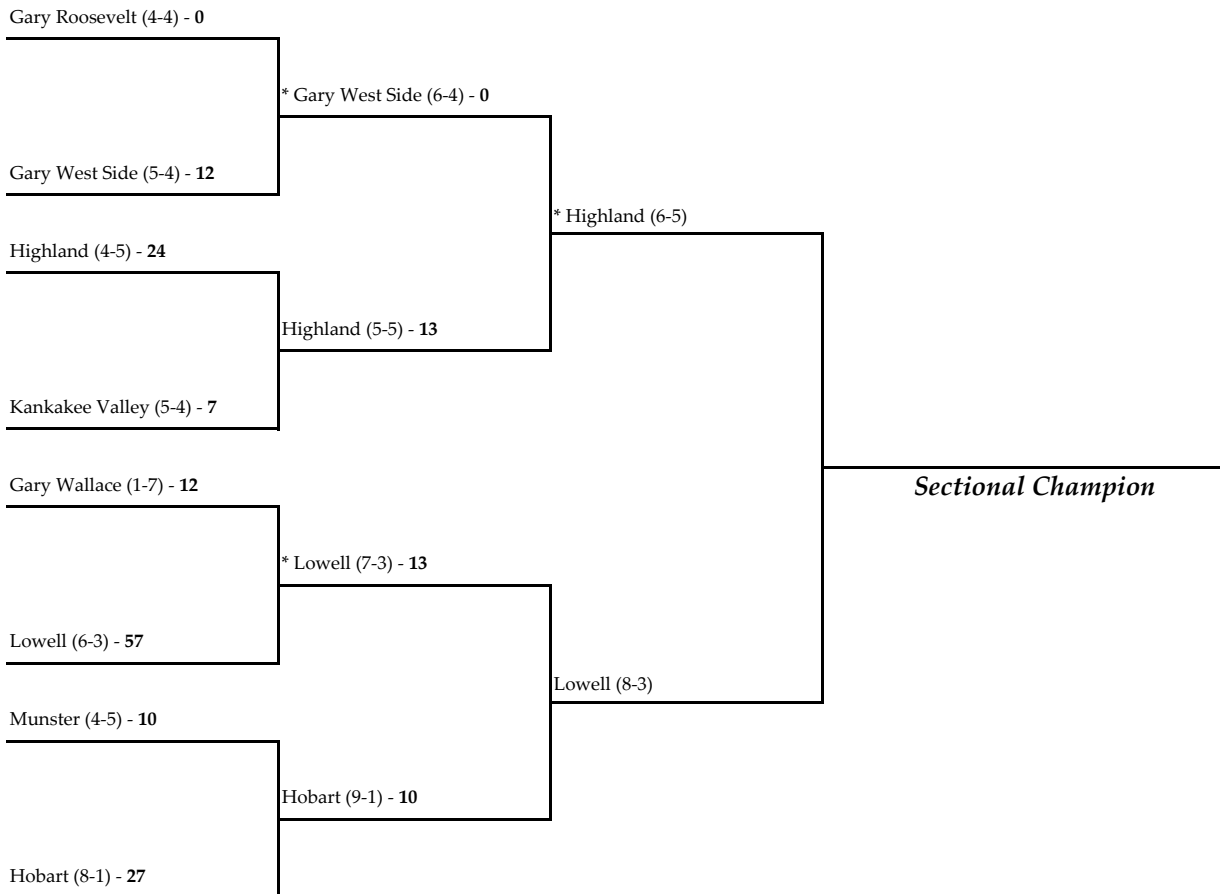

The 32nd Annual IHSAA Football State Tournament Series

Class 4A - Sectional #9

October 22, 2004

October 29, 2004

November 5, 2004

Note: For First Round games only, the first team drawn in each pairing will be the home team.

All games begin at 7:00 p.m. local time unless otherwise indicated.

* - indicates the home team for second round and sectional championship games.