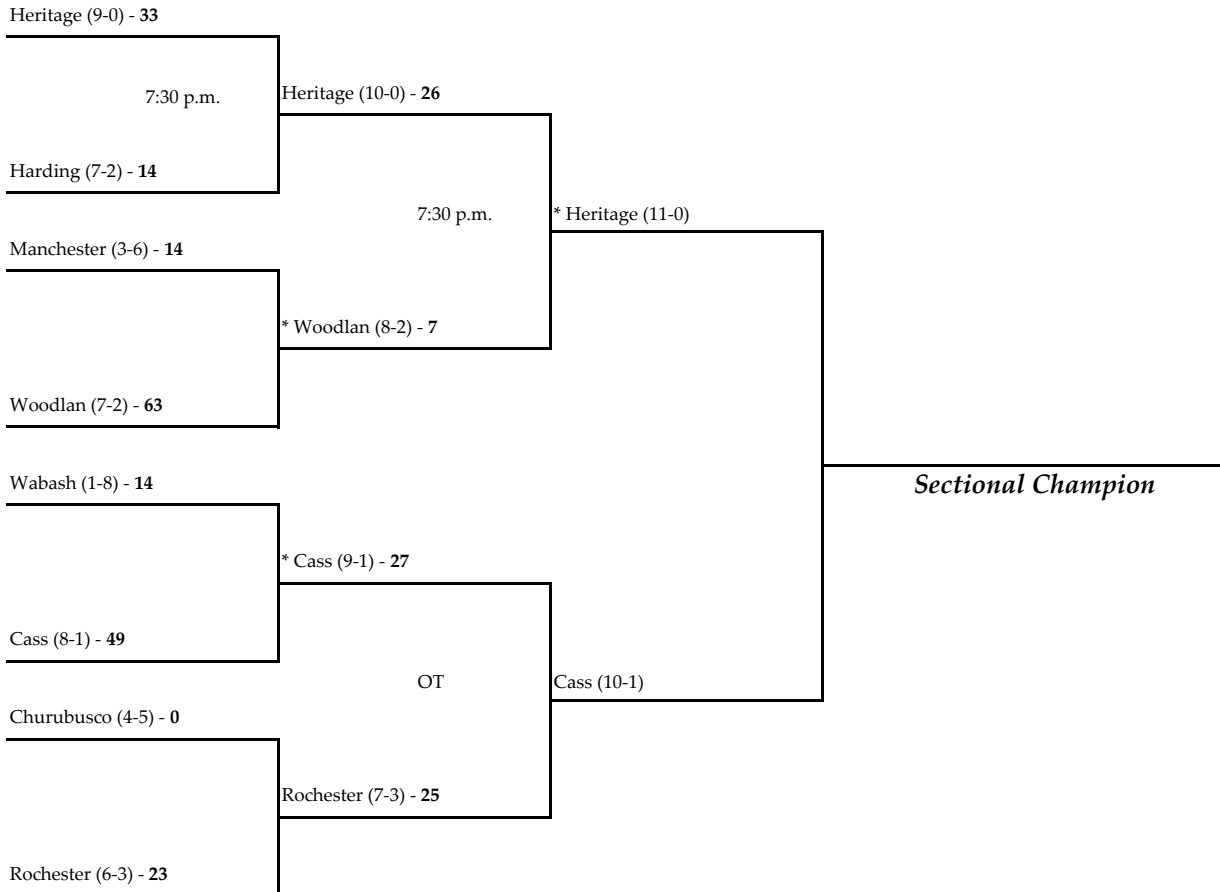

The 32nd Annual IHSAA Football State Tournament Series

Class 2A - Sectional #27

October 22, 2004

October 29, 2004

November 5, 2004

Note: For First Round games only, the first team drawn in each pairing will be the home team.

All games begin at 7:00 p.m. local time unless otherwise indicated.

* - indicates the home team for second round and sectional championship games.