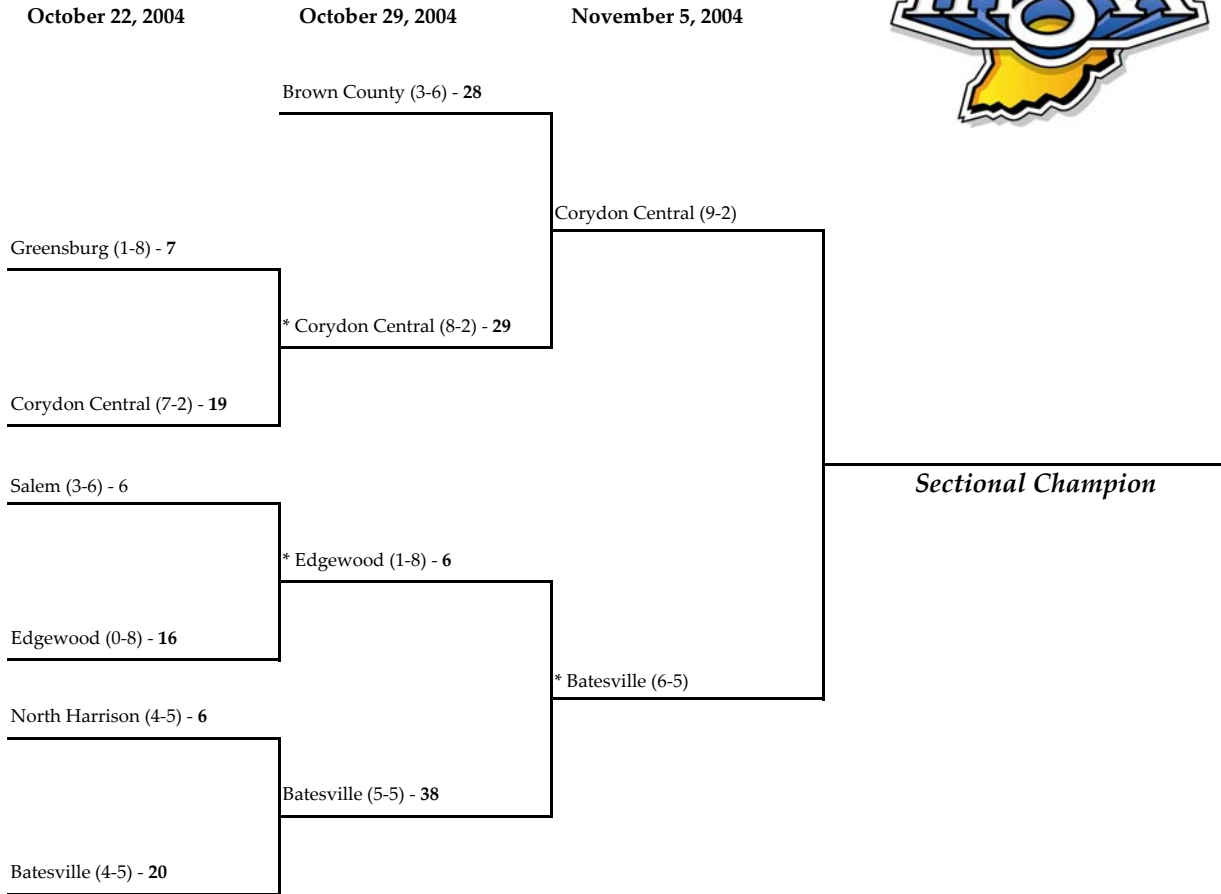

The 32nd Annual IHSAA Football State Tournament Series

Class 3A - Sectional #23

Note: For First Round games only, the first team drawn in each pairing will be the home team. The team that draws a first round bye will always be the visiting team.

All games begin at 7:00 p.m. local time unless otherwise indicated.

* - indicates the home team for second round and sectional championship games.