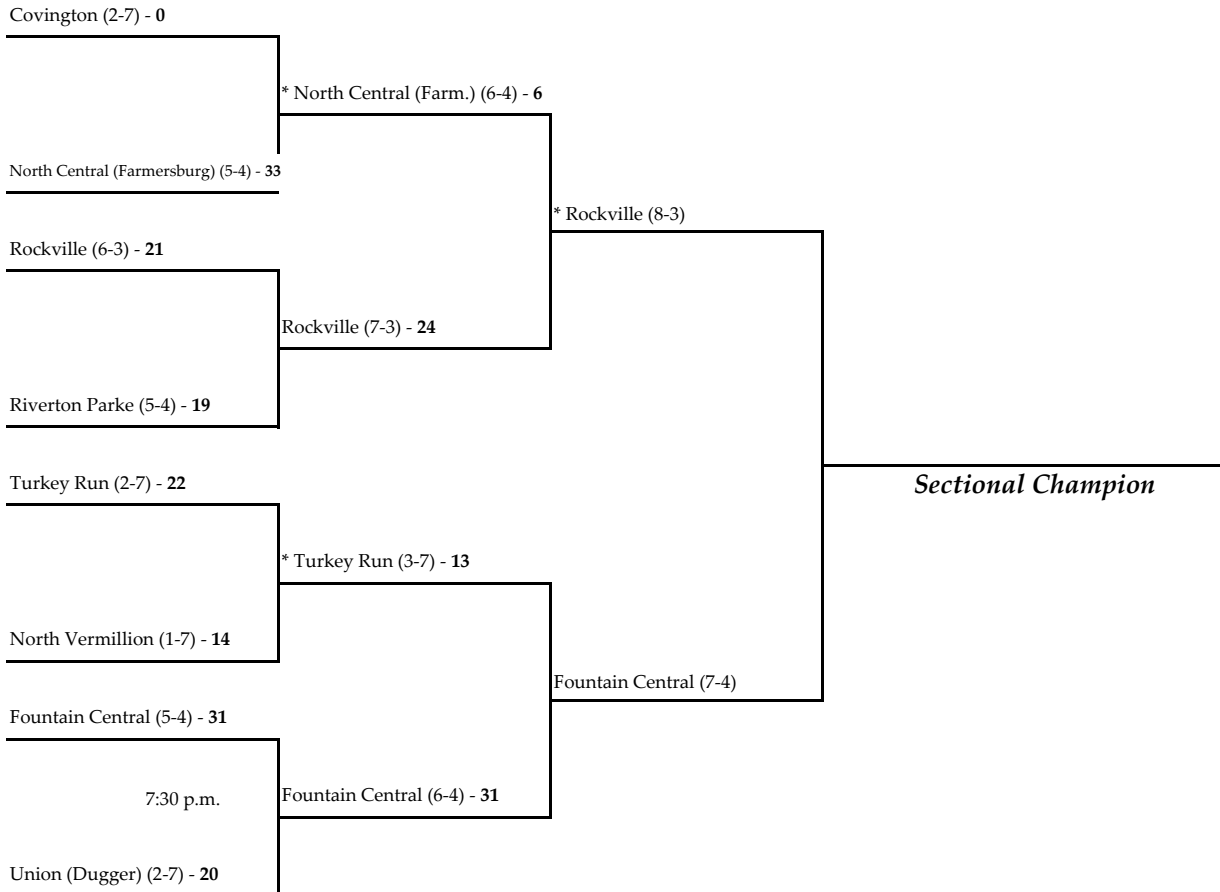

The 32nd Annual IHSAA Football State Tournament Series

Class 1A - Sectional #39

October 22, 2004

October 29, 2004

November 5, 2004

Note: For First Round games only, the first team drawn in each pairing will be the home team.

All games begin at 7:00 p.m. local time unless otherwise indicated.

* - indicates the home team for second round and sectional championship games.