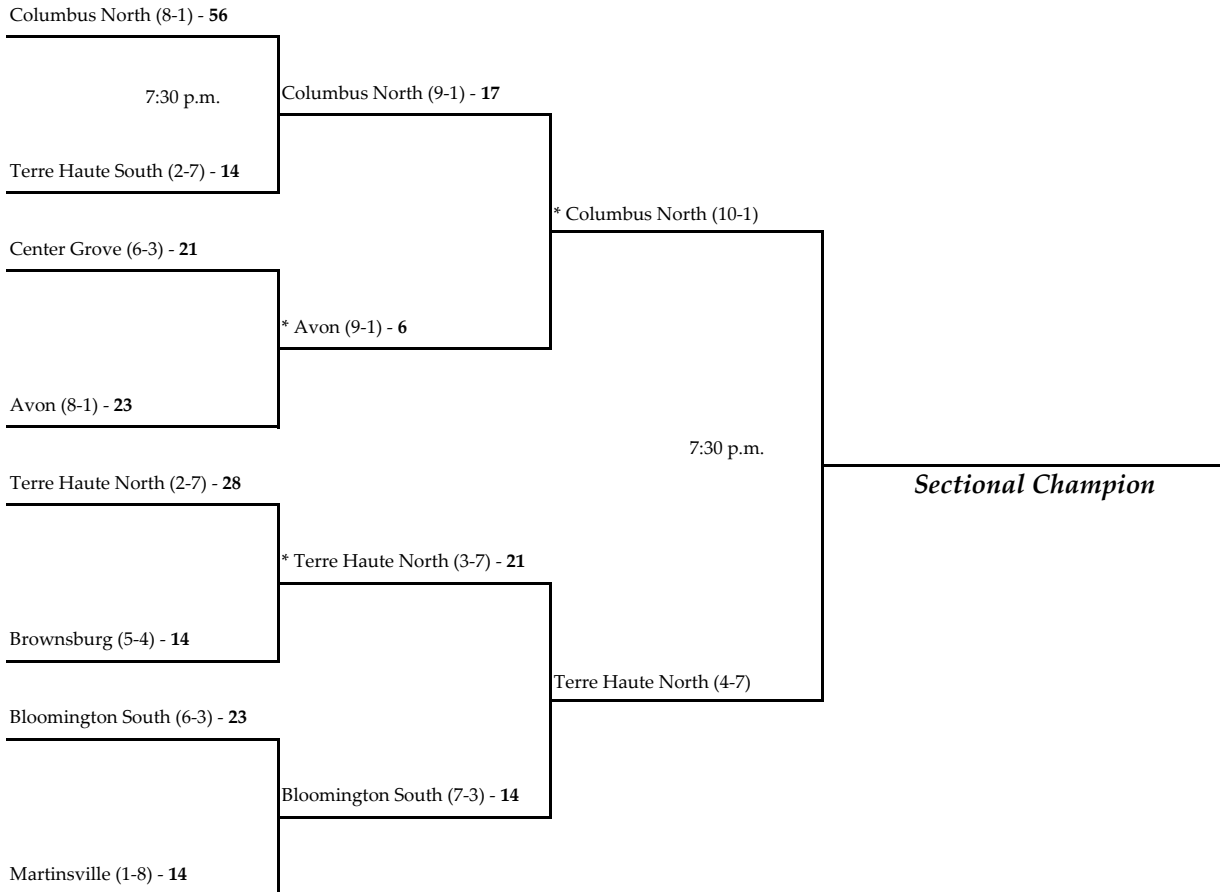

The 32nd Annual IHSAA Football State Tournament Series

Class 5A - Sectional #7

October 22, 2004

October 29, 2004

November 5, 2004

Note: For First Round games only, the first team drawn in each pairing will be the home team.

All games begin at 7:00 p.m. local time unless otherwise indicated.

* - indicates the home team for second round and sectional championship games.