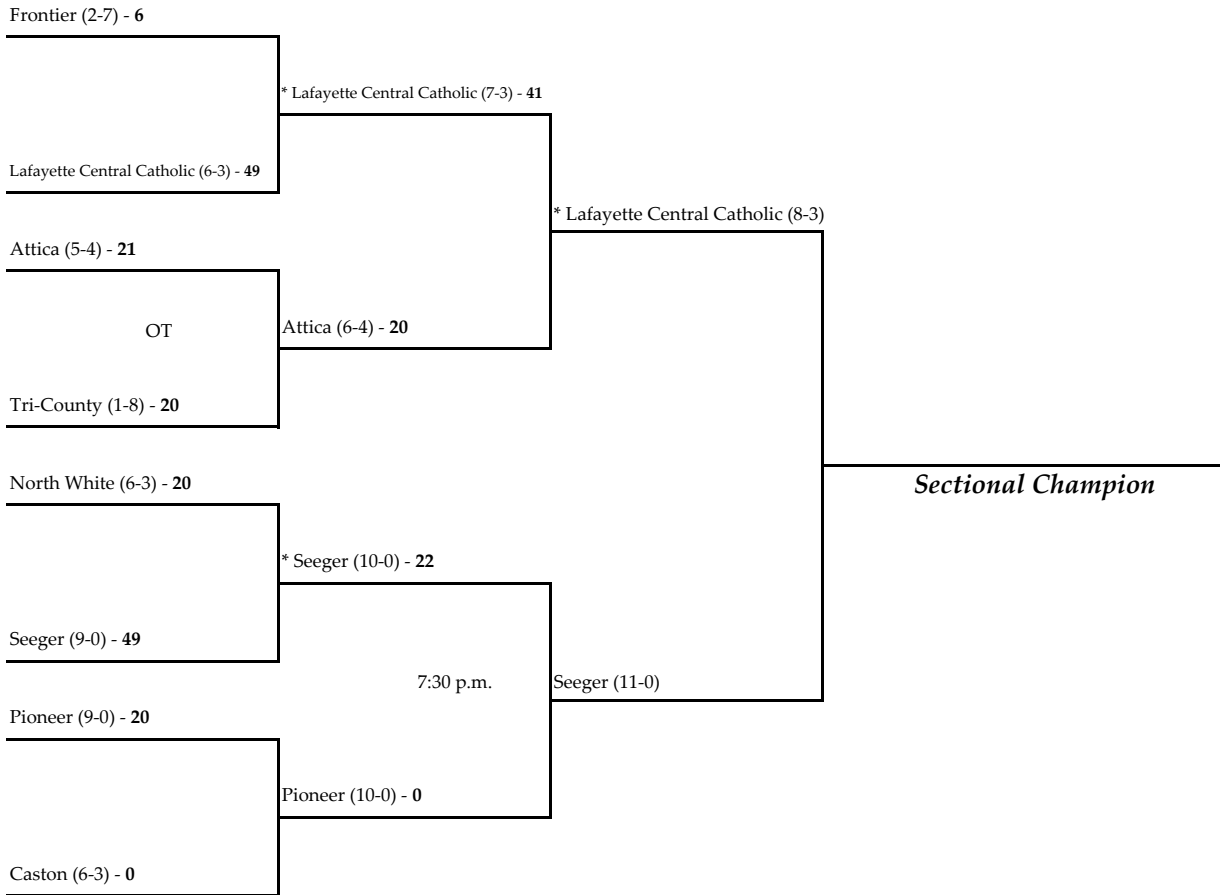

The 32nd Annual IHSAA Football State Tournament Series

Class 1A - Sectional #35

October 22, 2004

October 29, 2004

November 5, 2004

Note: For First Round games only, the first team drawn in each pairing will be the home team.

All games begin at 7:00 p.m. local time unless otherwise indicated.

* - indicates the home team for second round and sectional championship games.