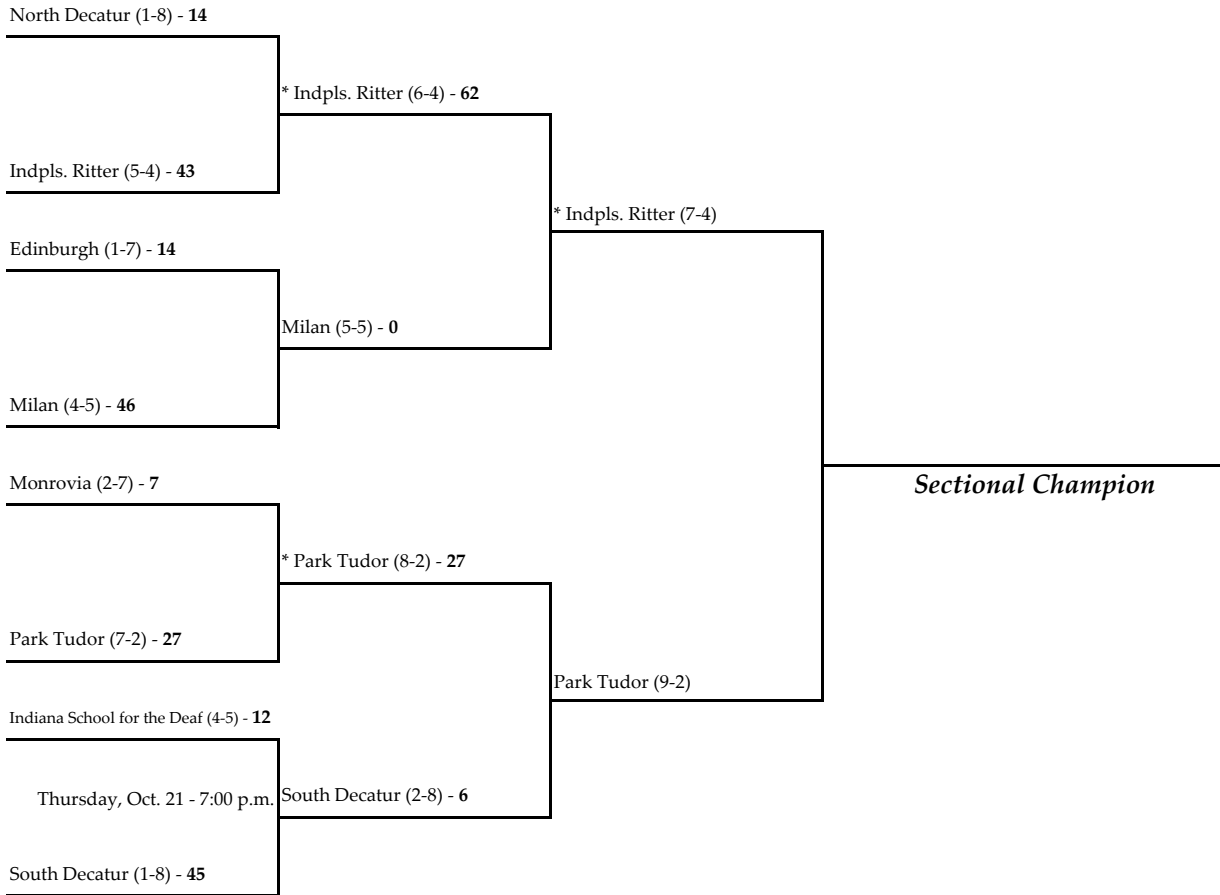

October 22, 2004

October 29, 2004

November 5, 2004