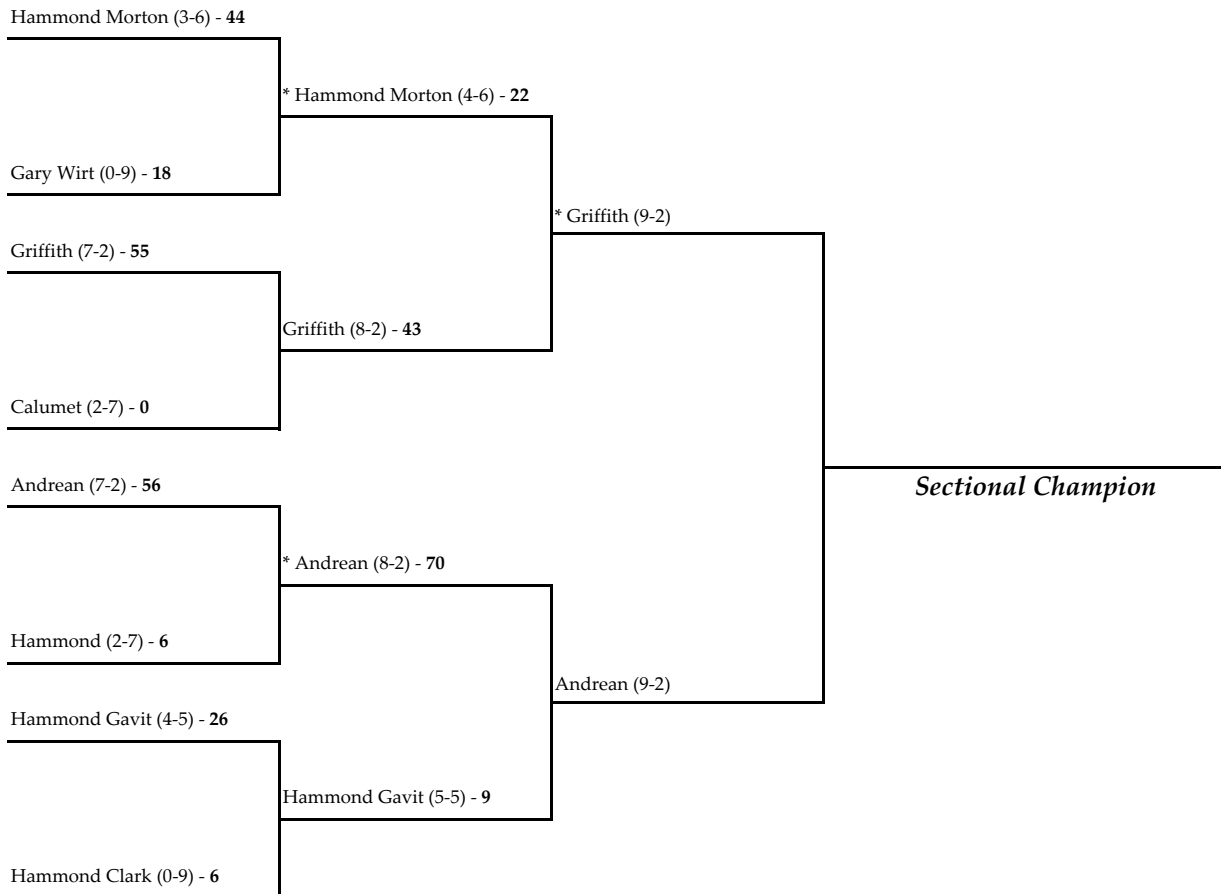

The 32nd Annual IHSAA Football State Tournament Series

Class 3A - Sectional #17

October 22, 2004

October 29, 2004

November 5, 2004

Note: For First Round games only, the first team drawn in each pairing will be the home team.

All games begin at 7:00 p.m. local time unless otherwise indicated.

* - indicates the home team for second round and sectional championship games.