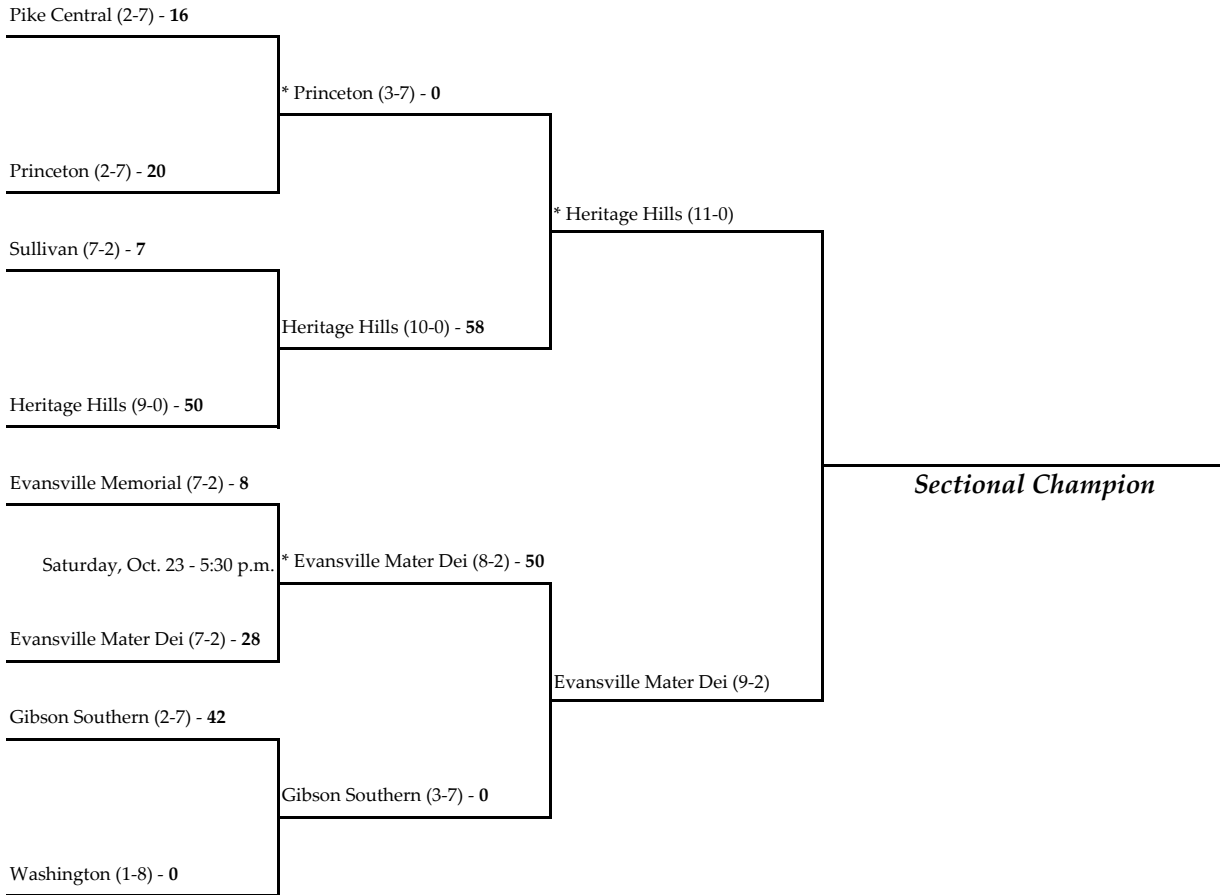

The 32nd Annual IHSAA Football State Tournament Series

Class 3A - Sectional #24

October 22, 2004

October 29, 2004

November 5, 2004

Note: For First Round games only, the first team drawn in each pairing will be the home team.

All games begin at 7:00 p.m. local time unless otherwise indicated.

* - indicates the home team for second round and sectional championship games.