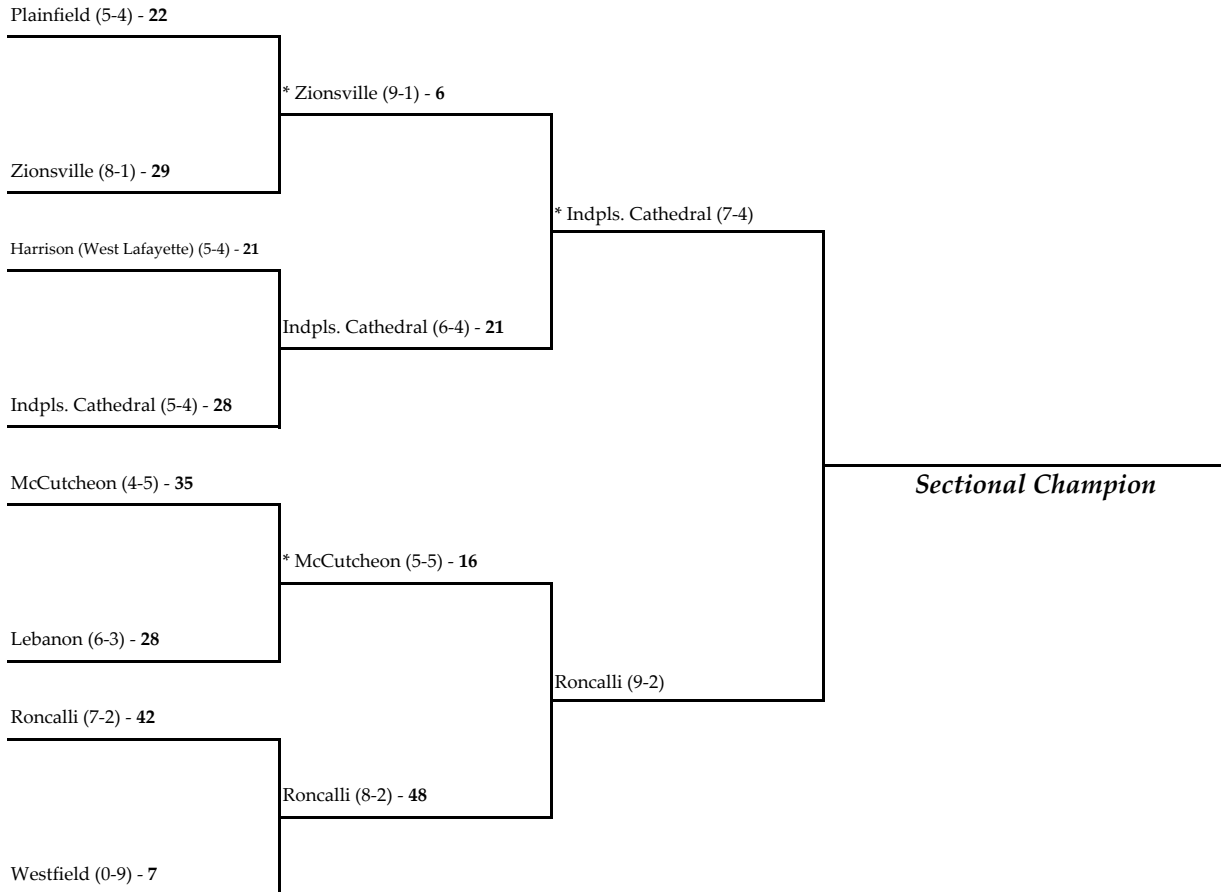

The 32nd Annual IHSAA Football State Tournament Series

Class 4A - Sectional #13

October 22, 2004

October 29, 2004

November 5, 2004

Note: For First Round games only, the first team drawn in each pairing will be the home team.

All games begin at 7:00 p.m. local time unless otherwise indicated.

* - indicates the home team for second round and sectional championship games.