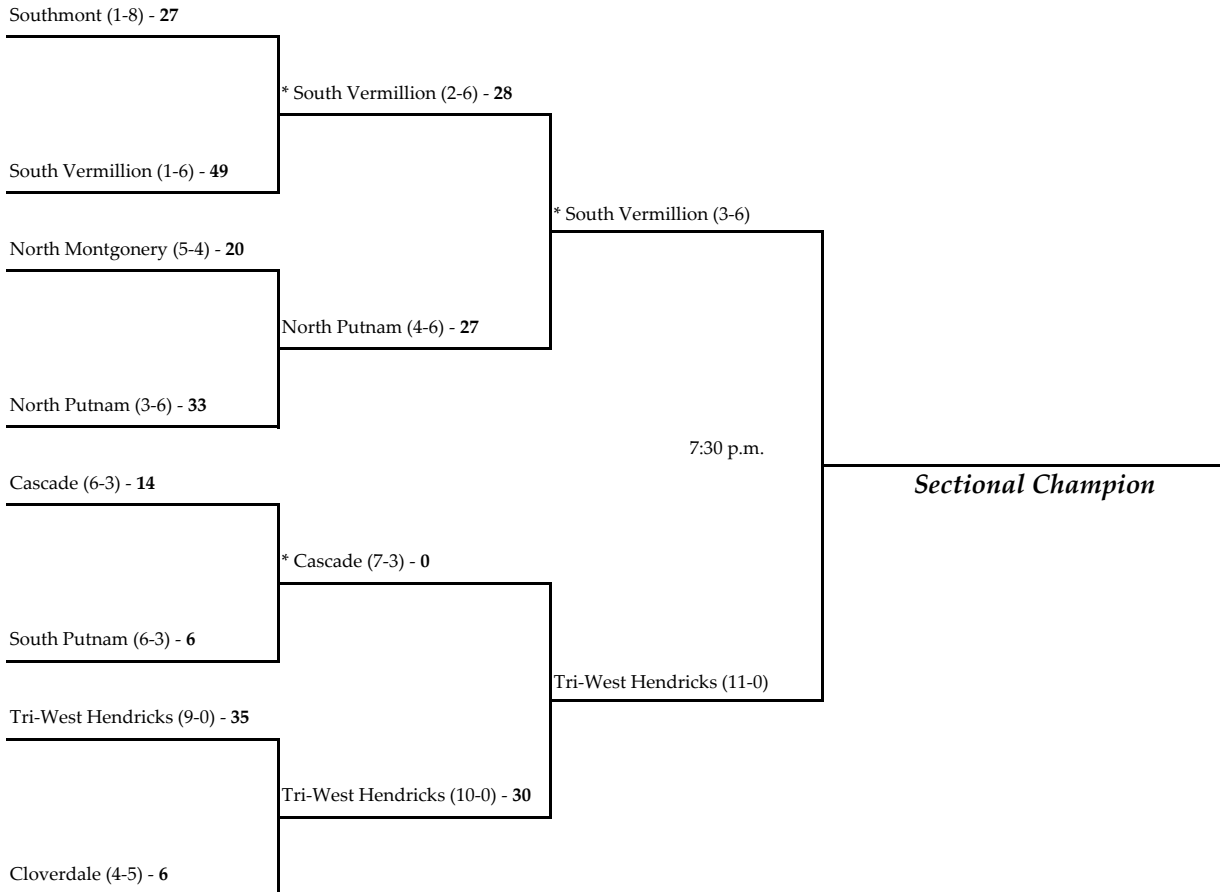

The 32nd Annual IHSAA Football State Tournament Series

Class 2A - Sectional #29

October 22, 2004

October 29, 2004

November 5, 2004

Note: For First Round games only, the first team drawn in each pairing will be the home team.

All games begin at 7:00 p.m. local time unless otherwise indicated.

* - indicates the home team for second round and sectional championship games.