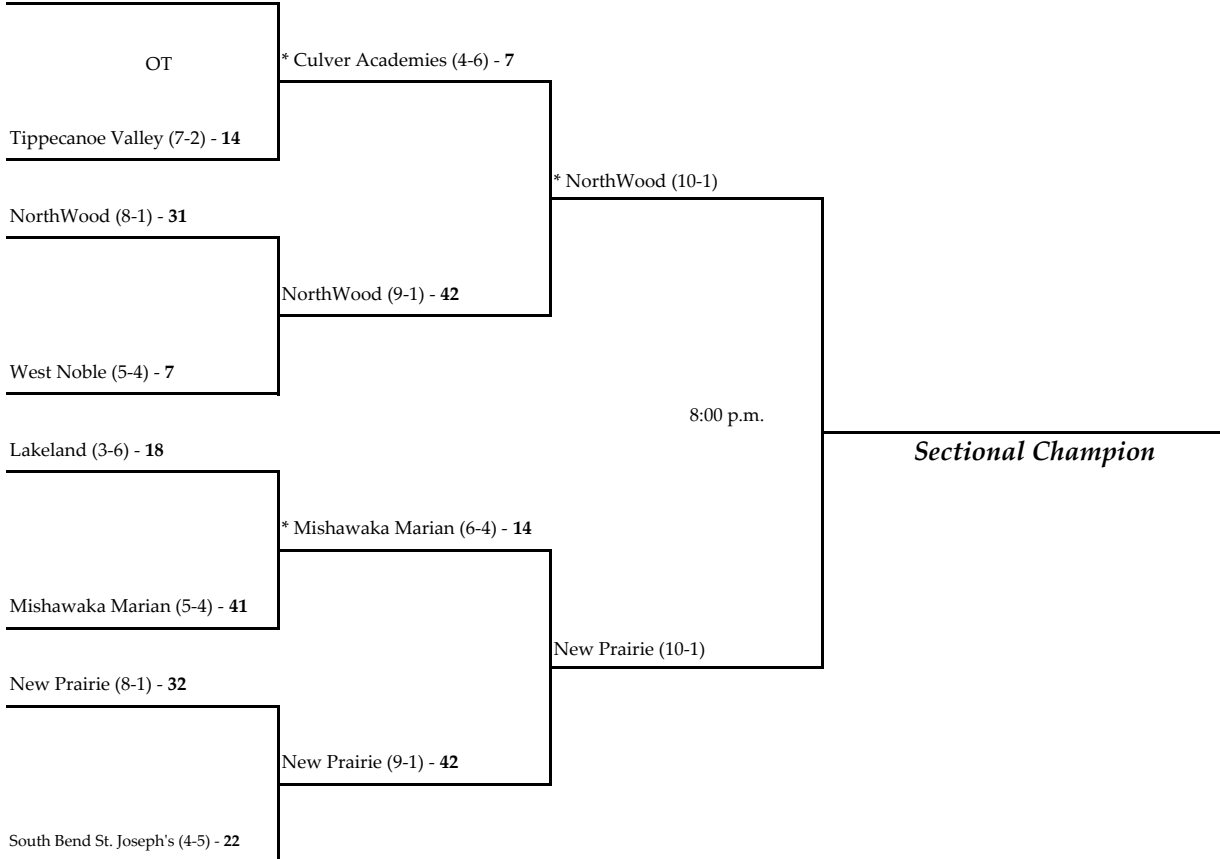

Culver Academies (3-6) - 17