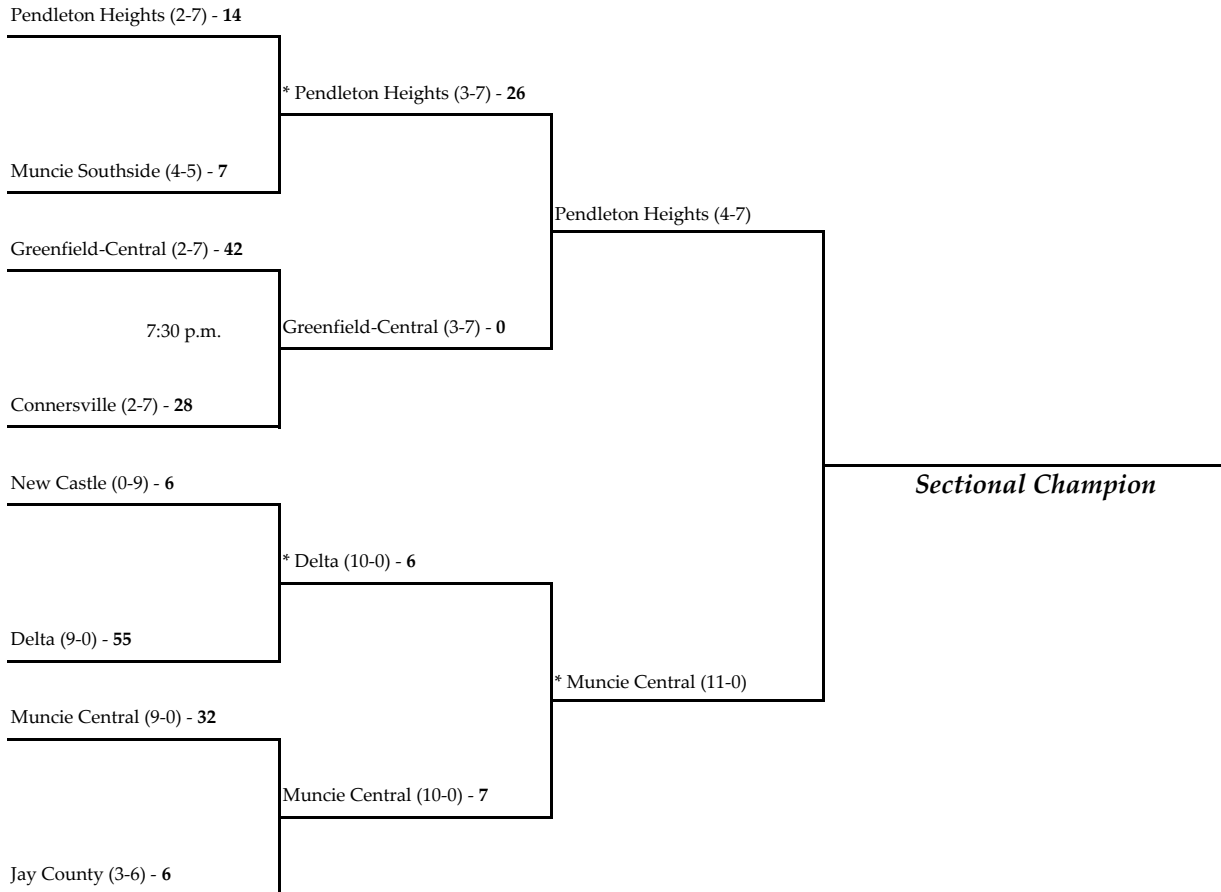

The 32nd Annual IHSAA Football State Tournament Series

Class 4A - Sectional #12

October 22, 2004

October 29, 2004

November 5, 2004

Note: For First Round games only, the first team drawn in each pairing will be the home team.

All games begin at 7:00 p.m. local time unless otherwise indicated.

* - indicates the home team for second round and sectional championship games.