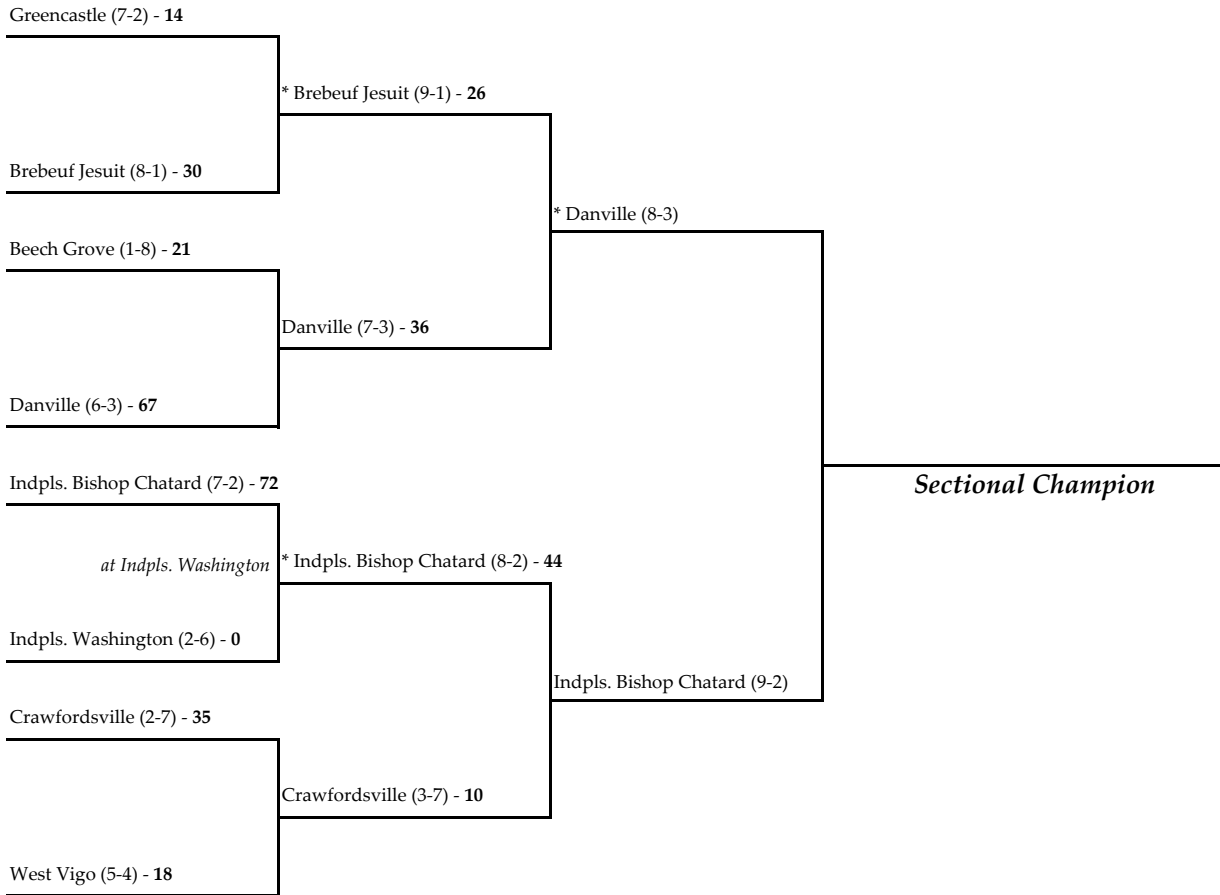

The 32nd Annual IHSAA Football State Tournament Series

Class 3A - Sectional #22

October 22, 2004

October 29, 2004

November 5, 2004

Note: For First Round games only, the first team drawn in each pairing will be the home team.

All games begin at 7:00 p.m. local time unless otherwise indicated.

* - indicates the home team for second round and sectional championship games.