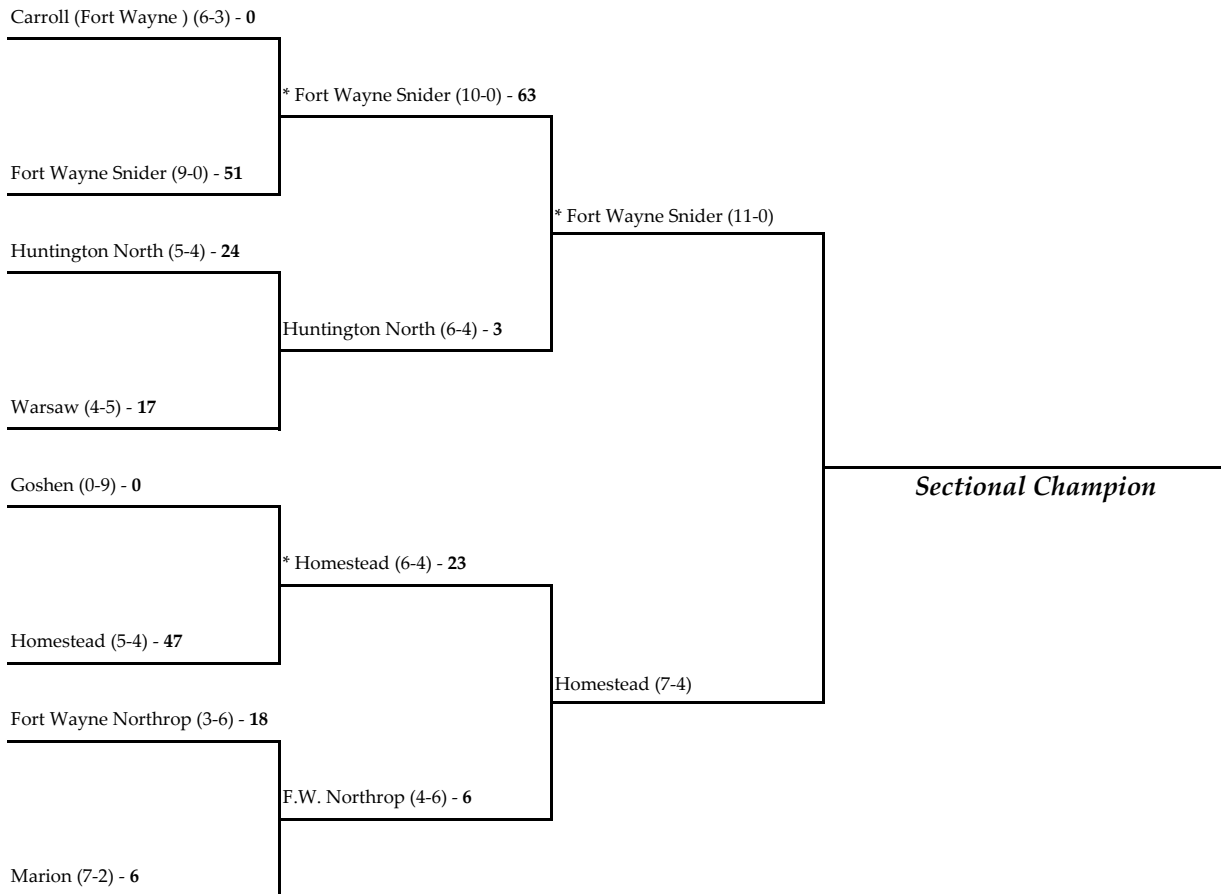

The 32nd Annual IHSAA Football State Tournament Series

Class 5A - Sectional #3

October 22, 2004

October 29, 2004

November 5, 2004

Note: For First Round games only, the first team drawn in each pairing will be the home team.

All games begin at 7:00 p.m. local time unless otherwise indicated.

* - indicates the home team for second round and sectional championship games.