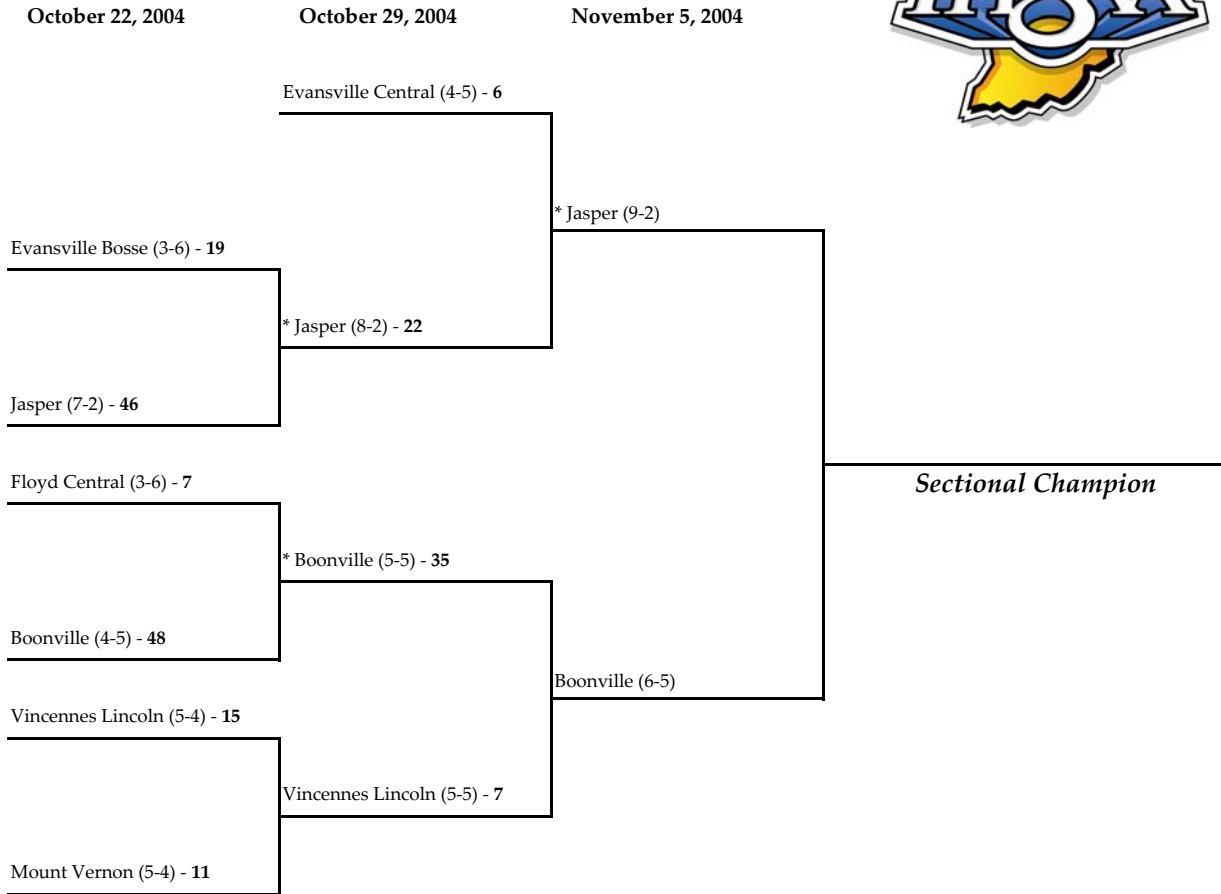

The 32nd Annual IHSAA Football State Tournament Series

Class 4A - Sectional #16

Note: For First Round games only, the first team drawn in each pairing will be the home team. The team that draws a first round bye will always be the visiting team.

All games begin at 7:00 p.m. local time unless otherwise indicated.

* - indicates the home team for second round and sectional championship games.