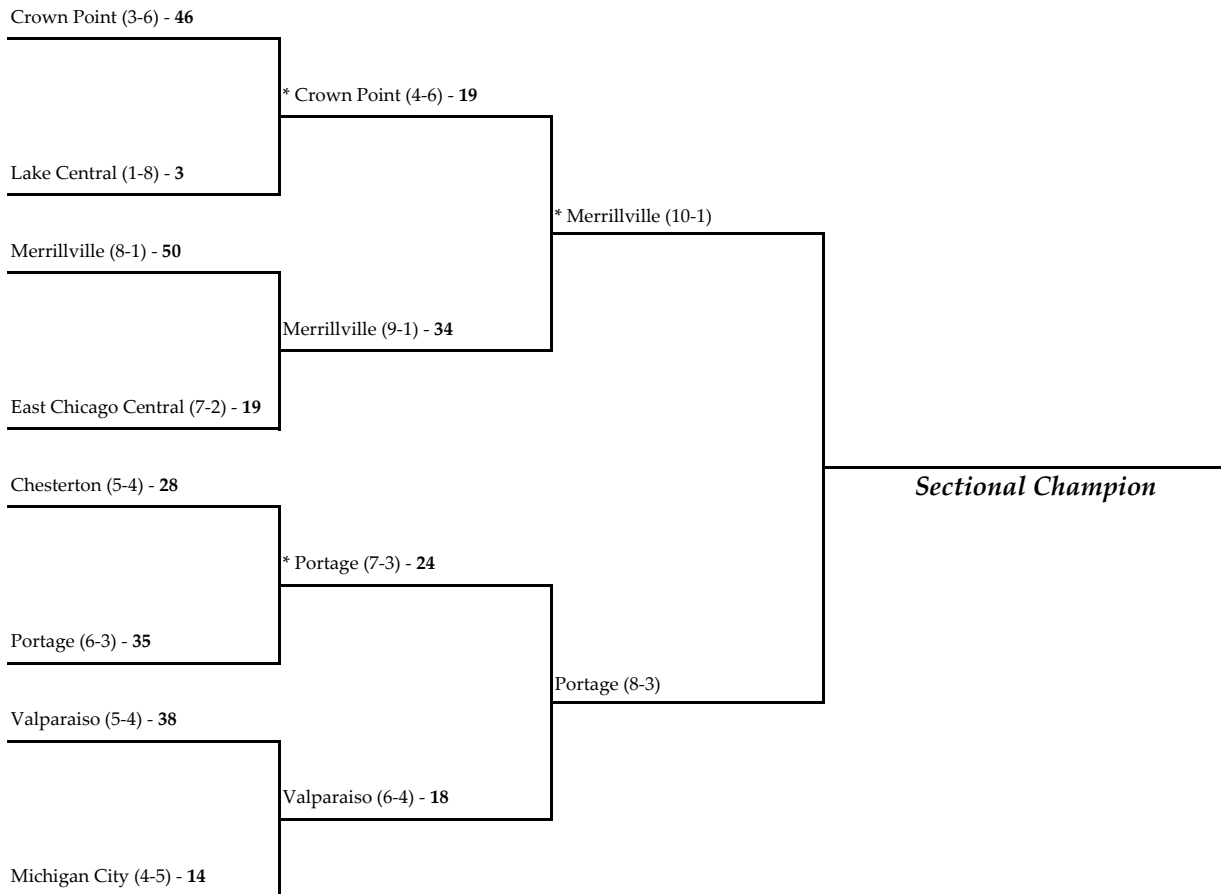

The 32nd Annual IHSAA Football State Tournament Series

Class 5A - Sectional #1

October 22, 2004

October 29, 2004

November 5, 2004

Note: For First Round games only, the first team drawn in each pairing will be the home team.

All games begin at 7:00 p.m. local time unless otherwise indicated.

* - indicates the home team for second round and sectional championship games.