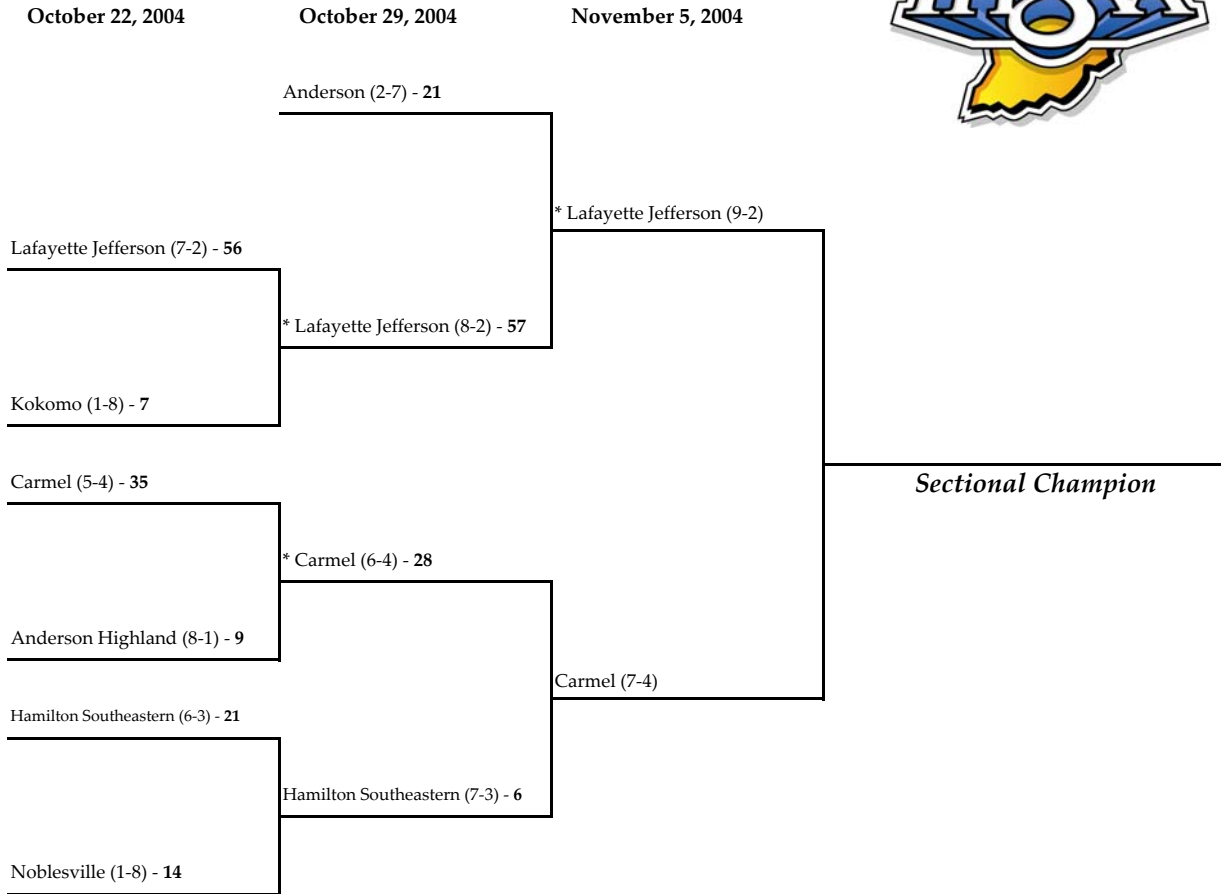

The 32nd Annual IHSAA Football State Tournament Series

Class 5A - Sectional #4

Note: For First Round games only, the first team drawn in each pairing will be the home team. The team that draws a first round bye will always be the visiting team.

All games begin at 7:00 p.m. local time unless otherwise indicated.

* - indicates the home team for second round and sectional championship games.