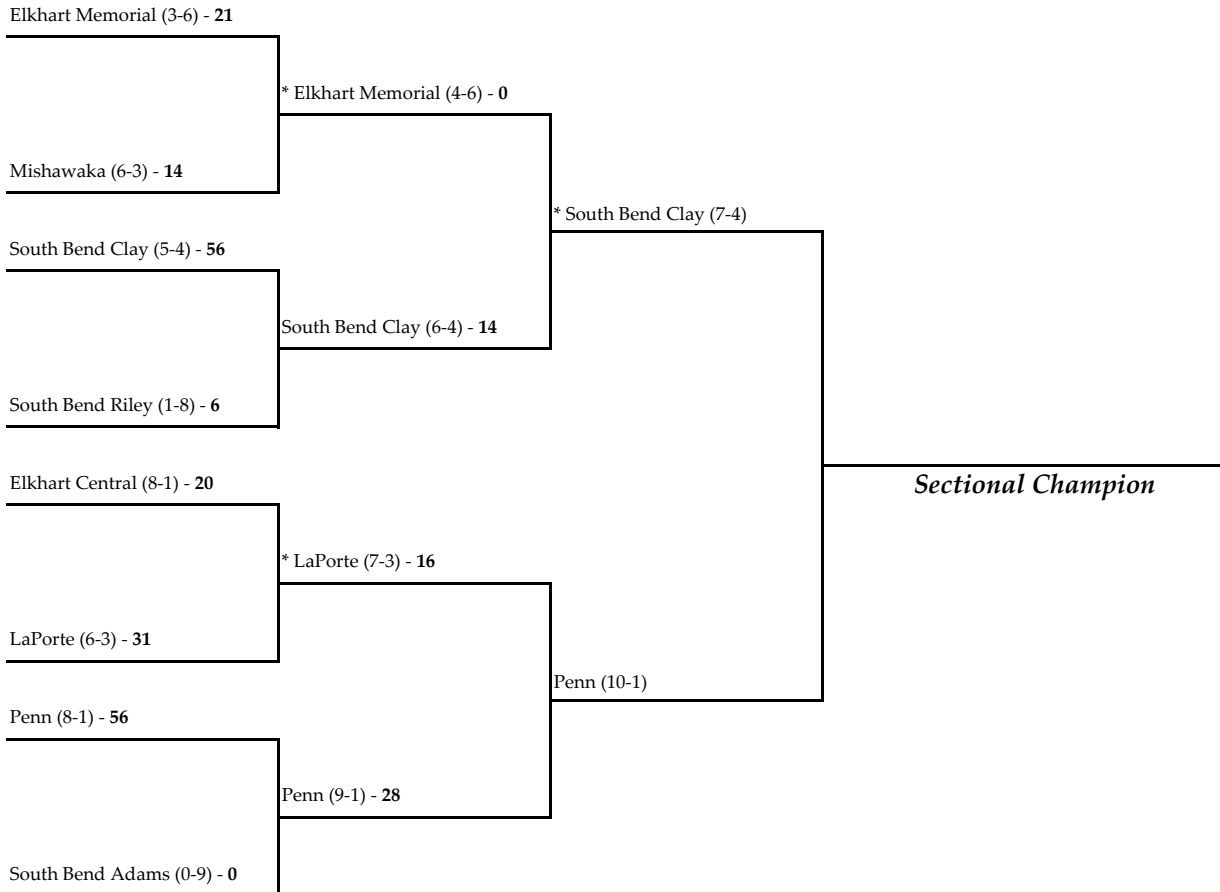

The 32nd Annual IHSAA Football State Tournament Series

Class 5A - Sectional #2

October 22, 2004

October 29, 2004

November 5, 2004

Note: For First Round games only, the first team drawn in each pairing will be the home team.

All games begin at 7:00 p.m. local time unless otherwise indicated.

* - indicates the home team for second round and sectional championship games.