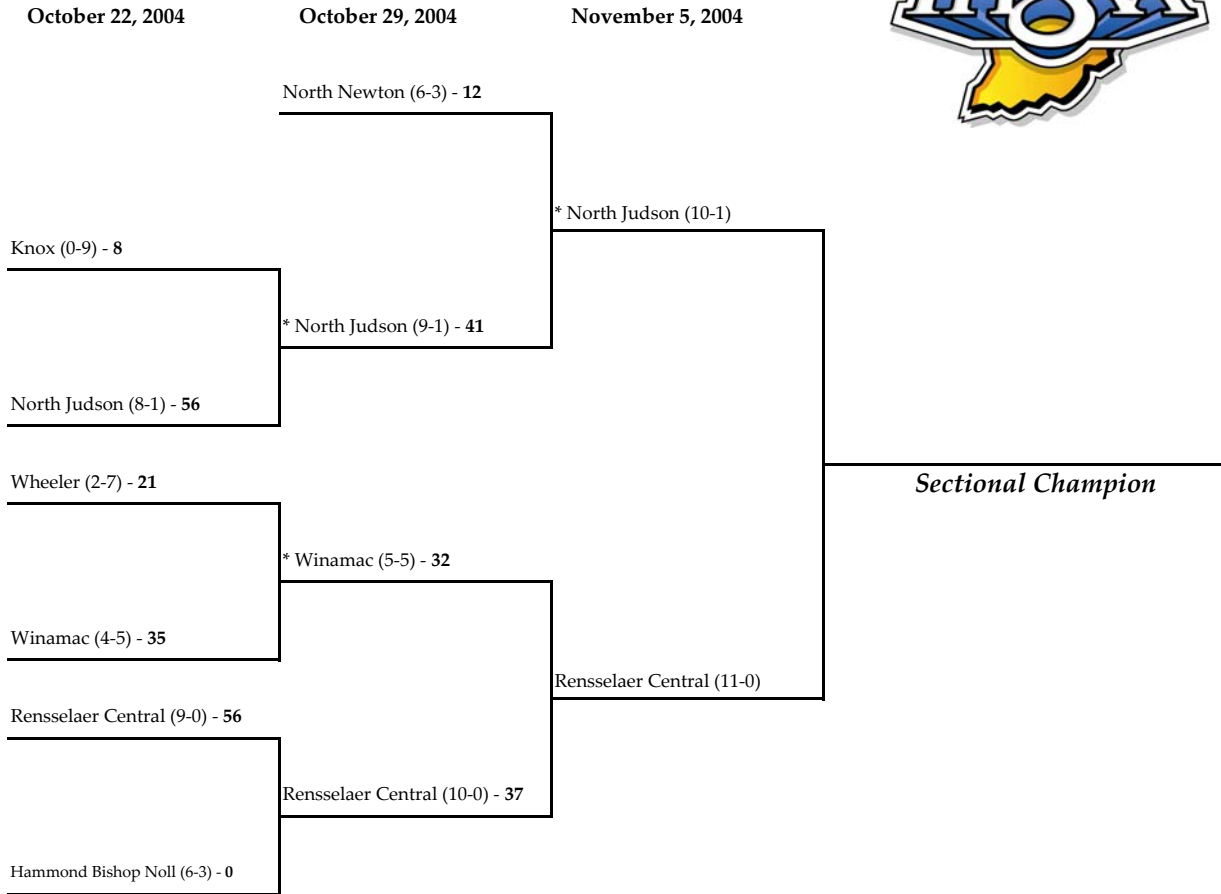

The 32nd Annual IHSAA Football State Tournament Series

Class 2A - Sectional #25

Note: For First Round games only, the first team drawn in each pairing will be the home team. The team that draws a first round bye will always be the visiting team.

All games begin at 7:00 p.m. local time unless otherwise indicated.

* - indicates the home team for second round and sectional championship games.