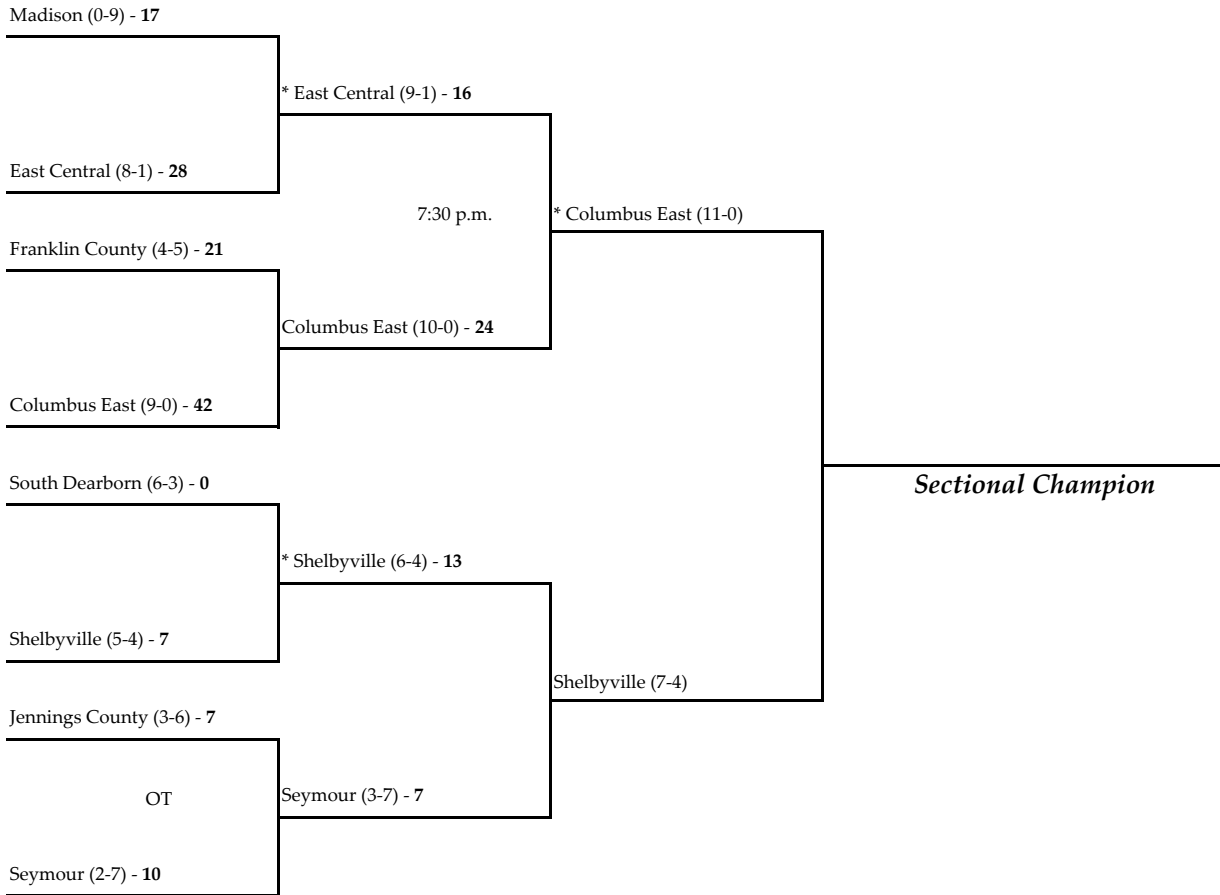

The 32nd Annual IHSAA Football State Tournament Series

Class 4A - Sectional #15

October 22, 2004

October 29, 2004

November 5, 2004

Note: For First Round games only, the first team drawn in each pairing will be the home team.

All games begin at 7:00 p.m. local time unless otherwise indicated.

* - indicates the home team for second round and sectional championship games.