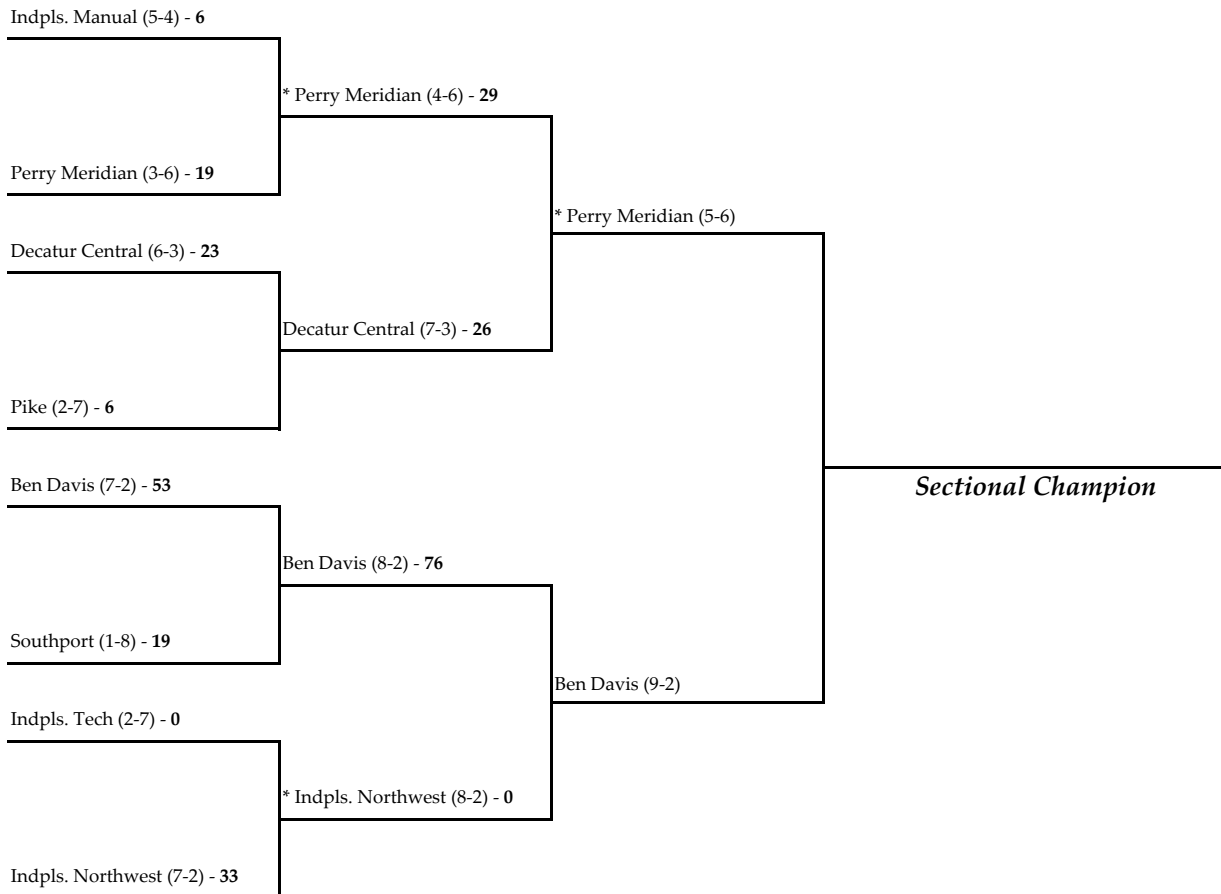

The 32nd Annual IHSAA Football State Tournament Series

Class 5A - Sectional #6

October 22, 2004

October 29, 2004

November 5, 2004

Note: For First Round games only, the first team drawn in each pairing will be the home team.

All games begin at 7:00 p.m. local time unless otherwise indicated.

* - indicates the home team for second round and sectional championship games.