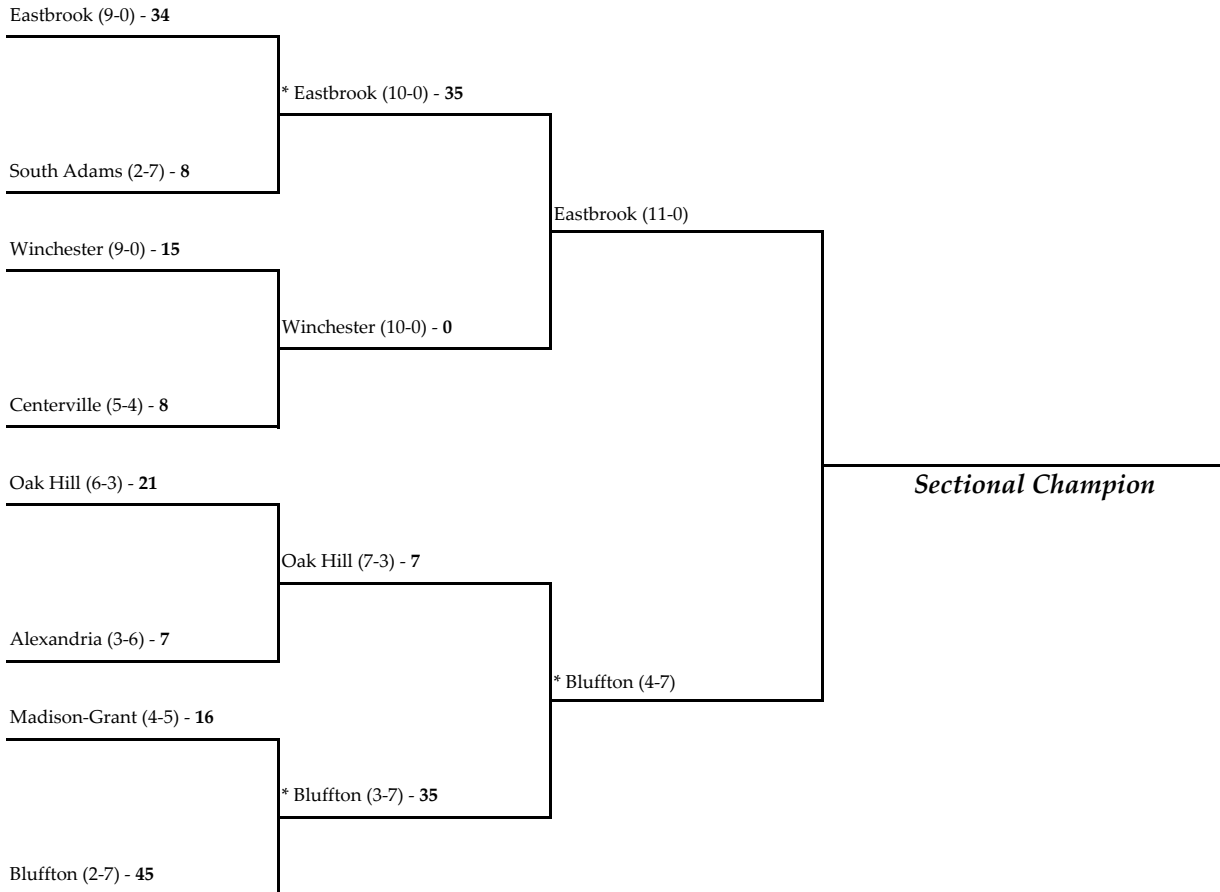

The 32nd Annual IHSAA Football State Tournament Series

Class 2A - Sectional #28

October 22, 2004

October 29, 2004

November 5, 2004

Note: For First Round games only, the first team drawn in each pairing will be the home team.

All games begin at 7:00 p.m. local time unless otherwise indicated.

* - indicates the home team for second round and sectional championship games.