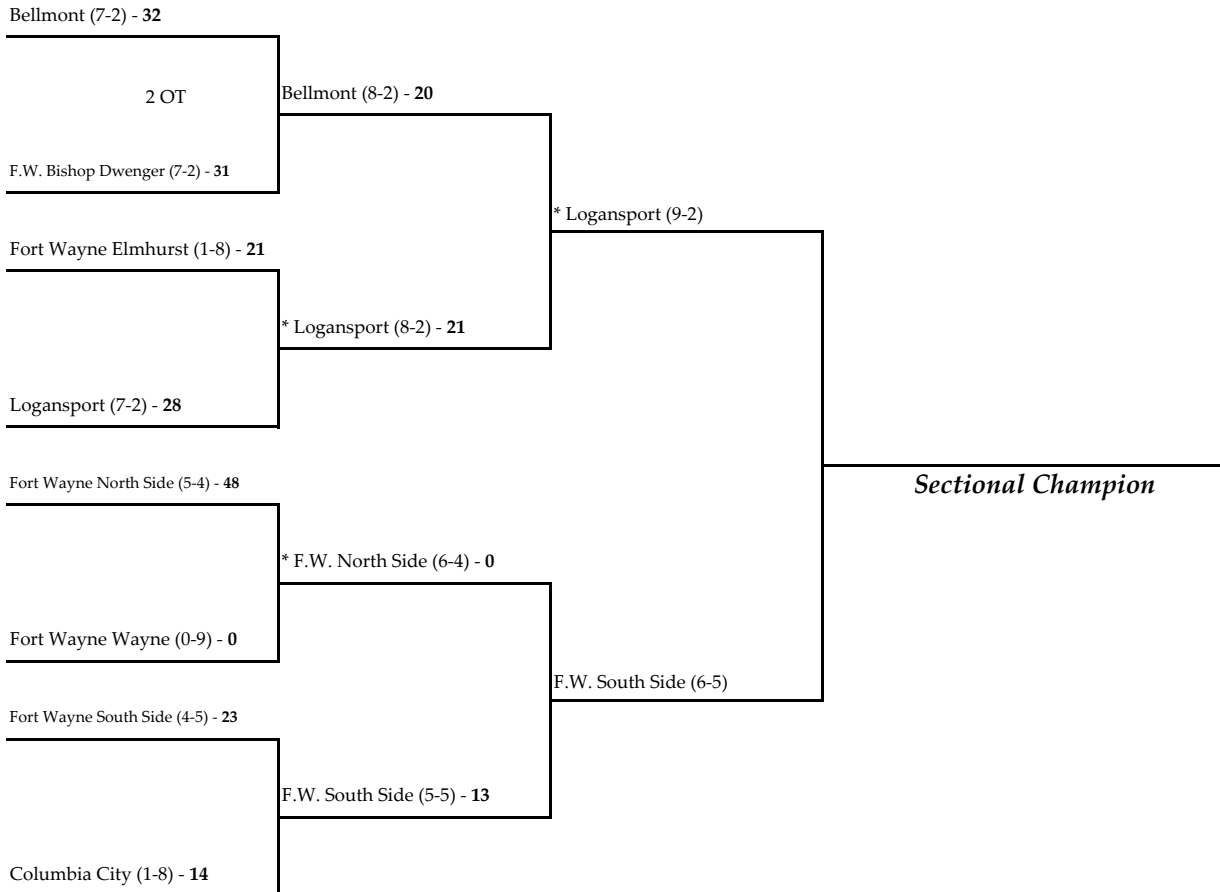

The 32nd Annual IHSAA Football State Tournament Series

Class 4A - Sectional #11

October 22, 2004

October 29, 2004

November 5, 2004

Note: For First Round games only, the first team drawn in each pairing will be the home team.

All games begin at 7:00 p.m. local time unless otherwise indicated.

* - indicates the home team for second round and sectional championship games.