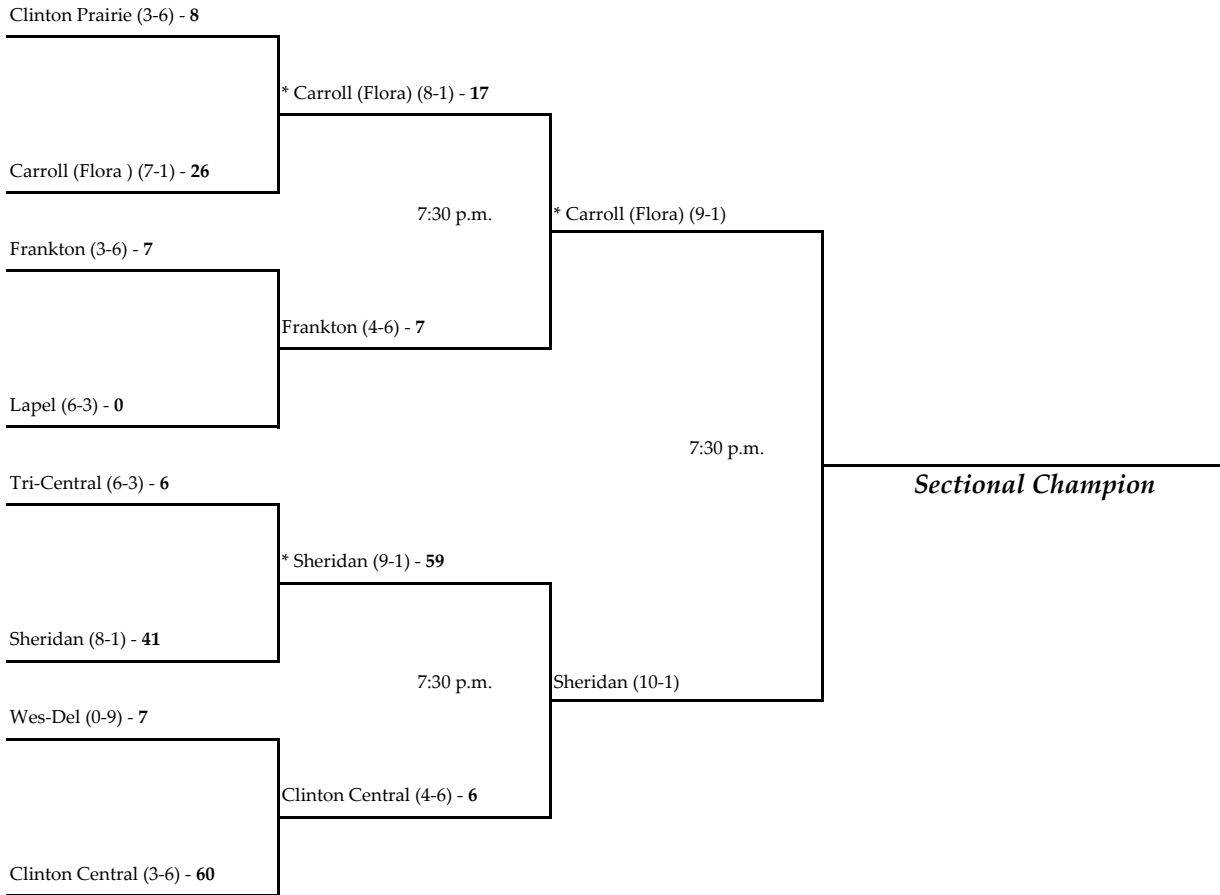

October 22, 2004

October 29, 2004

November 5, 2004