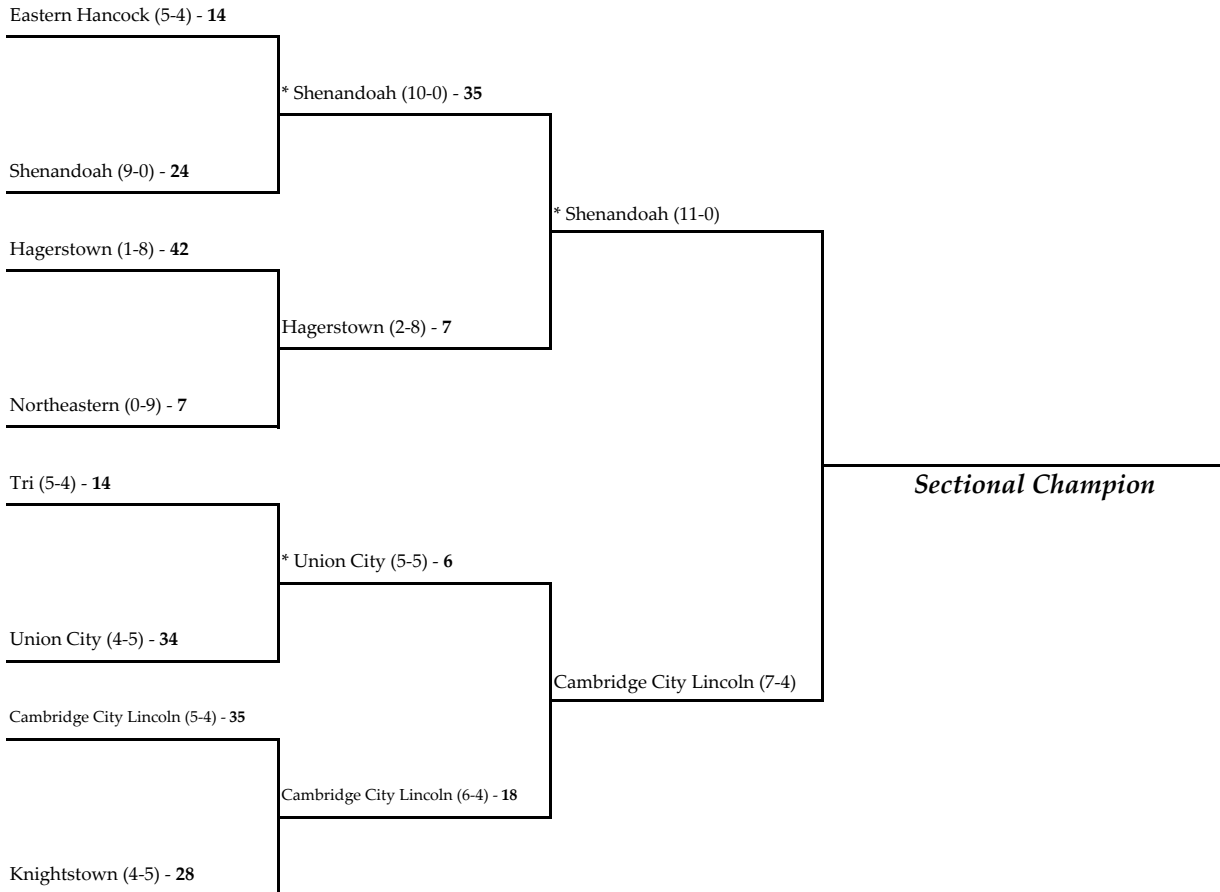

The 32nd Annual IHSAA Football State Tournament Series

Class 1A - Sectional #37

October 22, 2004

October 29, 2004

November 5, 2004

Note: For First Round games only, the first team drawn in each pairing will be the home team.

All games begin at 7:00 p.m. local time unless otherwise indicated.

* - indicates the home team for second round and sectional championship games.