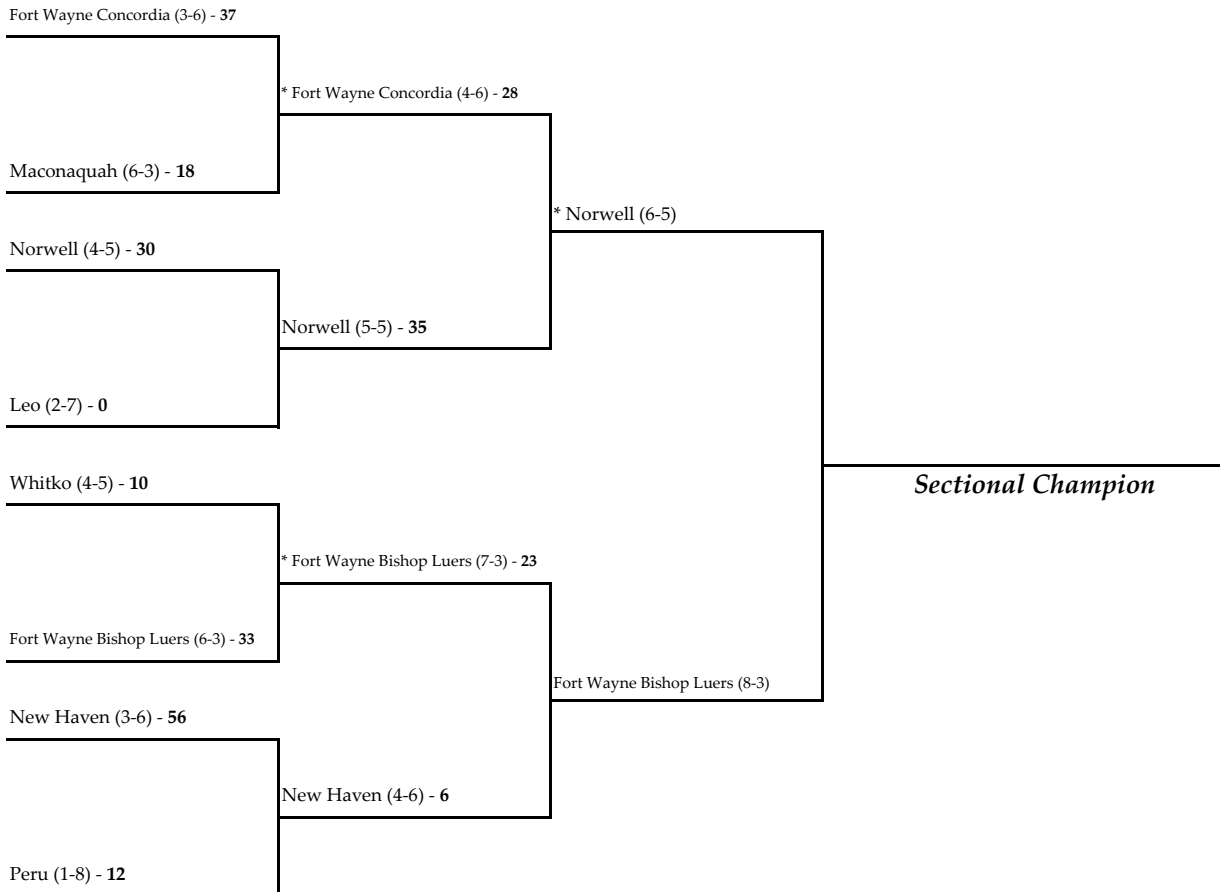

October 22, 2004

October 29, 2004

November 5, 2004