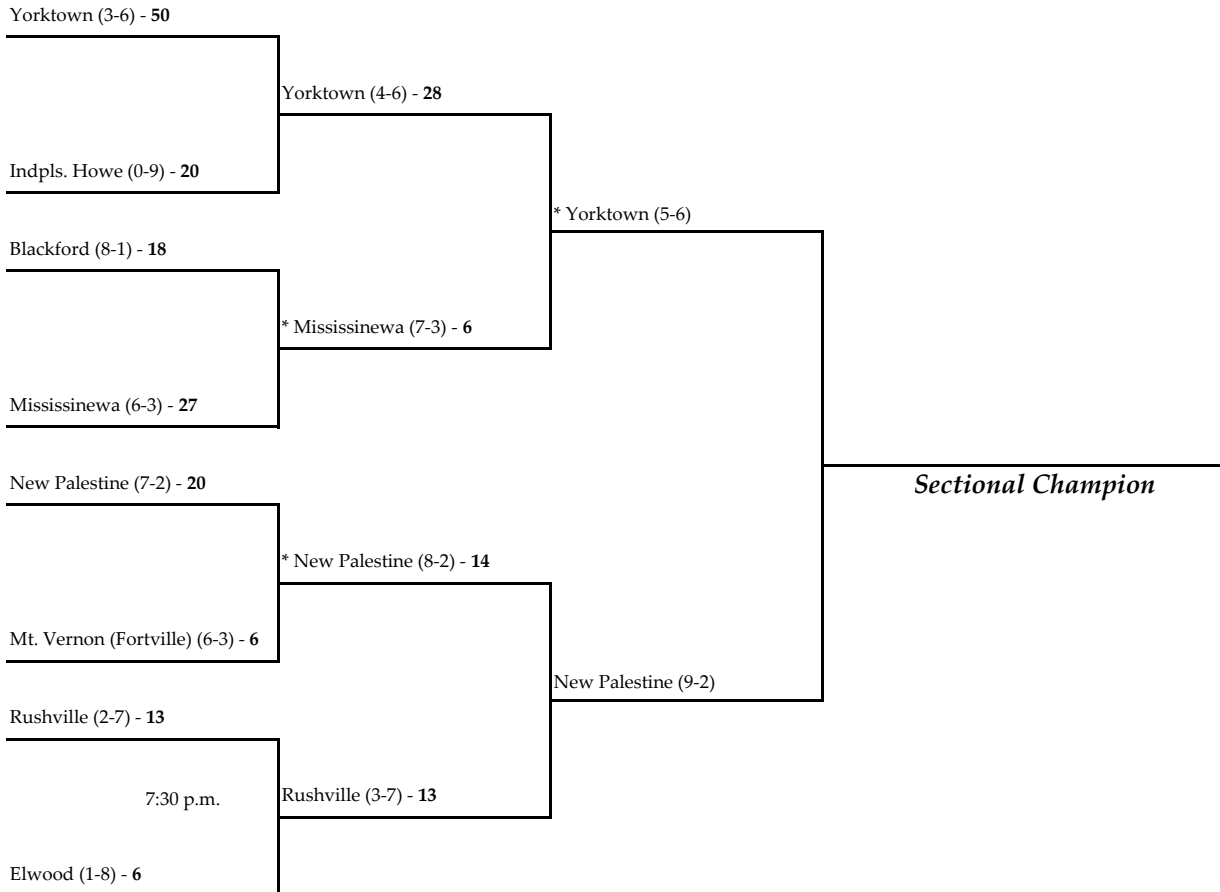

The 32nd Annual IHSAA Football State Tournament Series

Class 3A - Sectional #21

October 22, 2004

October 29, 2004

November 5, 2004

Note: For First Round games only, the first team drawn in each pairing will be the home team.

All games begin at 7:00 p.m. local time unless otherwise indicated.

* - indicates the home team for second round and sectional championship games.