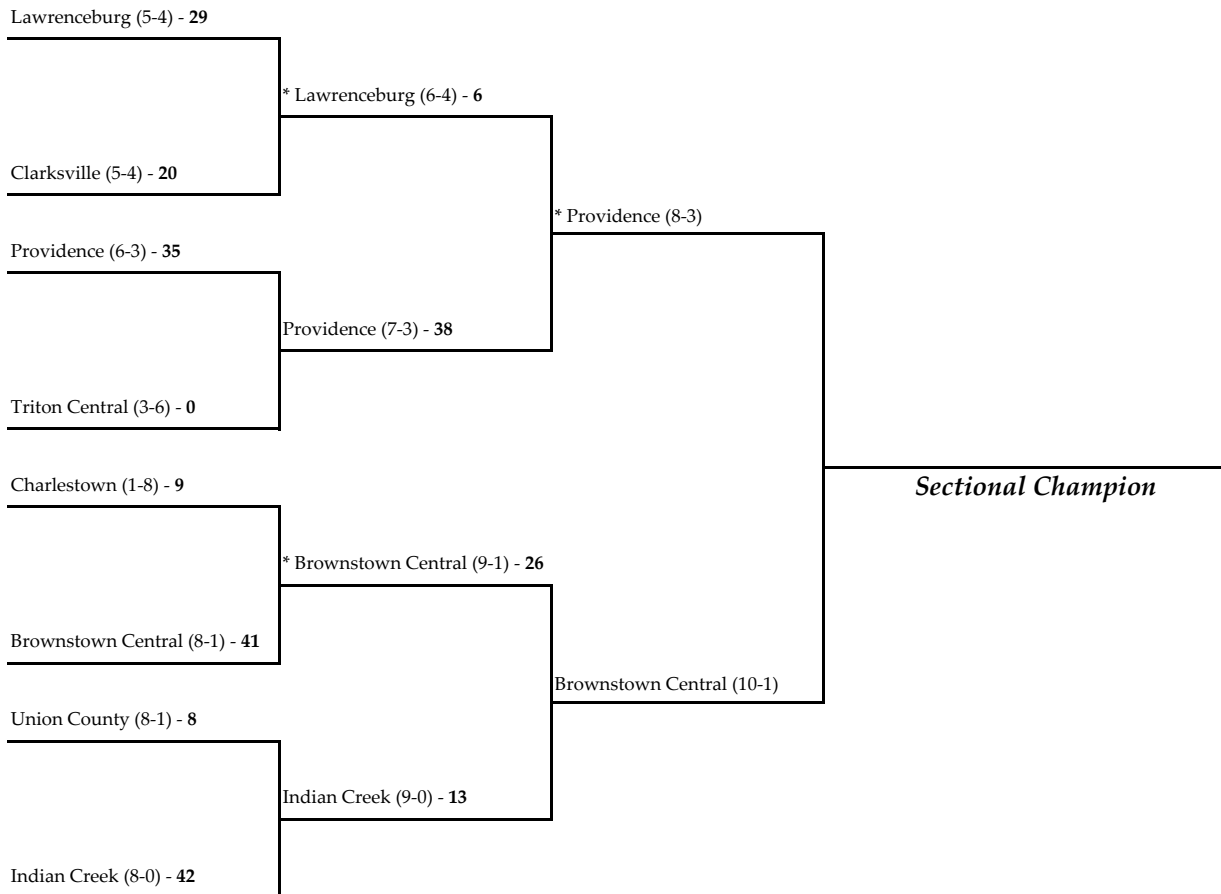

The 32nd Annual IHSAA Football State Tournament Series

Class 2A - Sectional #31

October 22, 2004

October 29, 2004

November 5, 2004

Note: For First Round games only, the first team drawn in each pairing will be the home team.

All games begin at 7:00 p.m. local time unless otherwise indicated.

* - indicates the home team for second round and sectional championship games.