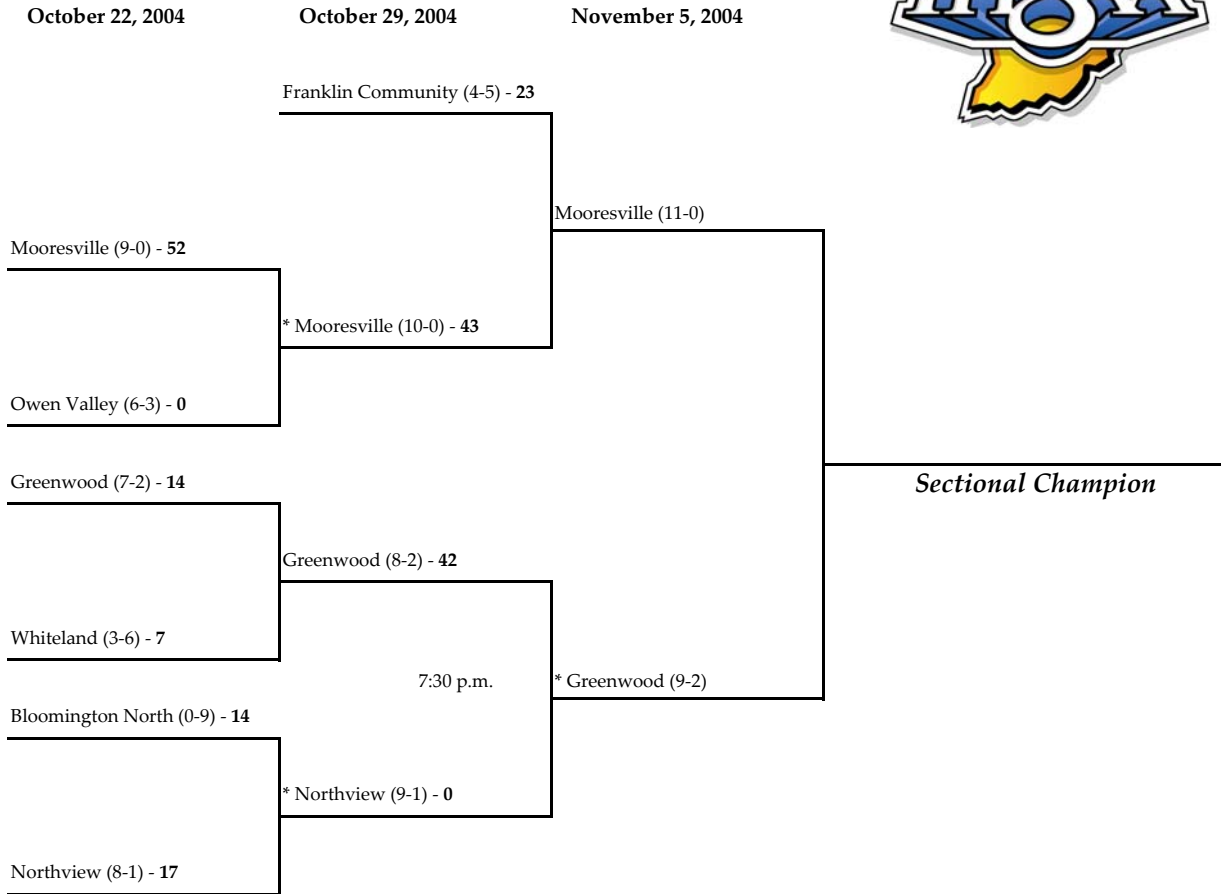

The 32nd Annual IHSAA Football State Tournament Series

Class 4A - Sectional #14

Note: For First Round games only, the first team drawn in each pairing will be the home team. The team that draws a first round bye will always be the visiting team.

All games begin at 7:00 p.m. local time unless otherwise indicated.

* - indicates the home team for second round and sectional championship games.