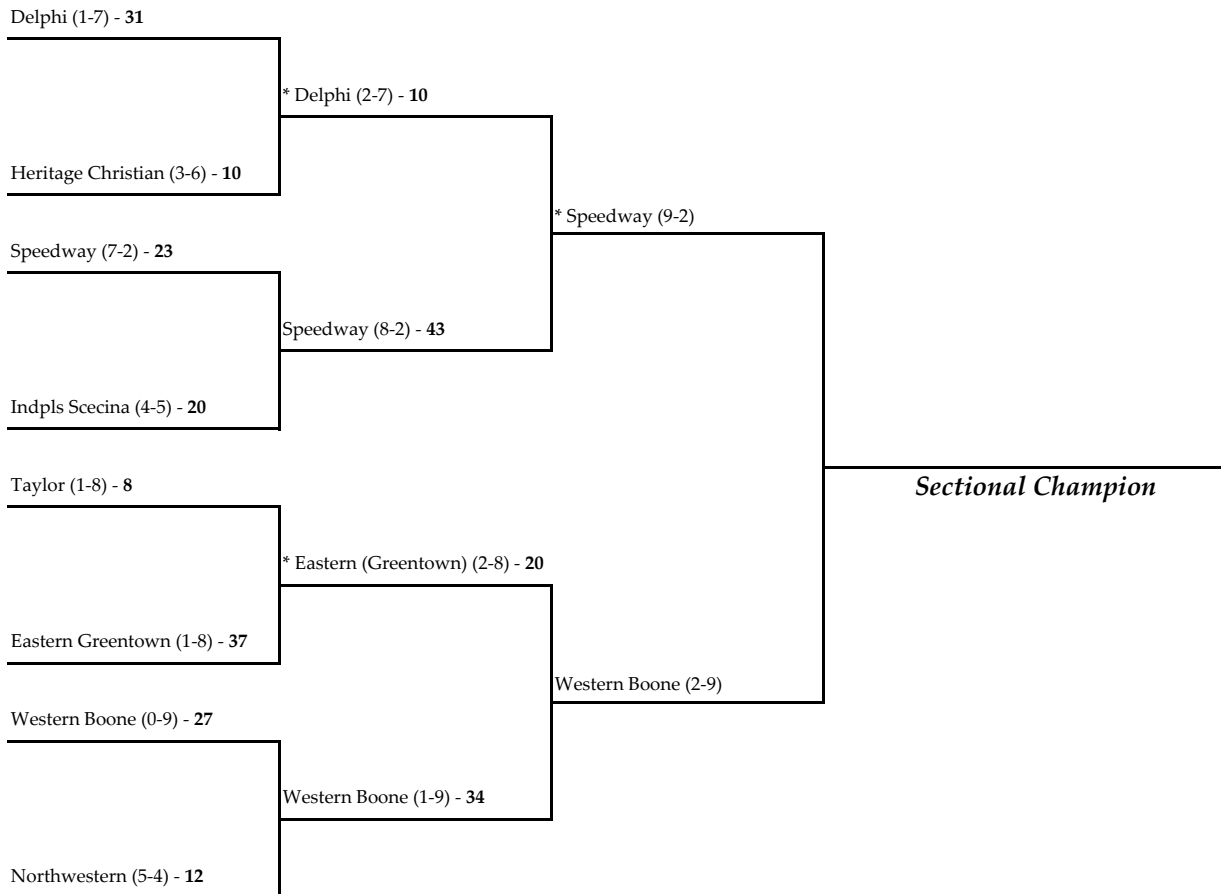

The 32nd Annual IHSAA Football State Tournament Series

Class 2A - Sectional #30

October 22, 2004

October 29, 2004

November 5, 2004

Note: For First Round games only, the first team drawn in each pairing will be the home team.

All games begin at 7:00 p.m. local time unless otherwise indicated.

* - indicates the home team for second round and sectional championship games.