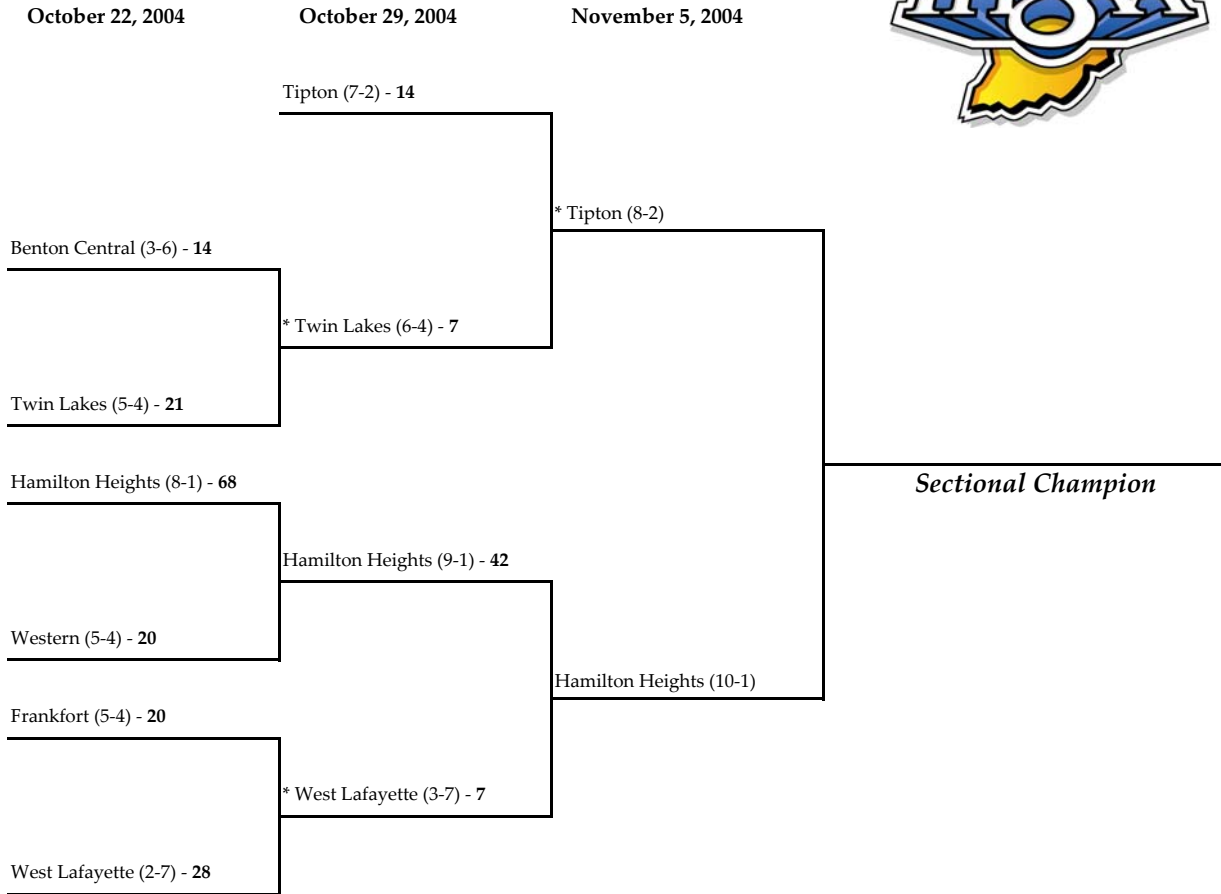

The 32nd Annual IHSAA Football State Tournament Series

Class 3A - Sectional #18

Note: For First Round games only, the first team drawn in each pairing will be the home team. The team that draws a first round bye will always be the visiting team.

All games begin at 7:00 p.m. local time unless otherwise indicated.

* - indicates the home team for second round and sectional championship games.