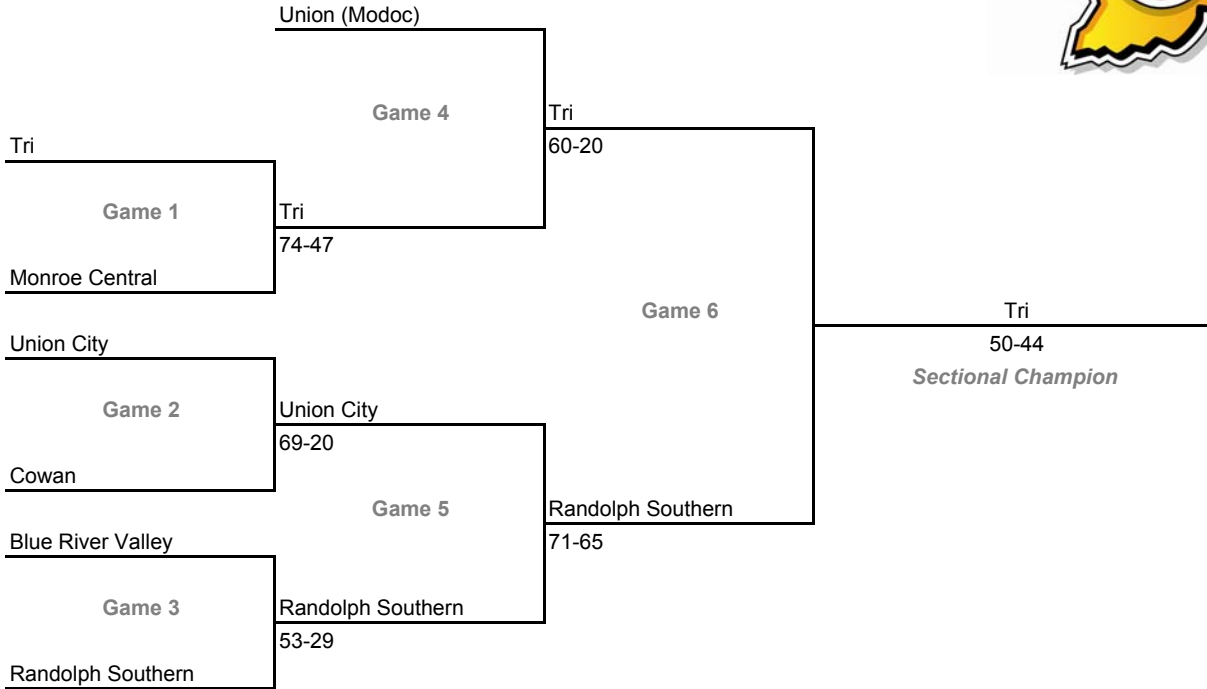

Class A, Sectional 55 -- Randolph Southern (7 teams)