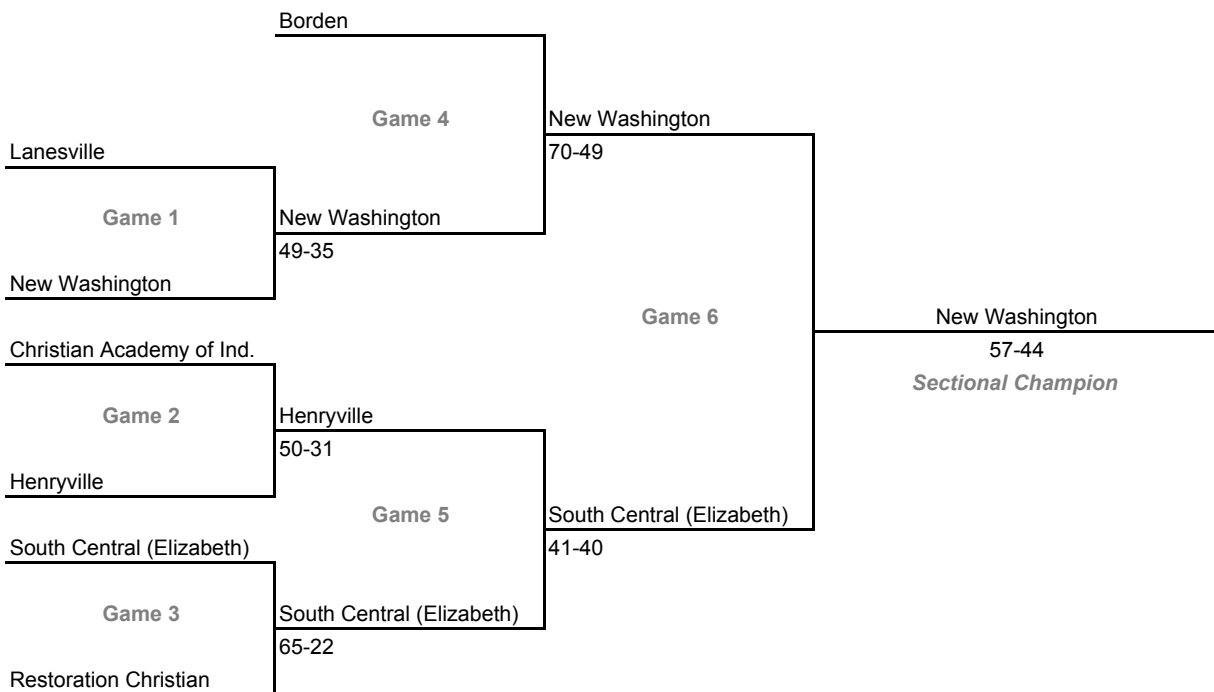

Class A, Sectional 60 -- New Washington (7 teams)