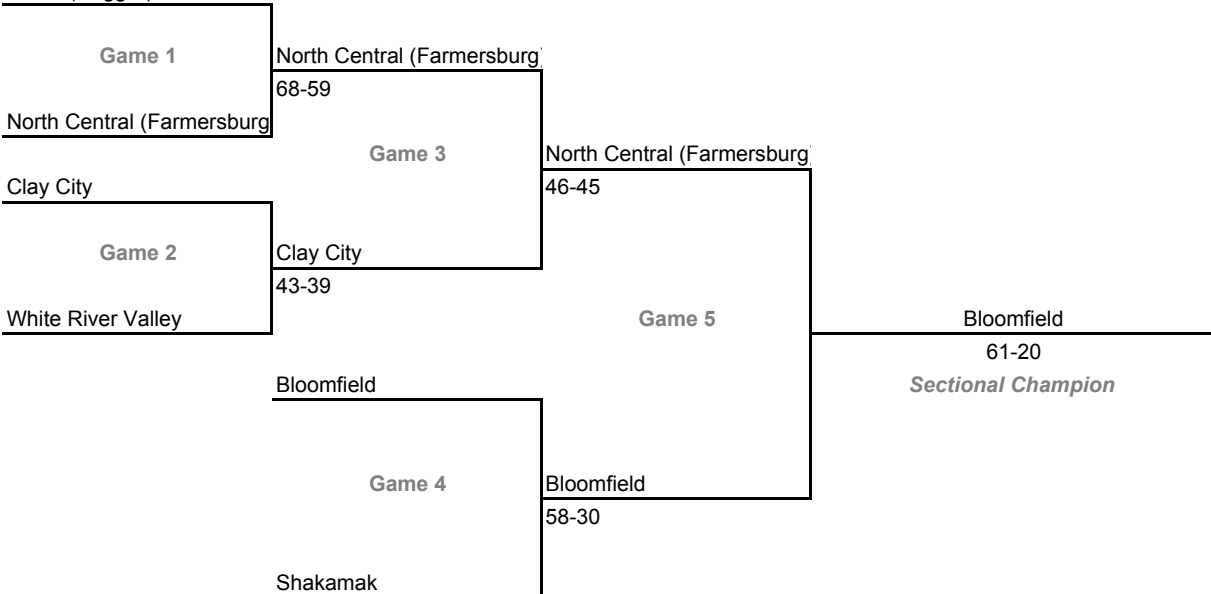

Class A, Sectional 62 -- Clay City (6 teams)

Union (Dugger)