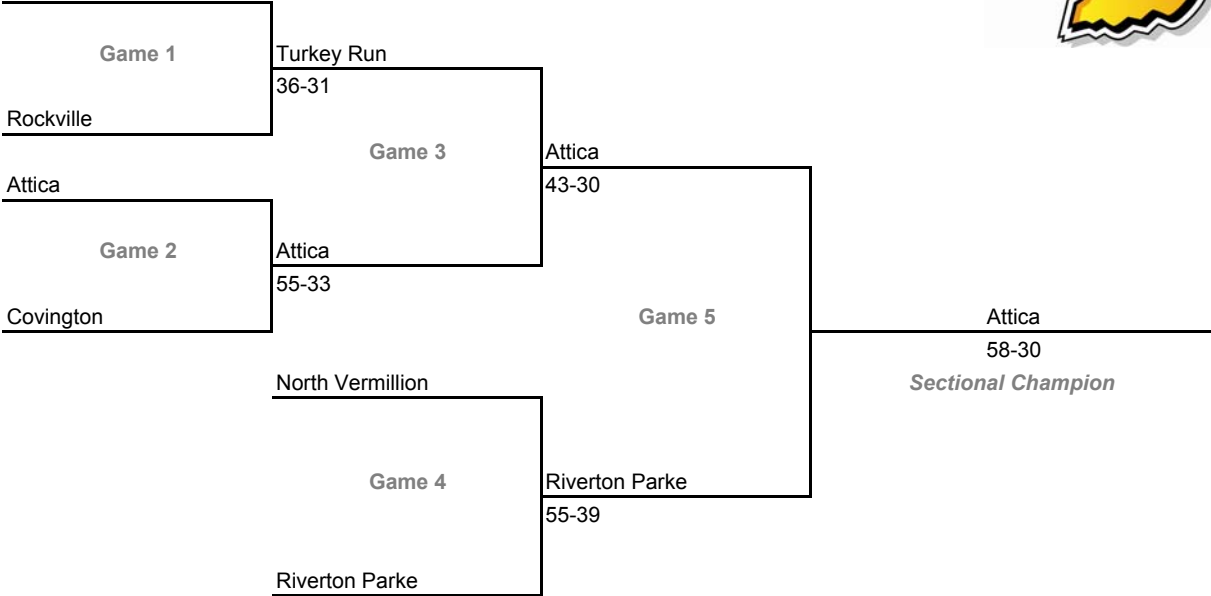

Class A, Sectional 61 -- North Vermillion (6 teams)

Turkey Run