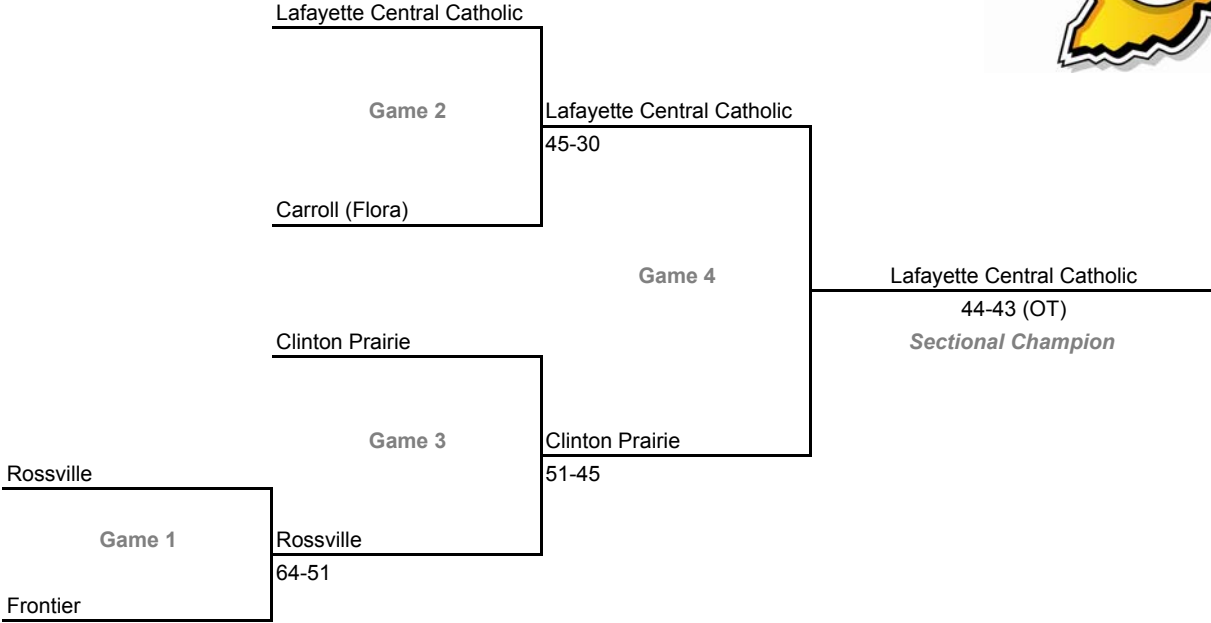

Class A, Sectional 51 -- Fort Wayne Blackhawk Christian (7 teams)

Class A, Sectional 52 -- West Central (6 teams)

**2006-07 IHSAA Class A Girls Basketball
32nd Annual State Tournament Series**

Sectionals

Dates: February 5-10, 2007; **Admission:** \$5 per session or \$9 all sessions

Class A, Sectional 53 -- Frontier (5 teams)

Class A, Sectional 54 -- Tri-Central (6 teams)

**2006-07 IHSAA Class A Girls Basketball
32nd Annual State Tournament Series**