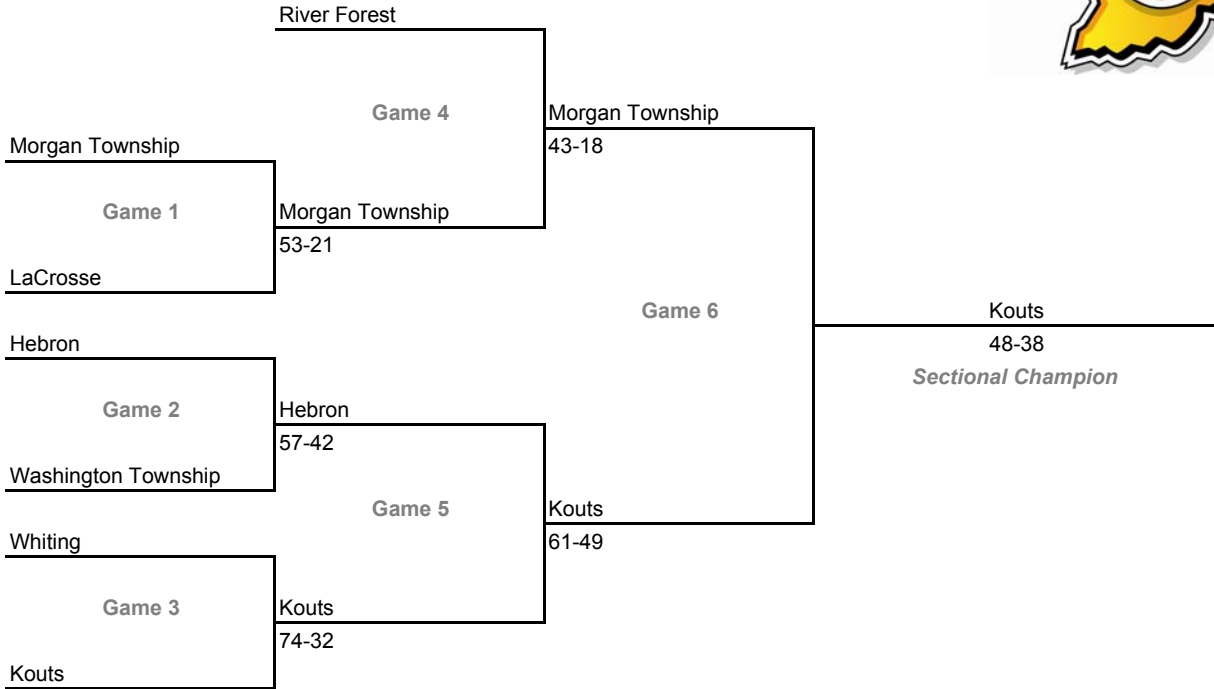

**2006-07 IHSAA Class A Girls Basketball
32nd Annual State Tournament Series**

Sectionals

Dates: February 5-10, 2007; **Admission:** \$5 per session or \$9 all sessions

Class A, Sectional 49 -- Hebron (7 teams)

Class A, Sectional 50 -- Oregon-Davis (7 teams)

**2006-07 IHSAA Class A Girls Basketball
32nd Annual State Tournament Series**

Sectionals

Dates: February 5-10, 2007; **Admission:** \$5 per session or \$9 all sessions