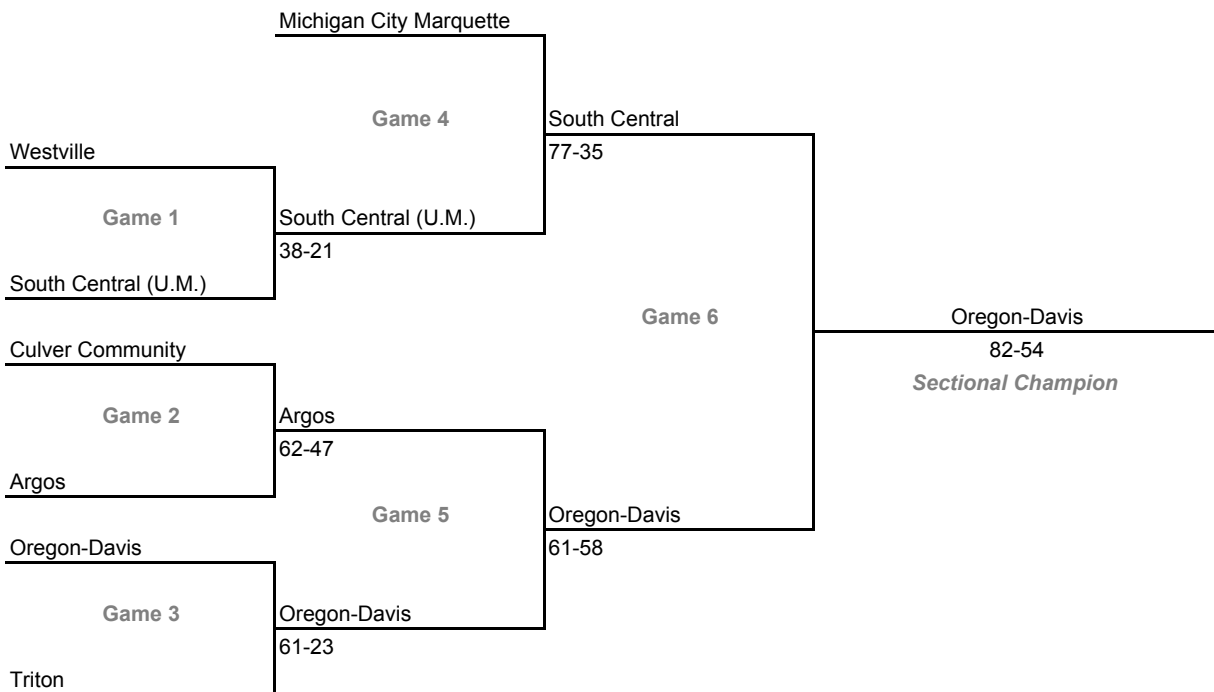

**2006-07 IHSAA Class A Girls Basketball
32nd Annual State Tournament Series**

Sectionals

Dates: February 5-10, 2007; **Admission:** \$5 per session or \$9 all sessions

Class A, Sectional 49 -- Hebron (7 teams)

Class A, Sectional 50 -- Oregon-Davis (7 teams)

**2006-07 IHSAA Class A Girls Basketball
32nd Annual State Tournament Series**

Sectionals

Dates: February 5-10, 2007; **Admission:** \$5 per session or \$9 all sessions

Class A, Sectional 51 -- Fort Wayne Blackhawk Christian (7 teams)

Class A, Sectional 52 -- West Central (6 teams)

**2006-07 IHSAA Class A Girls Basketball
32nd Annual State Tournament Series**

Sectionals

Dates: February 5-10, 2007; **Admission:** \$5 per session or \$9 all sessions

Class A, Sectional 53 -- Frontier (5 teams)

Class A, Sectional 54 -- Tri-Central (6 teams)

**2006-07 IHSAA Class A Girls Basketball
32nd Annual State Tournament Series**