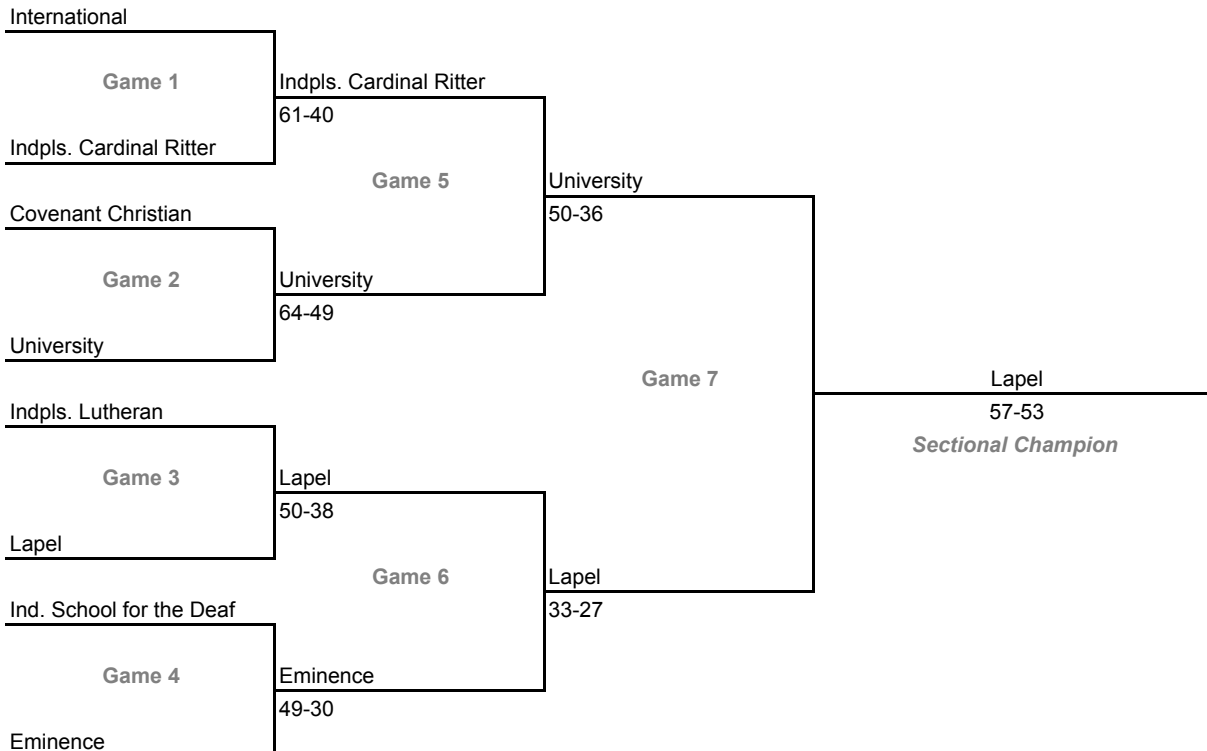

Dates: February 5-10, 2007; **Admission:** \$5 per session or \$9 all sessions

Class A, Sectional 53 -- Frontier (5 teams)

Class A, Sectional 54 -- Tri-Central (6 teams)

**2006-07 IHSAA Class A Girls Basketball
32nd Annual State Tournament Series**

Sectionals

Dates: February 5-10, 2007; **Admission:** \$5 per session or \$9 all sessions

Class A, Sectional 55 -- Randolph Southern (7 teams)

Class A, Sectional 56 -- Eminence (8 teams)

**2006-07 IHSAA Class A Girls Basketball
32nd Annual State Tournament Series**

Sectionals

Dates: February 5-10, 2007; **Admission:** \$5 per session or \$9 all sessions

Class A, Sectional 57 -- Southwestern (Shelbyville) (6 teams)

Southwestern (Shelbyville)

Class A, Sectional 58 -- Jac-Cen-Del (5 teams)