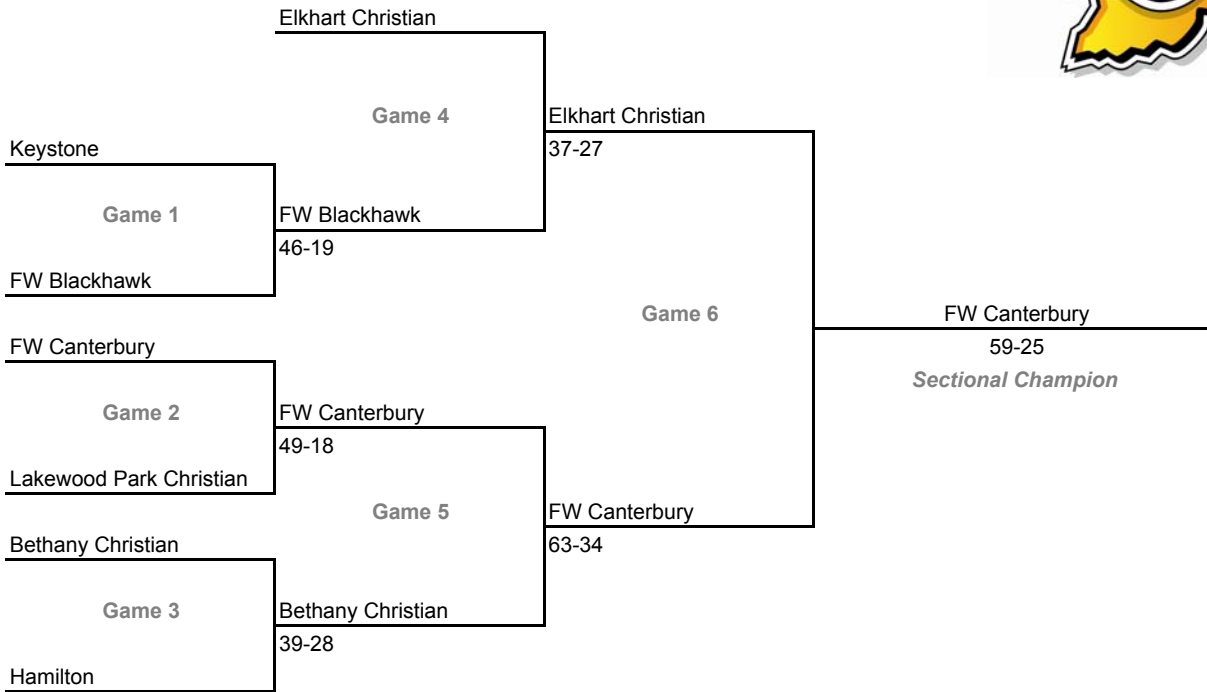

Class A, Sectional 51 -- Fort Wayne Blackhawk Christian (7 teams)