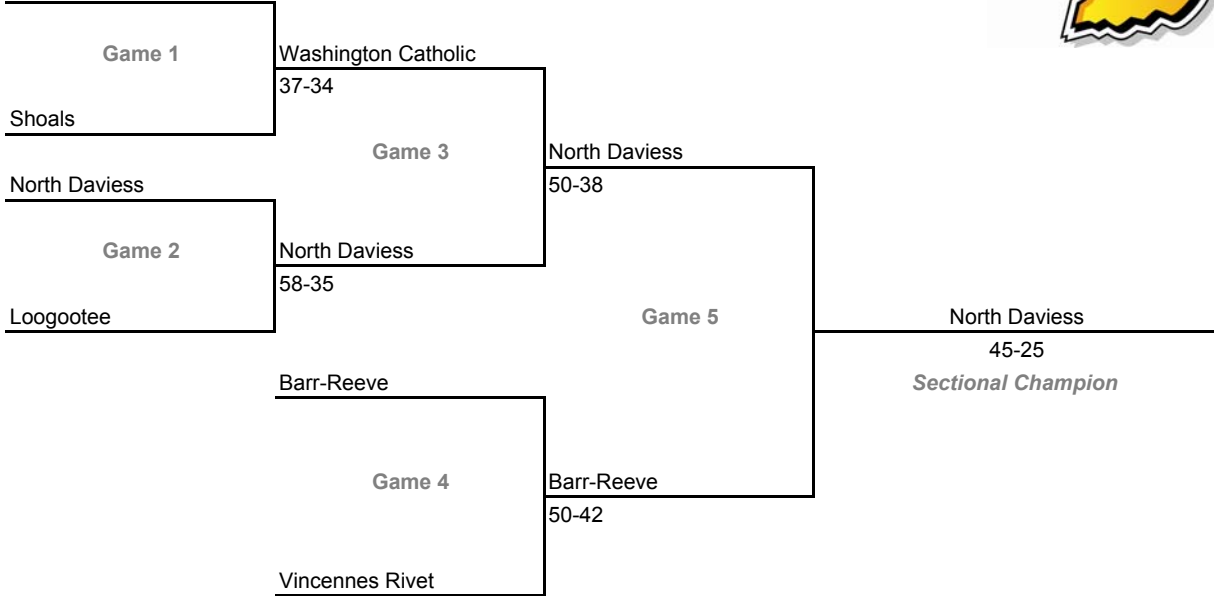

Class A, Sectional 63 -- North Daviess (6 teams)

Washington Catholic