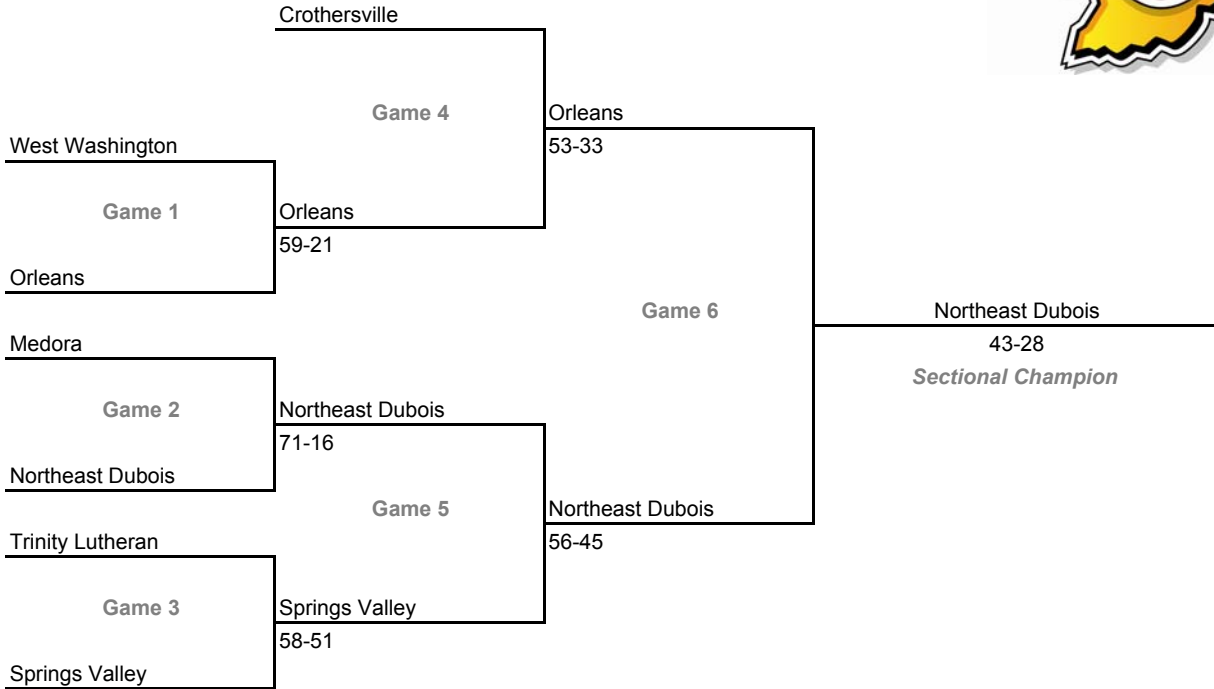

Class A, Sectional 59 -- Springs Valley (7 teams)