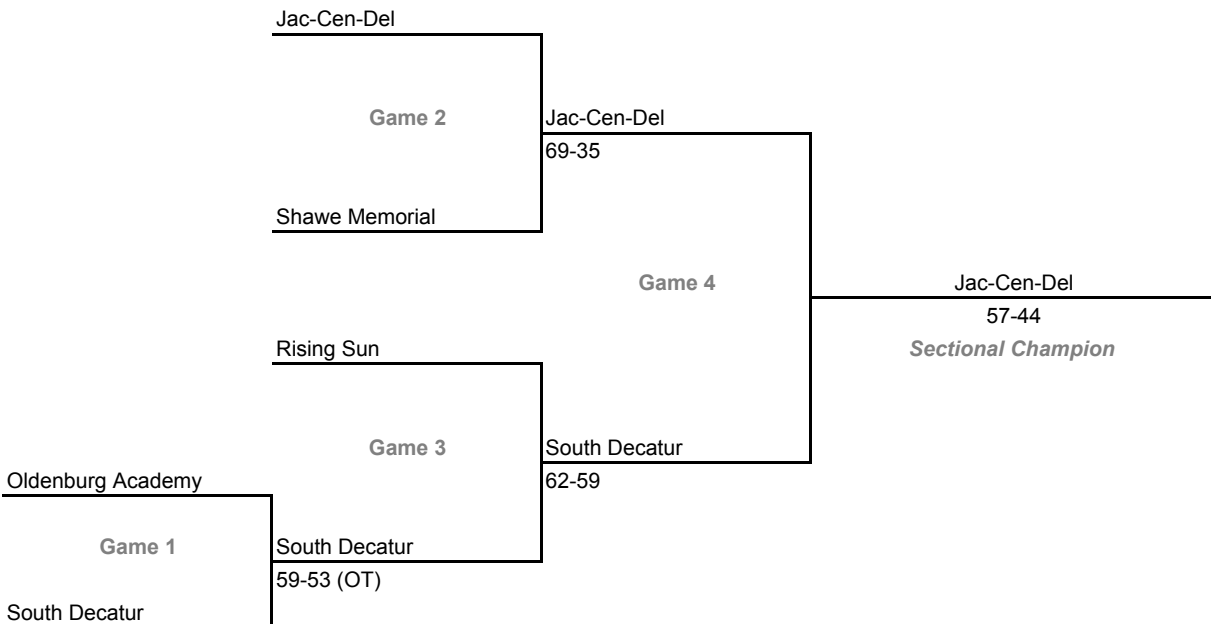

Dates: February 5-10, 2007; **Admission:** \$5 per session or \$9 all sessions

Class A, Sectional 53 -- Frontier (5 teams)

Class A, Sectional 54 -- Tri-Central (6 teams)

**2006-07 IHSAA Class A Girls Basketball
32nd Annual State Tournament Series**

Sectionals

Dates: February 5-10, 2007; **Admission:** \$5 per session or \$9 all sessions

Class A, Sectional 55 -- Randolph Southern (7 teams)

Class A, Sectional 56 -- Eminence (8 teams)

**2006-07 IHSAA Class A Girls Basketball
32nd Annual State Tournament Series**

Sectionals

Dates: February 5-10, 2007; **Admission:** \$5 per session or \$9 all sessions

Class A, Sectional 57 -- Southwestern (Shelbyville) (6 teams)

Southwestern (Shelbyville)

Class A, Sectional 58 -- Jac-Cen-Del (5 teams)