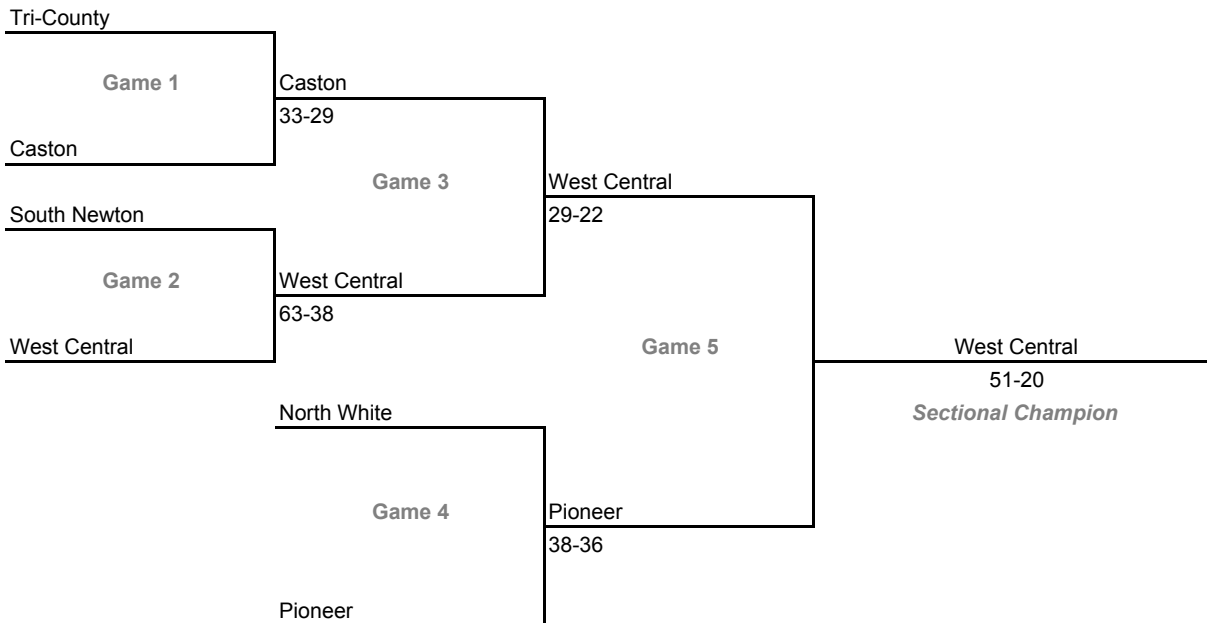

Class A, Sectional 50 -- Oregon-Davis (7 teams)

**2006-07 IHSAA Class A Girls Basketball
32nd Annual State Tournament Series**

Sectionals

Dates: February 5-10, 2007; **Admission:** \$5 per session or \$9 all sessions

Class A, Sectional 51 -- Fort Wayne Blackhawk Christian (7 teams)

Class A, Sectional 52 -- West Central (6 teams)

**2006-07 IHSAA Class A Girls Basketball
32nd Annual State Tournament Series**

Sectionals