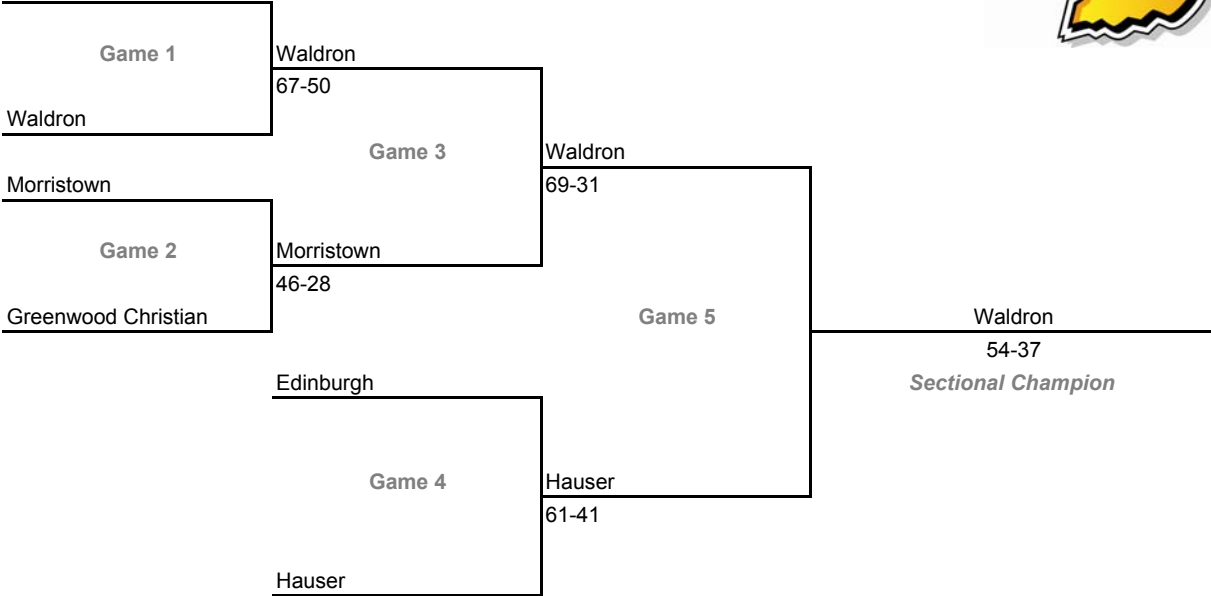

Dates: February 5-10, 2007; **Admission:** \$5 per session or \$9 all sessions

Class A, Sectional 53 -- Frontier (5 teams)

Class A, Sectional 54 -- Tri-Central (6 teams)

**2006-07 IHSAA Class A Girls Basketball
32nd Annual State Tournament Series**

Sectionals

Dates: February 5-10, 2007; **Admission:** \$5 per session or \$9 all sessions

Class A, Sectional 55 -- Randolph Southern (7 teams)

Class A, Sectional 56 -- Eminence (8 teams)

**2006-07 IHSAA Class A Girls Basketball
32nd Annual State Tournament Series**

Sectionals

Dates: February 5-10, 2007; **Admission:** \$5 per session or \$9 all sessions

Class A, Sectional 57 -- Southwestern (Shelbyville) (6 teams)

Southwestern (Shelbyville)

Class A, Sectional 58 -- Jac-Cen-Del (5 teams)