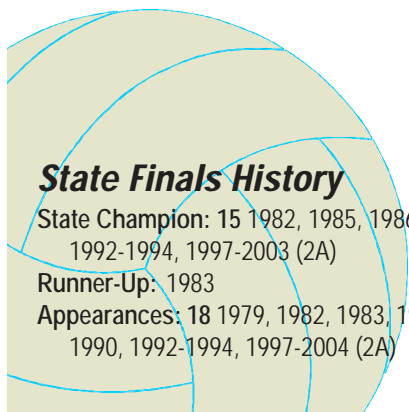

State Finals History

State Champion: 15 1982, 1985, 1986, 1989, 1990, 1992-1994, 1997-2003 (2A)
Runner-Up: 1983
Appearances: 18 1979, 1982, 1983, 1985, 1986, 1989, 1990, 1992-1994, 1997-2004 (2A)