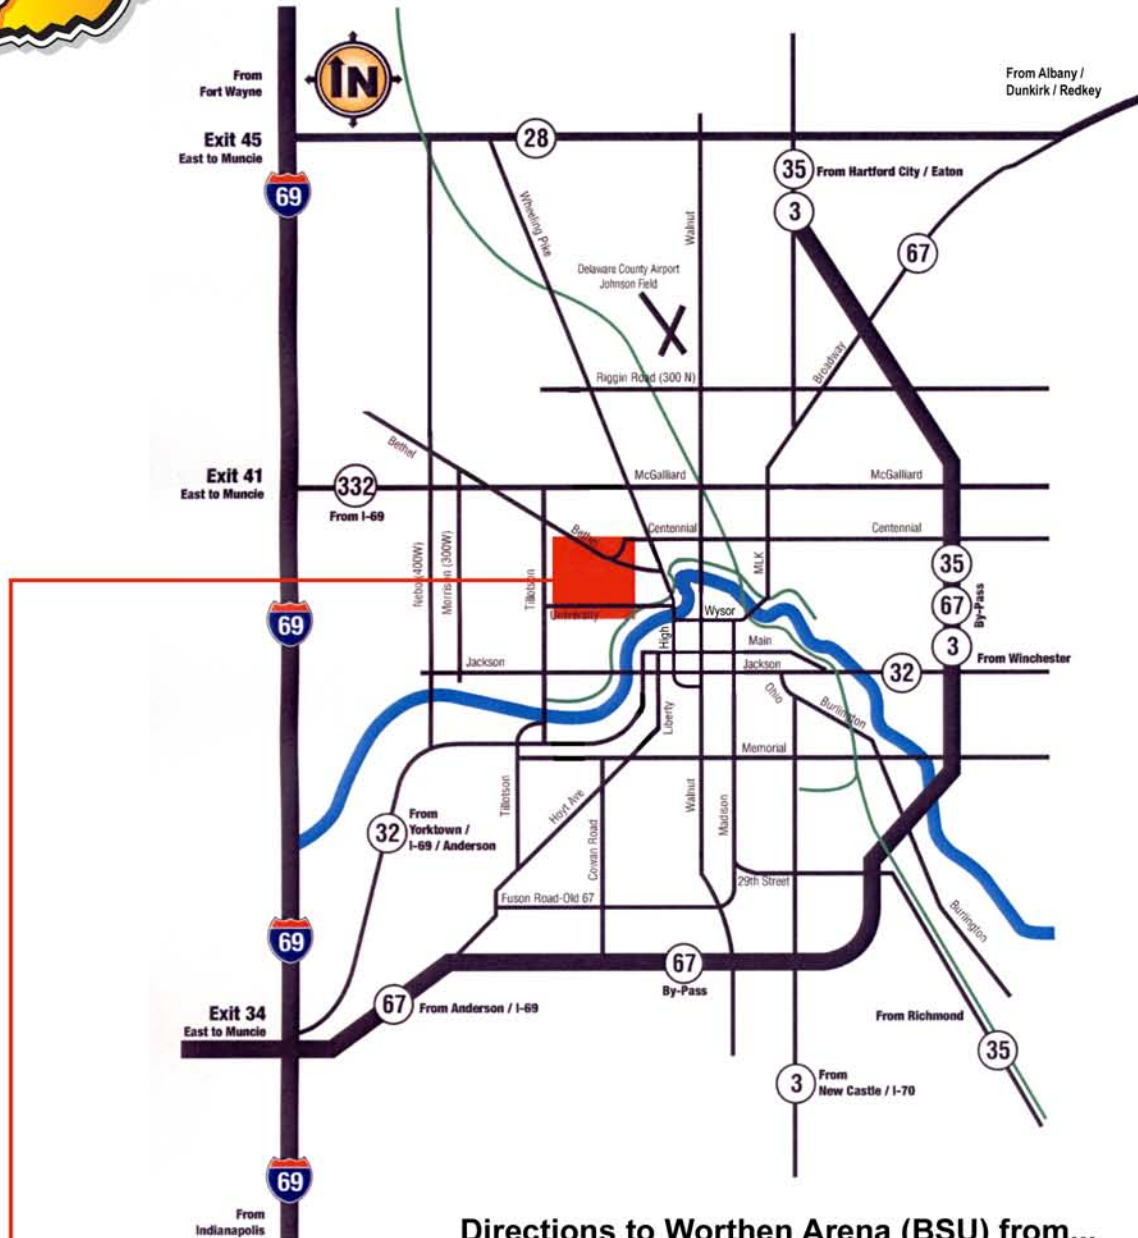

IHSAA Volleyball State Finals Worthen Arena - Ball State University

Directions to Worthen Arena (BSU) from...

Muncie Central

Turn right onto Wysox Street; turn right onto Wheeling Avenue; turn left onto Neely Avenue; take Neely Avenue directly to Ball State University and Worthen Arena.
Total Est. Time: 5 minutes Total Est. Distance: 1.56 miles

Delta

Take Wheeling Ave. to Centennial Ave. Turn right on Centennial Ave. Centennial Ave. turns into Bethel Ave. at the four way stop sign. Continue on Bethel Ave. to the Worthen Arena parking lot on the left side of Bethel Ave.
Total Est. Time: 19 minutes Total Est. Distance: 8.27 miles

Yorktown

From the YHS parking lot, turn right (North) on Tiger Drive to a 3 way stop (Tiger Drive and River Road) Turn left (West) on River Road; take your next right (North) on 600W (Yorktown Gaston Pike). Travel north until you get to 332 (McGalliard Rd) Turn right (East) and go 4 lights to Tilottson Avenue. Turn Right (South) and take your next left on Bethel Ave. (First light is Bethel) BSU Worthen arena will be about a mile on your right.
Total Est. Time: 14 minutes Total Est. Distance: 6.22 miles