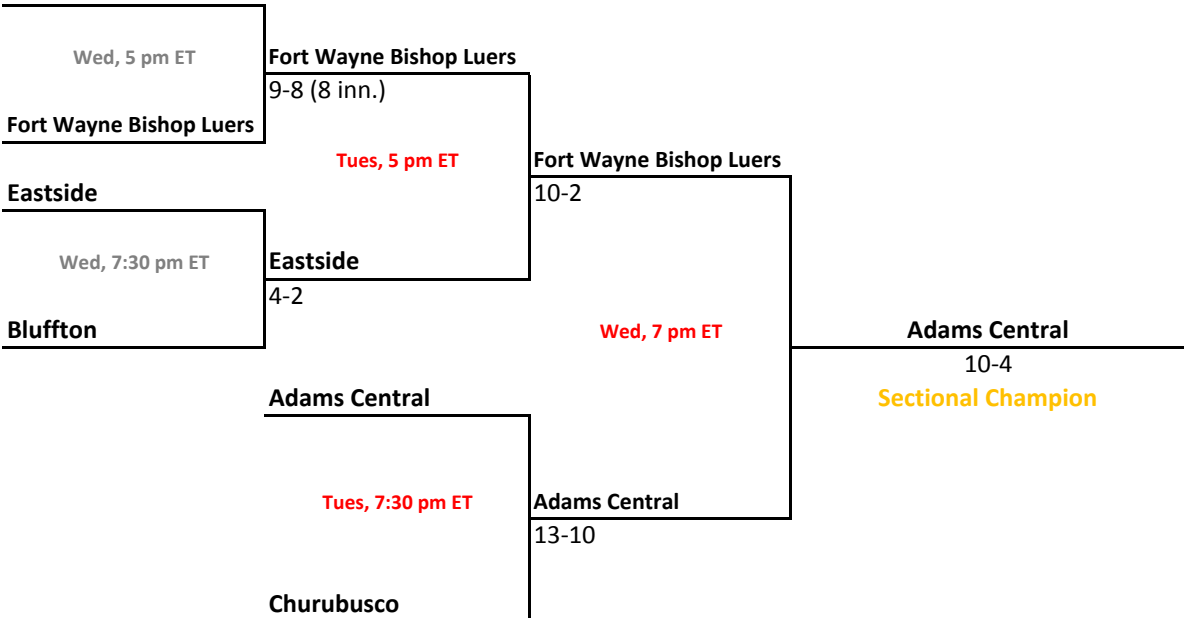

Class 2A, Sectional 36 | Fort Wayne Bishop Luers (6 teams)

South Adams