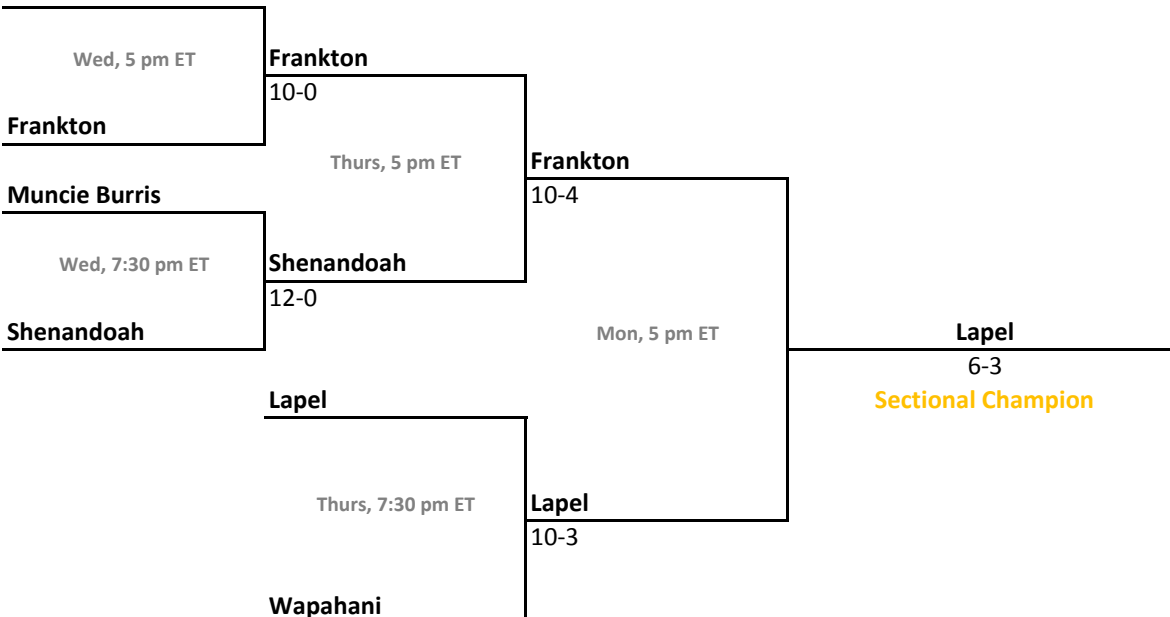

Class 2A, Sectional 40 | Lapel (6 teams)

Winchester