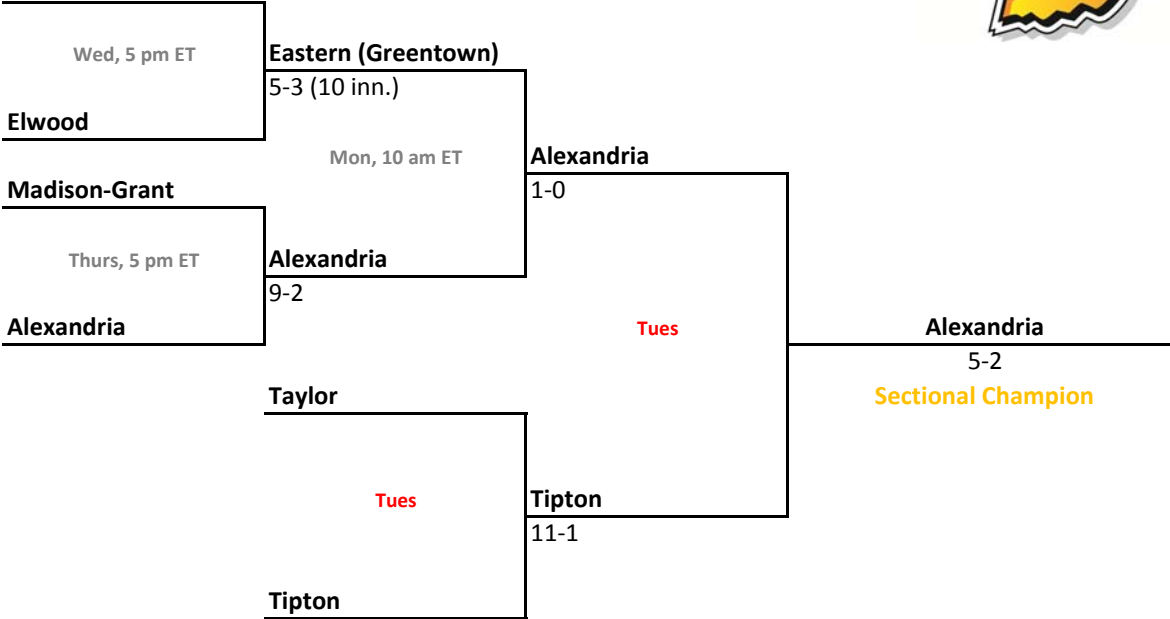

Class 2A, Sectional 39 | Eastern (Greentown) (6 teams)

Eastern (Greentown)