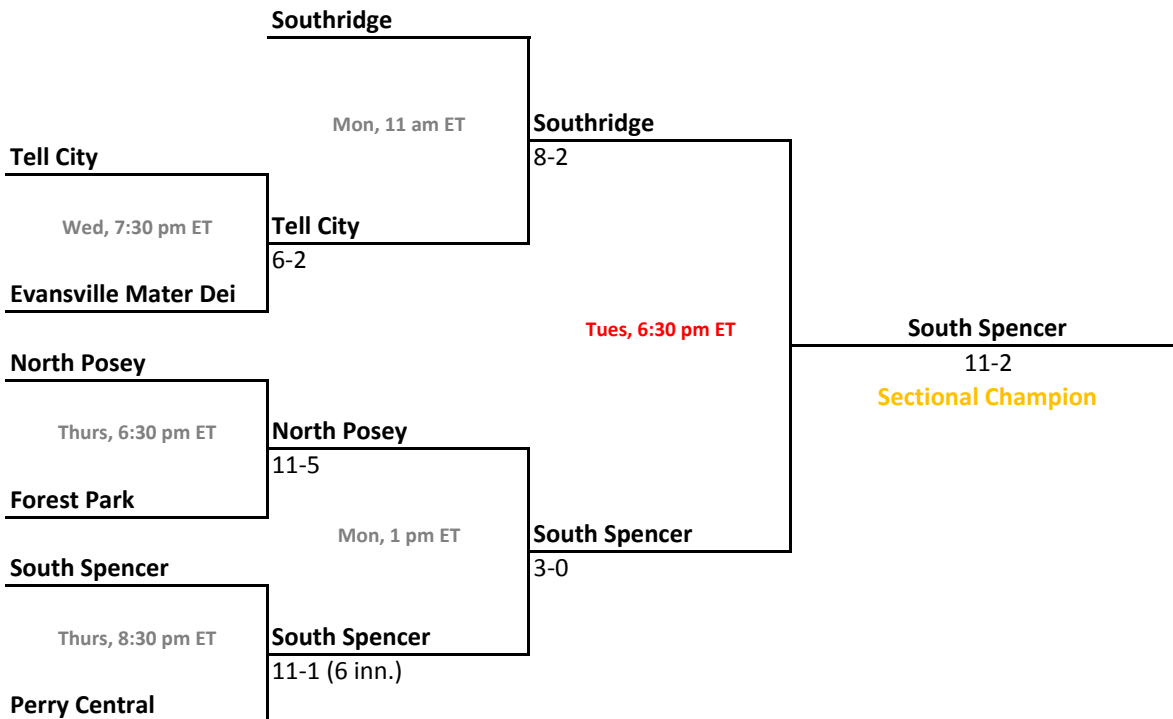

Class 2A, Sectional 48 | Southridge (League Stadium) (7 teams)