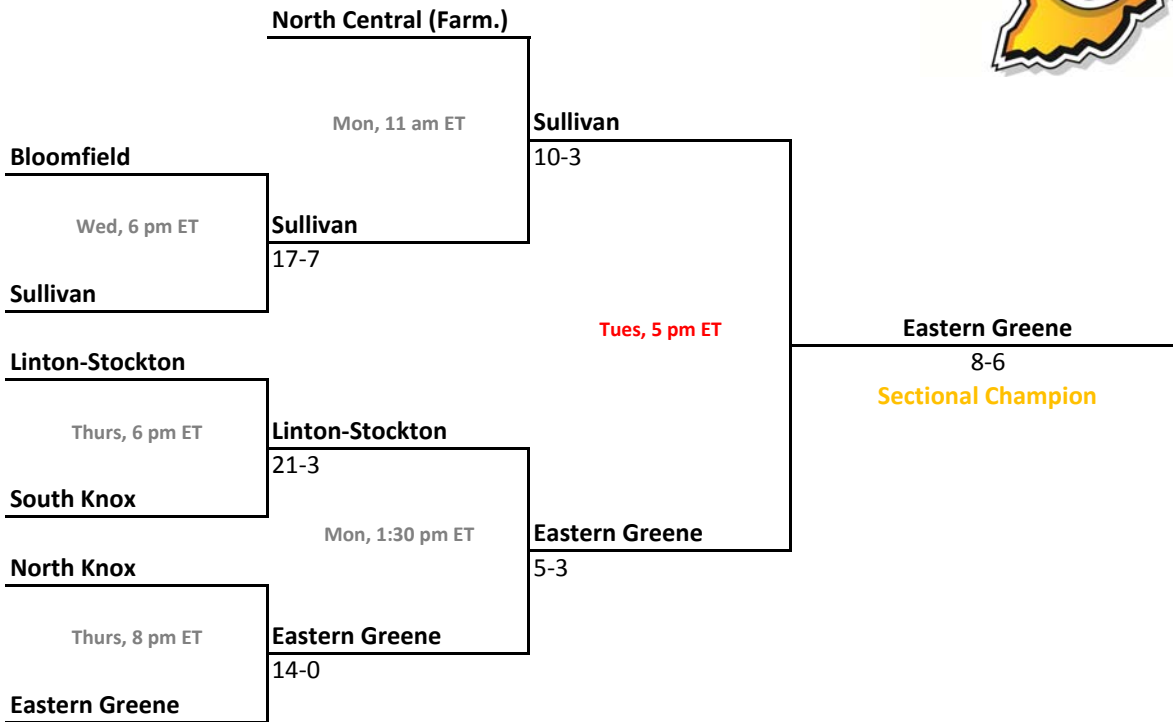

Class 2A, Sectional 47 | Linton-Stockton (7 teams)