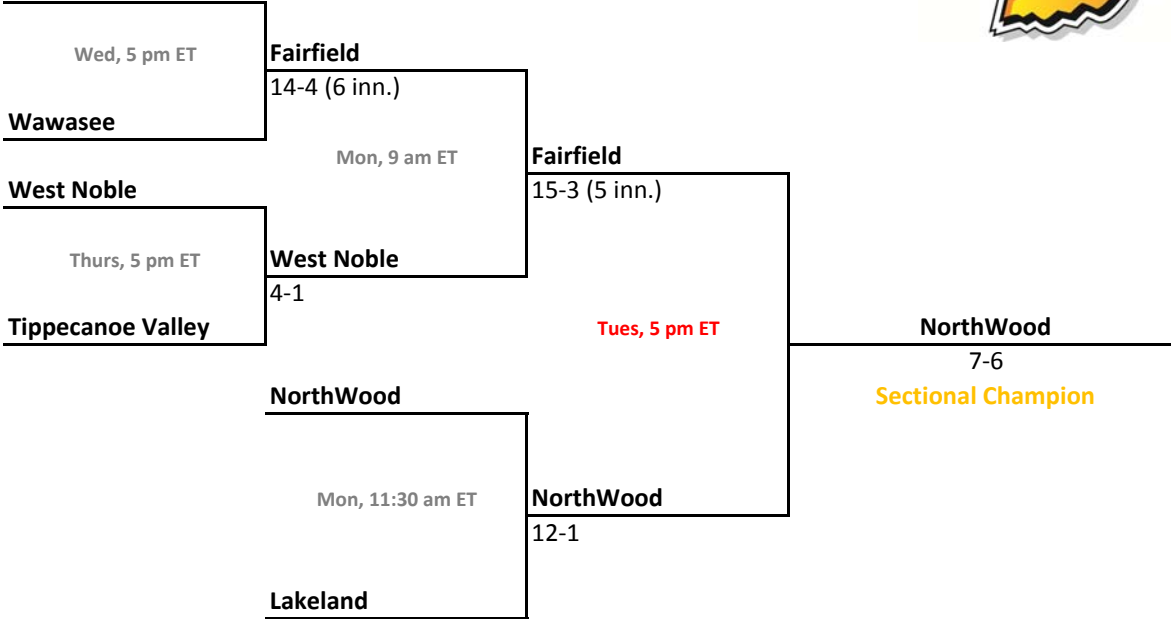

2012-13 IHSAA Class 3A Baseball

47th Annual State Tournament Series

Sectionals
May 22-27, 2013

Class 3A, Sectional 17 | Griffith (6 teams)

Hammond

Class 3A, Sectional 18 | Kankakee Valley (6 teams)

Rensselaer Central

2012-13 IHSAA Class 3A Baseball

47th Annual State Tournament Series

Sectionals
May 22-27, 2013

Class 3A, Sectional 21 | West Noble (6 teams)

Fairfield

Class 3A, Sectional 22 | Angola (6 teams)

Fort Wayne Concordia