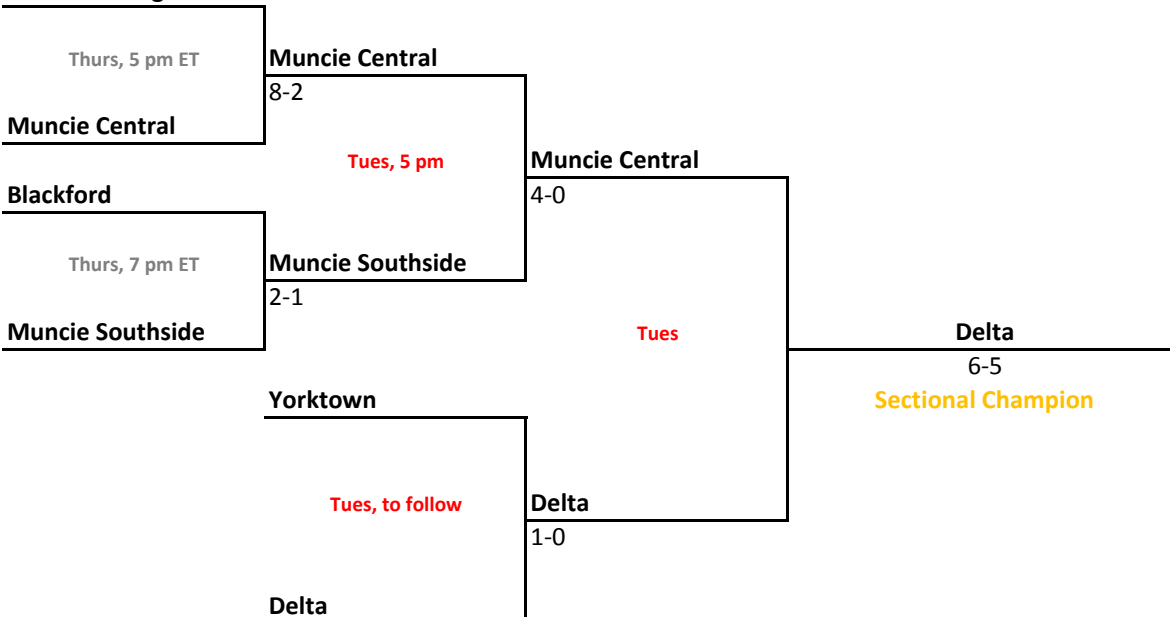

2012-13 IHSAA Class 3A Baseball

47th Annual State Tournament Series

Sectionals
May 22-27, 2013

Class 3A, Sectional 17 | Griffith (6 teams)

Hammond

Class 3A, Sectional 18 | Kankakee Valley (6 teams)

Rensselaer Central

2012-13 IHSAA Class 3A Baseball

47th Annual State Tournament Series

Sectionals
May 22-27, 2013

Class 3A, Sectional 21 | West Noble (6 teams)

Fairfield

Class 3A, Sectional 22 | Angola (6 teams)

Fort Wayne Concordia

2012-13 IHSAA Class 3A Baseball

47th Annual State Tournament Series

Sectionals
May 22-27, 2013

Class 3A, Sectional 23 | Belmont (6 teams)

Mississinewa

Class 3A, Sectional 24 | Yorktown (6 teams)

Hamilton Heights

Sectionals: \$6 per session; \$9 season.

2012-13 IHSAA Class 3A Baseball

47th Annual State Tournament Series

Sectionals
May 22-27, 2013

Class 3A, Sectional 25 | North Montgomery (7 teams)

Class 3A, Sectional 26 | Brebeuf Jesuit (5 teams)