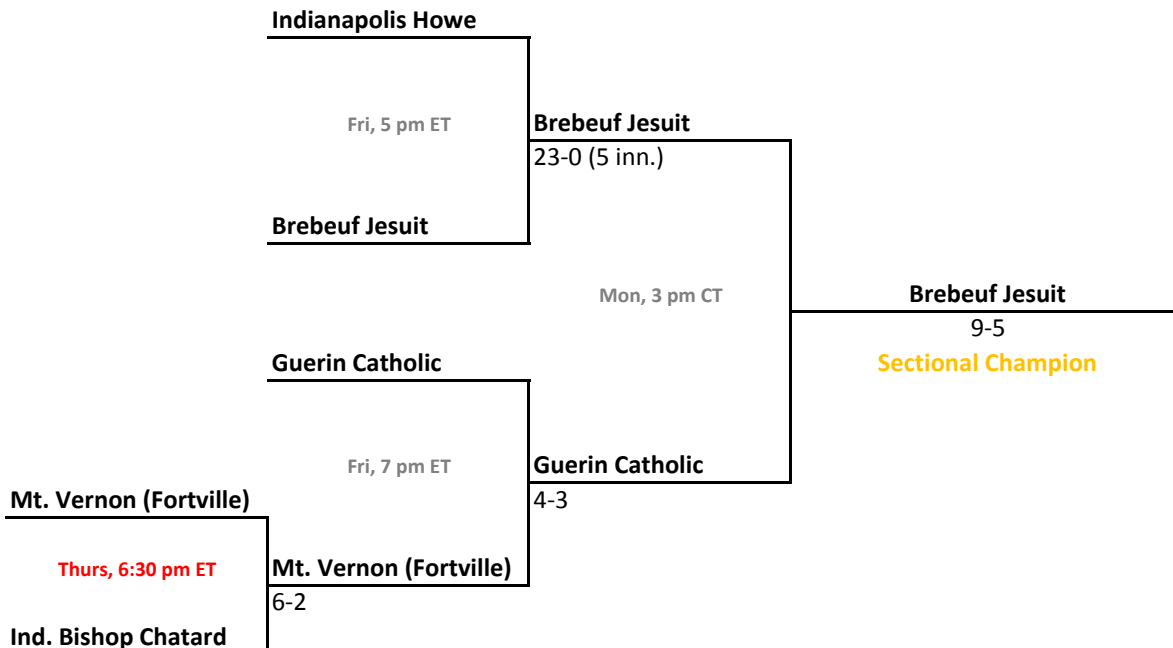

Sectionals: \$6 per session; \$9 season.

2012-13 IHSAA Class 3A Baseball

47th Annual State Tournament Series

Sectionals
May 22-27, 2013

Class 3A, Sectional 25 | North Montgomery (7 teams)

Class 3A, Sectional 26 | Brebeuf Jesuit (5 teams)

2012-13 IHSAA Class 3A Baseball

47th Annual State Tournament Series

Sectionals
May 22-27, 2013

Class 3A, Sectional 27 | Danville (5 teams)

Class 3A, Sectional 28 | West Vigo (6 teams)

2012-13 IHSAA Class 3A Baseball