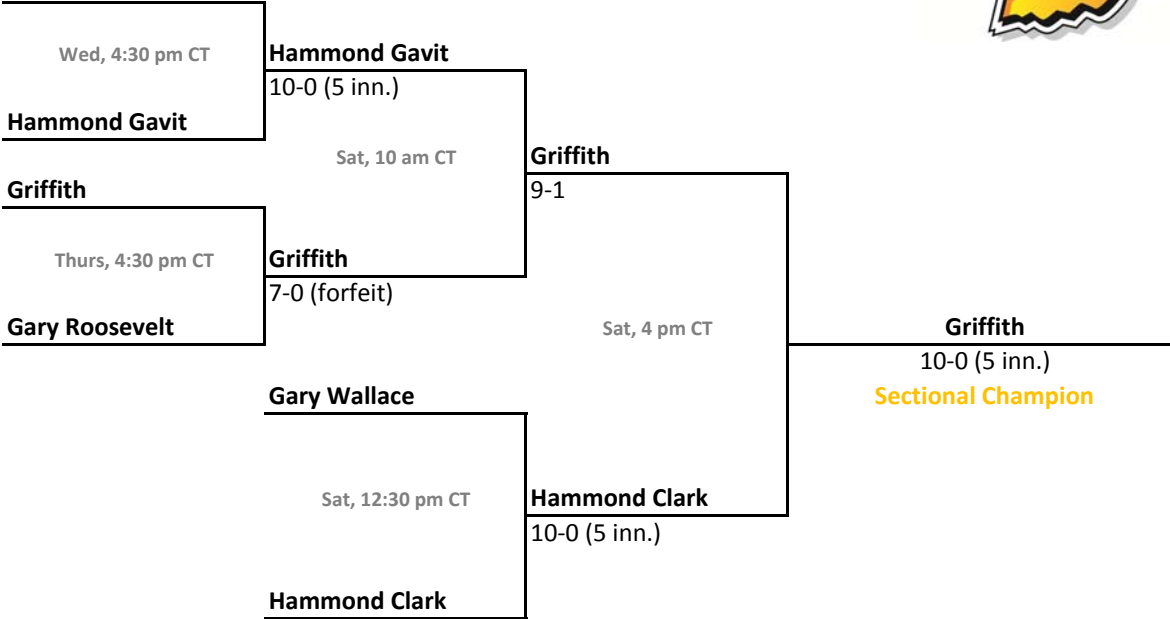

2012-13 IHSAA Class 3A Baseball

47th Annual State Tournament Series

Sectionals
May 22-27, 2013

Class 3A, Sectional 17 | Griffith (6 teams)

Hammond

Class 3A, Sectional 18 | Kankakee Valley (6 teams)

Rensselaer Central

2012-13 IHSAA Class 3A Baseball

47th Annual State Tournament Series

Sectionals
May 22-27, 2013

Class 3A, Sectional 21 | West Noble (6 teams)

Fairfield

Class 3A, Sectional 22 | Angola (6 teams)

Fort Wayne Concordia