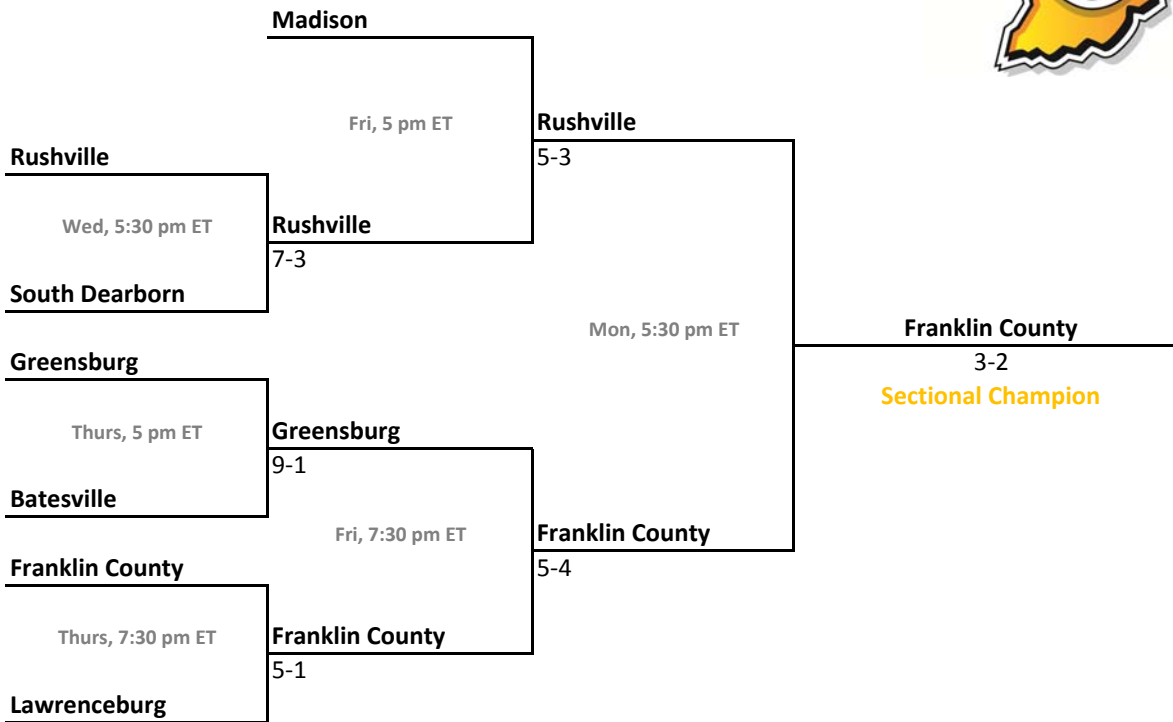

Class 3A, Sectional 29 | Greensburg (7 teams)