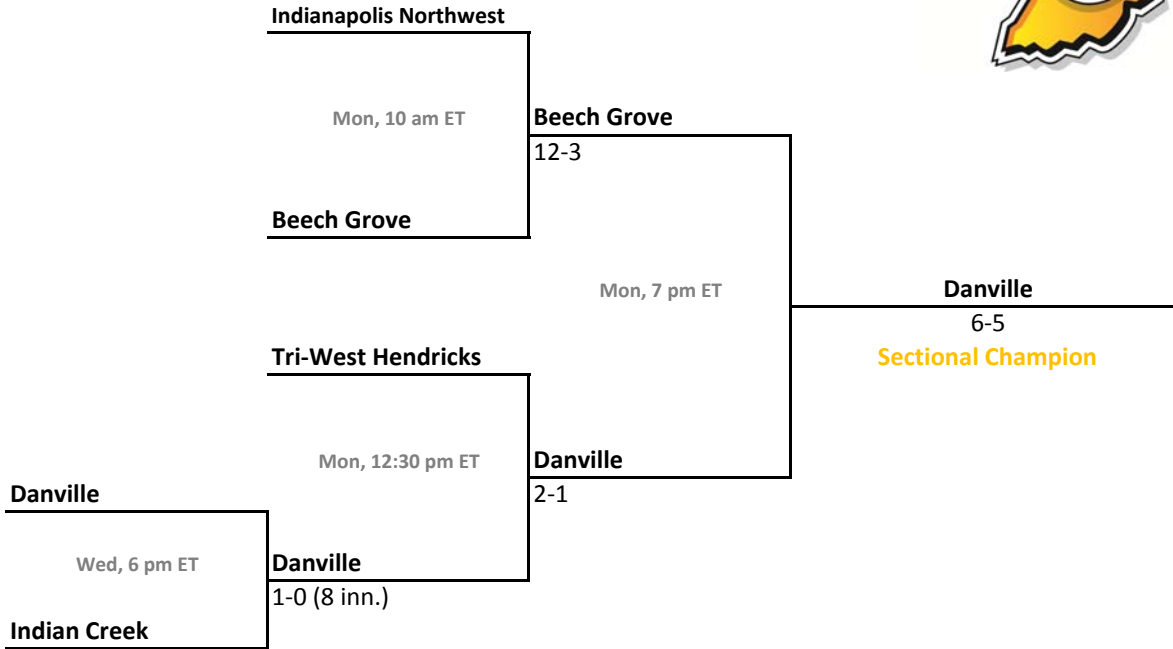

Class 3A, Sectional 27 | Danville (5 teams)