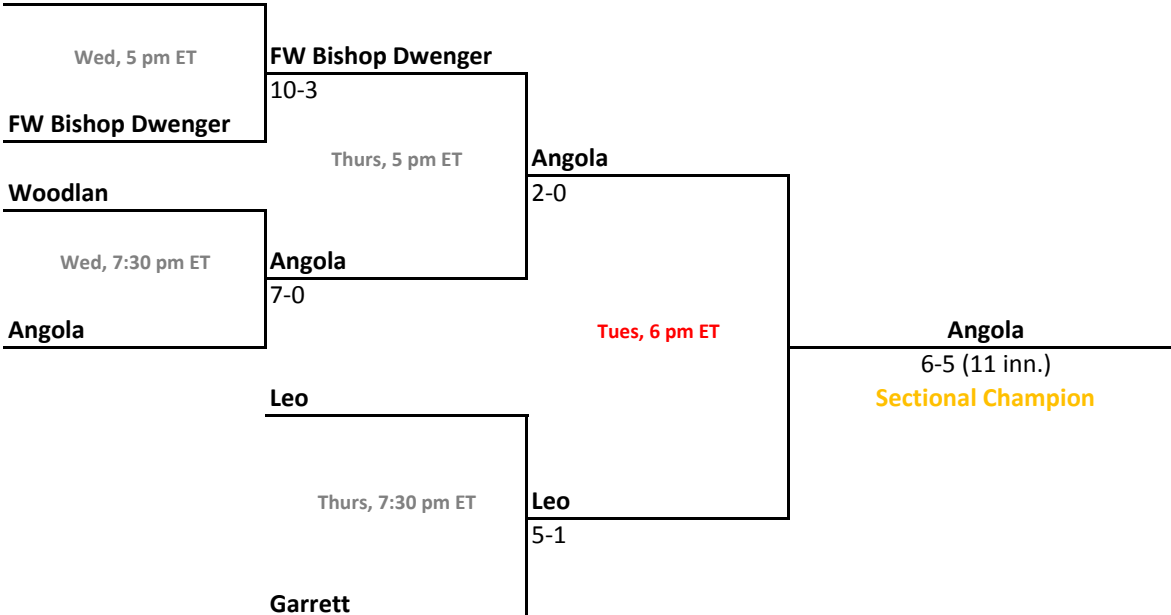

2012-13 IHSAA Class 3A Baseball

47th Annual State Tournament Series

Sectionals
May 22-27, 2013

Class 3A, Sectional 21 | West Noble (6 teams)

Fairfield

Class 3A, Sectional 22 | Angola (6 teams)

Fort Wayne Concordia