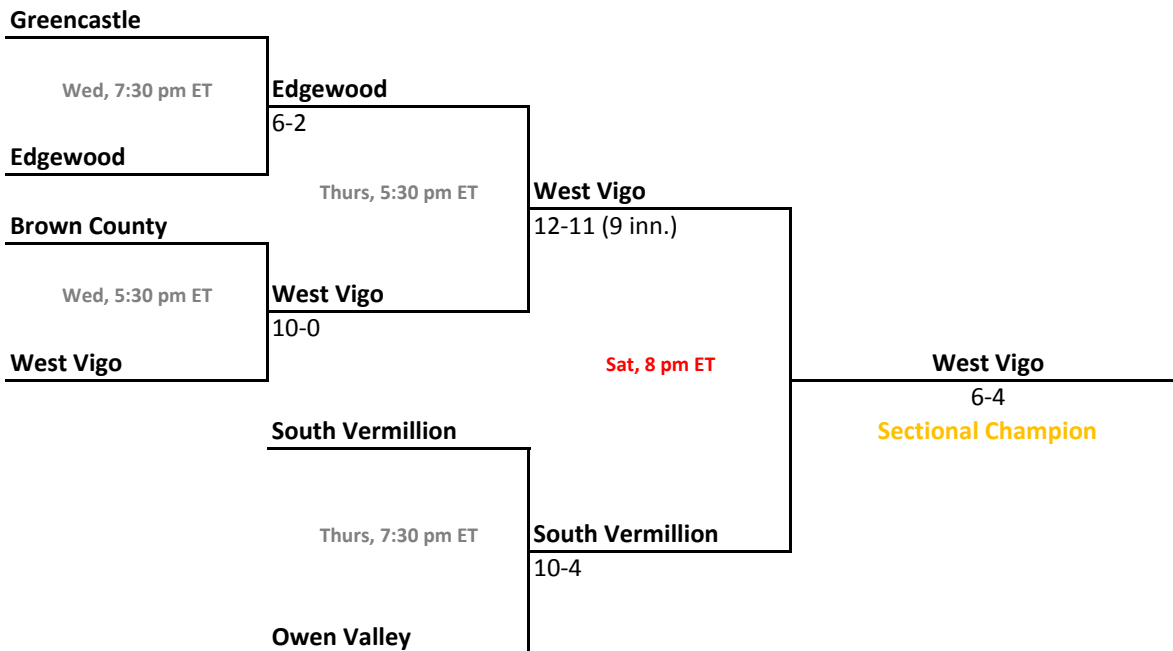

2012-13 IHSAA Class 3A Baseball

47th Annual State Tournament Series

Sectionals
May 22-27, 2013

Class 3A, Sectional 27 | Danville (5 teams)

Class 3A, Sectional 28 | West Vigo (6 teams)

2012-13 IHSAA Class 3A Baseball