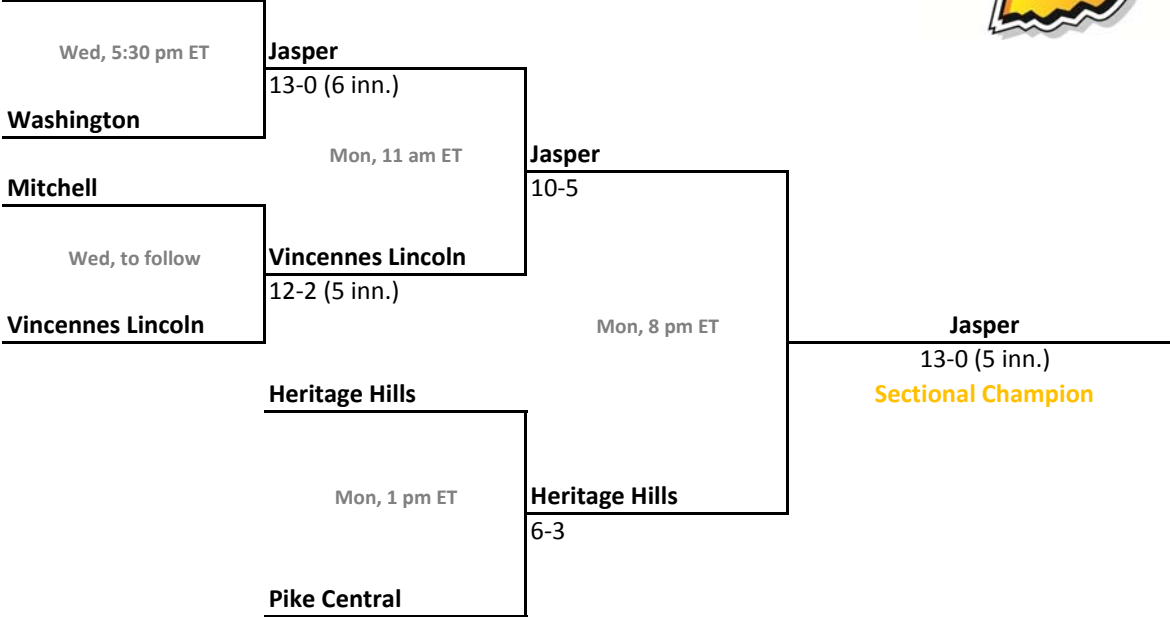

47th Annual State Tournament Series

Sectionals
May 22-27, 2013

Class 3A, Sectional 31 | Jasper (6 teams)

Jasper

Class 3A, Sectional 32 | Evansville Bosse (6 teams)

Gibson Southern