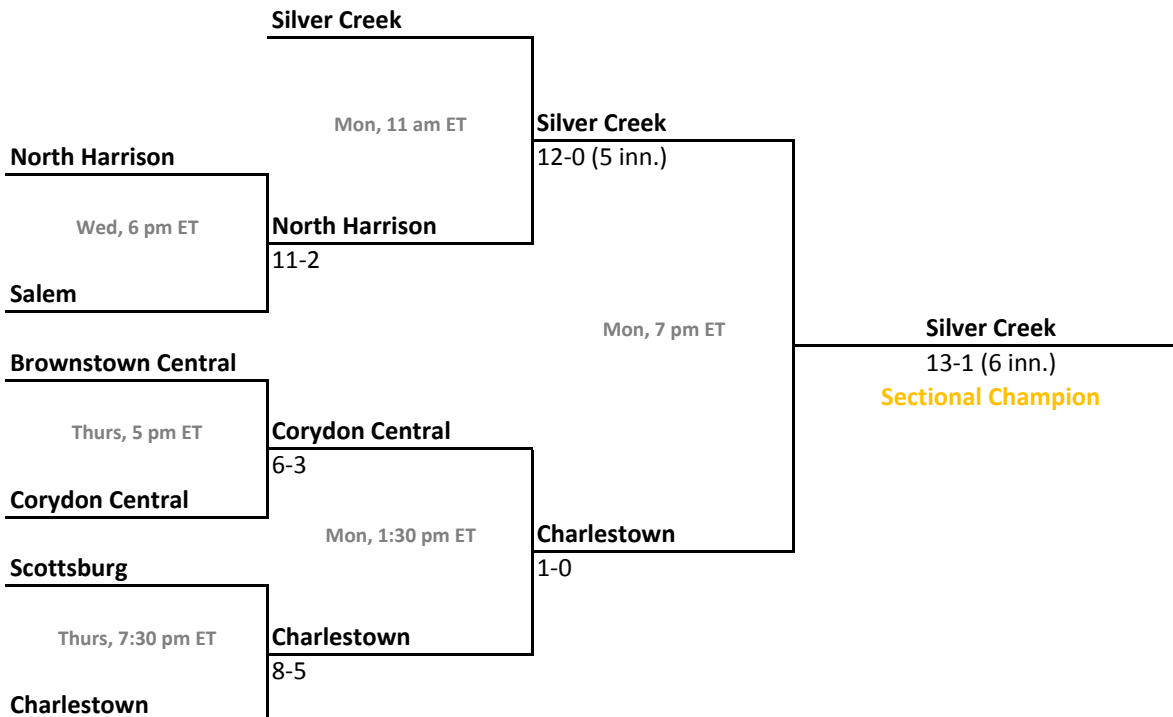

Class 3A, Sectional 30 | North Harrison (7 teams)