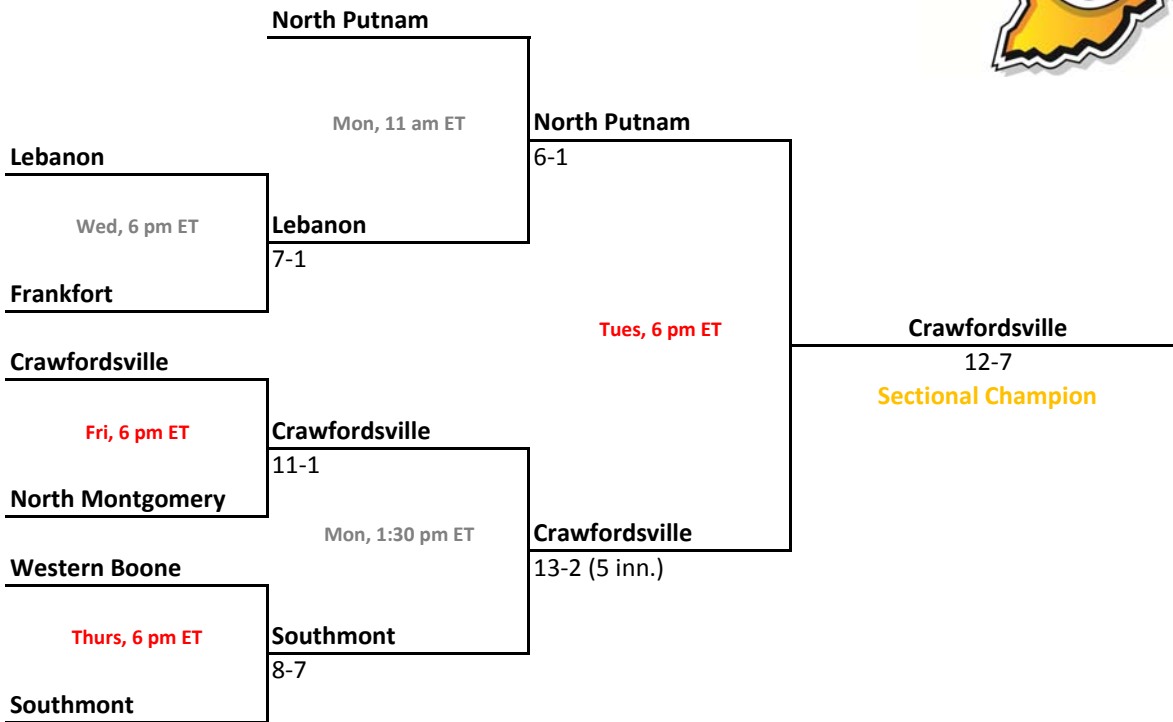

Sectionals: \$6 per session; \$9 season.

2012-13 IHSAA Class 3A Baseball

47th Annual State Tournament Series

Sectionals
May 22-27, 2013

Class 3A, Sectional 25 | North Montgomery (7 teams)

Class 3A, Sectional 26 | Brebeuf Jesuit (5 teams)