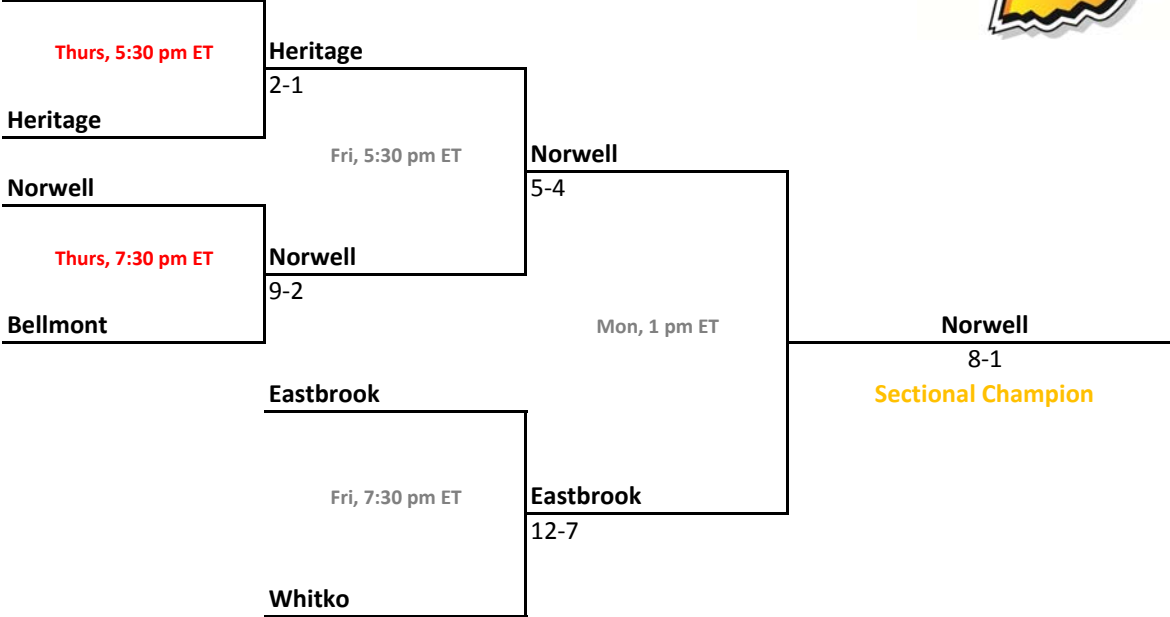

Class 3A, Sectional 23 | Belmont (6 teams)

Mississinewa