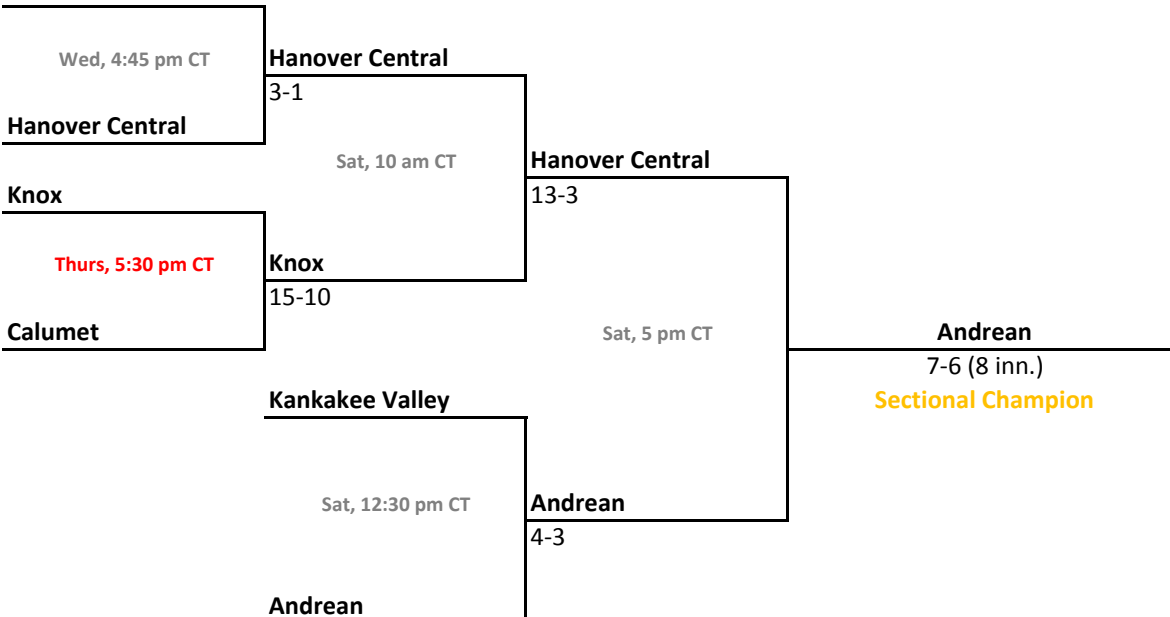

2012-13 IHSAA Class 3A Baseball

47th Annual State Tournament Series

Sectionals
May 22-27, 2013

Class 3A, Sectional 17 | Griffith (6 teams)

Hammond

Class 3A, Sectional 18 | Kankakee Valley (6 teams)

Rensselaer Central

2012-13 IHSAA Class 3A Baseball

47th Annual State Tournament Series

Sectionals
May 22-27, 2013

Class 3A, Sectional 21 | West Noble (6 teams)

Fairfield

Class 3A, Sectional 22 | Angola (6 teams)

Fort Wayne Concordia