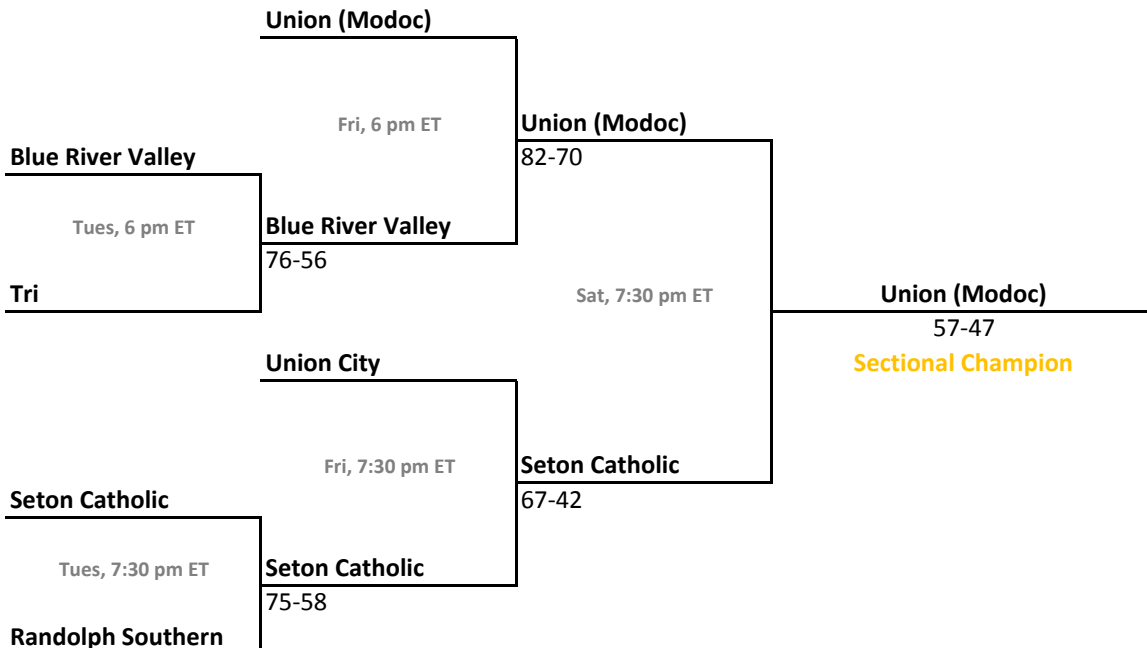

2012-13 IHSAA Class A Boys Basketball

103rd Annual State Tournament Series

Sectionals
Feb. 26 - March 2, 2013

Class A, Sectional 53 | North Vermillion (6 teams)

Class A, Sectional 54 | Tri-Central (6 teams)

2012-13 IHSAA Class A Boys Basketball

103rd Annual State Tournament Series

Sectionals
Feb. 26 - March 2, 2013

Class A, Sectional 55 | Monroe Central (6 teams)

Class A, Sectional 56 | Blue River Valley (6 teams)

2012-13 IHSAA Class A Boys Basketball

103rd Annual State Tournament Series

Sectionals
Feb. 26 - March 2, 2013

Class A, Sectional 57 | White River Valley (5 teams)

Class A, Sectional 58 | University (7 teams)