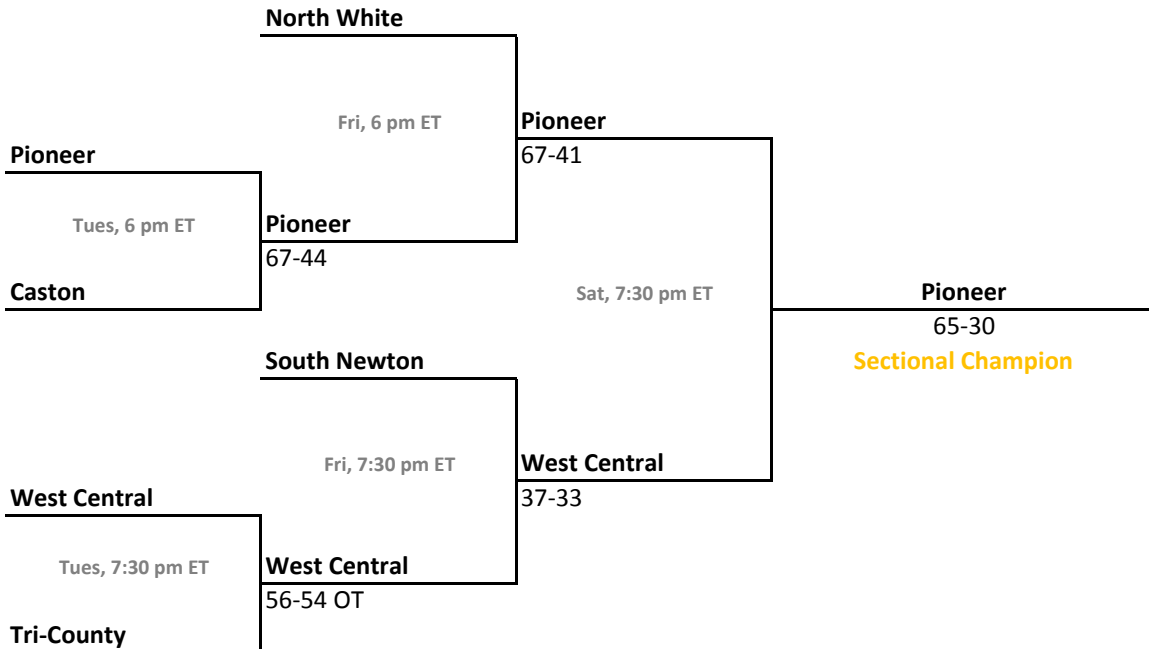

2012-13 IHSAA Class A Boys Basketball

103rd Annual State Tournament Series

Sectionals
Feb. 26 - March 2, 2013

Class A, Sectional 49 | Kouts (7 teams)

Class A, Sectional 50 | West Central (6 teams)

Sectionals: \$6 per session; \$10 season.

2012-13 IHSAA Class A Boys Basketball

103rd Annual State Tournament Series

Sectionals
Feb. 26 - March 2, 2013

Class A, Sectional 51 | Culver Community (7 teams)

Class A, Sectional 52 | Hamilton (8 teams)

Sectionals: \$6 per session; \$10 season.

2012-13 IHSAA Class A Boys Basketball

103rd Annual State Tournament Series

Sectionals
Feb. 26 - March 2, 2013

Class A, Sectional 53 | North Vermillion (6 teams)

Class A, Sectional 54 | Tri-Central (6 teams)

2012-13 IHSAA Class A Boys Basketball

103rd Annual State Tournament Series

Sectionals
Feb. 26 - March 2, 2013

Class A, Sectional 55 | Monroe Central (6 teams)

Class A, Sectional 56 | Blue River Valley (6 teams)