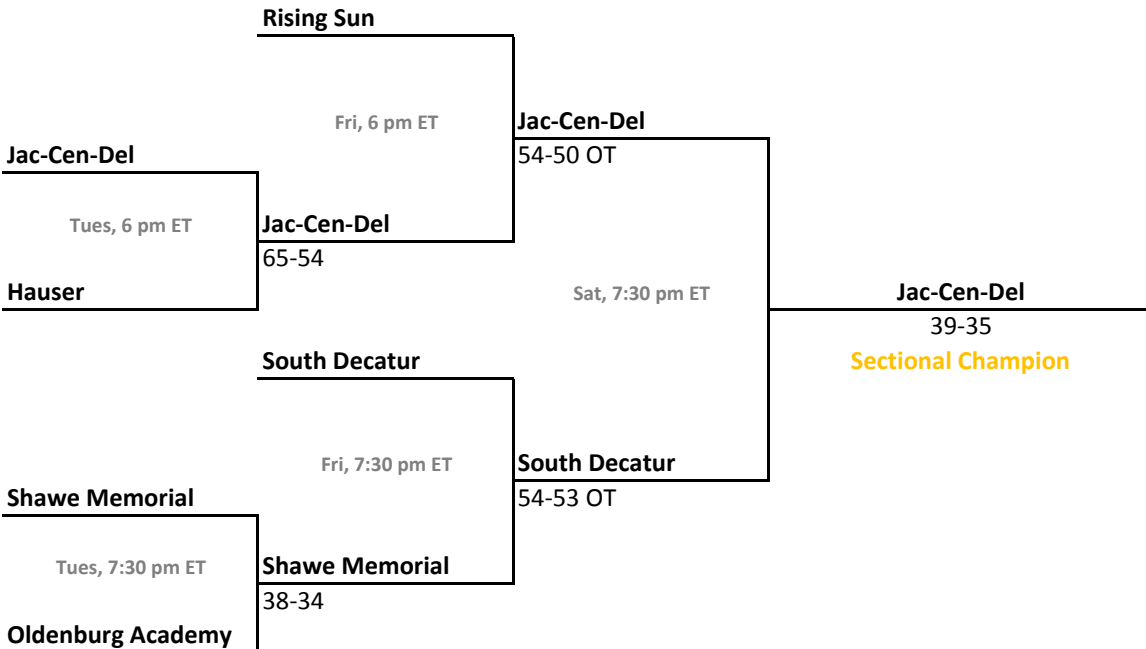

2012-13 IHSAA Class A Boys Basketball

103rd Annual State Tournament Series

Sectionals
Feb. 26 - March 2, 2013

Class A, Sectional 57 | White River Valley (5 teams)

Class A, Sectional 58 | University (7 teams)

Sectionals: \$6 per session; \$10 season.

2012-13 IHSAA Class A Boys Basketball

103rd Annual State Tournament Series

Sectionals
Feb. 26 - March 2, 2013

Class A, Sectional 59 | Edinburg (8 teams)

Southwestern (Shelby)

Class A, Sectional 60 | South Decatur (6 teams)

Sectionals: \$6 per session; \$10 season.

2012-13 IHSAA Class A Boys Basketball

103rd Annual State Tournament Series

Sectionals
Feb. 26 - March 2, 2013

Class A, Sectional 61 | West Washington (6 teams)