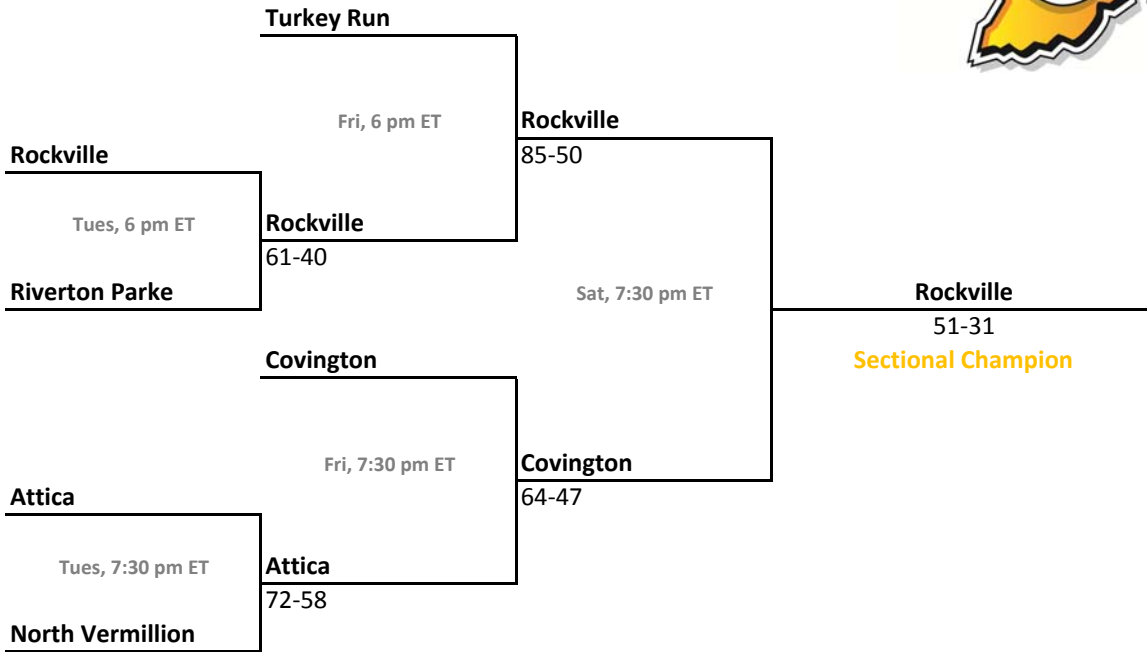

2012-13 IHSAA Class A Boys Basketball

103rd Annual State Tournament Series

Sectionals
Feb. 26 - March 2, 2013

Class A, Sectional 53 | North Vermillion (6 teams)

Class A, Sectional 54 | Tri-Central (6 teams)