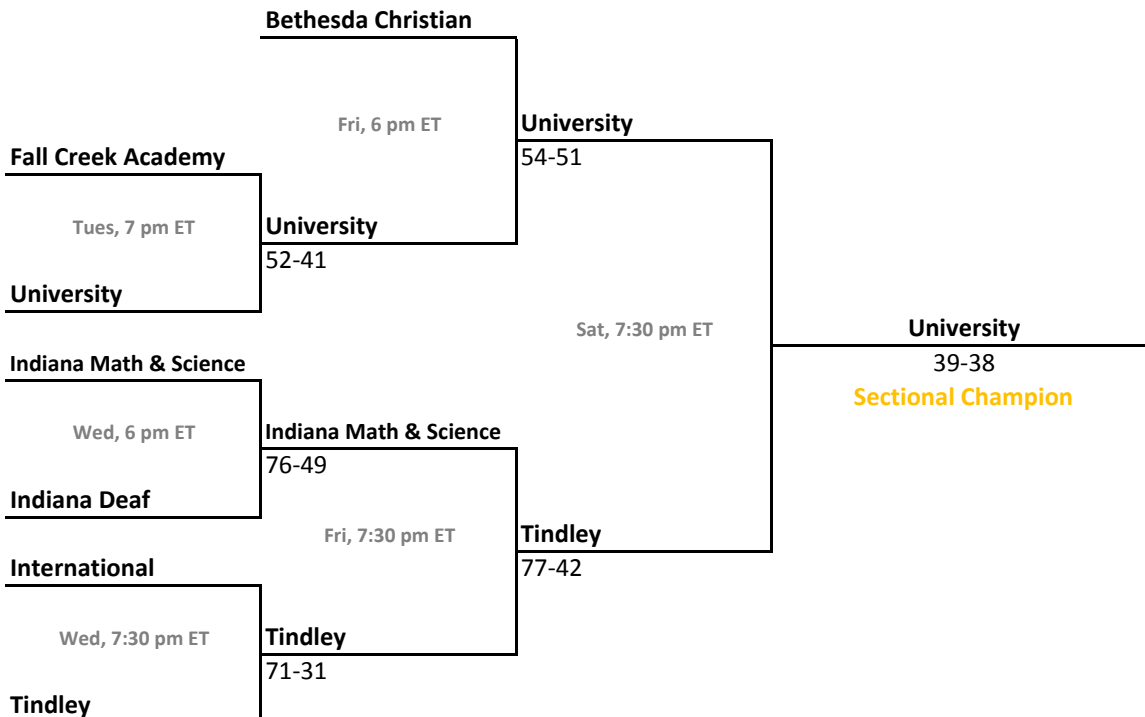

2012-13 IHSAA Class A Boys Basketball

103rd Annual State Tournament Series

Sectionals
Feb. 26 - March 2, 2013

Class A, Sectional 53 | North Vermillion (6 teams)

Class A, Sectional 54 | Tri-Central (6 teams)

2012-13 IHSAA Class A Boys Basketball

103rd Annual State Tournament Series

Sectionals
Feb. 26 - March 2, 2013

Class A, Sectional 55 | Monroe Central (6 teams)

Class A, Sectional 56 | Blue River Valley (6 teams)

2012-13 IHSAA Class A Boys Basketball

103rd Annual State Tournament Series

Sectionals
Feb. 26 - March 2, 2013

Class A, Sectional 57 | White River Valley (5 teams)

Class A, Sectional 58 | University (7 teams)

Sectionals: \$6 per session; \$10 season.

2012-13 IHSAA Class A Boys Basketball

103rd Annual State Tournament Series

Sectionals
Feb. 26 - March 2, 2013

Class A, Sectional 59 | Edinburg (8 teams)

Southwestern (Shelby)