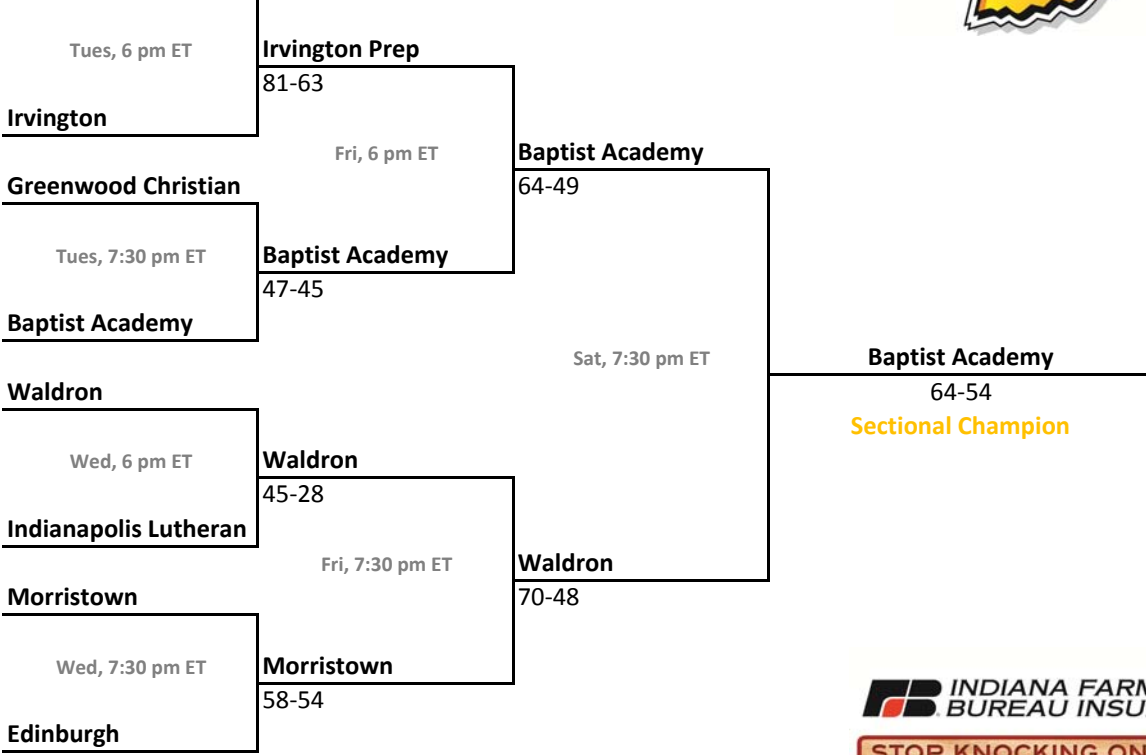

Sectionals: \$6 per session; \$10 season.

2012-13 IHSAA Class A Boys Basketball

103rd Annual State Tournament Series

Sectionals
Feb. 26 - March 2, 2013

Class A, Sectional 59 | Edinburg (8 teams)

Southwestern (Shelby)

Class A, Sectional 60 | South Decatur (6 teams)

Sectionals: \$6 per session; \$10 season.

2012-13 IHSAA Class A Boys Basketball

103rd Annual State Tournament Series

Sectionals
Feb. 26 - March 2, 2013

Class A, Sectional 61 | West Washington (6 teams)