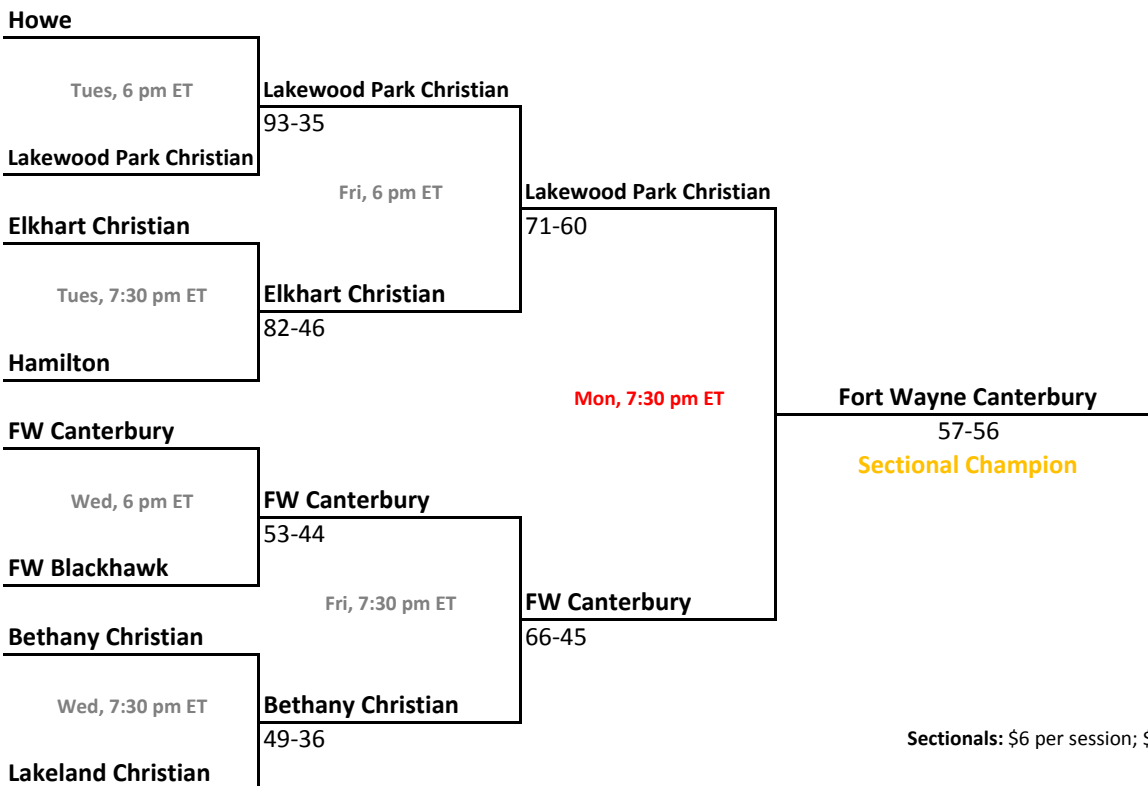

2012-13 IHSAA Class A Boys Basketball

103rd Annual State Tournament Series

Sectionals
Feb. 26 - March 2, 2013

Class A, Sectional 49 | Kouts (7 teams)

Class A, Sectional 50 | West Central (6 teams)

Sectionals: \$6 per session; \$10 season.

2012-13 IHSAA Class A Boys Basketball

103rd Annual State Tournament Series

Sectionals
Feb. 26 - March 2, 2013

Class A, Sectional 51 | Culver Community (7 teams)

Class A, Sectional 52 | Hamilton (8 teams)

Sectionals: \$6 per session; \$10 season.

2012-13 IHSAA Class A Boys Basketball

103rd Annual State Tournament Series

Sectionals
Feb. 26 - March 2, 2013

Class A, Sectional 53 | North Vermillion (6 teams)

Class A, Sectional 54 | Tri-Central (6 teams)