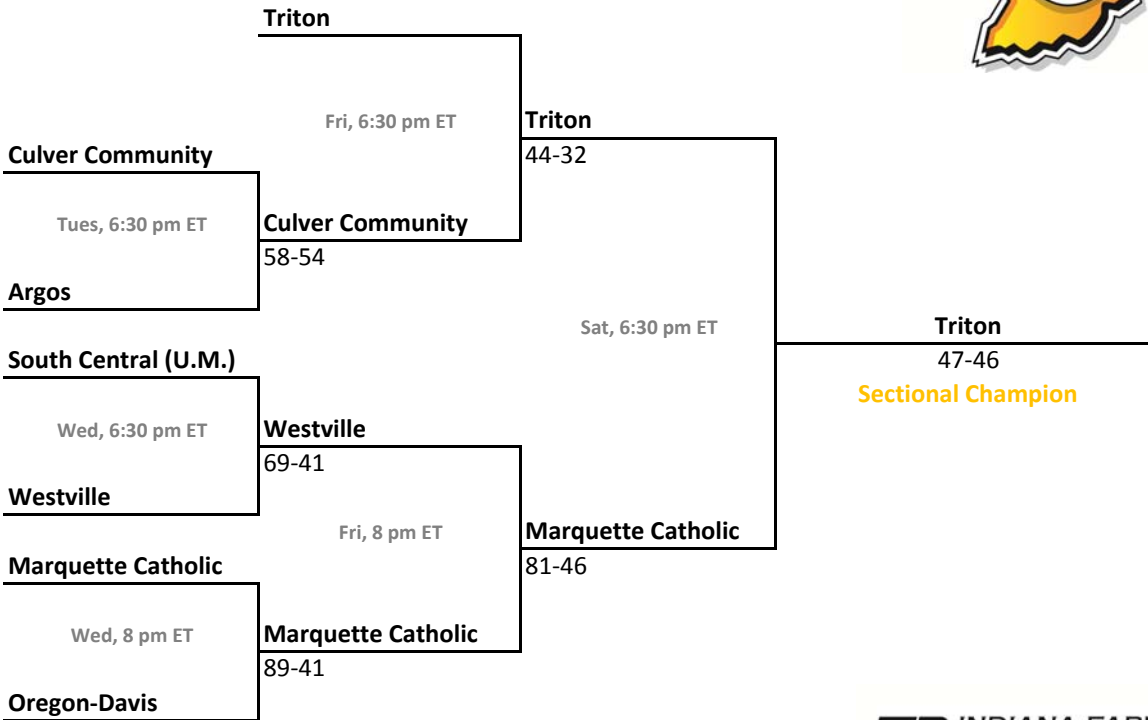

2012-13 IHSAA Class A Boys Basketball

103rd Annual State Tournament Series

Sectionals
Feb. 26 - March 2, 2013

Class A, Sectional 49 | Kouts (7 teams)

Class A, Sectional 50 | West Central (6 teams)

Sectionals: \$6 per session; \$10 season.

2012-13 IHSAA Class A Boys Basketball

103rd Annual State Tournament Series

Sectionals
Feb. 26 - March 2, 2013

Class A, Sectional 51 | Culver Community (7 teams)

Class A, Sectional 52 | Hamilton (8 teams)

Sectionals: \$6 per session; \$10 season.

2012-13 IHSAA Class A Boys Basketball

103rd Annual State Tournament Series

Sectionals
Feb. 26 - March 2, 2013

Class A, Sectional 53 | North Vermillion (6 teams)

Class A, Sectional 54 | Tri-Central (6 teams)