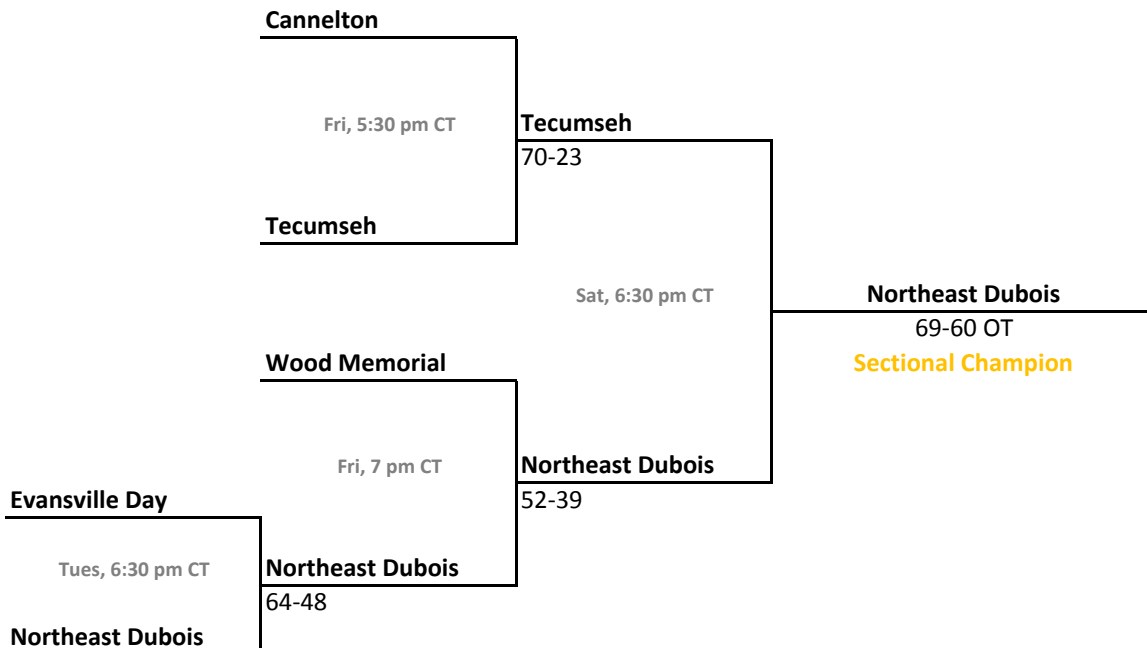

Class A, Sectional 64 | Wood Memorial (5 teams)

Sectionals: $6 per session; $10 season.