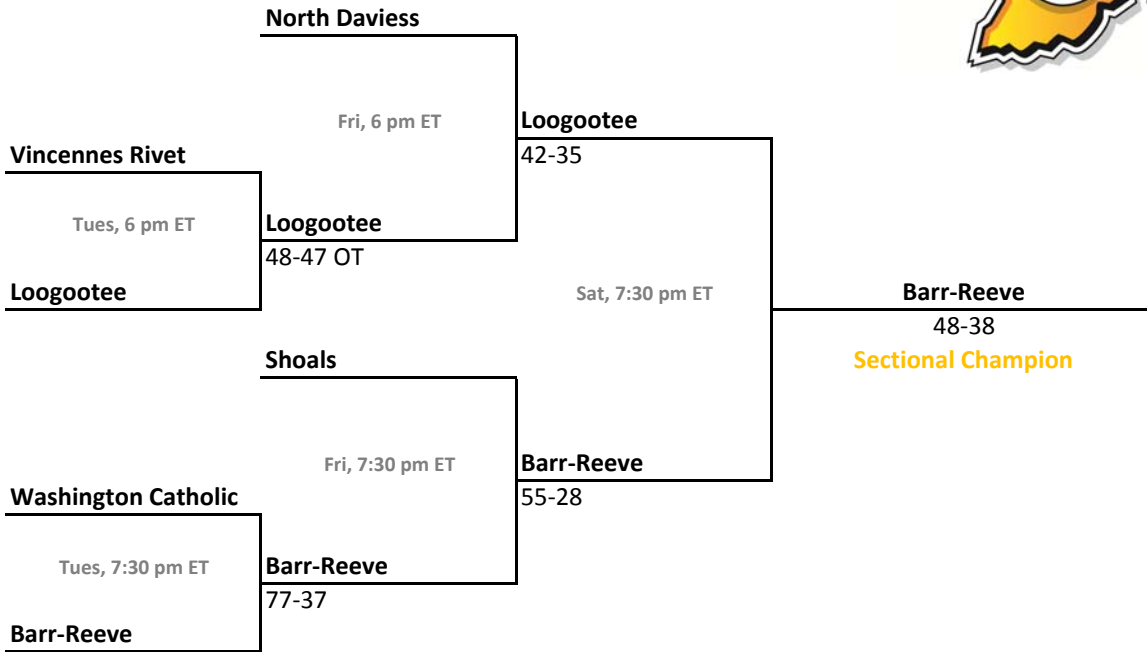

Class A, Sectional 62 | Borden (6 teams)

Sectionals: \$6 per session; \$10 season.

2012-13 IHSAA Class A Boys Basketball

103rd Annual State Tournament Series

Sectionals
Feb. 26 - March 2, 2013

Class A, Sectional 63 | Loogootee (6 teams)