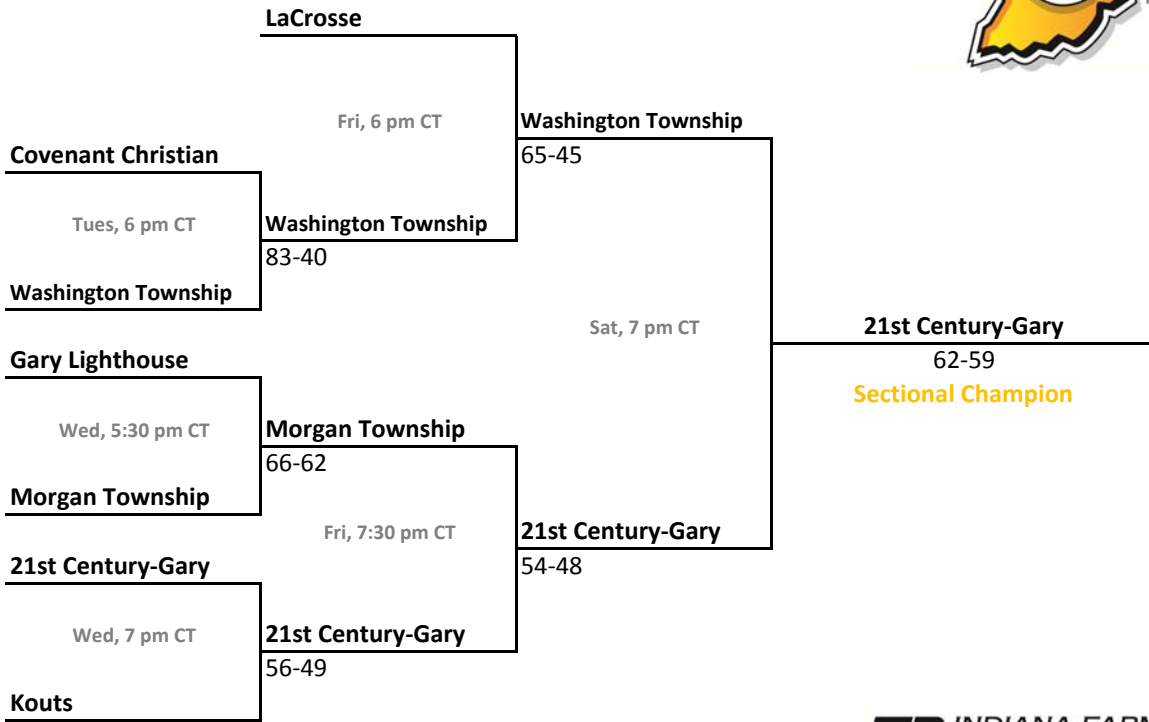

2012-13 IHSAA Class A Boys Basketball

103rd Annual State Tournament Series

Sectionals
Feb. 26 - March 2, 2013

Class A, Sectional 49 | Kouts (7 teams)

Class A, Sectional 50 | West Central (6 teams)

Sectionals: \$6 per session; \$10 season.

2012-13 IHSAA Class A Boys Basketball

103rd Annual State Tournament Series

Sectionals
Feb. 26 - March 2, 2013

Class A, Sectional 51 | Culver Community (7 teams)

Class A, Sectional 52 | Hamilton (8 teams)

Sectionals: \$6 per session; \$10 season.

2012-13 IHSAA Class A Boys Basketball

103rd Annual State Tournament Series

Sectionals
Feb. 26 - March 2, 2013

Class A, Sectional 53 | North Vermillion (6 teams)

Class A, Sectional 54 | Tri-Central (6 teams)