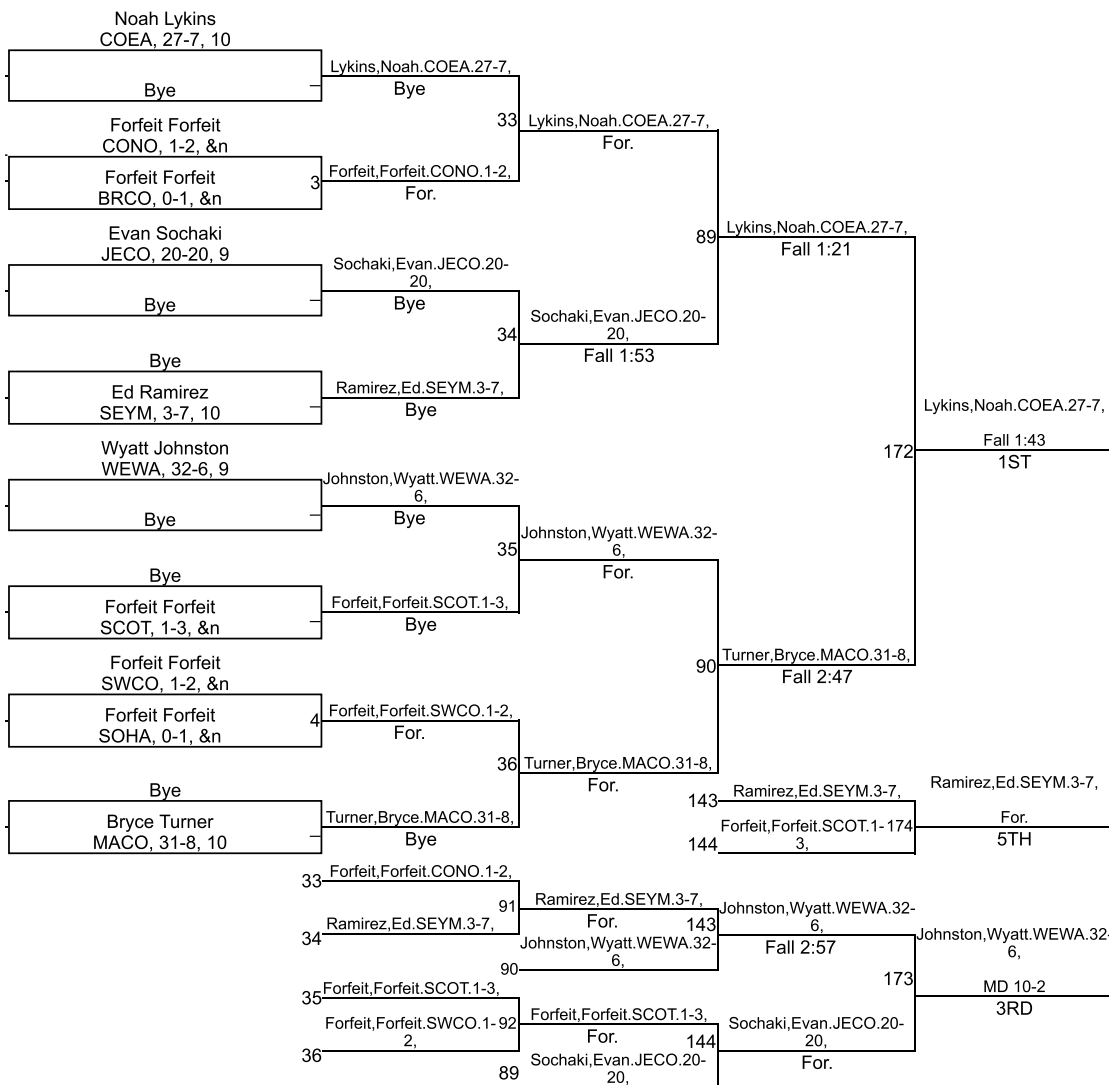

IHSAA Sectional @ Jennings County

113