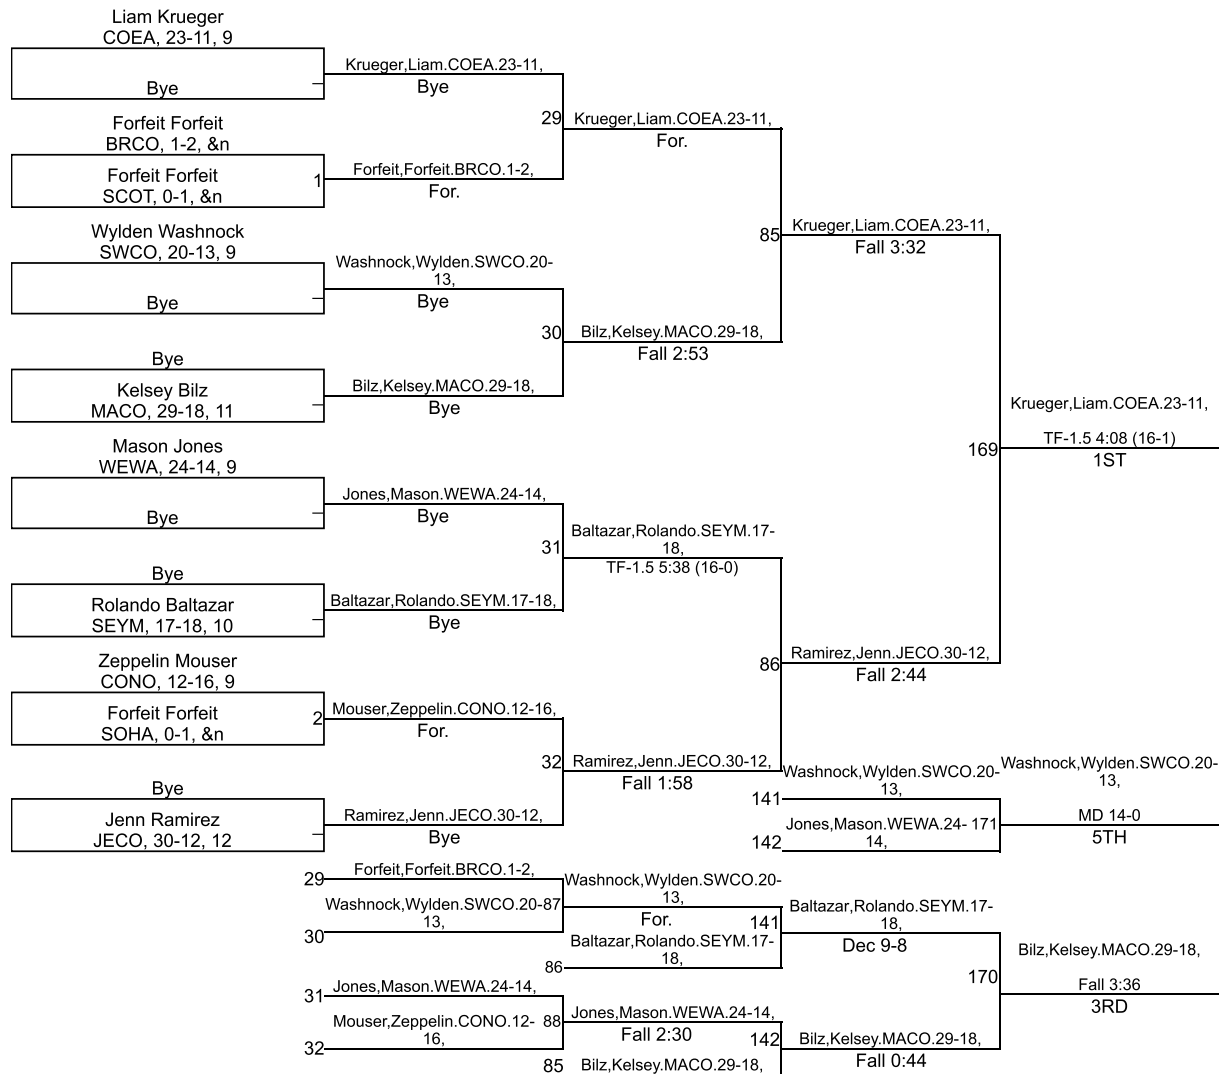

Team Scores

Printed on 02/01/2020 09:08 p.m.

Team Scores		
1	Columbus East	272.0
2	Madison Consolidated	193.5
3	Jennings County	162.0
4	Seymour	145.0
5	Brown County	99.0
6	Columbus North	95.0
7	Southwestern (Hanover)	80.0
8	West Washington	58.0
9	Switzerland County	56.0
10	Scottsburg	52.0

IHSAA Sectional @ Jennings County

106