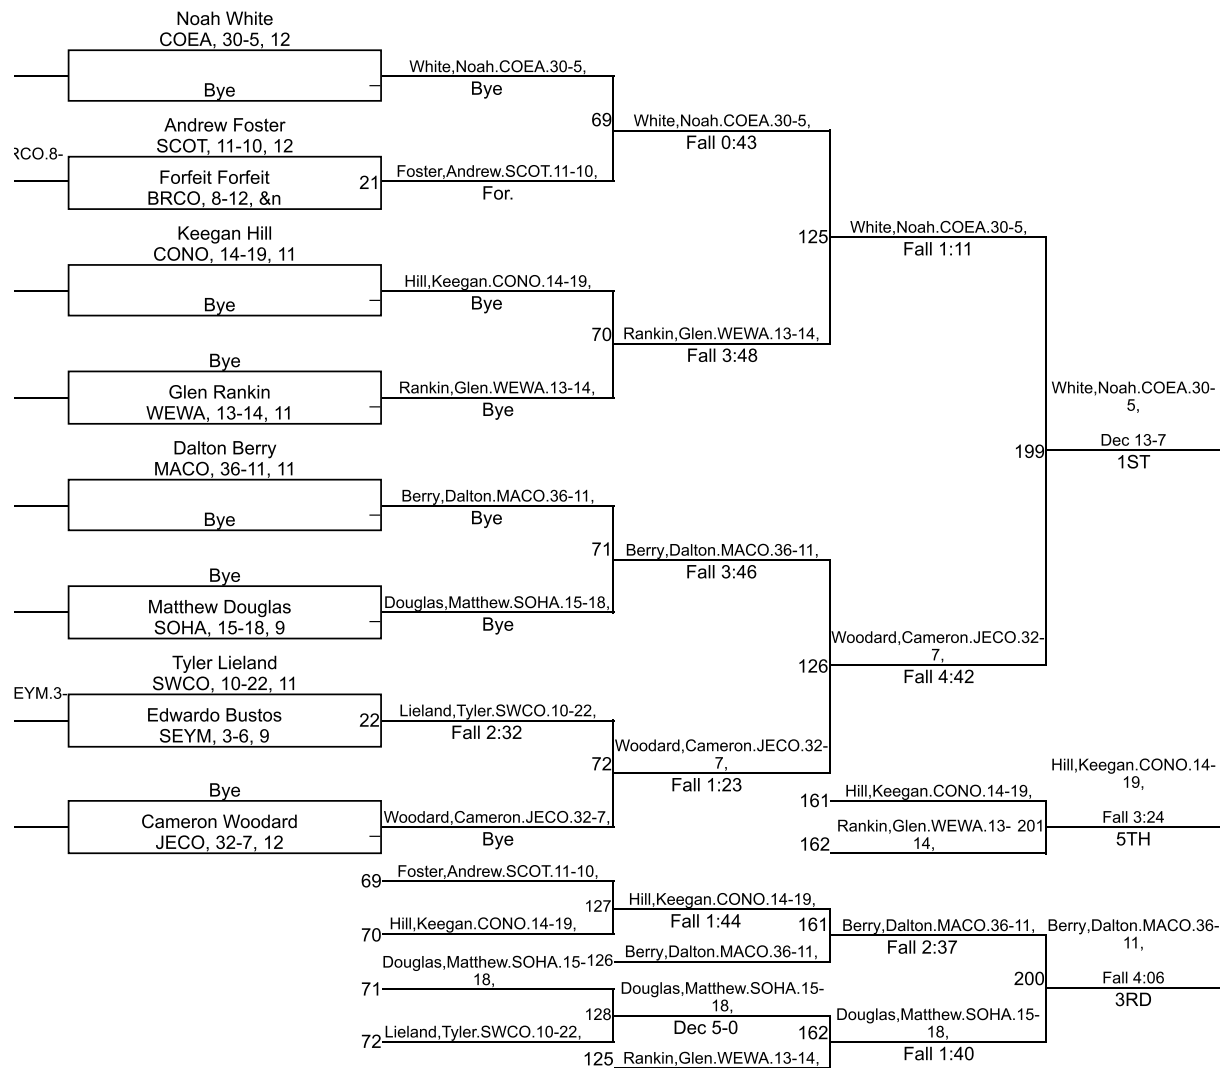

IHSAA Sectional @ Jennings County

182