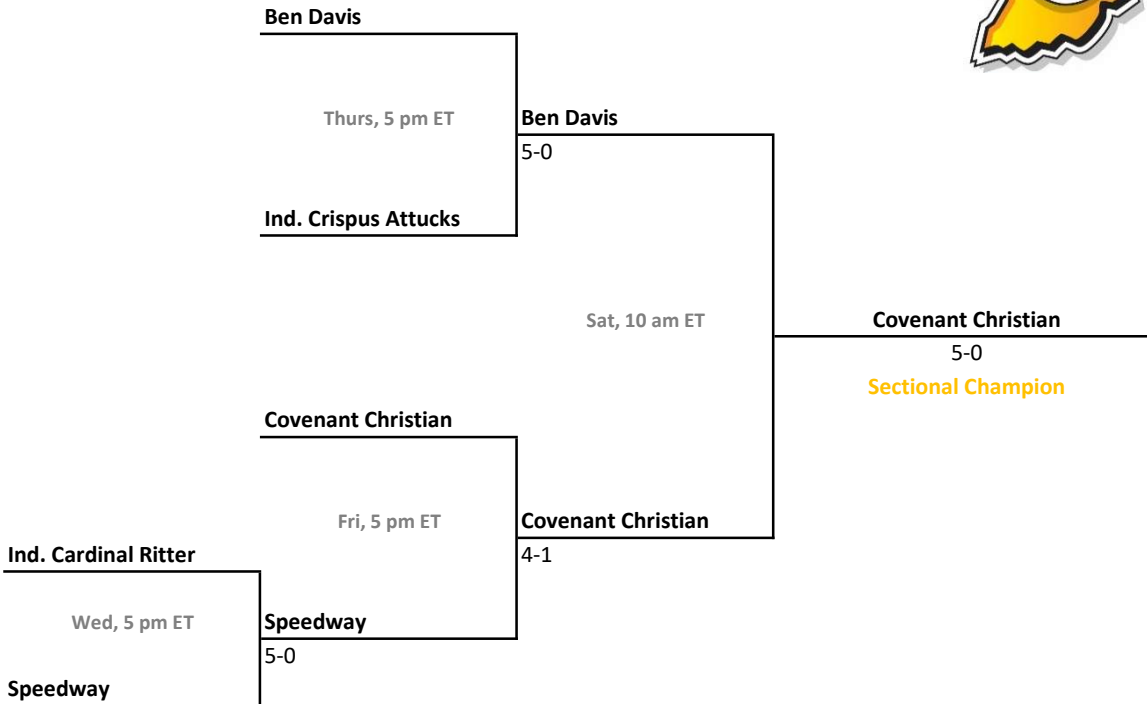

Sectional 9 | Ben Davis (5 teams)