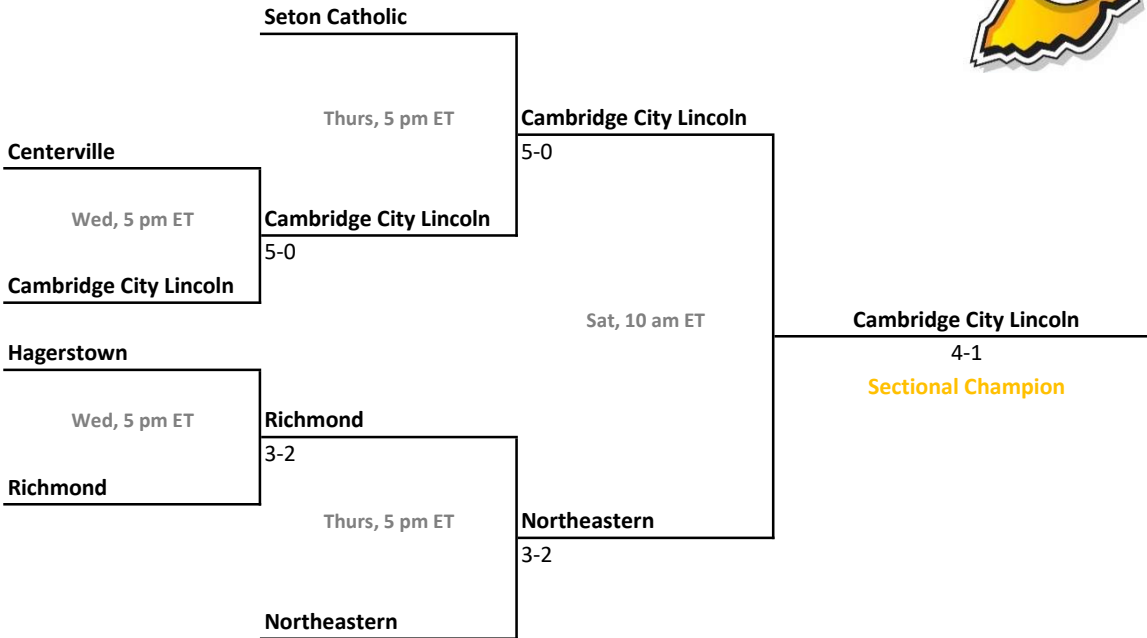

Sectional 15 | Richmond (6 teams)