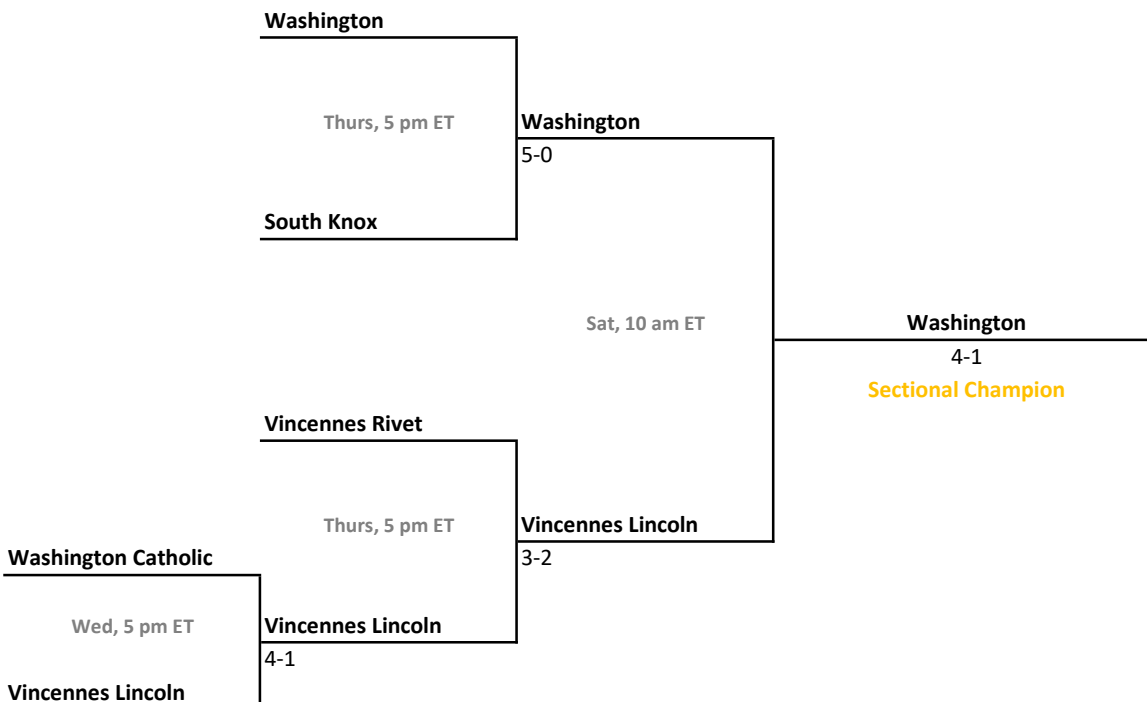

## 46th Annual Team State Tournament Series

**Sectionals**  
May 19-22, 2021

**Sectional 27 | Linton-Stockton (4 teams)**

**Sectional 28 | Vincennes Lincoln (5 teams)**