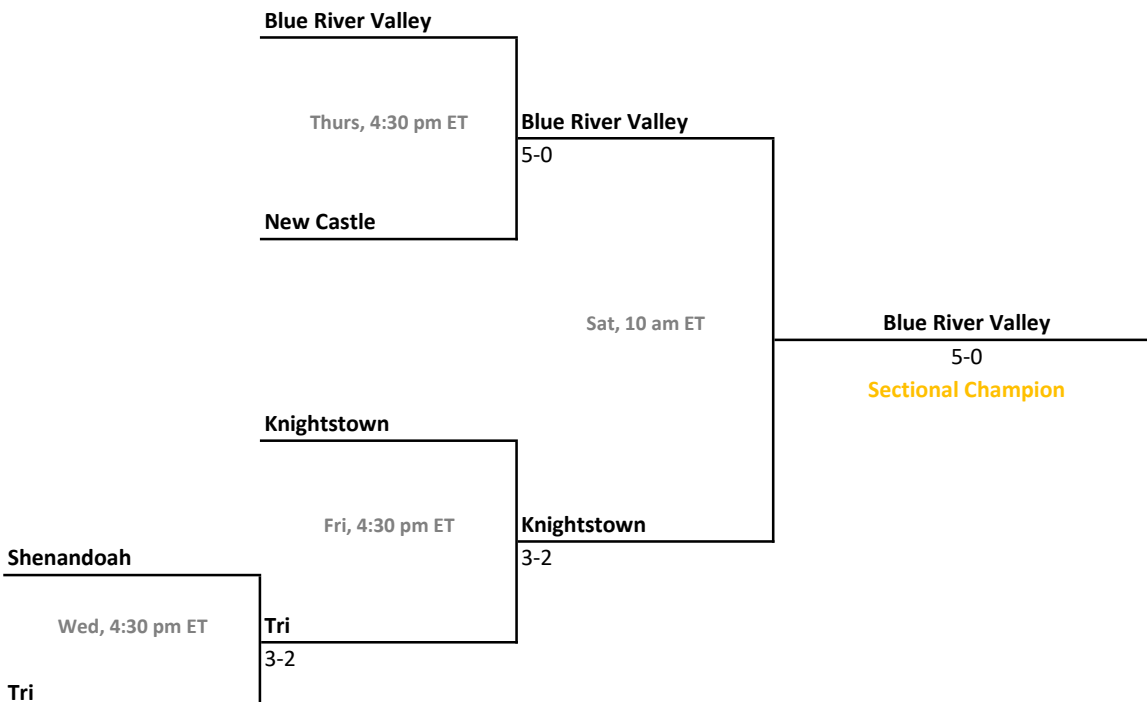

Sectional 14 | New Castle (5 teams)