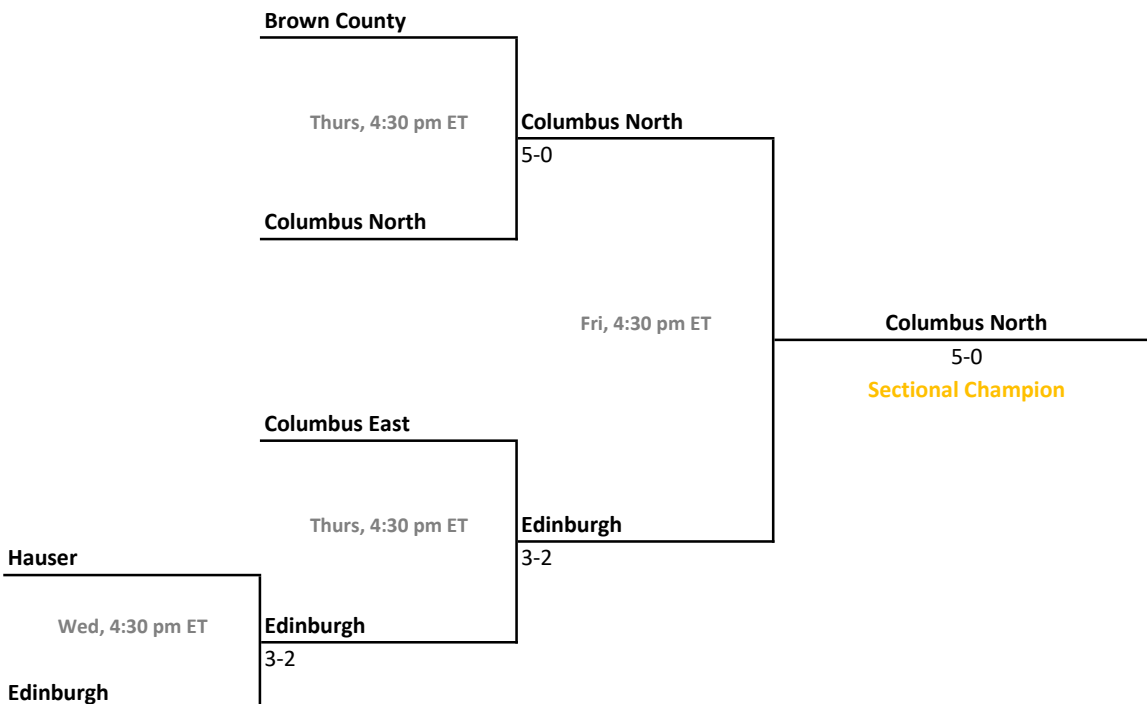

## 46th Annual Team State Tournament Series

**Sectionals**  
May 19-22, 2021

**Sectional 17 | Bloomington North (5 teams)**

**Sectional 18 | Columbus North (5 teams)**