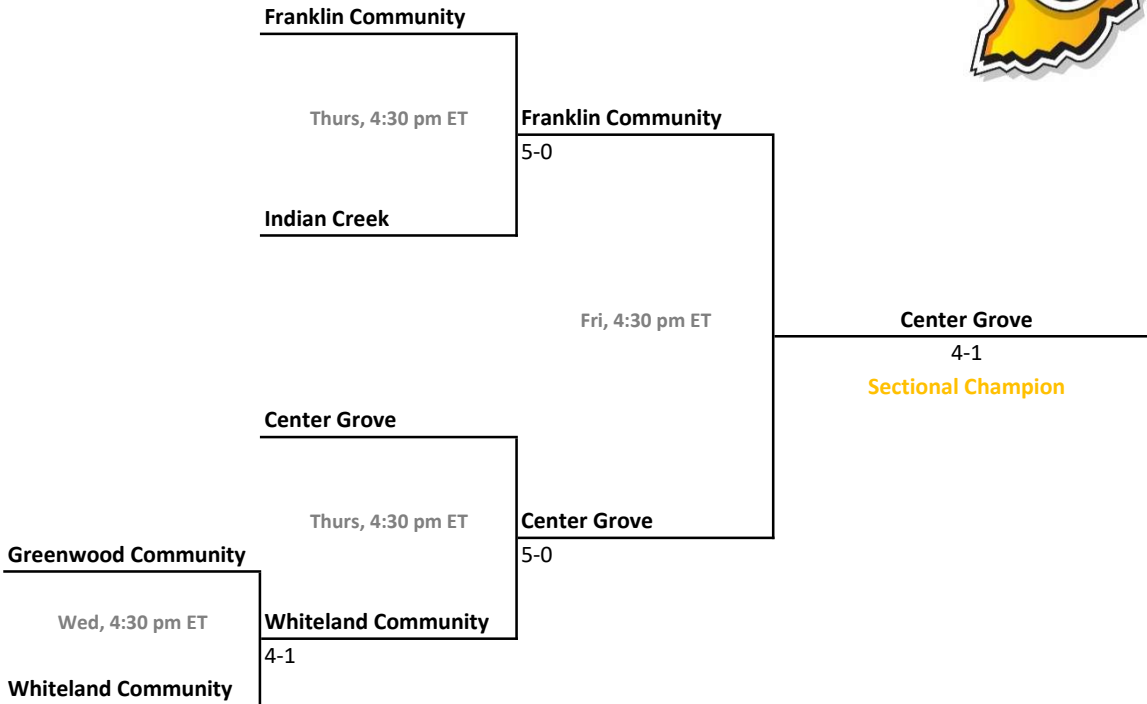

### Sectional 1 | Center Grove (5 teams)