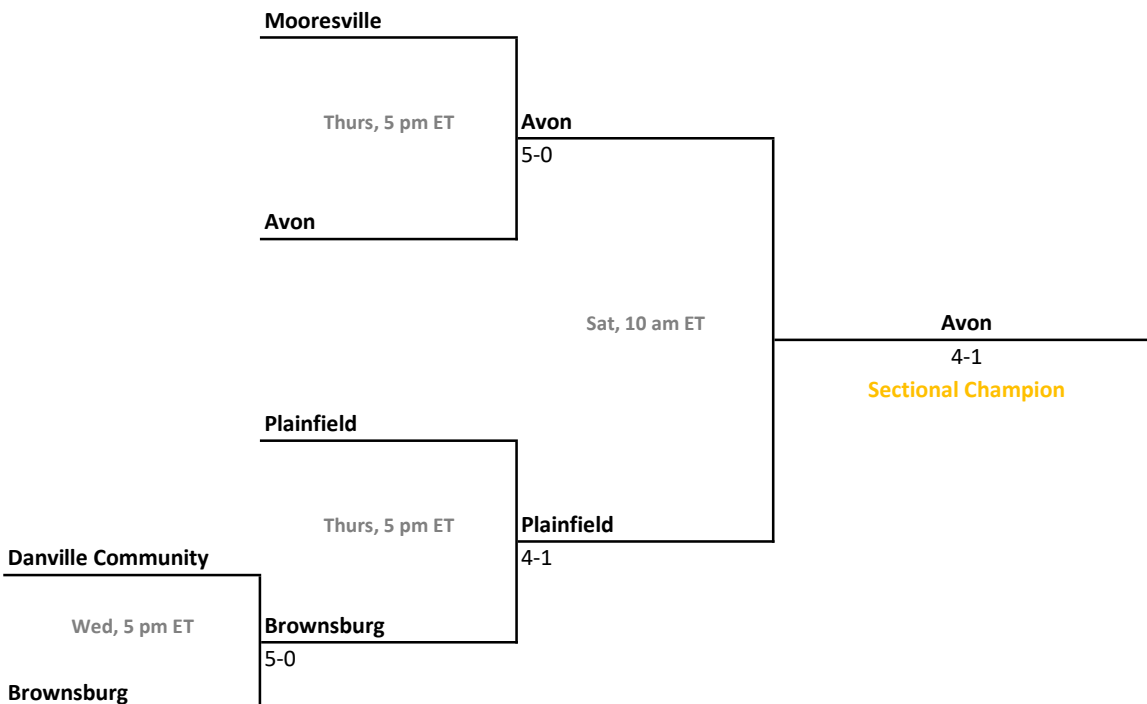

Sectional 12 | Brownsburg (5 teams)