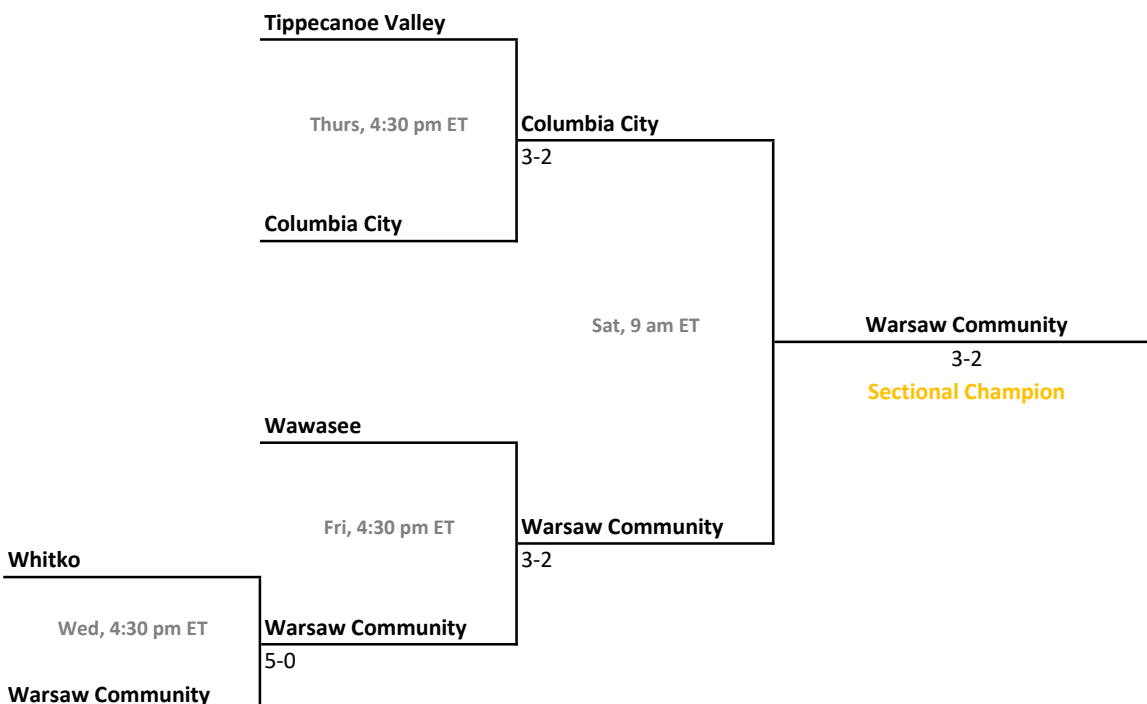

## 46th Annual Team State Tournament Series

**Sectionals**  
May 19-22, 2021

**Sectional 51 | Peru (5 teams)**

**Sectional 52 | Warsaw Community (5 teams)**