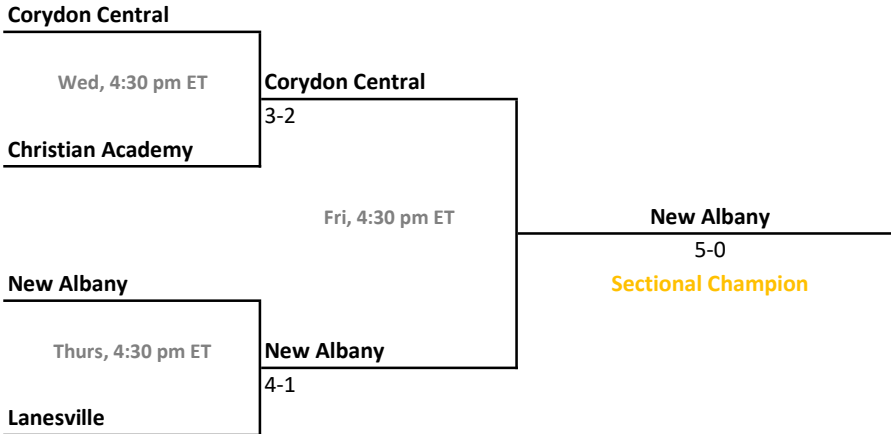

Sectional 31 | New Albany (4 teams)