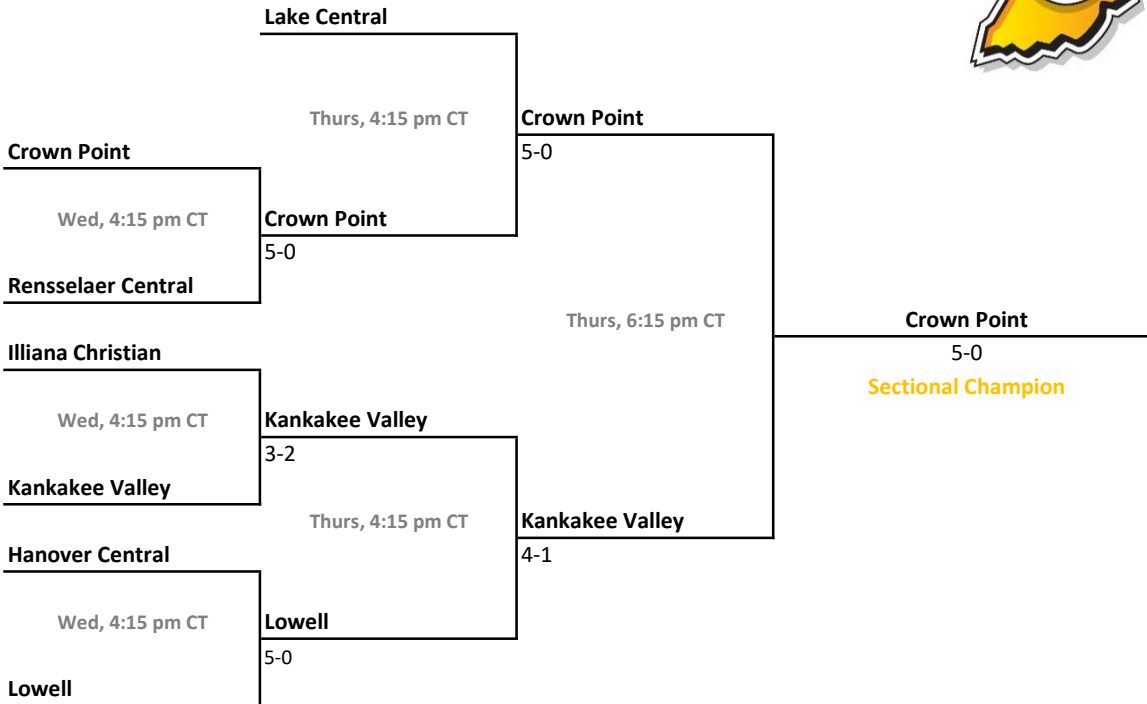

Sectional 53 | Crown Point (7 teams)