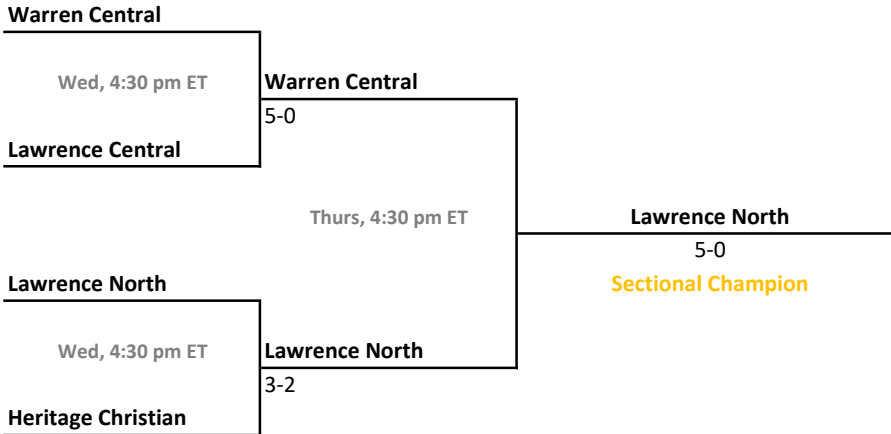

Sectional 41 | Heritage Christian (4 teams)