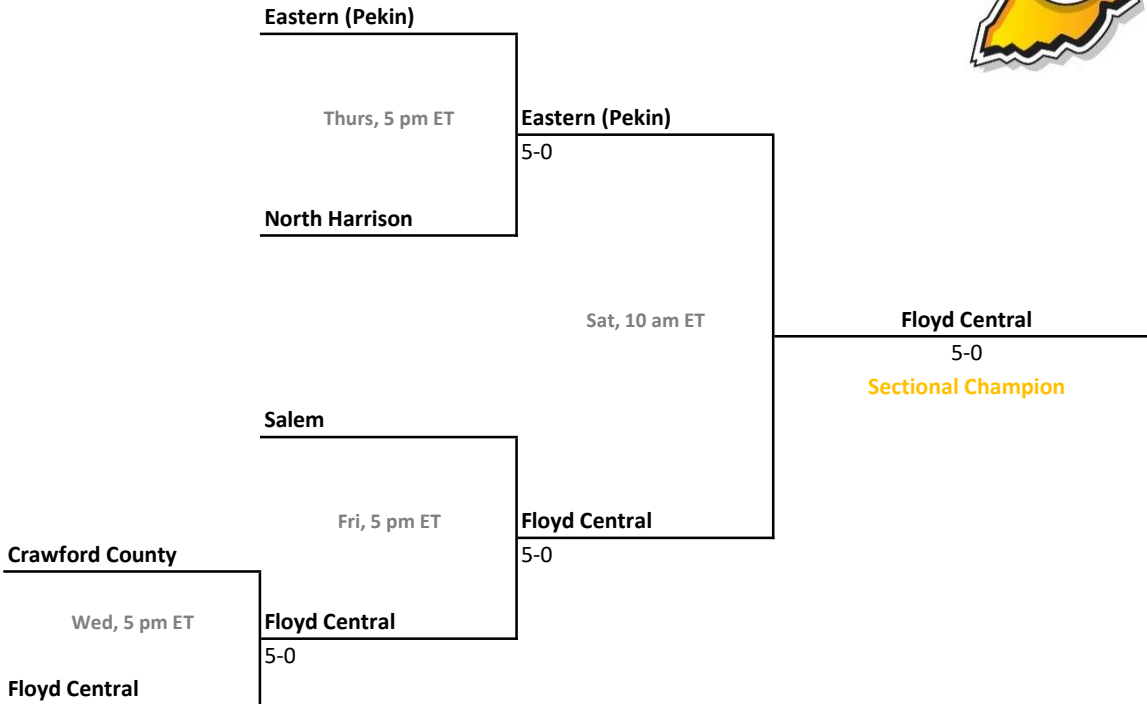

Sectional 29 | Floyd Central (5 teams)