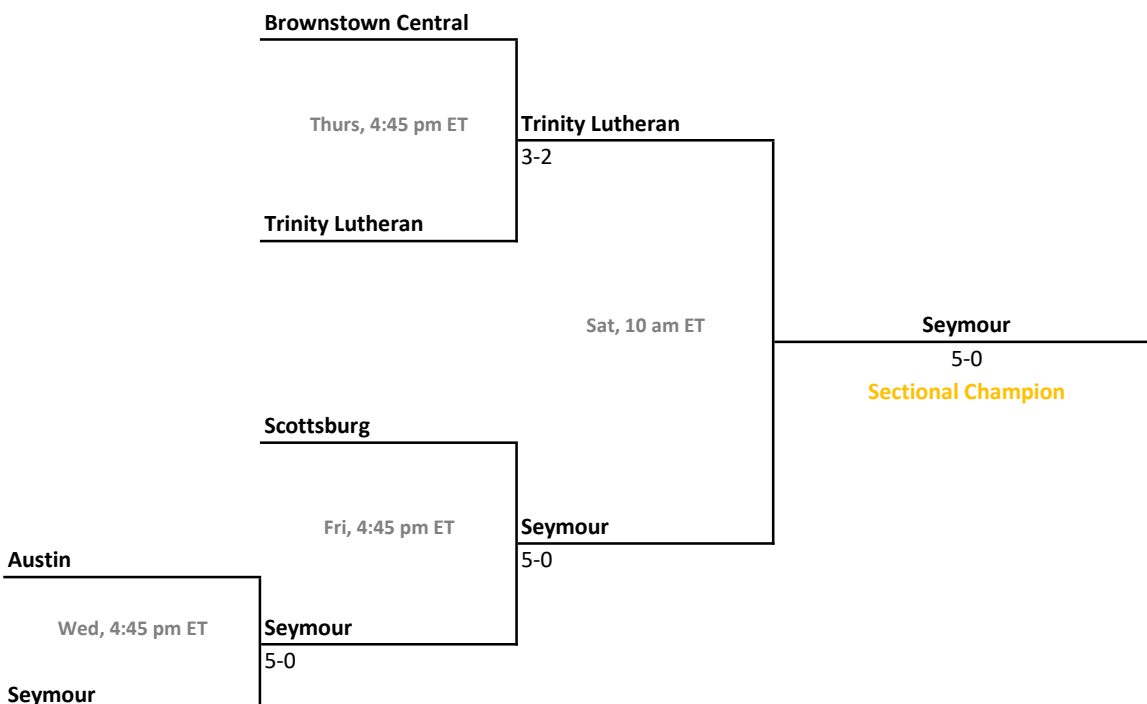

## 46th Annual Team State Tournament Series

**Sectionals**  
May 19-22, 2021

**Sectional 19 | Greensburg (5 teams)**

**Sectional 20 | Seymour (5 teams)**