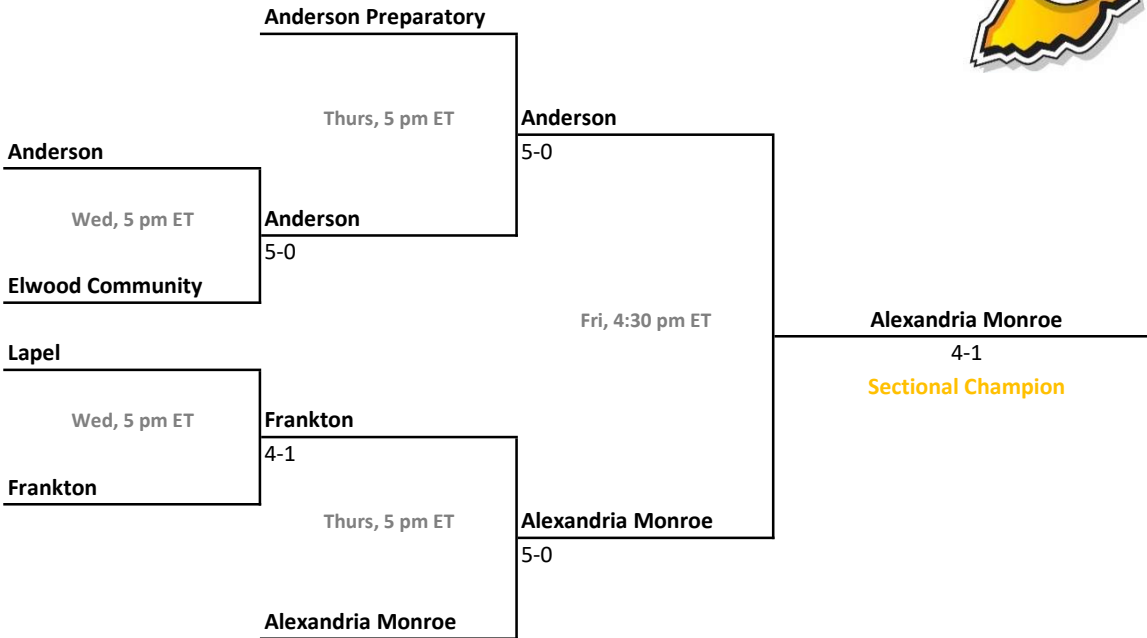

Sectional 37 | Anderson (6 teams)