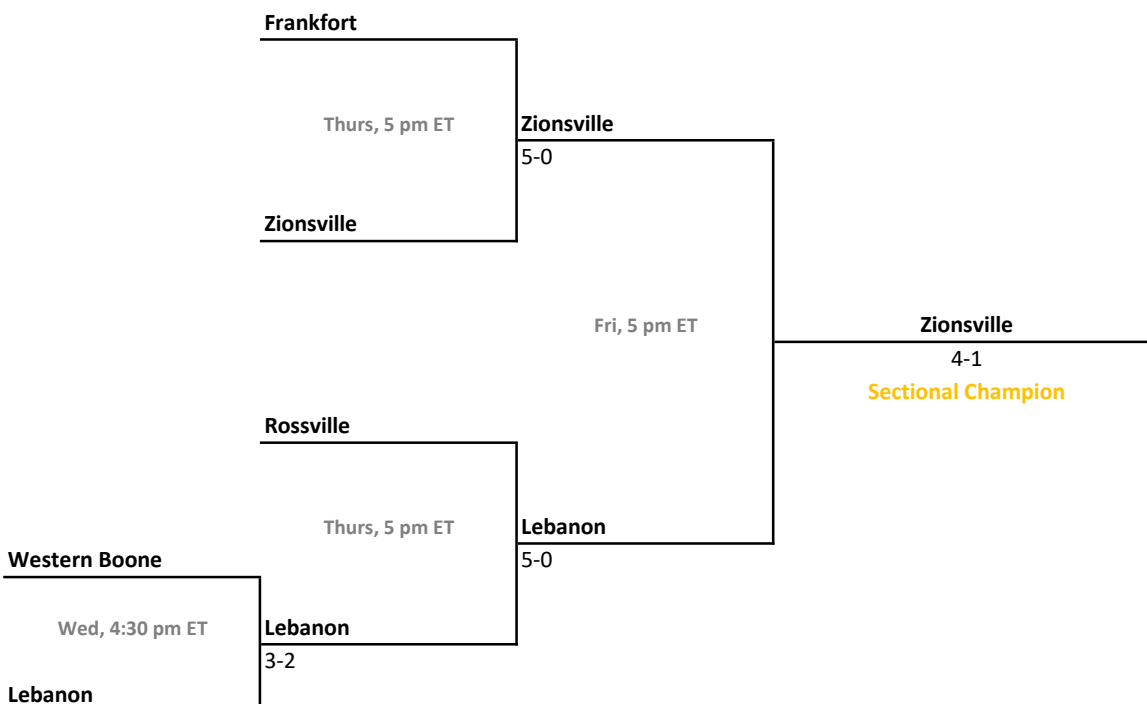

## 46th Annual Team State Tournament Series

**Sectionals**  
May 19-22, 2021

**Sectional 9 | Ben Davis (5 teams)**

**Sectional 10 | Lebanon (5 teams)**