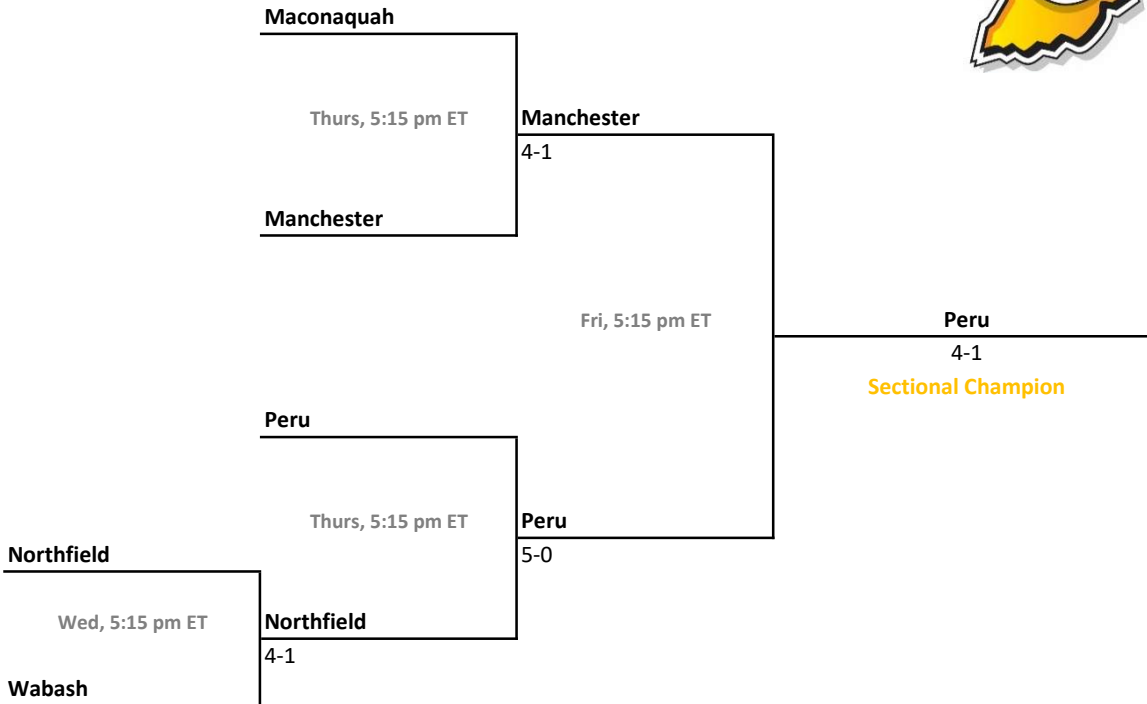

Sectional 51 | Peru (5 teams)