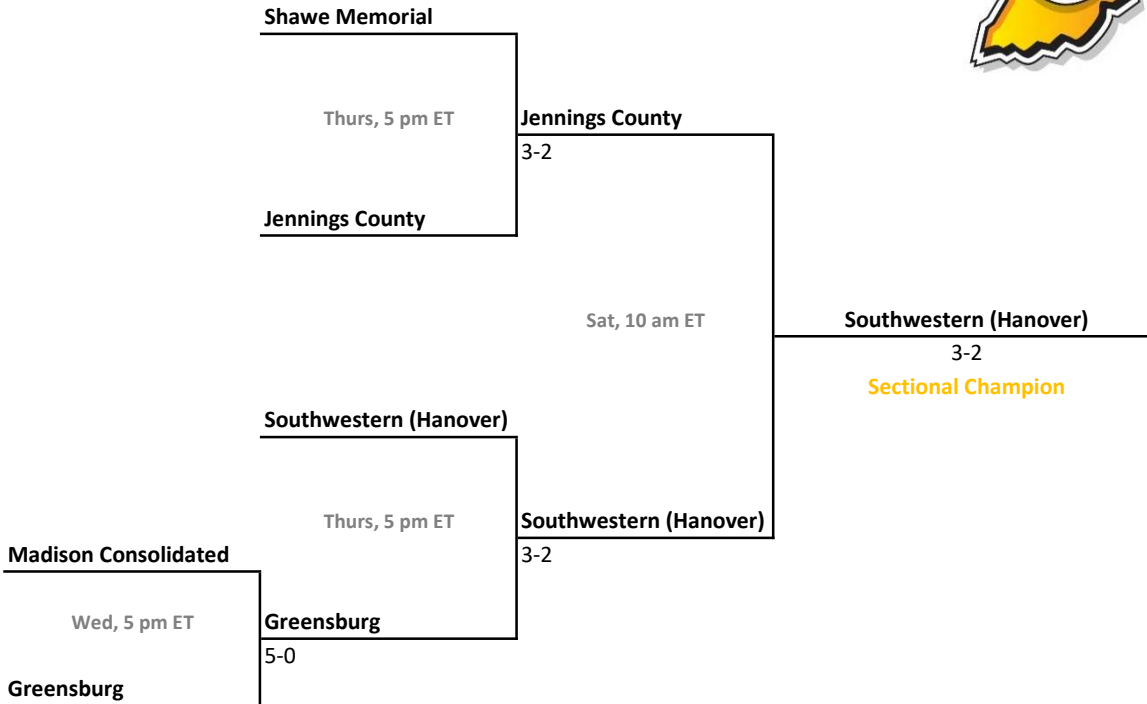

Sectional 19 | Greensburg (5 teams)