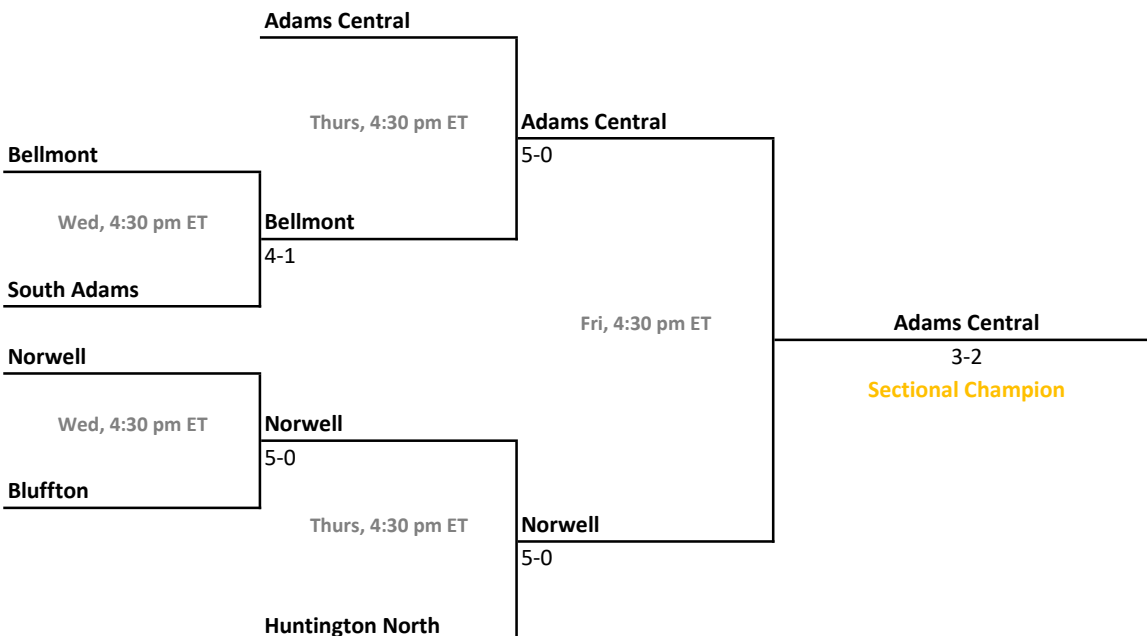

Sectional 36 | Norwell (6 teams)