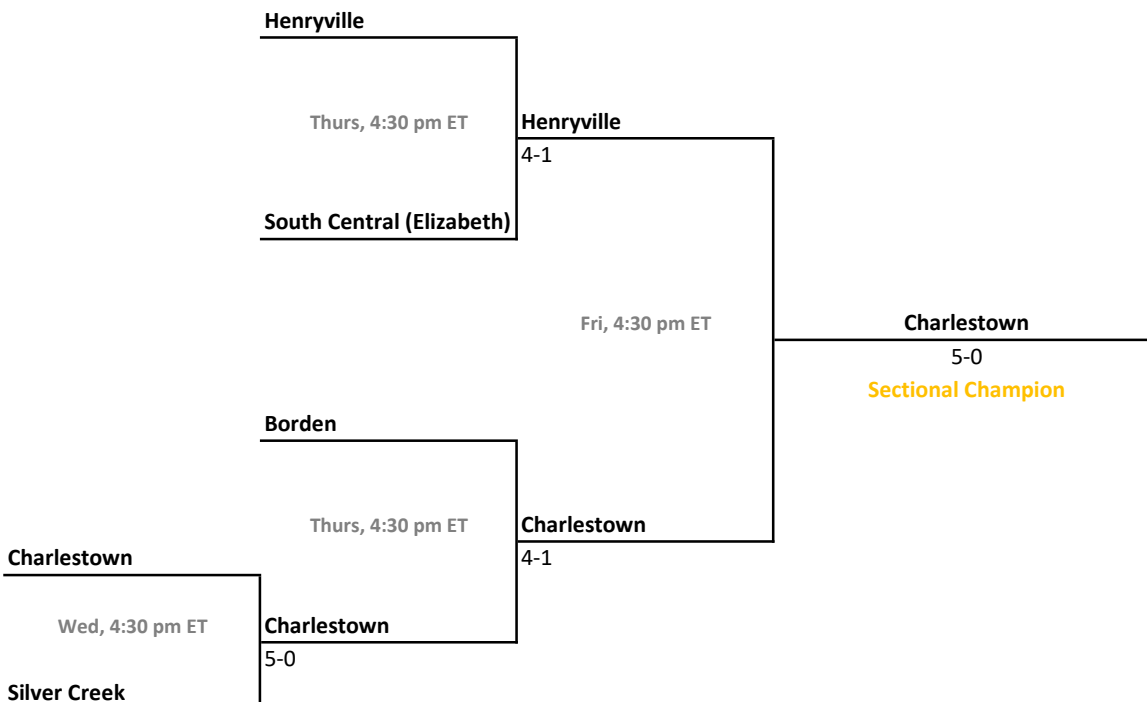

## 46th Annual Team State Tournament Series

**Sectionals**  
May 19-22, 2021

**Sectional 31 | New Albany (4 teams)**

**Sectional 32 | Silver Creek (5 teams)**