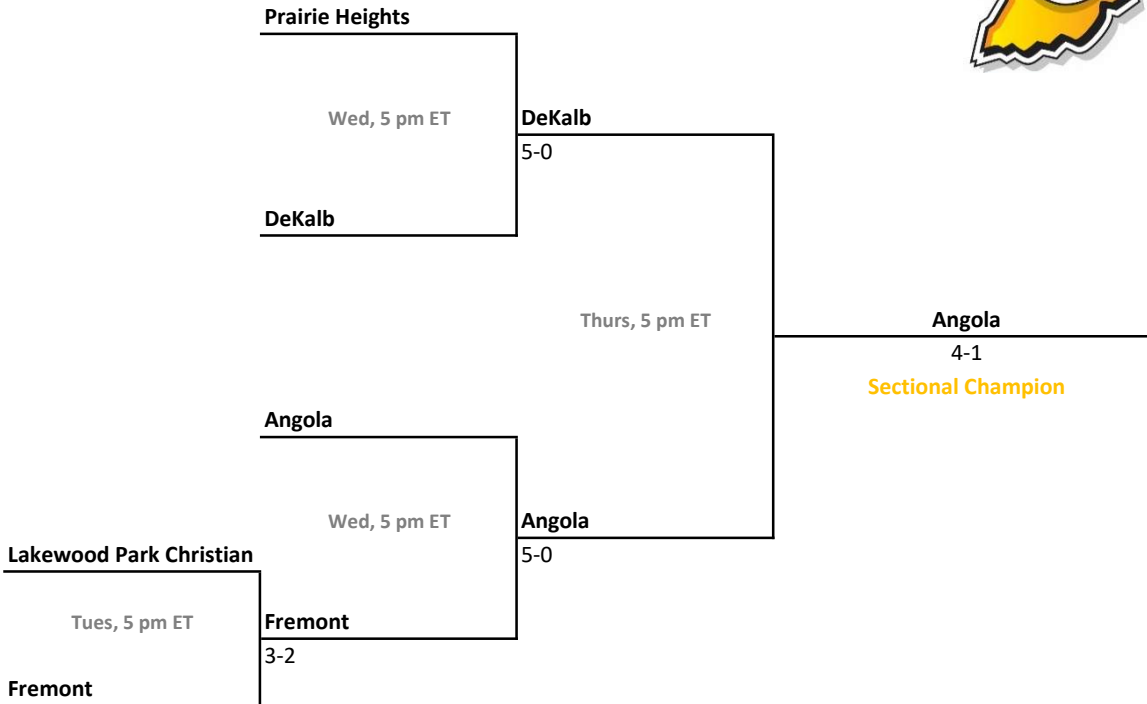

Sectional 45 | Angola (5 teams)