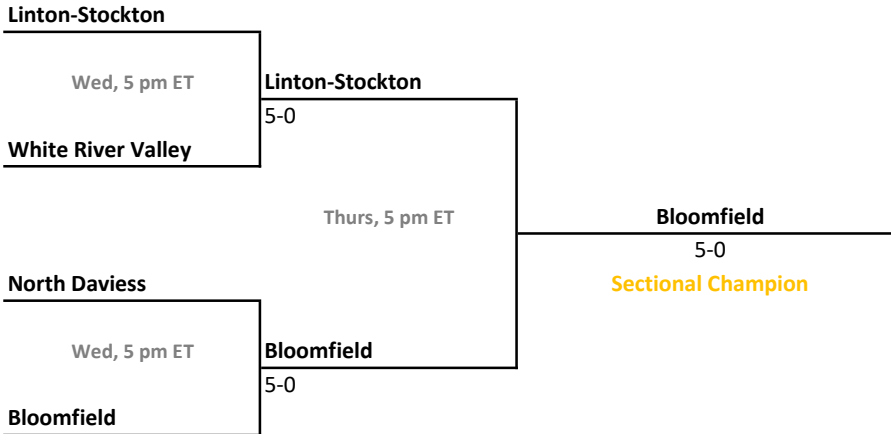

Sectional 27 | Linton-Stockton (4 teams)