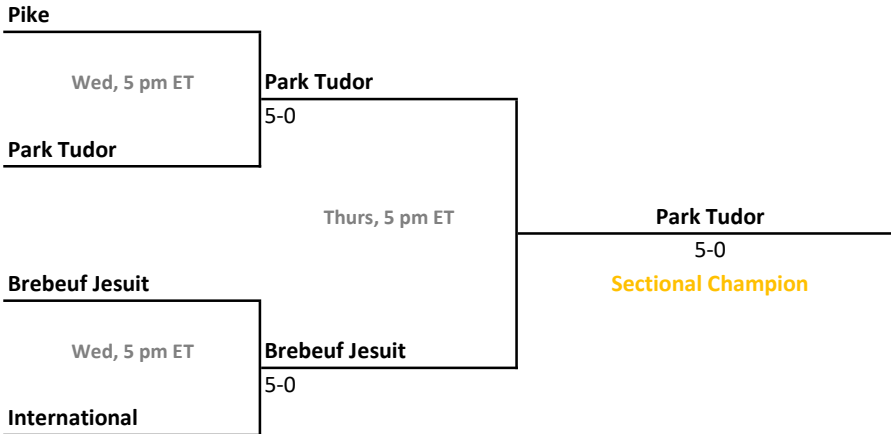

Sectional 11 | Park Tudor (4 teams)