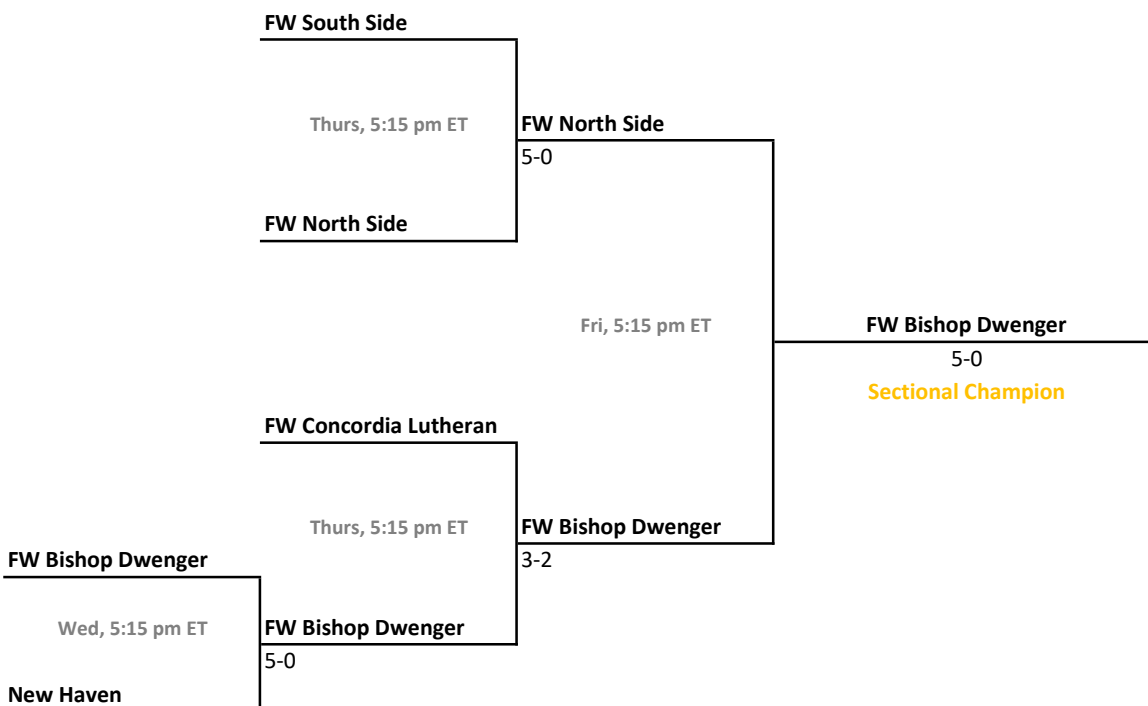

## 46th Annual Team State Tournament Series

**Sectionals**  
May 19-22, 2021

**Sectional 33 | Carroll (Fort Wayne) (6 teams)**

**Sectional 34 | Fort Wayne Concordia Lutheran (5 teams)**