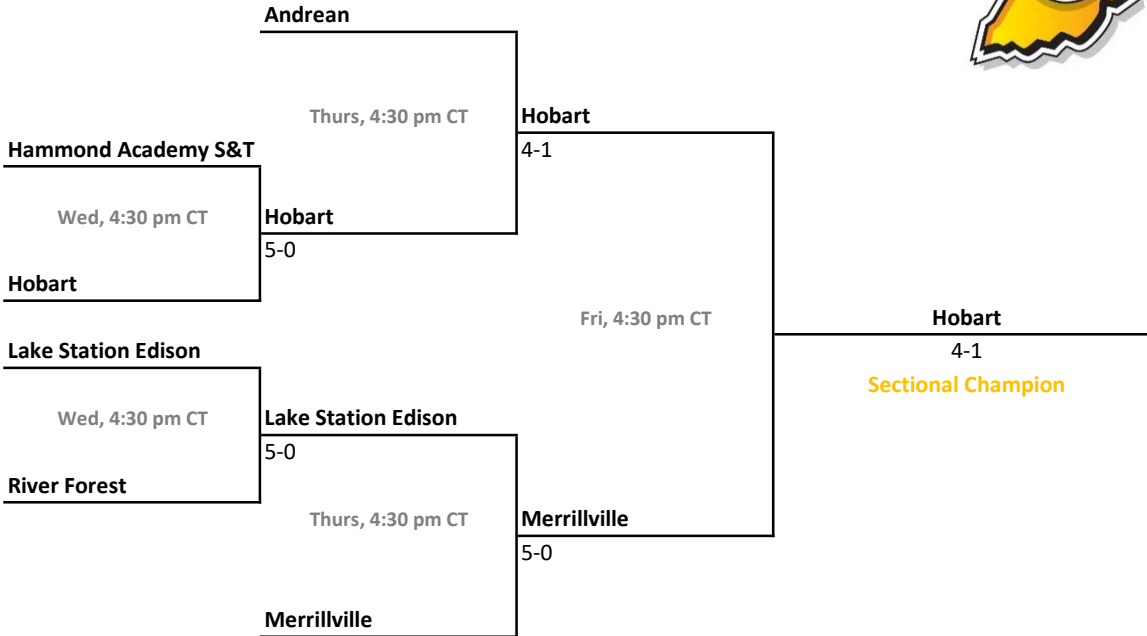

Sectional 55 | Hobart (6 teams)