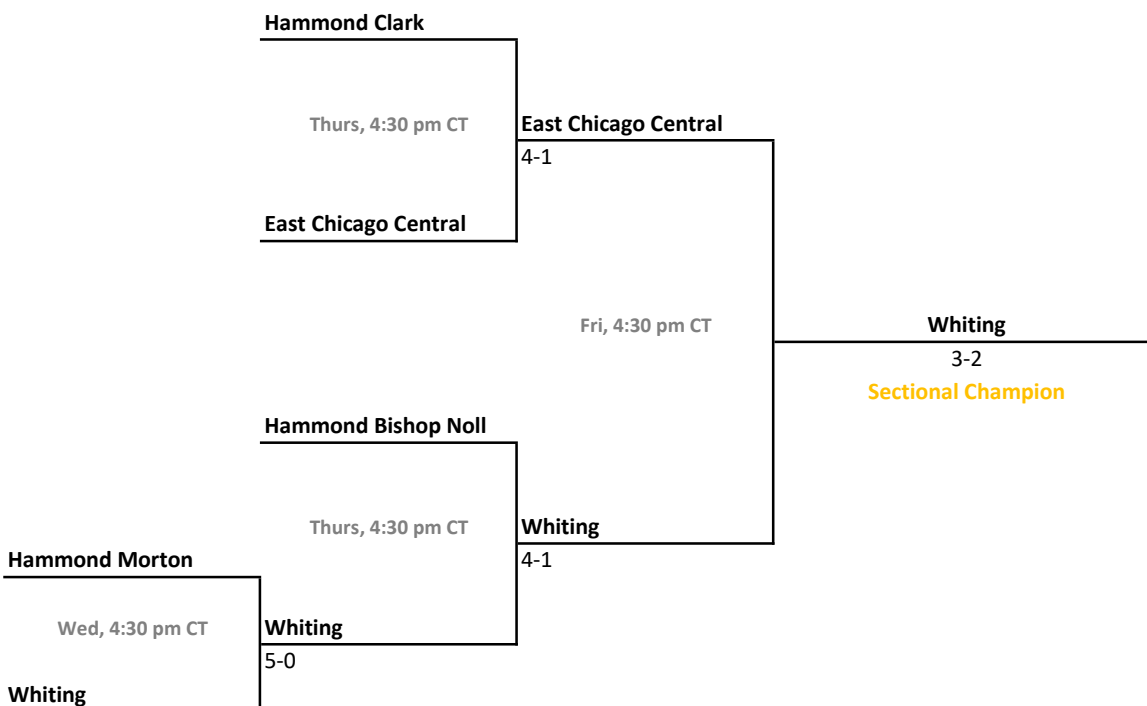

## 46th Annual Team State Tournament Series

**Sectionals**  
May 19-22, 2021

**Sectional 53 | Crown Point (7 teams)**

**Sectional 54 | East Chicago Central (5 teams)**