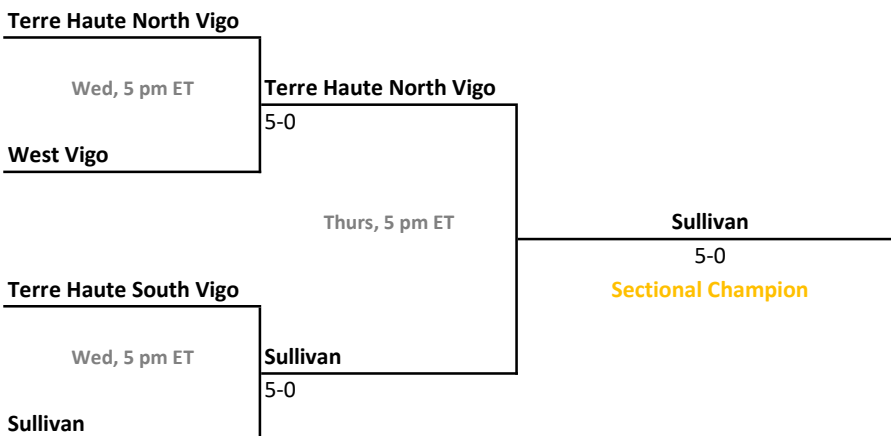

## 46th Annual Team State Tournament Series

**Sectionals**  
May 19-22, 2021

**Sectional 7 | Northview (5 teams)**

**Sectional 8 | Terre Haute North Vigo (4 teams)**