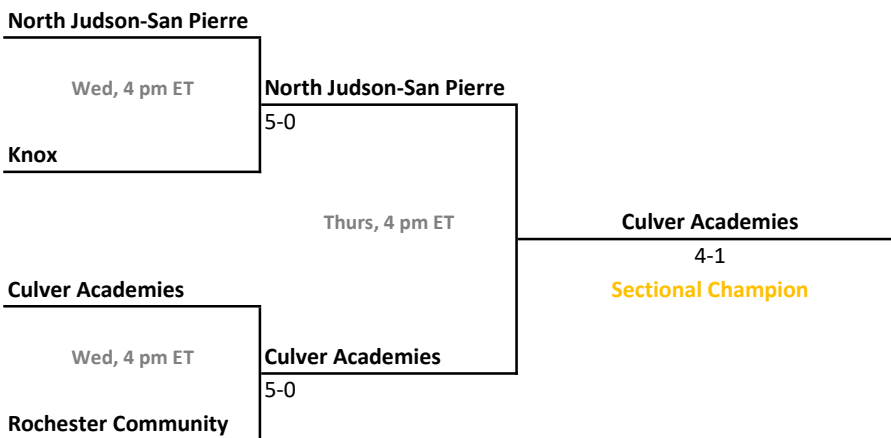

## 46th Annual Team State Tournament Series

**Sectionals**  
May 19-22, 2021

**Sectional 49 | Bremen (5 teams)**

**Sectional 50 | Knox (4 teams)**