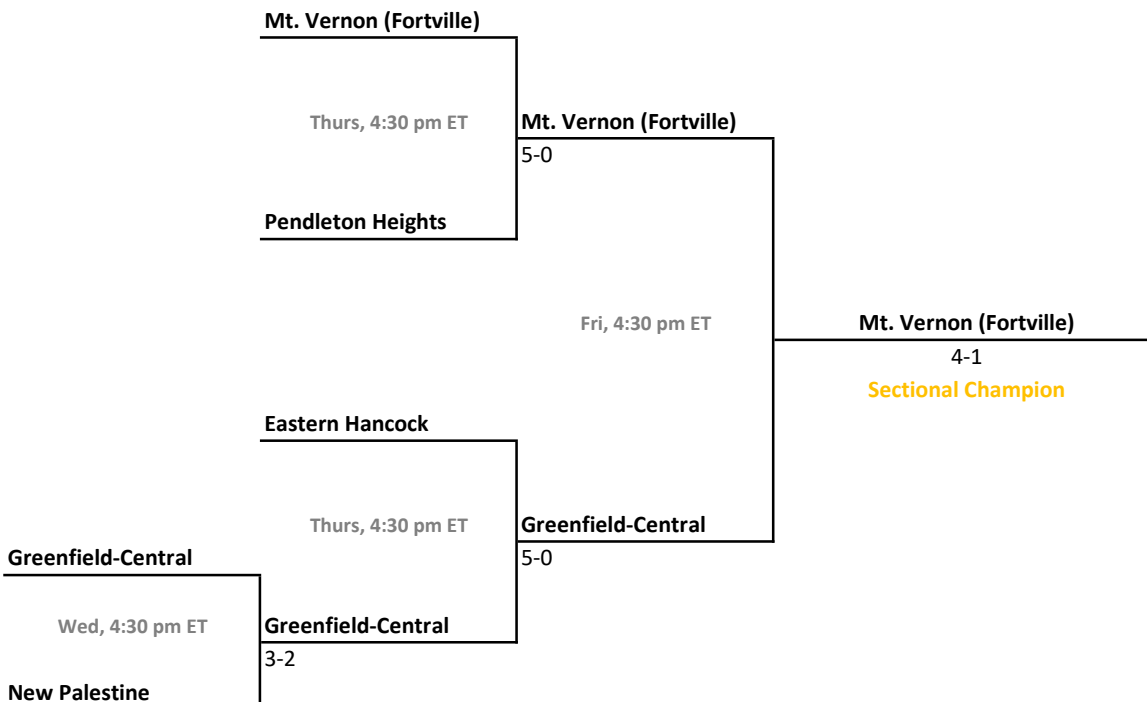

Sectional 42 | Mt. Vernon (Fortville) (5 teams)