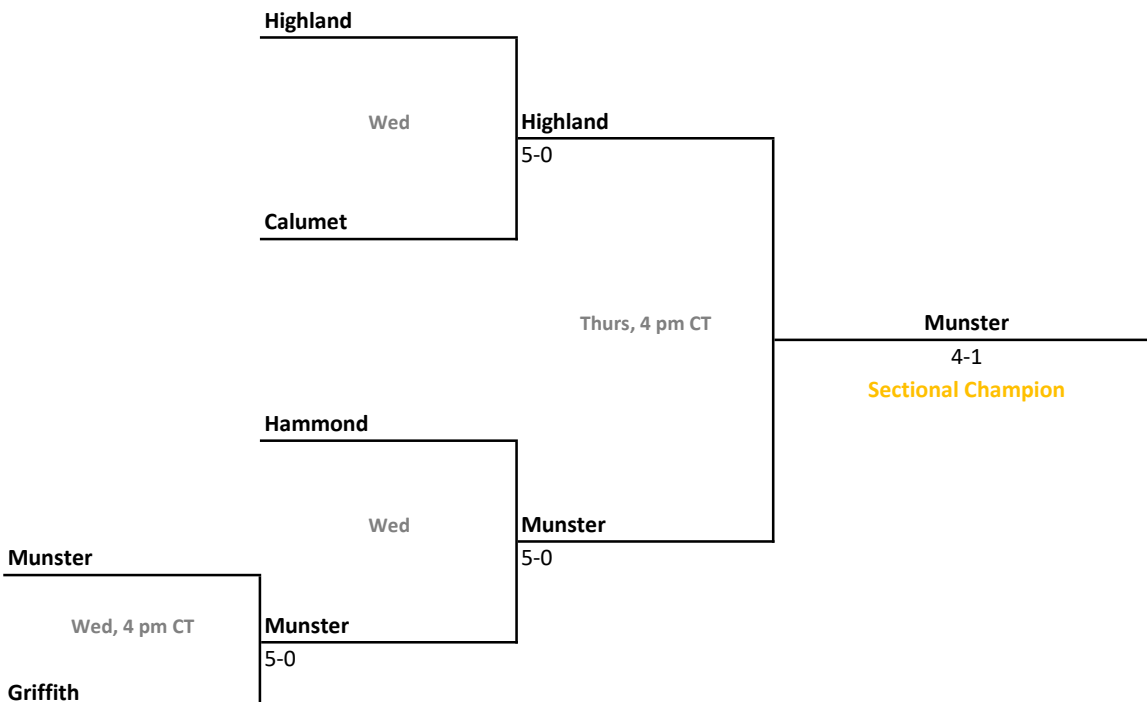

## 46th Annual Team State Tournament Series

**Sectionals**  
May 19-22, 2021

**Sectional 55 | Hobart (6 teams)**

**Sectional 56 | Highland (5 teams)**