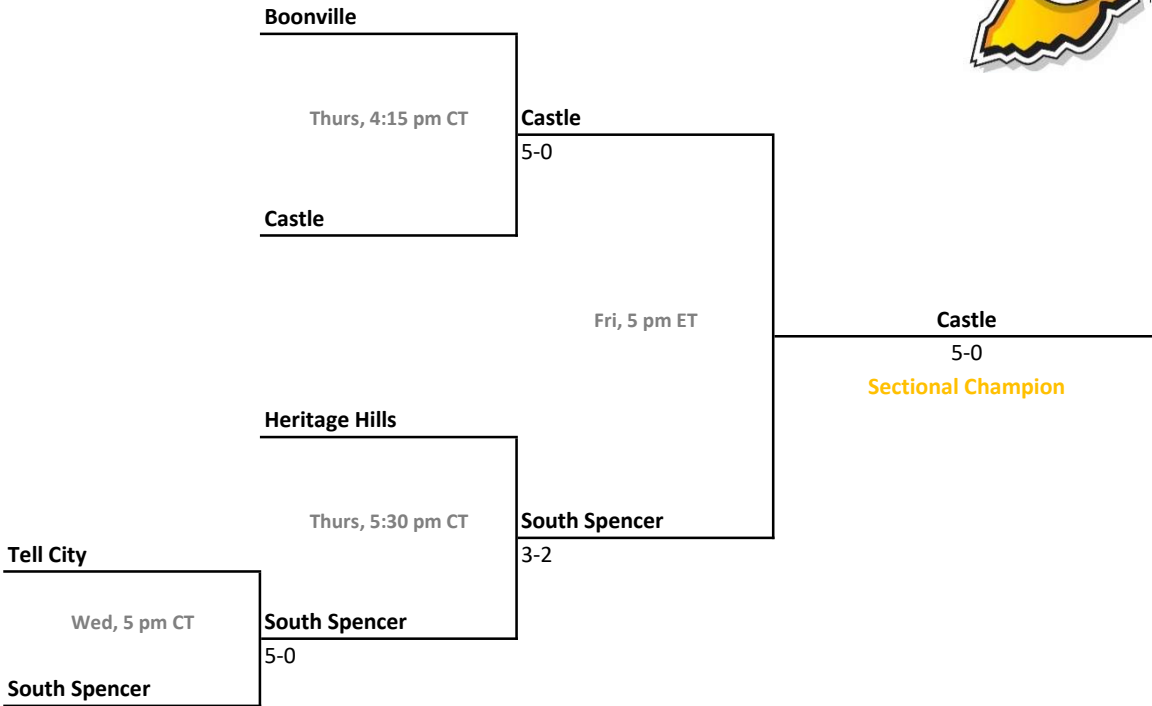

Sectional 21 | Tell City (5 teams)