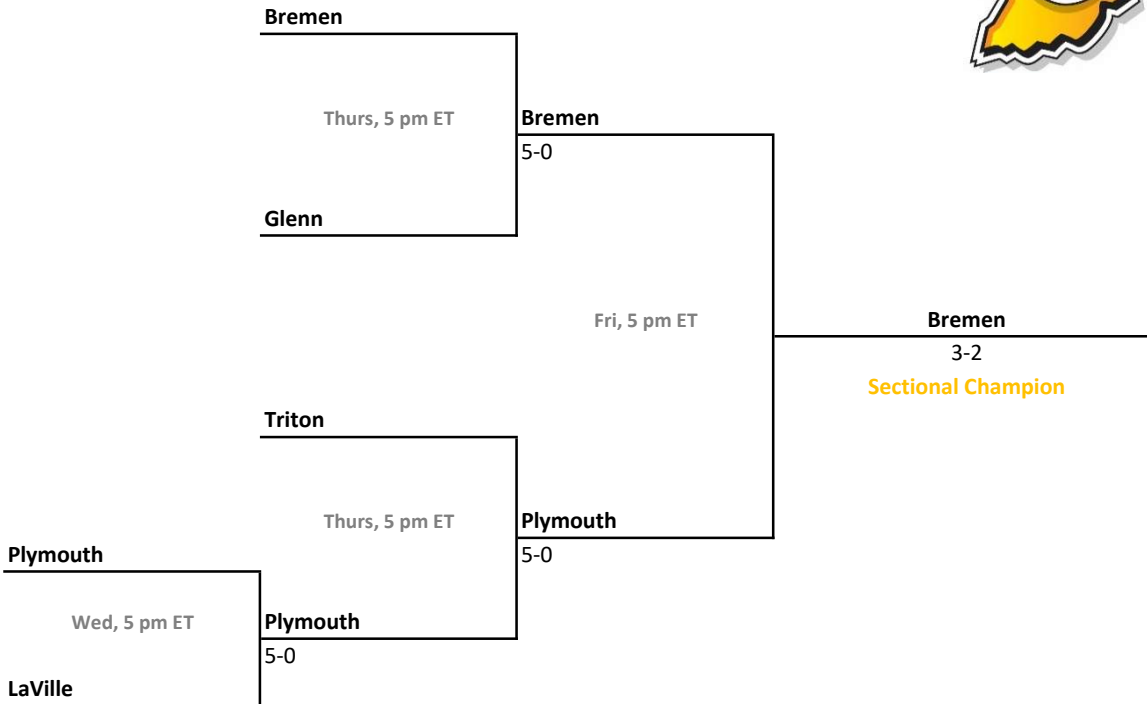

Sectional 49 | Bremen (5 teams)