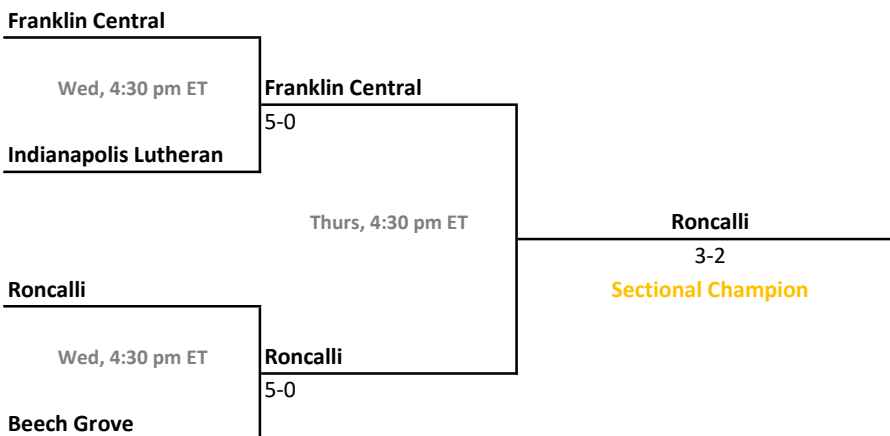

Sectional 2 | Franklin Central (4 teams)