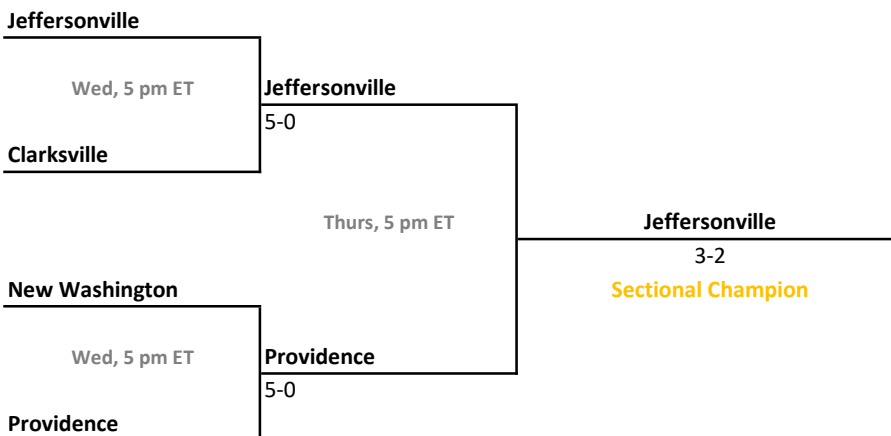

## 46th Annual Team State Tournament Series

**Sectionals**  
May 19-22, 2021

**Sectional 29 | Floyd Central (5 teams)**

**Sectional 30 | Jeffersonville (4 teams)**