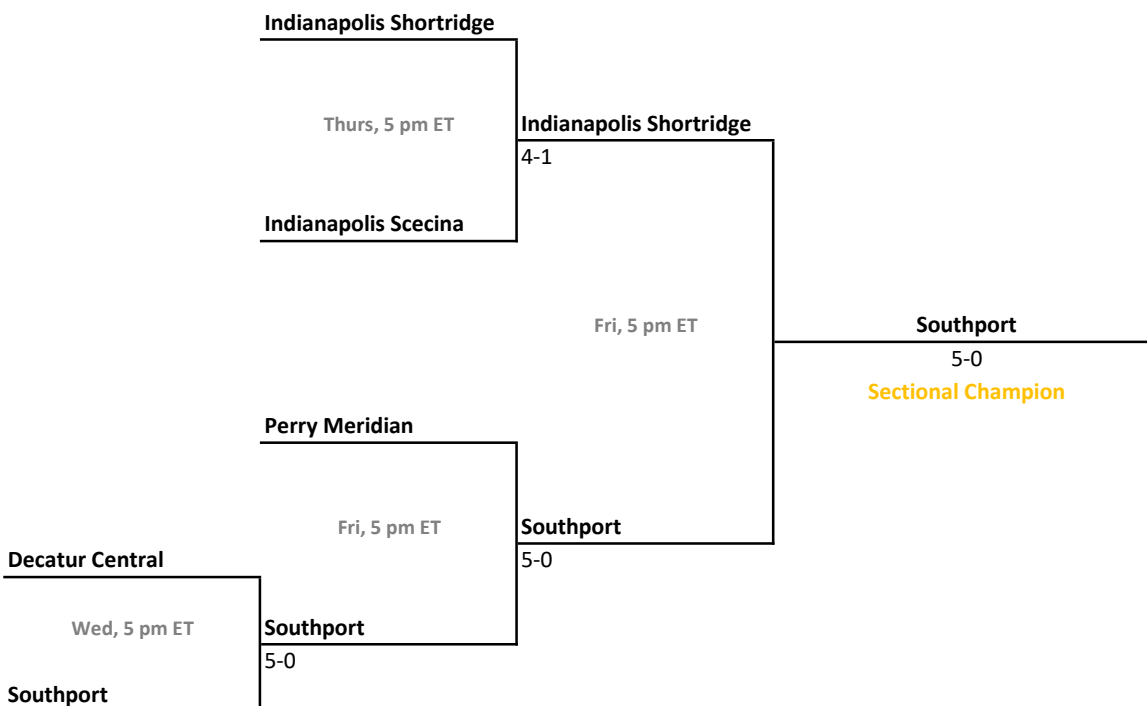

Sectional 4 | Southport (5 teams)