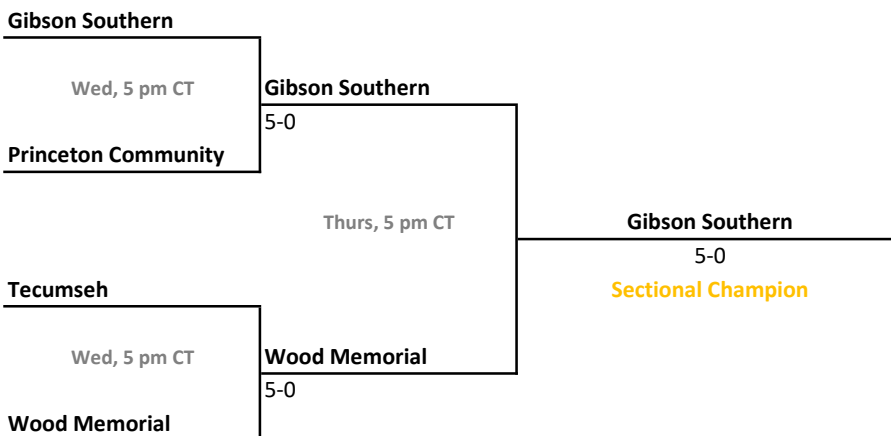

## 46th Annual Team State Tournament Series

**Sectionals**  
May 19-22, 2021

**Sectional 23 | Mt. Vernon (5 teams)**

**Sectional 24 | Princeton Community (4 teams)**