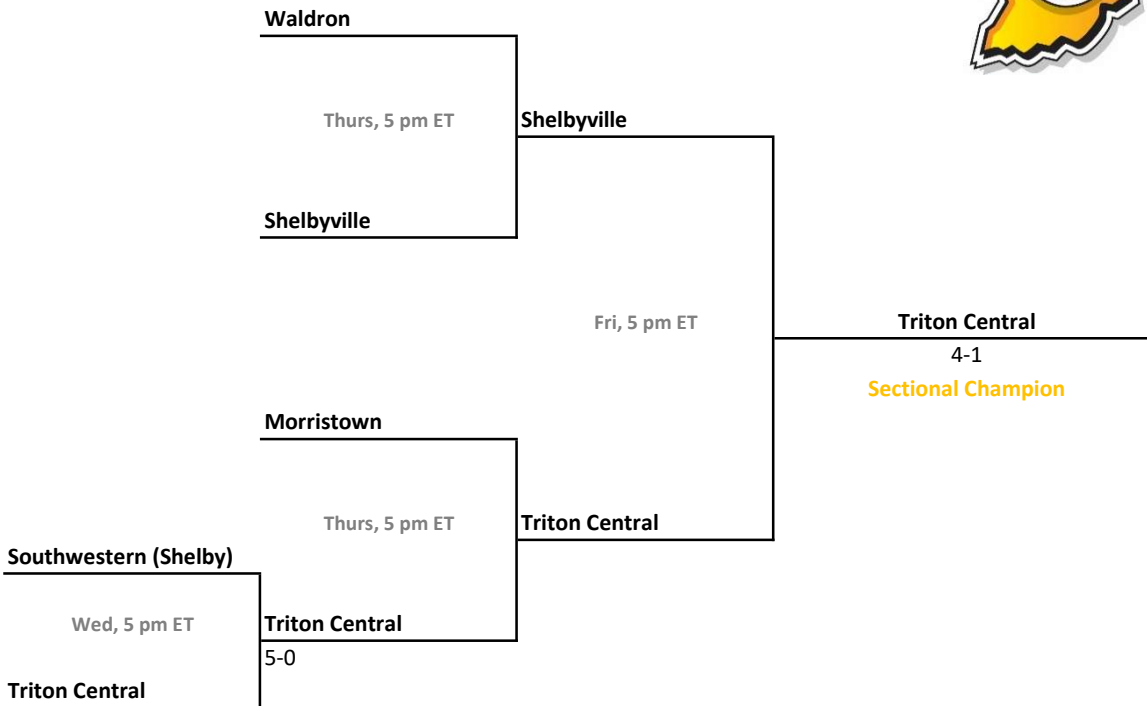

Sectional 3 | Shelbyville (5 teams)