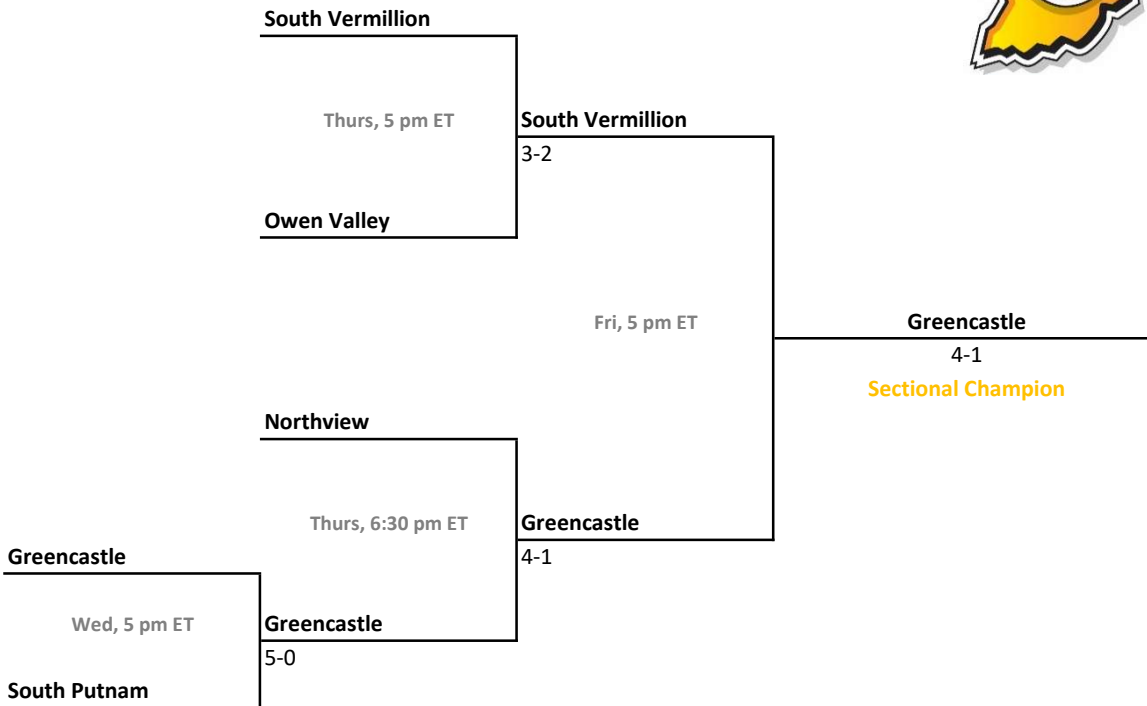

Sectional 7 | Northview (5 teams)