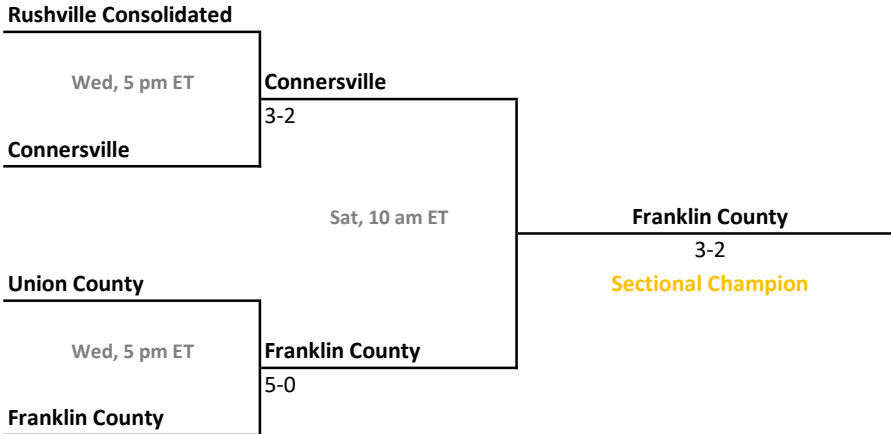

Sectional 13 | Connersville (4 teams)