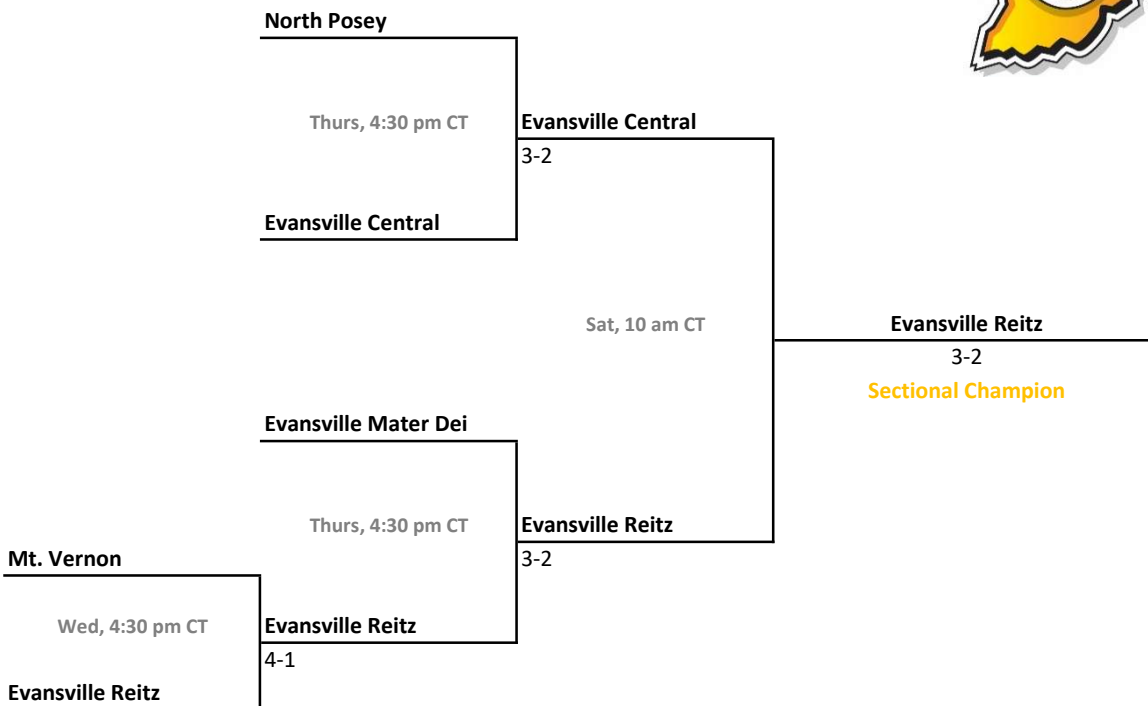

Sectional 23 | Mt. Vernon (5 teams)