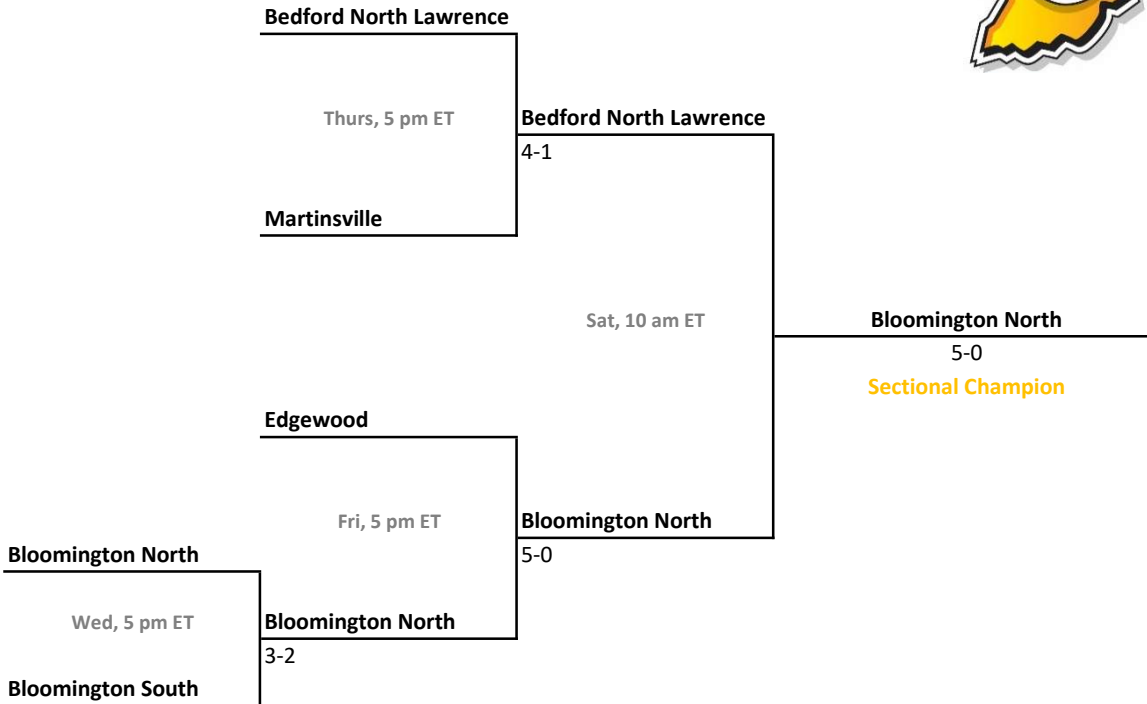

Sectional 17 | Bloomington North (5 teams)