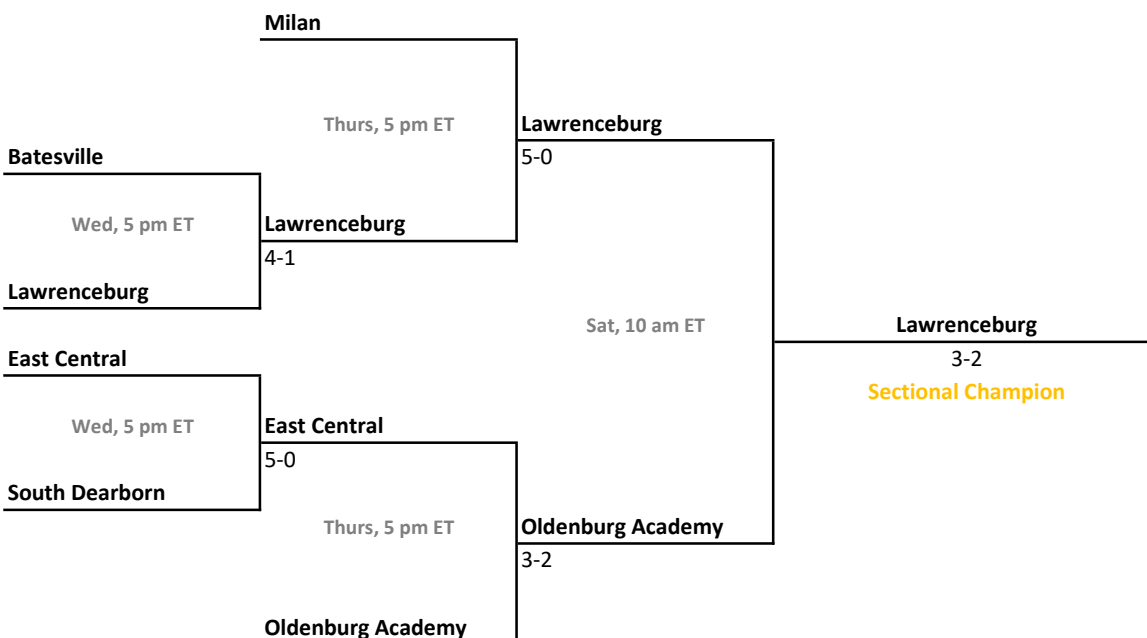

## 46th Annual Team State Tournament Series

**Sectionals**  
May 19-22, 2021

### Sectional 16 | South Dearborn (6 teams)