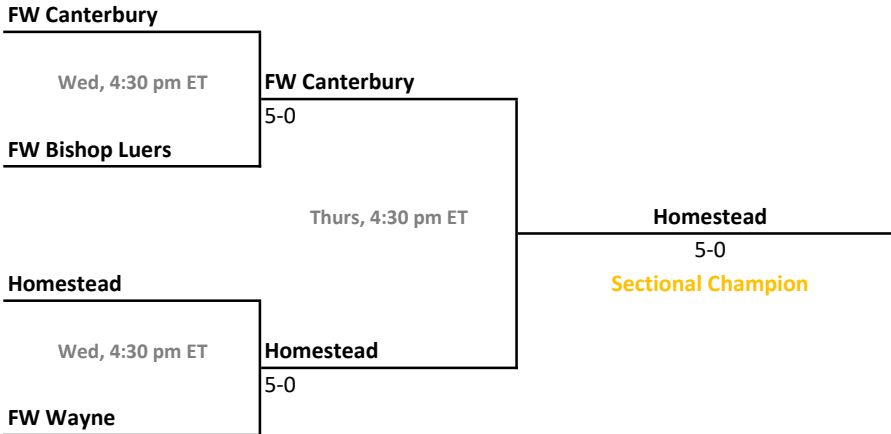

Sectional 35 | Homestead (4 teams)