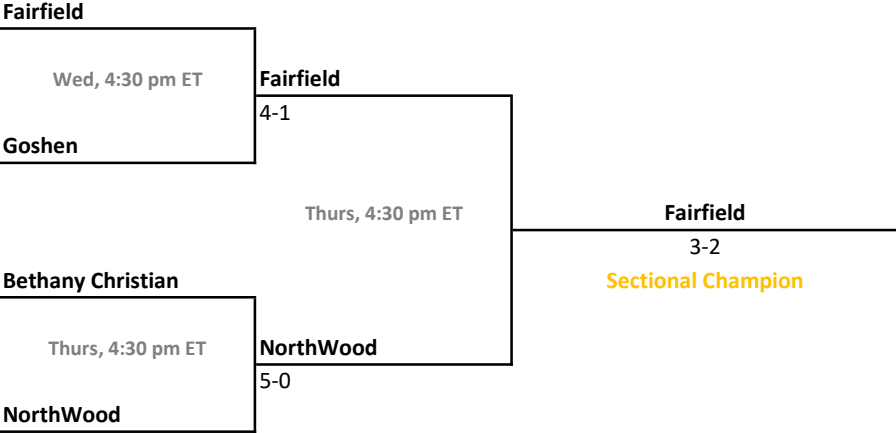

## 46th Annual Team State Tournament Series

**Sectionals**  
May 19-22, 2021

**Sectional 47 | Northridge (4 teams)**

**Sectional 48 | NorthWood (4 teams)**