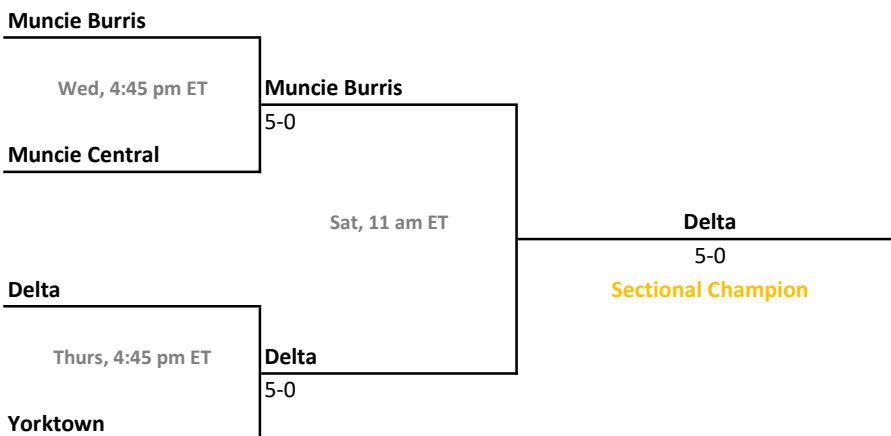

## 46th Annual Team State Tournament Series

**Sectionals**  
May 19-22, 2021

**Sectional 37 | Anderson (6 teams)**

**Sectional 38 | Delta (4 teams)**