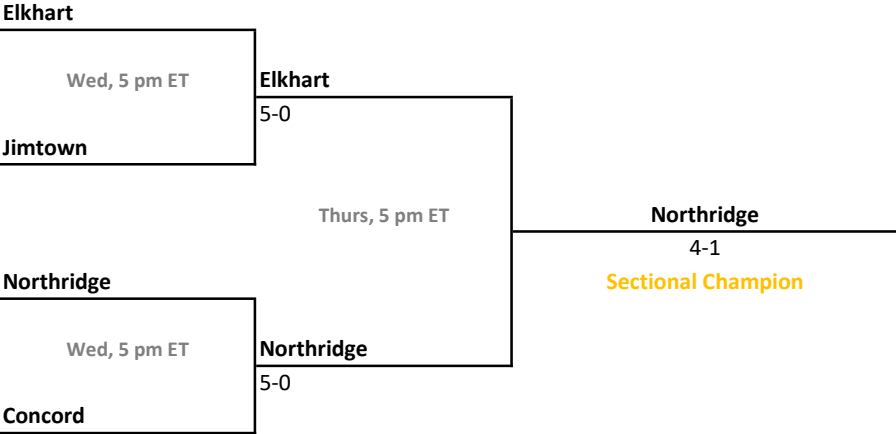

Sectional 47 | Northridge (4 teams)