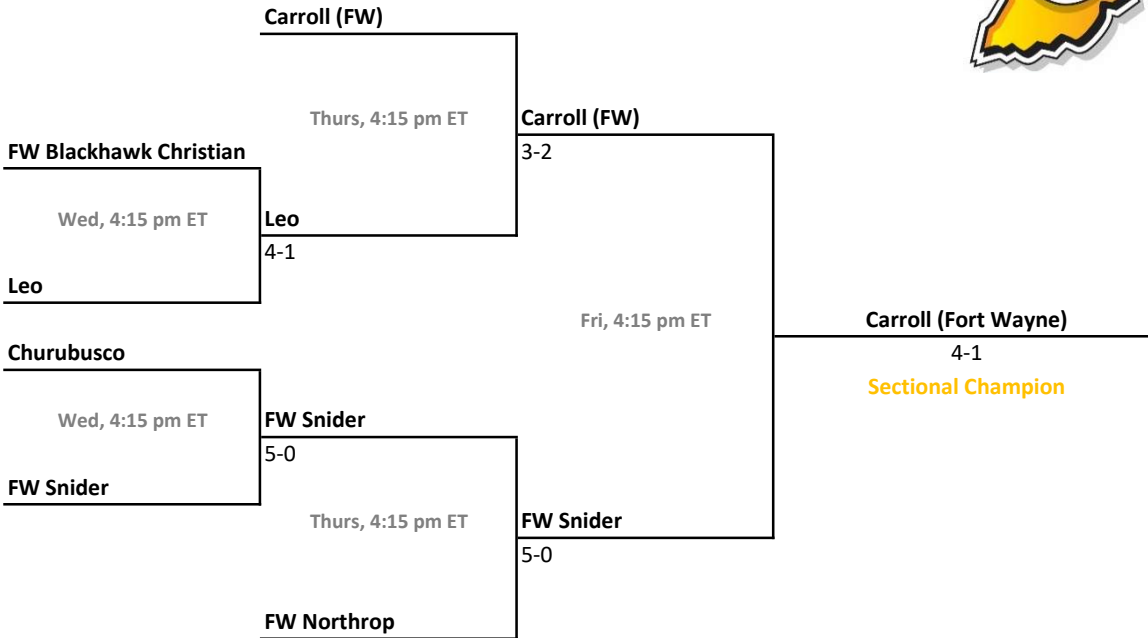

Sectional 33 | Carroll (Fort Wayne) (6 teams)