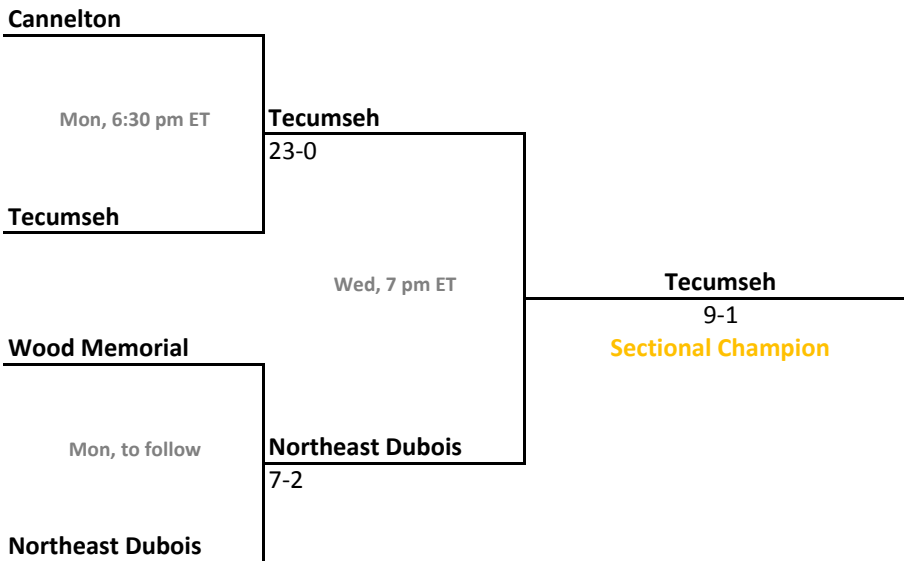

Sectionals: \$6 per session; \$9 season.