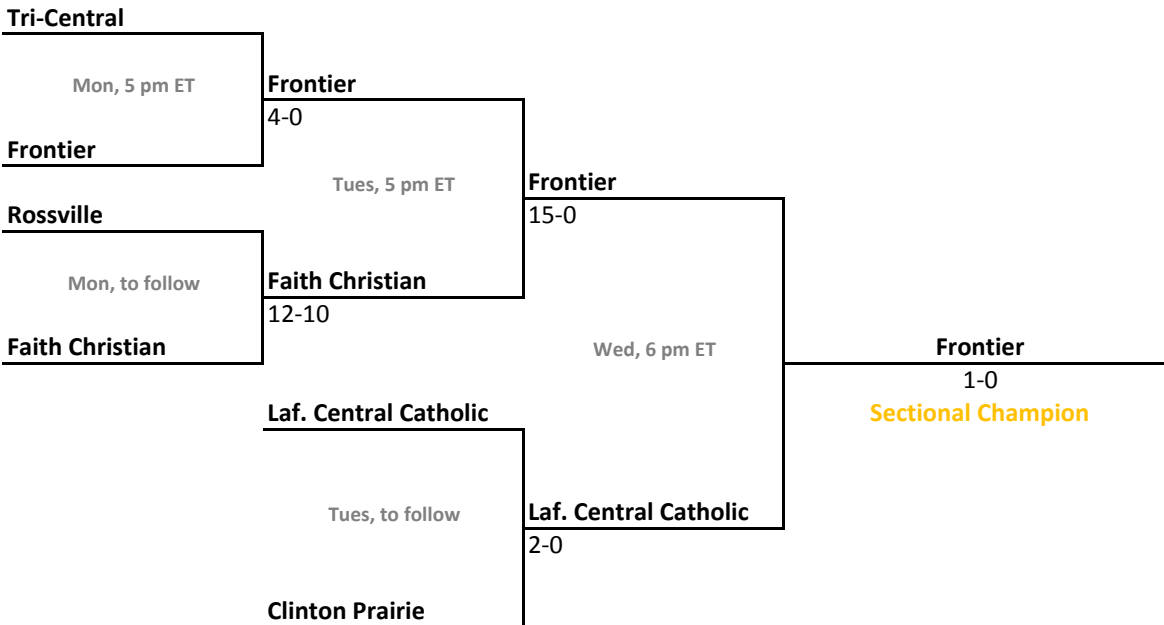

2012-13 IHSAA Class A Softball

29th Annual State Tournament Series

Sectionals
May 20-25, 2013

Class A, Sectional 53 | Riverton Parke (6 teams)

Class A, Sectional 54 | Clinton Prairie (6 teams)

Sectionals: \$6 per session; \$9 season.