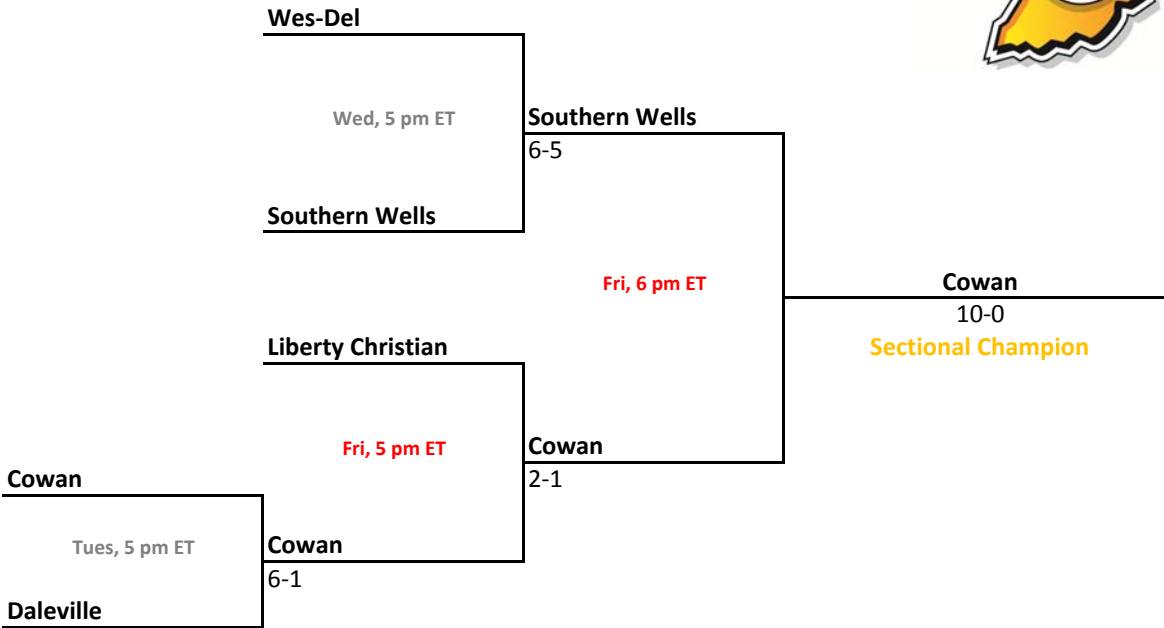

Class A, Sectional 55 | Liberty Christian (5 teams)