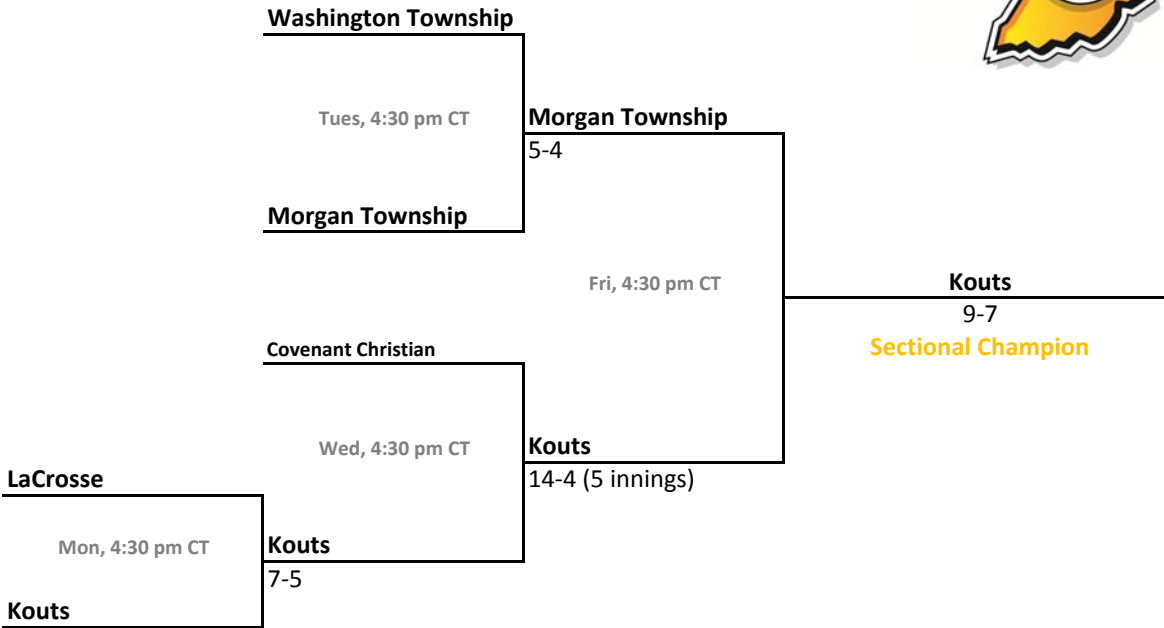

2012-13 IHSAA Class A Softball

29th Annual State Tournament Series

Sectionals
May 20-25, 2013

Class A, Sectional 49 | LaCrosse (5 teams)

Class A, Sectional 50 | North White (6 teams)

Sectionals: \$6 per session; \$9 season.