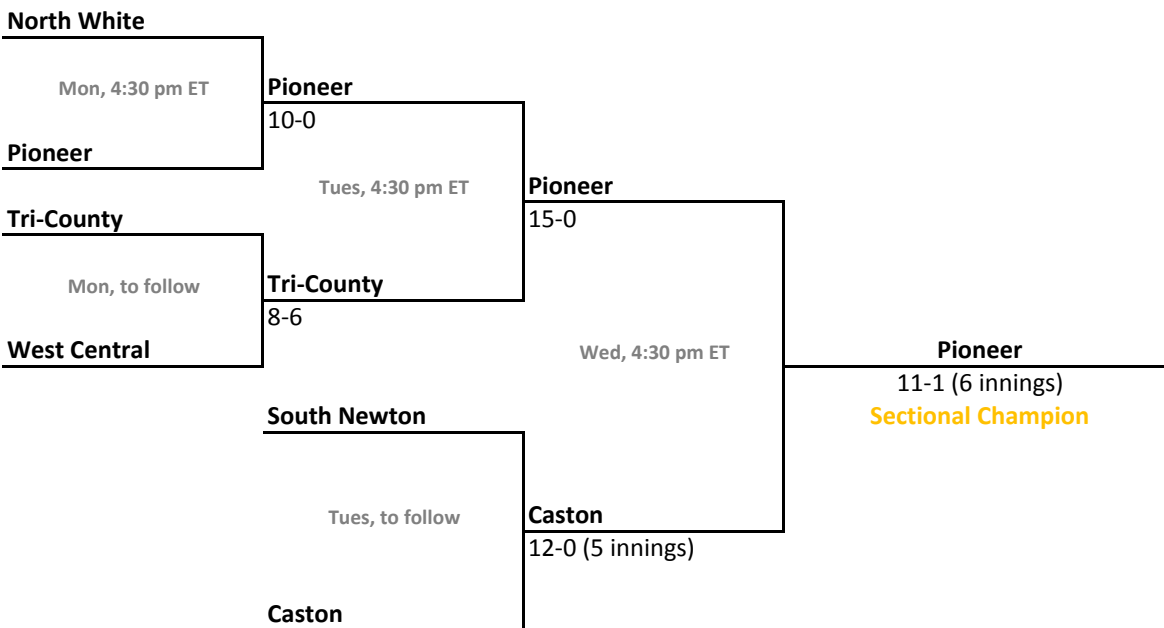

2012-13 IHSAA Class A Softball

29th Annual State Tournament Series

Sectionals
May 20-25, 2013

Class A, Sectional 49 | LaCrosse (5 teams)

Class A, Sectional 50 | North White (6 teams)

Sectionals: \$6 per session; \$9 season.