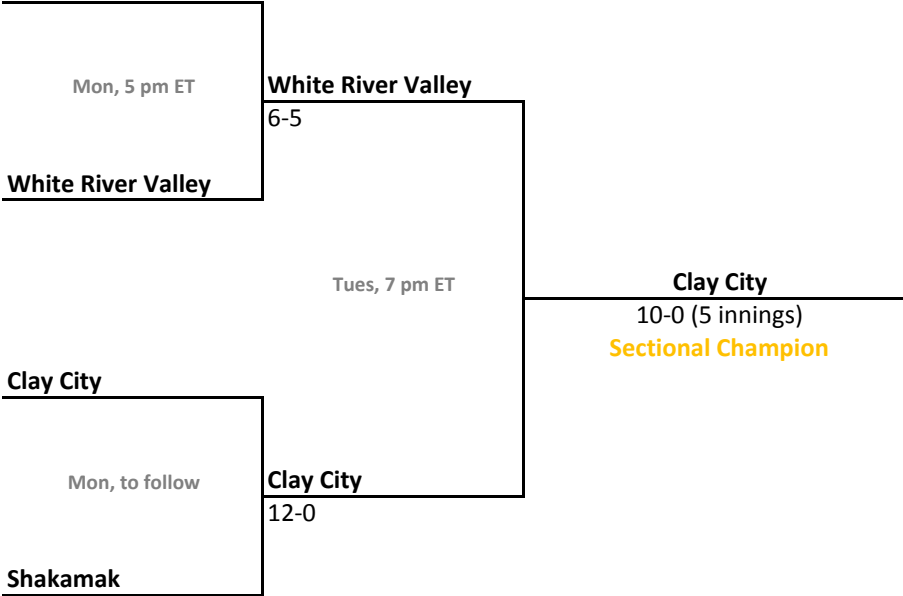

2012-13 IHSAA Class A Softball

29th Annual State Tournament Series

Sectionals
May 20-25, 2013

Class A, Sectional 57 | Clay City (4 teams)

Union (Dugger)

Class A, Sectional 58 | Bethesda Christian (4 teams)