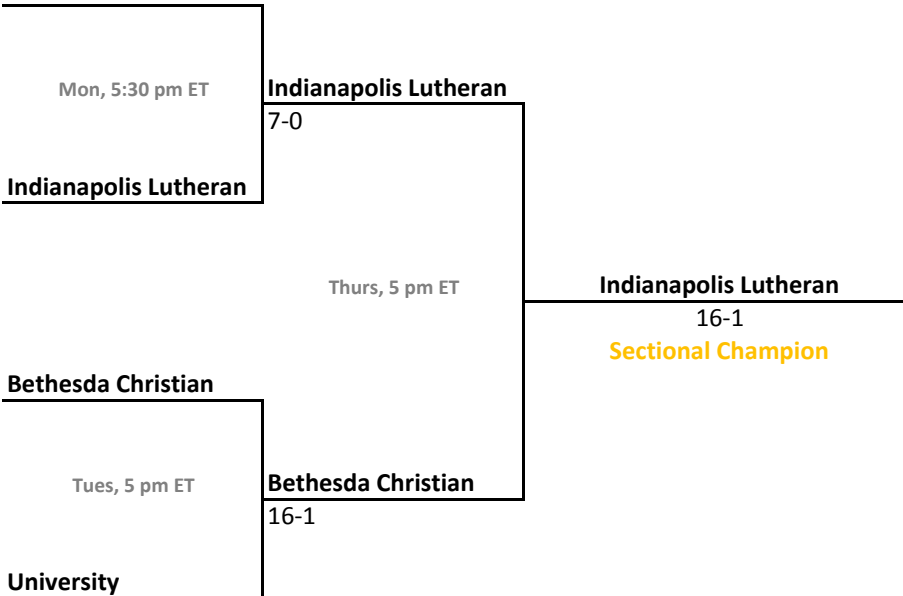

Class A, Sectional 58 | Bethesda Christian (4 teams)

Eminence

Sectionals: $6 per session; $9 season.