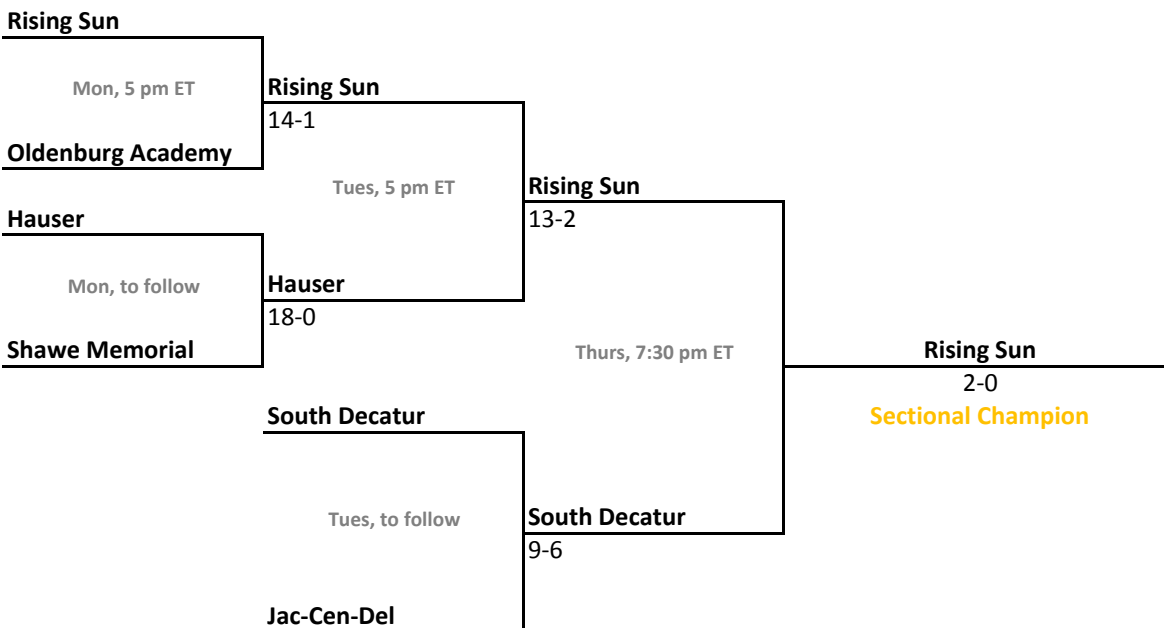

Eminence

Sectionals: \$6 per session; \$9 season.

2012-13 IHSAA Class A Softball

29th Annual State Tournament Series

Sectionals
May 20-25, 2013

Class A, Sectional 59 | Edinburgh (5 teams)

Class A, Sectional 60 | Rising Sun (6 teams)