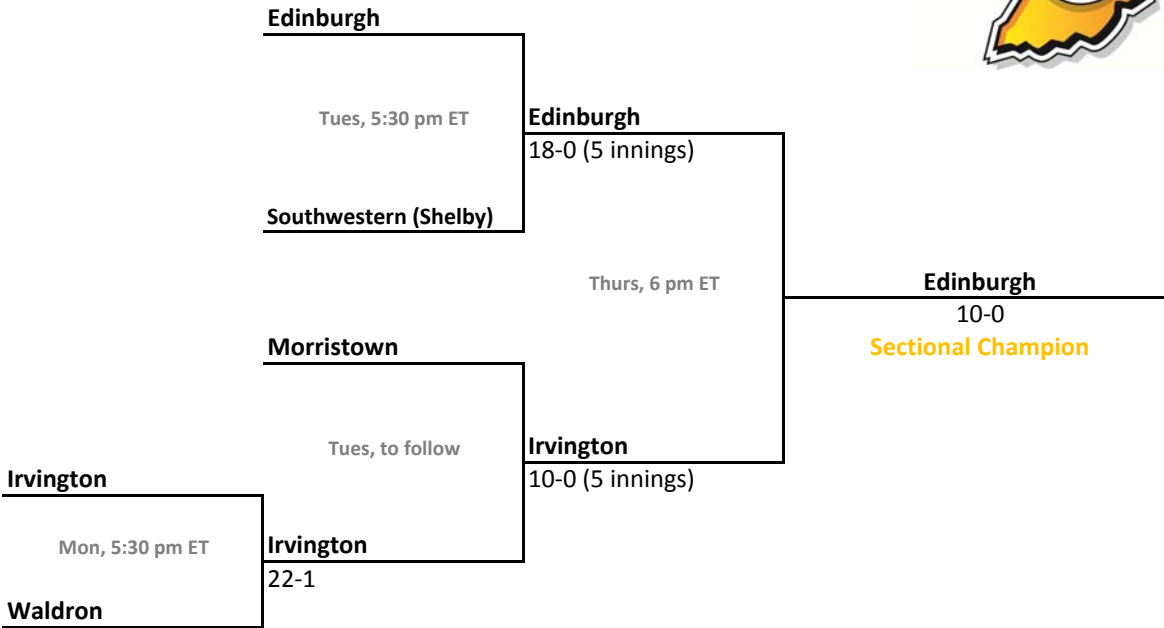

Eminence

Sectionals: \$6 per session; \$9 season.

2012-13 IHSAA Class A Softball

29th Annual State Tournament Series

Sectionals
May 20-25, 2013

Class A, Sectional 59 | Edinburgh (5 teams)

Class A, Sectional 60 | Rising Sun (6 teams)