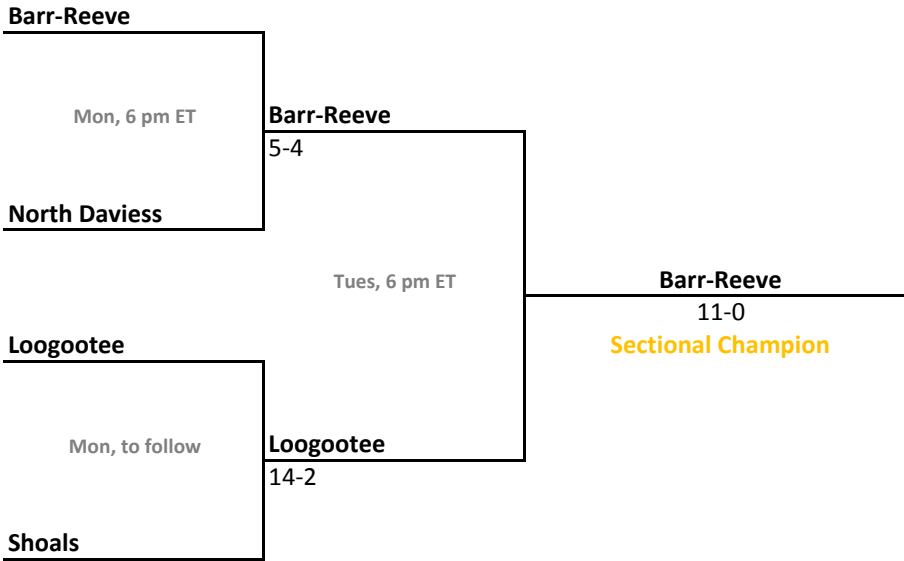

2012-13 IHSAA Class A Softball

29th Annual State Tournament Series

Sectionals

May 20-25, 2013

Class A, Sectional 63 | North Daviess (4 teams)