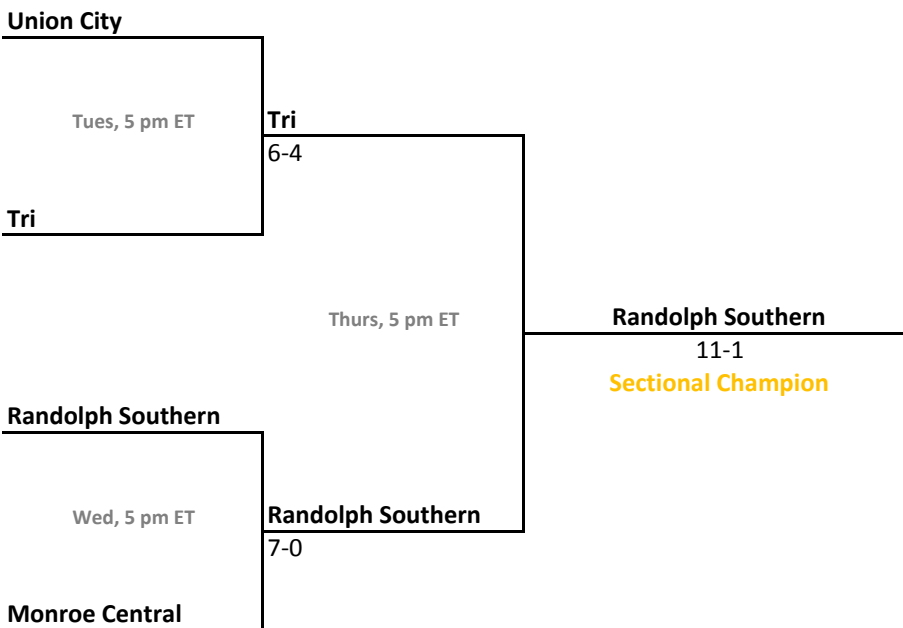

2012-13 IHSAA Class A Softball

29th Annual State Tournament Series

Sectionals
May 20-25, 2013

Class A, Sectional 55 | Liberty Christian (5 teams)

Class A, Sectional 56 | Monroe Central (4 teams)

Sectionals: \$6 per session; \$9 season.