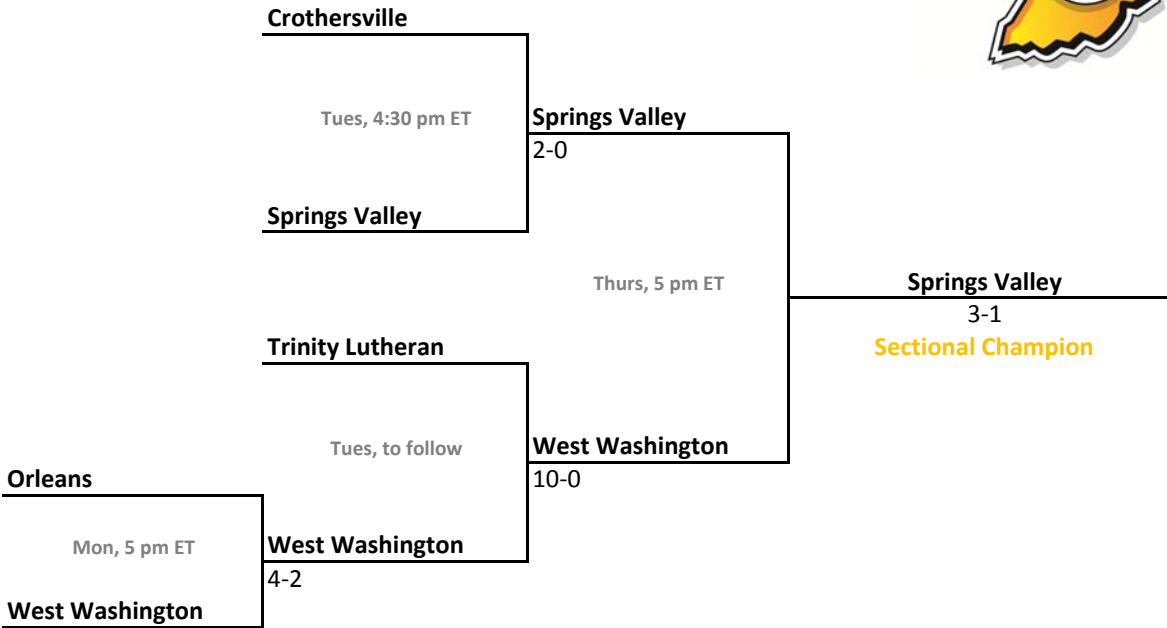

Sectionals: \$6 per session; \$9 season.

2012-13 IHSAA Class A Softball

29th Annual State Tournament Series

Sectionals
May 20-25, 2013

Class A, Sectional 61 | West Washington (5 teams)

Class A, Sectional 62 | Lanesville (4 teams)