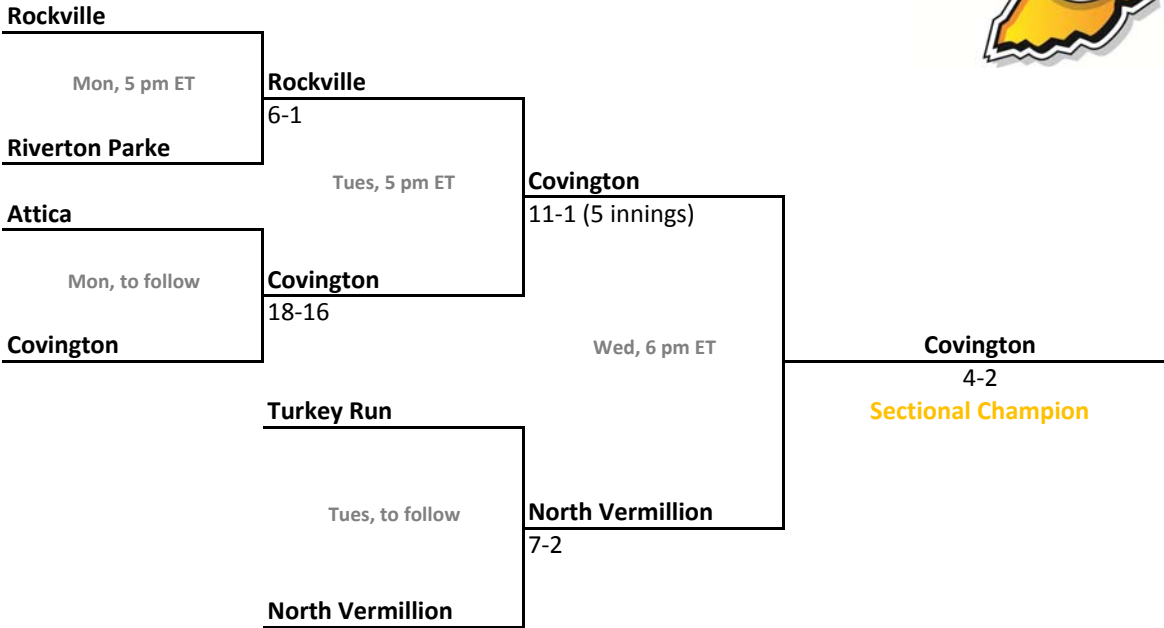

Class A, Sectional 53 | Riverton Parke (6 teams)