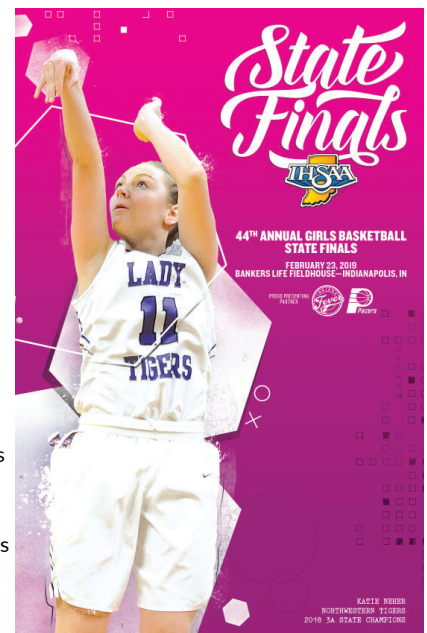

LOCKER ROOM ACCESS: No one except tournament workers and team coaches and participants will have access to the locker rooms.

LIVE TELEVISION CUT-INS: News reports showing live game action are prohibited. Stand-up reports for newscasts are permitted from inside the building provided that no live action is shown.

POST-GAME GUIDELINES

With the exception of the IHSAA's Radio, Television, Internet and Photography partners, all media members are asked to remain off the playing floor and behind the ropes during the post-game awards ceremonies.

The post-game ceremonies order will be as follows:

- Mental Attitude Award presentation
- Runner-Up medals and trophy presentation
- Championship medals and trophy presentation
- Team Photographs by Double Edge Media

Following the Class A, 2A and 3A awards ceremonies, coaches and selected players will be escorted to the Media Interview Room for a formal press conference which is located on playing floor level just off the media entrance elevator. We ask your assistance to use the press conference as the appropriate time to conduct interviews. The runner-up team's coach and selected players will go first followed by the championship team's coach and players.

Because of newspaper deadlines at the end of the 4A contest, no press conference will be scheduled and news media will be allowed to conduct interviews on and around the floor after the awards ceremonies.