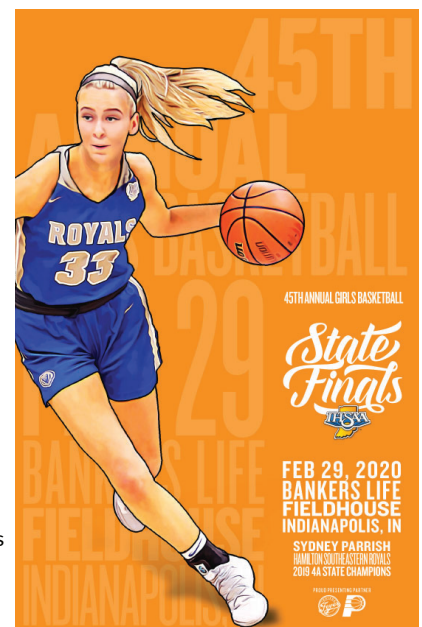

LOCKER ROOM ACCESS: No one except tournament workers and team coaches and participants will have access to the locker rooms.

LIVE TELEVISION CUT-INS: News reports showing live game action are prohibited. Stand-up reports for newscasts are permitted from inside the building provided that no live action is shown.

POST-GAME GUIDELINES

With the exception of the IHSAA's Radio, Television, Internet and Photography partners, all media members are asked to remain off the playing floor and behind the ropes during the post-game awards ceremonies.

The post-game ceremonies order will be as follows:

- Mental Attitude Award presentation
- Runner-Up medals and trophy presentation
- Championship medals and trophy presentation
- Team Photographs by Double Edge Media

Following the Class A, 2A and 3A awards ceremonies, coaches and selected players will be escorted to the Media Interview Room for a formal press conference which is located on playing floor level just off the media entrance elevator. We ask your assistance to use the press conference as the appropriate time to conduct interviews. The runner-up team's coach and selected players will go first followed by the championship team's coach and players.

Because of newspaper deadlines at the end of the 4A contest, no press conference will be scheduled and news media will be allowed to conduct interviews on and around the floor after the awards ceremonies.