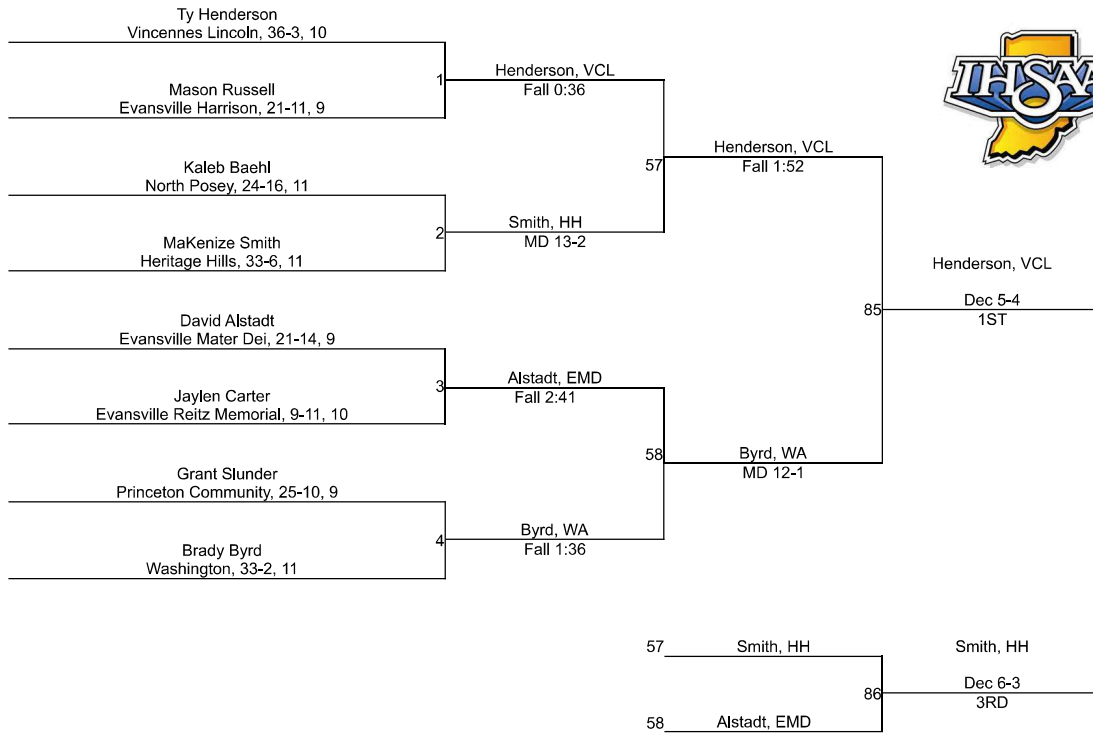

Team Scores

Printed on 02/04/2023 02:46 p.m.

Team Scores		
1	Evansville Mater Dei	204.5
2	Heritage Hills	144.5
3	Evansville North	78.0
4	Evansville F.j. Reitz	71.0
5	Castle	57.0
6	Evansville Reitz Memorial	47.0
7	Evansville Central	42.5
8	North Posey	37.0
9	Vincennes Lincoln	36.0
10	Tecumseh	35.0
11	Mt. Vernon	19.0
12	Washington	17.0
13	Gibson Southern	9.0
14	Boonville	0.0
14	Evansville Bosse	0.0
14	Evansville Harrison	0.0
14	Princeton Community	0.0
14	South Spencer	0.0

IHSAA Regional @ Castle

106

IHSAA Regional @ Castle

113

IHSAA Regional @ Castle

120

IHSAA Regional @ Castle

126