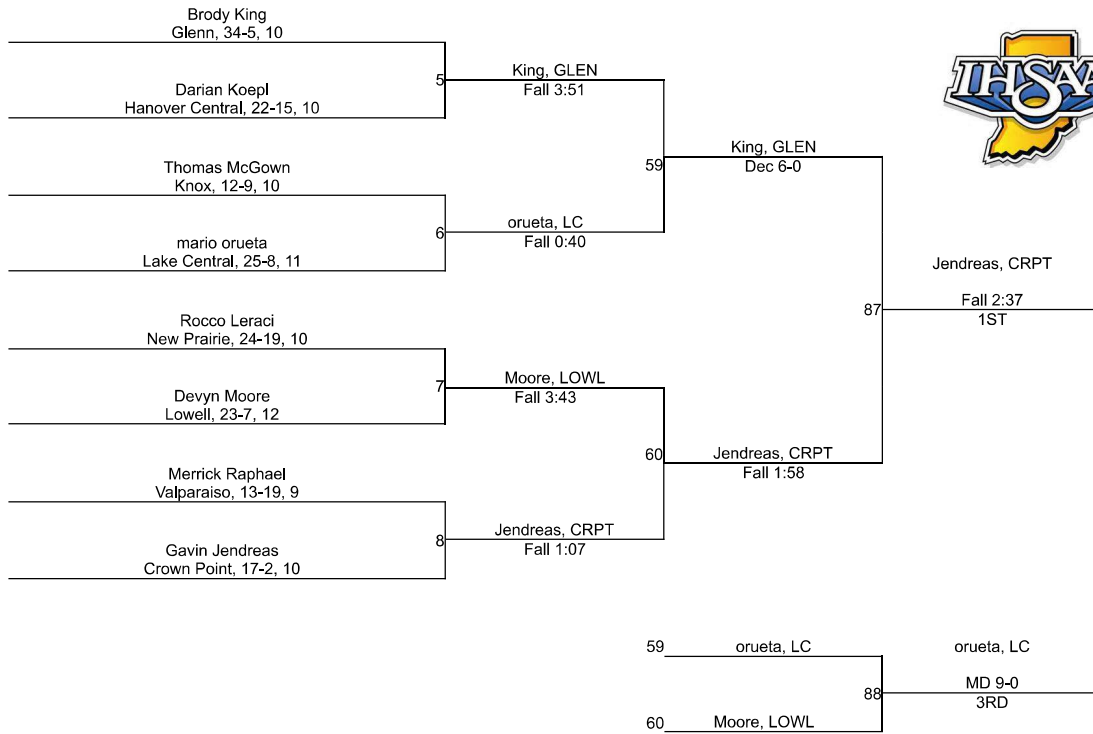

Team Scores

Printed on 02/04/2023 07:06 p.m.

Team Scores		
1	Crown Point	262.5
2	New Prairie	103.0
3	Lake Central	89.0
4	Chesterton	86.5
5	Lowell	71.5
6	Glenn	44.0
7	Kankakee Valley	42.0
8	Wheeler	31.0
9	Hanover Central	30.0
10	LaPorte	22.0
11	Valparaiso	21.0
12	Boone Grove	11.0
13	Hebron	0.0
13	Illiana Christian	0.0
13	Knox	0.0
13	Michigan City	0.0
13	North Judson-San Pierre	0.0

IHSAA Regional @ Crown Point

106

IHSAA Regional @ Crown Point

113

IHSAA Regional @ Crown Point

120

IHSAA Regional @ Crown Point

126