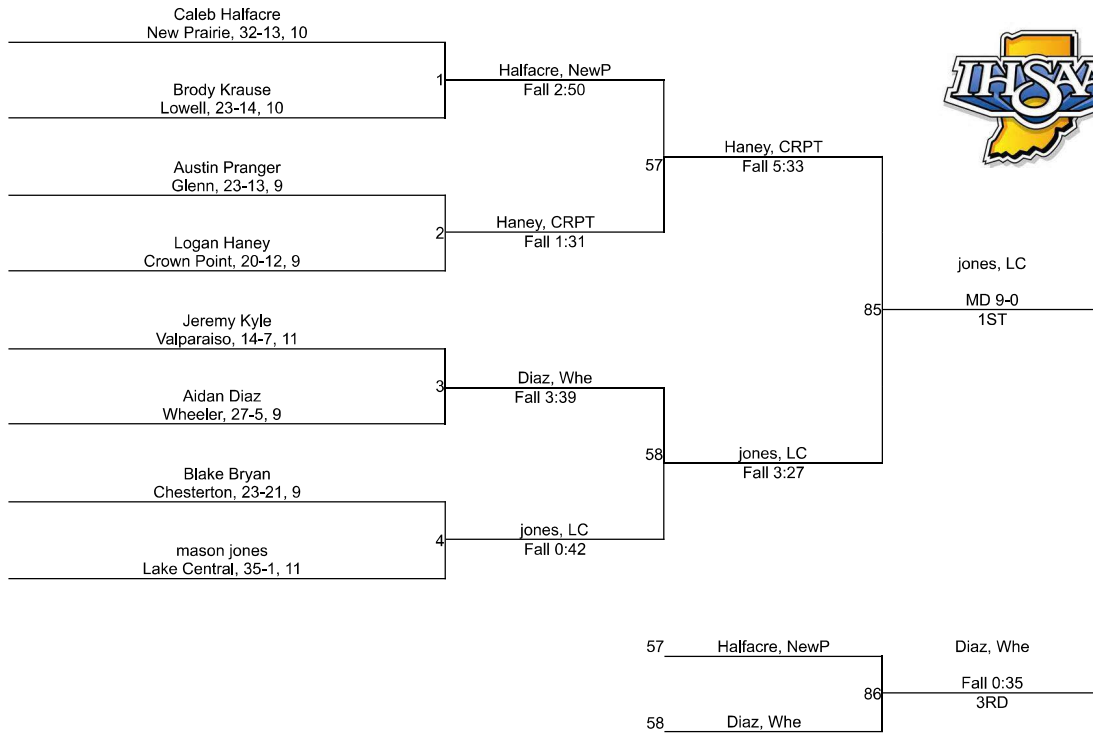

Team Scores

Printed on 02/04/2023 07:06 p.m.

Team Scores		
1	Crown Point	262.5
2	New Prairie	103.0
3	Lake Central	89.0
4	Chesterton	86.5
5	Lowell	71.5
6	Glenn	44.0
7	Kankakee Valley	42.0
8	Wheeler	31.0
9	Hanover Central	30.0
10	LaPorte	22.0
11	Valparaiso	21.0
12	Boone Grove	11.0
13	Hebron	0.0
13	Illiana Christian	0.0
13	Knox	0.0
13	Michigan City	0.0
13	North Judson-San Pierre	0.0

IHSAA Regional @ Crown Point

106

IHSAA Regional @ Crown Point

113

IHSAA Regional @ Crown Point

120

IHSAA Regional @ Crown Point

126