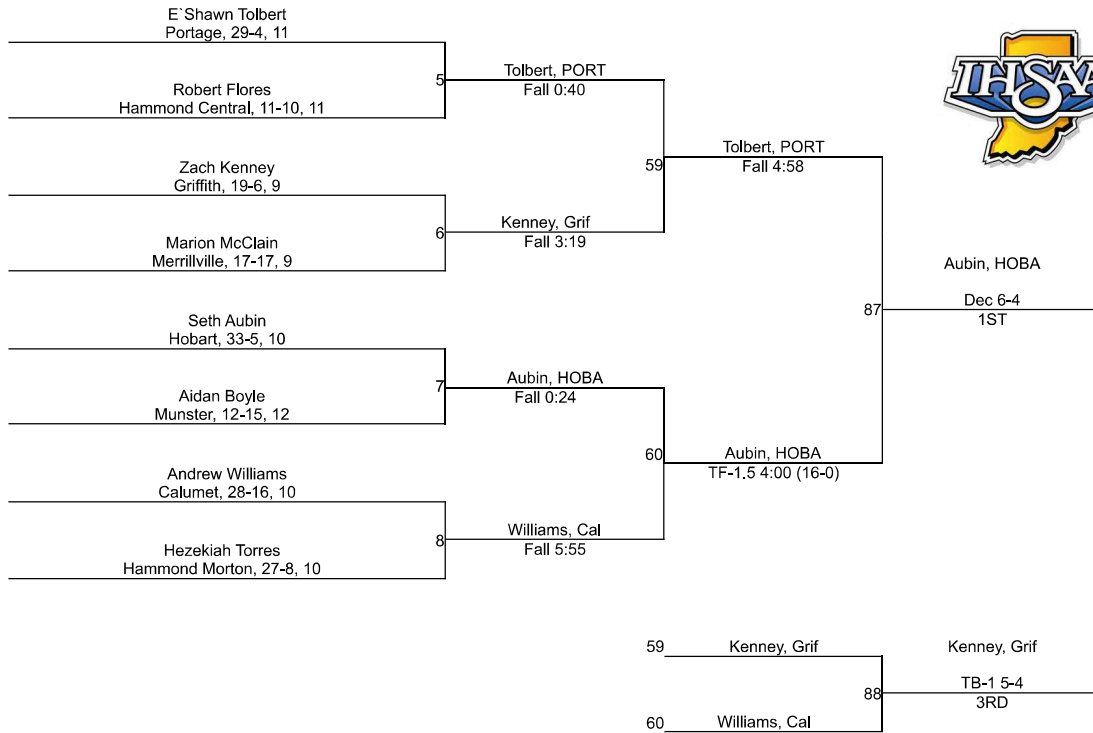

IHSAA Regional @ Hobart

113