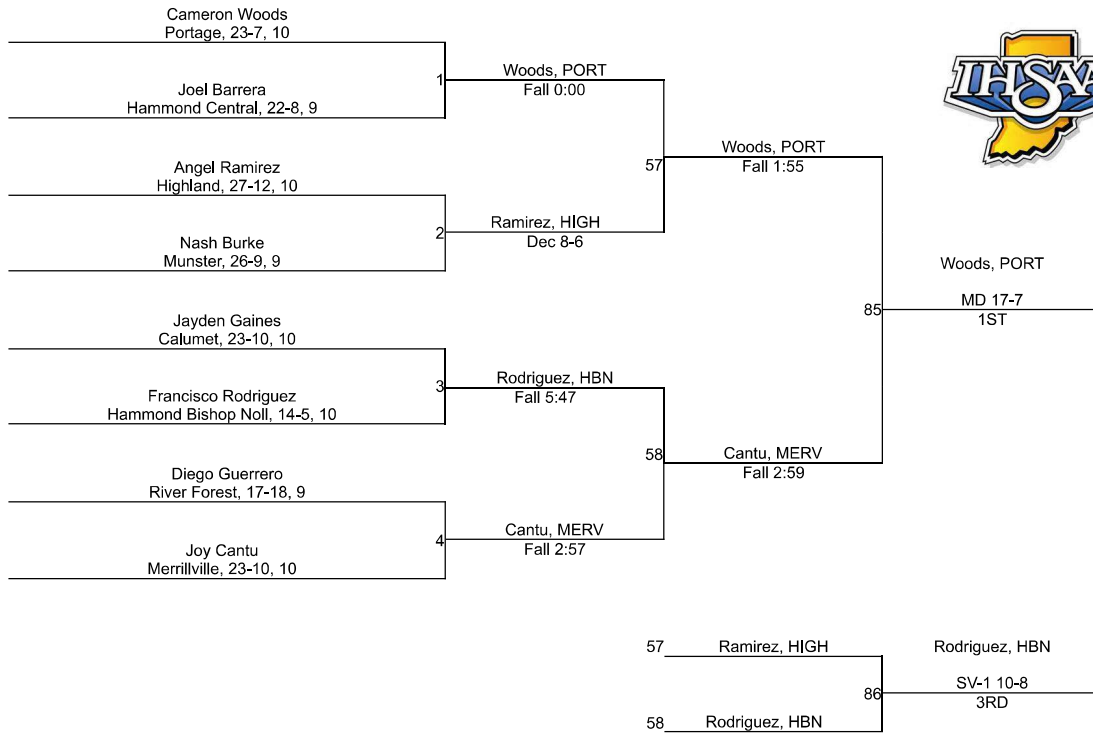

Team Scores

Printed on 02/04/2023 07:19 p.m.

Team Scores		
1	Merrillville	209.0
2	Hobart	138.0
3	Portage	136.5
4	River Forest	68.0
5	Calumet	59.0
6	Munster	46.0
7	Griffith	41.0
8	Highland	38.0
9	Lake Station Edison	26.0
10	Hammond Morton	22.0
11	Hammond Central	12.0
12	Gary Westside	11.0
12	Hammond Bishop Noll	11.0
14	Andrean	0.0
14	East Chicago Central	0.0
14	Whiting	0.0

IHSAA Regional @ Hobart

106