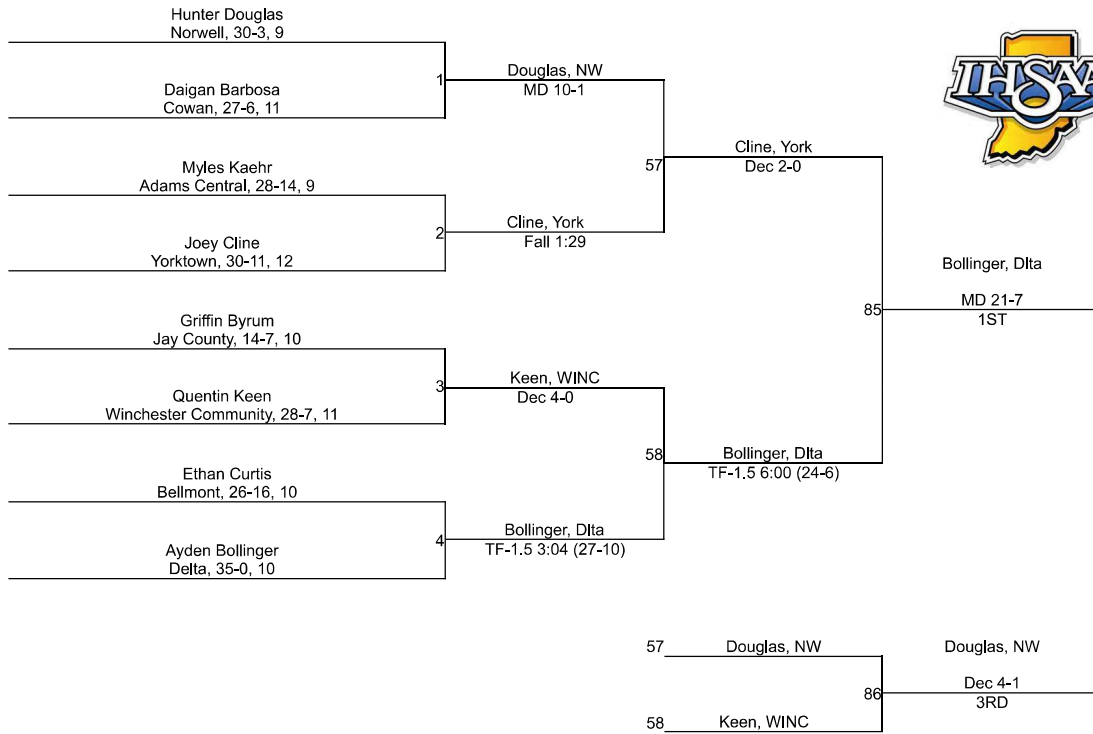

Team Scores

Printed on 02/04/2023 07:23 p.m.

Team Scores		
1	Jay County	141.0
2	Delta	116.0
3	Bellmont	91.5
4	Adams Central	81.0
5	Yorktown	72.0
6	Cowan	66.0
7	Bluffton	46.5
8	Muncie Central	35.0
9	South Adams	33.0
10	Norwell	24.0
11	Daleville	23.0
12	Monroe Central	21.0
13	Blackford	13.0
14	Winchester Community	12.0
15	Union City	8.0
15	Wes-Del	8.0
17	Southern Wells	0.0
17	Wapahani	0.0

IHSAA Regional @ Jay County

106