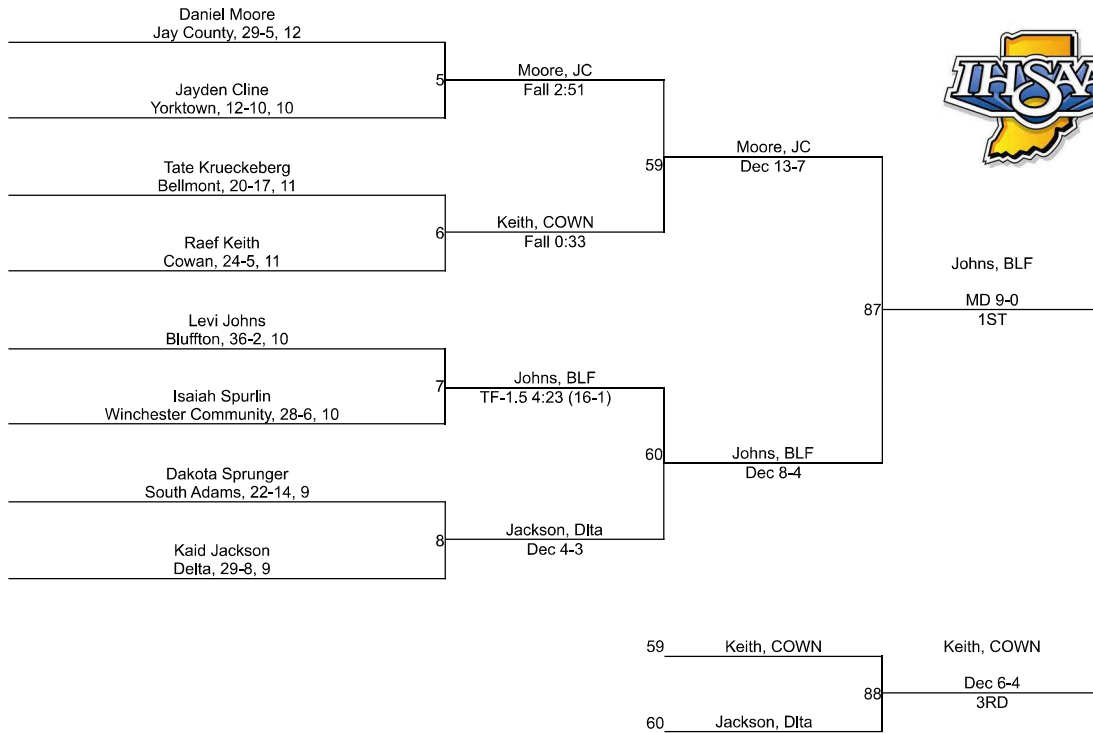

IHSAA Regional @ Jay County

113