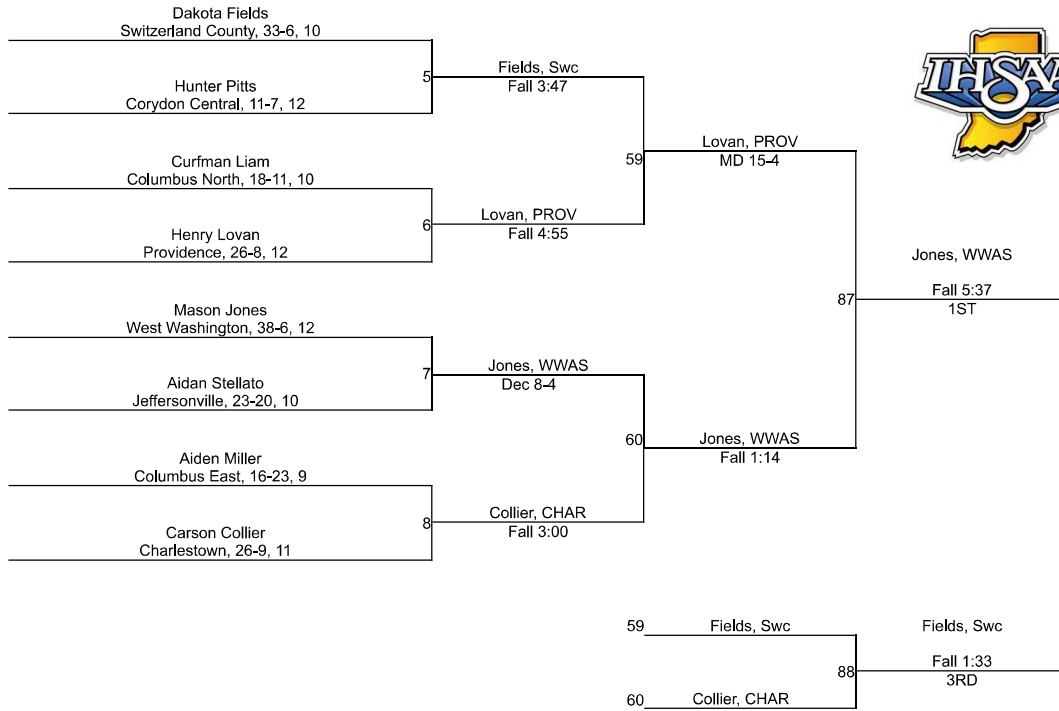

Team Scores

Printed on 02/04/2023 02:31 p.m.

Team Scores		
1	Columbus East	158.0
2	Columbus North	141.0
3	Jeffersonville	83.5
4	Switzerland County	76.5
5	Charlestown	46.5
6	Jennings County	45.5
7	Scottsburg	45.0
8	West Washington	44.0
9	Corydon Central	37.5
10	Providence	29.0
11	Madison Consolidated	26.0
12	Seymour	16.0
13	Brown County	13.0
14	New Washington	11.0
14	North Harrison	11.0
16	Salem	9.0
17	Eastern (Pekin)	8.0
18	Borden	7.0
19	Clarksville	0.0
19	Silver Creek	0.0
19	Southwestern (Hanover)	0.0

IHSAA Regional @ Jeffersonville

106

IHSAA Regional @ Jeffersonville

113

IHSAA Regional @ Jeffersonville

120

IHSAA Regional @ Jeffersonville

126