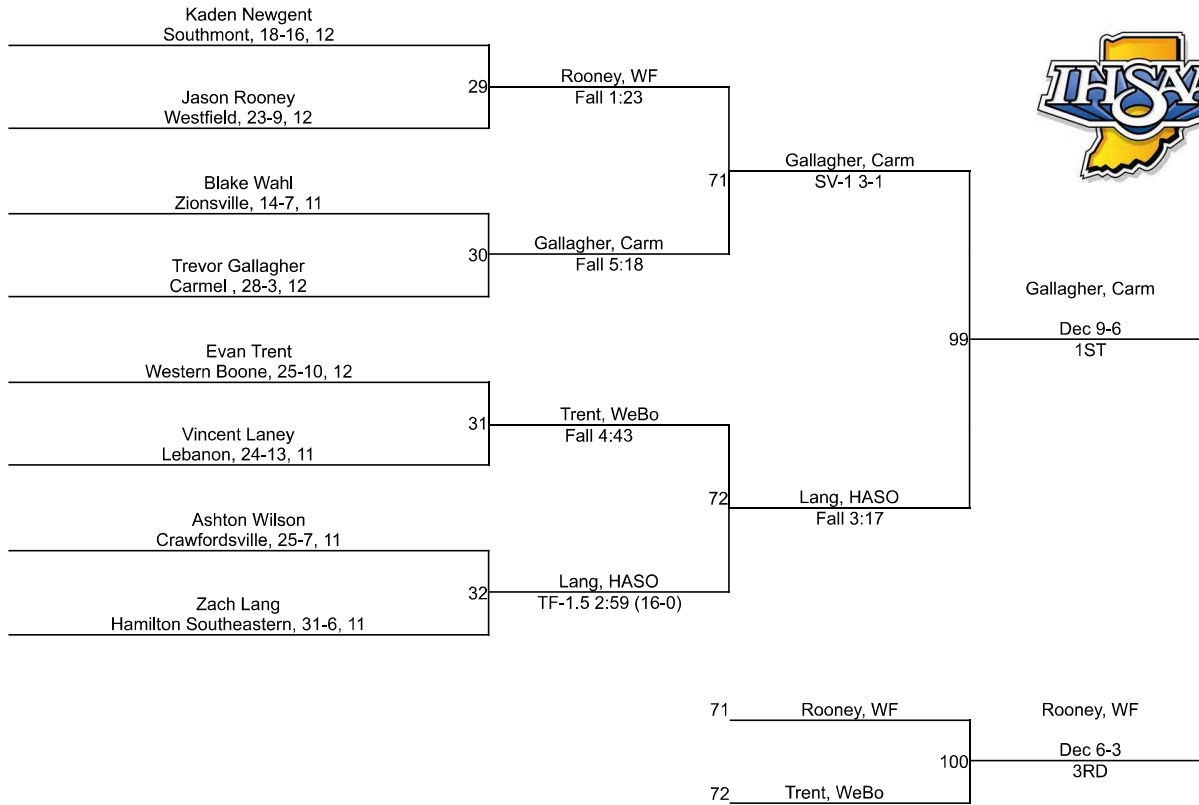

IHSAA Regional @ North Montgomery

152