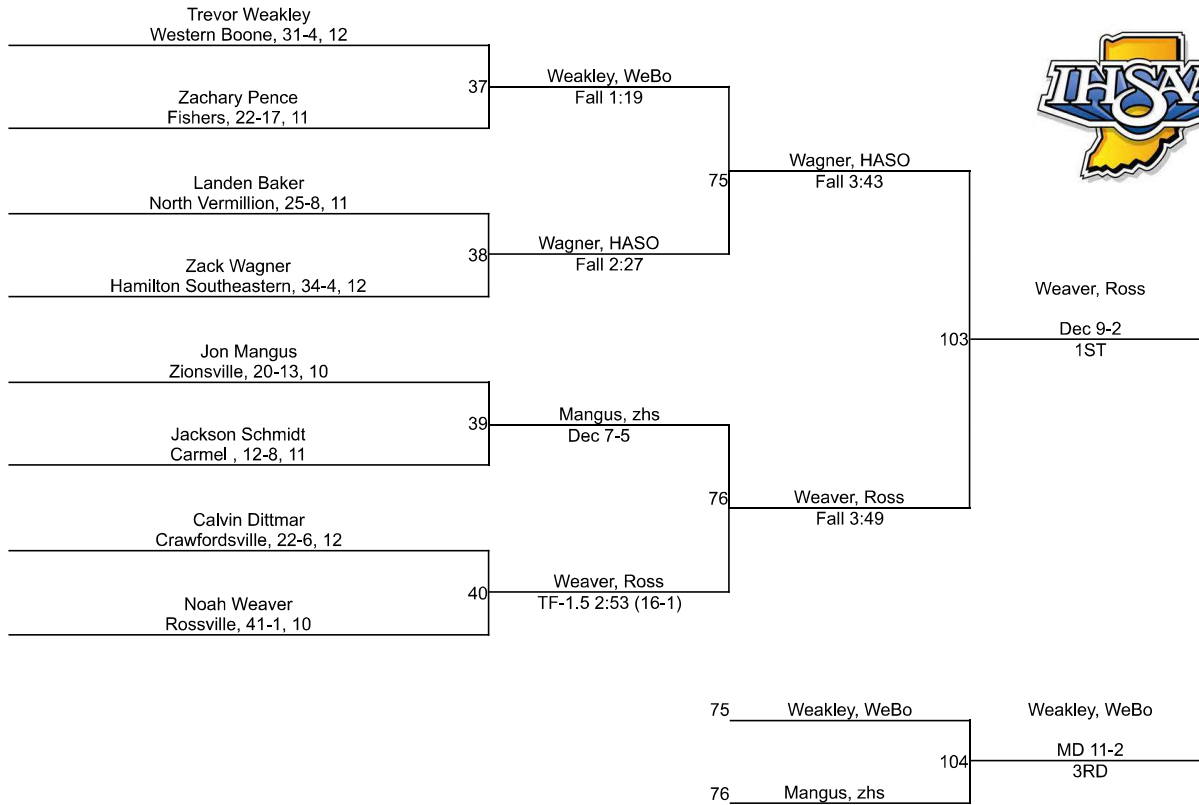

IHSAA Regional @ North Montgomery

170