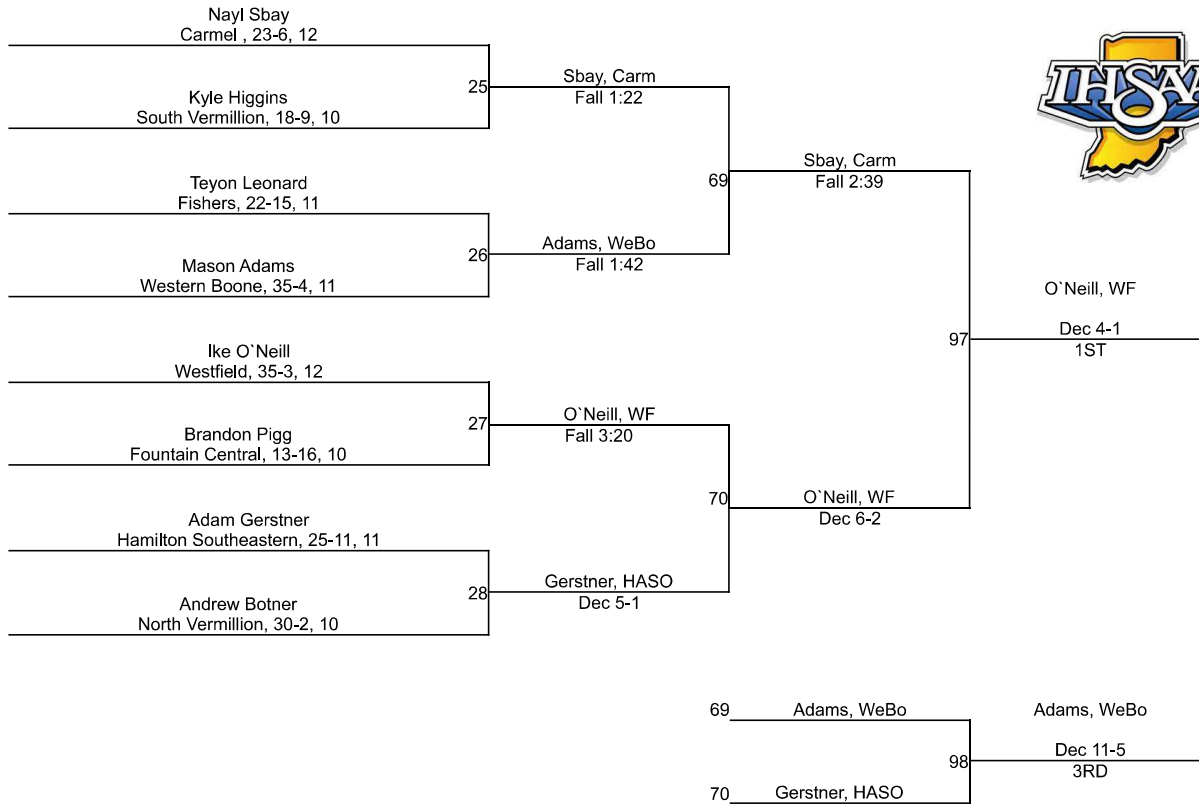

IHSAA Regional @ North Montgomery

145