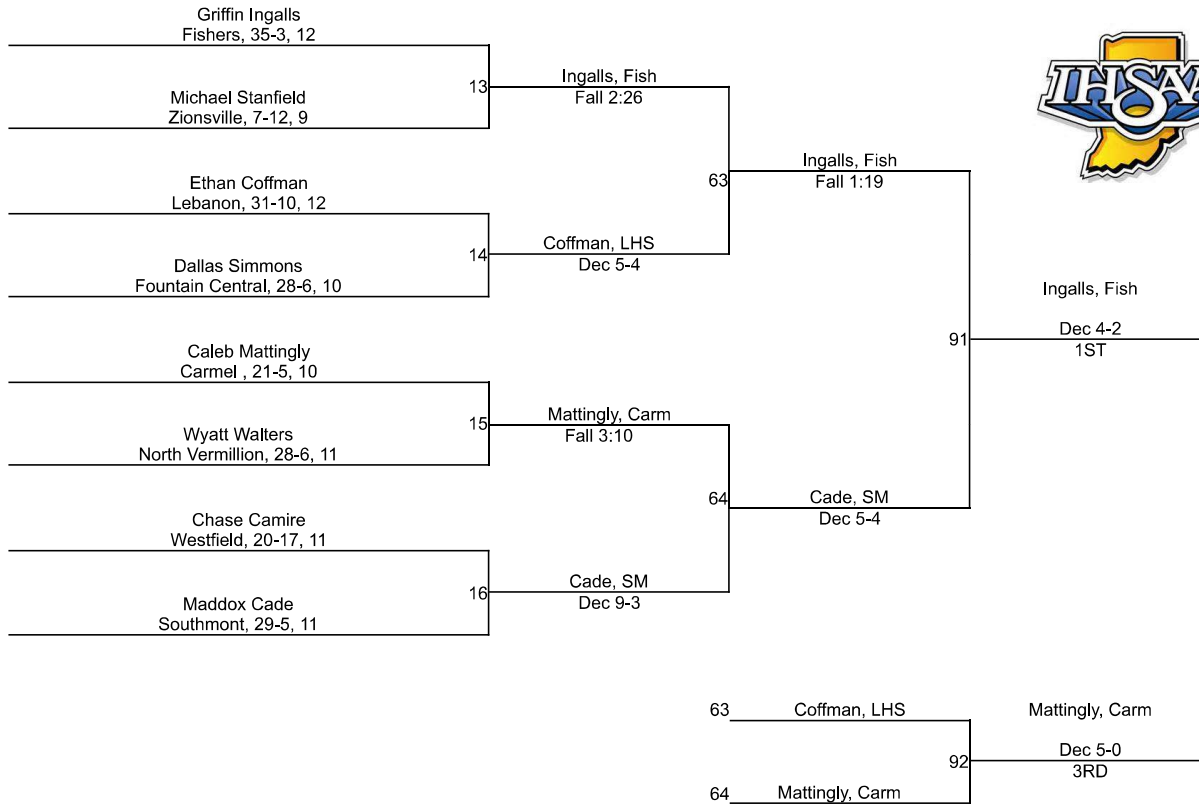

IHSAA Regional @ North Montgomery

126