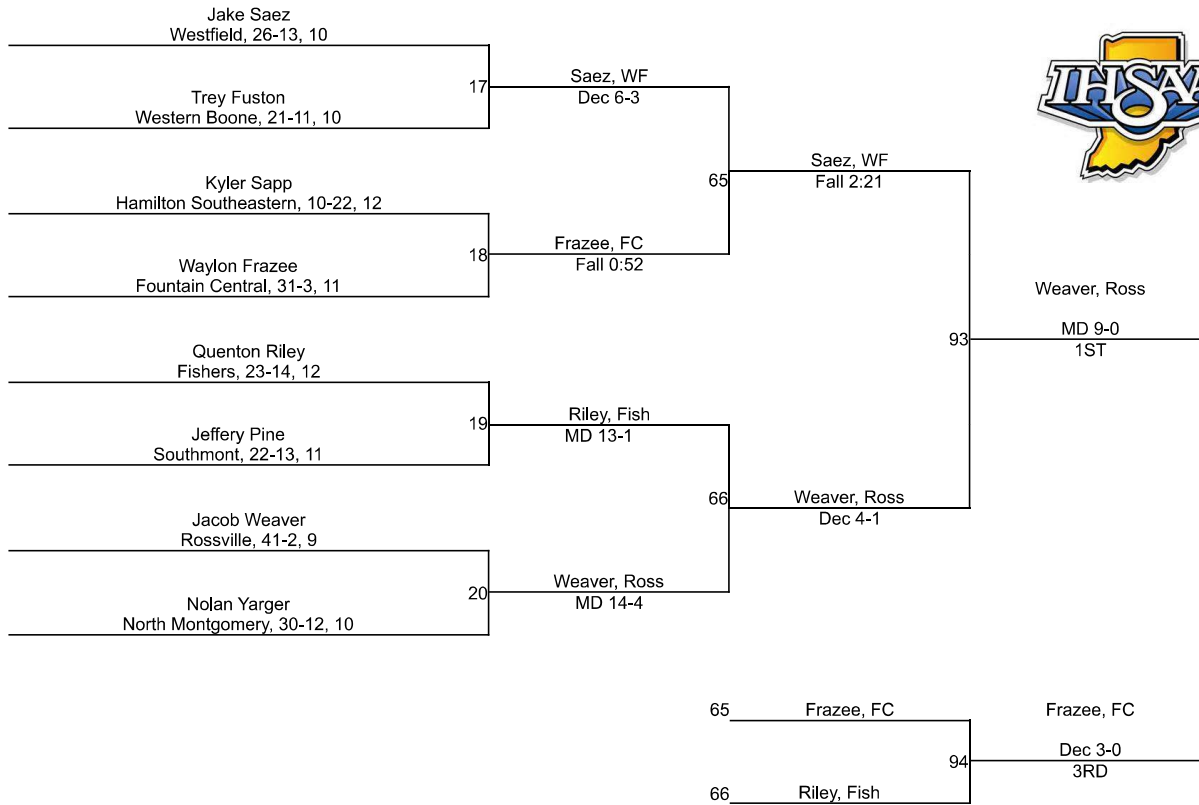

IHSAA Regional @ North Montgomery

132