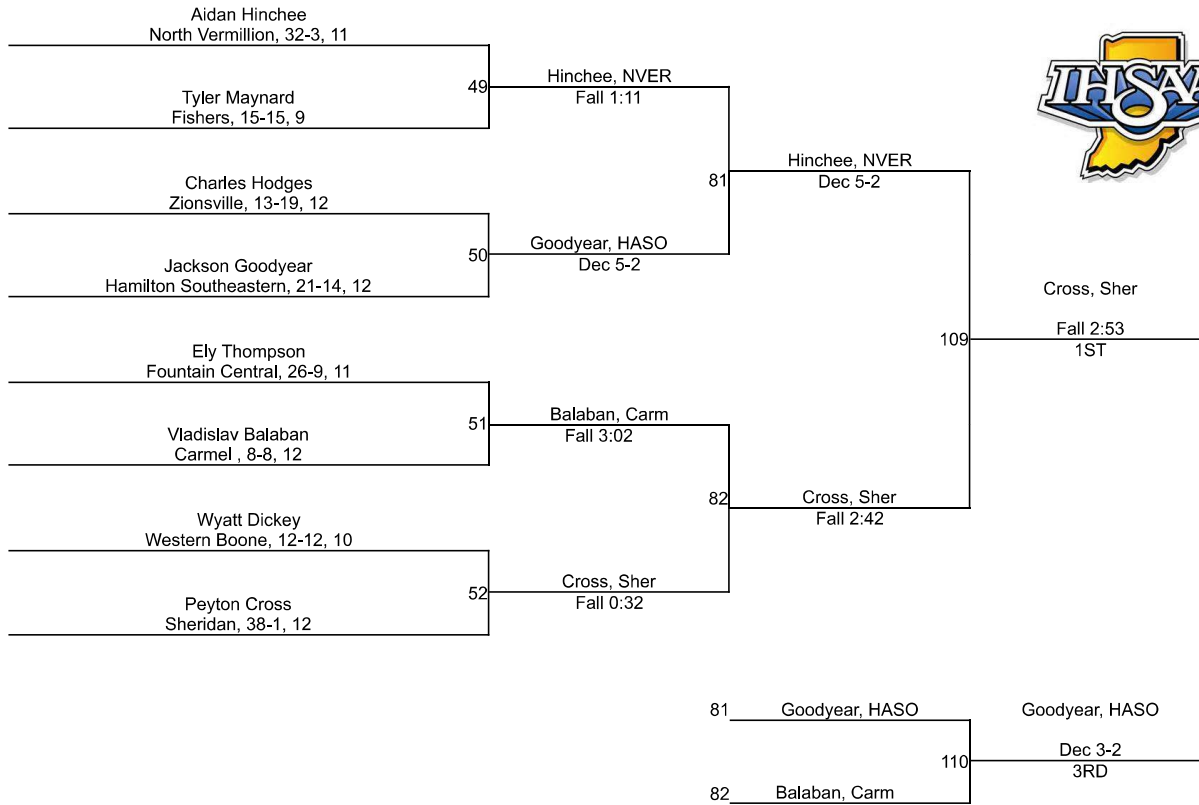

IHSAA Regional @ North Montgomery

220