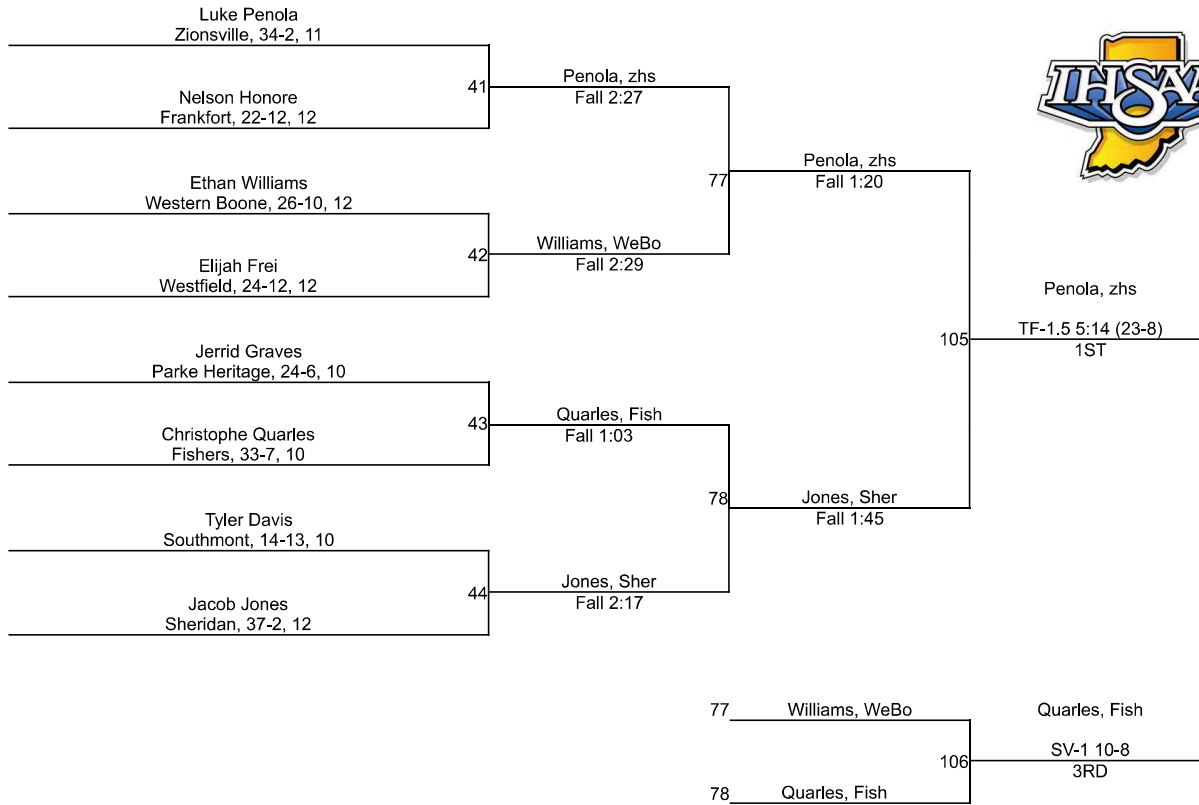

IHSAA Regional @ North Montgomery

182