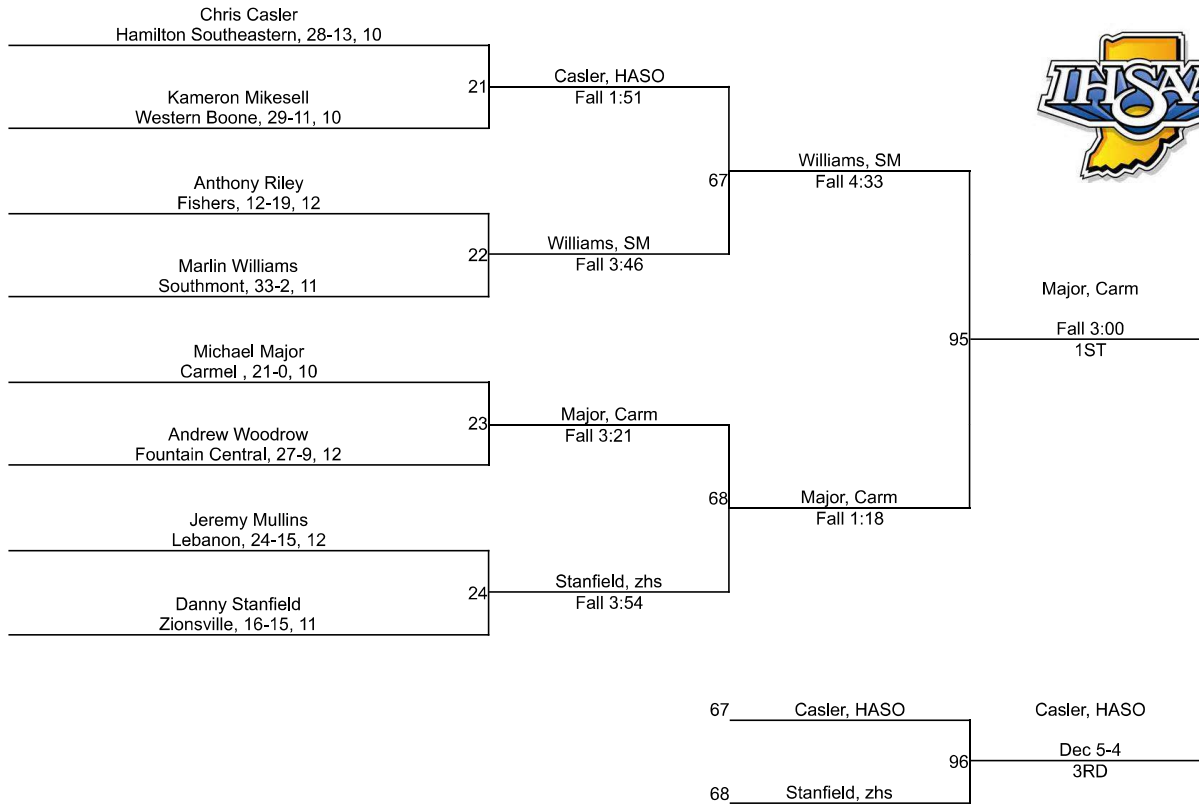

IHSAA Regional @ North Montgomery

138