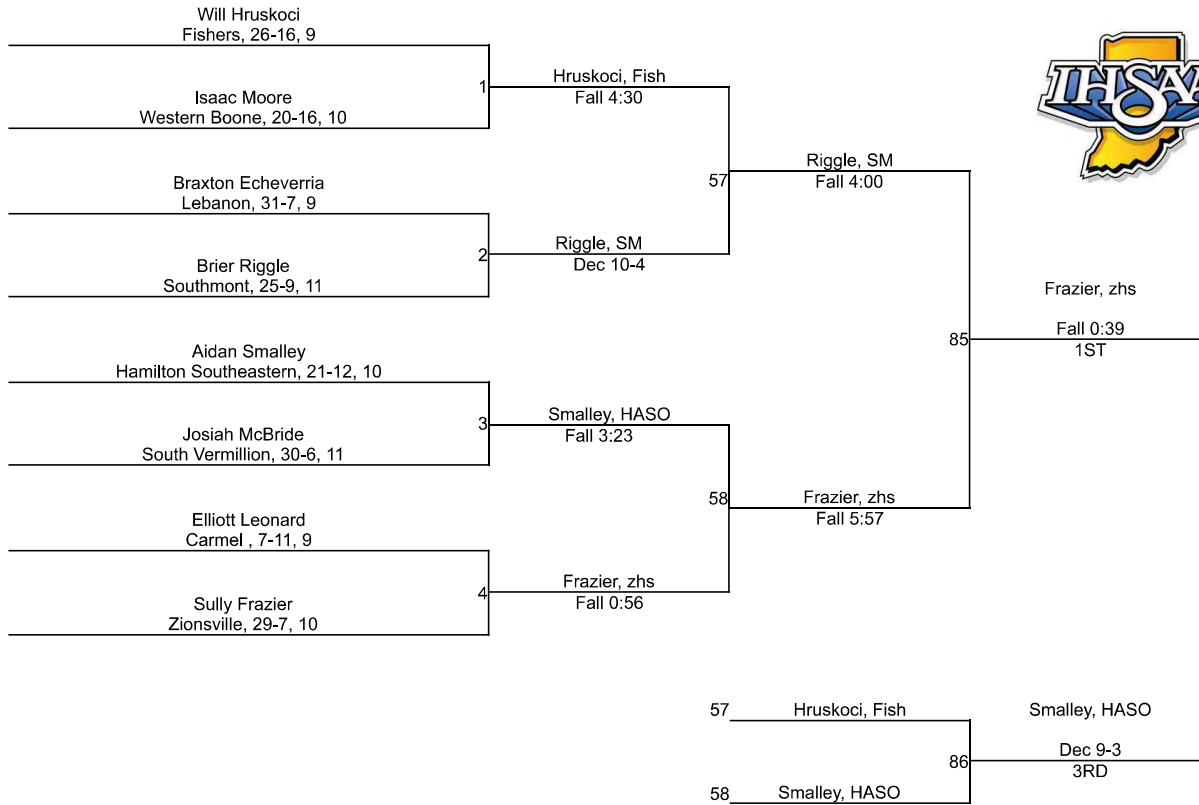

Team Scores

Printed on 02/04/2023 02:35 p.m.

Team Scores		
1	Carmel	147.0
2	Zionsville	132.5
3	Hamilton Southeastern	113.5
4	Fishers	81.0
5	Southmont	72.0
6	Westfield	67.5
7	Sheridan	42.0
8	Rossville	41.5
9	Western Boone	39.0
10	North Vermillion	22.0
11	Clinton Central	16.0
12	Fountain Central	11.0
13	Crawfordsville	8.0
14	Lebanon	6.0
14	North Montgomery	6.0
16	Frankfort	0.0
16	Parke Heritage	0.0
16	South Vermillion	0.0

IHSAA Regional @ North Montgomery

106