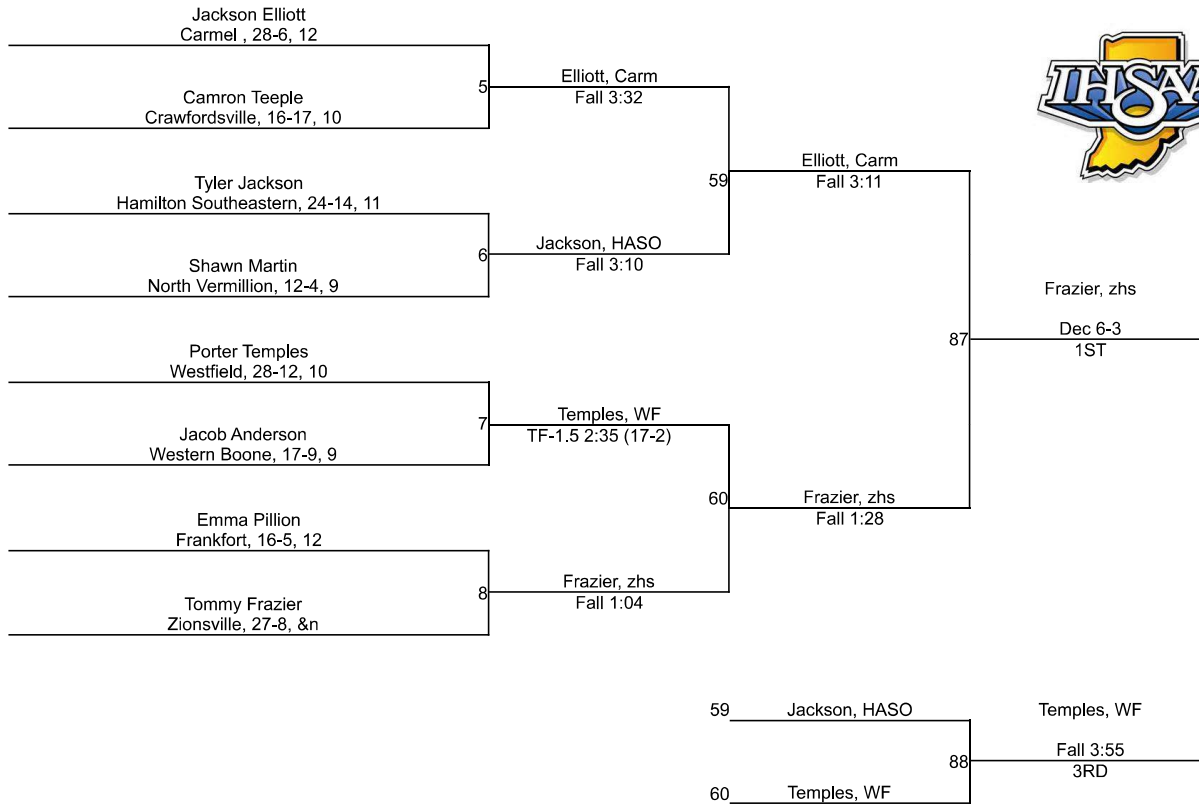

IHSAA Regional @ North Montgomery

113