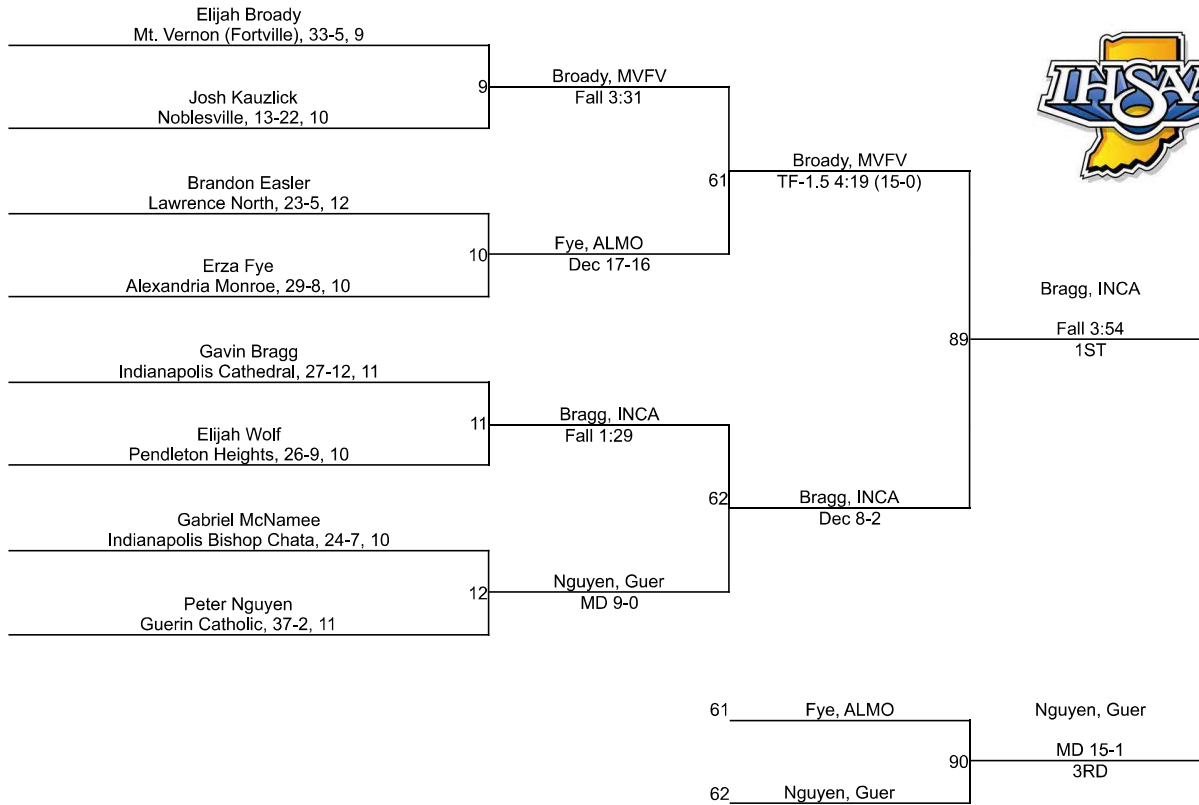

IHSAA Regional @ Pendleton Heights

120