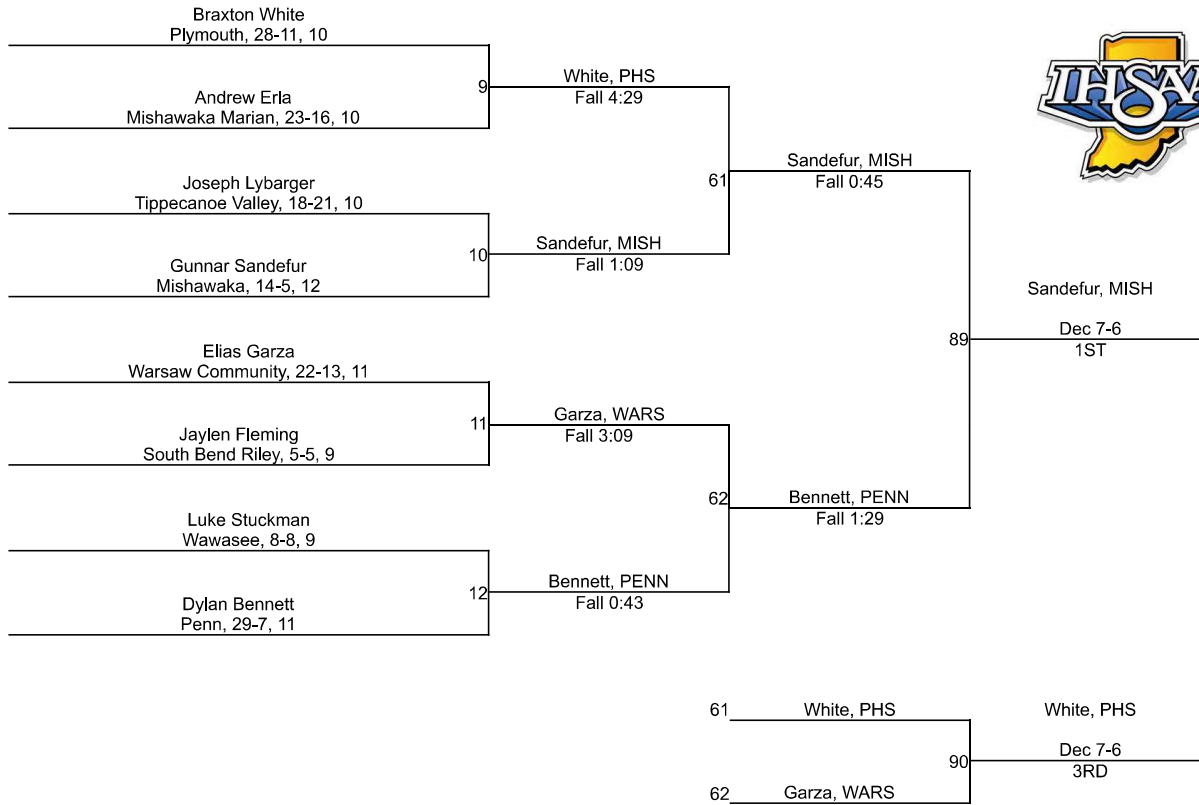

Team Scores

Printed on 02/04/2023 07:37 p.m.

Team Scores		
1	Penn	197.5
2	Mishawaka	192.5
3	Wawasee	129.0
4	Plymouth	92.5
5	Tippecanoe Valley	45.0
6	Warsaw Community	39.0
7	South Bend Riley	33.0
8	Laville	32.0
9	Bremen	30.0
10	Culver Academies	14.0
11	Triton	11.0
12	South Bend Saint Joseph	8.0
13	Culver Community	0.0
13	Mishawaka Marian	0.0
13	South Bend Adams	0.0
13	South Bend Washington	0.0

IHSAA Regional @ Penn

106

IHSAA Regional @ Penn

113

IHSAA Regional @ Penn

120

IHSAA Regional @ Penn

126