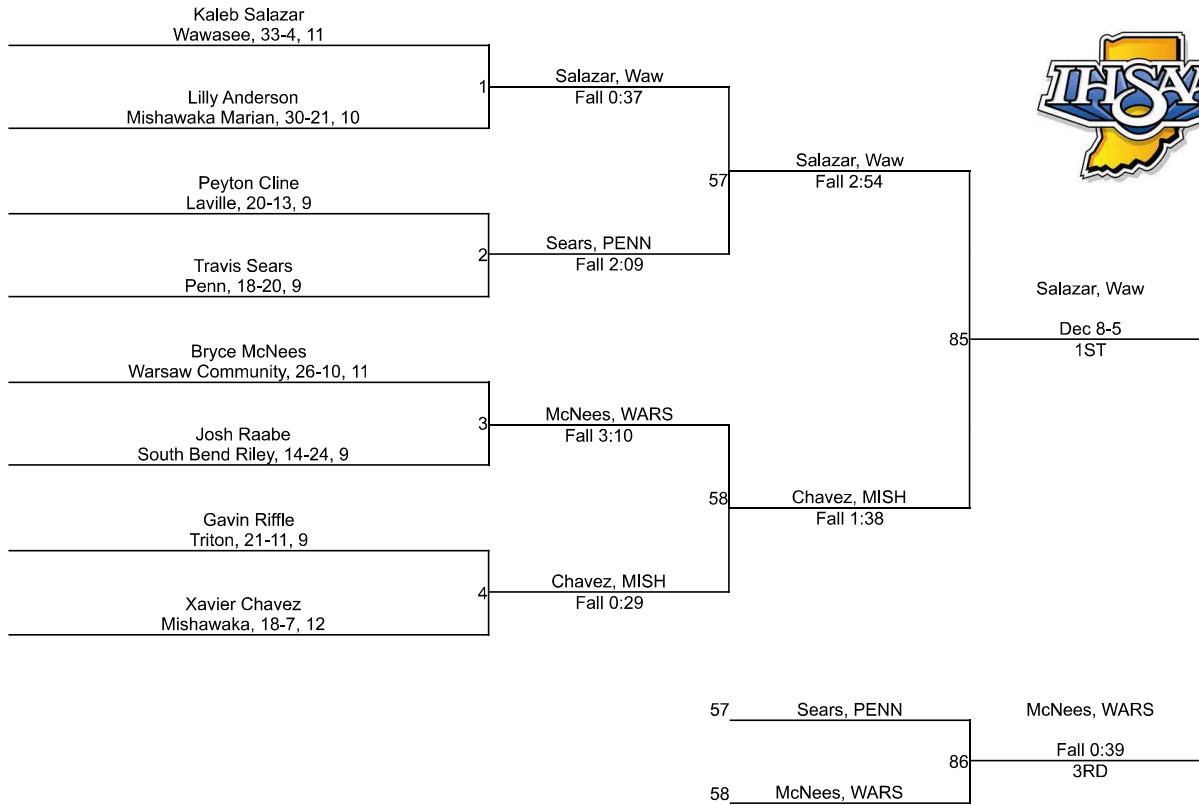

Team Scores

Printed on 02/04/2023 07:37 p.m.

Team Scores		
1	Penn	197.5
2	Mishawaka	192.5
3	Wawasee	129.0
4	Plymouth	92.5
5	Tippecanoe Valley	45.0
6	Warsaw Community	39.0
7	South Bend Riley	33.0
8	Laville	32.0
9	Bremen	30.0
10	Culver Academies	14.0
11	Triton	11.0
12	South Bend Saint Joseph	8.0
13	Culver Community	0.0
13	Mishawaka Marian	0.0
13	South Bend Adams	0.0
13	South Bend Washington	0.0

IHSAA Regional @ Penn

106