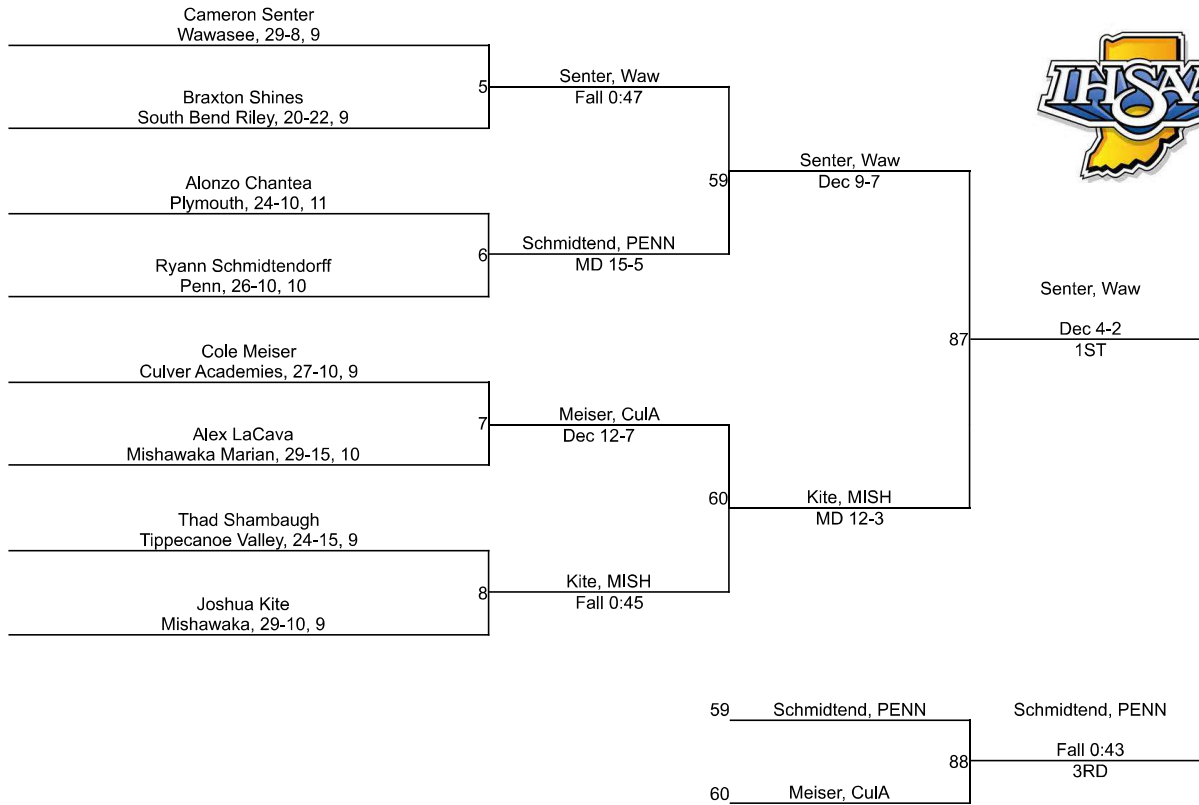

IHSAA Regional @ Penn

113