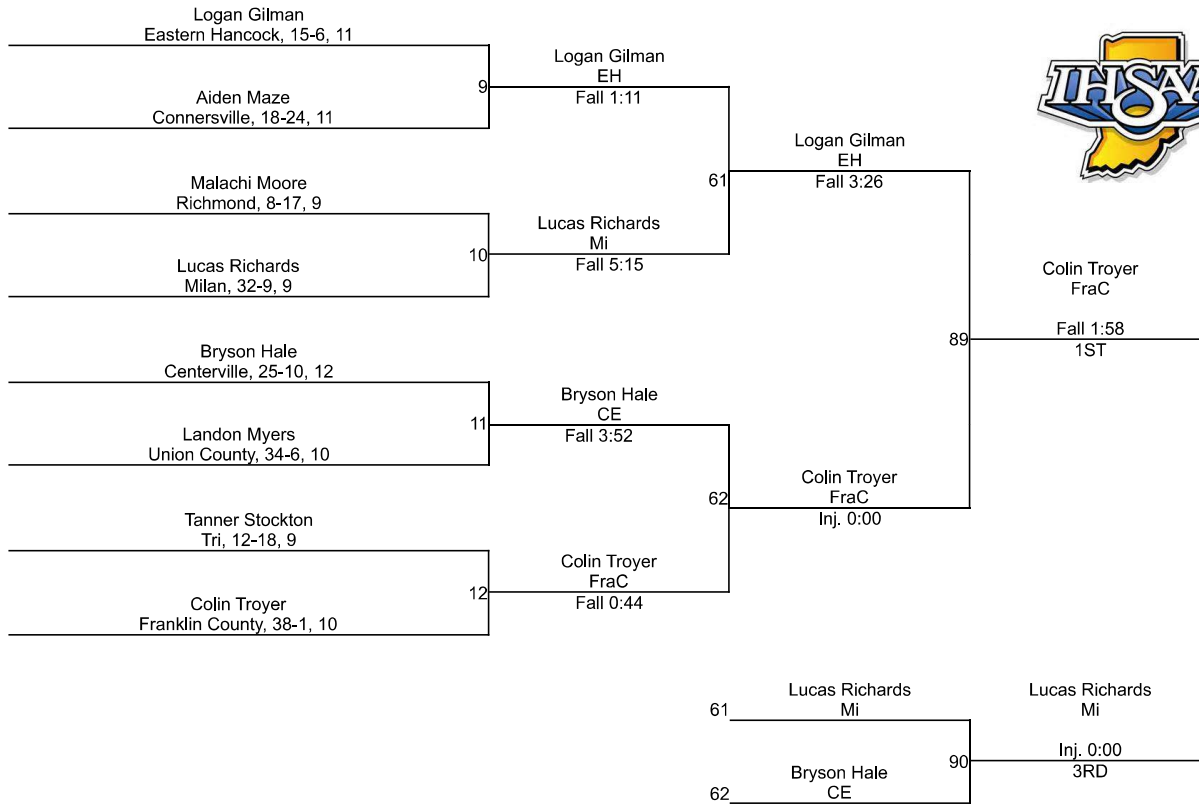

IHSAA Regional @ Richmond

120