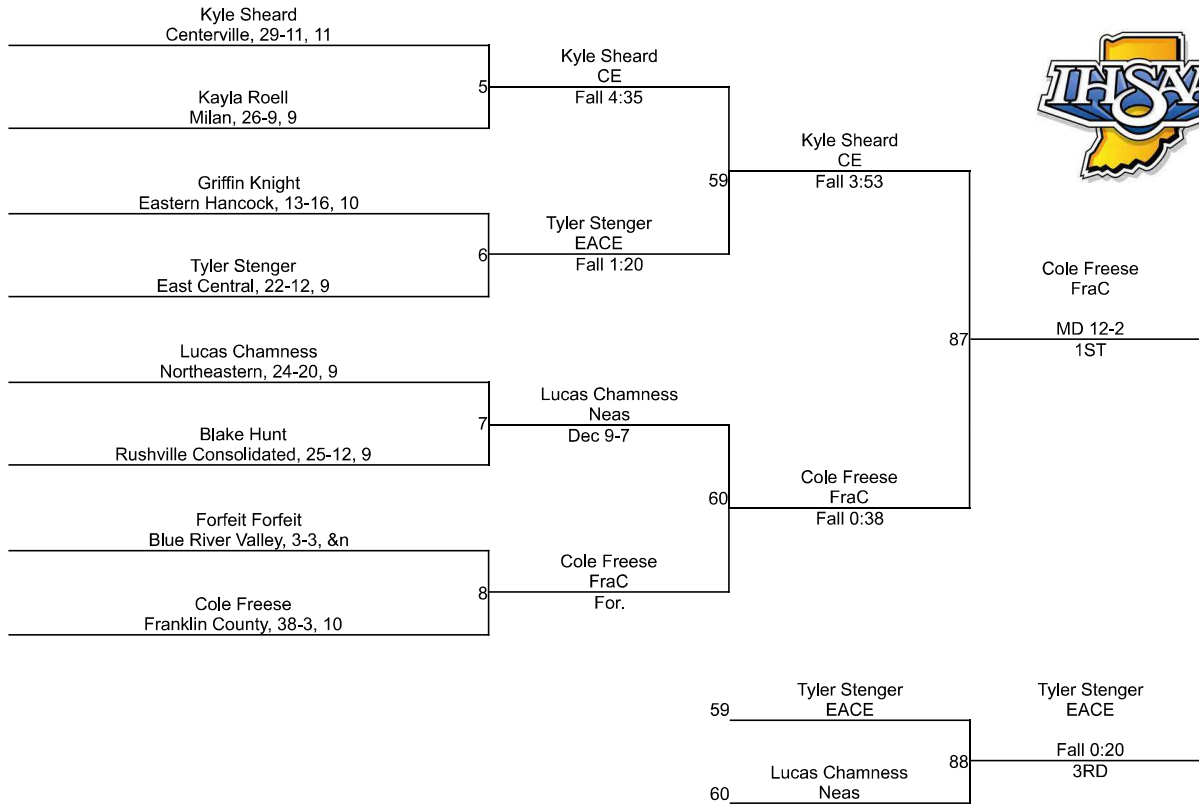

IHSAA Regional @ Richmond

113