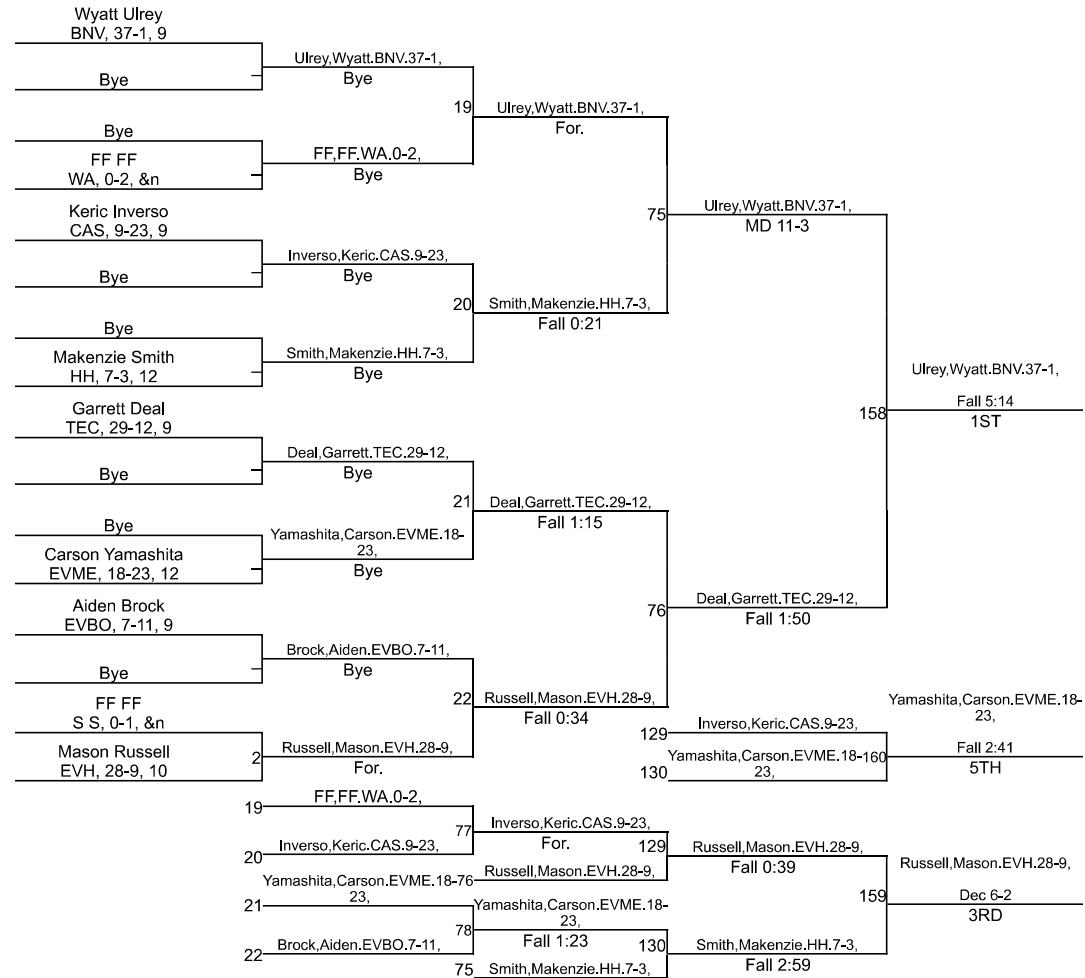

Team Scores

Printed on 01/27/2024 07:30 p.m.

Team Scores		
1	Heritage Hills	246.0
2	Evansville Memorial	208.0
3	Washington	169.0
4	Boonville	141.0
5	South Spencer	137.0
6	Castle	133.0
7	Evansville Harrison	113.0
8	Tecumseh	61.0
9	Evansville Bosse	28.0

IHSAA Castle Sectional

113

IHSAA Castle Sectional

120

IHSAA Castle Sectional

132

IHSAA Castle Sectional

144