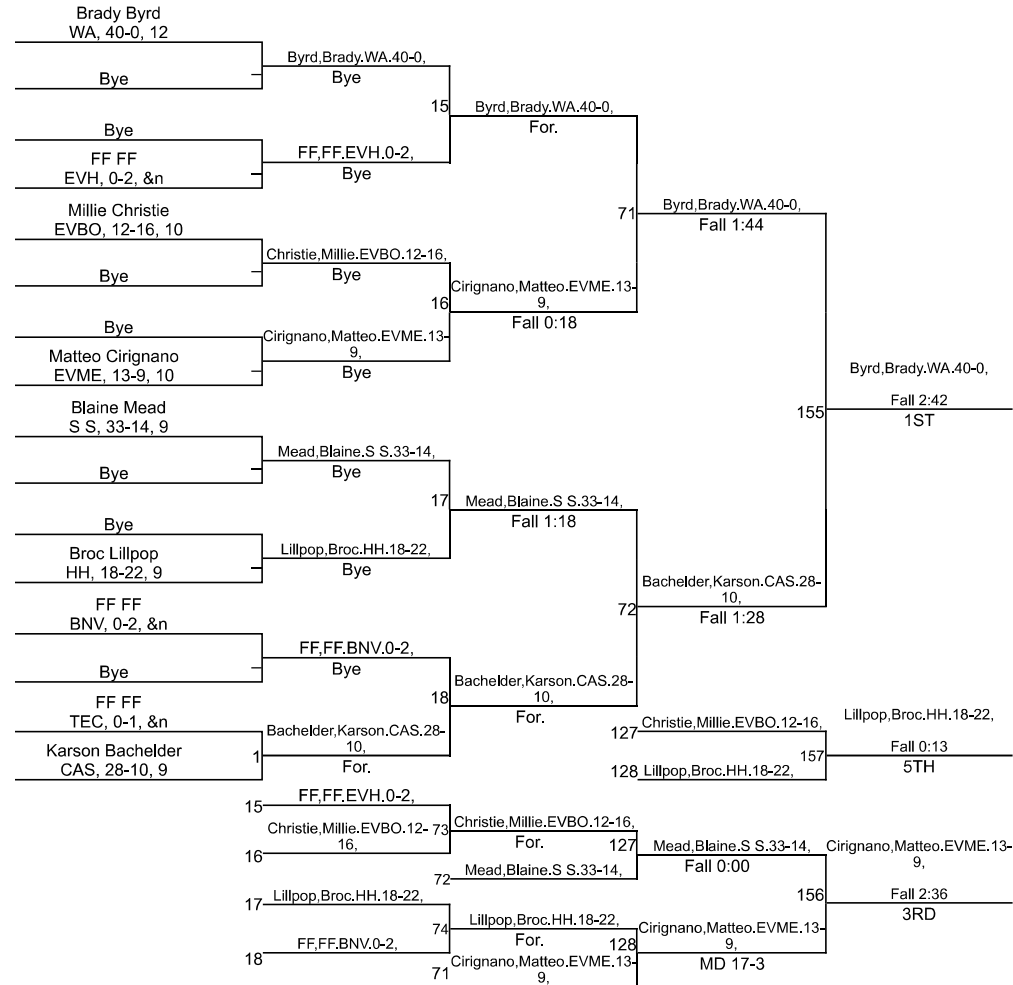

Team Scores

Printed on 01/27/2024 07:30 p.m.

Team Scores		
1	Heritage Hills	246.0
2	Evansville Memorial	208.0
3	Washington	169.0
4	Boonville	141.0
5	South Spencer	137.0
6	Castle	133.0
7	Evansville Harrison	113.0
8	Tecumseh	61.0
9	Evansville Bosse	28.0

IHSAA Castle Sectional

113

IHSAA Castle Sectional

120

IHSAA Castle Sectional

132

IHSAA Castle Sectional

144