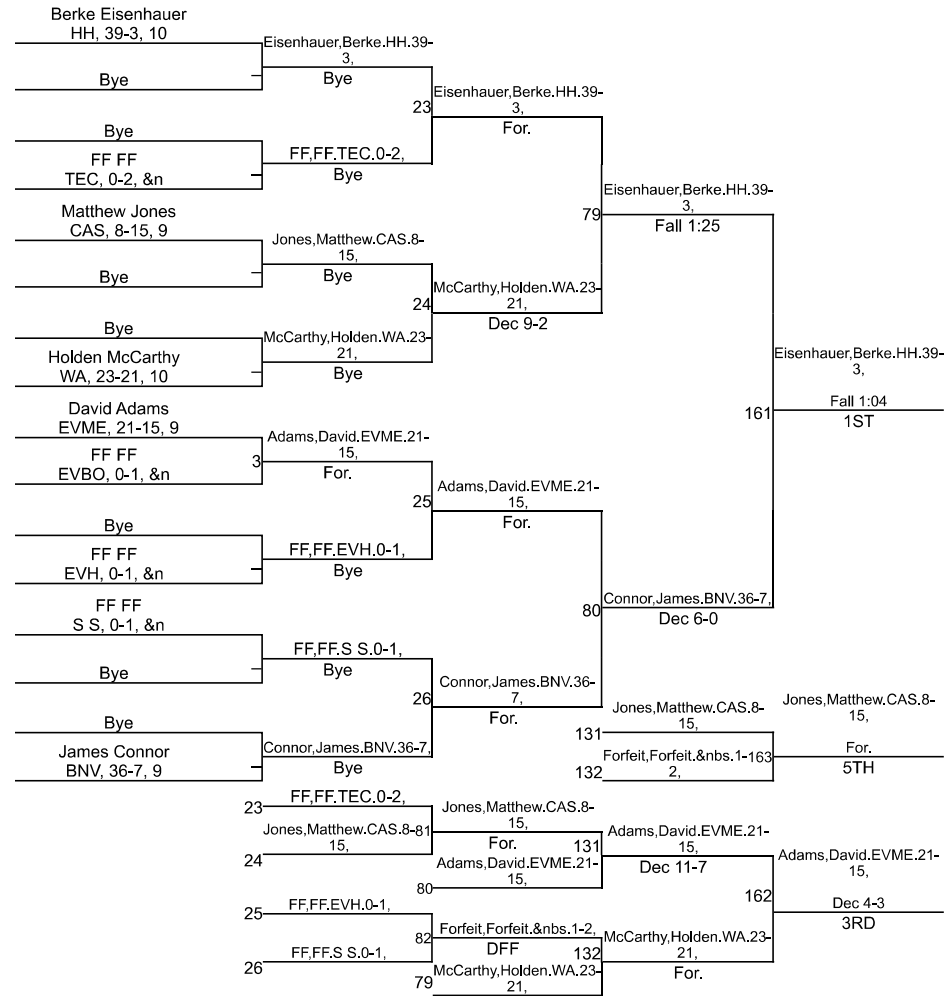

Team Scores

Printed on 01/27/2024 07:30 p.m.

Team Scores		
1	Heritage Hills	246.0
2	Evansville Memorial	208.0
3	Washington	169.0
4	Boonville	141.0
5	South Spencer	137.0
6	Castle	133.0
7	Evansville Harrison	113.0
8	Tecumseh	61.0
9	Evansville Bosse	28.0

IHSAA Castle Sectional

113

IHSAA Castle Sectional

120

IHSAA Castle Sectional

132

IHSAA Castle Sectional

144