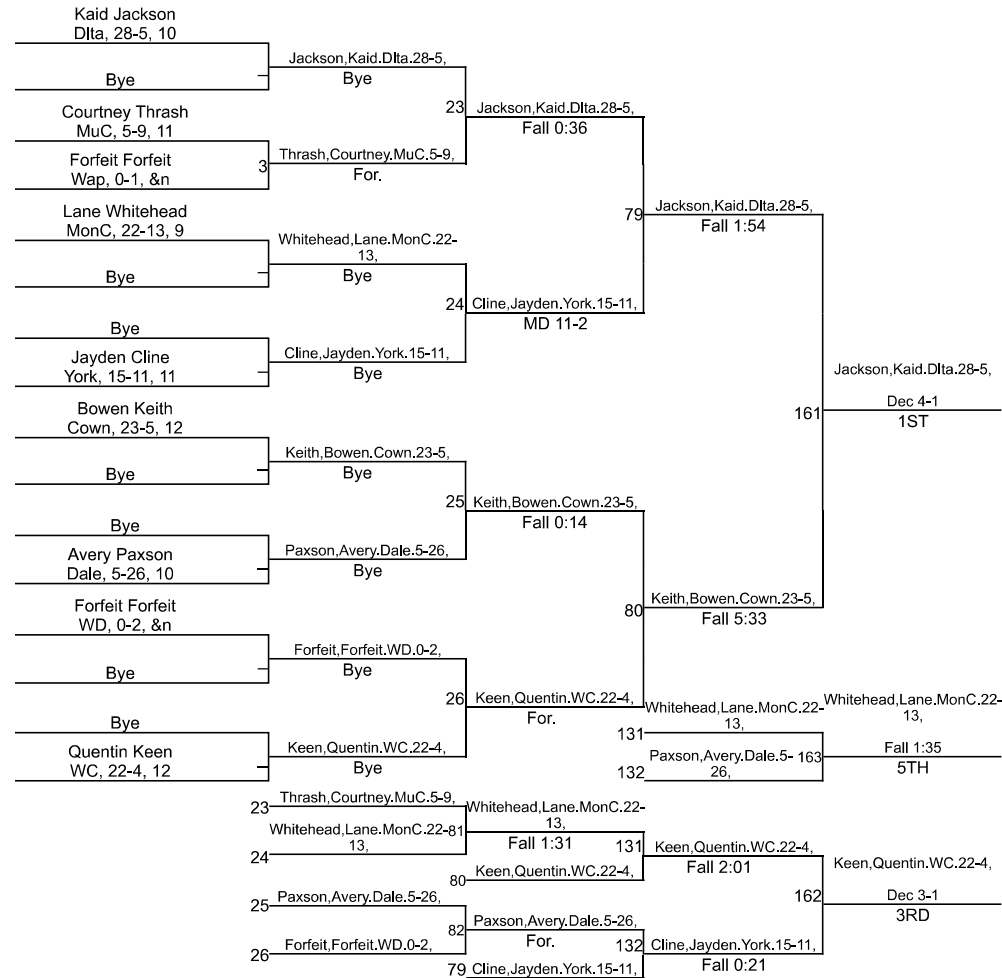

# Team Scores

Printed on 01/27/2024 07:40 p.m.

Team Scores		
1	Delta	275.5
2	Yorktown	225.0
3	Cowan	214.5
4	Wes-Del	118.0
5	Winchester	105.0
6	Monroe Central	103.0
7	Muncie Central	94.0
8	Daleville	89.5
9	Wapahani	26.0

# IHSAA Delta Sectional

120