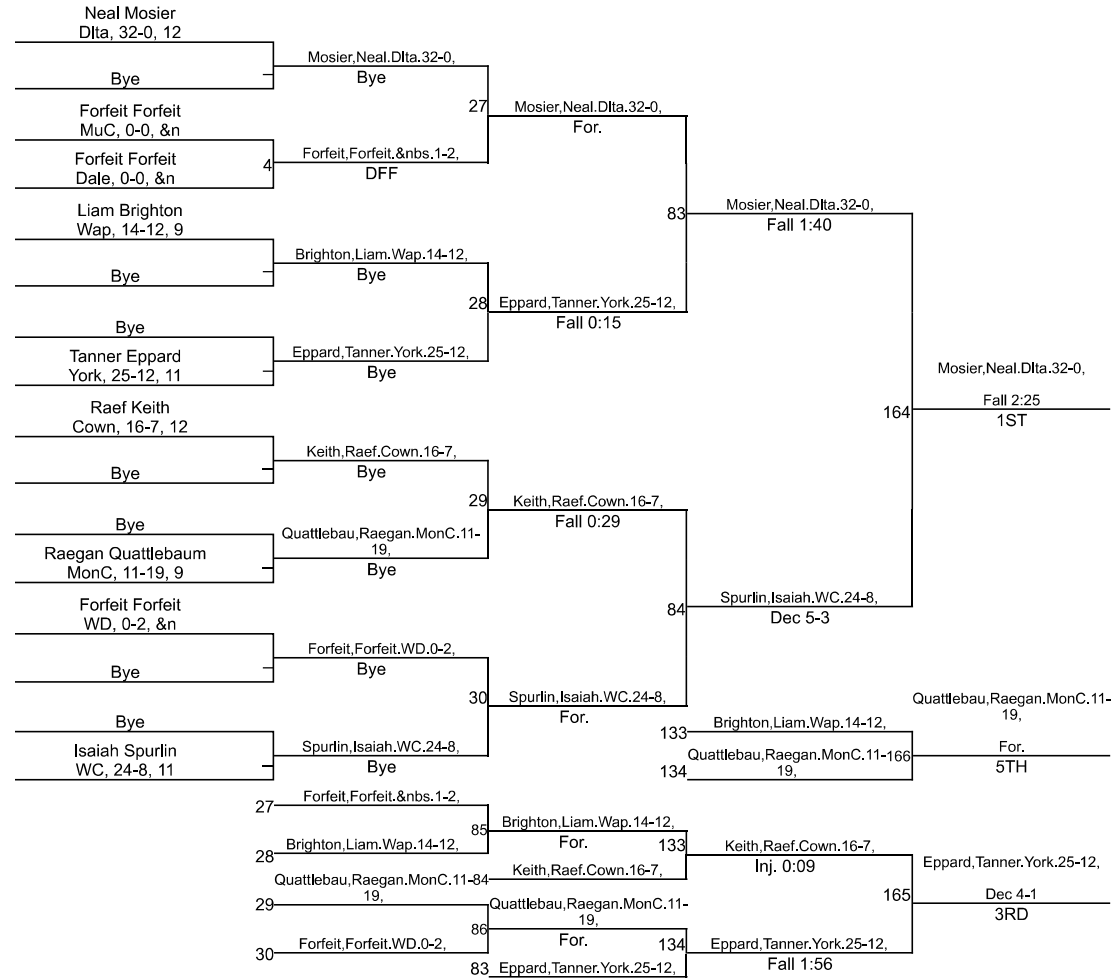

# Team Scores

Printed on 01/27/2024 07:40 p.m.

Team Scores		
1	Delta	275.5
2	Yorktown	225.0
3	Cowan	214.5
4	Wes-Del	118.0
5	Winchester	105.0
6	Monroe Central	103.0
7	Muncie Central	94.0
8	Daleville	89.5
9	Wapahani	26.0

# IHSAA Delta Sectional

120

# IHSAA Delta Sectional

126