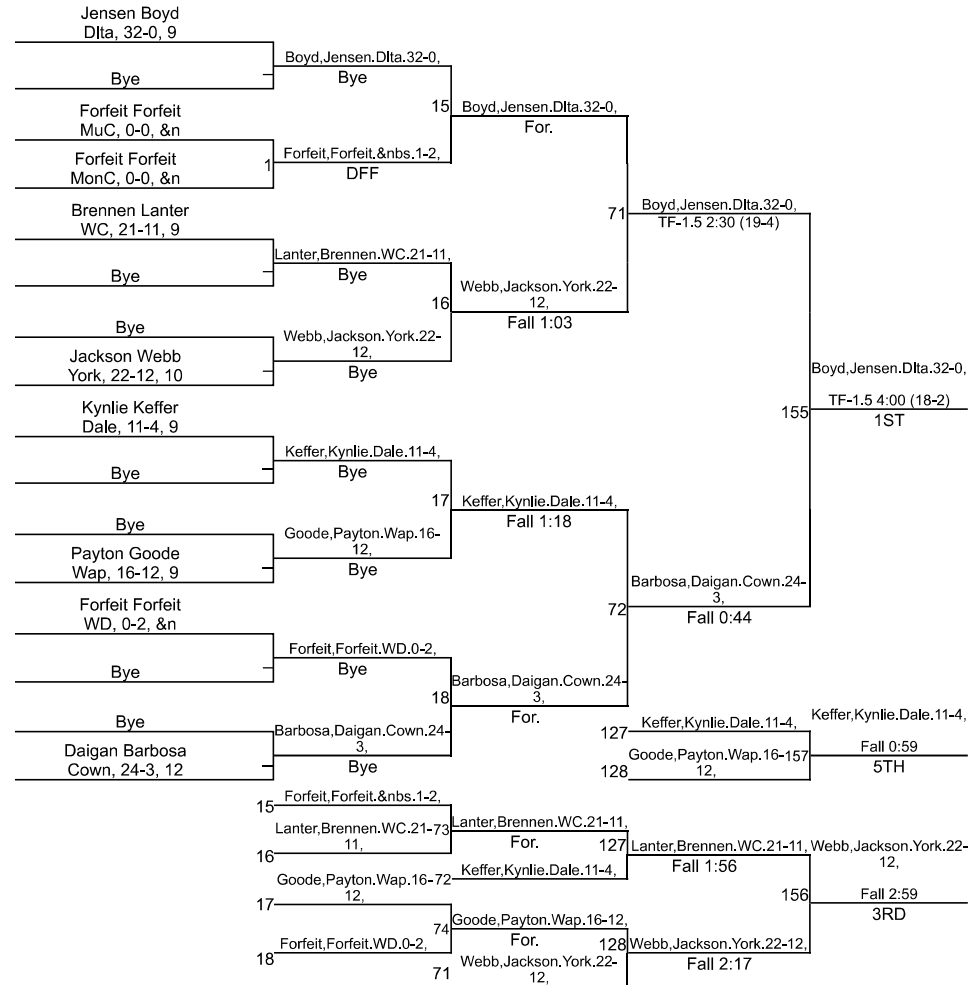

# Team Scores

Printed on 01/27/2024 07:40 p.m.

Team Scores		
1	Delta	275.5
2	Yorktown	225.0
3	Cowan	214.5
4	Wes-Del	118.0
5	Winchester	105.0
6	Monroe Central	103.0
7	Muncie Central	94.0
8	Daleville	89.5
9	Wapahani	26.0

# IHSAA Delta Sectional

120