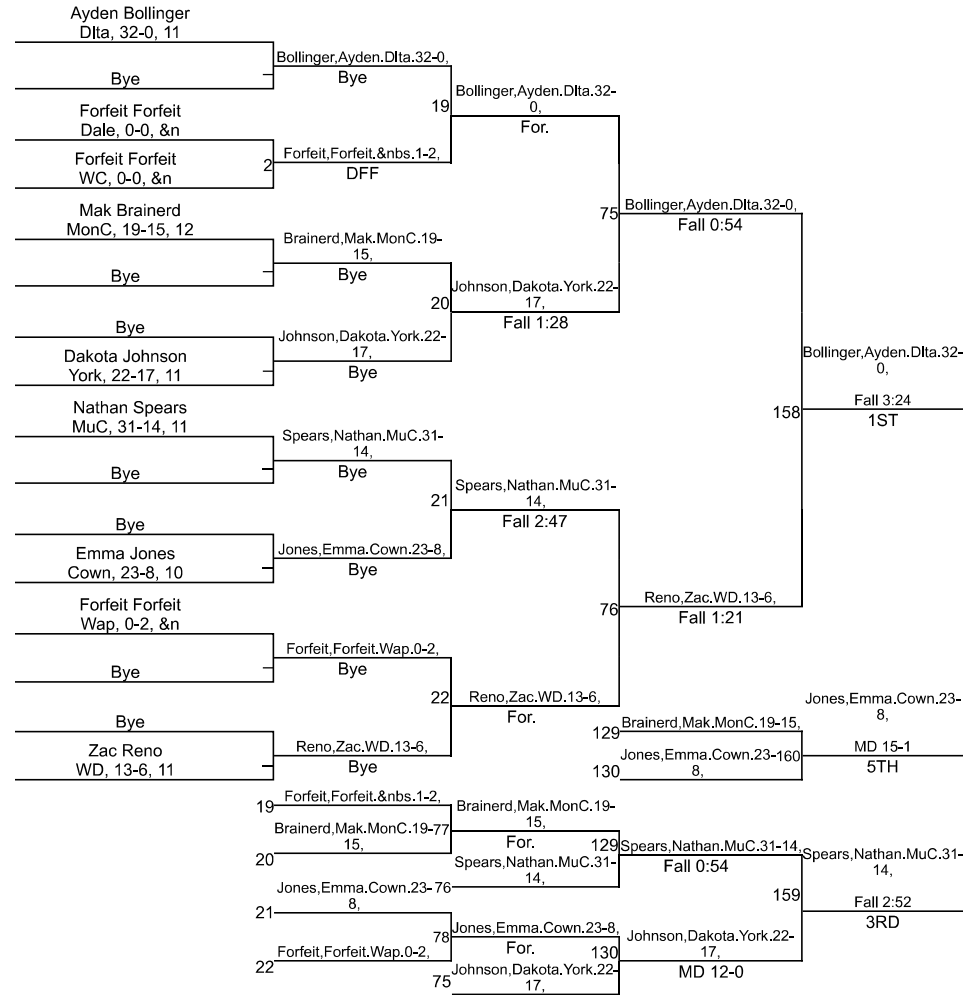

# Team Scores

Printed on 01/27/2024 07:40 p.m.

Team Scores		
1	Delta	275.5
2	Yorktown	225.0
3	Cowan	214.5
4	Wes-Del	118.0
5	Winchester	105.0
6	Monroe Central	103.0
7	Muncie Central	94.0
8	Daleville	89.5
9	Wapahani	26.0

# IHSAA Delta Sectional

120